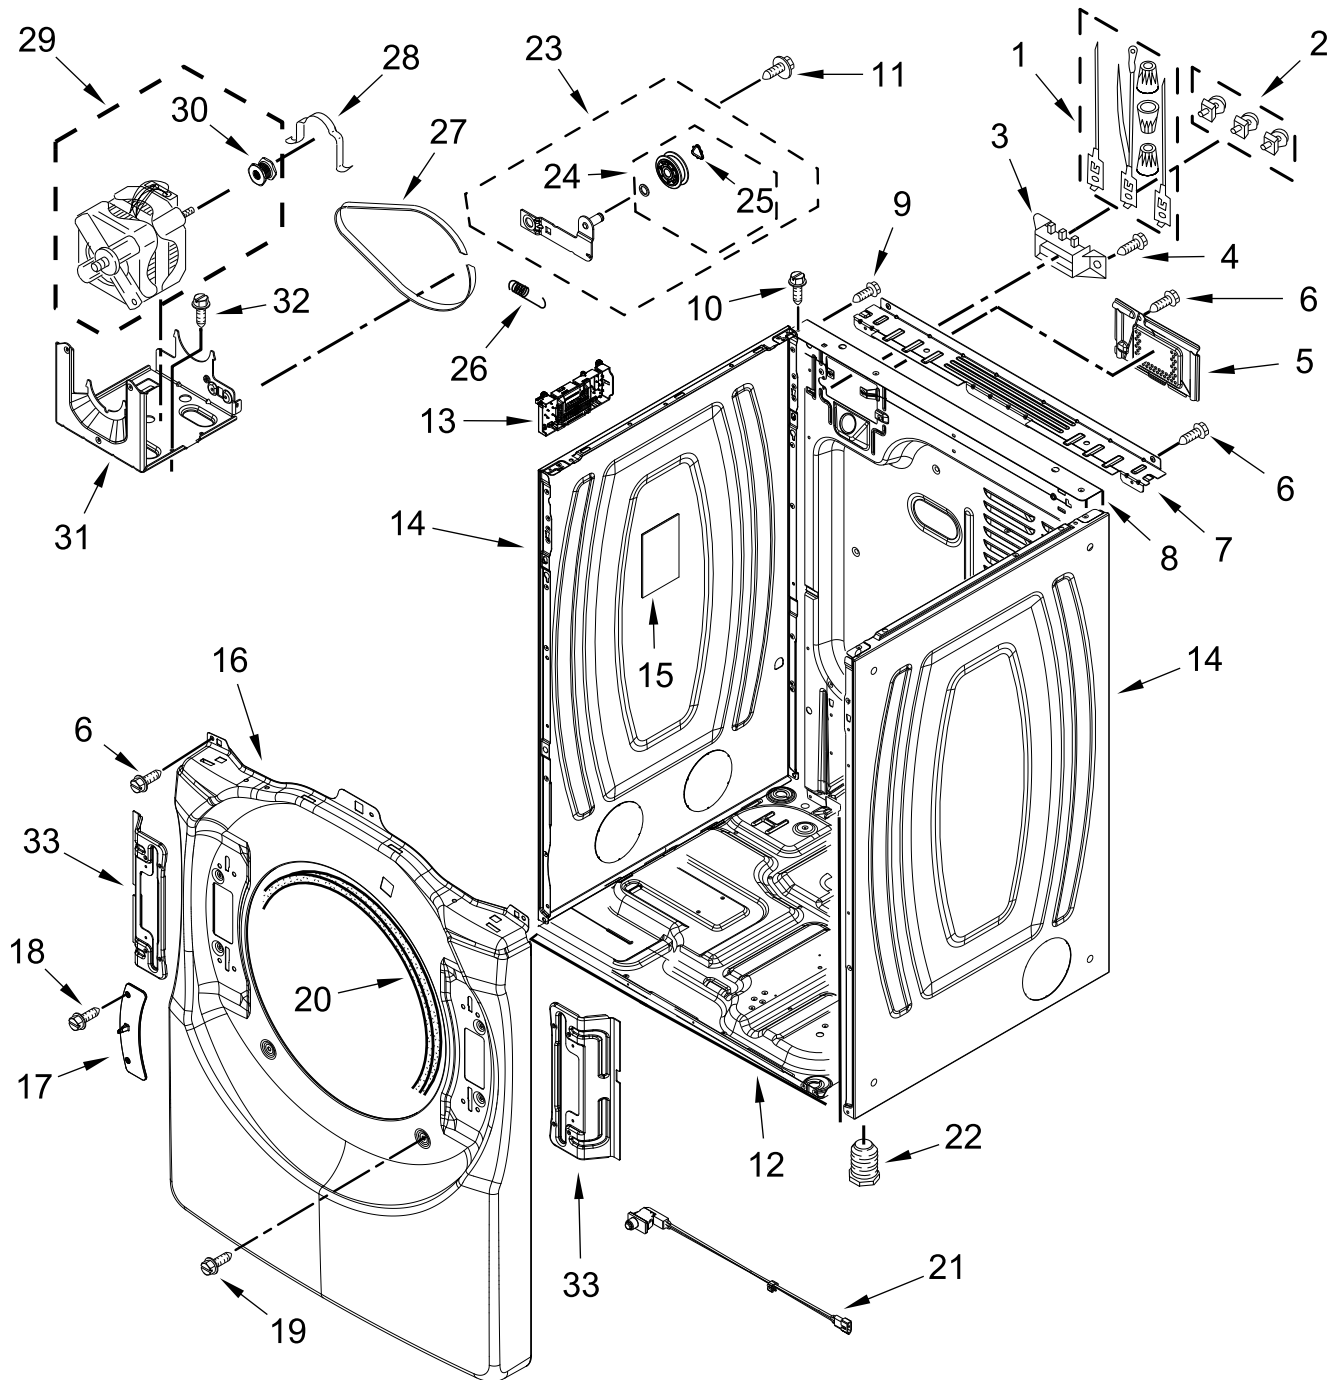

CABINET PARTS

CABINET PARTS

<u>Illus.</u> <u>No.</u>	<u>Part No.</u>	<u>Description</u>	<u>Illus.</u> <u>No.</u>	<u>Part No.</u>	<u>Description</u>	<u>Illus.</u> <u>No.</u>	<u>Part No.</u>	<u>Description</u>
1	279318	Terminal, Brass and Tinned (Includes Terminal Block Screw Kit)	14		Panel, Side	23	W10547287	Assembly, Idler
				W11177568	White	24	W10468057	Assembly, Pulley
				W11177570	Chrome Shadow	25	W10512946	Washer, Tri Ring
2	279393	Screw Kit, Terminal Block	15	W10504381	Pad, Foam	26	W10446781	Spring, Idler
			16		Panel, Front	27	3387610	Belt, Drive
				W11413344	White	28	W10121316	Clamp, Motor Mount
3	3397659	Block, Terminal		W11413335	Chrome Shadow	29	W11322192	Assembly, Motor
4	489463	Screw	17	W11126752	Strike, Door	30	8066184	Pulley, Motor
5	W11394868	Cover, Terminal Block	18	W10288126	Screw	31	W11404905	Bracket, Motor Mounting
6	3390647	Screw	19	3357011	Screw	32	343641	Screw
7	W10208382	Bracket, Rear	20	3387242	Seal, Front Panel	33	W11084215	Bracket, Hinge
8	W10487430	Panel, Rear	21	W11307535	Assembly, Door Switch			DRYER EXHAUST KIT NOT INCLUDED
9	W10773242	Screw						
10	3393008	Screw	22	3392100	Foot, Dryer			
11	3389420	Screw		279810	Foot, Optional (Extended Length Package Of 2) (Not Included)		W10323246	Kit, 4-Way Vent
12	8565046	Base, Cabinet						
13	W11461187	Appliance Control Unit (ACU)