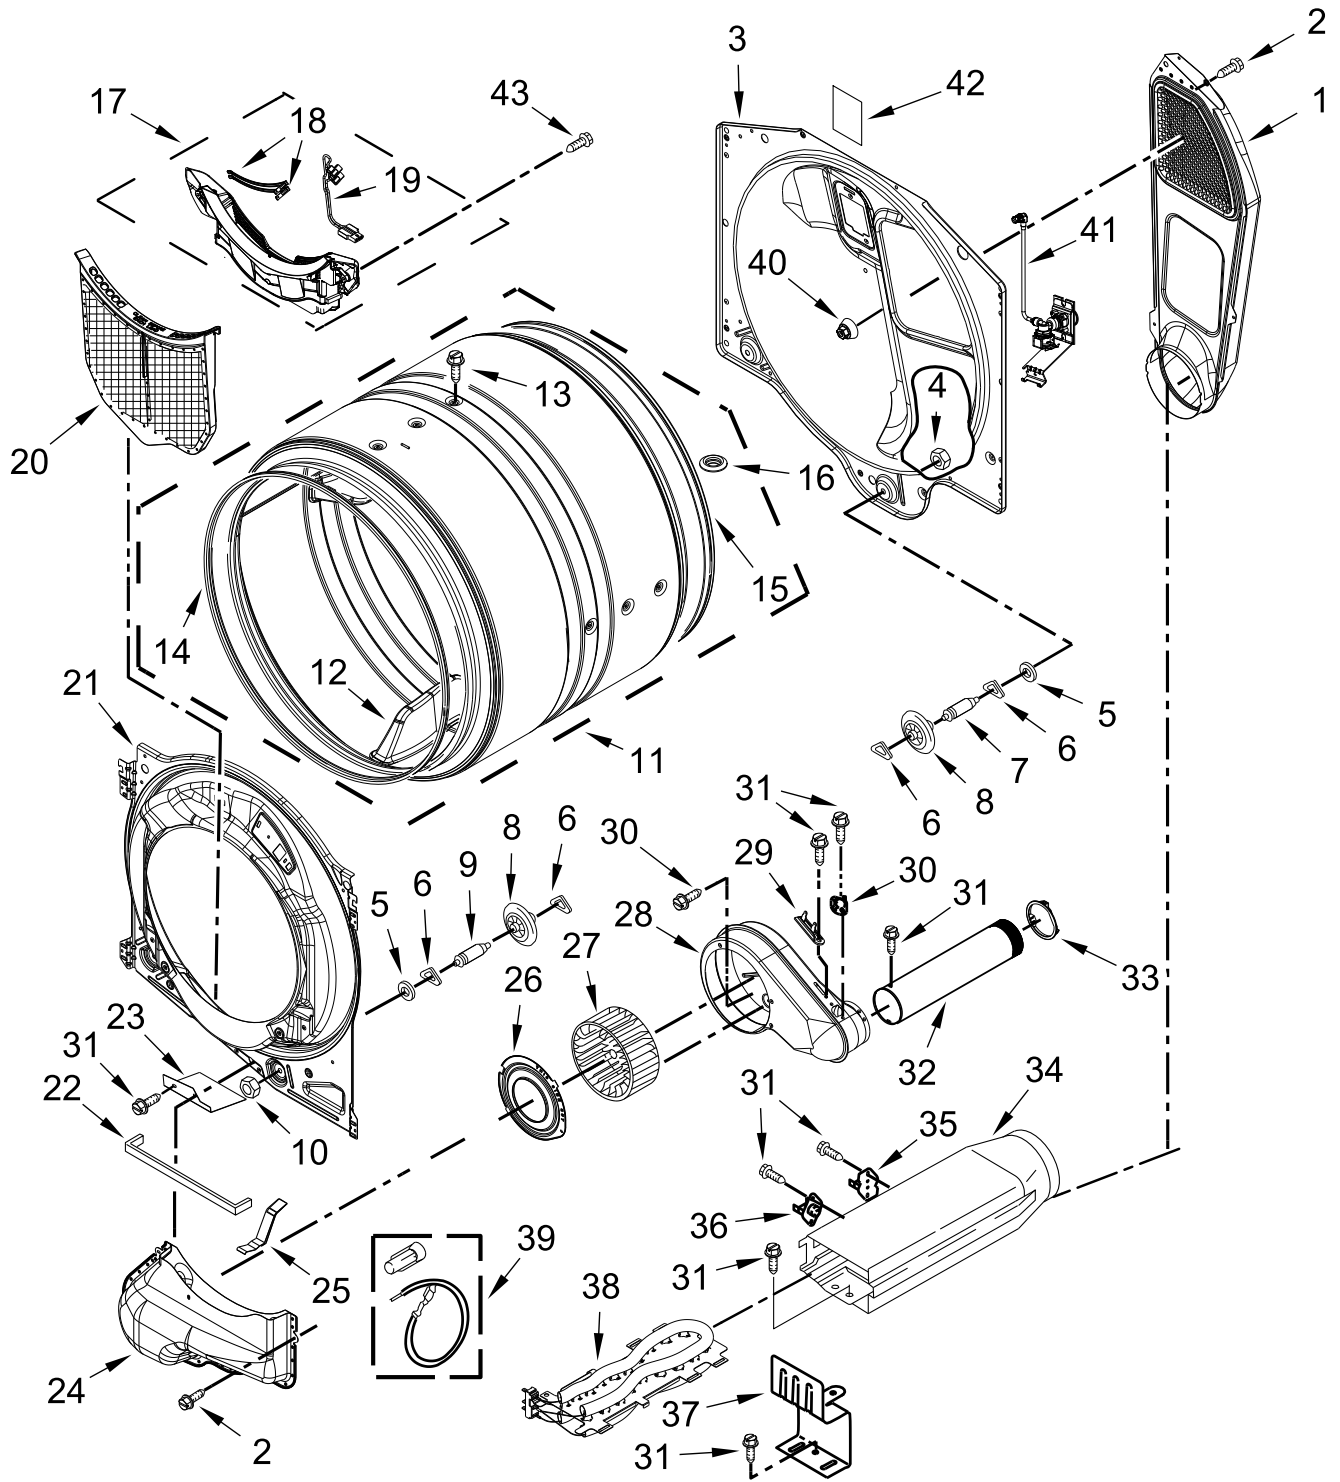

BULKHEAD PARTS

BULKHEAD PARTS

<u>Illus. No.</u>	<u>Part No.</u>	<u>Description</u>	<u>Illus. No.</u>	<u>Part No.</u>	<u>Description</u>	<u>Illus. No.</u>	<u>Part No.</u>	<u>Description</u>
1	W11104018	Assembly, Air Duct	16	W10665050	Cap, Plug	31	693995	Screw
2	3390647	Screw	17	W10672683	Assembly, Outlet Grill and Housing	32	W10342188	Exhaust Pipe
3	W11209933	Bulkhead, Rear	18	3387223	Sensor, Electrode	33	W10344699	Collar, Duct
4	W10001120	Nut, Hex (Left Hand Thread)	19	W10298258	Harness, Sensor	34	W10891205	Assembly, Weld Heater Box
5	3387459	Washer	20		Lint Screen	35	280148	Kit, Thermal Cut-Off (Includes Thermostat)
6	W10512946	Washer, Tri Ring		W10516085	White	36	8557403	Thermostat, High Limit
7	W10359272	Shaft, Drum Roller - Left Hand Thread	21	W10673493	Bulkhead, Front	37	8066099	Bracket, Heater Box
8	W10314171	Roller, Support	22	W10211950	Seal, Housing Outlet	38	W11344457	Element, Heater 5400W
9	W10359271	Shaft, Drum Roller - Right Hand Thread	23	W11257251	Shield, Blower	39	279457	Terminal Wire Kit (For Heater Element Wiring Harness Repair)
10	3934666	Nut, Hex	24	W10211896	Assembly, Lint Duct			
11	W10381481	Assembly, Drum (Complete)	25	W10414388	Clip, Lint Duct	40	W11100488	Nozzle, Cap
12	W10416098	Baffle, Drum	26	W11254843	Assembly, Collar (Includes Seal)	41	W11157054	Valve and Hose Assembly
13	W10219342	Screw	27	697772	Wheel, Blower	42	W10653662	Pad, Foam
14	W10521122	Seal, Drum Front	28	W10211911	Housing, Blower	43	3387230	Screw
15	W10521118	Seal, Drum	29	W10693363	Fuse, Thermal (91C)			
			30	8577274	Thermistor