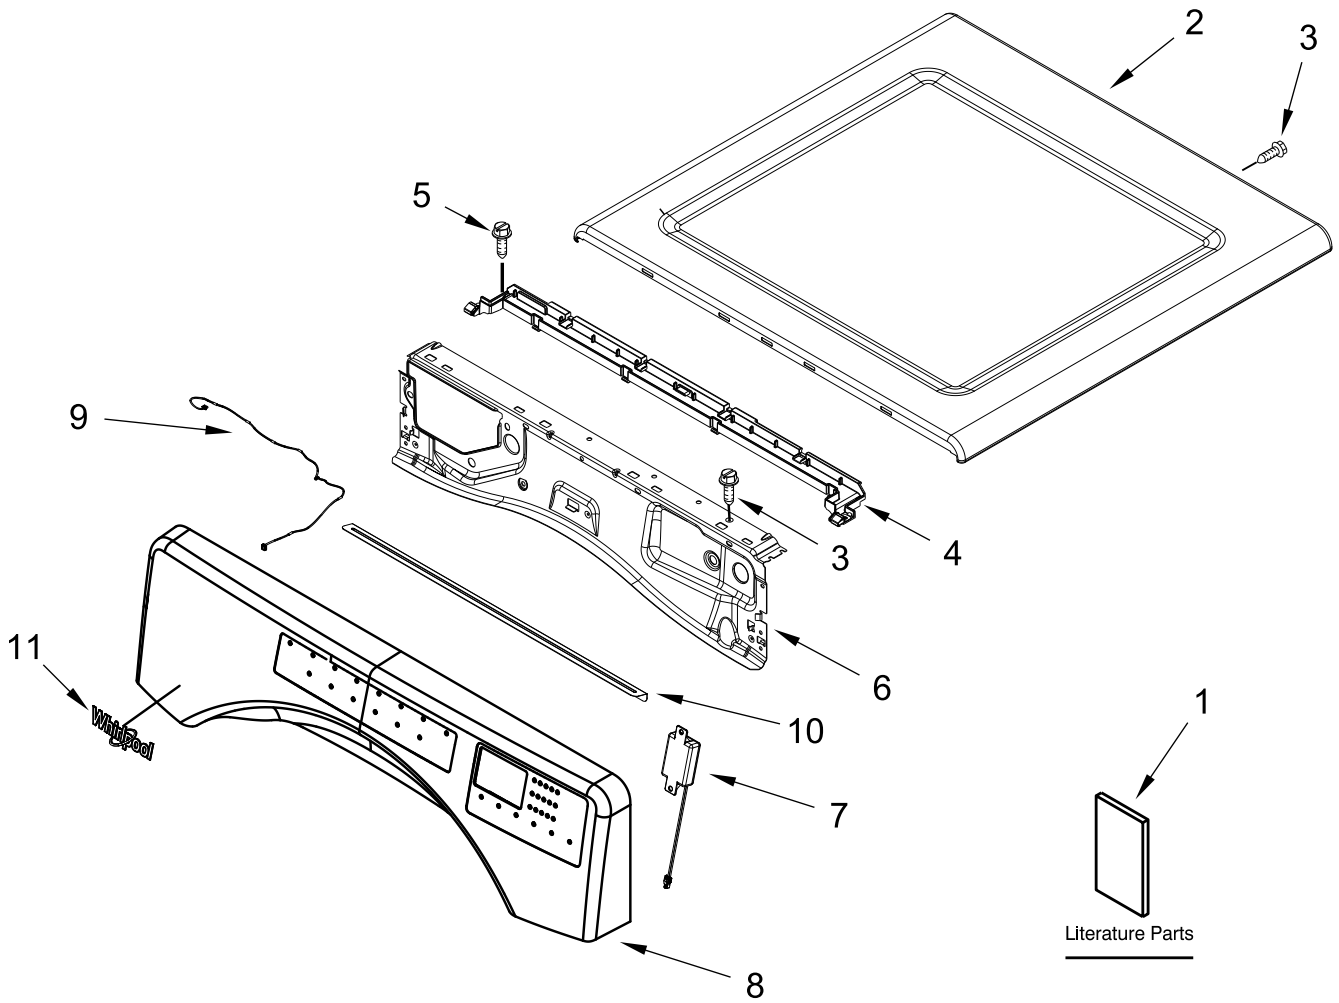

ELECTRIC DRYER

MODELS:

WED6620HW2 (White)

WED6620HC2 (Chrome Shadow)

TOP AND CONSOLE PARTS

TOP AND CONSOLE PARTS

<u>Illus. No.</u>	<u>Part No.</u>	<u>Description</u>	<u>Illus. No.</u>	<u>Part No.</u>	<u>Description</u>	<u>Illus. No.</u>	<u>Part No.</u>	<u>Description</u>
1		Literature Parts	3	3390647	Screw	9	W11160620	Harness, User Interface
	W11364660	Owners Manual	4	W11255768	Channel, Water	10	W11231800	Seal
	W11459719	Tech Sheet	5	12990702	Screw	11	W10884773	Badge
	W11457204	Wiring Diagram	6	W10208198	Bracket, Console	12	W11157860	Harness, Wiring (Main)
	W11355749	Quick Start Guide	7	W10568405	Assembly, Speaker			
2		Top	8		Assembly, Console			
	W10208383	White		W11314471	White			
	W10460919	Chrome Shadow		W11314472	Chrome Shadow			