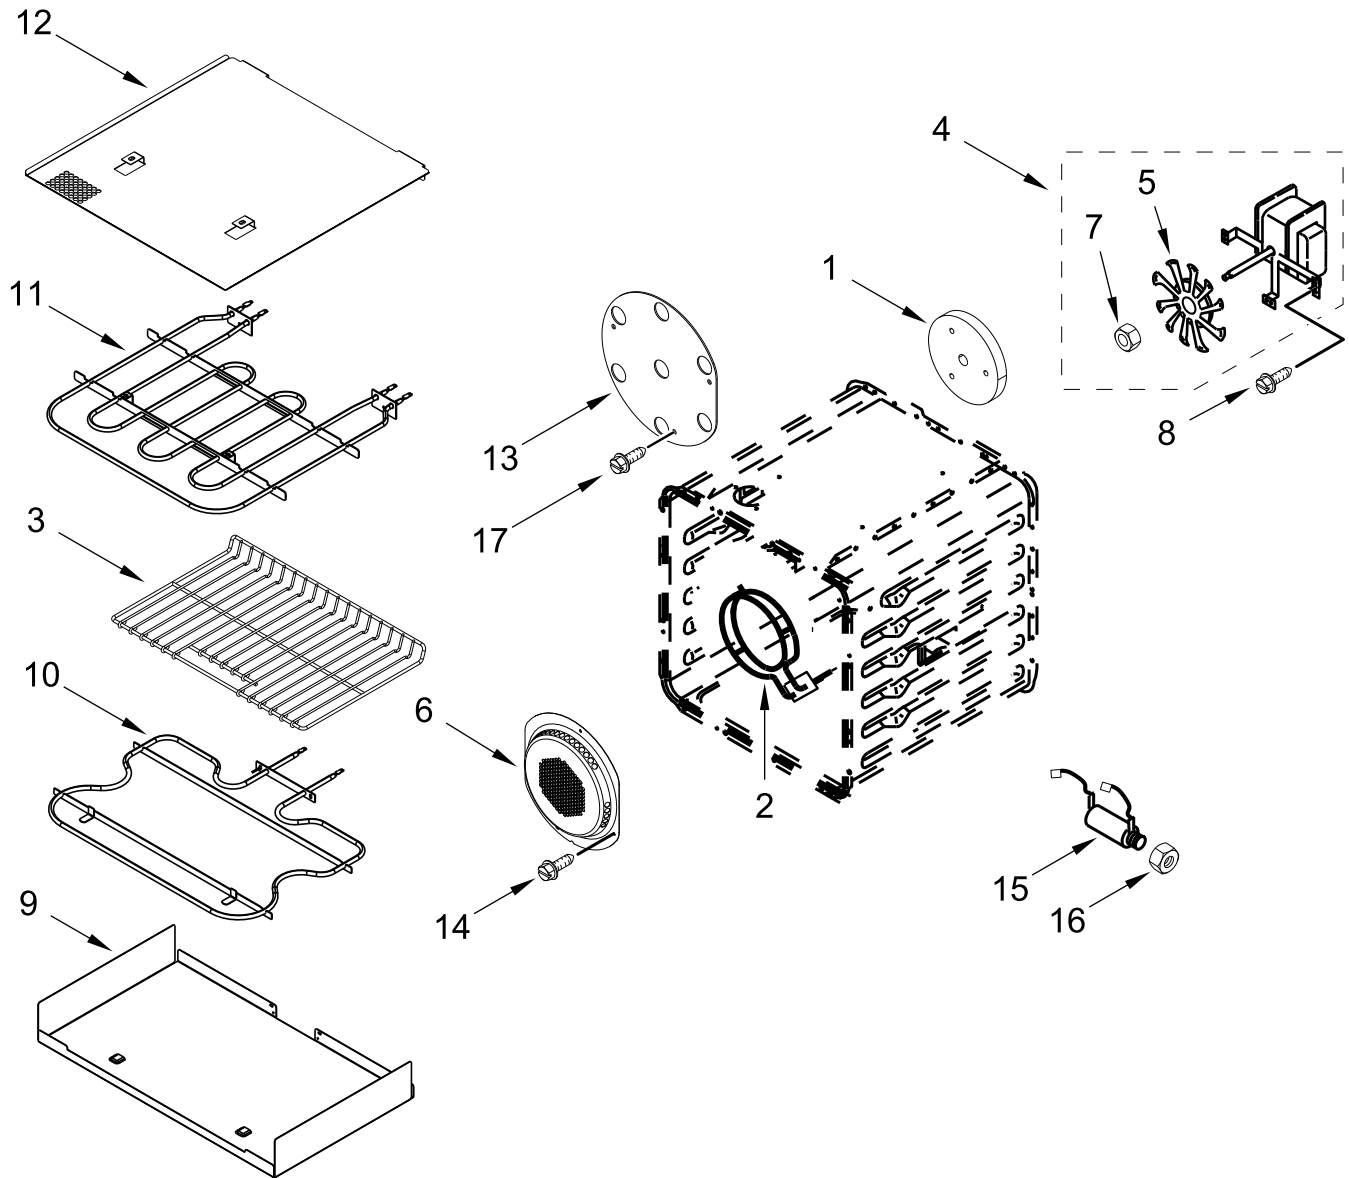

18" INTERNAL OVEN PARTS

18" INTERNAL OVEN PARTS

<u>Illus.</u> <u>No.</u>	<u>Part No.</u>	<u>Description</u>	<u>Illus.</u> <u>No.</u>	<u>Part No.</u>	<u>Description</u>	<u>Illus.</u> <u>No.</u>	<u>Part No.</u>	<u>Description</u>
1	W10282821	Insulation, Convection Cover	7	W10631504	Nut, Acorn (LH)	14	W10739592	Screw
			8	4449154	Screw	15	9755543	Jack, Meat Probe
2	9762242	Element, Convection Steam	9	W11110223	Tray, Hidden Bake	16	W11033111	Nut, Locking
			10	W11045324	Element, Hidden Bake	17	W10720084	Screw
3	W10570879	Rack, Oven (18")	11	W10116010	Element, Broil			
4	W10722667	Fan, Convection	12	W10160855	Shield, Element Broil			
5	W10631503	Blade, Fan	13	W10261523	Plate, Fan			
6	W11211948	Cover, Fan