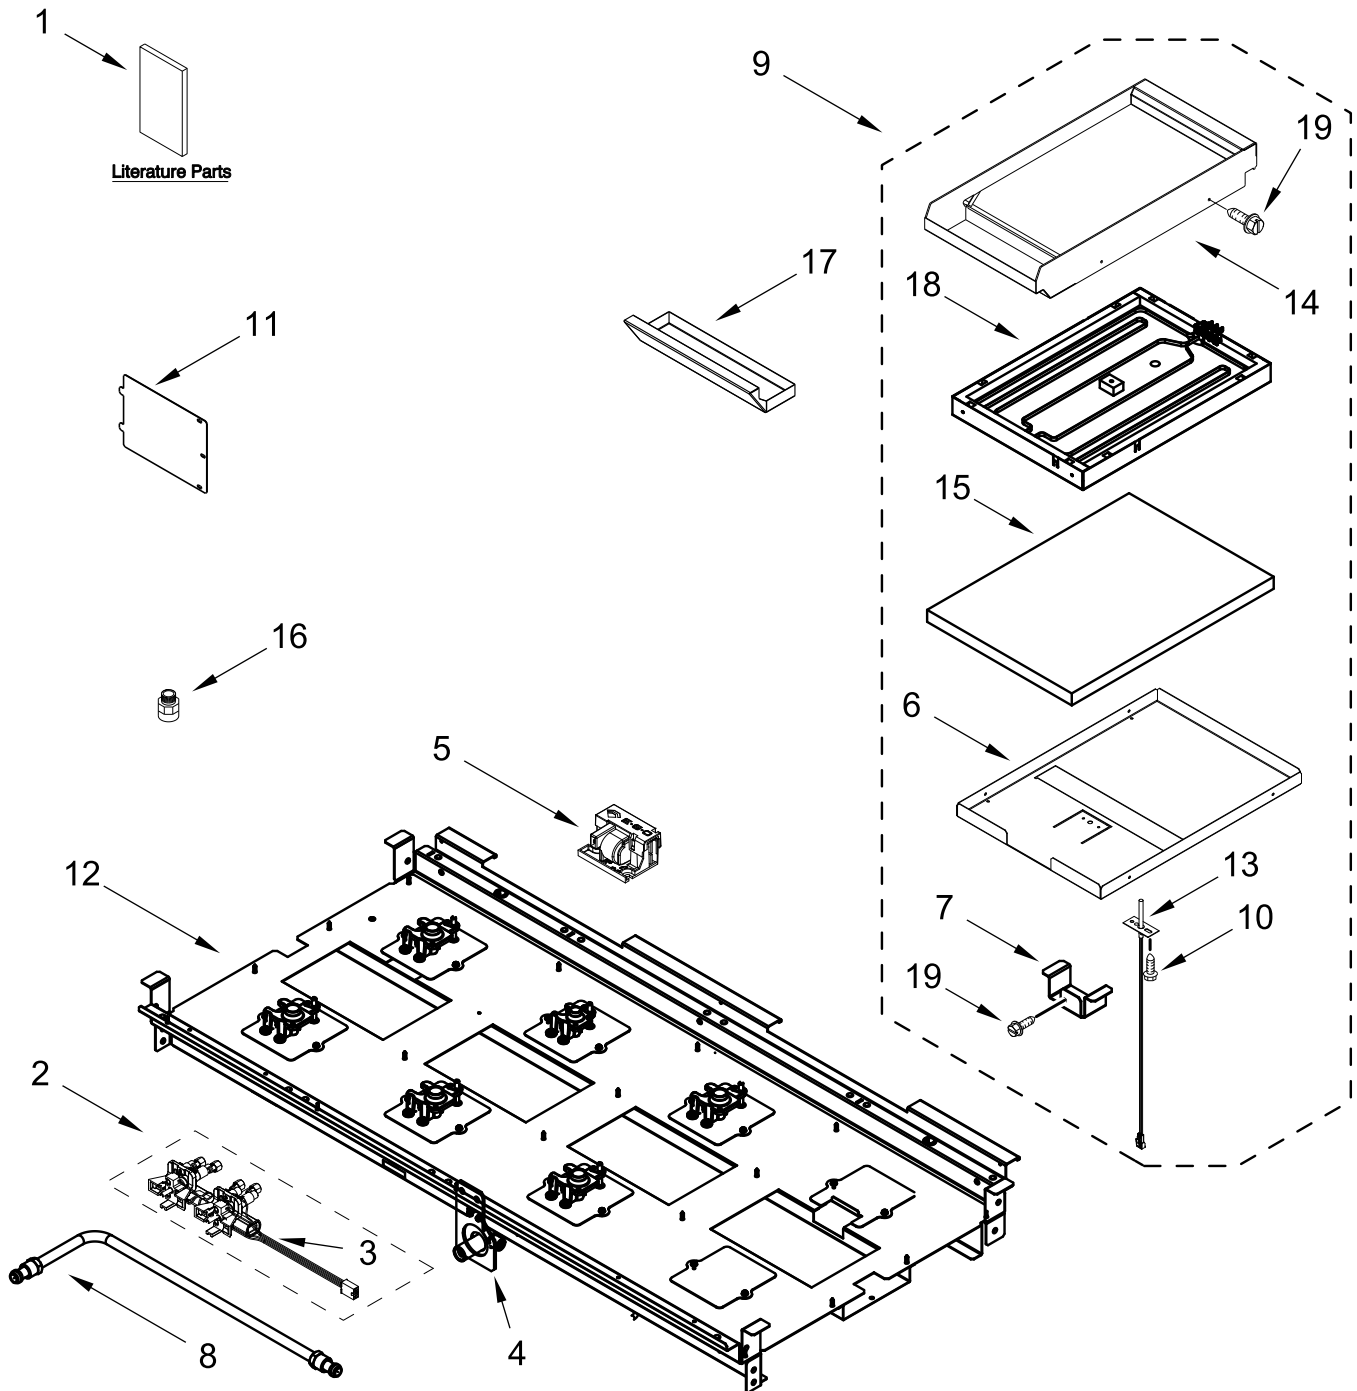

KitchenAid®

48" SMART COMMERCIAL-STYLE DUAL FUEL RANGE
Includes Griddle

MODELS:

KFDC558JSS01 (Stainless)

BURNER BOX AND GRIDDLE PARTS

BURNER BOX AND GRIDDLE PARTS

<u>Illus. No.</u>	<u>Part No.</u>	<u>Description</u>	<u>Illus. No.</u>	<u>Part No.</u>	<u>Description</u>	<u>Illus. No.</u>	<u>Part No.</u>	<u>Description</u>
1		Literature Parts	3	W10903728	Switch, Harness	17	W10276497	Tray, Griddle Drip
	W11114331	Guide, Use And Care	4	W11121194	Bracket, Manifold	18	W10891698	Element, Griddle
	W11114334	Instructions, Installation	5	W11121317	Module, Spark	19	W10162096	Screw
	W11184759	Guide, Internet Connectivity	6	W11330430	Tray, Griddle Insulation			FOLLOWING PARTS NOT ILLUSTRATED
	W11114332	Guide, Quick Start	7	W11121384	Bracket, Griddle-RTD	W11200302		Harness, Main (30")
	W11202393	Diagram, Wiring	8	W10892809	Tube, Manifold Supply (Left)	W11200311		Harness, Main (18")
	W11202387	Diagram, Wiring (Oven)		W10892804	Tube, Manifold Supply (Left Center)	W10903727		Harness, Griddle
	W11202289	Sheet, Tech		W10892805	Tube, Manifold Supply (Right Center)	W11200329		Harness, Cooktop
2	W11183720	Assembly, Valve Manifold (Left Front And Left Rear)	9	W10891745	Assembly, Griddle Module	W10780278		Harness, Door Lock
	W11036612	Assembly, Valve Manifold (Left Center Front And Left Center Rear)	10	3196160	Screw	W11200318		Harness, Communication
	W10892994	Assembly, Valve Manifold (Right Center Front And Right Center Rear)	11	W10115843	Cover, Ignition	W11242785		Harness, WIFI
			12		Box, Burner (Not Serviced)	W11212216		Cord, Power
			13	W10891584	Sensor, Griddle	9759877		Retainer, Strain Relief
			14	W10891567	Module, Griddle	4450800		Screw, Grounding
			15	W11121383	Insulation, Griddle	W10253333		Bracket, Anti-Tip
			16	4453116	Adapter, Male	7101P485-60		Screw, Anti-Tip Kit
						W11238042		Kit, LP Conversion