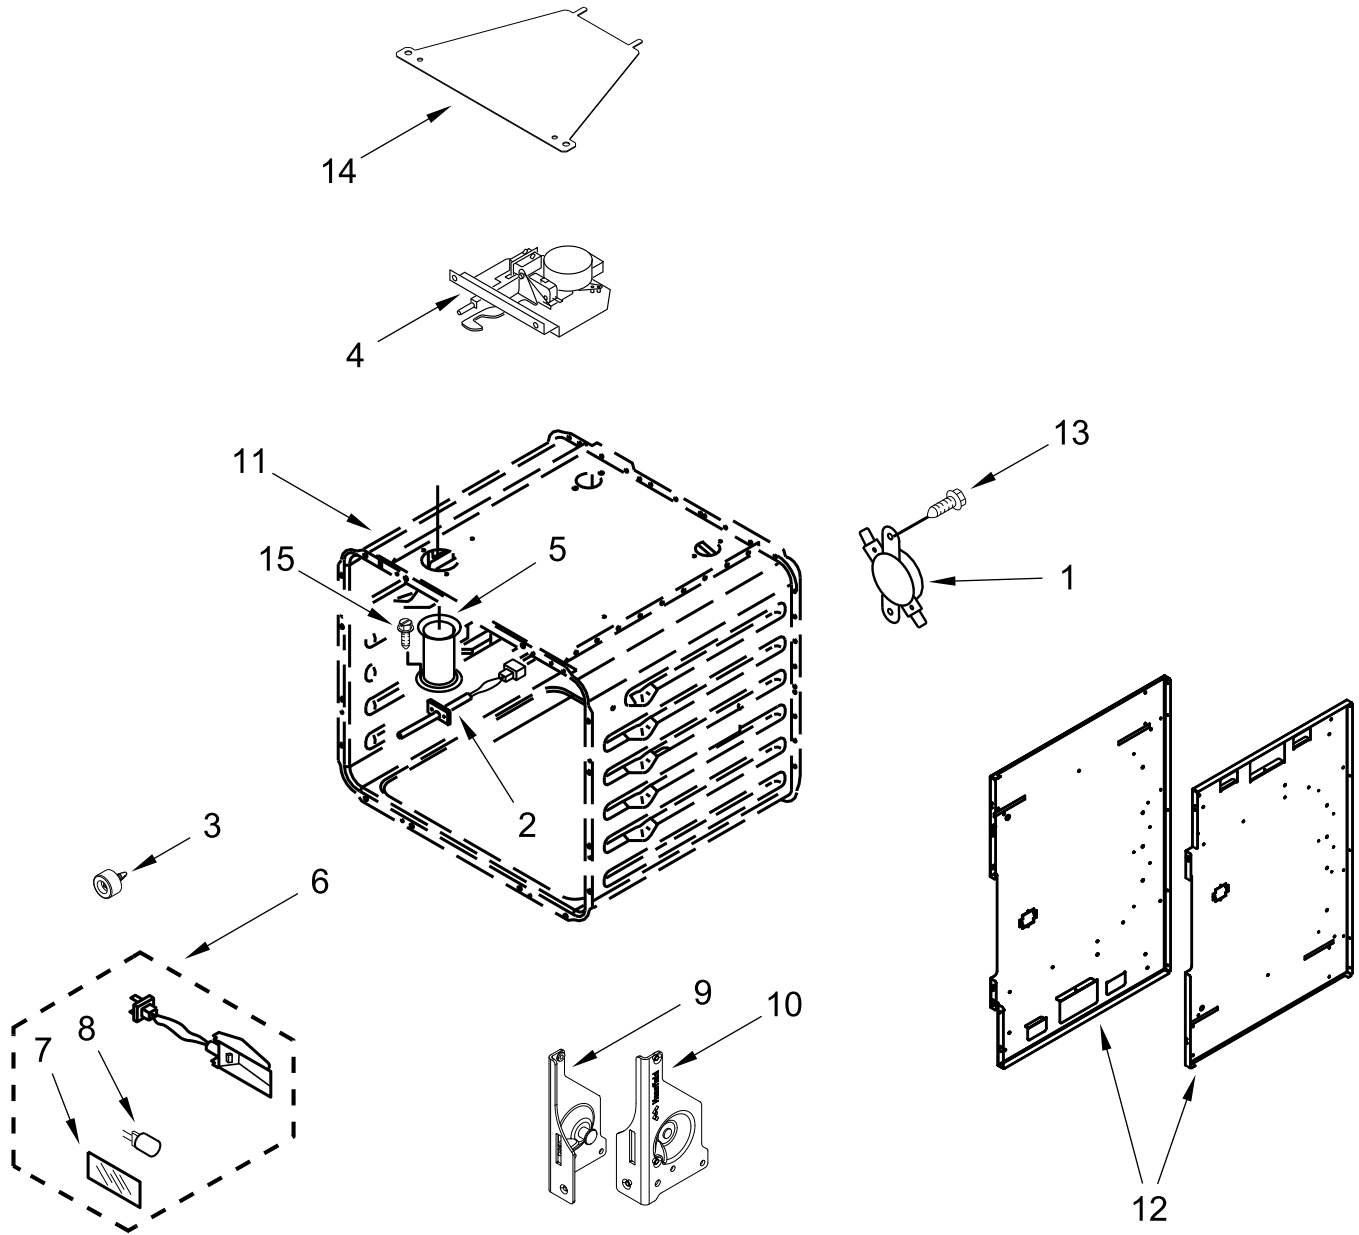

30" OVEN PARTS

30" OVEN PARTS

<u>Illus. No.</u>	<u>Part No.</u>	<u>Description</u>	<u>Illus. No.</u>	<u>Part No.</u>	<u>Description</u>	<u>Illus. No.</u>	<u>Part No.</u>	<u>Description</u>
1	4449751	Thermostat (TOD)	10	W11096293	Receiver, Hinge (Right)	15	3196176	Screw
2	W10622170	Probe, Sensor						FOLLOWING PARTS NOT ILLUSTRATED
3	W10351278	Bumper & Screw	11		Liner, Oven (Not Serviced)	W10282810		Insulation, Wrap, 30"
4	W10830016	Latch, Motorized	12	W11102297	Chassis, Side (Left)	W10282818		Insulation, Back, 30"
5	W11290663	Tube, Vent		W11102296	Chassis, Side (Right)	3400968		Nut
6	W11223932	Assembly, Oven Light	13	7101P426-60	Screw			
7	W10169756	Lens, Light	14	W10160858	Cover, Latch			
8	W10169757	Bulb, Light						
9	W11096294	Receiver, Hinge (Left)