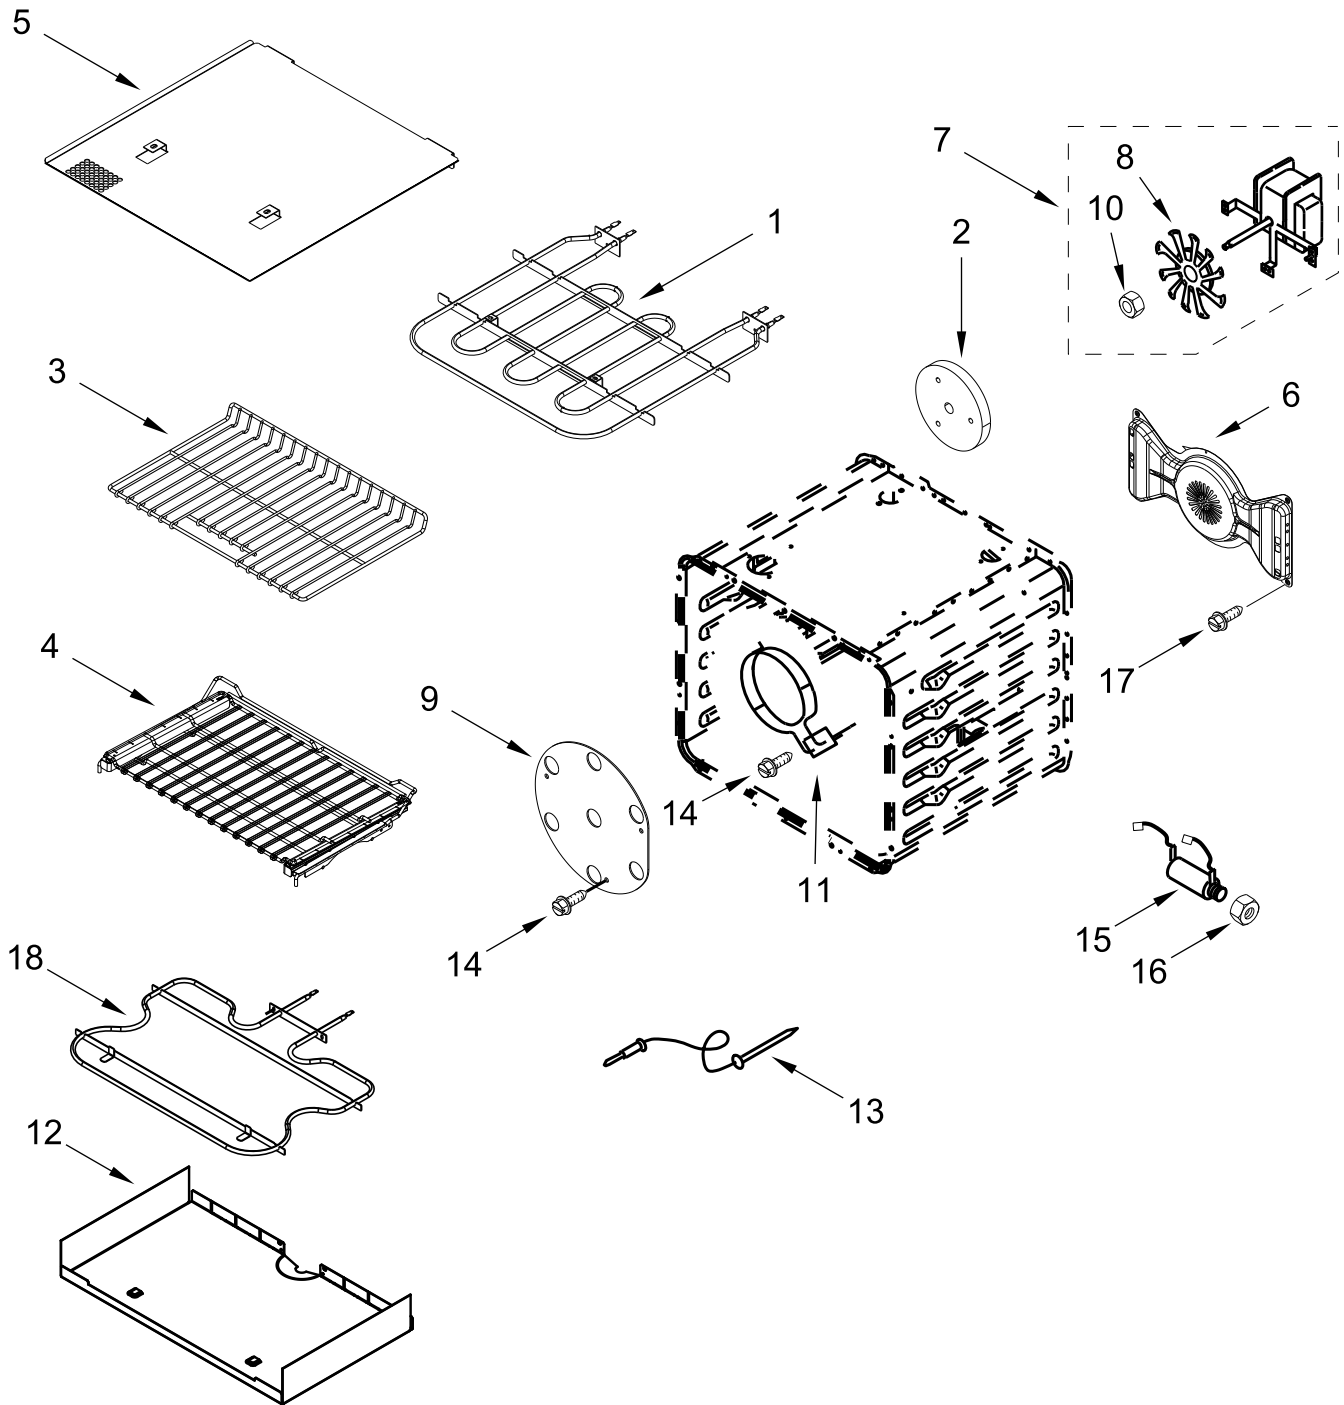

30" INTERNAL OVEN PARTS

30" INTERNAL OVEN PARTS

<u>Illus.</u> <u>No.</u>	<u>Part No.</u>	<u>Description</u>	<u>Illus.</u> <u>No.</u>	<u>Part No.</u>	<u>Description</u>	<u>Illus.</u> <u>No.</u>	<u>Part No.</u>	<u>Description</u>
1	W10115994	Element, Broil	8	W10631503	Blade, Fan	15	9755543	Jack, Meat Probe
2	W10282821	Insulation, Convection Cover	9	W10261523	Plate, Fan	16	W11033111	Nut, Locking
3	W10570887	Rack, Oven	10	W10631504	Nut, Acorn (LH)	17	W10739592	Screw
4	W11108461	Rack, Oven (Sliding)	11	9762242	Element, Convection Steam	18	W10115995	Element, Hidden Bake
5	W10160856	Shield, Element Broil	12	W11109421	Tray, Hidden Bake			
6	W11212180	Baffle, Convection	13	9755542	Probe, Temperature			
7	W10722667	Fan, Convection	14	4449154	Screw