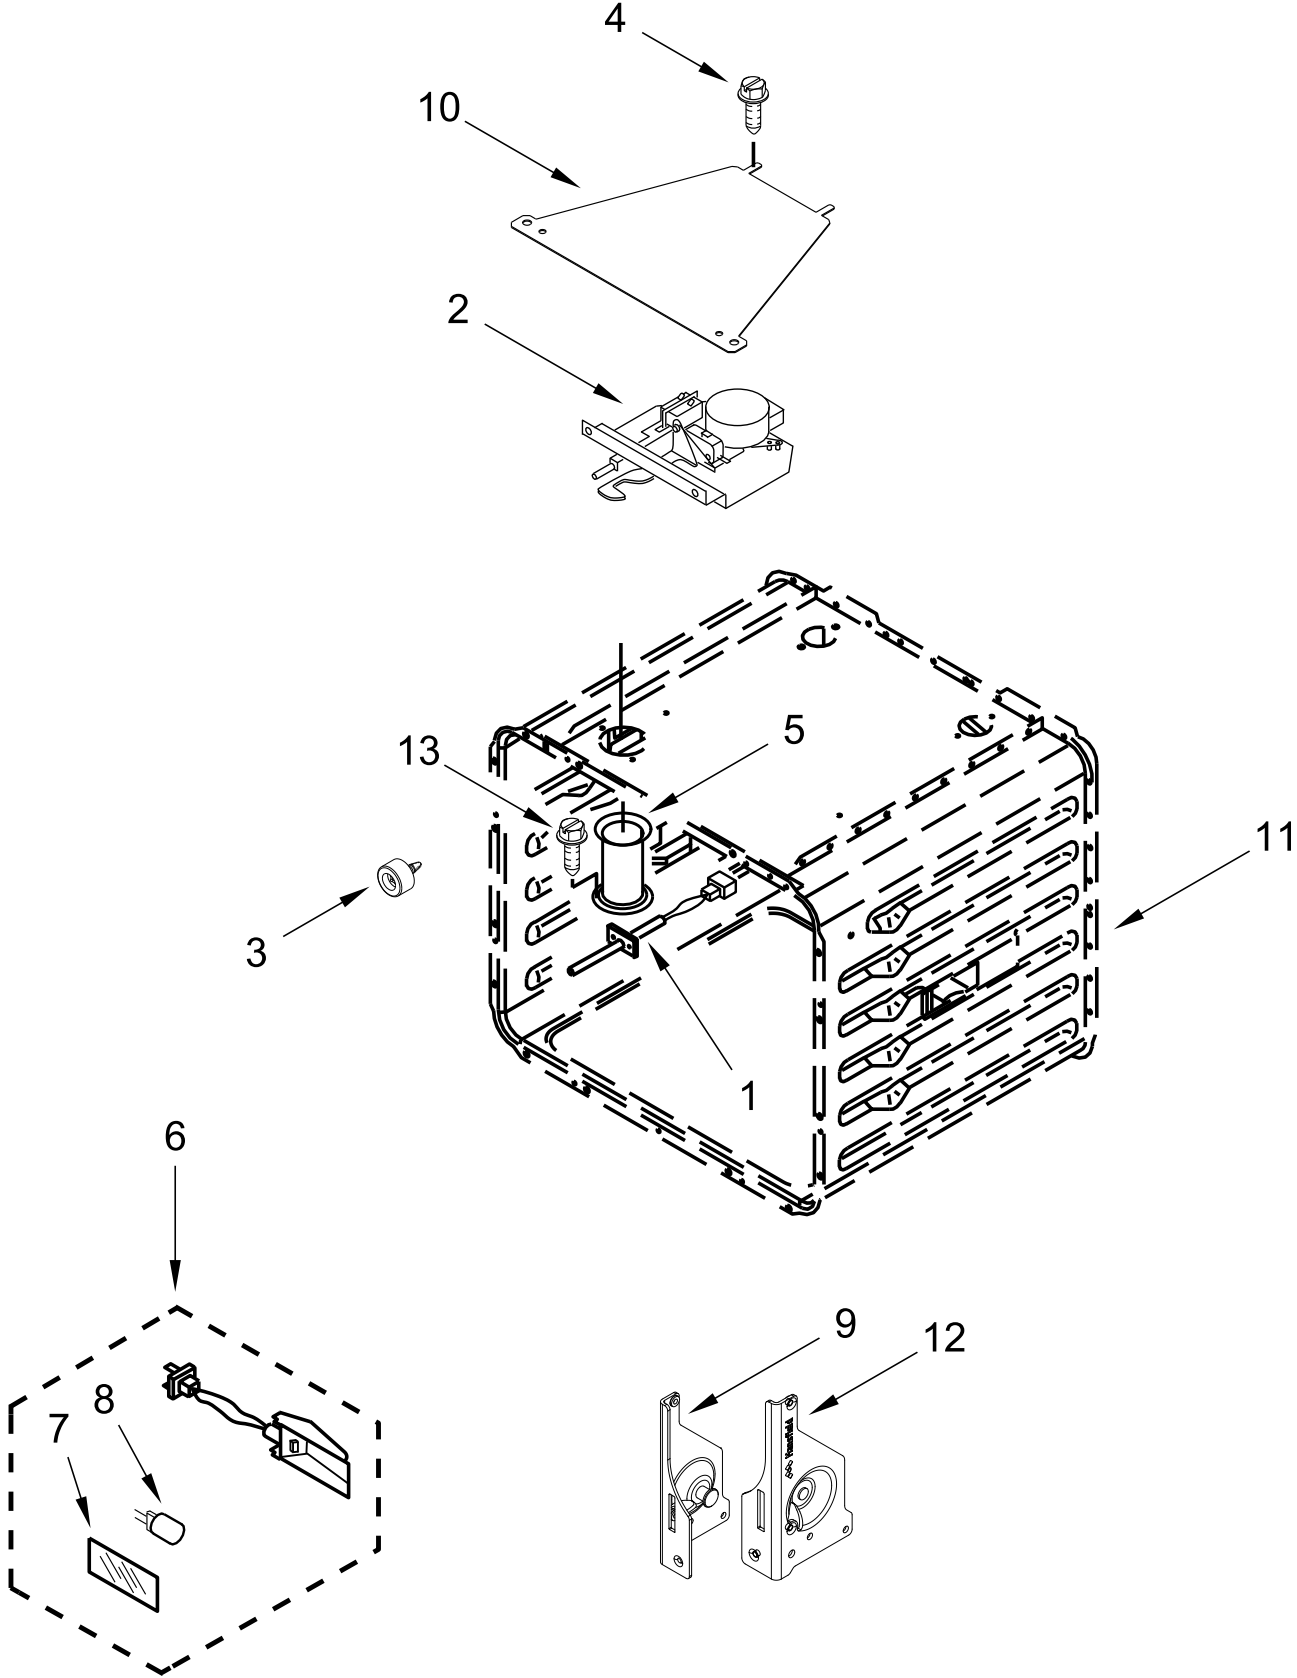

18" OVEN PARTS

18" OVEN PARTS

<u>Illus. No.</u>	<u>Part No.</u>	<u>Description</u>	<u>Illus. No.</u>	<u>Part No.</u>	<u>Description</u>	<u>Illus. No.</u>	<u>Part No.</u>	<u>Description</u>
1	W10622170	Probe, Sensor	8	W10169757	Bulb, Light	13	3196176	Screw
2	W10830016	Latch, Motorized	9	W11096294	Receiver, Hinge (Left)			FOLLOWING PARTS NOT ILLUSTRATED
3	W10351278	Bumper & Screw	10	W10160858	Cover, Latch		W10282820	Insulation, Wrap, 18"
4	7101P426-60	Screw	11		Liner, Oven (Not Serviced)		W10282812	Insulation, Back, 18"
5	W10288078	Tube, Vent	12	W11096293	Receiver, Hinge (Right)		3400968	Nut
6	W11223932	Assembly, Oven Light						
7	W10169756	Lens, Light