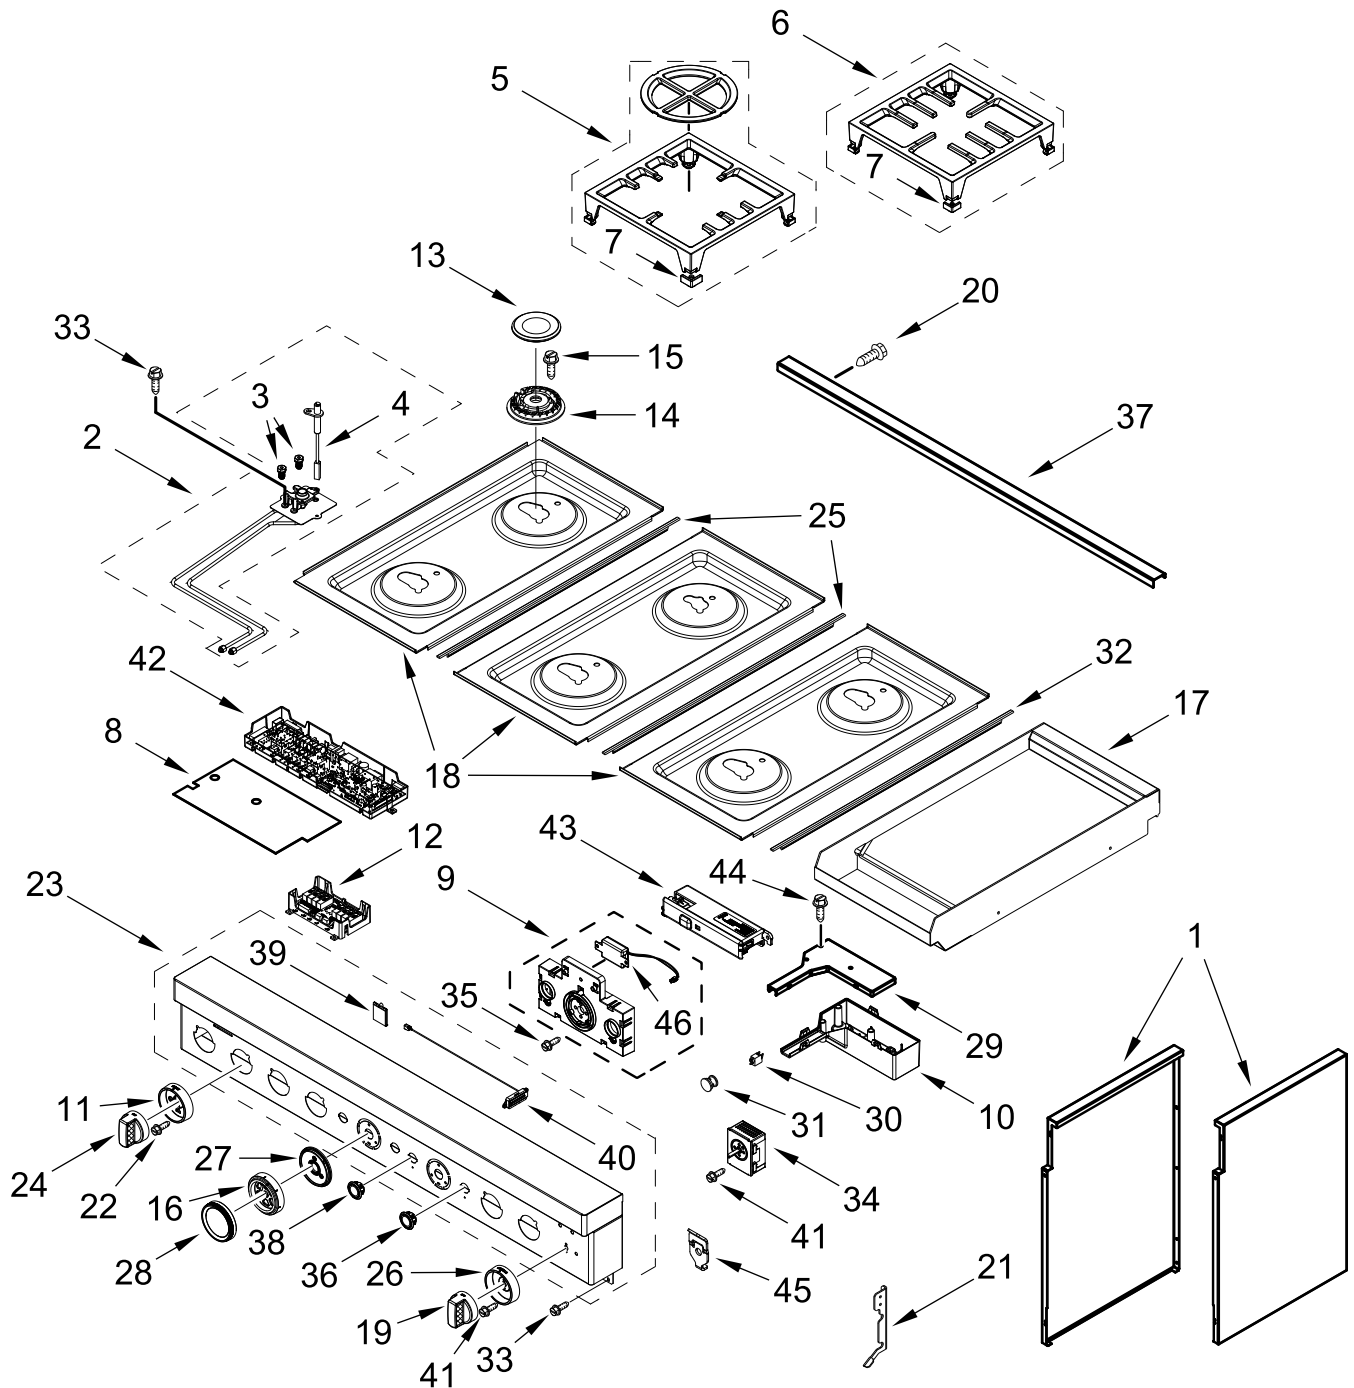

COOKTOP, BURNER AND GRATE PARTS