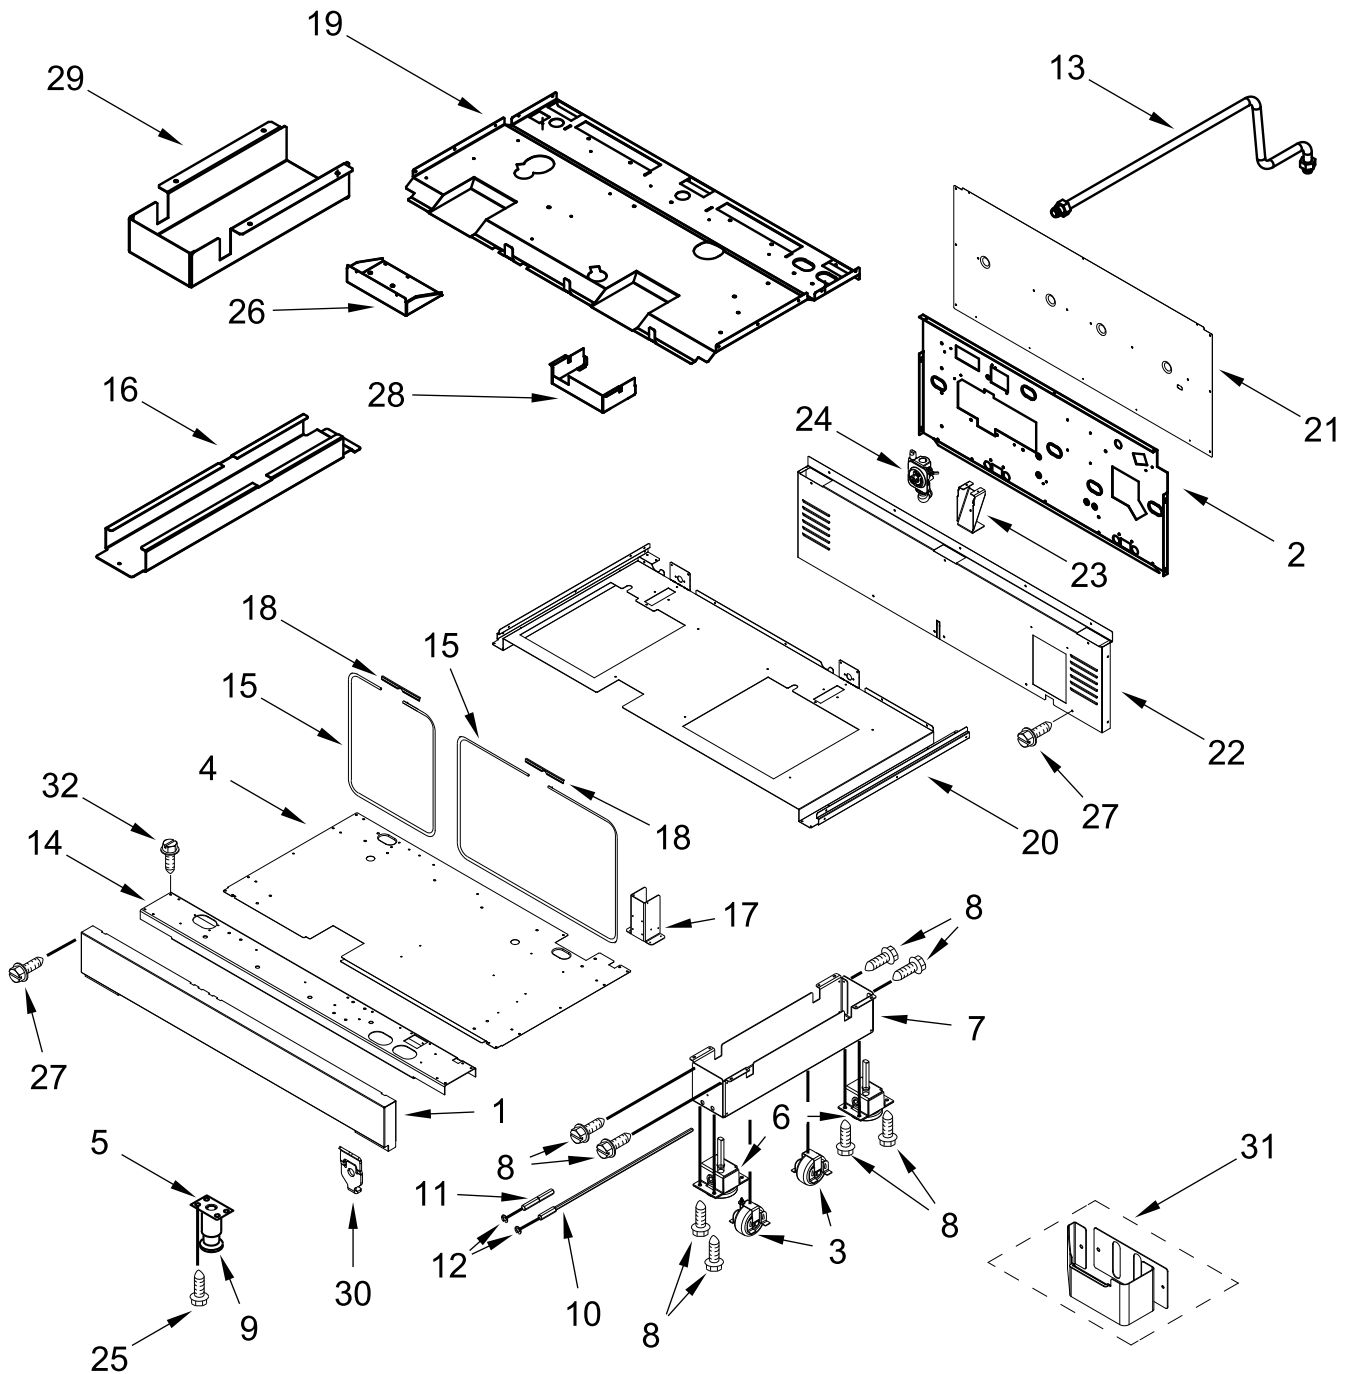

48" CHASSIS PARTS

48" CHASSIS PARTS

<u>Illus. No.</u>	<u>Part No.</u>	<u>Description</u>	<u>Illus. No.</u>	<u>Part No.</u>	<u>Description</u>	<u>Illus. No.</u>	<u>Part No.</u>	<u>Description</u>
1	W11394802	Kickplate	14	W11369238	Support, Channel	24	W10449140	Regulator, Pressure
2	W11324987	Back, Chassis	15	W11115328	Gasket, Oven (30")	25	3400518	Screw
3	W10138054	Assembly, Roller		W11115326	Gasket, Oven (18")	26	W11106341	Drawer, Appliance Manager
4	W11110260	Duct, Bottom (48")	16	W11050145	Duct-Chassis, Rear	27	7101P426-60	Screw
5	9759118	Plate, Mounting	17	W10115819	Column, Central	28	W11369237	Cabinet, Appliance Manager
6	9760860	Leveler	18	W11362015	Retainer, Gasket (9" Long)	29	W11368831	Channel, Wire
7	W10908710	Base, Leveling Leg	19	W11324984	Top, Chassis	30	W11036559	Spring Clip, Range
8	4449743	Screw	20	W11040800	Chassis, Bottom	31	W11199181	Cover, Foot (Left)
9	9759117	Foot, Dual Fuel	21	W11103335	Panel, Back Top		W11199178	Cover, Foot (Right)
10	W10115869	Shaft, Long	22	W11034123	Panel, Back Bottom	32	3196560	Screw
11	W10115793	Shaft, Short	23	W11096823	Bracket, Pressure Regulator			
12	489504	E-Ring						
13	W11106963	Tube, Pressure Regulator