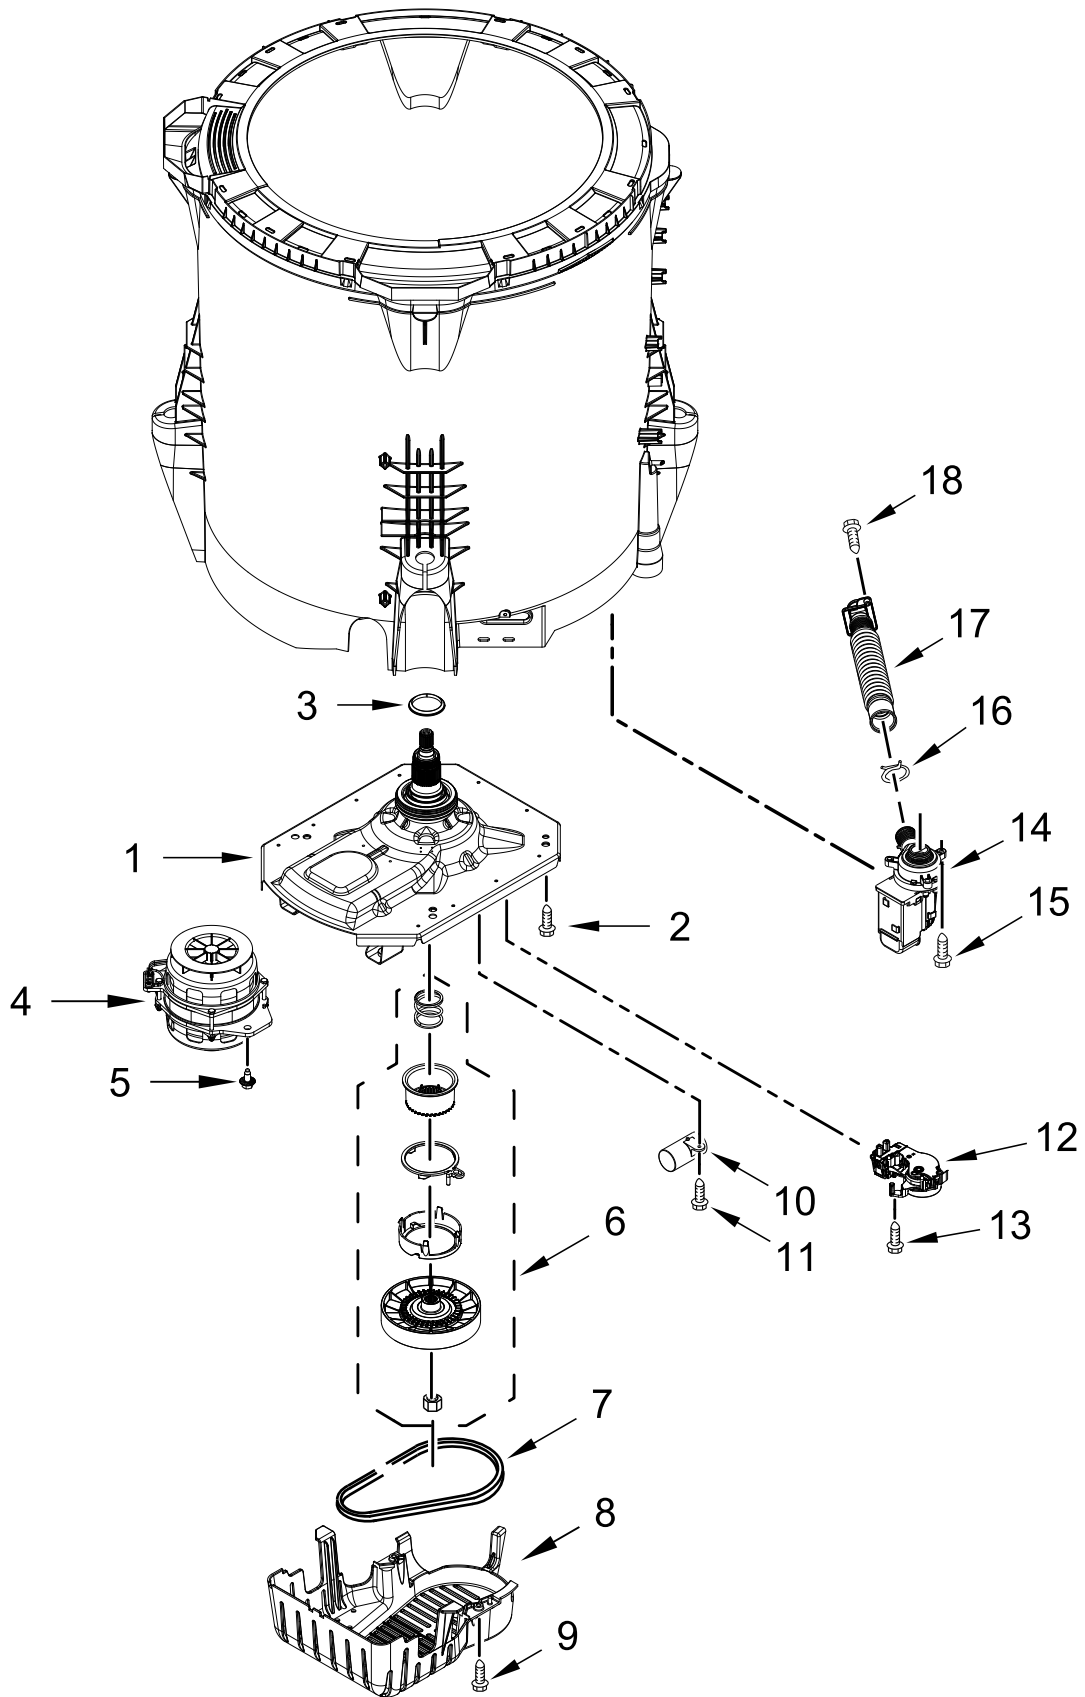

GEARCASE, MOTOR AND PUMP PARTS

GEARCASE, MOTOR AND PUMP PARTS

<u>Illus.</u> <u>No.</u>	<u>Part No.</u>	<u>Description</u>	<u>Illus.</u> <u>No.</u>	<u>Part No.</u>	<u>Description</u>	<u>Illus.</u> <u>No.</u>	<u>Part No.</u>	<u>Description</u>
1	W11164183	Gearcase Assembly	9	357640	Screw	17	W10763078	Hose, Inner Drain Assembly
2	W10249633	Screw	10	W11162560	Capacitor, Motor Run	18	9740848	Screw
3	W11218170	Washer, Thrust	11	W10142728	Screw			
4	W10677723	Motor, Drive	12	W11398781	Actuator, Shift			
5	W10094780	Screw	13	9741052	Screw			
6	W10721967	Splutch Kit (60Hz)	14	W11259498	Pump Assembly, Drain			
7	W10808317	Belt, Drive	15	W10004910	Screw			
8	W11087188	Shield, Pulley Cover	16	8317496	Clamp, Hose