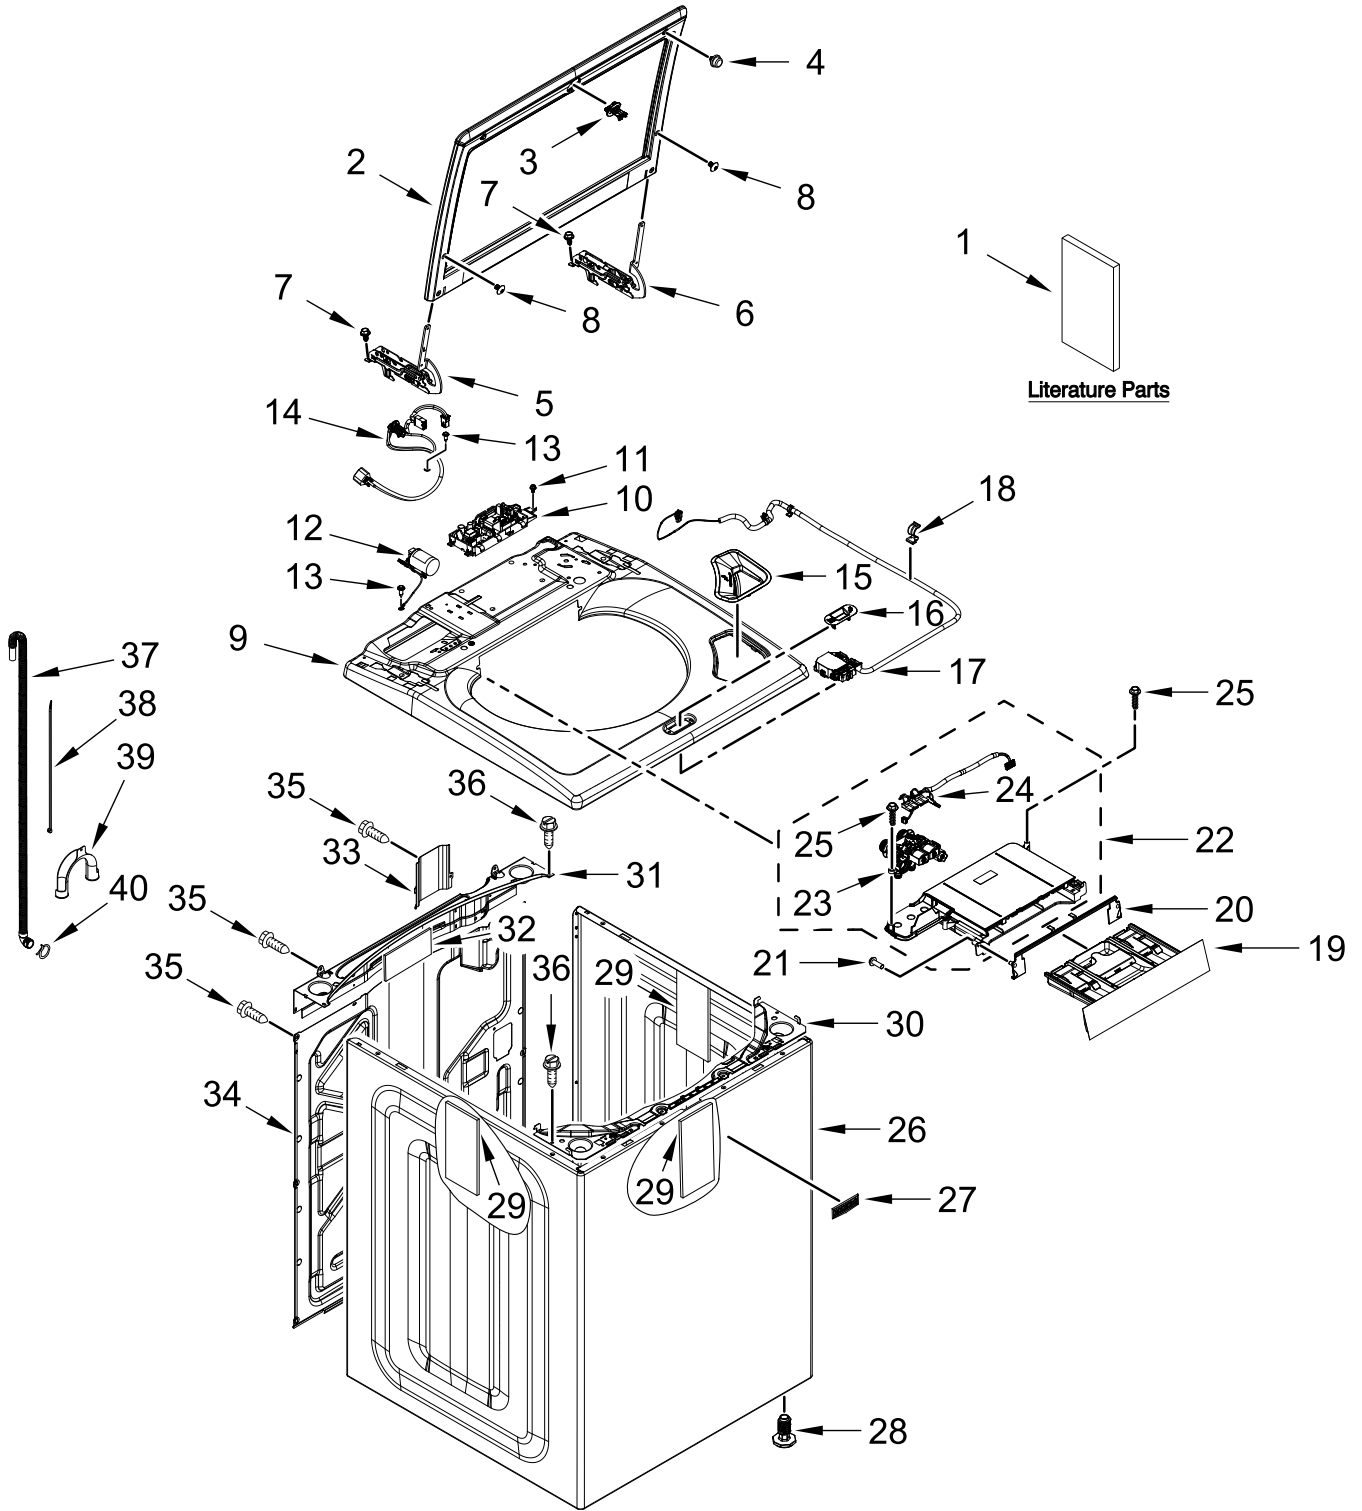

AUTOMATIC WASHER

MODELS:

MVW6230RHW1 (White)

TOP AND CABINET PARTS

TOP AND CABINET PARTS

<u>Illus. No.</u>	<u>Part No.</u>	<u>Description</u>	<u>Illus. No.</u>	<u>Part No.</u>	<u>Description</u>	<u>Illus. No.</u>	<u>Part No.</u>	<u>Description</u>
1		Literature Parts	13	3400076	Screw	25	97787	Screw
	W11197727	Owners Manual	14	W11112935	Power Cord	26		Cabinet
	W11445525	Quick Reference Guide	15		Bezel, Bleach Dispenser		W10676680	White
	W11197666	Energy Guide		W11175757	White	27	W10612925	Badge
	W11423870	Tech Sheet	16		Bezel, Lid Lock	28	W11179235	Foot Assembly, Leveling
2		Assembly, Lid (Glass)		W11215078	White	29	W10688364	Absorber, Impact
	W11128271	Tempest Grey	17	W11032875	Assembly, Lid Lock	30		Channel, Top Front
3	W11091027	Strike Assembly	18	90016	Clip, Harness		W11384398	White
4	W10631074	Bumper, Lid	19		Assembly, Dispenser Drawer	31	W10512626	Channel, Top Rear
5	W11128305	Hinge, Lid (Left)		W10794820	White	32	8564458	Absorber, Impact
6	W11128306	Hinge, Lid (Right)	20		Assembly, Dispenser Bezel	33	W10676061	Cover, Harness
7	W10142728	Screw		W10601841	White	34	W11417173	Panel, Rear
8	W11183686	Screw	21	3400061	Screw	35	W10567155	Screw
9		Top	22	W11198975	Assembly, Dispenser Housing & Inlet Valve	36	W10660565	Screw
	W11126896	White	23	W11096268	Valve, Water Inlet	37	W11203364	Hose, Outer Drain Assembly
10	W11479877	Control Unit Assembly, Machine and Motor	24	W11198271	Harness, Valve	38	W10339879	Tie, Cable
11	693995	Screw				39	W10280024	U-Bend, Drain Hose
12	W11033573	Assembly, Line Filter				40	356138	Clamp, Hose

CONSOLE PARTS

CONSOLE PARTS

<u>Illus.</u> <u>No.</u>	<u>Part No.</u>	<u>Description</u>	<u>Illus.</u> <u>No.</u>	<u>Part No.</u>	<u>Description</u>	<u>Illus.</u> <u>No.</u>	<u>Part No.</u>	<u>Description</u>
1	W11130428	Assembly, Fascia	4	8312709	Clip, Console	7	W11129559	Panel, Console Rear
2	W11232465	Harness, UI	5	W10298336	Nut, "U"	8	W10660565	Screw
3		Assembly, Console	6	12990204	Screw			
	W11447379	White						