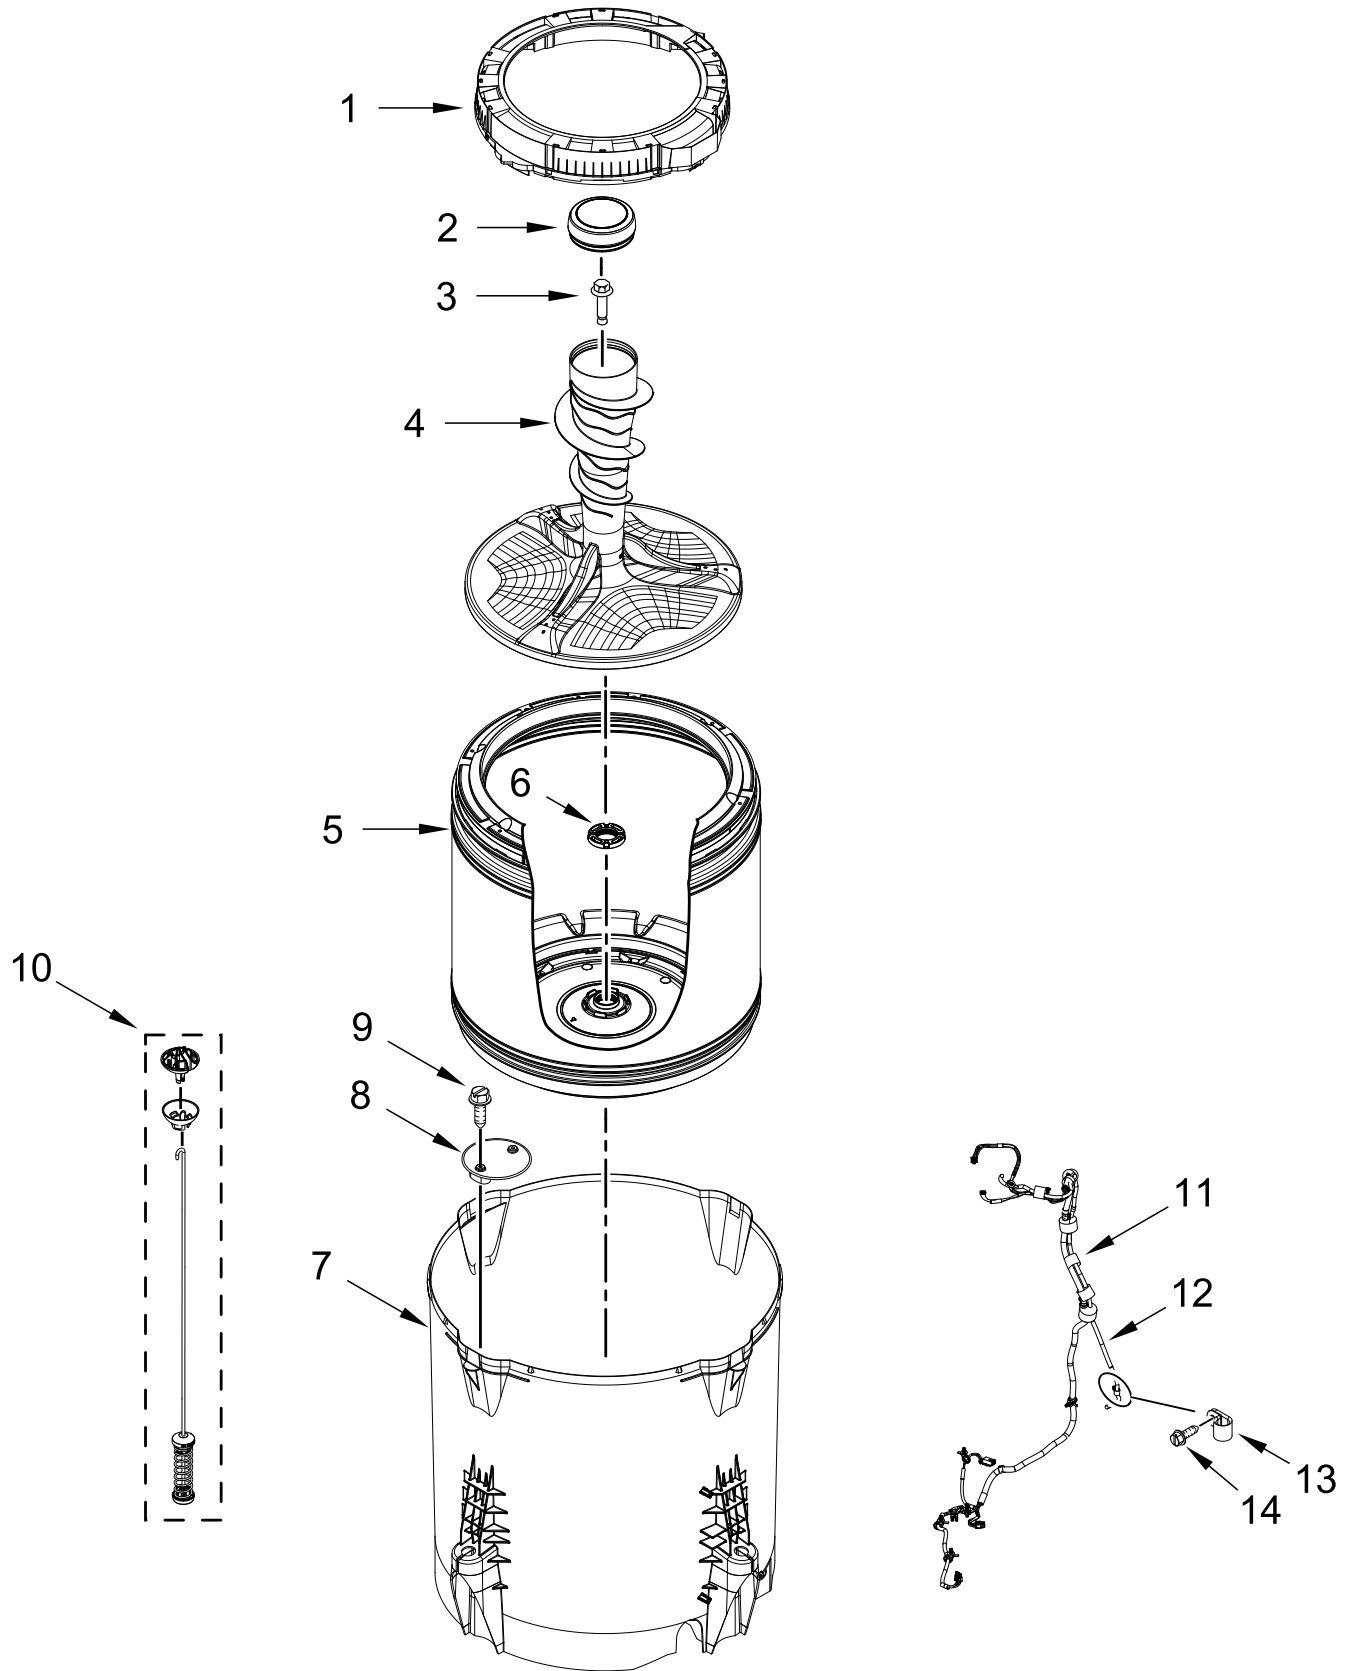

CONSOLE PARTS

CONSOLE PARTS

<u>Illus.</u> <u>No.</u>	<u>Part No.</u>	<u>Description</u>	<u>Illus.</u> <u>No.</u>	<u>Part No.</u>	<u>Description</u>	<u>Illus.</u> <u>No.</u>	<u>Part No.</u>	<u>Description</u>
1	W11130428	Assembly, Fascia	4	8312709	Clip, Console	7	W11129559	Panel, Console Rear
2	W11232465	Harness, UI	5	W10298336	Nut, "U"	8	W10660565	Screw
3		Assembly, Console	6	12990204	Screw			
	W11447379	White						

BASKET AND TUB PARTS

BASKET AND TUB PARTS

<u>Illus.</u> <u>No.</u>	<u>Part No.</u>	<u>Description</u>	<u>Illus.</u> <u>No.</u>	<u>Part No.</u>	<u>Description</u>	<u>Illus.</u> <u>No.</u>	<u>Part No.</u>	<u>Description</u>
1	W11094300	Tub Ring	8	W11089264	Filter, Drain Pump	12	W10590949	Hose, Pressure Switch
2	W11246844	Cap, Agitator	9	8533928	Screw	13	W10005430	Clamp, Cable
3	W10625252	Screw	10	W11171694	Damper Assembly, Tub Suspension (Set Of 4-Includes Suspension Bushings and Suspension Balls)	14	W10238319	Screw
4	W11093899	Agitator						
5	W11178224	Basket Assembly						
6	W11183985	Basket, Lock Nut						
7	W11219115	Tub	11	W11405459	Harness, Lower			