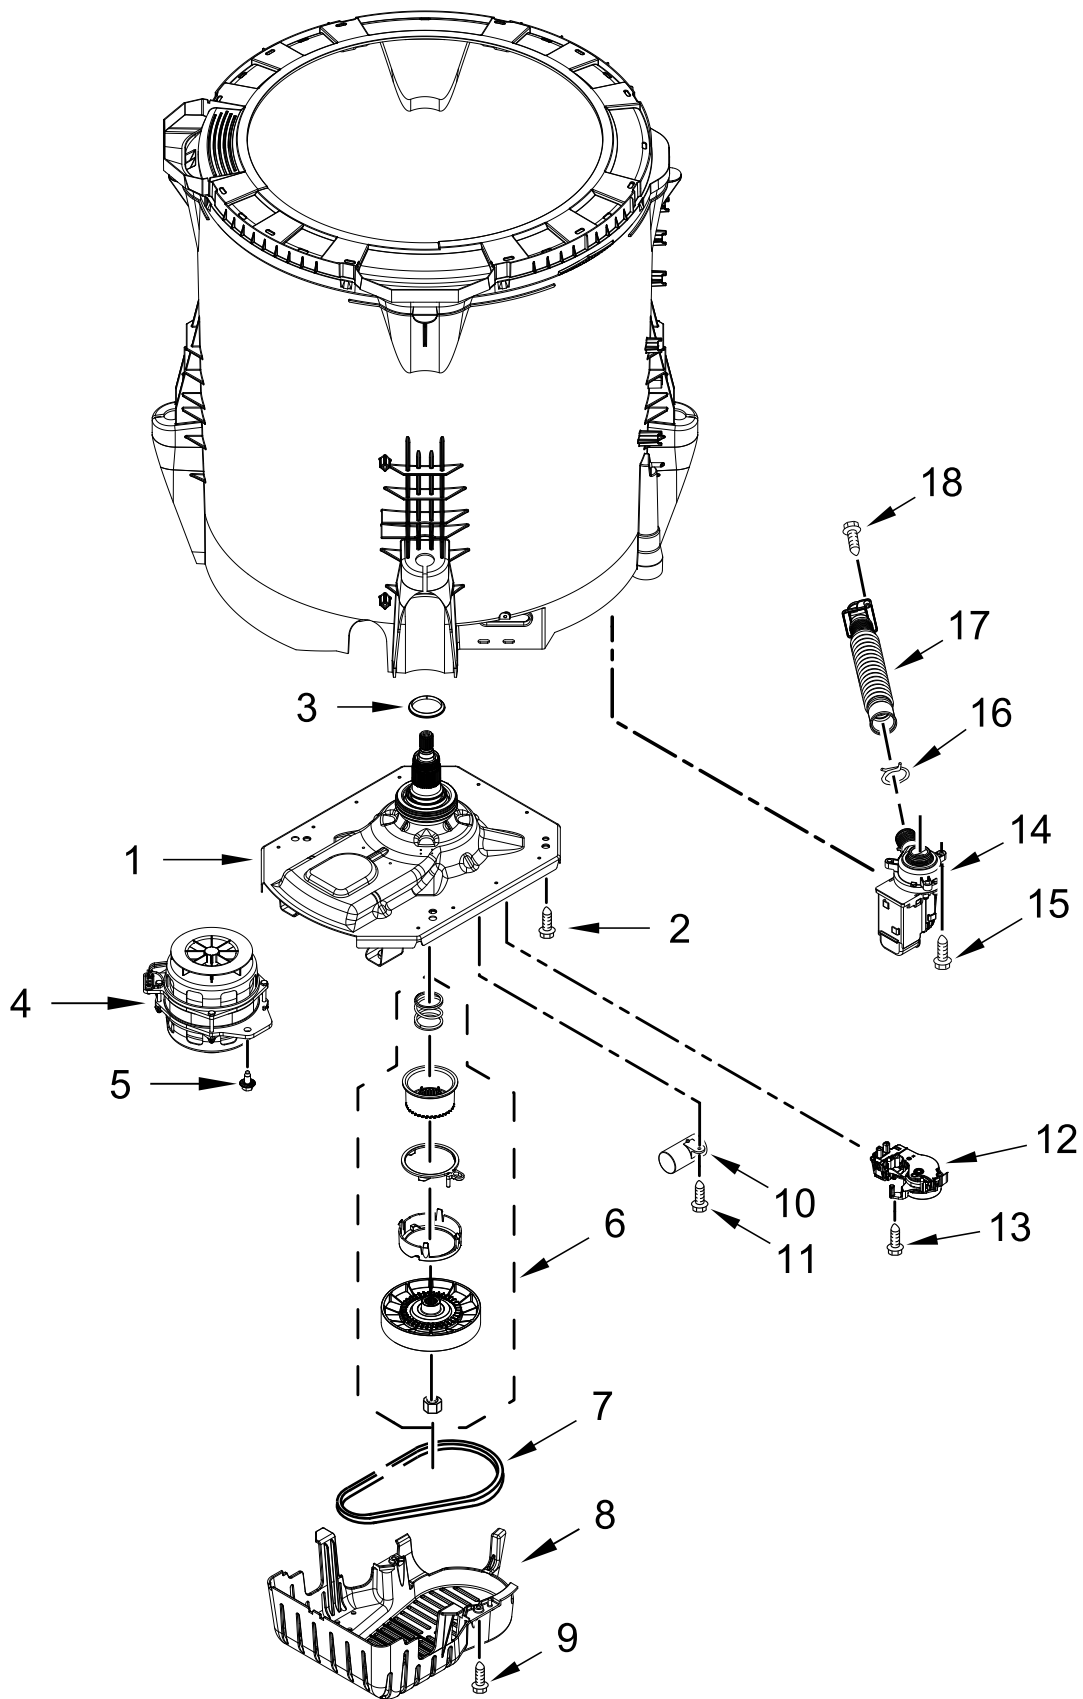

CONSOLE PARTS

CONSOLE PARTS

<u>Illus.</u> <u>No.</u>	<u>Part No.</u>	<u>Description</u>
1	W11112918	Assembly, Fascia
2	W11130939	Harness, UI

<u>Illus.</u> <u>No.</u>	<u>Part No.</u>	<u>Description</u>
3		Assembly, Console
	W11093764	White
	W11178258	Chrome Shadow
4	8312709	Clip, Console

<u>Illus.</u> <u>No.</u>	<u>Part No.</u>	<u>Description</u>
5	W10298336	Nut, "U"
6	12990204	Screw
7	W11129559	Panel, Console Rear
8	W10660565	Screw

BASKET AND TUB PARTS

BASKET AND TUB PARTS

<u>Illus. No.</u>	<u>Part No.</u>	<u>Description</u>	<u>Illus. No.</u>	<u>Part No.</u>	<u>Description</u>	<u>Illus. No.</u>	<u>Part No.</u>	<u>Description</u>
1	W11094300	Tub Ring	8	W11089264	Filter, Drain Pump	12	W10590949	Hose, Pressure Switch
2	W10609549	Cap, Impeller	9	8533928	Screw	13	W10005430	Clamp, Cable
3	W10625252	Screw	10	W11171694	Damper Assembly, Tub Suspension (Set Of 4-Includes Suspension Bushings and Suspension Balls)	14	W10238319	Screw
4	W10834890	Impeller (Washplate)						
5	W11178224	Basket Assembly						
6	W11183985	Basket, Lock Nut						
7	W11219115	Tub	11	W11405458	Harness, Lower			

GEARCASE, MOTOR AND PUMP PARTS

GEARCASE, MOTOR AND PUMP PARTS

<u>Illus.</u> <u>No.</u>	<u>Part No.</u>	<u>Description</u>	<u>Illus.</u> <u>No.</u>	<u>Part No.</u>	<u>Description</u>	<u>Illus.</u> <u>No.</u>	<u>Part No.</u>	<u>Description</u>
1	W11164183	Gearcase Assembly	9	357640	Screw	17	W10763078	Hose, Inner Drain Assembly
2	W10249633	Screw	10	W11162560	Capacitor, Motor Run	18	9740848	Screw
3	W11218170	Washer, Thrust	11	W10142728	Screw			
4	W10677723	Motor, Drive	12	W11398781	Actuator, Shift			
5	W10094780	Screw	13	9741052	Screw			
6	W10721967	Splutch Kit (60Hz)	14	W11259498	Pump Assembly, Drain			
7	W10808317	Belt, Drive	15	W10004910	Screw			
8	W11087188	Shield, Pulley Cover	16	8317496	Clamp, Hose			