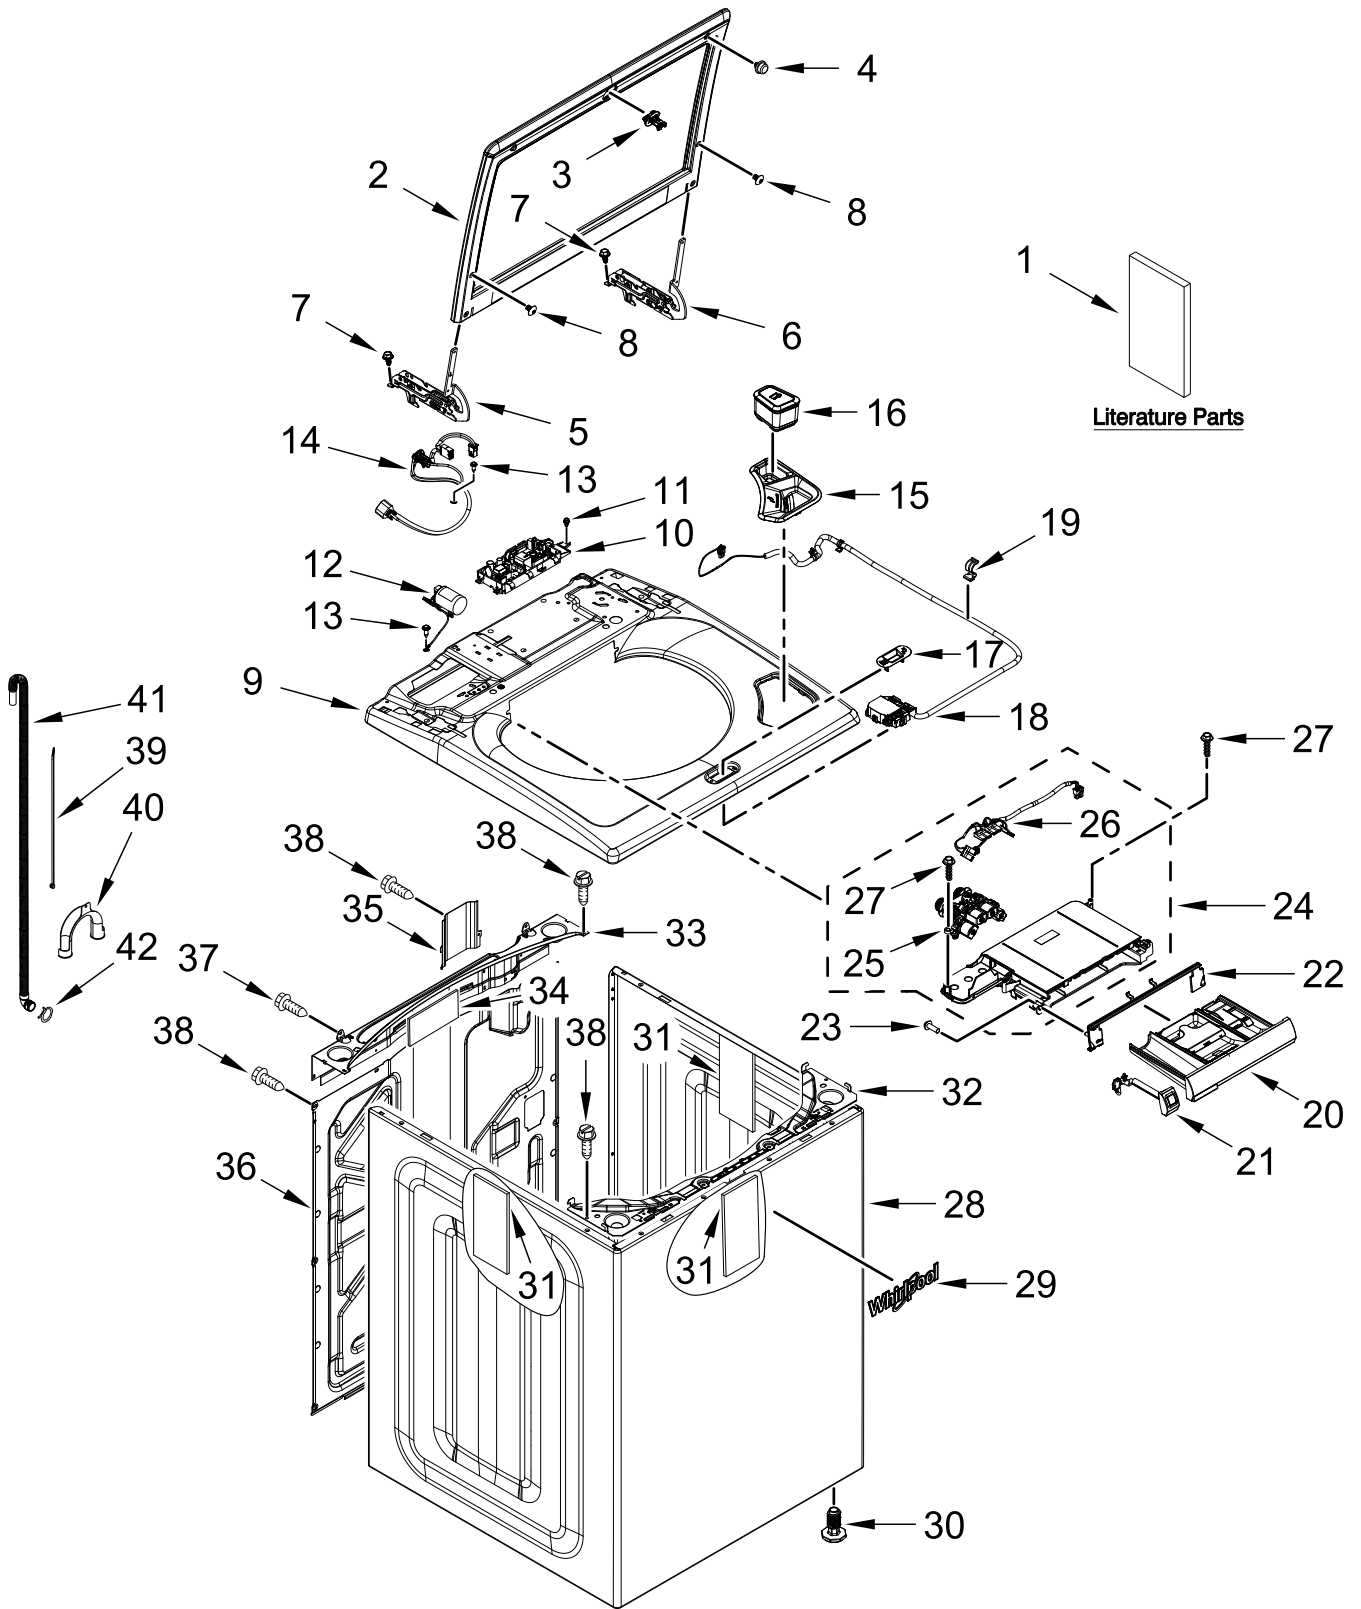

AUTOMATIC WASHER

MODELS:

WTW5100HW1 (White)

WTW5100HC1 (Chrome Shadow)

TOP AND CABINET PARTS

TOP AND CABINET PARTS

<u>Illus. No.</u>	<u>Part No.</u>	<u>Description</u>	<u>Illus. No.</u>	<u>Part No.</u>	<u>Description</u>	<u>Illus. No.</u>	<u>Part No.</u>	<u>Description</u>	
1		Literature Parts	15		Bezel, Bleach Dispenser	28		Cabinet	
	W11197727	Owners Manual		W11175768	Chrome Shadow		W10676680	White	
	W11445523	Quick Reference Guide	16	W11175764	Brush, Scrub	29	W10884775	Badge	
	W11197669	Energy Guide	17		Bezel, Lid Lock	30	W11179235	Foot Assembly, Leveling	
	W11427032	Tech Sheet		W11215078	White				
2		Assembly, Lid (Glass)		W11215091	Chrome Shadow	31	W10688364	Absorber, Impact	
	W11113665	Tempest Grey	18	W11032875	Assembly, Lid Lock	32		Channel, Top Front	
3	W11091027	Strike Assembly	19	90016	Clip, Harness		W11384398	White	
4	W10631074	Bumper, Lid	20		Assembly, Dispenser Drawer		W11384407	Chrome Shadow	
5	W11128305	Hinge, Lid (Left)		W11239953	Chrome Shadow	33	W10512626	Channel, Top Rear	
6	W11128306	Hinge, Lid (Right)	21		Assembly, Faucet Switch	34	8564458	Absorber, Impact	
7	W10142728	Screw		W11246872	Chrome Shadow	35	W10676061	Cover, Harness	
8	W11183686	Screw			Assembly, Dispenser Bezel	36	W11417173	Panel, Rear	
9		Top	22		Assembly, Dispenser Bezel	37	W10567155	Screw	
	W11126901	White		W11375989	Chrome Shadow	38	W10660565	Screw	
	W11126902	Chrome Shadow		23	3400061	Screw	39	W10339879	Tie, Cable
10	W11479878	Control Unit Assembly, Machine and Motor	24	W11198958	Assembly, Dispenser Housing & Inlet Valve	40	W10280024	U-Bend, Drain Hose	
11	693995	Screw	25	W11096267	Valve, Water Inlet	41	W11203364	Hose, Outer Drain Assembly	
12	W11033573	Assembly, Line Filter	26	W11130935	Harness, Valve	42	356138	Clamp, Hose	
13	3400076	Screw	27	97787	Screw				
14	W11112935	Power Cord							