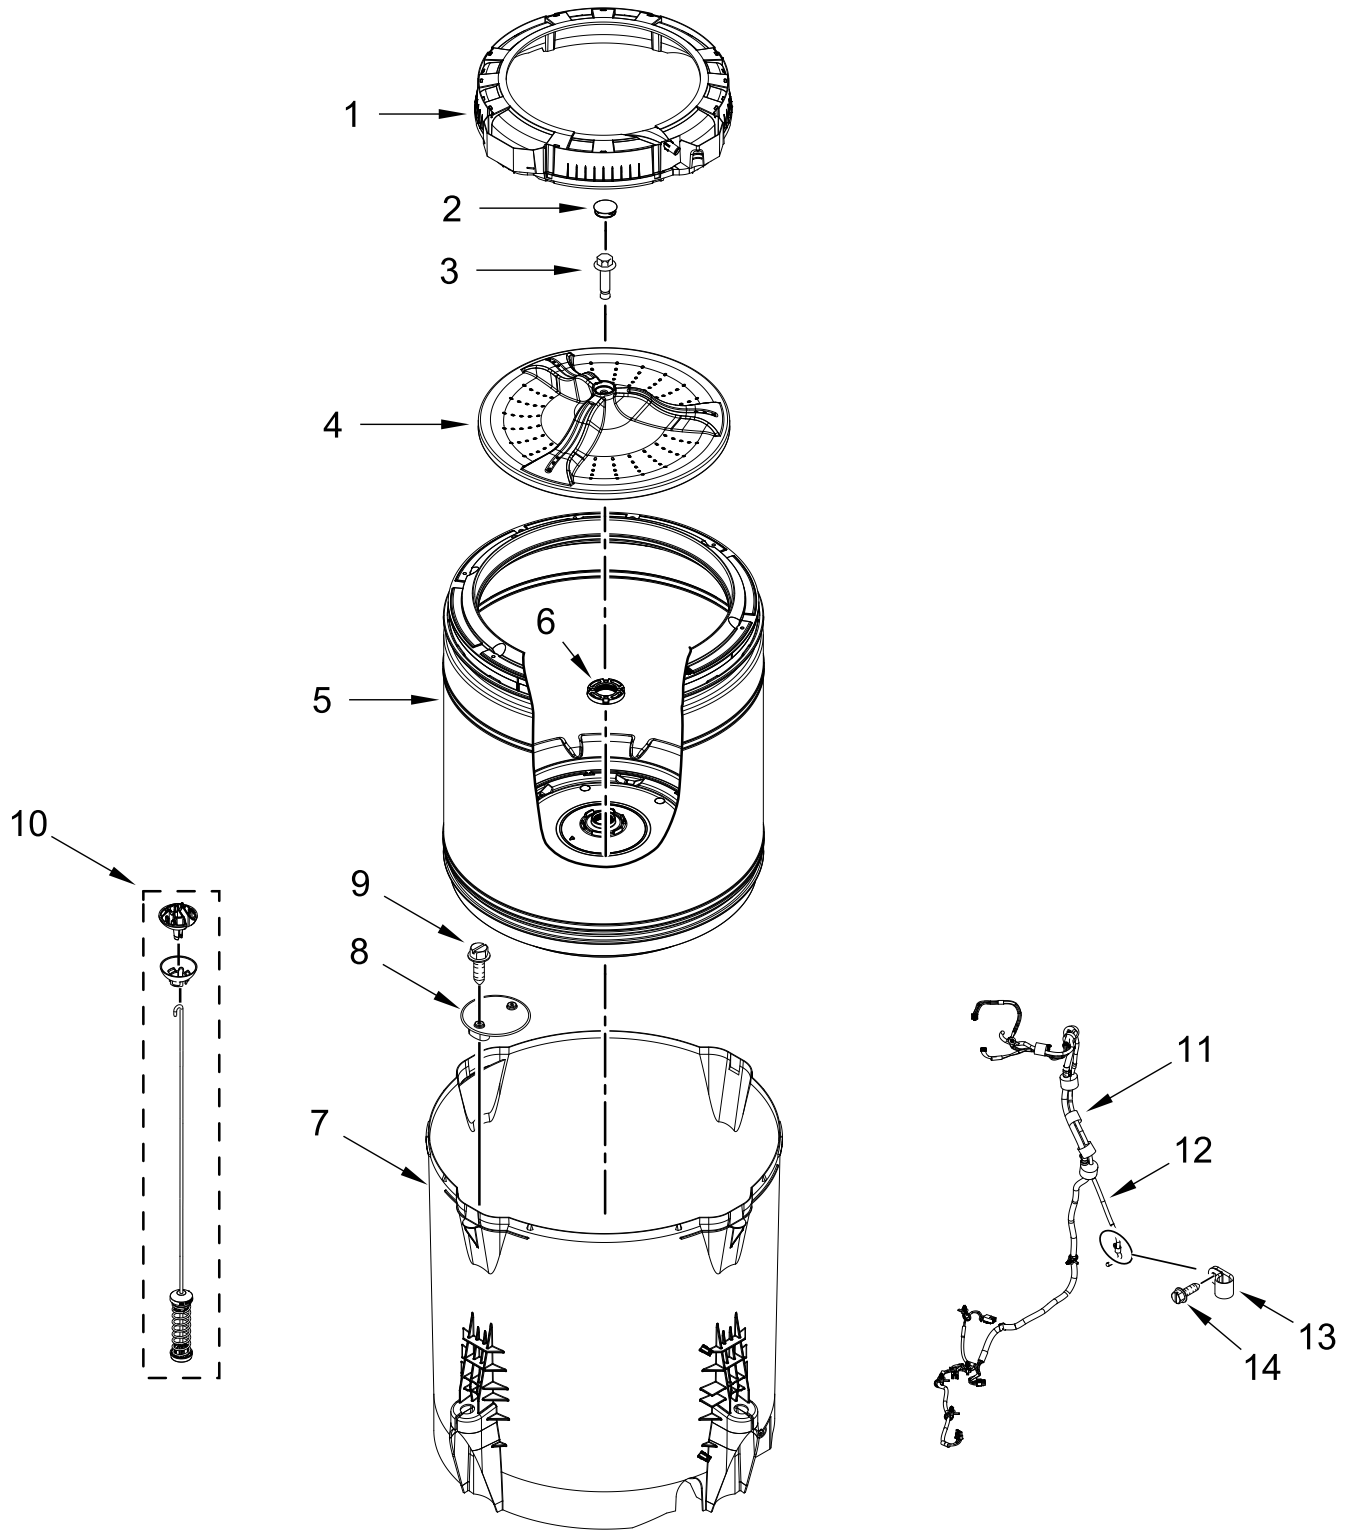

CONSOLE PARTS

CONSOLE PARTS

<u>Illus.</u> <u>No.</u>	<u>Part No.</u>	<u>Description</u>
1	W11112918	Assembly, Fascia
2	W11130939	Harness, UI

<u>Illus.</u> <u>No.</u>	<u>Part No.</u>	<u>Description</u>
3		Assembly, Console
	W11093764	White
	W11178258	Chrome Shadow
4	8312709	Clip, Console

<u>Illus.</u> <u>No.</u>	<u>Part No.</u>	<u>Description</u>
5	W10298336	Nut, "U"
6	12990204	Screw
7	W11129559	Panel, Console Rear
8	W10660565	Screw

BASKET AND TUB PARTS

BASKET AND TUB PARTS

<u>Illus. No.</u>	<u>Part No.</u>	<u>Description</u>	<u>Illus. No.</u>	<u>Part No.</u>	<u>Description</u>	<u>Illus. No.</u>	<u>Part No.</u>	<u>Description</u>
1	W11094300	Tub Ring	8	W11089264	Filter, Drain Pump	12	W10590949	Hose, Pressure Switch
2	W10609549	Cap, Impeller	9	8533928	Screw	13	W10005430	Clamp, Cable
3	W10625252	Screw	10	W11171694	Damper Assembly, Tub Suspension (Set Of 4-Includes Suspension Bushings and Suspension Balls)	14	W10238319	Screw
4	W10834890	Impeller (Washplate)						
5	W11178224	Basket Assembly						
6	W11183985	Basket, Lock Nut						
7	W11219115	Tub	11	W11405458	Harness, Lower			