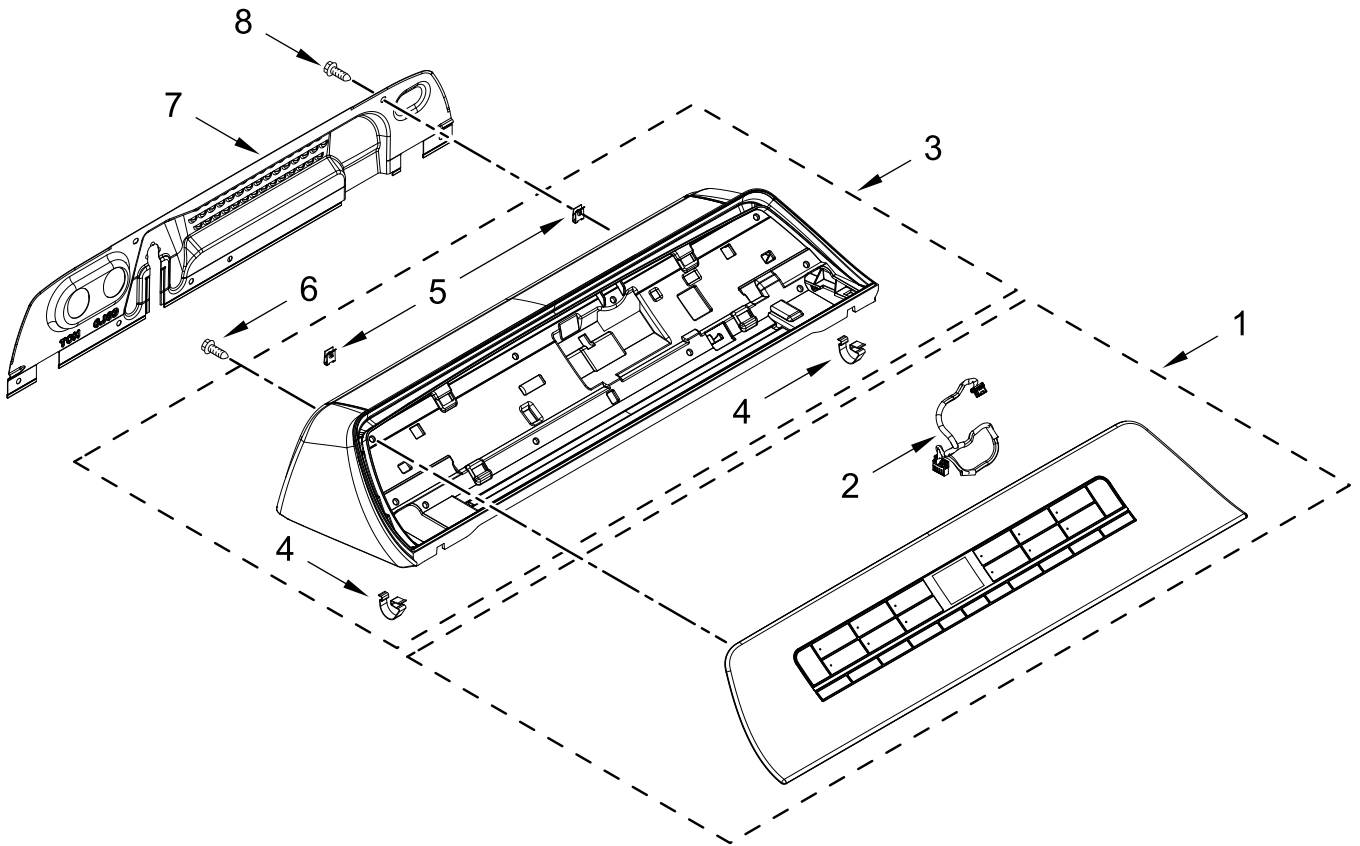

CONSOLE PARTS

CONSOLE PARTS

<u>Illus.</u> <u>No.</u>	<u>Part No.</u>	<u>Description</u>
1	W11112918	Assembly, Fascia
2	W11130939	Harness, UI

<u>Illus.</u> <u>No.</u>	<u>Part No.</u>	<u>Description</u>
3		Assembly, Console
	W11093764	White
	W11178258	Chrome Shadow
4	8312709	Clip, Console

<u>Illus.</u> <u>No.</u>	<u>Part No.</u>	<u>Description</u>
5	W10298336	Nut, "U"
6	12990204	Screw
7	W11129559	Panel, Console Rear
8	W10660565	Screw