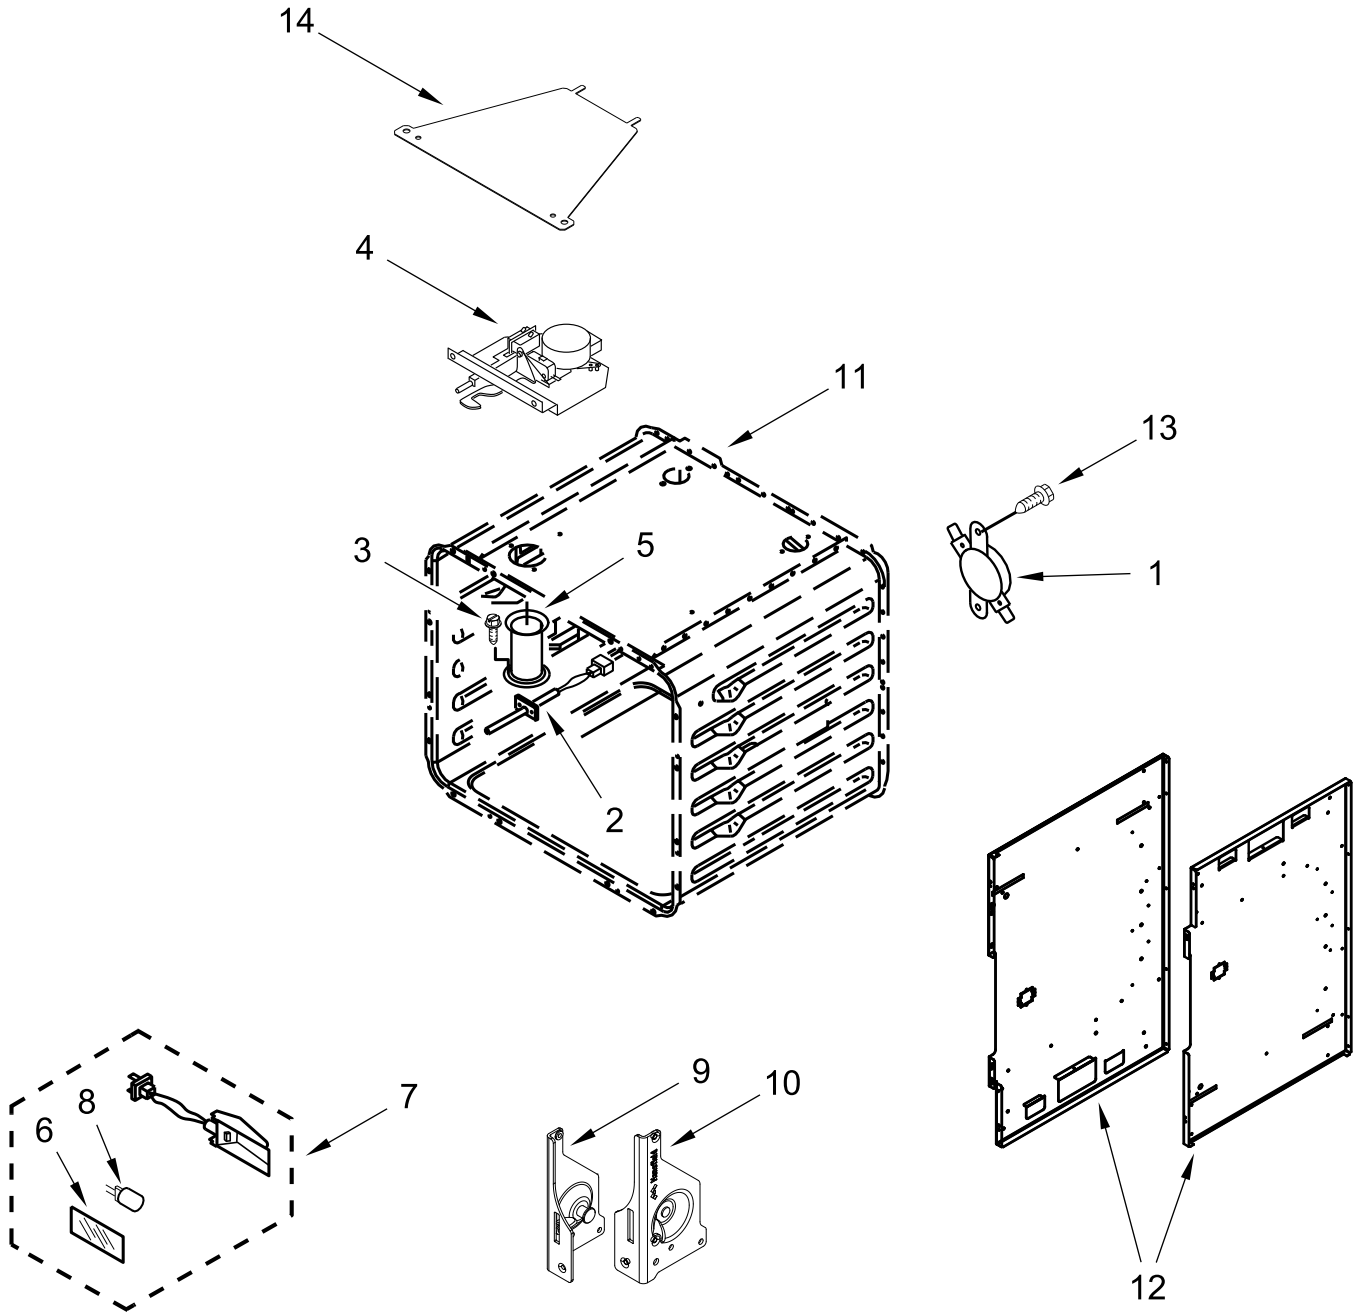

OVEN PARTS

OVEN PARTS

<u>Illus.</u> <u>No.</u>	<u>Part No.</u>	<u>Description</u>
1	4449751	Thermostat (TOD)
2	W10622170	Probe, Sensor
3	3196176	Screw
4	W10830016	Latch, Motorized
5	W11290663	Tube, Vent
6	W10169756	Lens, Light
7	W11223932	Assembly, Oven Light
8	W10169757	Bulb, Light
9	W11096294	Receiver, Hinge (Left)

<u>Illus.</u> <u>No.</u>	<u>Part No.</u>	<u>Description</u>
10	W11096293	Receiver, Hinge (Right)
11		Liner, Oven (Not Serviced)
12	W11102297	Chassis, Side (Left)
	W11102296	Chassis, Side (Right)
13	7101P426-60	Screw

<u>Illus.</u> <u>No.</u>	<u>Part No.</u>	<u>Description</u>
14	W10160858	Cover, Latch
		FOLLOWING PARTS NOT ILLUSTRATED
	W10282811	Insulation, Wrap
	W10282813	Insulation, Back, 36"
	3400968	Nut