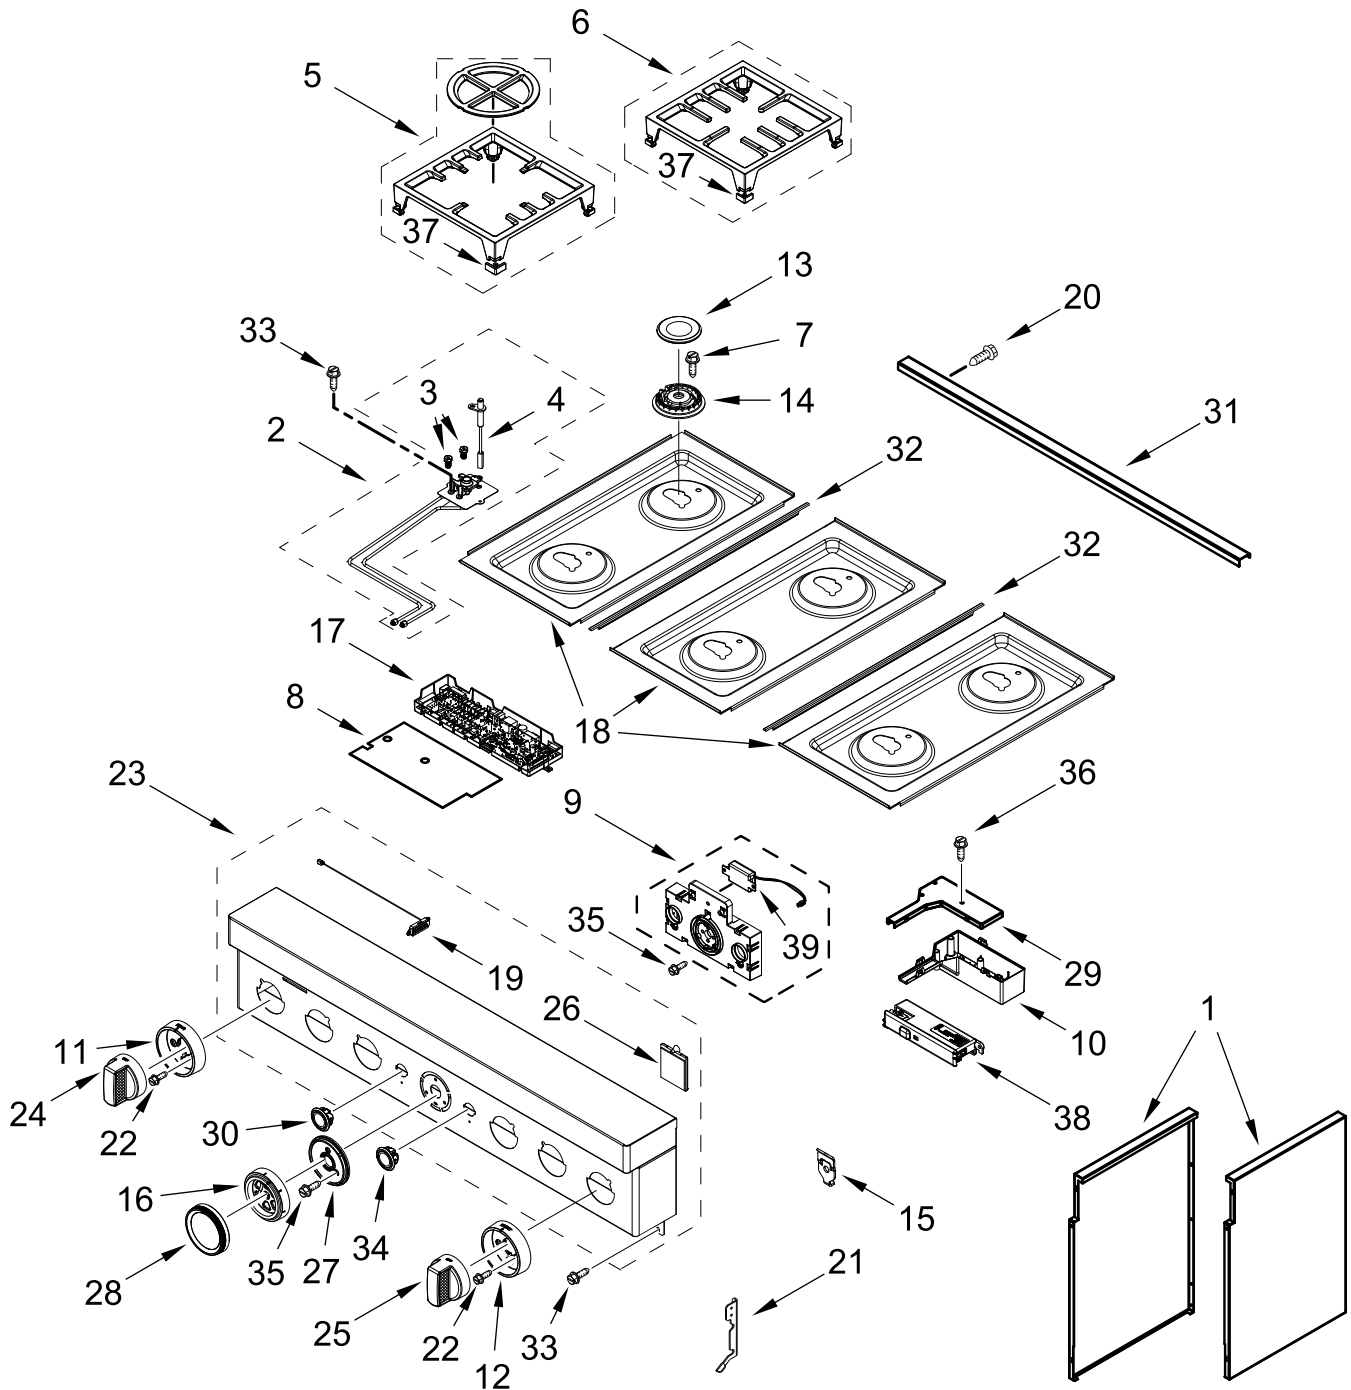

COOKTOP, BURNER AND GRATE PARTS