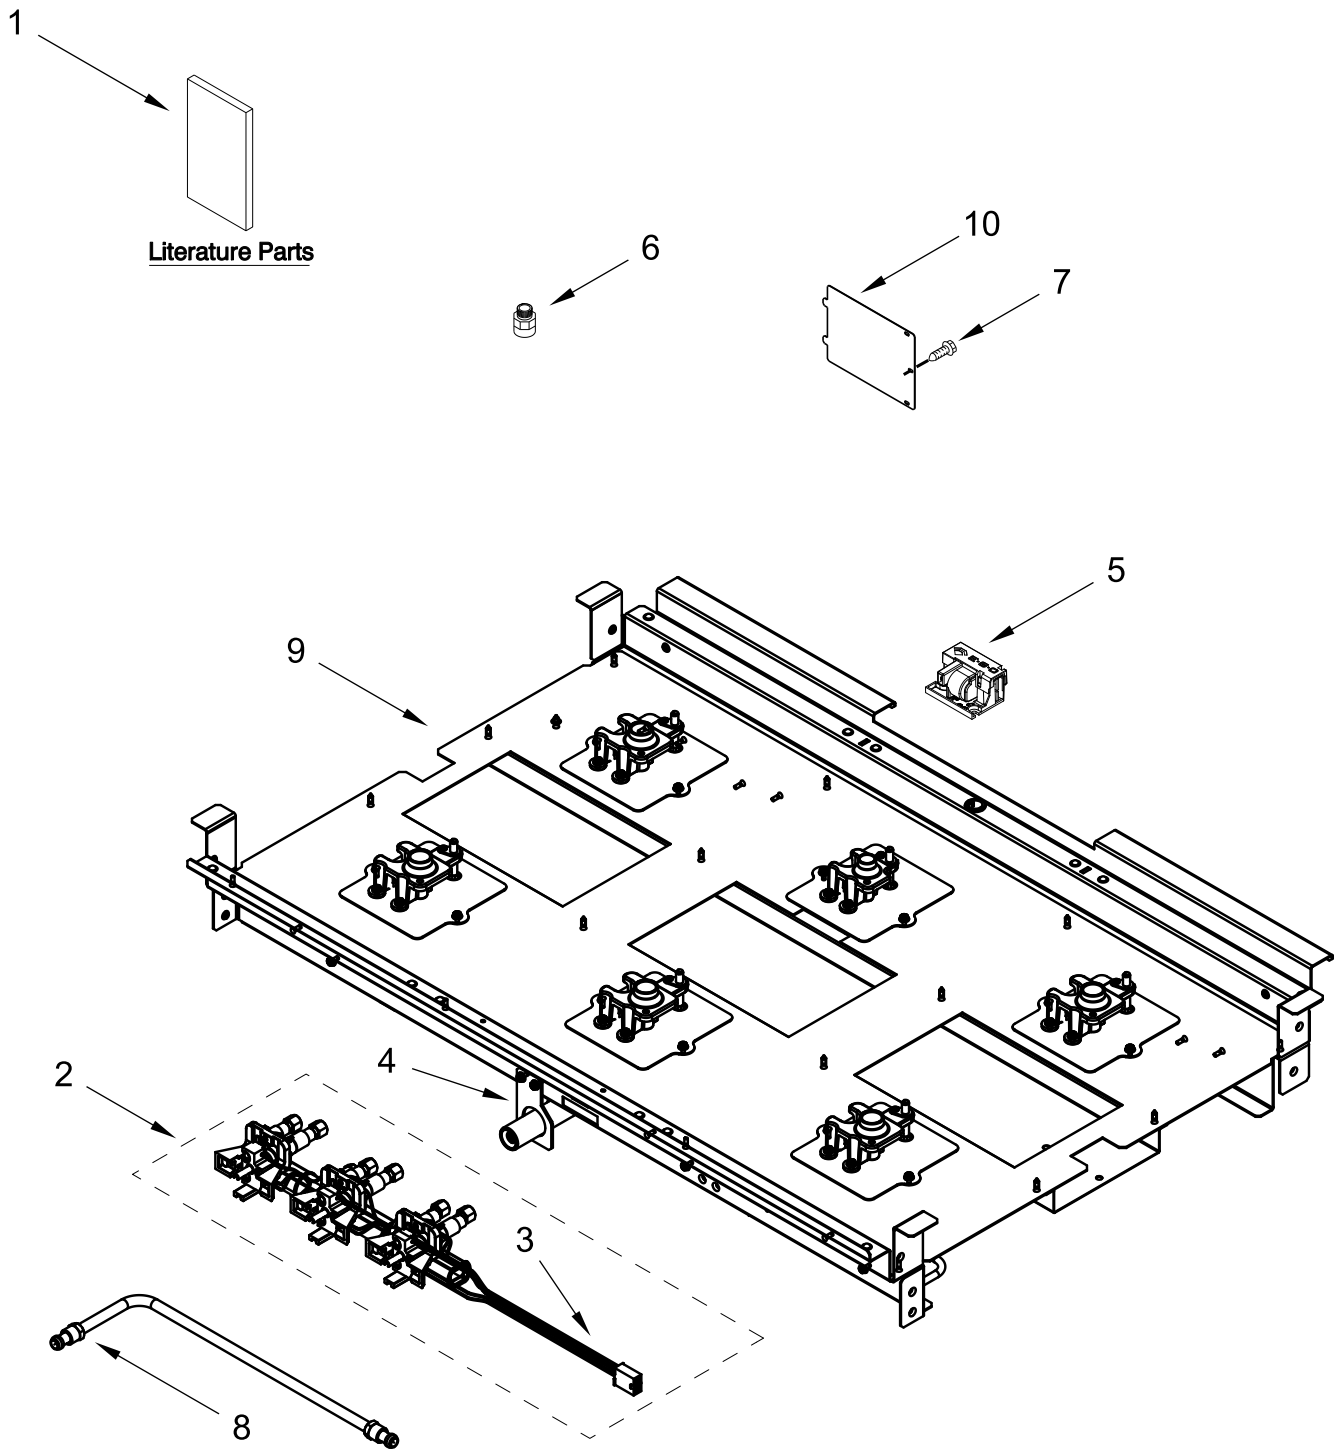

KitchenAid®

36" DUAL-FUEL FREESTANDING RANGE WITH 6 BURNERS

MODELS:

KFDC506JSS01 (Stainless)

BURNER BOX PARTS

BURNER BOX PARTS

<u>Illus. No.</u>	<u>Part No.</u>	<u>Description</u>	<u>Illus. No.</u>	<u>Part No.</u>	<u>Description</u>	<u>Illus. No.</u>	<u>Part No.</u>	<u>Description</u>
1		Literature Parts	2	W10892995	Assembly, Valve Manifold	10	W10115843	Cover, Ignition
	W11114331	Guide, Use And Care			(Left Front, Left Rear, Center Rear)			FOLLOWING PARTS NOT ILLUSTRATED
	W11114334	Instructions, Installation		W10893005	Assembly, Valve Manifold		W11200303	Harness, Main (36")
	W11184759	Guide, Internet Connectivity			(Center Front, Right Front, Right Rear)		W11200332	Harness, Cooktop
	W11202391	Diagram, Wiring (Cooktop)					W10780278	Harness, Door Lock
	W11202385	Diagram, Wiring (Oven)	3	W10903729	Switch, Harness		W11200325	Harness, Communication
	W11202289	Sheet, Tech	4	W11121194	Bracket, Manifold		W11242785	Harness, WIFI
	W11114332	Guide, Quick Start	5	W11121317	Module, Spark		W11212216	Cord, Power
			6	4453116	Adapter, Male		9759877	Retainer, Strain Relief
			7	7101P426-60	Screw		4450800	Screw, Grounding
			8	W10892073	Tube, Manifold Supply (Left)		W10253333	Bracket, Anti-Tip
				W10892334	Tube, Manifold Supply (Right)		7101P485-60	Screw, Anti-Tip Kit
			9		Box, Burner (Not Serviced)		W11238042	Kit, LP Conversion