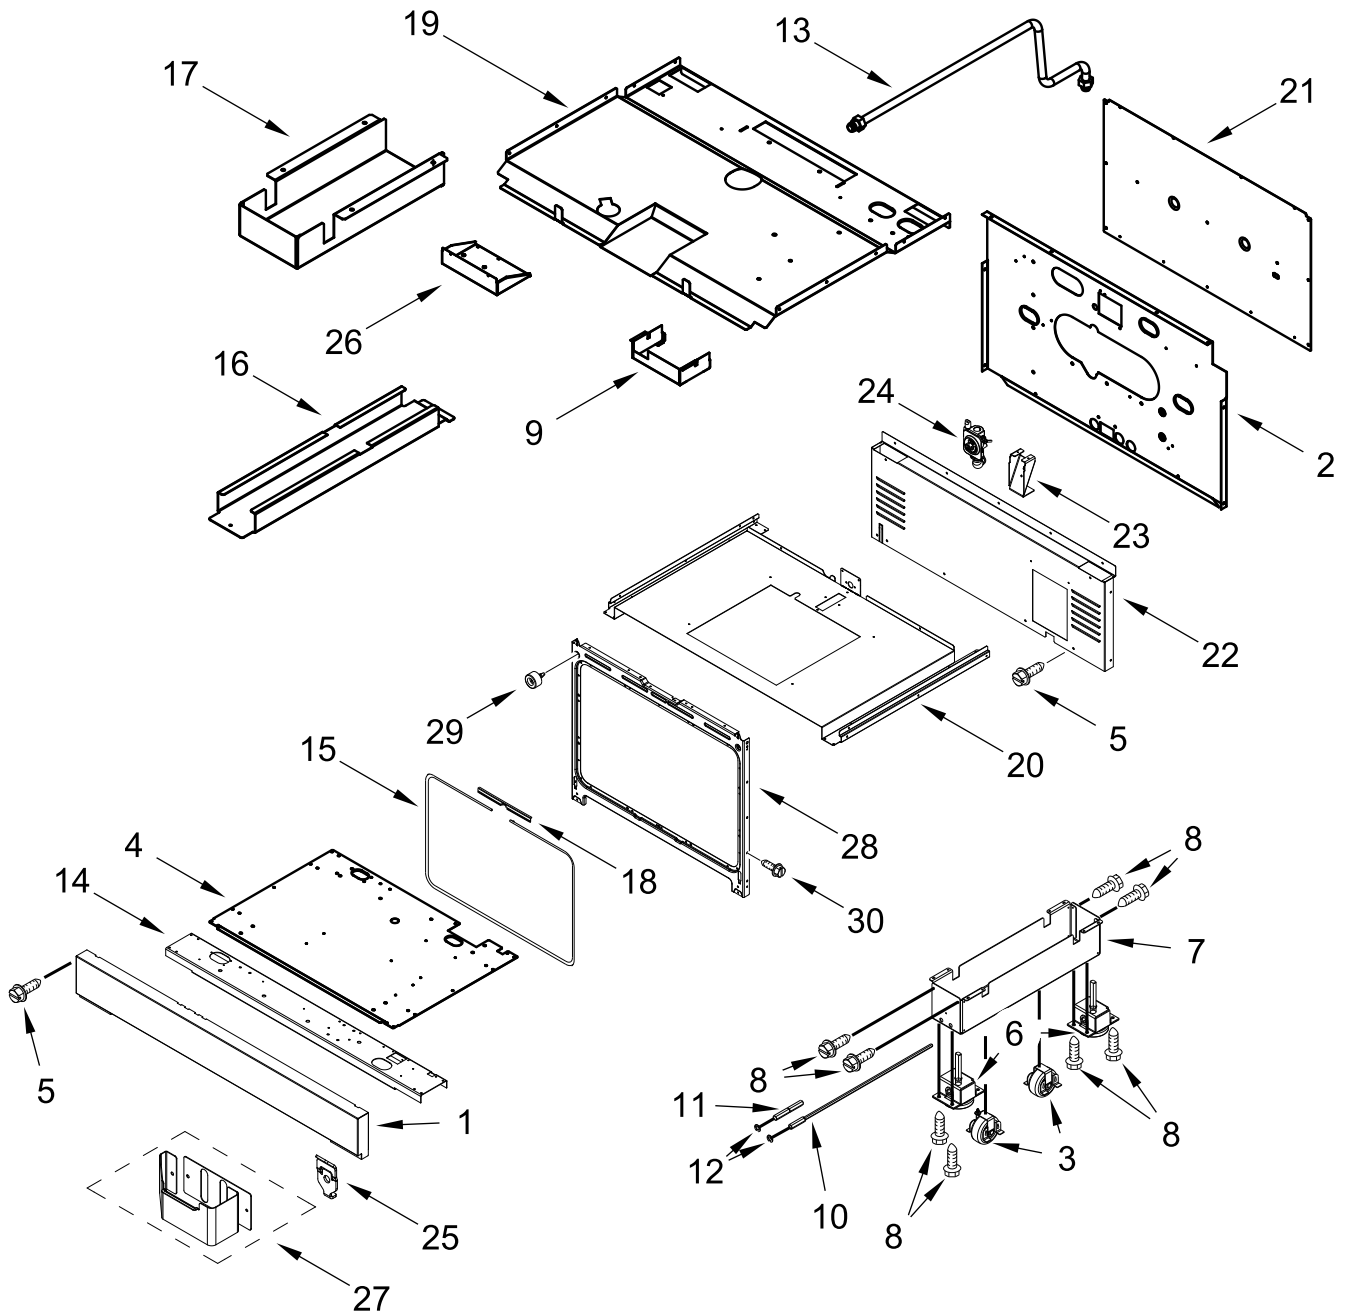

CHASSIS PARTS

CHASSIS PARTS

<u>Illus. No.</u>	<u>Part No.</u>	<u>Description</u>	<u>Illus. No.</u>	<u>Part No.</u>	<u>Description</u>	<u>Illus. No.</u>	<u>Part No.</u>	<u>Description</u>
1	W11394782	Kickplate	13	W11106963	Tube, Pressure Regulator	23	W11096823	Bracket, Pressure Regulator
2	W11324988	Back, Chassis	14	W11087493	Support, Channel	24	W10449140	Regulator, Pressure
3	W10138054	Assembly, Roller	15	W11115330	Gasket, Oven (36")	25	W11036559	Spring Clip, Range
4	W11095572	Duct, Bottom (36")	16	W11050145	Duct-Chassis, Rear	26	W11106341	Drawer, Appliance Manager
5	7101P426-60	Screw	17	W11368831	Channel, Wire	27	W11199181	Cover, Foot (Left)
6	9760860	Leveler	18	W11362015	Retainer, Gasket (9" Long)		W11199178	Cover, Foot (Right)
7	W10908710	Base, Leveling Leg	19	W11324985	Top, Chassis	28	W11192749	Frame, Front
8	4449743	Screw	20	W11040801	Chassis, Bottom	29	W10351278	Bumper & Screw
9	W11369237	Cabinet, Appliance Manager	21	W11103333	Panel, Back Top	30	3196560	Screw
10	W10115869	Shaft, Long	22	W11034133	Panel, Back Bottom			
11	W10115793	Shaft, Short						
12	489504	E-Ring