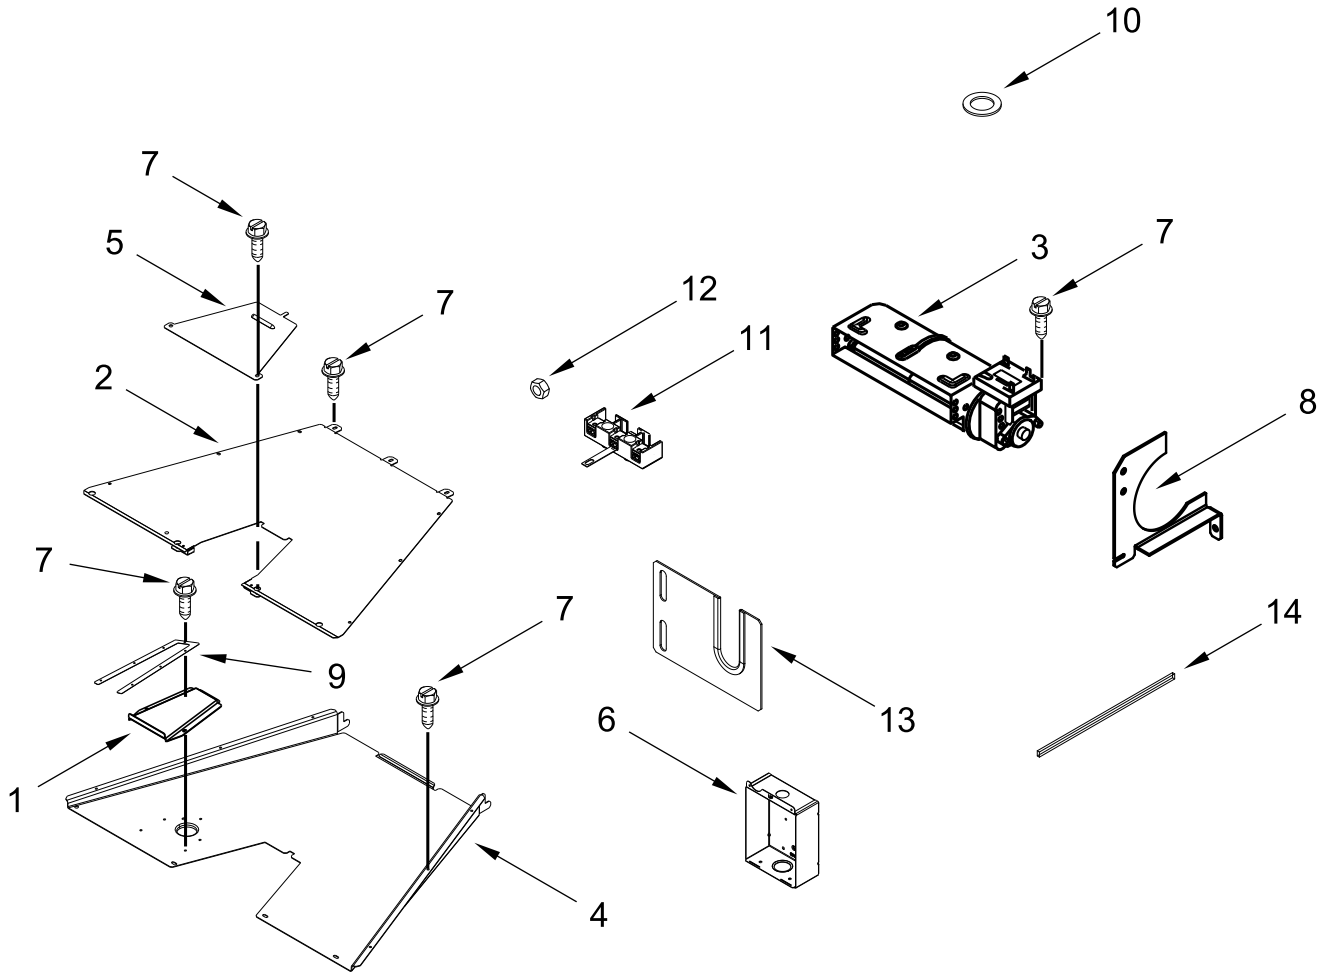

VENTING PARTS

VENTING PARTS

<u>Illus.</u> <u>No.</u>	<u>Part No.</u>	<u>Description</u>	<u>Illus.</u> <u>No.</u>	<u>Part No.</u>	<u>Description</u>	<u>Illus.</u> <u>No.</u>	<u>Part No.</u>	<u>Description</u>
1	W10818234	Slope, Exhaust Vent (30")	6	W11353392	Box, Terminal	13	W11106956	Cover, Channel
2	W11105223	Vent, Cooling Top (30")	7	7101P426-60	Screw	14	W10919715	Gasket
3	W11200129	Blower	8	W11047754	Bracket, Blower Mount			
4	W11105222	Vent, Cooling Bottom (30")	9	W10270397	Seal, Vent Slope (30")			
5	W11109518	Plate, Cooling Latch	10	W10270396	Seal, Chimney			
			11	9761958	Block, Terminal			
			12	112432	Nut, Hex