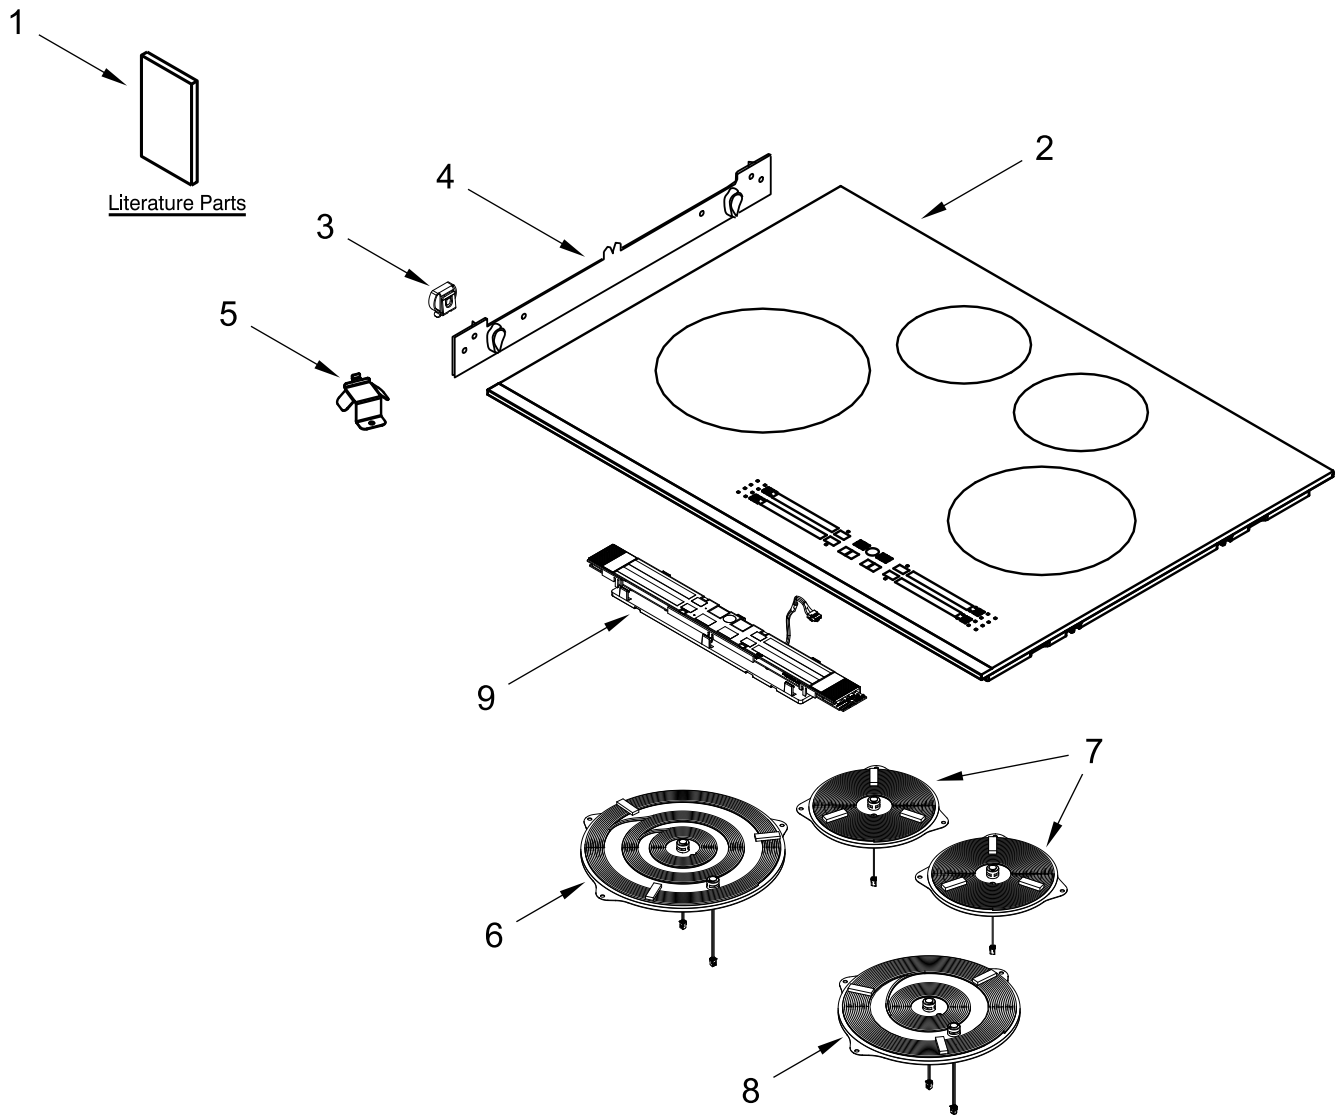

**30" INDUCTION COOKTOP**

**MODELS:**

WCI55US0JS00 (Stainless)

# COOKTOP PARTS