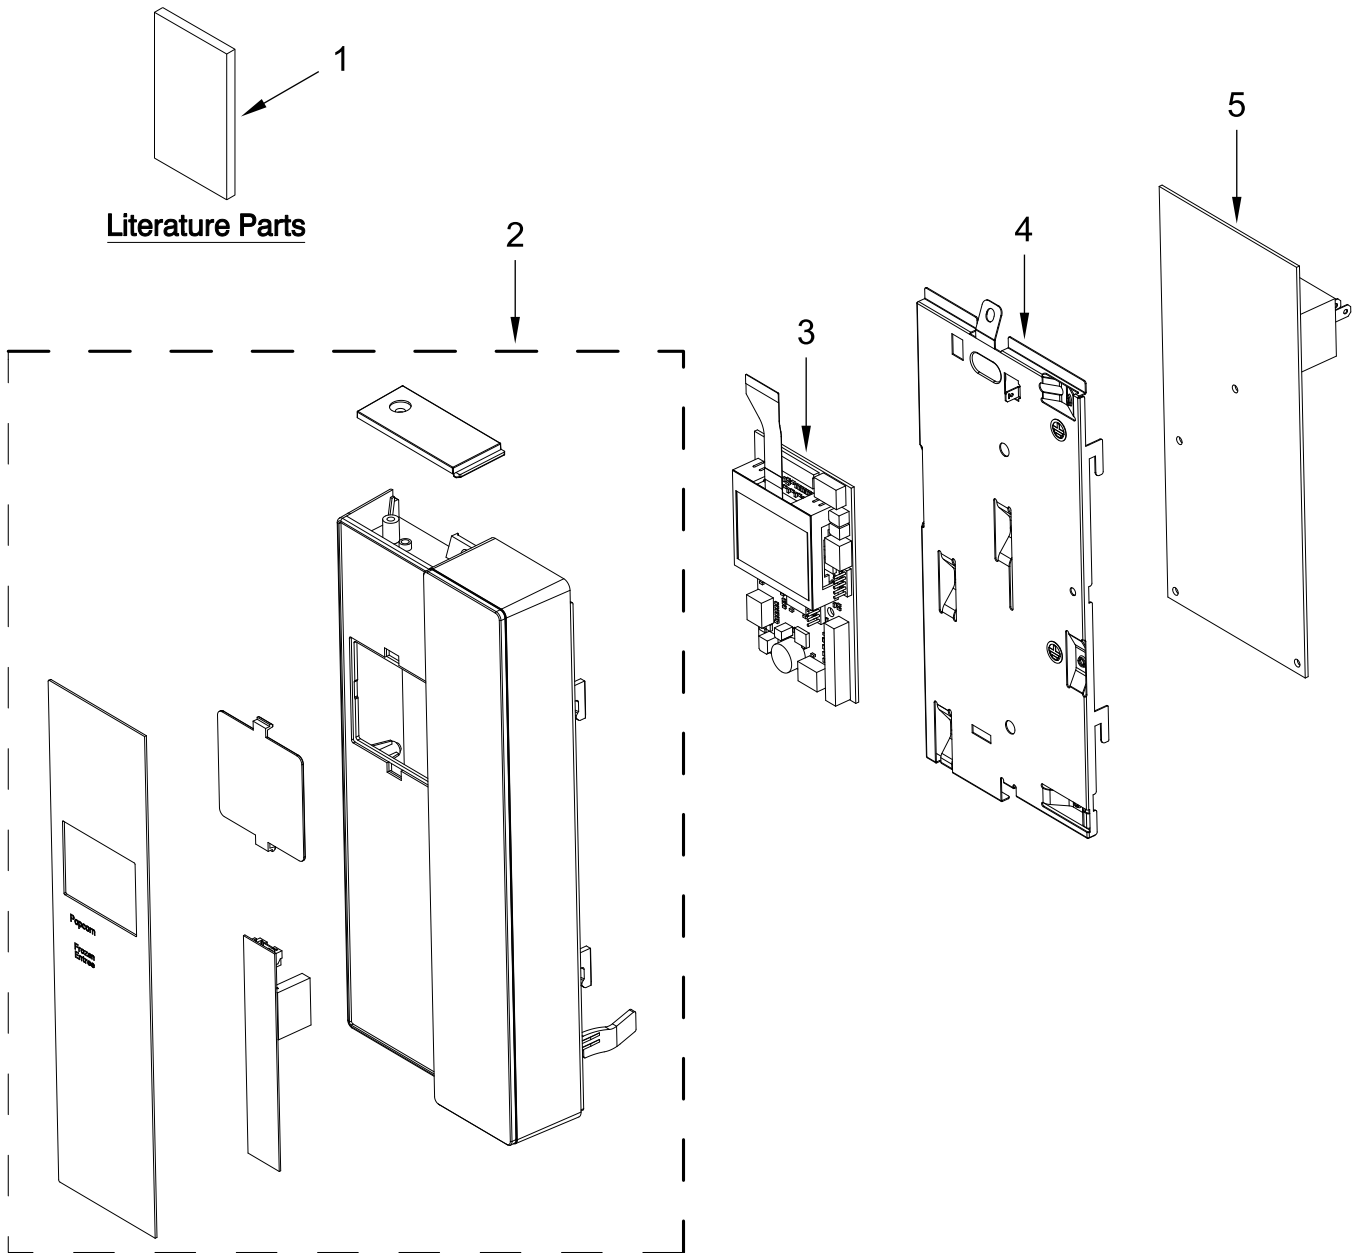

**1.1 CUBIC FOOT BUILT IN MICROWAVE
(Standard Trim Kit)**

MODELS:

WMT55511KS0 (Stainless)

CONTROL PANEL PARTS

CONTROL PANEL PARTS

<u>Illus. No.</u>	<u>Part No.</u>	<u>Description</u>	<u>Illus. No.</u>	<u>Part No.</u>	<u>Description</u>
1		Literature Parts	3	W11398542	PCBA, User Interface
	W11412752	Installation Instructions	4	W11083284	Backer, Control
	W11412755	Owner's Manual	5	W11398532	PCBA, Appliance Control Unit
	W11415591	Tech Sheet			
2		Panel, Control			
	W11453236	Black			

DOOR AND TRIM PARTS

DOOR AND TRIM PARTS

<u>Illus.</u> <u>No.</u>	<u>Part No.</u>	<u>Description</u>	<u>Illus.</u> <u>No.</u>	<u>Part No.</u>	<u>Description</u>
1		Door, Complete	3	W11393537	Hardware, Installation
	W11453237	Black	4	W11454891	Cooling Duct, Standard
2	W11435431	Trim Kit, Standard	5	W11454889	Mounting Rail, Standard
	W11435432	Trim Kit, Standard with Cut-Out	6	W11409101	Pin, Locating
		NOTE : For Store Displays			