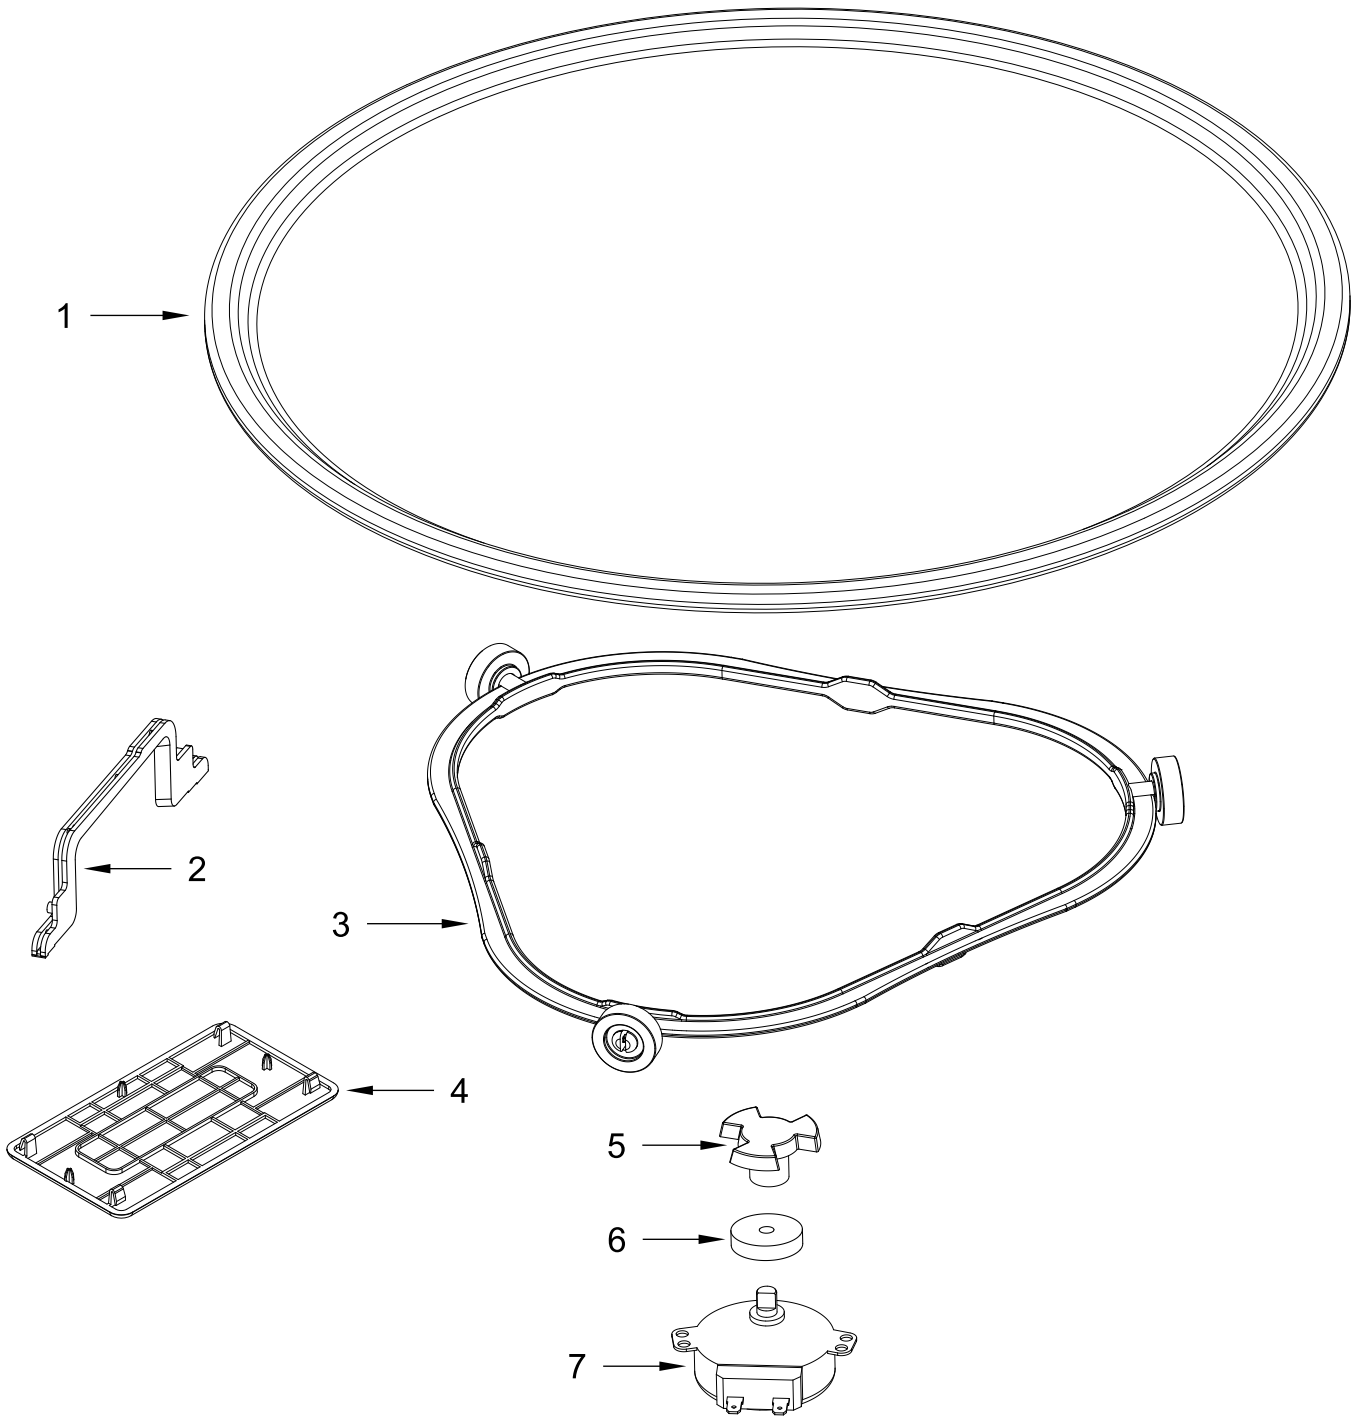

DOOR AND TRIM PARTS

DOOR AND TRIM PARTS

<u>Illus.</u> <u>No.</u>	<u>Part No.</u>	<u>Description</u>	<u>Illus.</u> <u>No.</u>	<u>Part No.</u>	<u>Description</u>
1		Door, Complete	3	W11393537	Hardware, Installation
	W11453237	Black	4	W11454891	Cooling Duct, Standard
2	W11435431	Trim Kit, Standard	5	W11454889	Mounting Rail, Standard
	W11435432	Trim Kit, Standard with Cut-Out	6	W11409101	Pin, Locating
		NOTE : For Store Displays			

AIR FLOW PARTS

AIR FLOW PARTS

<u>Illus.</u> <u>No.</u>	<u>Part No.</u>	<u>Description</u>	<u>Illus.</u> <u>No.</u>	<u>Part No.</u>	<u>Description</u>	<u>Illus.</u> <u>No.</u>	<u>Part No.</u>	<u>Description</u>
1	W11095828	Channel, Hood Back	7	W11186948	Foil, Lamp	13	W11099491	Holder, Wire
2	W11095827	Air Deflector, Right	8	W11405836	Seal, Lighting	14	W10138793	Fuse
3	W11412771	Deflector, Left Back	9	W11086300	Housing, Cavity Lighting	15	W10245194	Holder, Fuse
4	W11095814	Divider, Air	10	W11414610	Lamp, Halogen	16	W11126543	Seal, Rubber
5	W11095794	Deflector, Cooling Fan	11	W11108230	Outlet, Cavity (Back)	17	W11334527	Magnetron
6	W11095804	Hood Deflector, Right	12	W11323215	Housing, Tranformer	18	W11378280	Thermostat, Magnetron

TURNTABLE PARTS

TURNTABLE PARTS

<u>Illus.</u> <u>No.</u>	<u>Part No.</u>	<u>Description</u>	<u>Illus.</u> <u>No.</u>	<u>Part No.</u>	<u>Description</u>	<u>Illus.</u> <u>No.</u>	<u>Part No.</u>	<u>Description</u>
1	W11401221	Turntable	3	W11387723	Ring, Turntable	6	8184109	Seal, Waterproof
2	W11126541	Seal, Waveguide	4	W11193296	Cover, Waveguide	7	W10466420	Motor, Turntable
			5	W11387721	Driver, Turntable			