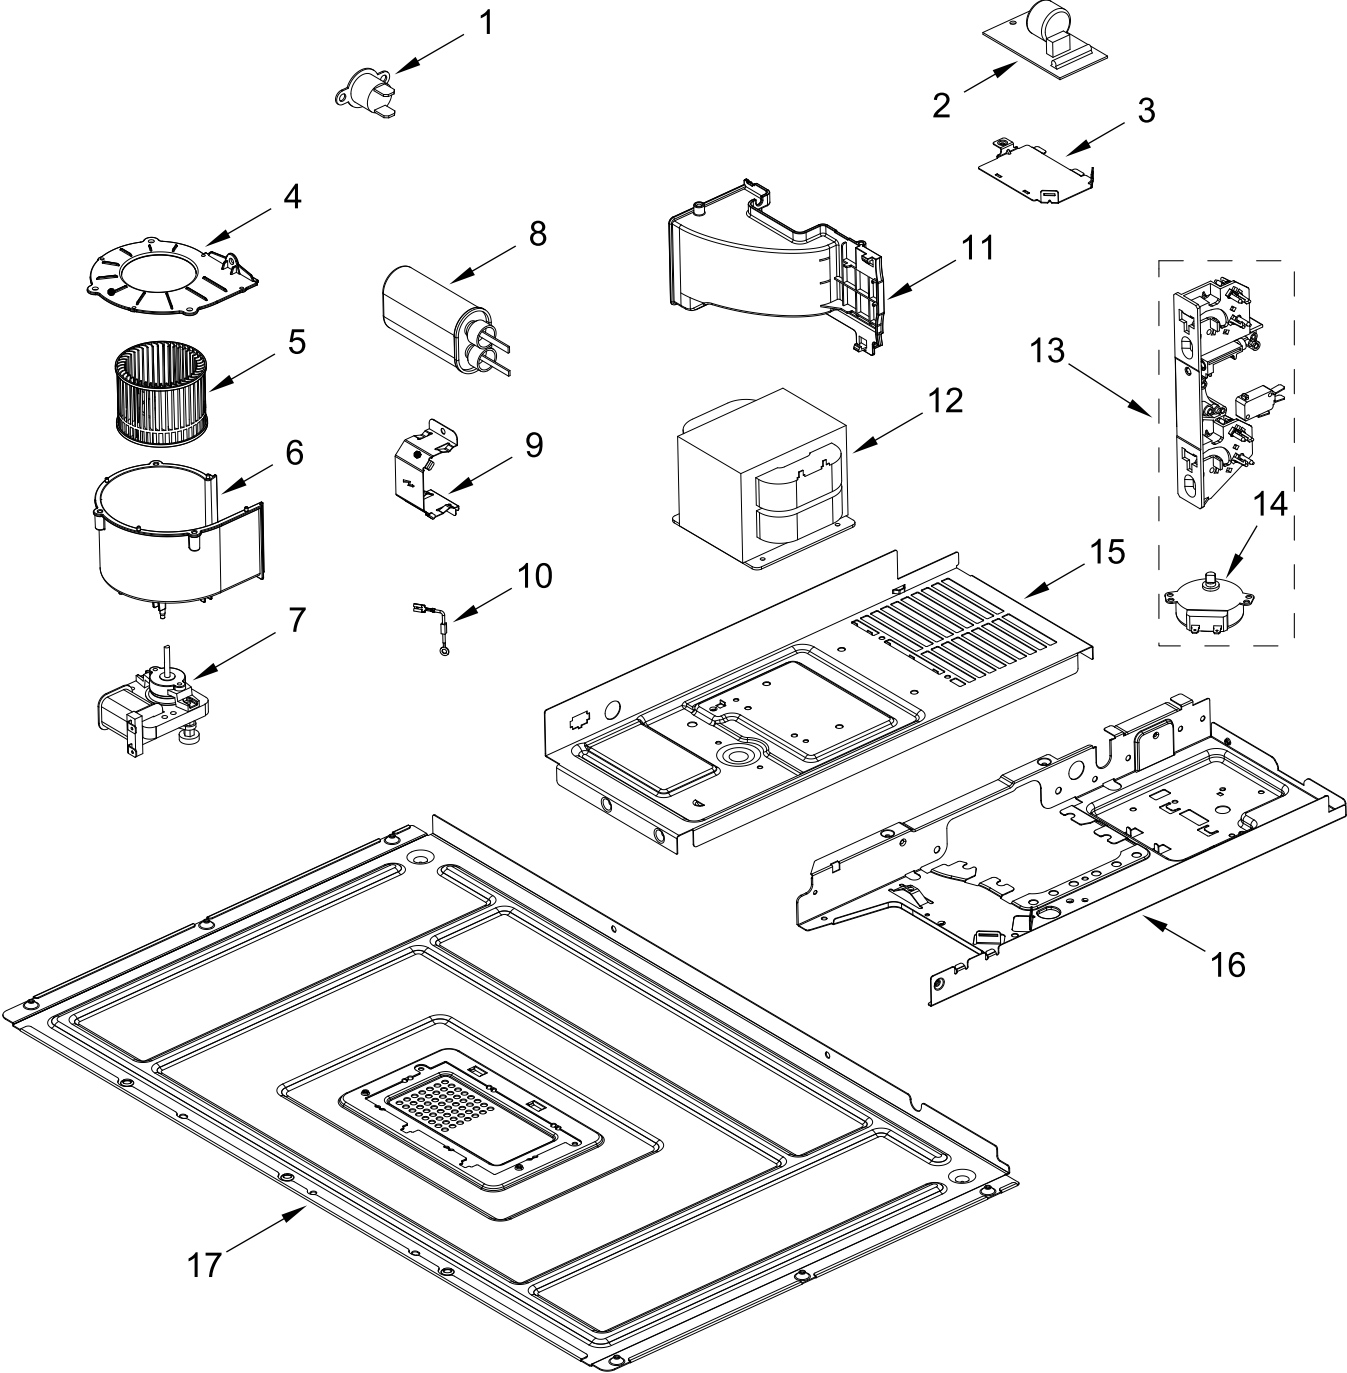

INTERIOR AND VENTILATION PARTS

INTERIOR AND VENTILATION PARTS

<u>Illus.</u> <u>No.</u>	<u>Part No.</u>	<u>Description</u>	<u>Illus.</u> <u>No.</u>	<u>Part No.</u>	<u>Description</u>	<u>Illus.</u> <u>No.</u>	<u>Part No.</u>	<u>Description</u>
1	W11378281	Thermostat, Cavity	8	W11196080	Capacitor, High Voltage	13	W11479930	Assembly, Interlock (Includes Switches)
2	W11425905	Board, Noise Filter	9	W11095808	Bracket, Capacitor	14	W11044953	Motor, Door Eject
3	W10313274	Bracket, Noise Filter	10	W10492278	Diode, High Voltage	15	W11164809	Chassis, Transformer
4	W11088345	Cover, Cooling Fan	11	W11088358	Air Guide, Magnetron	16	W11440761	Plate, Chassis
5	W11088354	Wheel, Cooling Fan	12	W11334531	Transformer, High Voltage	17	W11449943	Plate, Bottom
6	W11088352	Housing, Cooling Fan						
7	W11325927	Motor, Cooling Fan