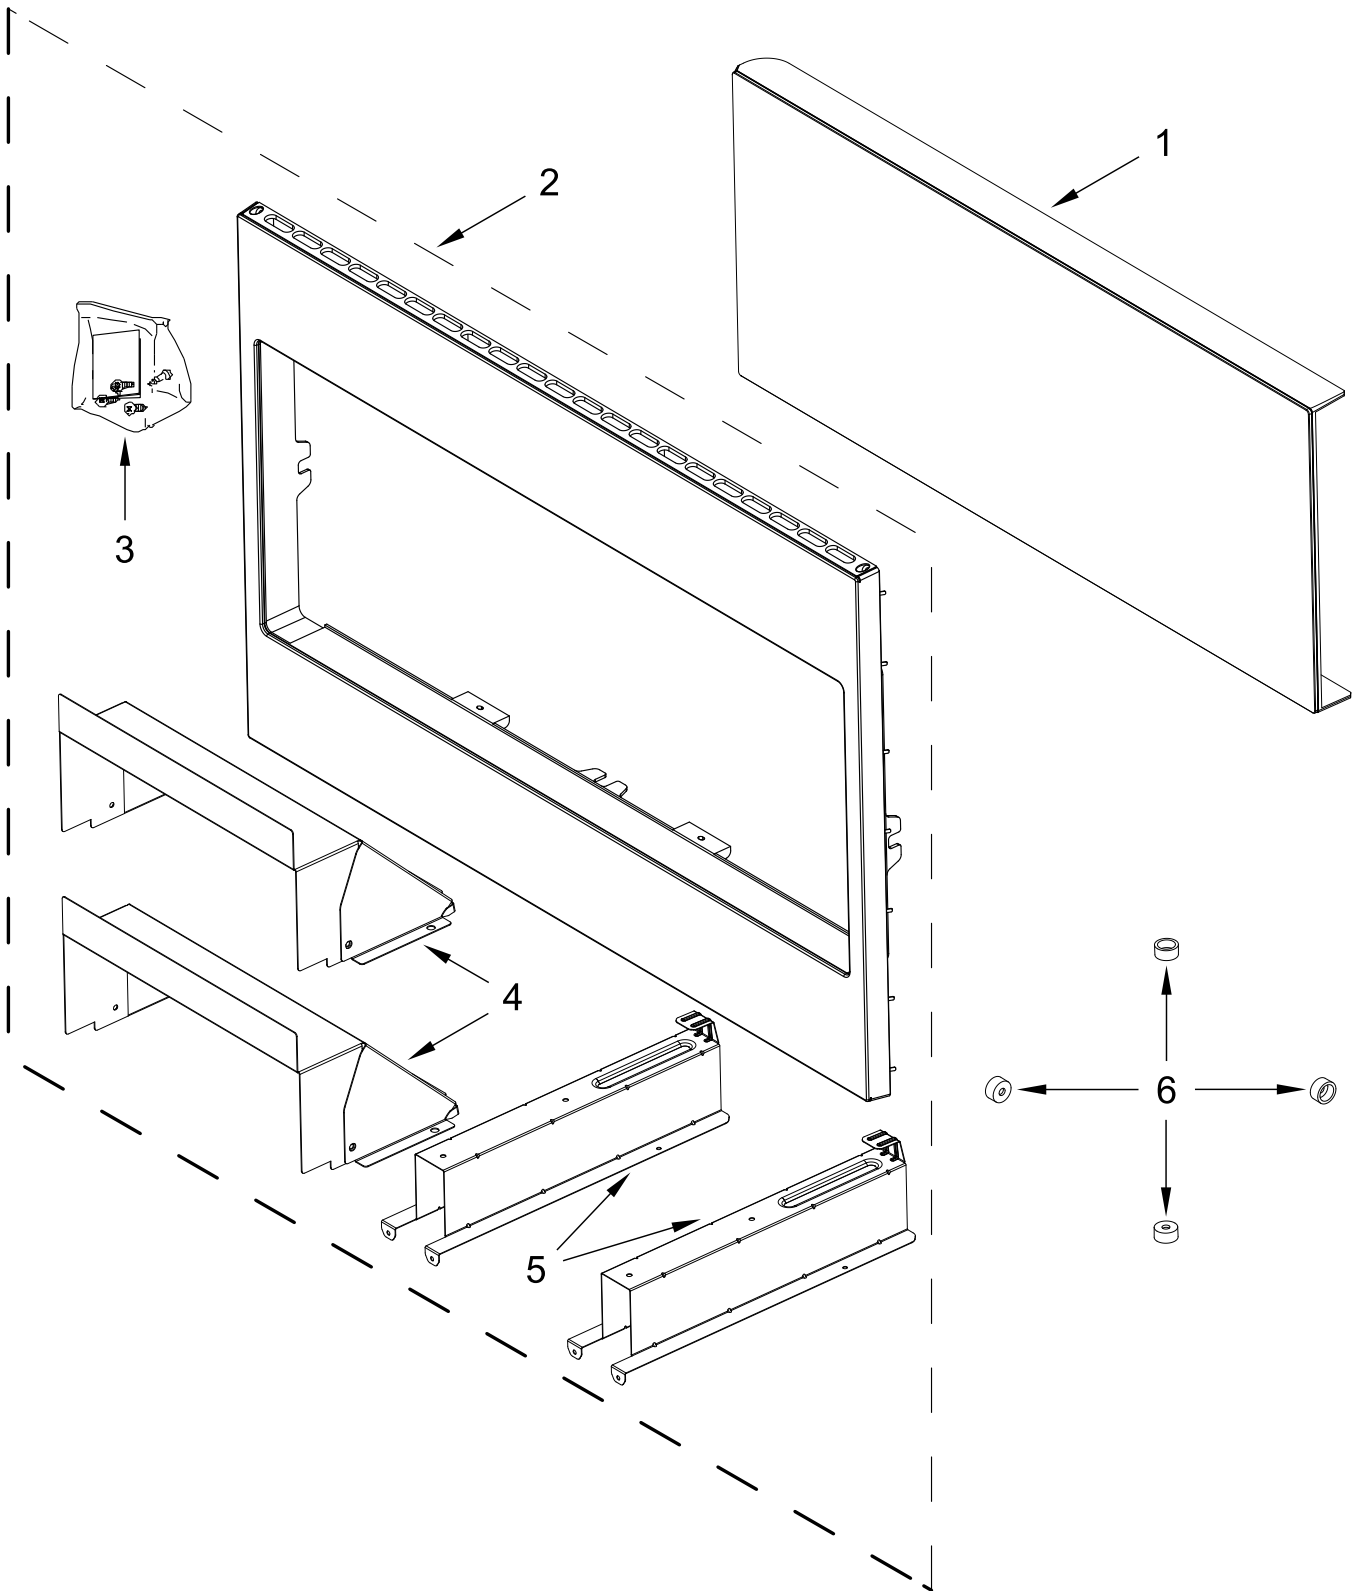

**1.1 CUBIC FOOT BUILT IN MICROWAVE
(Standard Trim Kit)**

MODELS:

WMT55511KS0 (Stainless)

CONTROL PANEL PARTS

CONTROL PANEL PARTS

<u>Illus. No.</u>	<u>Part No.</u>	<u>Description</u>	<u>Illus. No.</u>	<u>Part No.</u>	<u>Description</u>
1		Literature Parts	3	W11398542	PCBA, User Interface
	W11412752	Installation Instructions	4	W11083284	Backer, Control
	W11412755	Owner's Manual	5	W11398532	PCBA, Appliance Control Unit
	W11415591	Tech Sheet			
2		Panel, Control			
	W11453236	Black			

DOOR AND TRIM PARTS

DOOR AND TRIM PARTS

<u>Illus.</u> <u>No.</u>	<u>Part No.</u>	<u>Description</u>	<u>Illus.</u> <u>No.</u>	<u>Part No.</u>	<u>Description</u>
1		Door, Complete	3	W11393537	Hardware, Installation
	W11453237	Black	4	W11454891	Cooling Duct, Standard
2	W11435431	Trim Kit, Standard	5	W11454889	Mounting Rail, Standard
	W11435432	Trim Kit, Standard with Cut-Out	6	W11409101	Pin, Locating
		NOTE : For Store Displays			