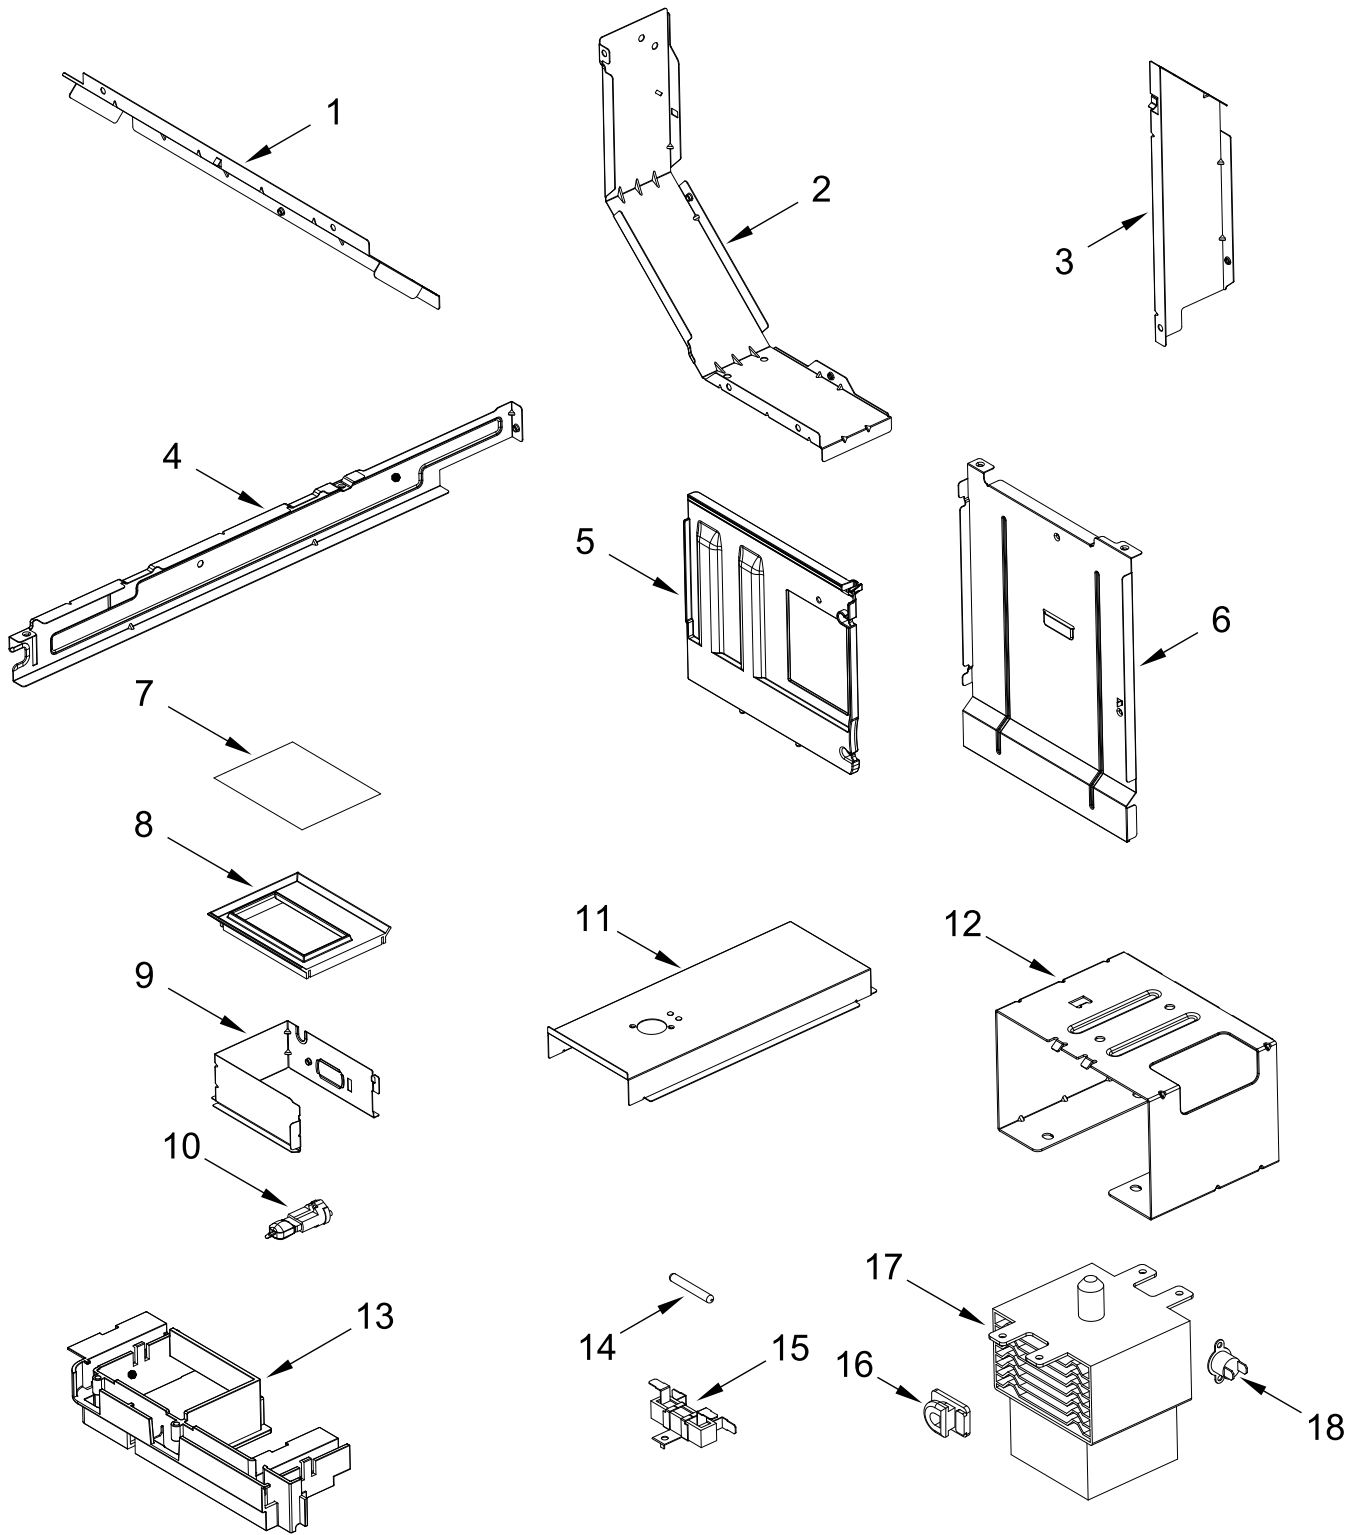

AIR FLOW PARTS

AIR FLOW PARTS

<u>Illus.</u> <u>No.</u>	<u>Part No.</u>	<u>Description</u>	<u>Illus.</u> <u>No.</u>	<u>Part No.</u>	<u>Description</u>	<u>Illus.</u> <u>No.</u>	<u>Part No.</u>	<u>Description</u>
1	W11095828	Channel, Hood Back	7	W11186948	Foil, Lamp	13	W11099491	Holder, Wire
2	W11095827	Air Deflector, Right	8	W11405836	Seal, Lighting	14	W10138793	Fuse
3	W11412771	Deflector, Left Back	9	W11086300	Housing, Cavity Lighting	15	W10245194	Holder, Fuse
4	W11095814	Divider, Air	10	W11414610	Lamp, Halogen	16	W11126543	Seal, Rubber
5	W11095794	Deflector, Cooling Fan	11	W11108230	Outlet, Cavity (Back)	17	W11334527	Magnetron
6	W11095804	Hood Deflector, Right	12	W11323215	Housing, Tranformer	18	W11378280	Thermostat, Magnetron