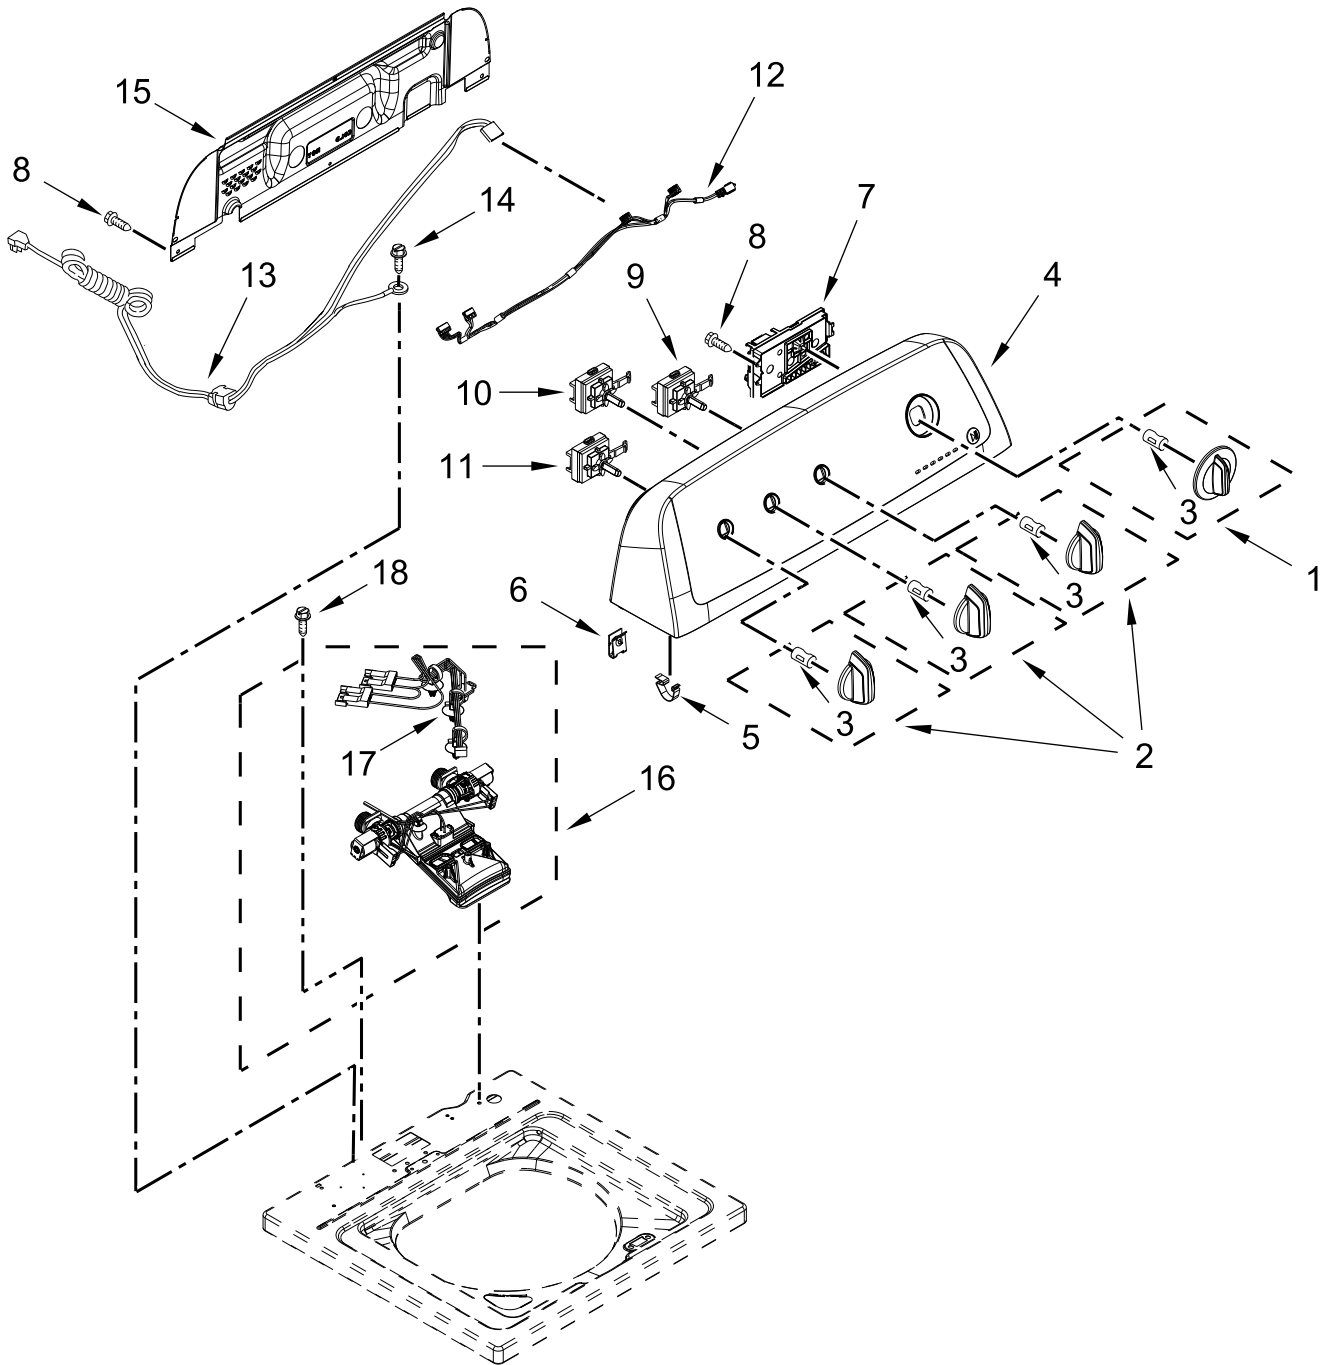

AUTOMATIC WASHER

MODELS:

WTW4855HW2 (White)

TOP AND CABINET PARTS

TOP AND CABINET PARTS

<u>Illus. No.</u>	<u>Part No.</u>	<u>Description</u>	<u>Illus. No.</u>	<u>Part No.</u>	<u>Description</u>	<u>Illus. No.</u>	<u>Part No.</u>	<u>Description</u>
1		Literature Parts	8		Strike, Lid Lock	20	W10660565	Screw
	W11354658	Owners Manual		W10714899	White	21	356138	Clamp, Hose
	W11354852	Quick Start Guide	9	W10273971	Screw	22	W11179235	Foot Assembly, Leveling
	W11447418	Tech Sheet	10	W10192089	Dispenser, Bleach	23	W10339879	Tie, Cable
	W11360542	Energy Guide	11	W10280024	U-Bend, Drain Hose	24	W10684258	Pad, Lid Hinge
2		Top	12	21258	Bearing, Lid Hinge	25	W10676061	Cover, Harness
	W10686446	White	13	90016	Clip, Harness	26	3400076	Screw
3		Assembly, Lid and Bumper	14	W10682535	Latch, Lid Lock Assembly	27	W11203364	Hose, Outer Drain Assembly
	W10027624	White	15	8281163	Screw (Stainless)			
4	9724509	Bumper	16	W11417173	Panel, Rear			
5	9740848	Screw	17		Cabinet			
6	91770	Hinge, Lid (Left Hand)		W10478060	White			
	54583	Hinge, Lid (Right Hand)	18	W10215098	Brace, Cabinet Top - Front			
7	W10119872	Screw	19	W10512626	Channel, Top Rear			

CONTROLS AND WATER INLET PARTS

CONTROLS AND WATER INLET PARTS

<u>Illus.</u> <u>No.</u>	<u>Part No.</u>	<u>Description</u>	<u>Illus.</u> <u>No.</u>	<u>Part No.</u>	<u>Description</u>	<u>Illus.</u> <u>No.</u>	<u>Part No.</u>	<u>Description</u>
1		Knob, Timer	7	W11476577	Control Unit Assembly, Machine and Motor	12	W10694671	Harness, Upper
	W11158829	White				13	W10711784	Cord, Power
2		Assembly, Control Knob	8	W10660565	Screw	14	3400076	Screw
	W11160348	White	9	W10414398	Switch, Rotary Encoder (4 Position)	15	W10409320	Panel, Console Rear Cover
3	8536939	Clip, Spring	10	W10414381	Switch, Rotary Encoder (2 Position)	16	W10869800	Inlet Assembly, Water
4	W11158207	Panel, Console	11	W10414411	Switch, Rotary Encoder (5 Position)	17	W10868094	Harness, Valve
5	8312709	Clip, Console				18	W10213953	Screw
6	W10298336	Nut, "U"						