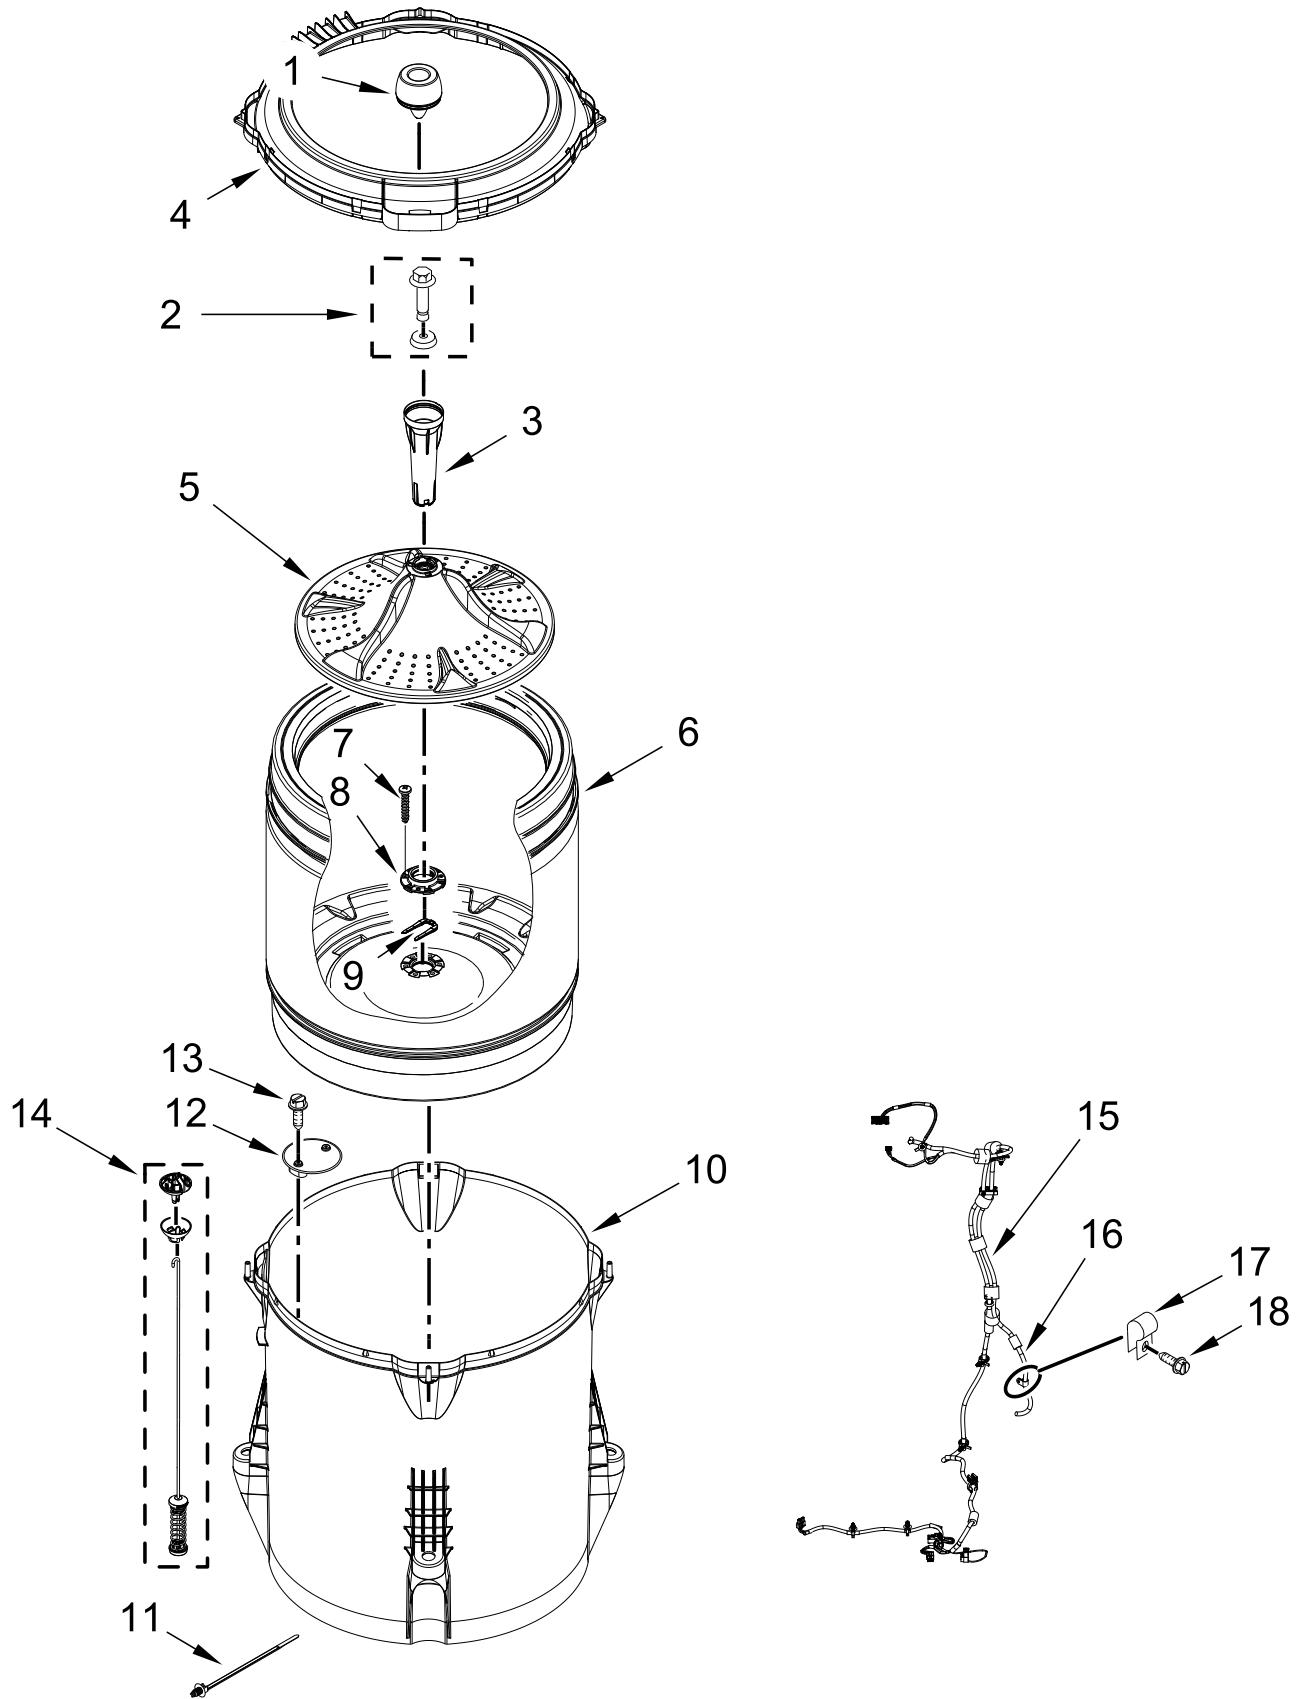

BASKET AND TUB PARTS

BASKET AND TUB PARTS

<u>Illus.</u> <u>No.</u>	<u>Part No.</u>	<u>Description</u>	<u>Illus.</u> <u>No.</u>	<u>Part No.</u>	<u>Description</u>	<u>Illus.</u> <u>No.</u>	<u>Part No.</u>	<u>Description</u>
1	W10777969	Dispenser Assembly	10	W10238320	Tub	16	W10520039	Hose, Pressure Switch
2	W11121786	Bolt and Washer	11	W10339680	Cable Tie	17	W10005430	Clamp, Cable
3	W10680220	Barrel, Agitator	12	W10215093	Filter, Drain Pump	18	8533943	Screw
4	W11043544	Tub Ring	13	8533928	Screw			
5	W10680219	Impeller (Washplate)	14	W11226768	Damper Assembly, Tub Suspension (Set Of 4-Includes Suspension Bushings and Suspension Balls)			
6	W11172199	Basket Assembly						
7	8533953	Screw						
8	W10396887	Hub - Driven, Basket	15	W11450610	Harness, Lower			
9	W10402178	Retainer, Drive Block