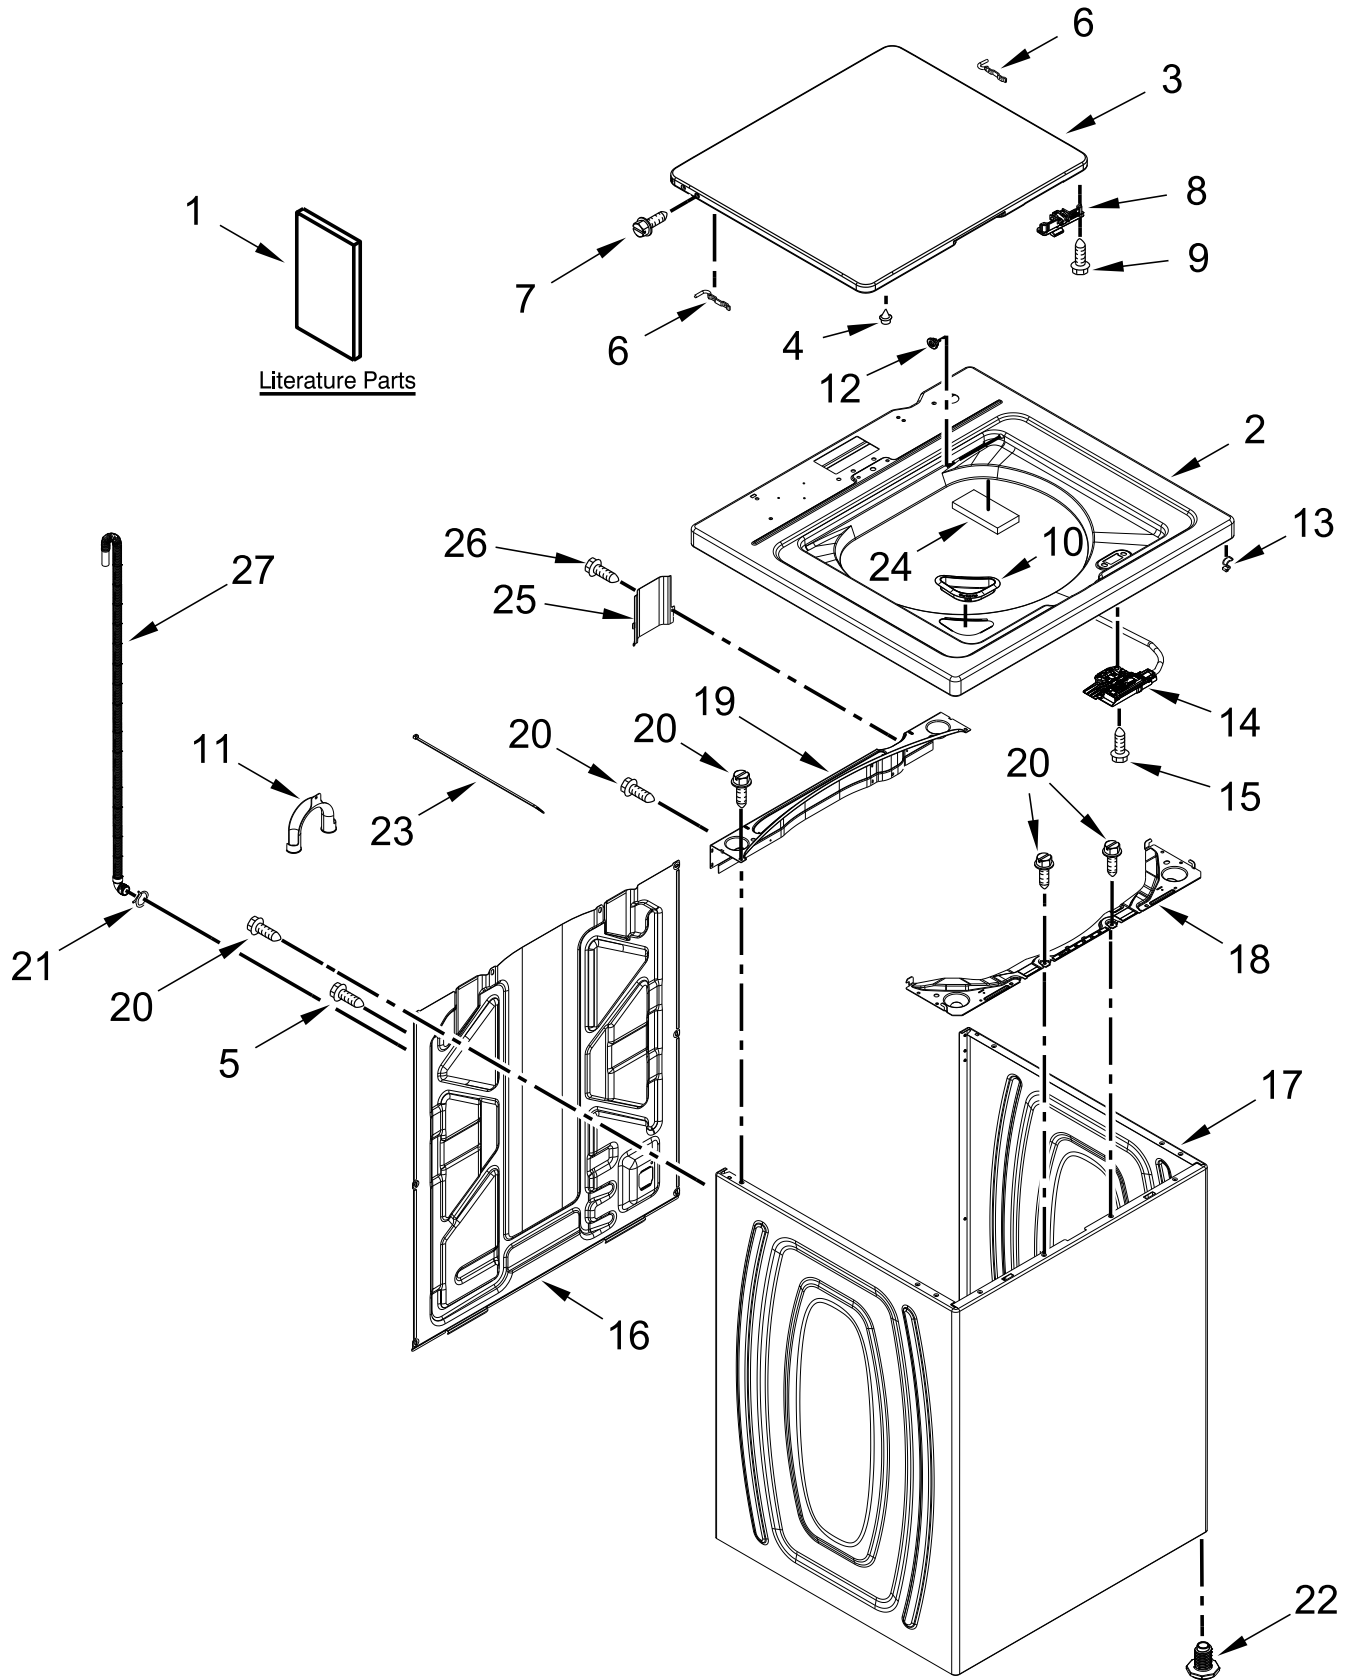

AUTOMATIC WASHER

MODELS:

WTW4855HW2 (White)

TOP AND CABINET PARTS

TOP AND CABINET PARTS

<u>Illus. No.</u>	<u>Part No.</u>	<u>Description</u>	<u>Illus. No.</u>	<u>Part No.</u>	<u>Description</u>	<u>Illus. No.</u>	<u>Part No.</u>	<u>Description</u>
1		Literature Parts	8		Strike, Lid Lock	20	W10660565	Screw
	W11354658	Owners Manual		W10714899	White	21	356138	Clamp, Hose
	W11354852	Quick Start Guide	9	W10273971	Screw	22	W11179235	Foot Assembly, Leveling
	W11447418	Tech Sheet	10	W10192089	Dispenser, Bleach	23	W10339879	Tie, Cable
	W11360542	Energy Guide	11	W10280024	U-Bend, Drain Hose	24	W10684258	Pad, Lid Hinge
2		Top	12	21258	Bearing, Lid Hinge	25	W10676061	Cover, Harness
	W10686446	White	13	90016	Clip, Harness	26	3400076	Screw
3		Assembly, Lid and Bumper	14	W10682535	Latch, Lid Lock Assembly	27	W11203364	Hose, Outer Drain Assembly
	W10027624	White	15	8281163	Screw (Stainless)			
4	9724509	Bumper	16	W11417173	Panel, Rear			
5	9740848	Screw	17		Cabinet			
6	91770	Hinge, Lid (Left Hand)		W10478060	White			
	54583	Hinge, Lid (Right Hand)	18	W10215098	Brace, Cabinet Top - Front			
7	W10119872	Screw	19	W10512626	Channel, Top Rear			

CONTROLS AND WATER INLET PARTS

CONTROLS AND WATER INLET PARTS

<u>Illus.</u> <u>No.</u>	<u>Part No.</u>	<u>Description</u>	<u>Illus.</u> <u>No.</u>	<u>Part No.</u>	<u>Description</u>	<u>Illus.</u> <u>No.</u>	<u>Part No.</u>	<u>Description</u>
1		Knob, Timer	7	W11476577	Control Unit Assembly, Machine and Motor	12	W10694671	Harness, Upper
	W11158829	White				13	W10711784	Cord, Power
2		Assembly, Control Knob	8	W10660565	Screw	14	3400076	Screw
	W11160348	White	9	W10414398	Switch, Rotary Encoder (4 Position)	15	W10409320	Panel, Console Rear Cover
3	8536939	Clip, Spring	10	W10414381	Switch, Rotary Encoder (2 Position)	16	W10869800	Inlet Assembly, Water
4	W11158207	Panel, Console	11	W10414411	Switch, Rotary Encoder (5 Position)	17	W10868094	Harness, Valve
5	8312709	Clip, Console				18	W10213953	Screw
6	W10298336	Nut, "U"						