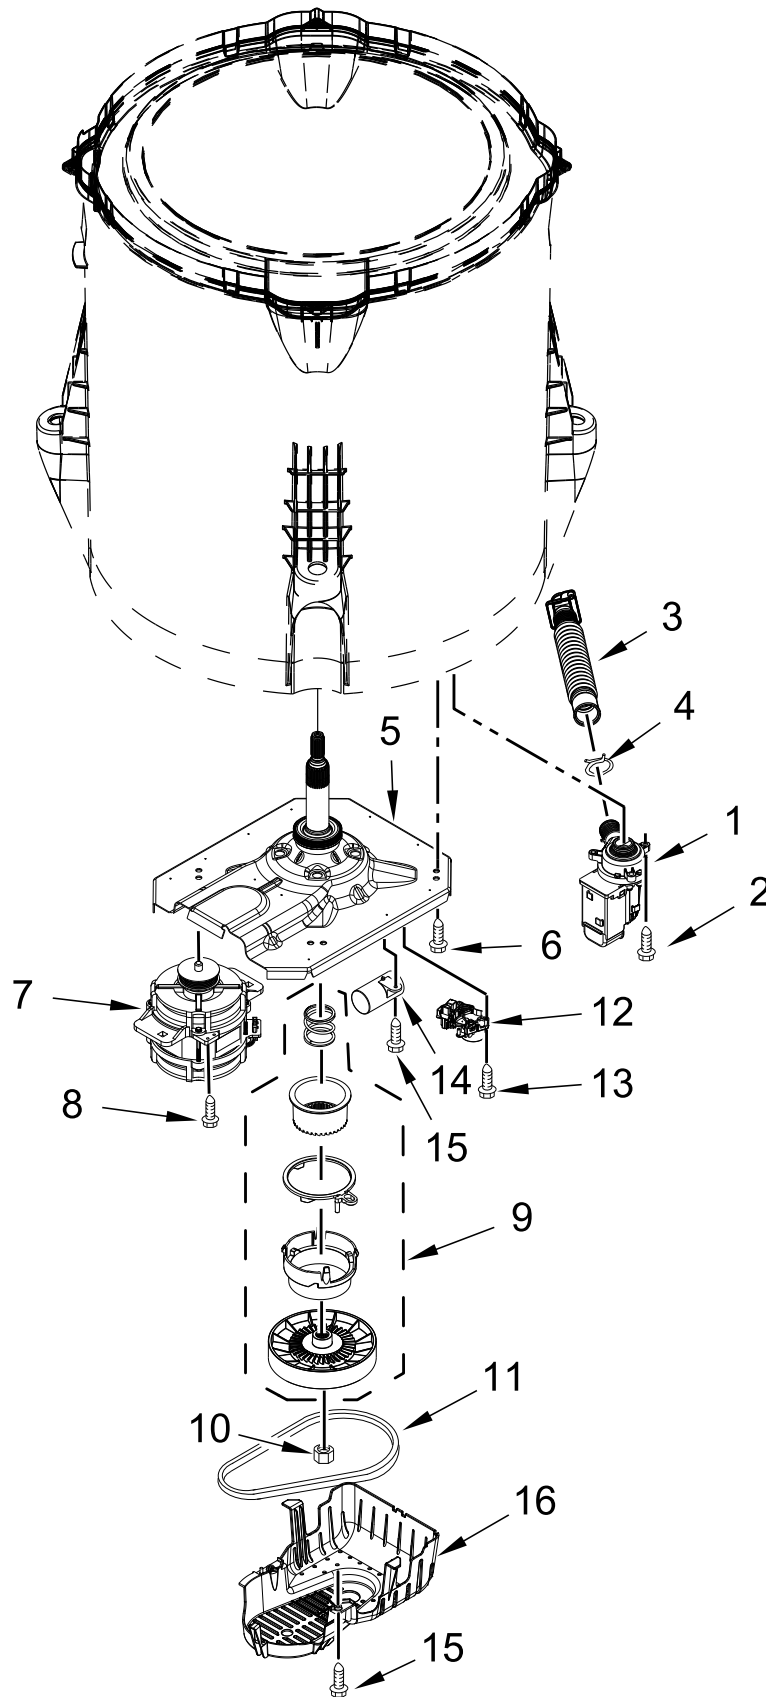

GEARCASE, MOTOR AND PUMP PARTS

GEARCASE, MOTOR AND PUMP PARTS

<u>Illus.</u> <u>No.</u>	<u>Part No.</u>	<u>Description</u>	<u>Illus.</u> <u>No.</u>	<u>Part No.</u>	<u>Description</u>	<u>Illus.</u> <u>No.</u>	<u>Part No.</u>	<u>Description</u>
1	W10775446	Pump Assembly, Drain	6	W10249633	Screw	12	W10815026	Actuator- Shift
2	W10004910	Screw	7	W11222394	Motor, Drive	13	9741052	Screw
3	W10763078	Hose, Inner Drain Assembly	8	W10094780	Screw	14	W11162561	Capacitor, Motor Run
4	8317496	Clamp, Hose	9	W10721967	Splutch Kit (60Hz)	15	357640	Screw
5	W10870912	Gearcase Assembly	10	W10604214	Nut	16	W11087188	Shield, Pulley Cover
			11	W10808317	Belt, Drive