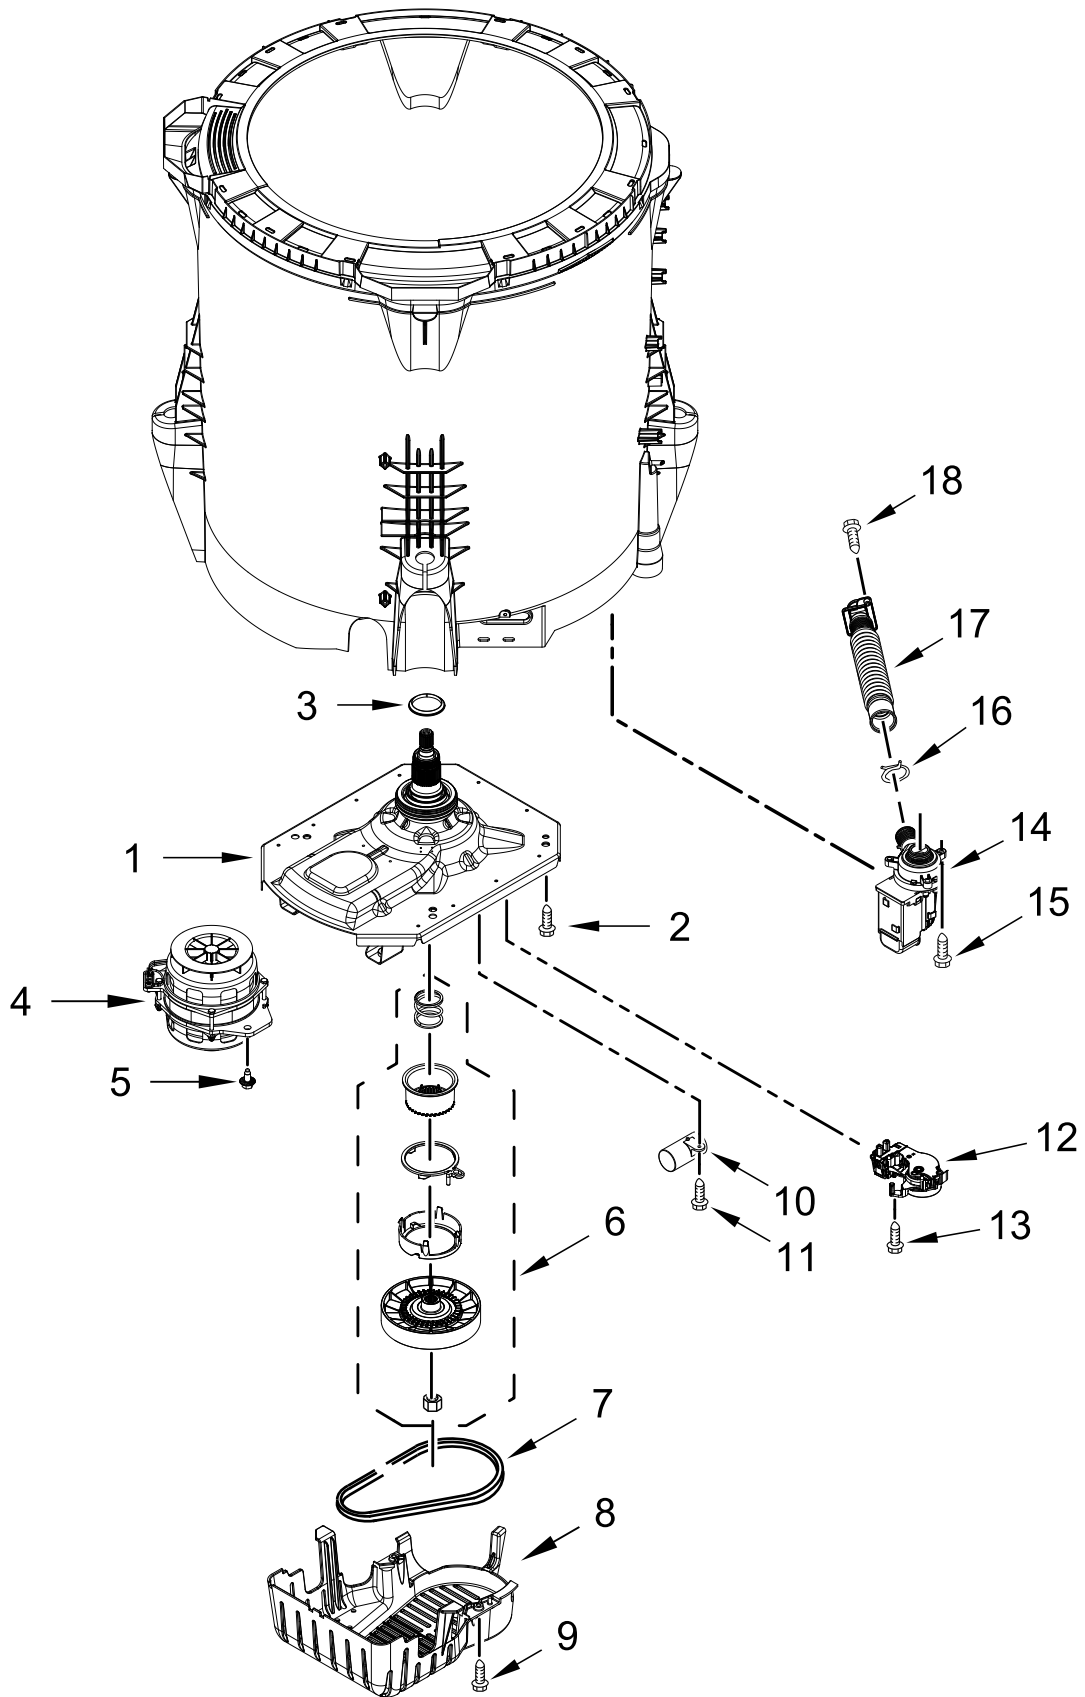

GEARCASE, MOTOR AND PUMP PARTS

GEARCASE, MOTOR AND PUMP PARTS

<u>Illus.</u> <u>No.</u>	<u>Part No.</u>	<u>Description</u>	<u>Illus.</u> <u>No.</u>	<u>Part No.</u>	<u>Description</u>	<u>Illus.</u> <u>No.</u>	<u>Part No.</u>	<u>Description</u>
1	W11164183	Gearcase Assembly	9	357640	Screw	17	W10763078	Hose, Inner Drain Assembly
2	W10249633	Screw	10	W11162560	Capacitor, Motor Run	18	9740848	Screw
3	W11218170	Washer, Thrust	11	W10142728	Screw			
4	W10677723	Motor, Drive	12	W11398781	Actuator, Shift			
5	W10094780	Screw	13	9741052	Screw			
6	W10721967	Splutch Kit (60Hz)	14	W11259498	Pump Assembly, Drain			
7	W10808317	Belt, Drive	15	W10004910	Screw			
8	W11087188	Shield, Pulley Cover	16	8317496	Clamp, Hose