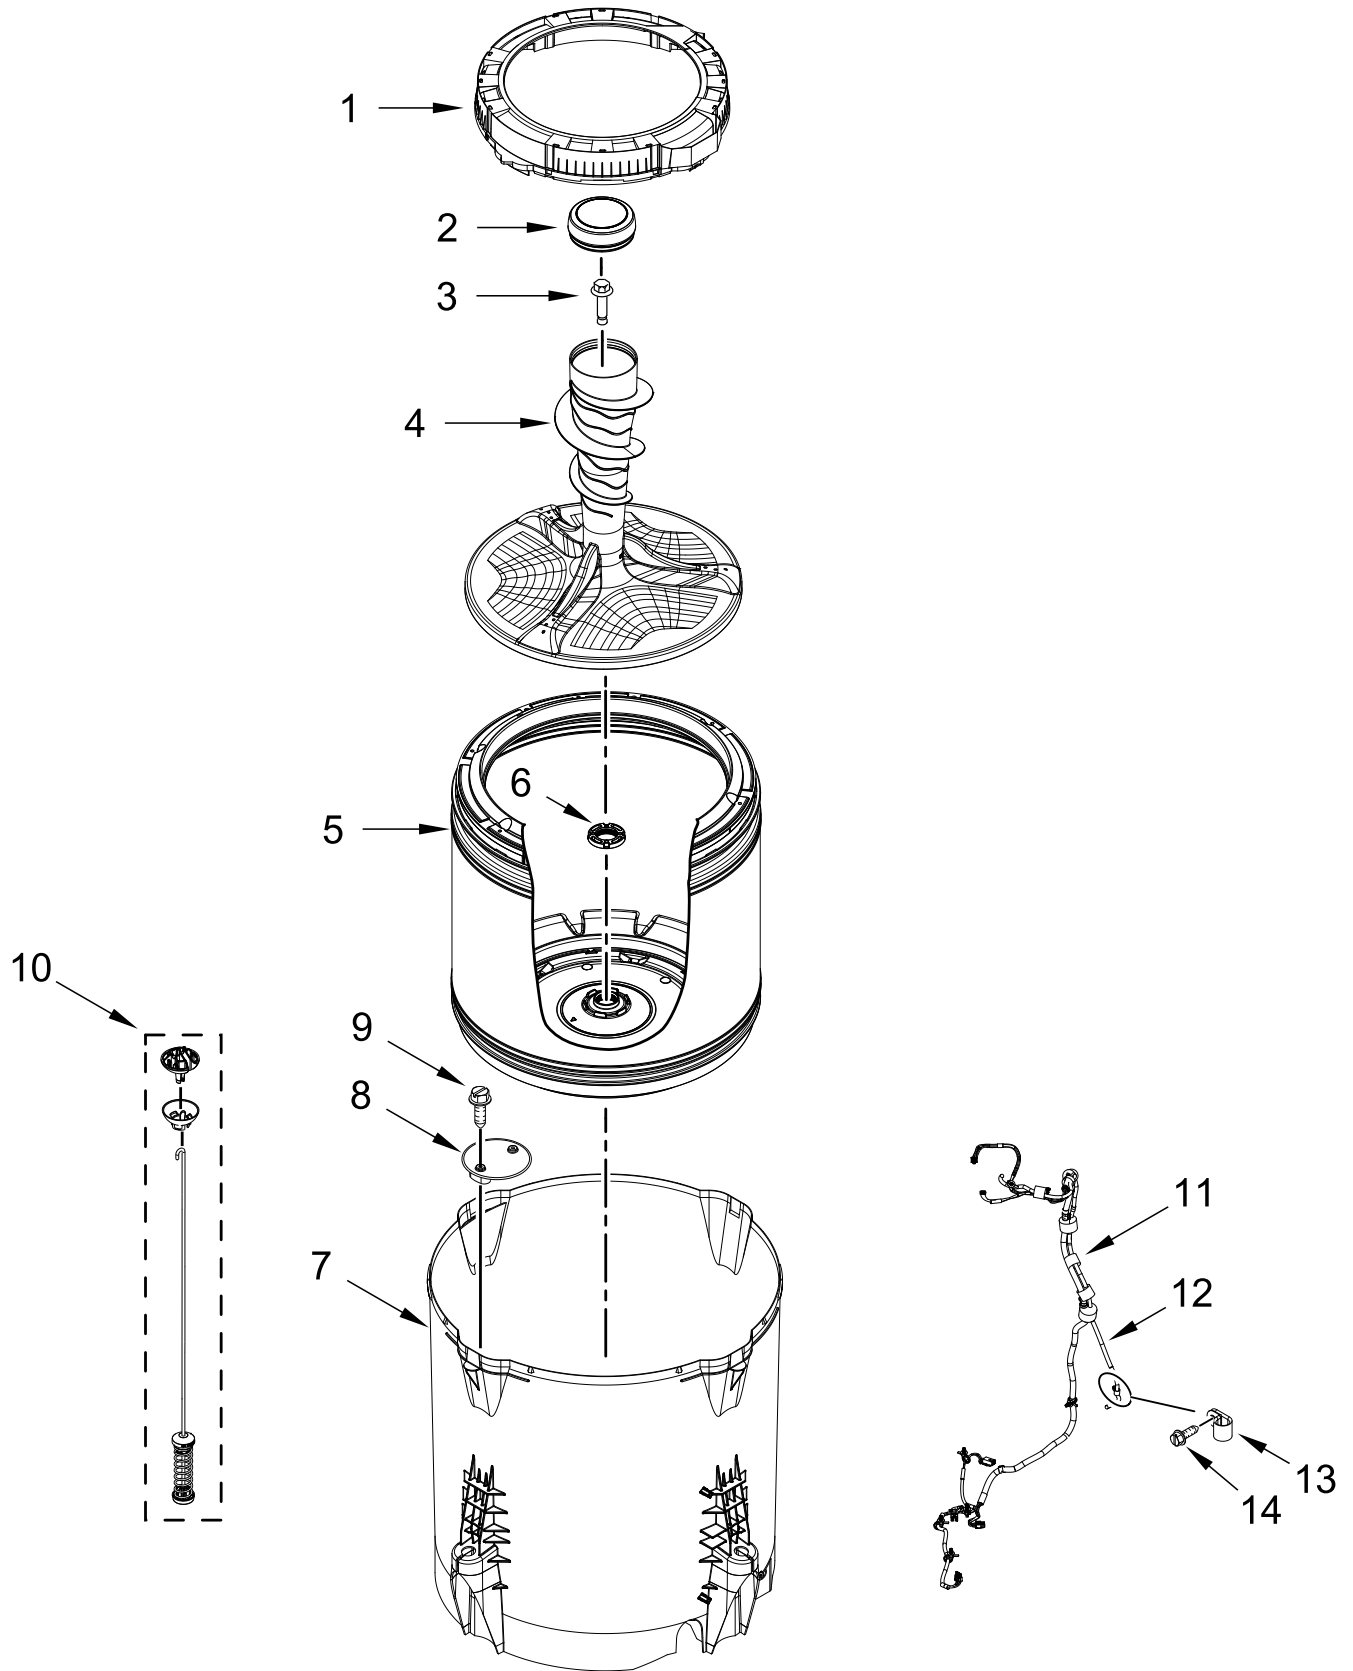

BASKET AND TUB PARTS

BASKET AND TUB PARTS

<u>Illus.</u> <u>No.</u>	<u>Part No.</u>	<u>Description</u>	<u>Illus.</u> <u>No.</u>	<u>Part No.</u>	<u>Description</u>	<u>Illus.</u> <u>No.</u>	<u>Part No.</u>	<u>Description</u>
1	W11094300	Tub Ring	8	W11089264	Filter, Drain Pump	12	W10590949	Hose, Pressure Switch
2	W11269211	Cap, Agitator	9	8533928	Screw	13	W10005430	Clamp, Cable
3	W10625252	Screw	10	W11171694	Damper Assembly, Tub Suspension (Set Of 4-Includes Suspension Bushings and Suspension Balls)	14	W10238319	Screw
4	W10821990	Agitator (Complete)						
5	W11178224	Basket Assembly						
6	W11183985	Basket, Lock Nut						
7	W11219115	Tub	11	W11405458	Harness, Lower