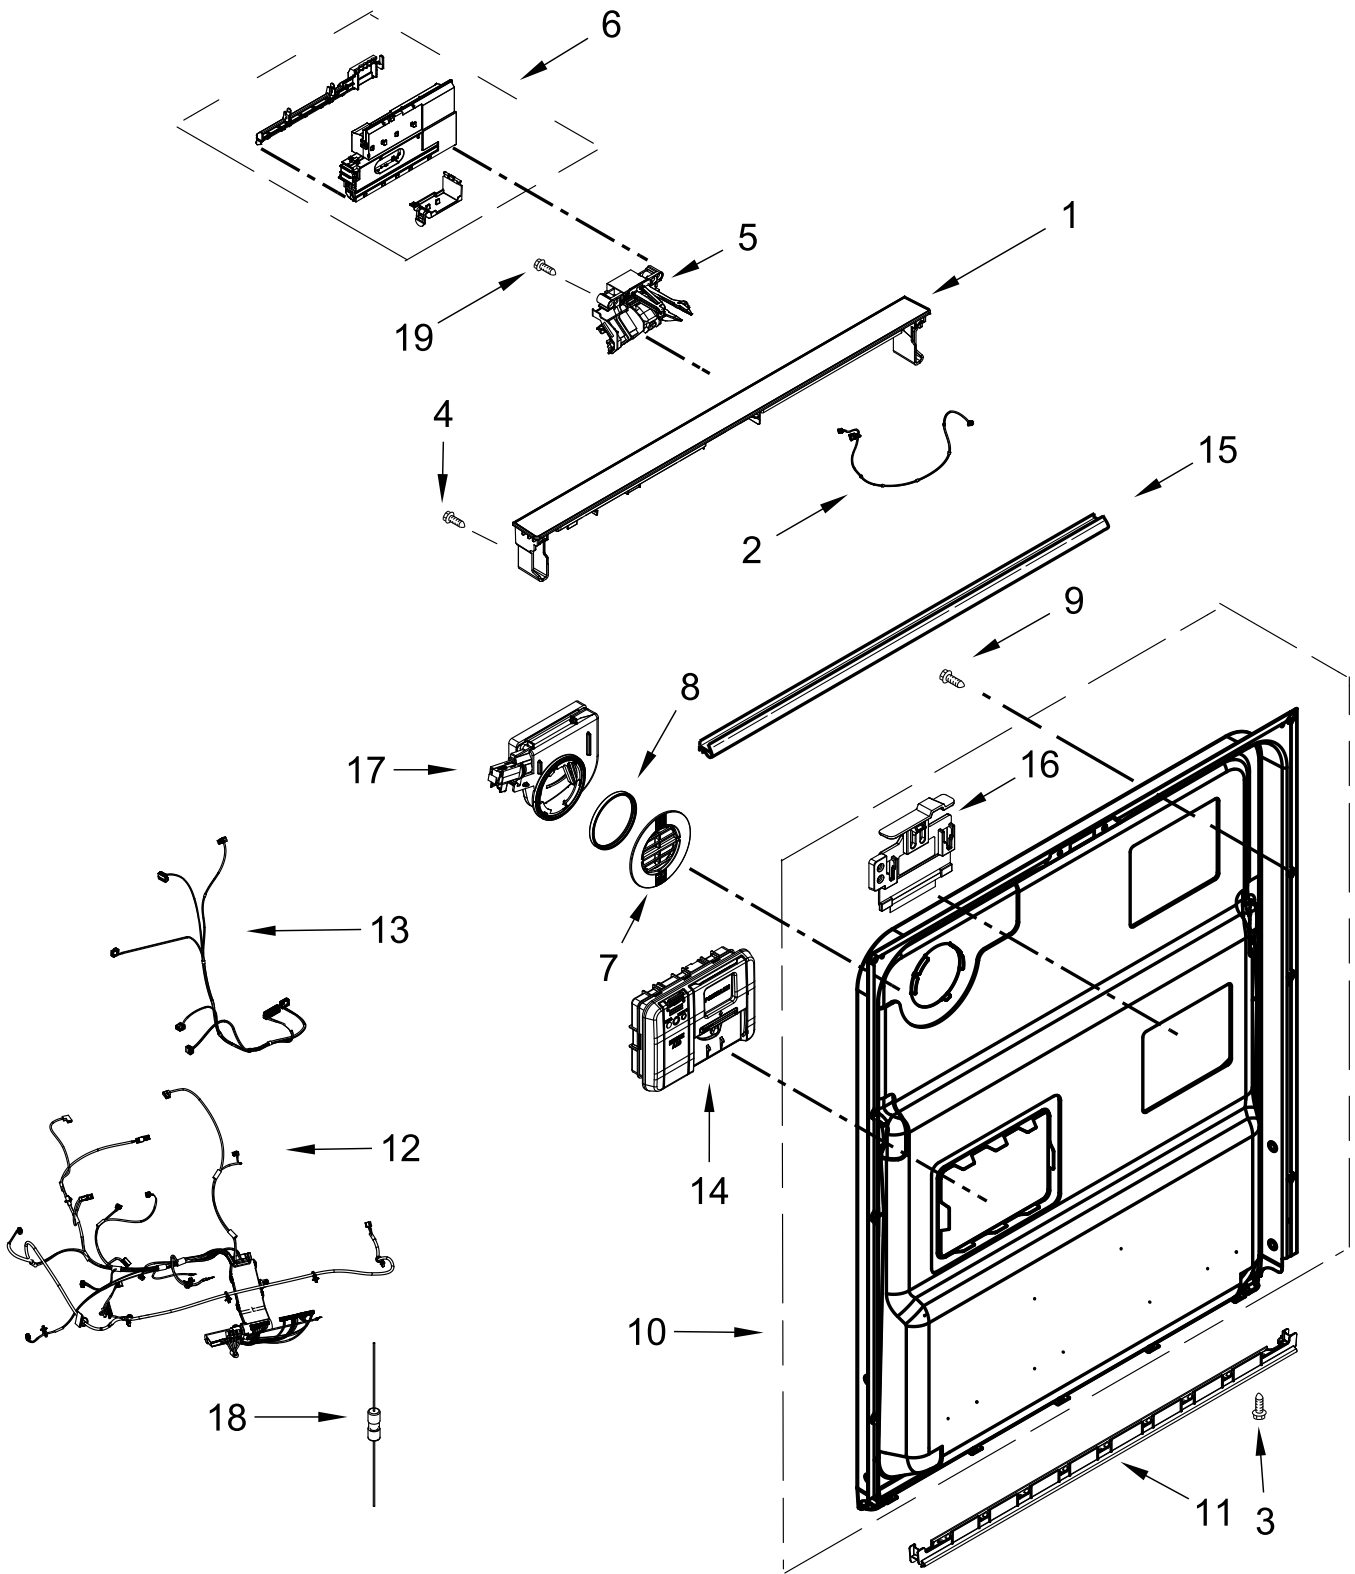

# DOOR AND PANEL PARTS

<u>Illus. No.</u>	<u>Part No.</u>	<u>Description</u>	<u>Illus. No.</u>	<u>Part No.</u>	<u>Description</u>	<u>Illus. No.</u>	<u>Part No.</u>	<u>Description</u>
1		Literature Parts	6		Panel, Front (Includes 4, 11, 14 & 16)	12	W11170267	Screw, Black
	W11323304	Owners Manual		W11418602	Black		W11170268	Screw, White
	W11419588	Energy Guide		W11418603	White	13	W10919858	Insulation, Multi-Layer
	W11366144	Tech Sheet		W11418604	Stainless	14	W10189731	Screw
2		Arm, Hinge		W11418605	Black Stainless	15	W10919859	Insulation, Front Panel
	W10920232	Left Hand	7	3400000	Screw	16	W11242133	Cover, Console
	W10920230	Right Hand	8	W10309090	Screw			
3	W11377160	Cross Brace, Door	9	W11038694	Insulation, Single Layer			
4		Handle, Pocket	10		Toe Panel			
	W11242122	Black		W11108991	Black			
	W11242123	White		W11110751	White			
5		Access Panel	11	W10692757	Barrel Nut, Front Panel			
	W11108979	Black						
	W11110746	White						

# CONTROL PANEL AND INNER DOOR PARTS