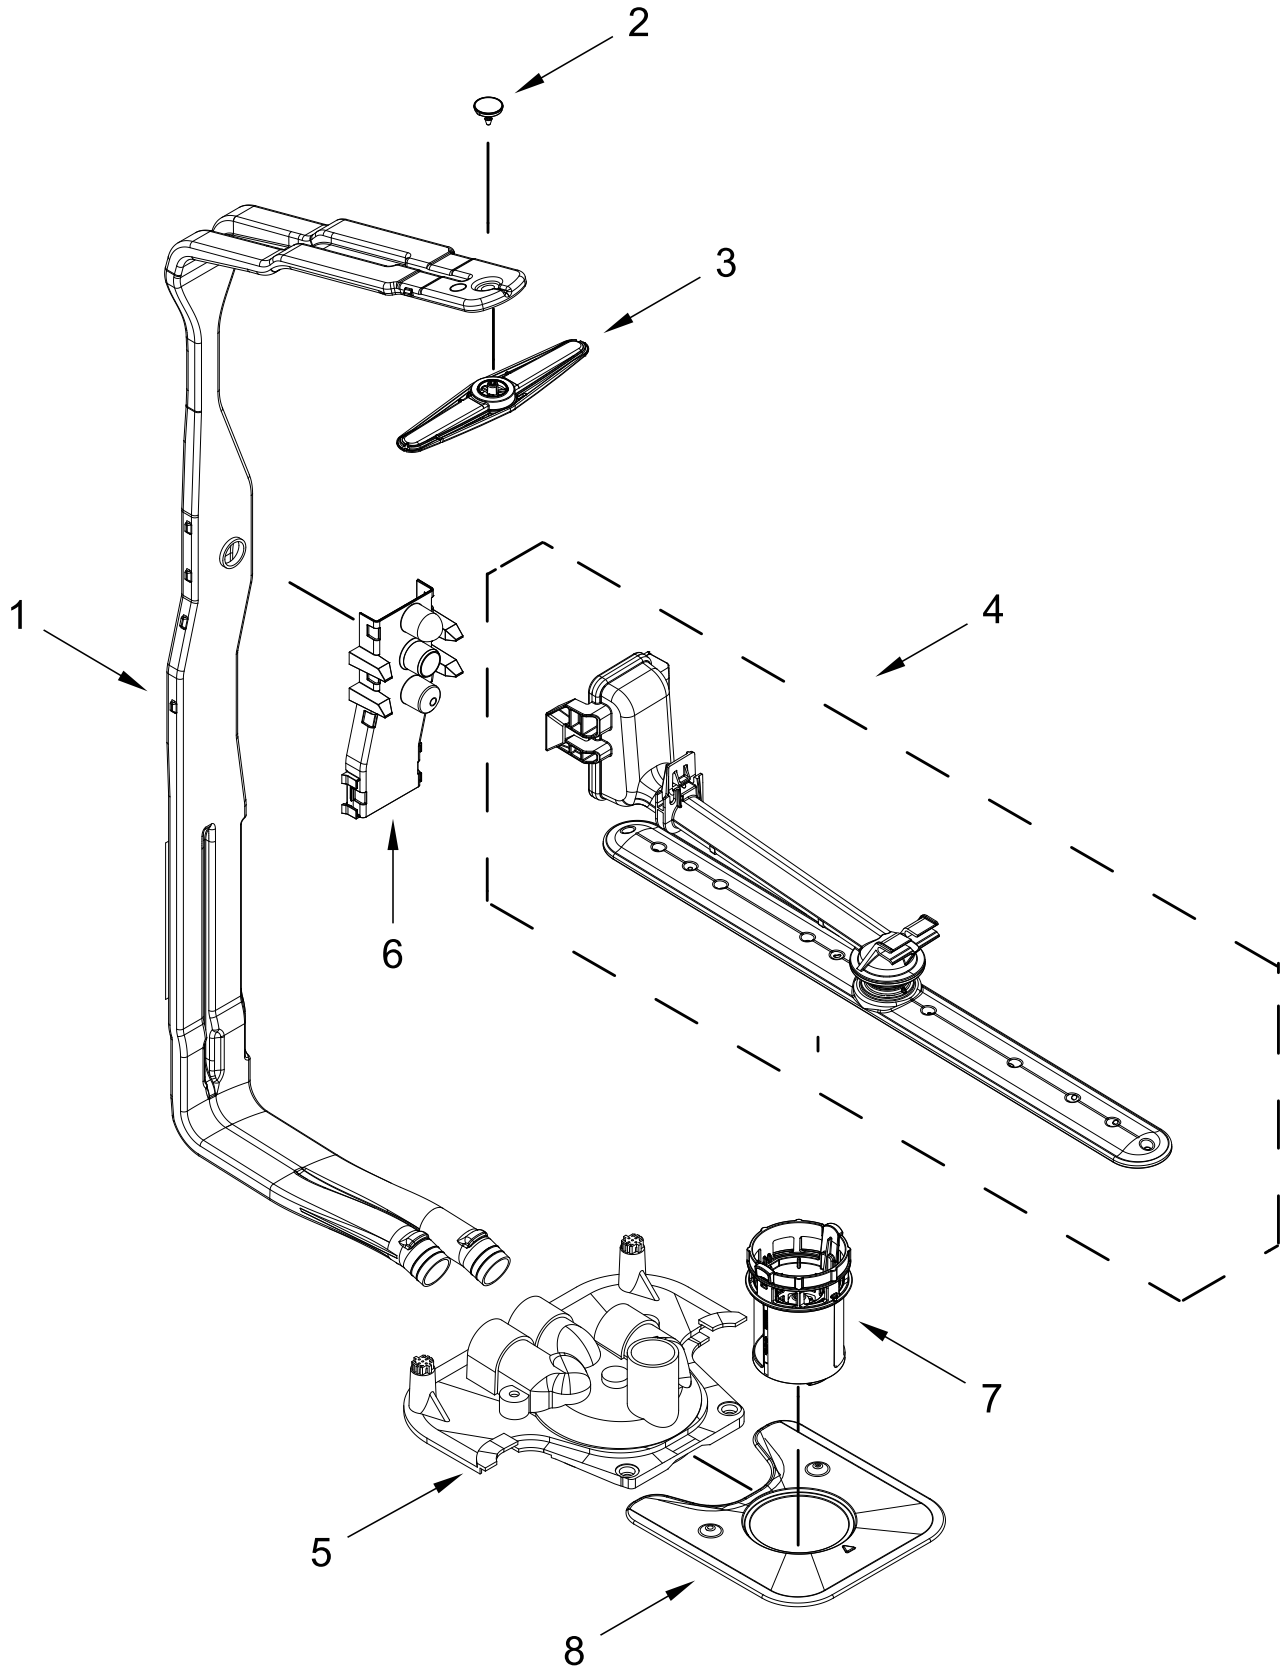

UPPER WASH AND RINSE PARTS

UPPER WASH AND RINSE PARTS

<u>Illus.</u> <u>No.</u>	<u>Part No.</u>	<u>Description</u>	<u>Illus.</u> <u>No.</u>	<u>Part No.</u>	<u>Description</u>	<u>Illus.</u> <u>No.</u>	<u>Part No.</u>	<u>Description</u>
1	W10903503	Feed Tube Assembly	5	W11128231	Cover, Diverter	7	W10891533	Filter
2	W11039888	Retainer	6	W10892836	Retainer, Docking (2nd Level)	8	W10891539	Screen
3	W11039869	Sprayarm, Third Level						
4	W11174340	Upper Sprayarm Assembly