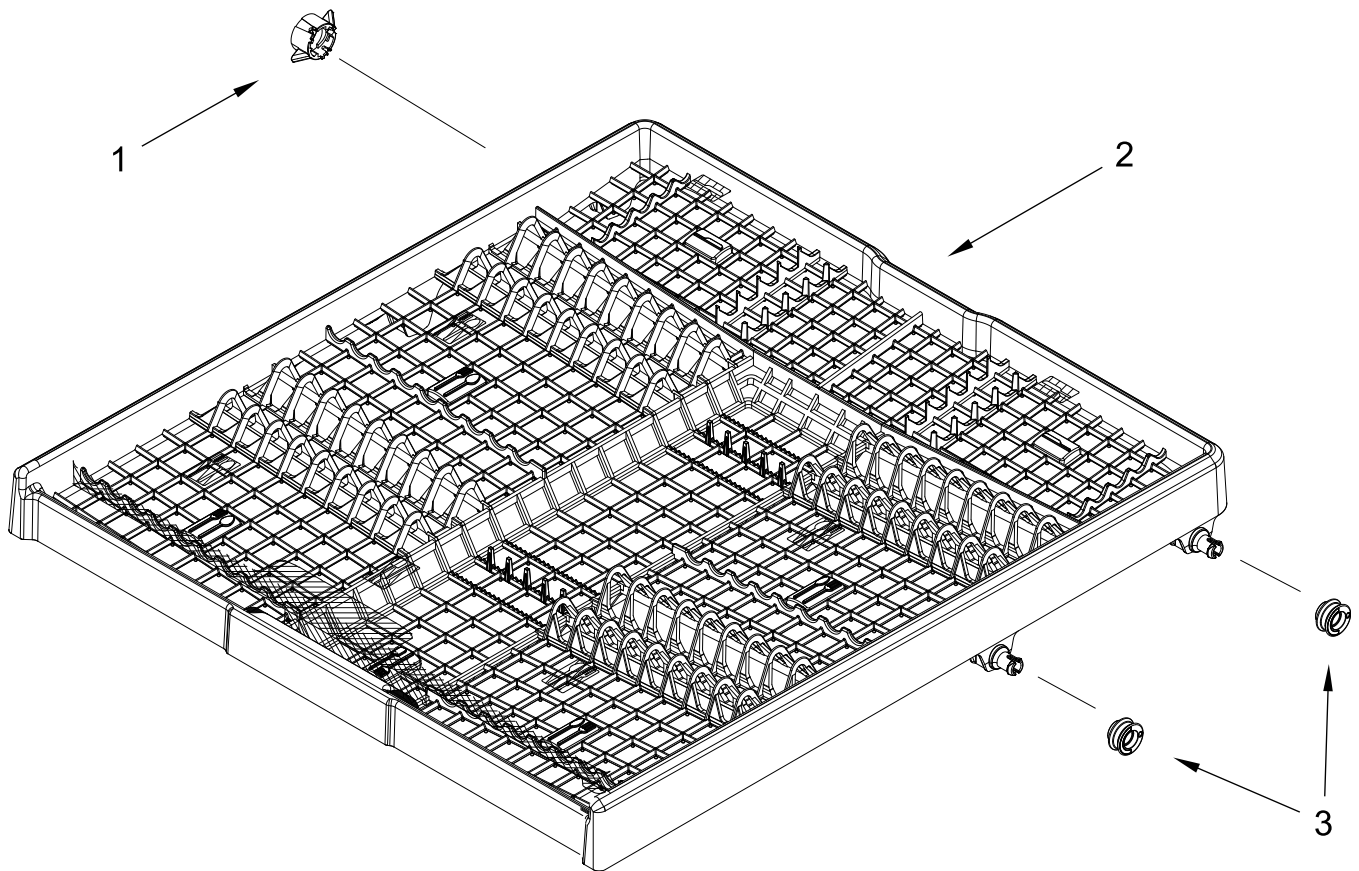

THIRD LEVEL RACK AND TRACK PARTS

THIRD LEVEL RACK AND TRACK PARTS

<u>Illus.</u> <u>No.</u>	<u>Part No.</u>	<u>Description</u>
1	W10920244	Nut, Tub
2	W10903206	Rack, Third Level
3	W11048219	Wheel