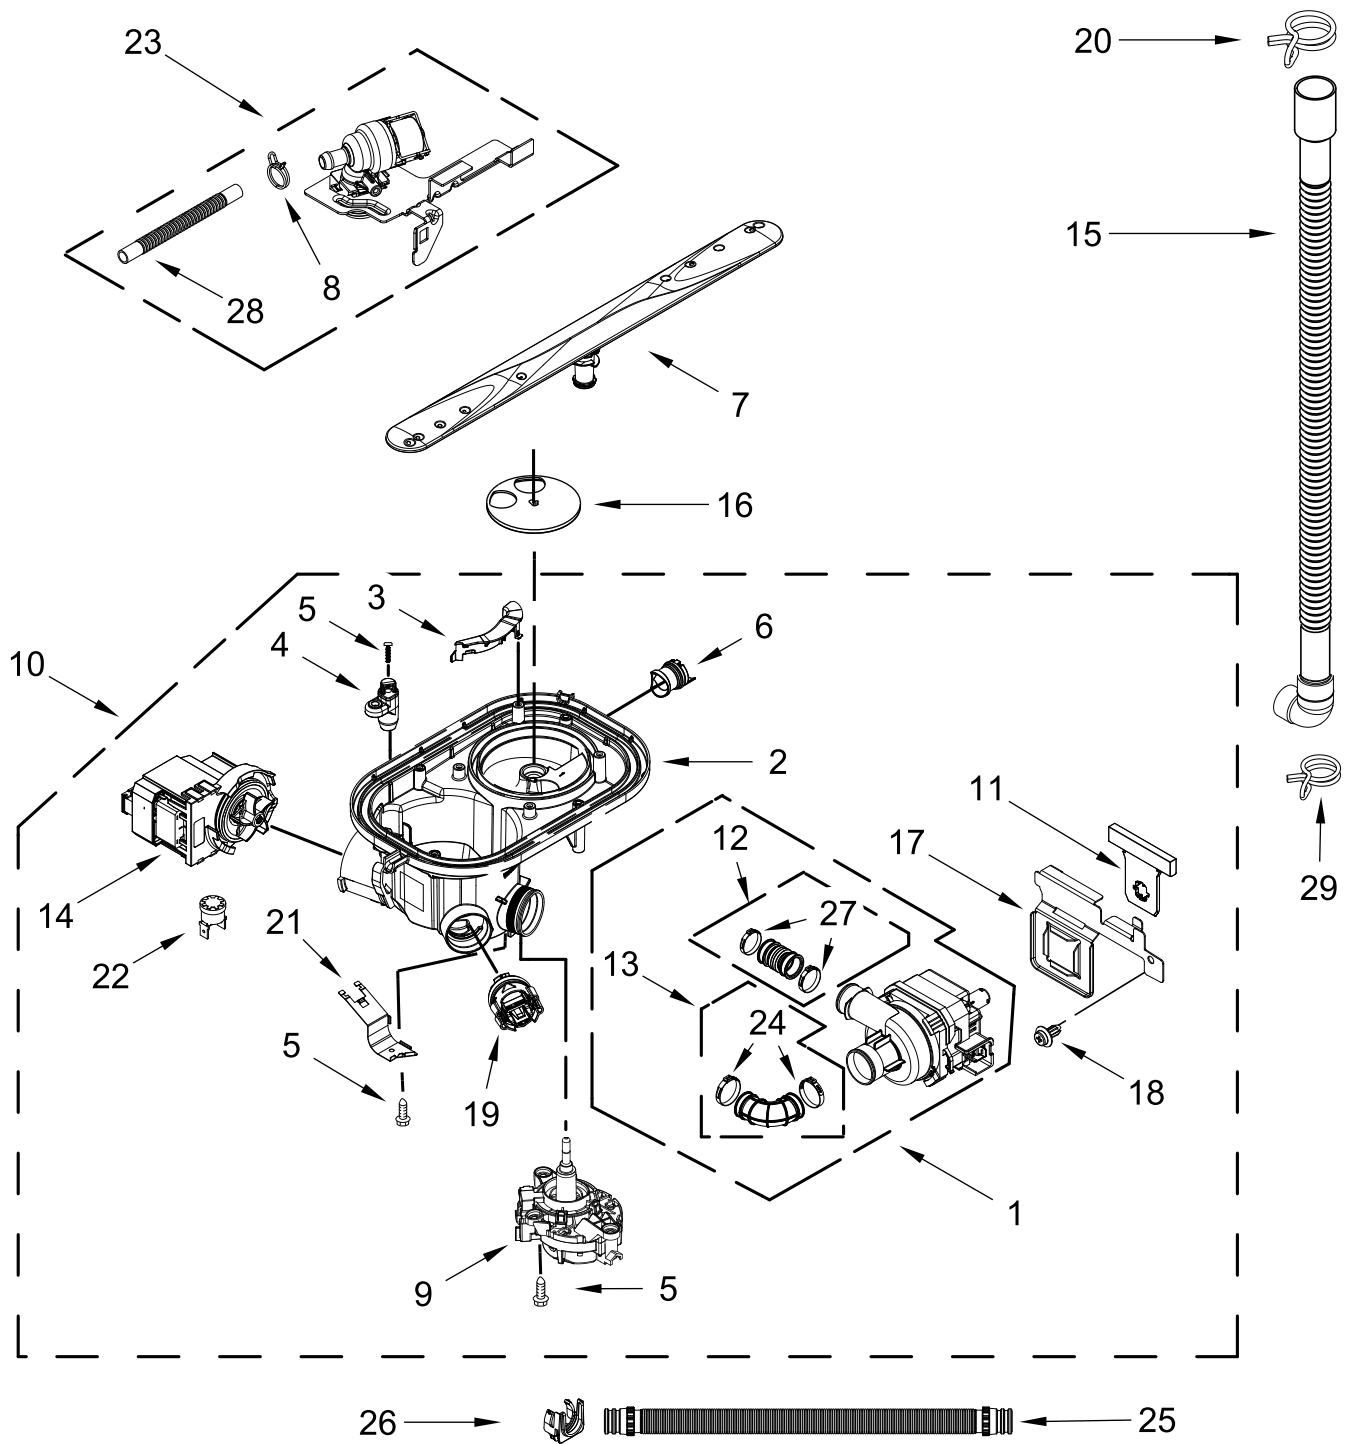

PUMP, WASHARM AND MOTOR PARTS

PUMP, WASHARM AND MOTOR PARTS

<u>Illus. No.</u>	<u>Part No.</u>	<u>Description</u>	<u>Illus. No.</u>	<u>Part No.</u>	<u>Description</u>	<u>Illus. No.</u>	<u>Part No.</u>	<u>Description</u>
1	W11048807	Pump Assembly	10	W11243648	Motor & Sump Assembly	20	370445	Clamp, Hose
2	W11034554	Sump with Seal (Includes 3, 4, 5, 6 & 9)	11	W11036660	Isolator, Rear Motor	21	W11163419	Bracket, Thermostat
3	W10891543	Diffuser, Inlet	12	W11250985	Hose, Pressure	22	W11193089	Thermostat (Included with Main Wiring Harness)
4	W11050773	Drain Vent Assembly	13	W10900389	Hose, Suction	23	W11025970	Fill Valve Assembly
5	9741232	Screw	14	W11193157	Motor, Drain	24	W11122851	Clamp, Hose
6	W10891547	Check Valve, Drain	15	W11131184	Hose, Drain	25	W11036159	Hose
7	W11048456	Wash Arm Assembly	16	W11175571	Disc, Diverter	26	W11036143	Clip, Hose
8	371505	Clamp, Hose	17	W11025961	Bracket, Rear Motor	27	W10466656	Clamp, Hose
9		Diverter Valve Motor (Not Serviced)	18	W11418271	Fastener	28	W11036287	Hose, Inlet
			19	W11126174	Indicator, Optical Wash	29	W11236576	Clamp, Hose