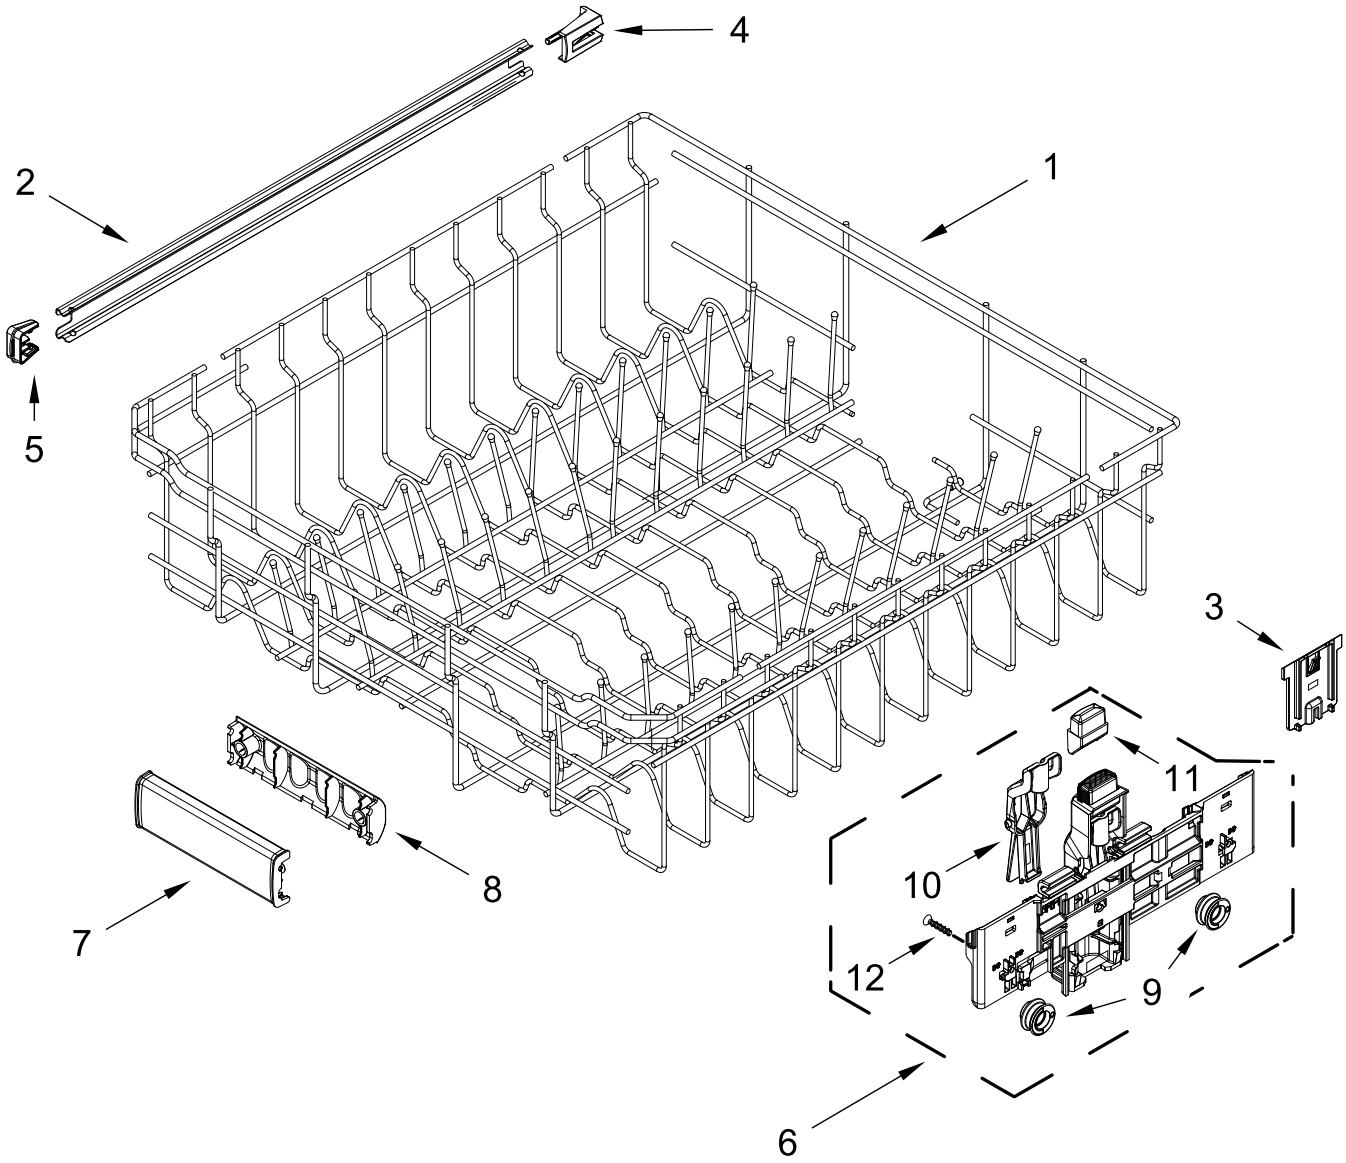

UPPER RACK AND TRACK PARTS

UPPER RACK AND TRACK PARTS

<u>Illus.</u> <u>No.</u>	<u>Part No.</u>	<u>Description</u>	<u>Illus.</u> <u>No.</u>	<u>Part No.</u>	<u>Description</u>	<u>Illus.</u> <u>No.</u>	<u>Part No.</u>	<u>Description</u>
1	W10847875	Dishrack, Upper	6		Rack Adjuster	9	W11048221	Wheel
2	W11048231	Track, Dishrack		W11268090	Left Hand	10	W11180178	Leveler, Adjuster Arm
3	W11180605	Clip, Adjuster Arm		W11268086	Right Hand	11	W11267699	Button, Adjuster Arm
4	W11084872	Track Stop, Rear	7	W11268682	Handle, Dishrack Front	12	W11376395	Screw
5	W11084874	Track Stop, Front	8	W11268681	Handle, Dishrack Rear