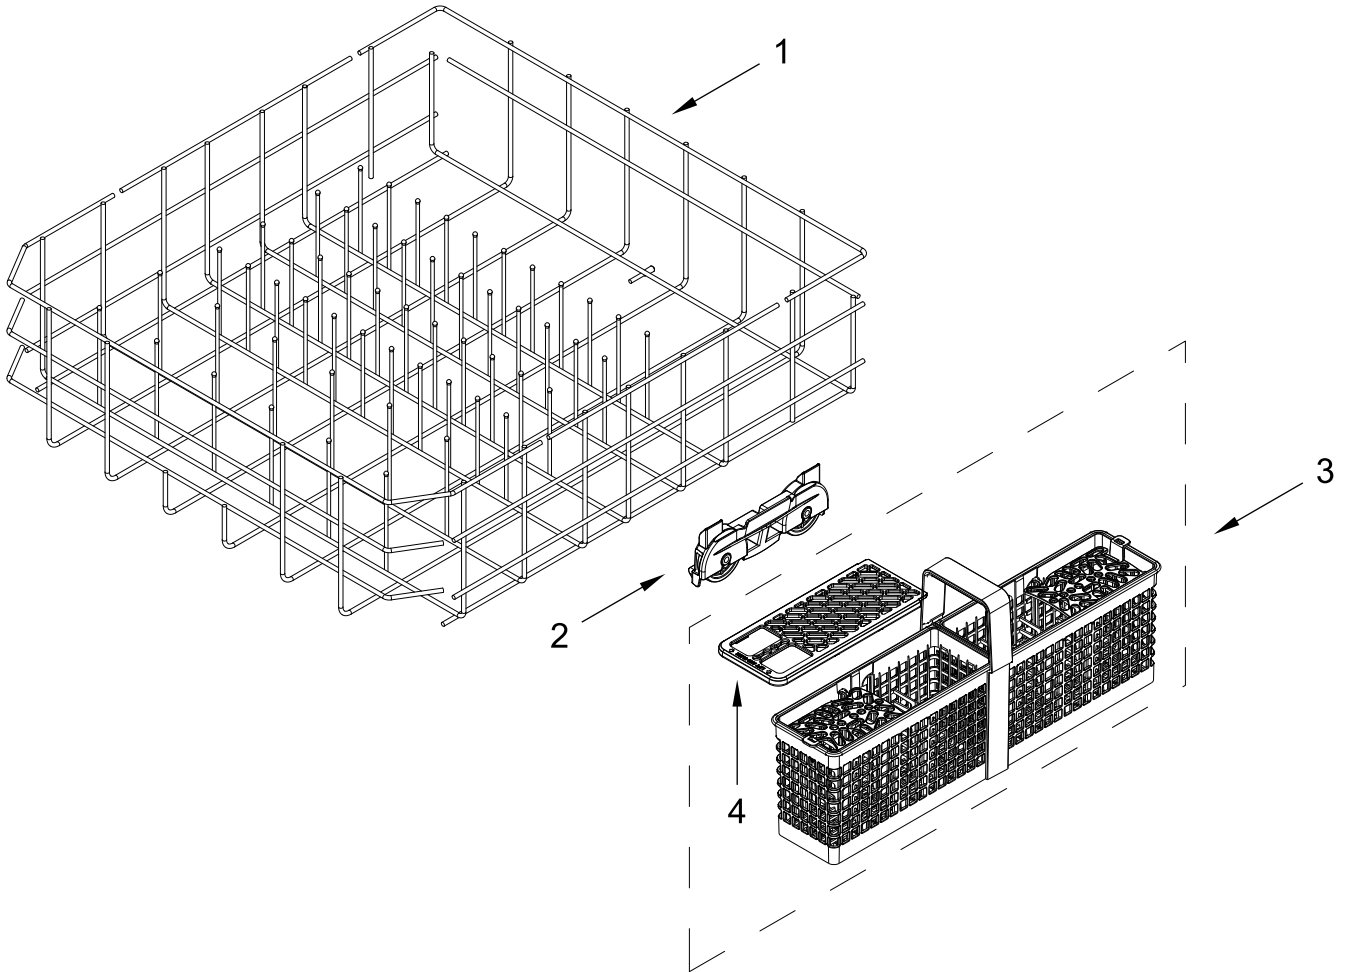

LOWER RACK PARTS

LOWER RACK PARTS

<u>Illus.</u> <u>No.</u>	<u>Part No.</u>	<u>Description</u>	<u>Illus.</u> <u>No.</u>	<u>Part No.</u>	<u>Description</u>
1	W10525641	Dishrack, Lower	3	W11291798	Silverware Basket Assembly
2	W11133747	Wheel & Transport Assembly	4	W11267718	Lid, Silverware Basket