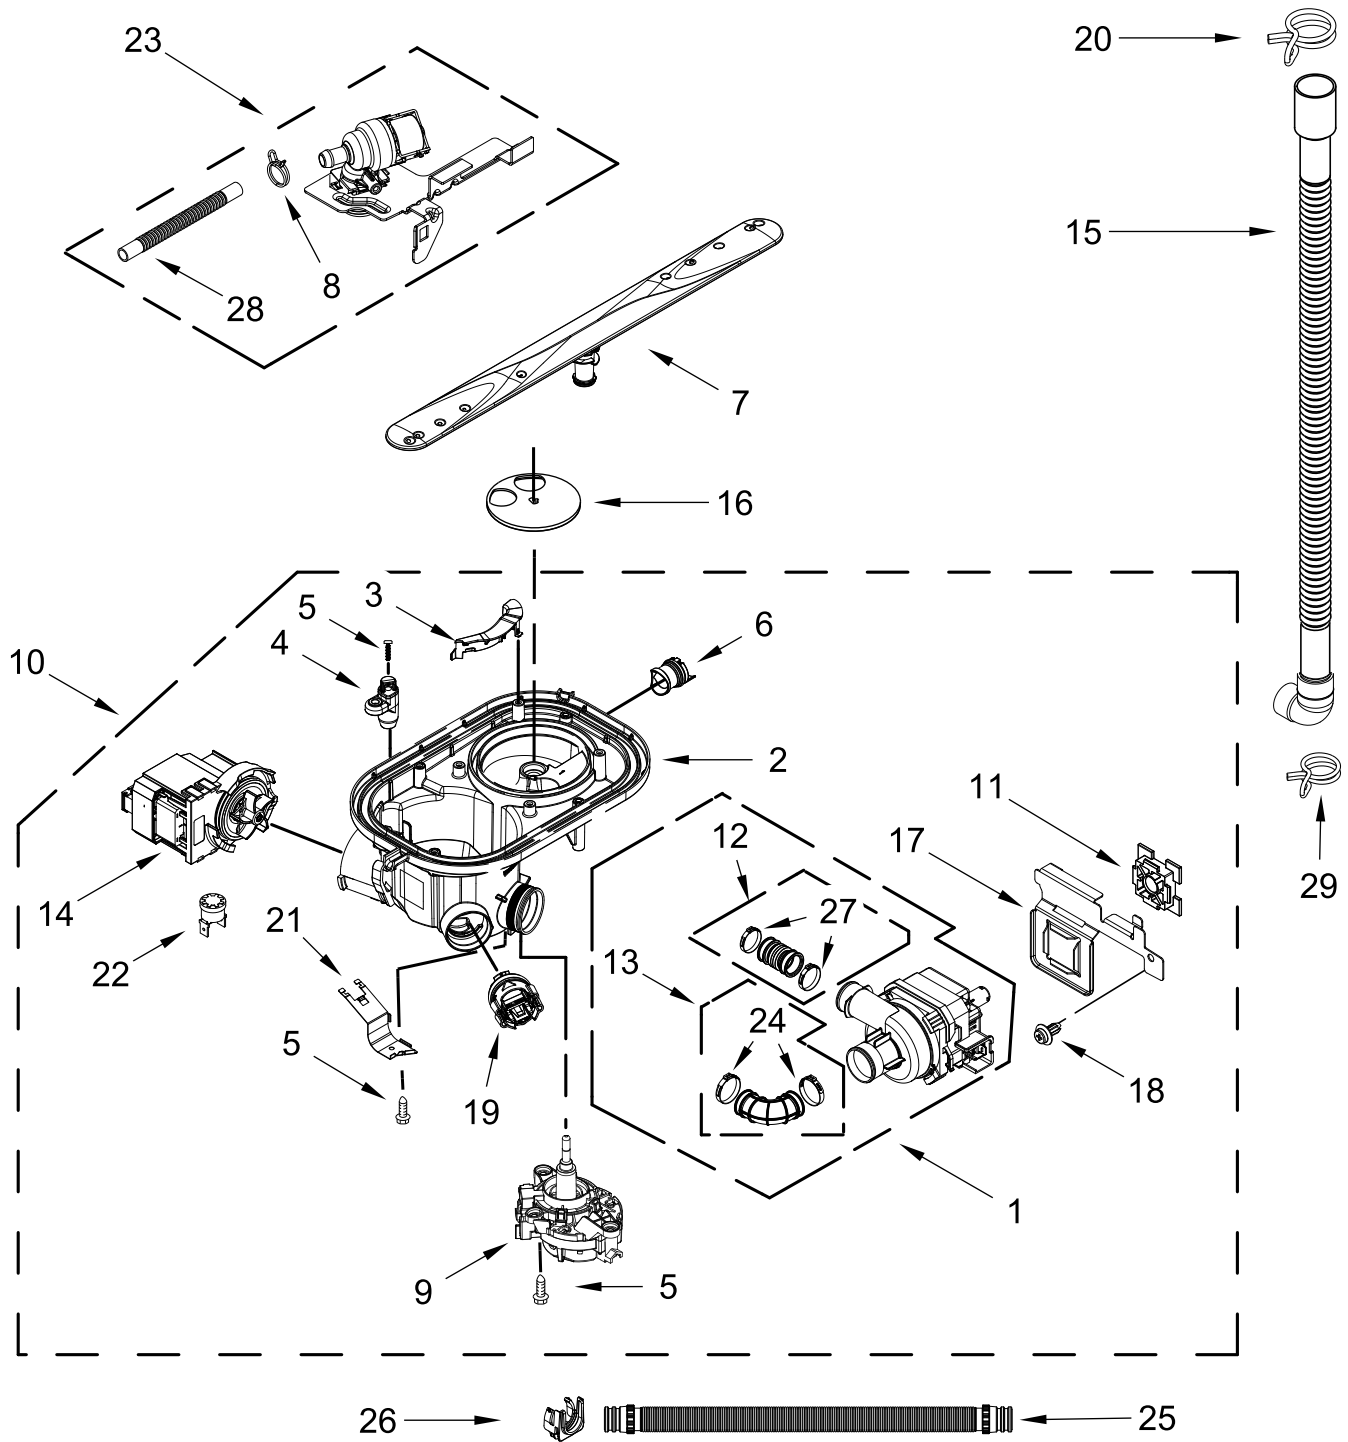

PUMP, WASHARM AND MOTOR PARTS

PUMP, WASHARM AND MOTOR PARTS

<u>Illus. No.</u>	<u>Part No.</u>	<u>Description</u>	<u>Illus. No.</u>	<u>Part No.</u>	<u>Description</u>	<u>Illus. No.</u>	<u>Part No.</u>	<u>Description</u>
1	W11048807	Pump Assembly	10	W11243648	Motor & Sump Assembly	20	370445	Clamp, Hose
2	W11034554	Sump with Seal (Includes 3, 4, 5, 6 & 9)	11	W11036660	Isolator, Rear Motor	21	W11163419	Bracket, Thermostat
3	W10891543	Diffuser, Inlet	12	W11250985	Hose, Pressure	22	W11193089	Thermostat (Included with Main Wiring Harness)
4	W11050773	Drain Vent Assembly	13	W10900389	Hose, Suction	23	W11025970	Fill Valve Assembly
5	9741232	Screw	14	W11193157	Motor, Drain	24	W11122851	Clamp, Hose
6	W10891547	Check Valve, Drain	15	W11131184	Hose, Drain	25	W11036159	Hose
7	W11048456	Wash Arm Assembly	16	W11175571	Disc, Diverter	26	W11036143	Clip, Hose
8	371505	Clamp, Hose	17	W11025961	Bracket, Rear Motor	27	W10466656	Clamp, Hose
9		Diverter Valve Motor (Not Serviced)	18	W11418271	Fastener	28	W11036287	Hose, Inlet
			19	W11126174	Indicator, Optical Wash	29	W11236576	Clamp, Hose