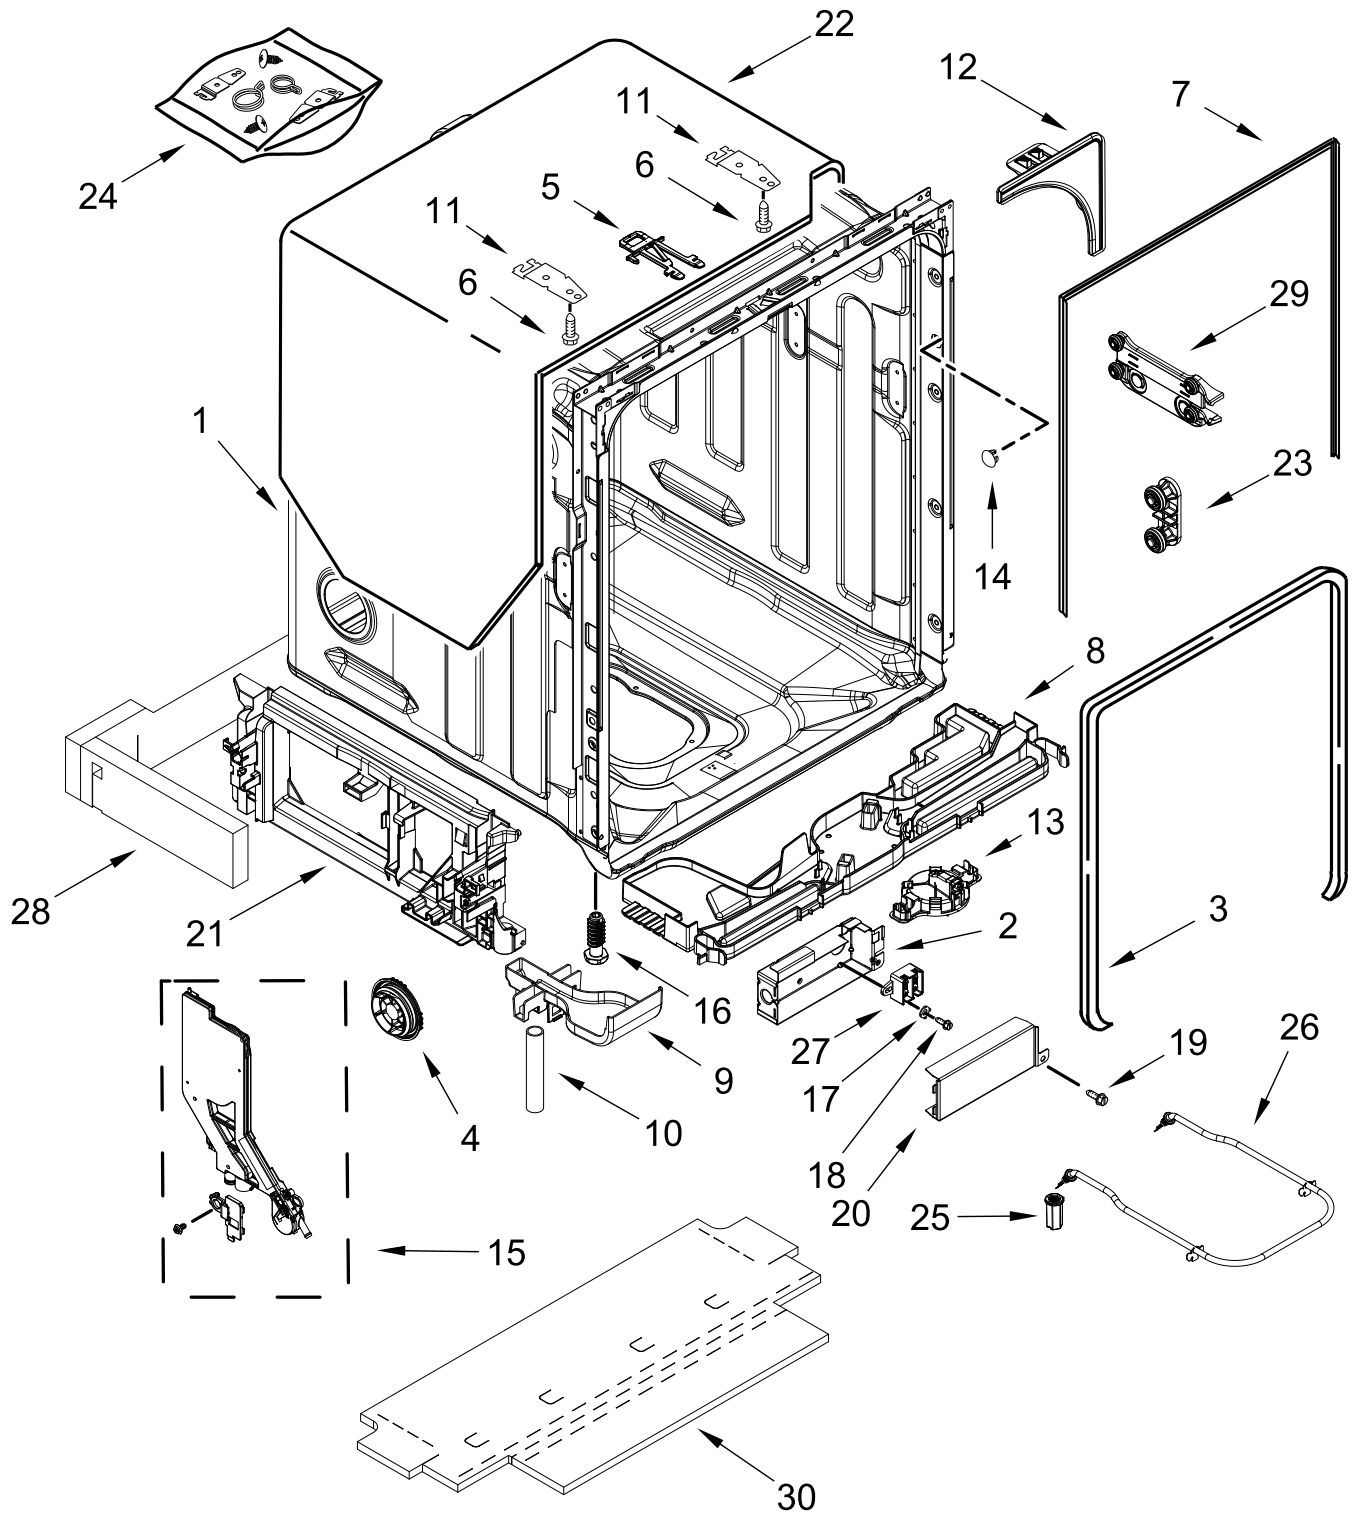

TUB AND FRAME PARTS

TUB AND FRAME PARTS

<u>Illus. No.</u>	<u>Part No.</u>	<u>Description</u>	<u>Illus. No.</u>	<u>Part No.</u>	<u>Description</u>	<u>Illus. No.</u>	<u>Part No.</u>	<u>Description</u>
1	W11120458	Tub Assembly (includes gasket)	16	W10920150	Leg, Leveling	26	W11047695	Heater Element Assembly
2	W11226744	Base, Terminal Box	17	3378128	Washer, Pronged Cup	27	W11132441	Terminal Block
3	W11035860	Gasket, Tub	18	W10277003	Screw	28	W10919865	Insulation, U-Wrap
4	W11036127	Nut, Water Inlet	19	3400892	Screw	29		Tub Mount, Third Level Rack
5	W11090487	Strike, Latch	20	W11226746	Cover, Terminal Box			
6	W11296374	Screw	21		Side Support, Tub		W11094449	Left Hand
7	W11165091	Seal, Cabinet		W10920122	Left Hand		W11256437	Right Hand
8	W11025993	Drip Tray		W10920120	Right Hand	30	W11367646	Sound Insulation, Bottom
9	W11025986	Funnel, Overfill Protection	22	W11221921	Shiled, Tub Sound			Following Part Not Illustrated:
10	W11025988	Funnel Extension	23	W11086088	Tub Mount, Upper Rack			
11	8269145	Bracket, Undercounter	24	W11362500	Miscellaneous Parts Bag (Contains 2 Screws, 2 Clamps, & 2 Brackets)		W11411561	Insulation Pack (Includes 2 side & 1 top piece)
12	W11165093	Cover, Tub Corner						
13	W11255994	Float Switch						
14	W11184083	Plug, Tub	25	W11104729	Nut, Heater Terminal			
15	W11289893	Water Inlet Assembly