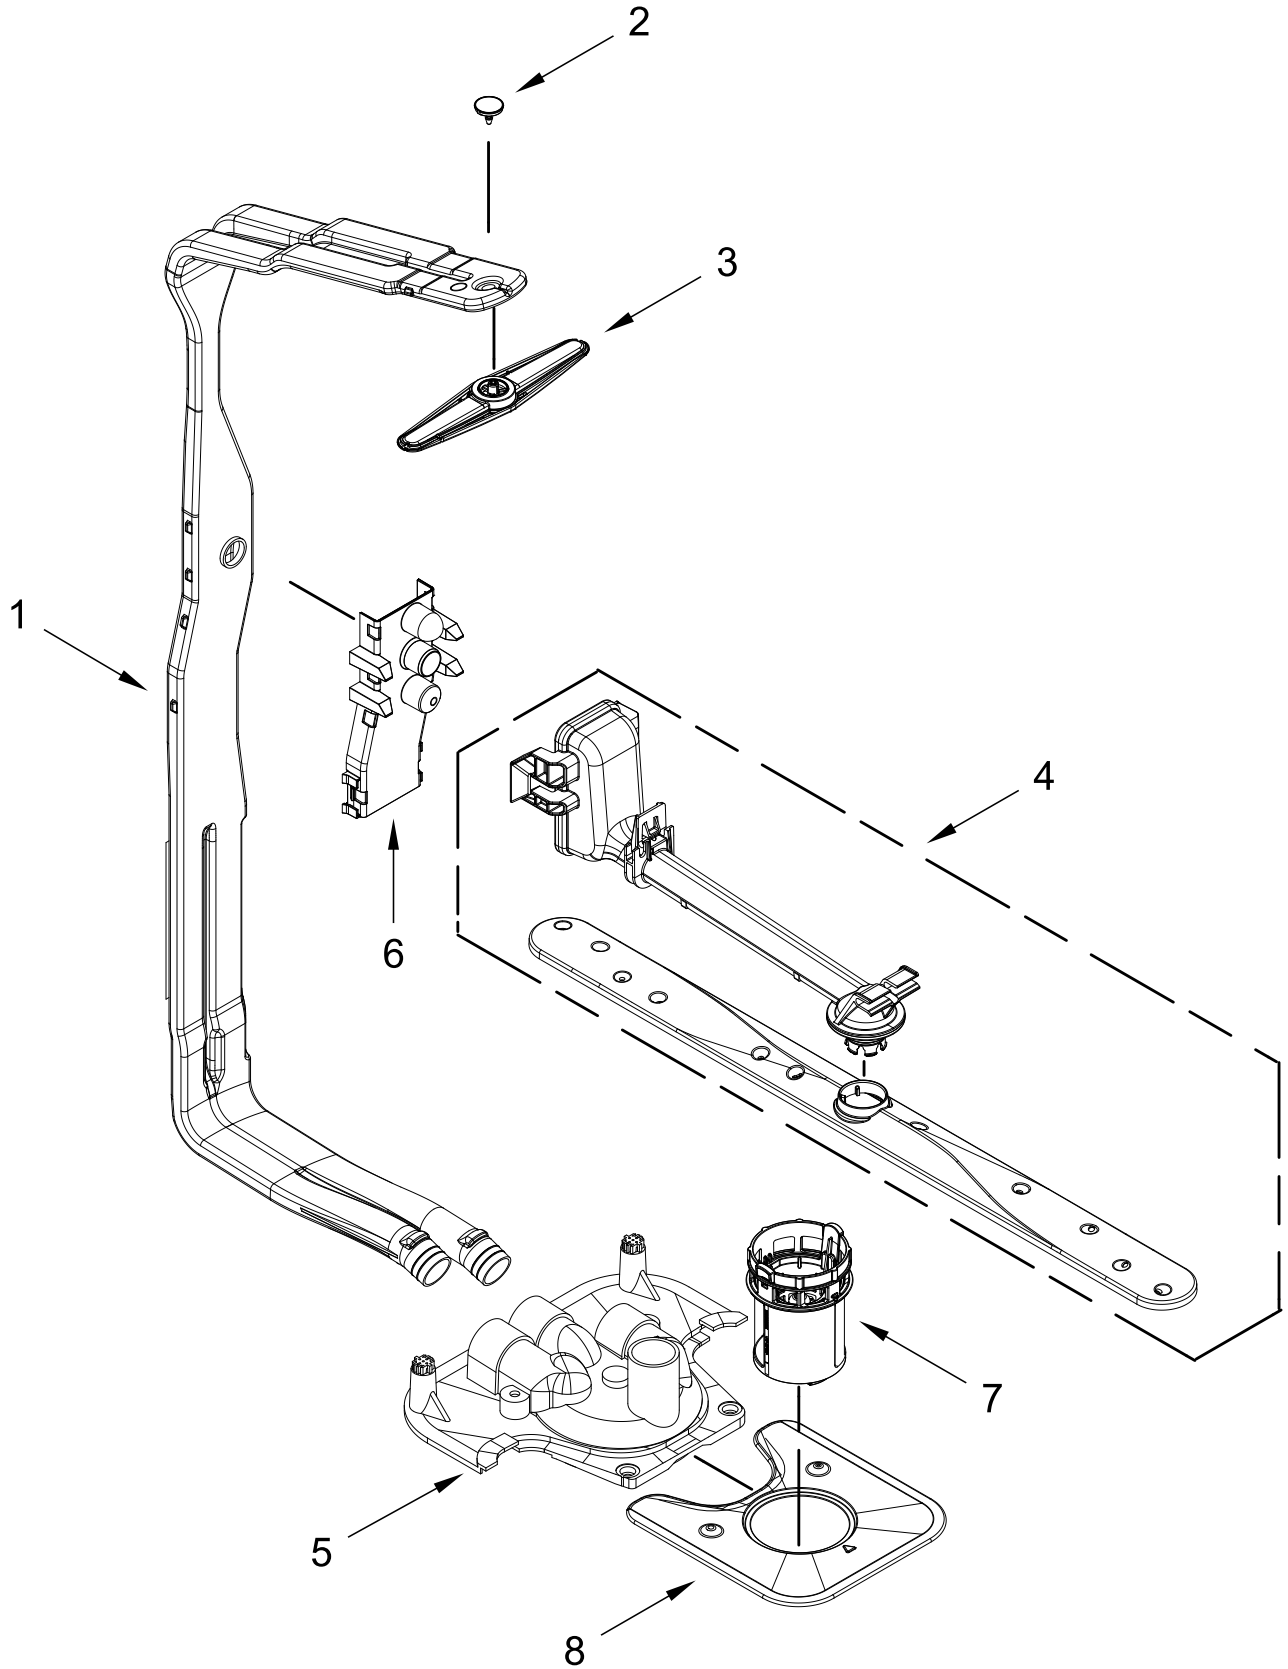

UPPER WASH AND RINSE PARTS

UPPER WASH AND RINSE PARTS

<u>Illus.</u> <u>No.</u>	<u>Part No.</u>	<u>Description</u>	<u>Illus.</u> <u>No.</u>	<u>Part No.</u>	<u>Description</u>	<u>Illus.</u> <u>No.</u>	<u>Part No.</u>	<u>Description</u>
1	W10903503	Feed Tube Assembly	5	W11128231	Cover, Diverter	7	W10891533	Filter
2	W11039888	Retainer	6	W10892836	Retainer, Docking (2nd Level)	8	W10891539	Screen
3	W11039869	Sprayarm, Third Level						
4	W11174340	Upper Sprayarm Assembly