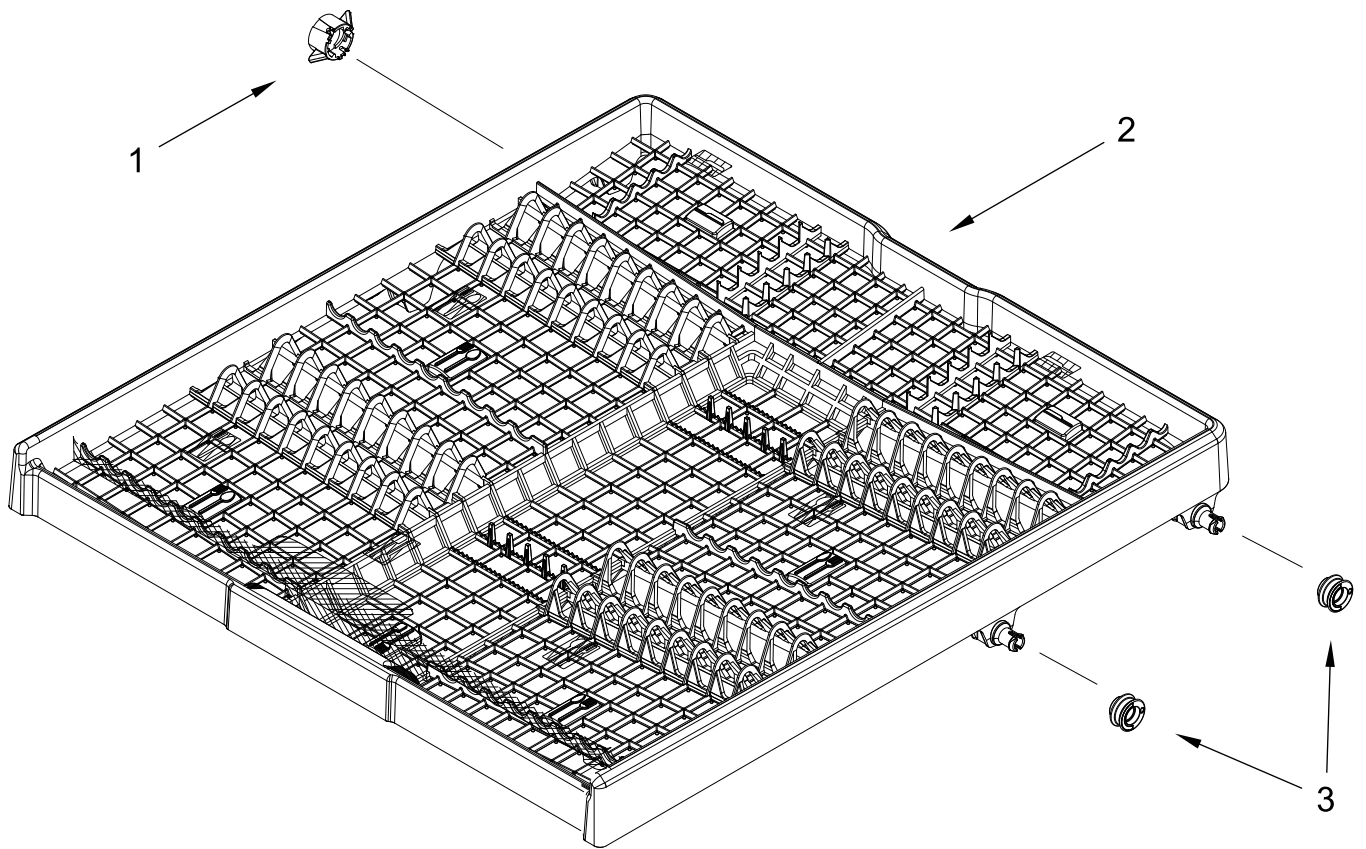

THIRD LEVEL RACK AND TRACK PARTS

THIRD LEVEL RACK AND TRACK PARTS

Illus.

<u>No.</u>	<u>Part No.</u>	<u>Description</u>
1	W10920244	Nut, Tub
2	W10903206	Rack, Third Level
3	W11048219	Wheel