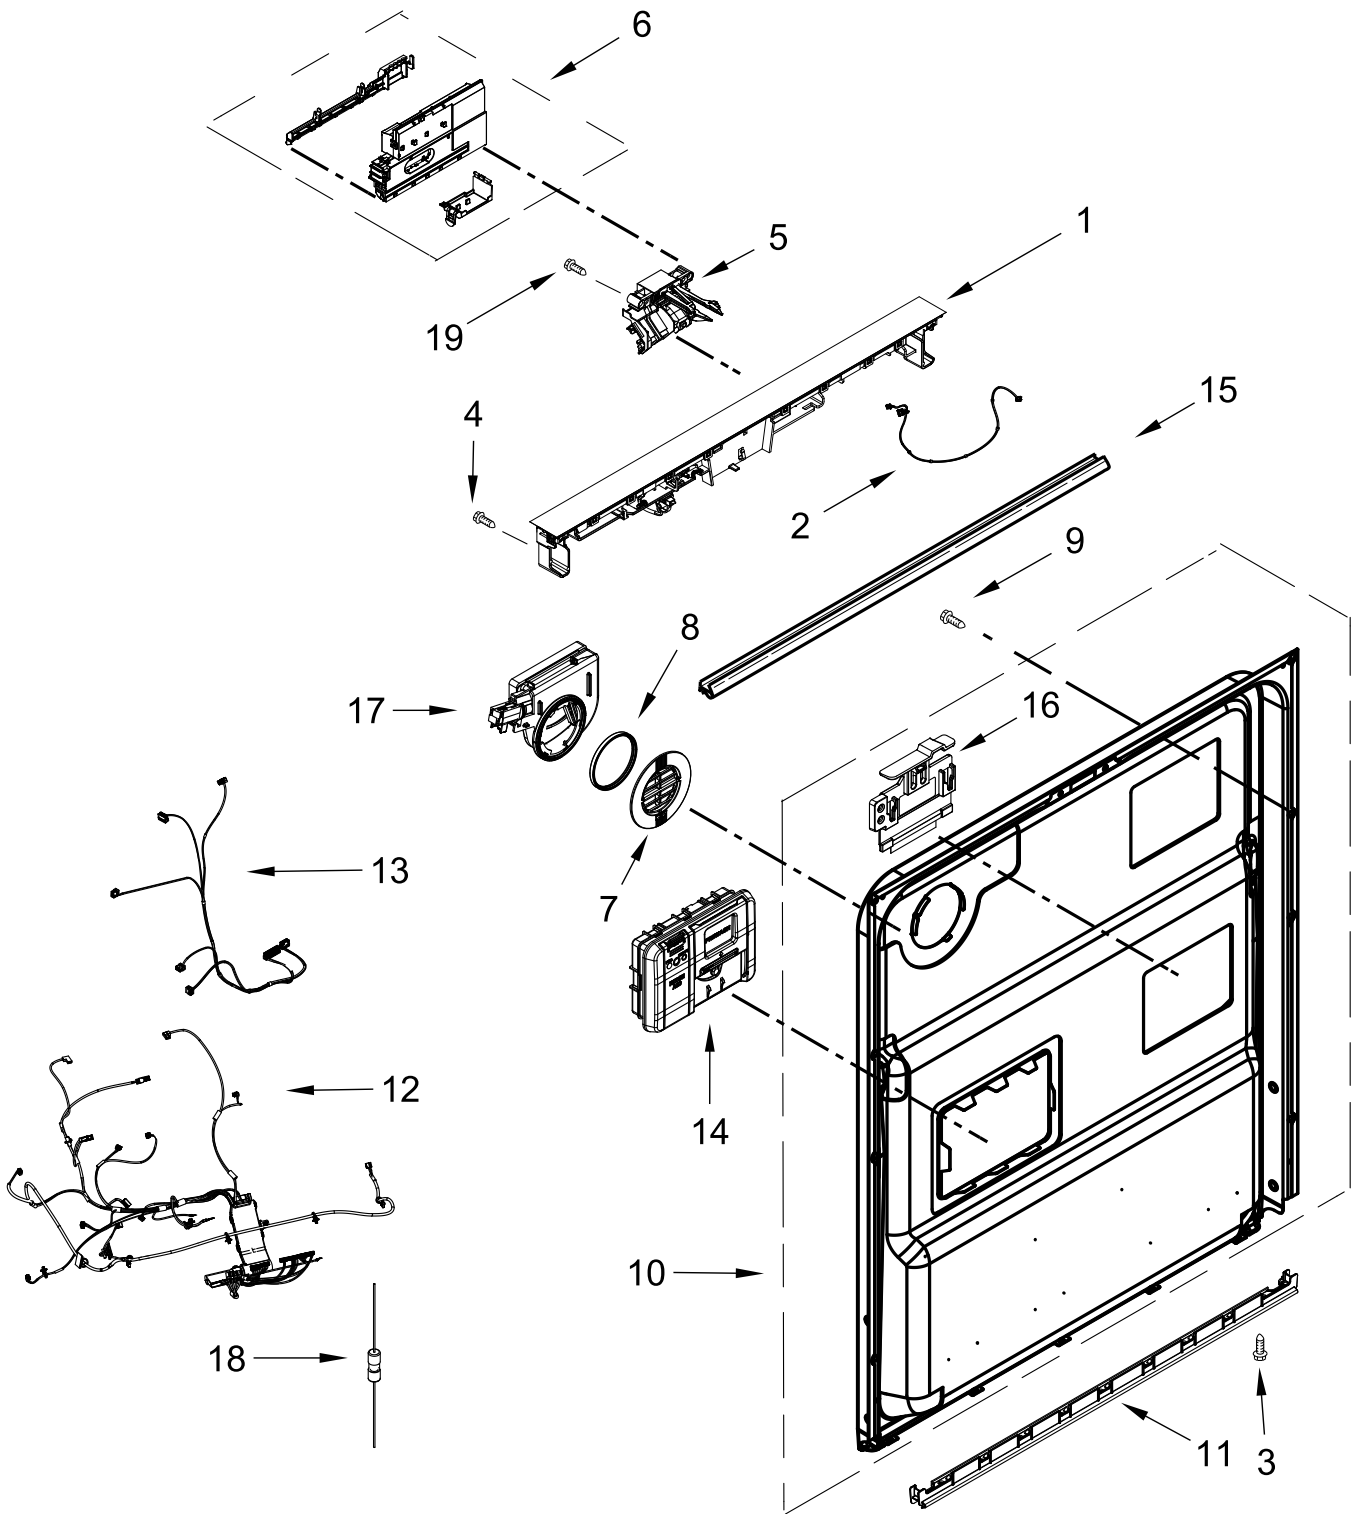

CONTROL PANEL AND INNER DOOR PARTS

CONTROL PANEL AND INNER DOOR PARTS

<u>Illus. No.</u>	<u>Part No.</u>	<u>Description</u>	<u>Illus. No.</u>	<u>Part No.</u>	<u>Description</u>	<u>Illus. No.</u>	<u>Part No.</u>	<u>Description</u>
1		Console Assembly	8	W11184028	Gasket, Vent	16	W11088985	Hanger, Control
	W11099336	Black	9	W10348409	Screw	17	W11025593	Vent Assembly
	W11206021	White	10	W11098822	Inner Door Assembly			(Also Order Gasket)
2	W11336943	Jumper, UI	11	W11163967	Seal, Door Bottom	18	W11397505	Fuse, In-line
3	W11258418	Screw	12	W11391581	Wiring Harness, Main (Includes Thermostat & Fuse)	19	W10348408	Screw
4	W10711884	Screw (Long)	13	W11084845	Wiring Harness, Inner Door			
5	W11091934	Latch Assembly (Includes Switch)	14	W11092649	Dispenser Assembly			
6	W11415070	Control, Electronic	15	W11265187	Seal, Console/Door			
7	W11025634	Bezel, Vent (Also Order Gasket)						