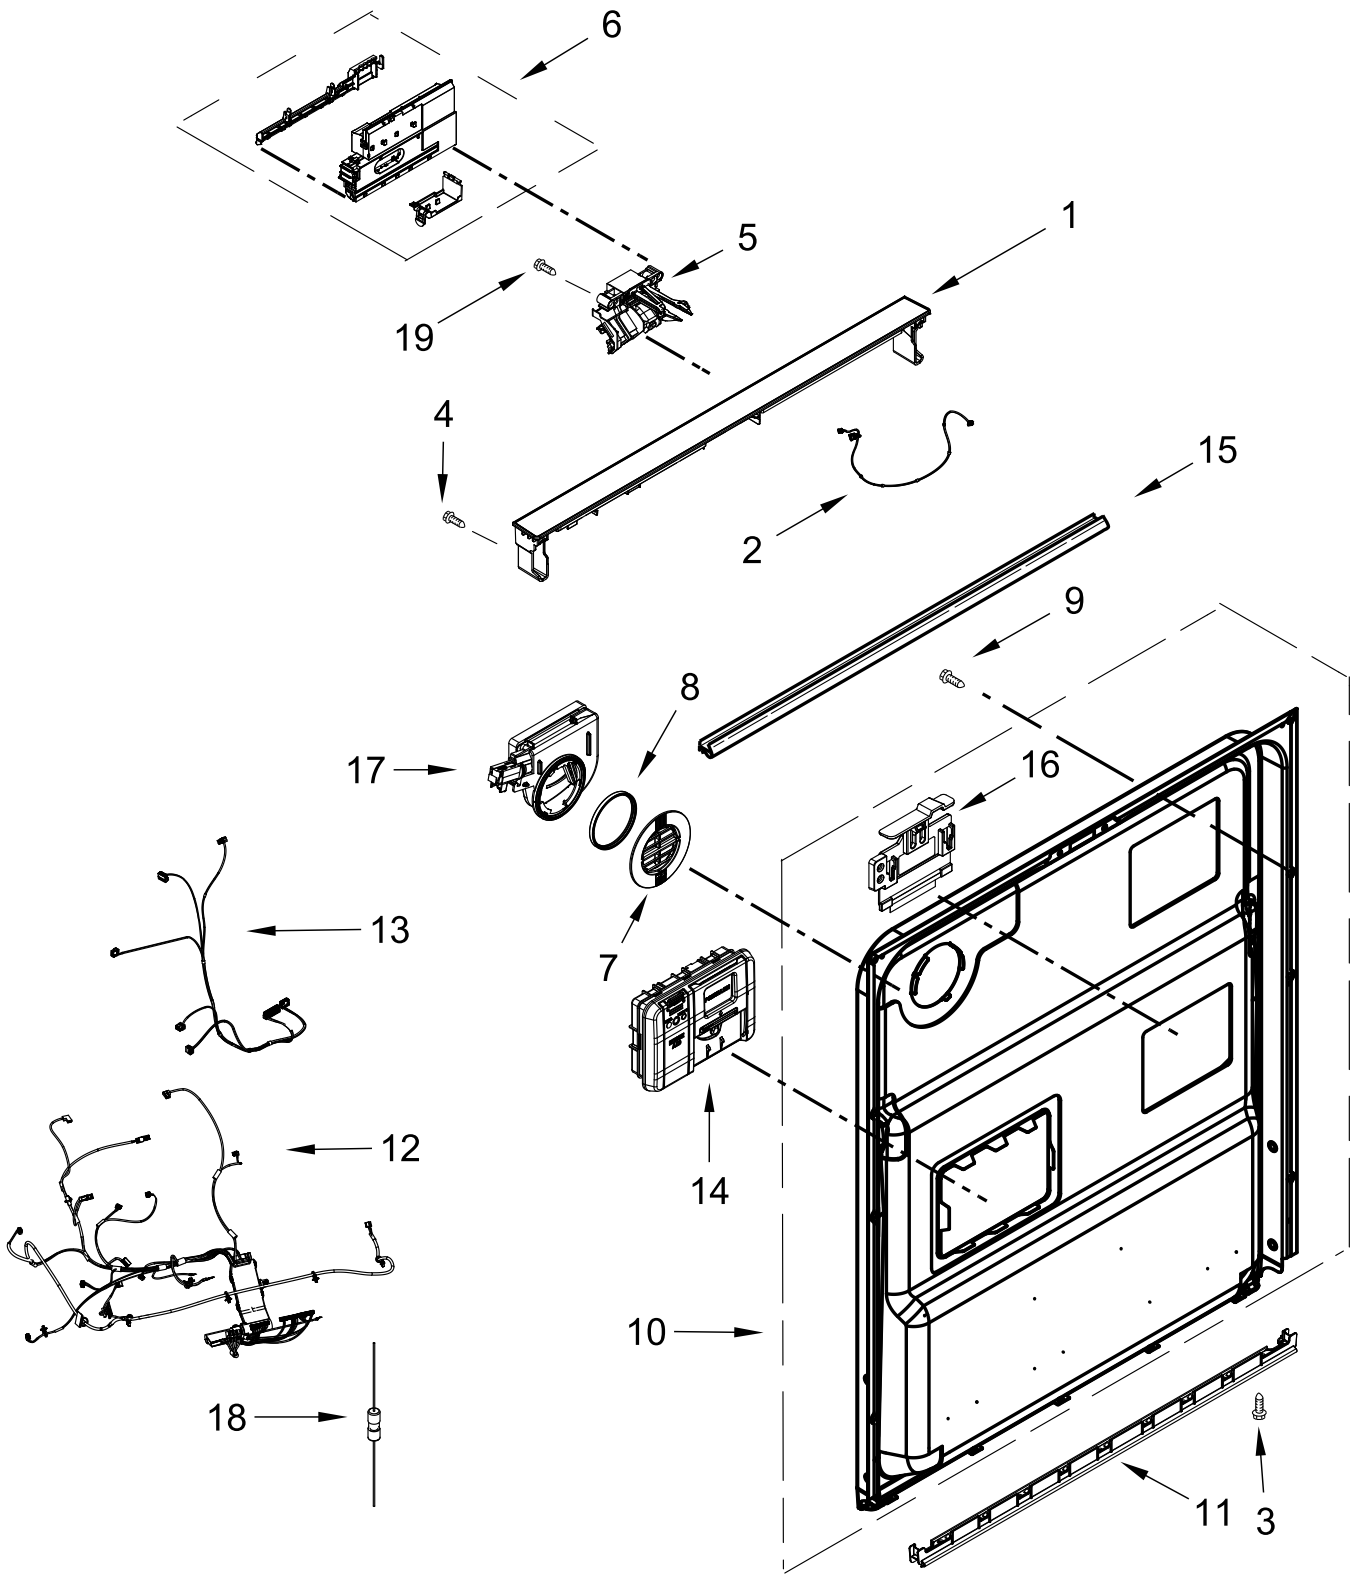

CONTROL PANEL AND INNER DOOR PARTS

CONTROL PANEL AND INNER DOOR PARTS

<u>Illus. No.</u>	<u>Part No.</u>	<u>Description</u>	<u>Illus. No.</u>	<u>Part No.</u>	<u>Description</u>	<u>Illus. No.</u>	<u>Part No.</u>	<u>Description</u>
1		Cap, Console	8	W11184028	Gasket, Vent	16	W11088985	Hanger, Control
	W11316315	Black	9	W10348409	Screw	17	W11025593	Vent Assembly
	W11316316	White	10	W11098822	Inner Door Assembly			(Also Order Gasket)
2	W11387866	Jumper, UI	11	W11163967	Seal, Door Bottom	18	W11397505	Fuse, In-line
3	W11258418	Screw	12	W11392896	Wiring Harness, Main (Includes Thermostat & Fuse)	19	W10348408	Screw
4	W10711884	Screw (Long)	13	W11084845	Wiring Harness, Inner Door			
5	W11091934	Latch Assembly (Includes Switch)	14	W11092649	Dispenser Assembly			
6	W11415069	Control, Electronic	15	W11265187	Seal, Console/Door			
7	W11025634	Bezel, Vent (Also Order Gasket)						

TUB AND FRAME PARTS

<u>Illus.</u> <u>No.</u>	<u>Part No.</u>	<u>Description</u>	<u>Illus.</u> <u>No.</u>	<u>Part No.</u>	<u>Description</u>	<u>Illus.</u> <u>No.</u>	<u>Part No.</u>	<u>Description</u>
1	W10920228	Tub Assembly (Includes Gasket)	13	W11255994	Float Switch	23	W11086088	Tub Mount, Upper Rack
2	W11226744	Base, Terminal Box	14	W11184083	Plug, Tub	24	W11362501	Miscellaneous Parts Bag (Contains 2 Screws, 2 Clamps, & 2 Brackets)
3	W11035860	Gasket, Tub	15	W11289893	Water Inlet Assembly			
4	W11036127	Nut, Water Inlet	16	W10920150	Leg, Leveling			
5	W11090487	Strike, Latch	17	3378128	Washer, Pronged Cup			
6	W11296374	Screw	18	W10277003	Screw	25	W11104729	Nut, Heater Terminal
7	W11165091	Seal, Cabinet	19	3400892	Screw	26	W11047695	Heater Element Assembly
8	W11025993	Drip Tray	20	W11226746	Cover, Terminal Box	27	W11132441	Terminal Block
9	W11025986	Funnel, Overfill Protection	21		Side Support, Tub			
10	W11025988	Funnel Extension		W10920122	Left Hand			
11	8269145	Bracket, Undercounter		W10920120	Right Hand			
12	W11165093	Cover, Tub Corner	22	W11158115	Shield, Tub Sound			