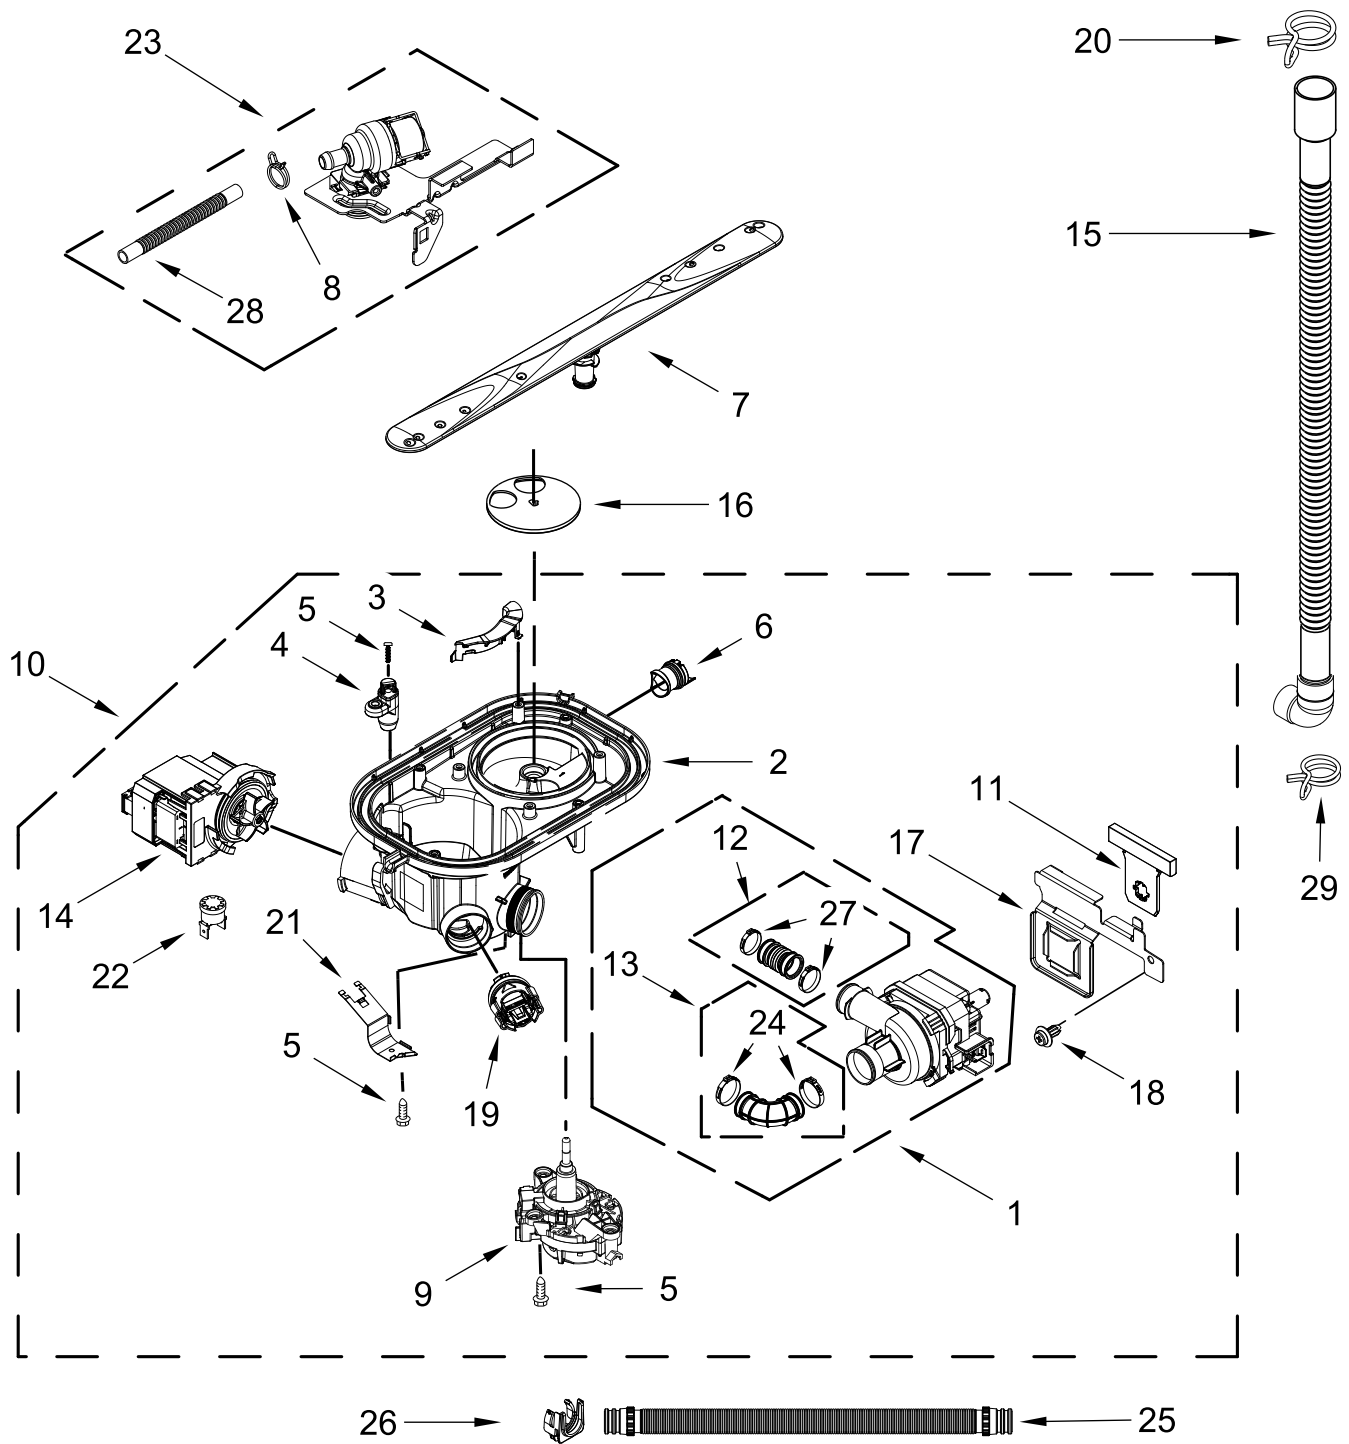

PUMP, WASHARM AND MOTOR PARTS

PUMP, WASHARM AND MOTOR PARTS

<u>Illus. No.</u>	<u>Part No.</u>	<u>Description</u>	<u>Illus. No.</u>	<u>Part No.</u>	<u>Description</u>	<u>Illus. No.</u>	<u>Part No.</u>	<u>Description</u>
1	W11035712	Pump Assembly	10	W11299377	Motor & Sump Assembly	20	370445	Clamp, Hose
2	W11034554	Sump with Seal (Includes 3, 4, 5, 6 & 9)	11	W11450247	Isolator, Rear Motor	21	W11163419	Bracket, Thermostat
3	W10891543	Diffuser, Inlet	12	W11250985	Hose, Pressure	22	W11193089	Thermostat (Included with Main Wiring Harness)
4	W11050773	Drain Vent Assembly	13	W10900389	Hose, Suction	23	W11025970	Fill Valve Assembly
5	9741232	Screw	14	W11035709	Motor, Drain	24	W11122851	Clamp, Hose
6	W10891547	Check Valve, Drain	15	W11131184	Hose, Drain	25	W11036159	Hose
7	W11048456	Wash Arm Assembly	16	W11175571	Disc, Diverter	26	W11036143	Clip, Hose
8	371505	Clamp, Hose	17	W11025961	Bracket, Rear Motor	27	W10466656	Clamp, Hose
9		Diverter Valve Motor (Not Serviced)	18	W11418271	Fastener	28	W11036287	Hose, Inlet
			19	W11126174	Indicator, Optical Wash	29	W11236576	Clamp, Hose