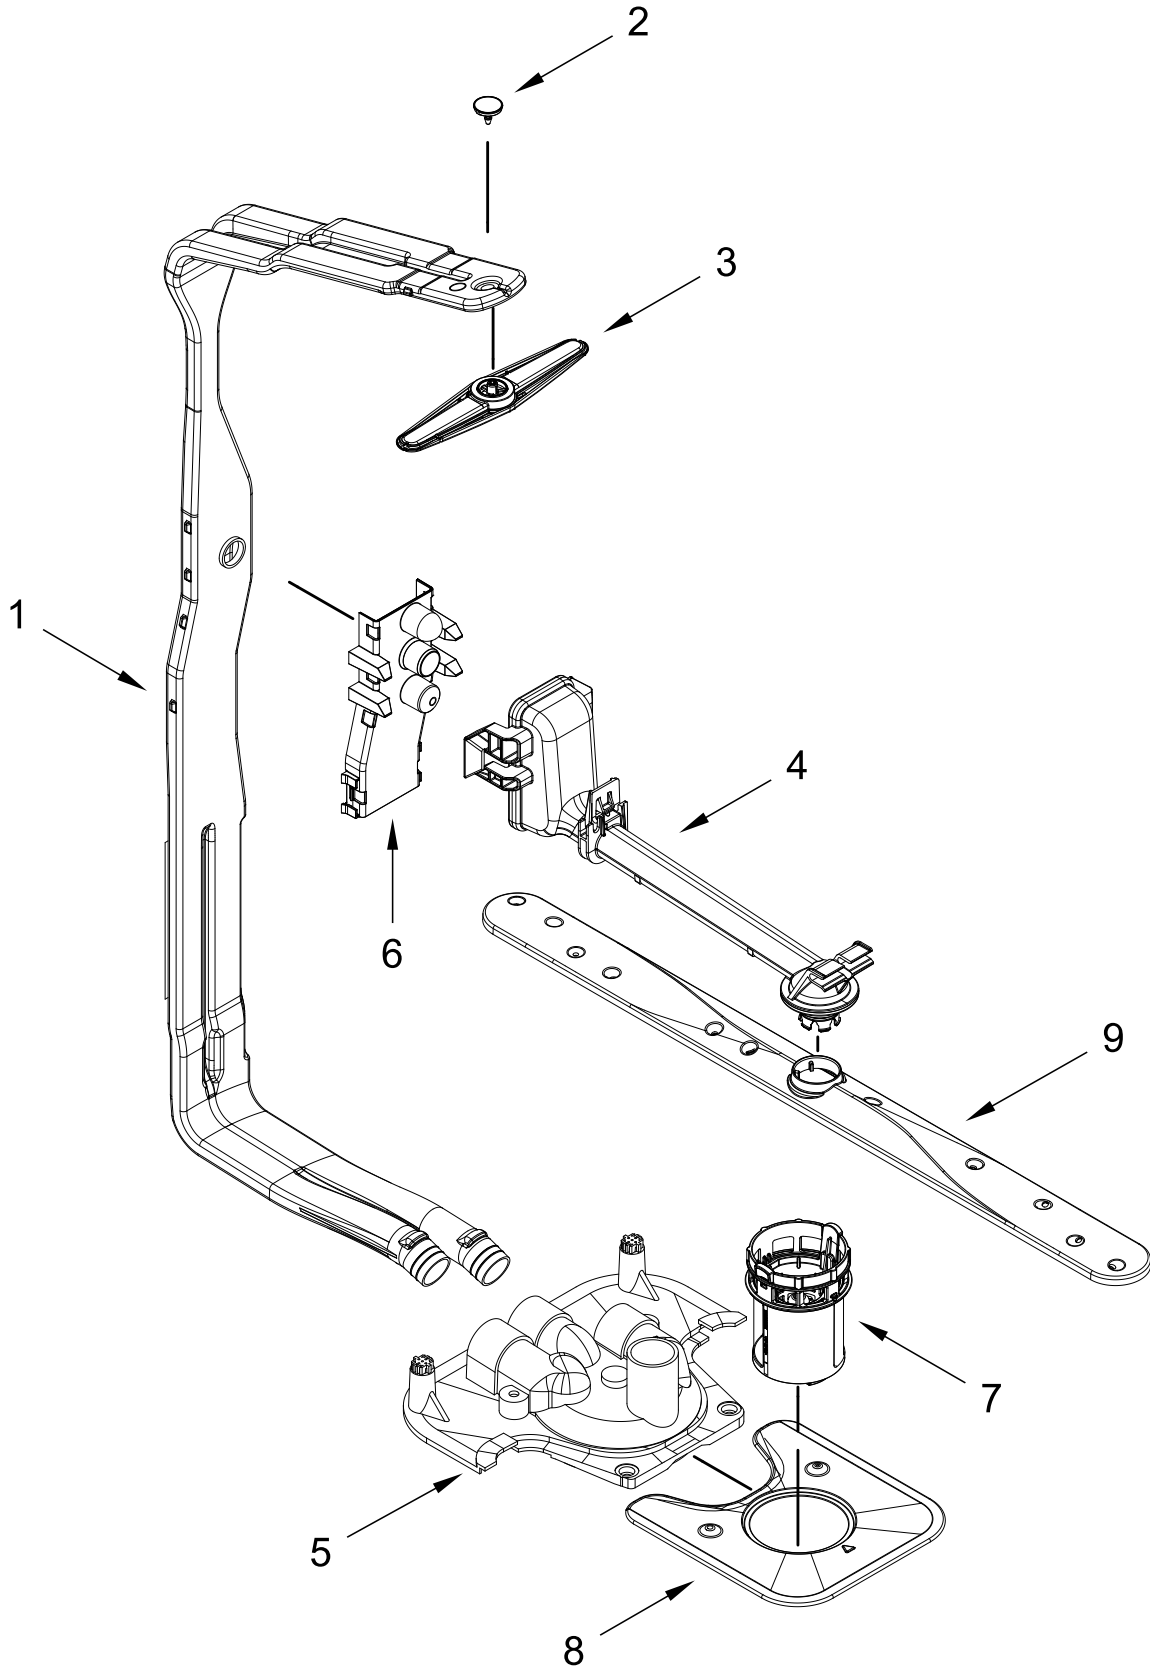

UPPER WASH AND RINSE PARTS

UPPER WASH AND RINSE PARTS

<u>Illus.</u> <u>No.</u>	<u>Part No.</u>	<u>Description</u>	<u>Illus.</u> <u>No.</u>	<u>Part No.</u>	<u>Description</u>	<u>Illus.</u> <u>No.</u>	<u>Part No.</u>	<u>Description</u>
1	W10903503	Feed Tube Assembly	5	W11128231	Cover, Diverter	8	W10891539	Screen
2	W11039888	Retainer	6	W10892836	Retainer, Docking (2nd Level)	9	W11043437	Sprayarm, Upper
3	W11039869	Sprayarm, Third Level	7	W10891533	Filter			
4	W11043452	Manifold