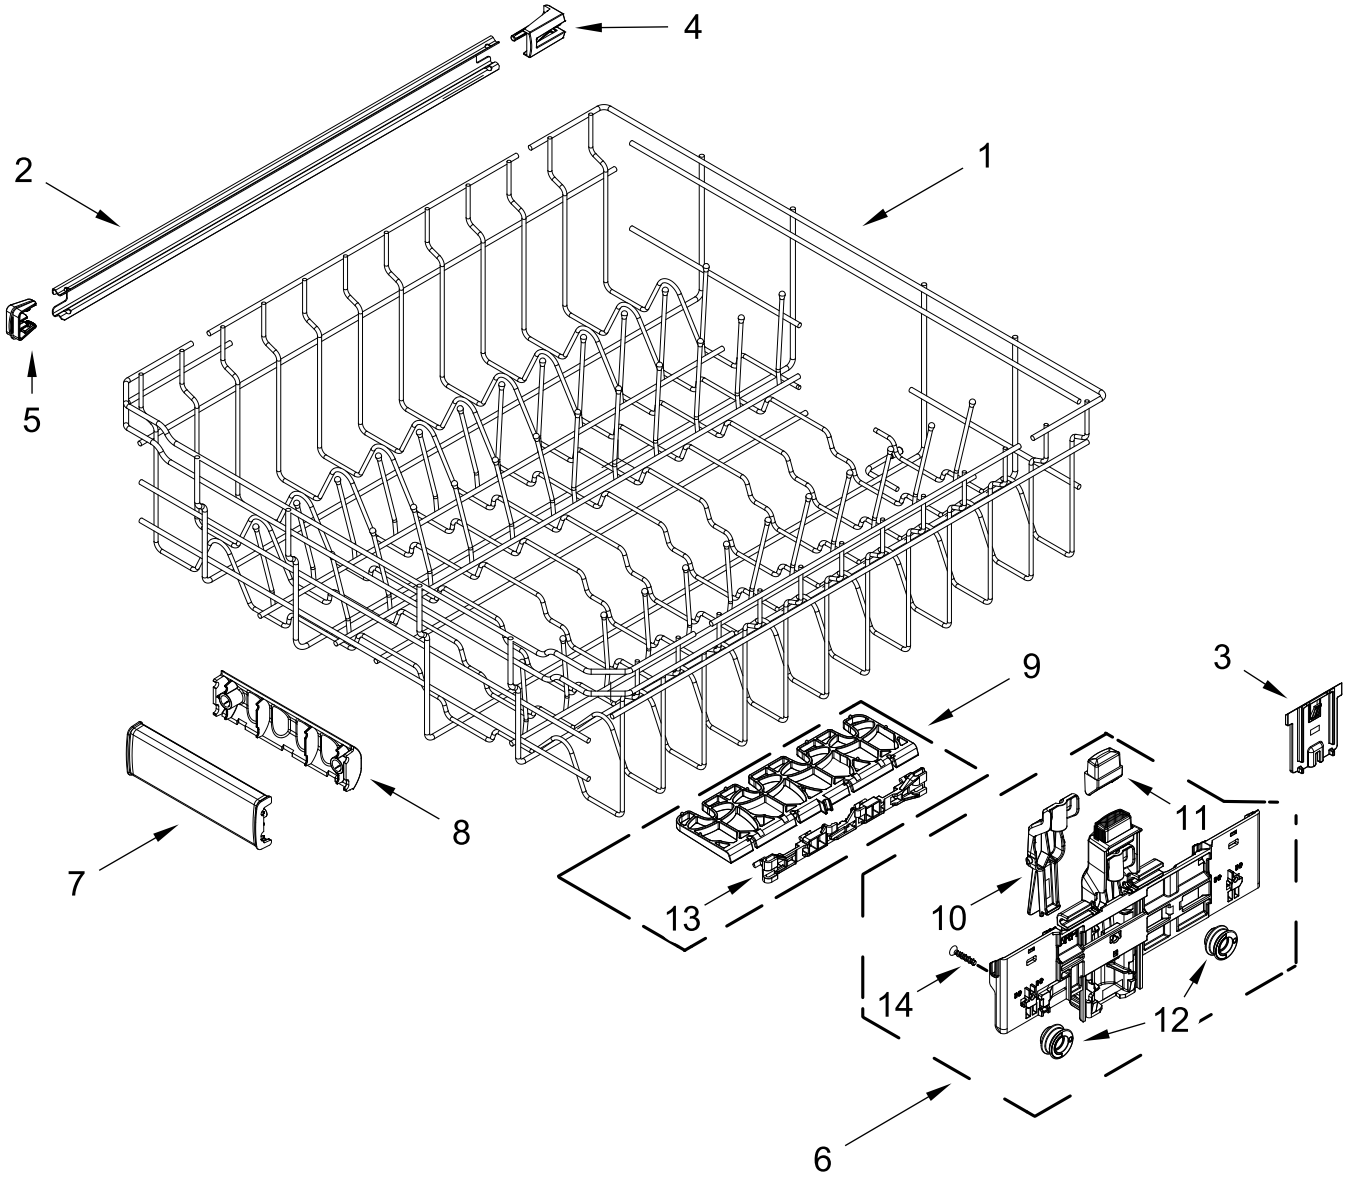

TUB AND FRAME PARTS

<u>Illus.</u> <u>No.</u>	<u>Part No.</u>	<u>Description</u>	<u>Illus.</u> <u>No.</u>	<u>Part No.</u>	<u>Description</u>	<u>Illus.</u> <u>No.</u>	<u>Part No.</u>	<u>Description</u>
1	W10920228	Tub Assembly (Includes Gasket)	13	W11255994	Float Switch	23	W11086088	Tub Mount, Upper Rack
2	W11226744	Base, Terminal Box	14	W11184083	Plug, Tub	24	W11362501	Miscellaneous Parts Bag (Contains 2 Screws, 2 Clamps, & 2 Brackets)
3	W11035860	Gasket, Tub	15	W11289893	Water Inlet Assembly			
4	W11036127	Nut, Water Inlet	16	W10920150	Leg, Leveling			
5	W11090487	Strike, Latch	17	3378128	Washer, Pronged Cup			
6	W11296374	Screw	18	W10277003	Screw	25	W11104729	Nut, Heater Terminal
7	W11165091	Seal, Cabinet	19	3400892	Screw	26	W11047695	Heater Element Assembly
8	W11025993	Drip Tray	20	W11226746	Cover, Terminal Box	27	W11132441	Terminal Block
9	W11025986	Funnel, Overfill Protection	21		Side Support, Tub			
10	W11025988	Funnel Extension		W10920122	Left Hand			
11	8269145	Bracket, Undercounter		W10920120	Right Hand			
12	W11165093	Cover, Tub Corner	22	W11158115	Shield, Tub Sound			

UPPER RACK AND TRACK PARTS

UPPER RACK AND TRACK PARTS

<u>Illus.</u> <u>No.</u>	<u>Part No.</u>	<u>Description</u>	<u>Illus.</u> <u>No.</u>	<u>Part No.</u>	<u>Description</u>	<u>Illus.</u> <u>No.</u>	<u>Part No.</u>	<u>Description</u>
1	W10847875	Dishrack, Upper	7	W11268682	Handle, Dishrack Front	13	W11129797	Clip, Cupshelf
2	W11048231	Track, Dishrack				14	W11376395	Screw
3	W11180605	Clip, Adjuster Arm	8	W11268681	Handle, Dishrack Rear			
4	W11084872	Track Stop, Rear	9	W11129799	Cupshelf Assembly			
5	W11084874	Track Stop, Front	10	W11180178	Leveler, Adjuster Arm			
6		Rack Adjuster	11	W11267699	Button, Adjuster Arm			
	W11268090	Left Hand	12	W11048221	Wheel			
	W11268086	Right Hand						