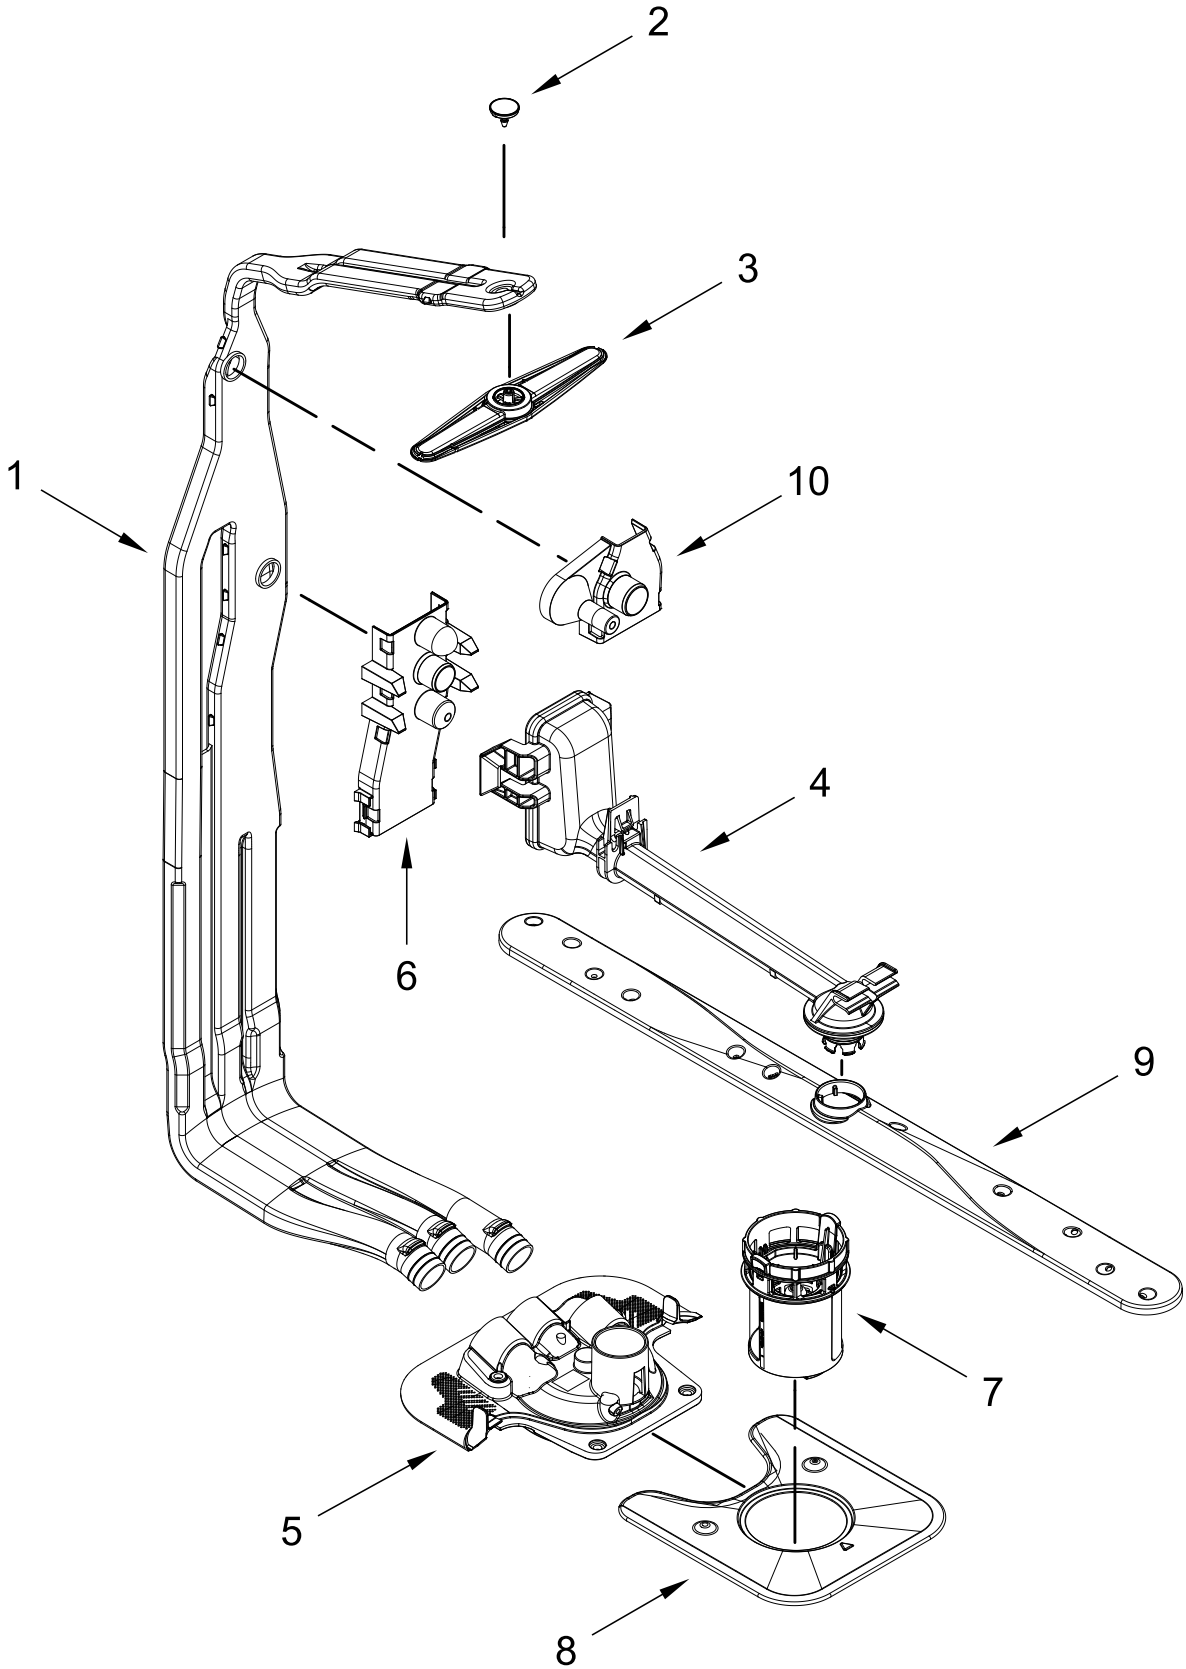

UPPER WASH AND RINSE PARTS

UPPER WASH AND RINSE PARTS

<u>Illus.</u> <u>No.</u>	<u>Part No.</u>	<u>Description</u>	<u>Illus.</u> <u>No.</u>	<u>Part No.</u>	<u>Description</u>	<u>Illus.</u> <u>No.</u>	<u>Part No.</u>	<u>Description</u>
1	W10872558	Feed Tube Assembly	5	W10903465	Cover, Diverter	9	W11043437	Sprayarm, Upper
2	W11039888	Retainer	6	W10892836	Retainer, Docking (2nd Level)	10	W10892835	Retainer, Docking (3rd Level)
3	W11039869	Sprayarm, Third Level	7	W10891533	Filter			
4	W11043452	Manifold	8	W10891539	Screen