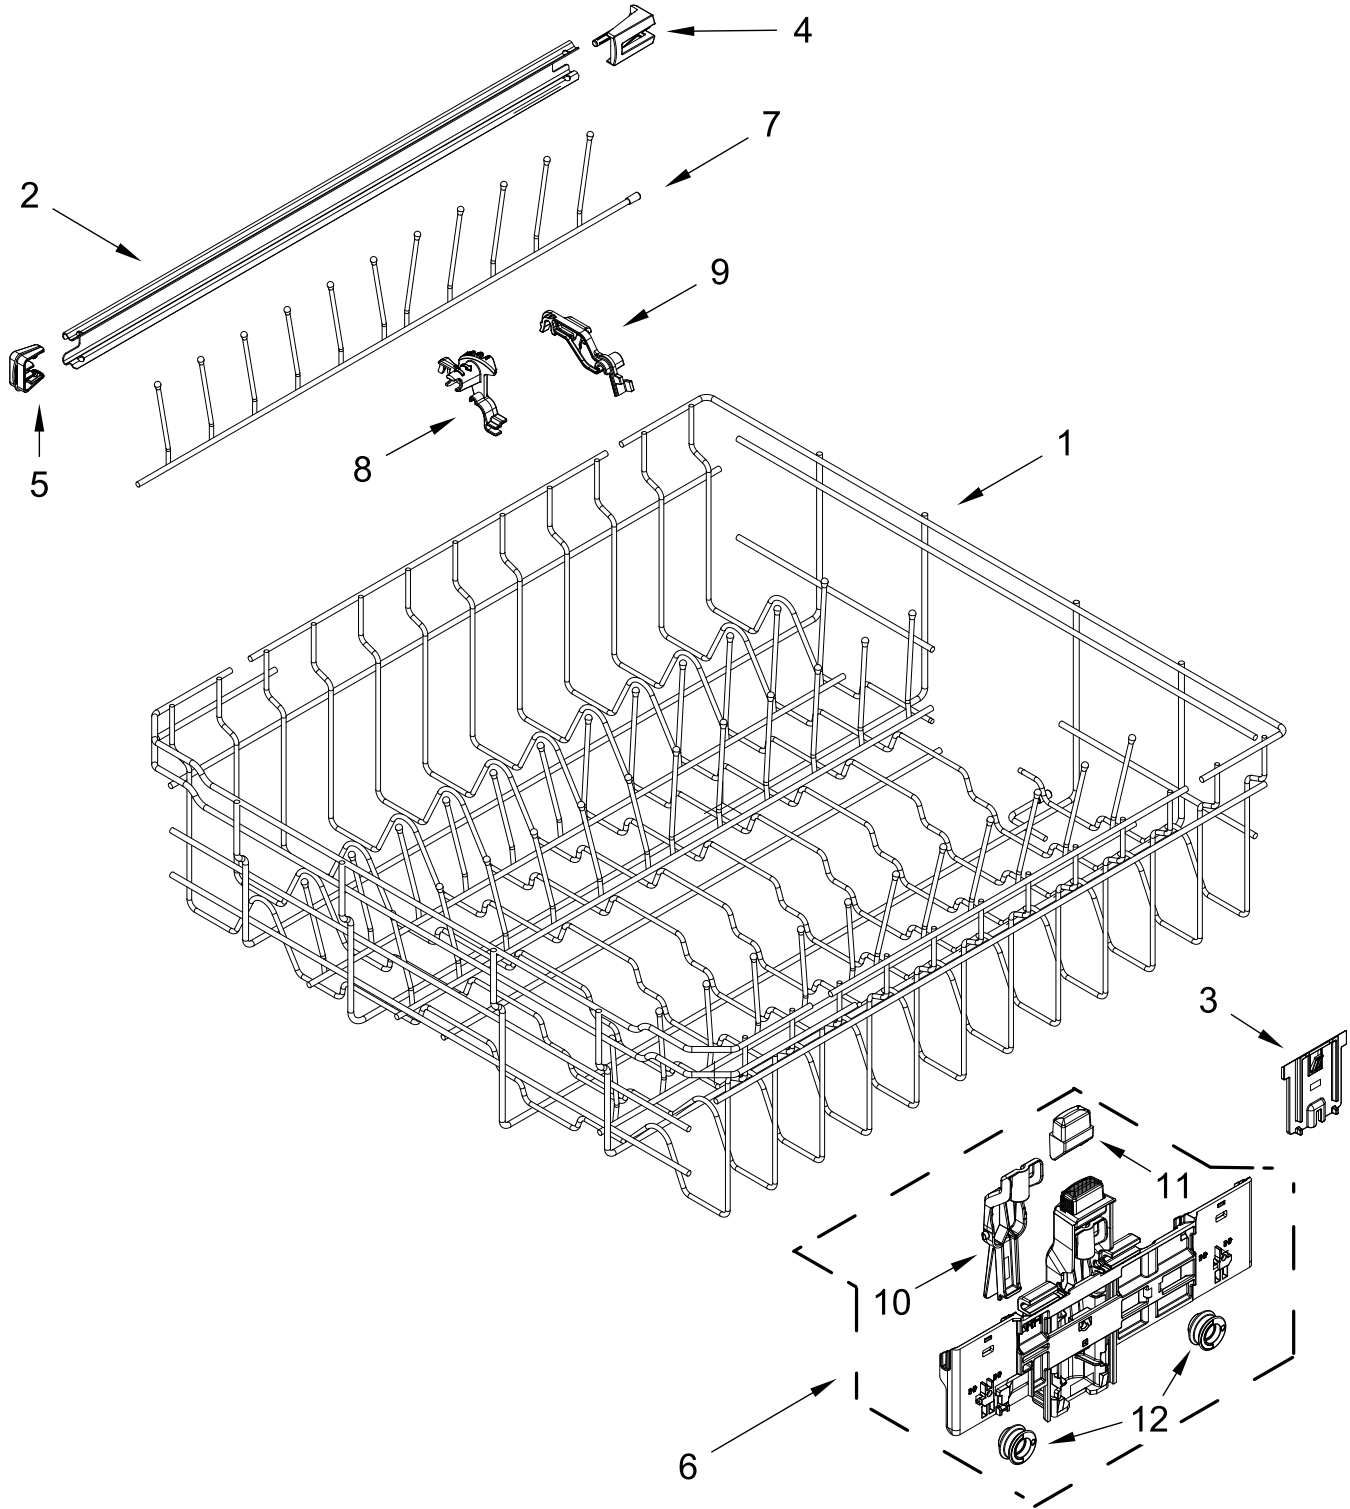

UPPER RACK AND TRACK PARTS

UPPER RACK AND TRACK PARTS

<u>Illus.</u> <u>No.</u>	<u>Part No.</u>	<u>Description</u>	<u>Illus.</u> <u>No.</u>	<u>Part No.</u>	<u>Description</u>	<u>Illus.</u> <u>No.</u>	<u>Part No.</u>	<u>Description</u>
1	W10847876	Dishrack, Upper	6		Rack Adjuster	9	W11179753	Clip, Pivot
2	W11048231	Track, Dishrack		W11268105	Left Hand	10	W11180178	Leveler, Adjuster Arm
3	W11180605	Clip, Adjuster Arm		W11268101	Right Hand	11	W11267702	Button, Adjuster Arm
4	W11084872	Track Stop, Rear	7	W11186528	Tine Row, Fold Down	12	W11048219	Wheel
5	W11084874	Track Stop, Front	8	W11179794	Positioner