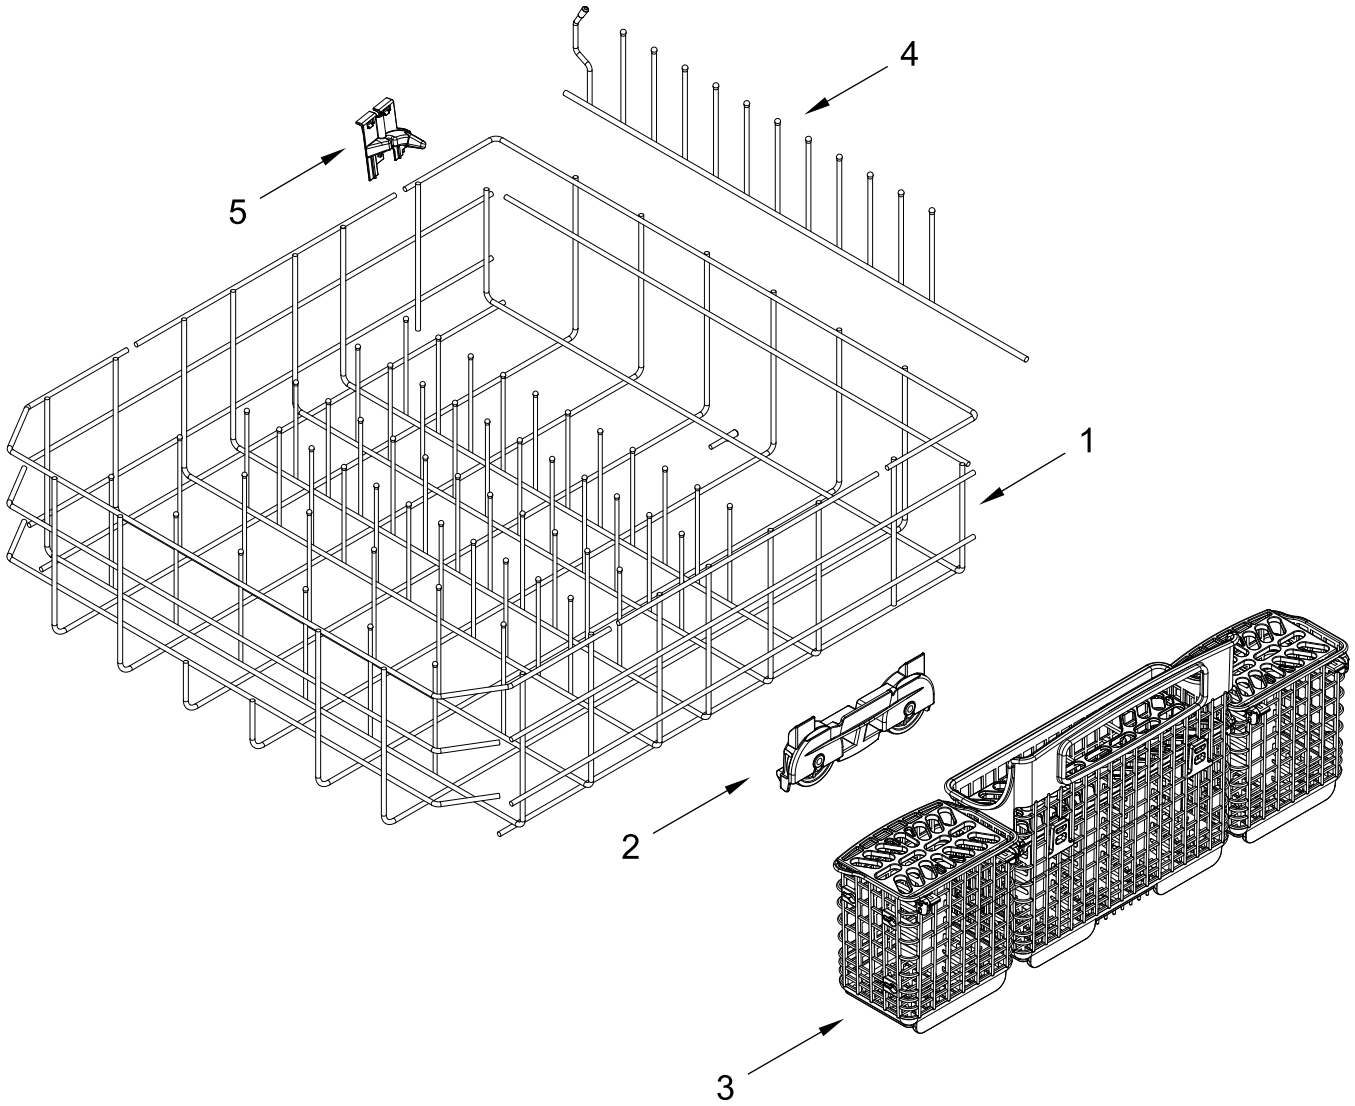

UPPER WASH AND RINSE PARTS

UPPER WASH AND RINSE PARTS

<u>Illus.</u> <u>No.</u>	<u>Part No.</u>	<u>Description</u>	<u>Illus.</u> <u>No.</u>	<u>Part No.</u>	<u>Description</u>	<u>Illus.</u> <u>No.</u>	<u>Part No.</u>	<u>Description</u>
1	W10872558	Feed Tube Assembly	5	W10903465	Cover, Diverter	9	W11043437	Sprayarm, Upper
2	W11039888	Retainer	6	W10892836	Retainer, Docking (2nd Level)	10	W10892835	Retainer, Docking (3rd Level)
3	W11039869	Sprayarm, Third Level	7	W10891533	Filter			
4	W11043452	Manifold	8	W10891539	Screen			

UPPER RACK AND TRACK PARTS

UPPER RACK AND TRACK PARTS

<u>Illus.</u> <u>No.</u>	<u>Part No.</u>	<u>Description</u>	<u>Illus.</u> <u>No.</u>	<u>Part No.</u>	<u>Description</u>	<u>Illus.</u> <u>No.</u>	<u>Part No.</u>	<u>Description</u>
1	W10847876	Dishrack, Upper	6		Rack Adjuster	9	W11179753	Clip, Pivot
2	W11048231	Track, Dishrack		W11268105	Left Hand	10	W11180178	Leveler, Adjuster Arm
3	W11180605	Clip, Adjuster Arm		W11268101	Right Hand	11	W11267702	Button, Adjuster Arm
4	W11084872	Track Stop, Rear	7	W11186528	Tine Row, Fold Down	12	W11048219	Wheel
5	W11084874	Track Stop, Front	8	W11179794	Positioner			

LOWER RACK PARTS

LOWER RACK PARTS

<u>Illus.</u> <u>No.</u>	<u>Part No.</u>	<u>Description</u>	<u>Illus.</u> <u>No.</u>	<u>Part No.</u>	<u>Description</u>	<u>Illus.</u> <u>No.</u>	<u>Part No.</u>	<u>Description</u>
1	W10525646	Dishrack, Lower	3	W11221877	Silverware Basket	4	W10056272	Tine Row, Fold Down
2	W11133747	Wheel & Transport Assembly				5	W11268658	Retainer, Flex Row