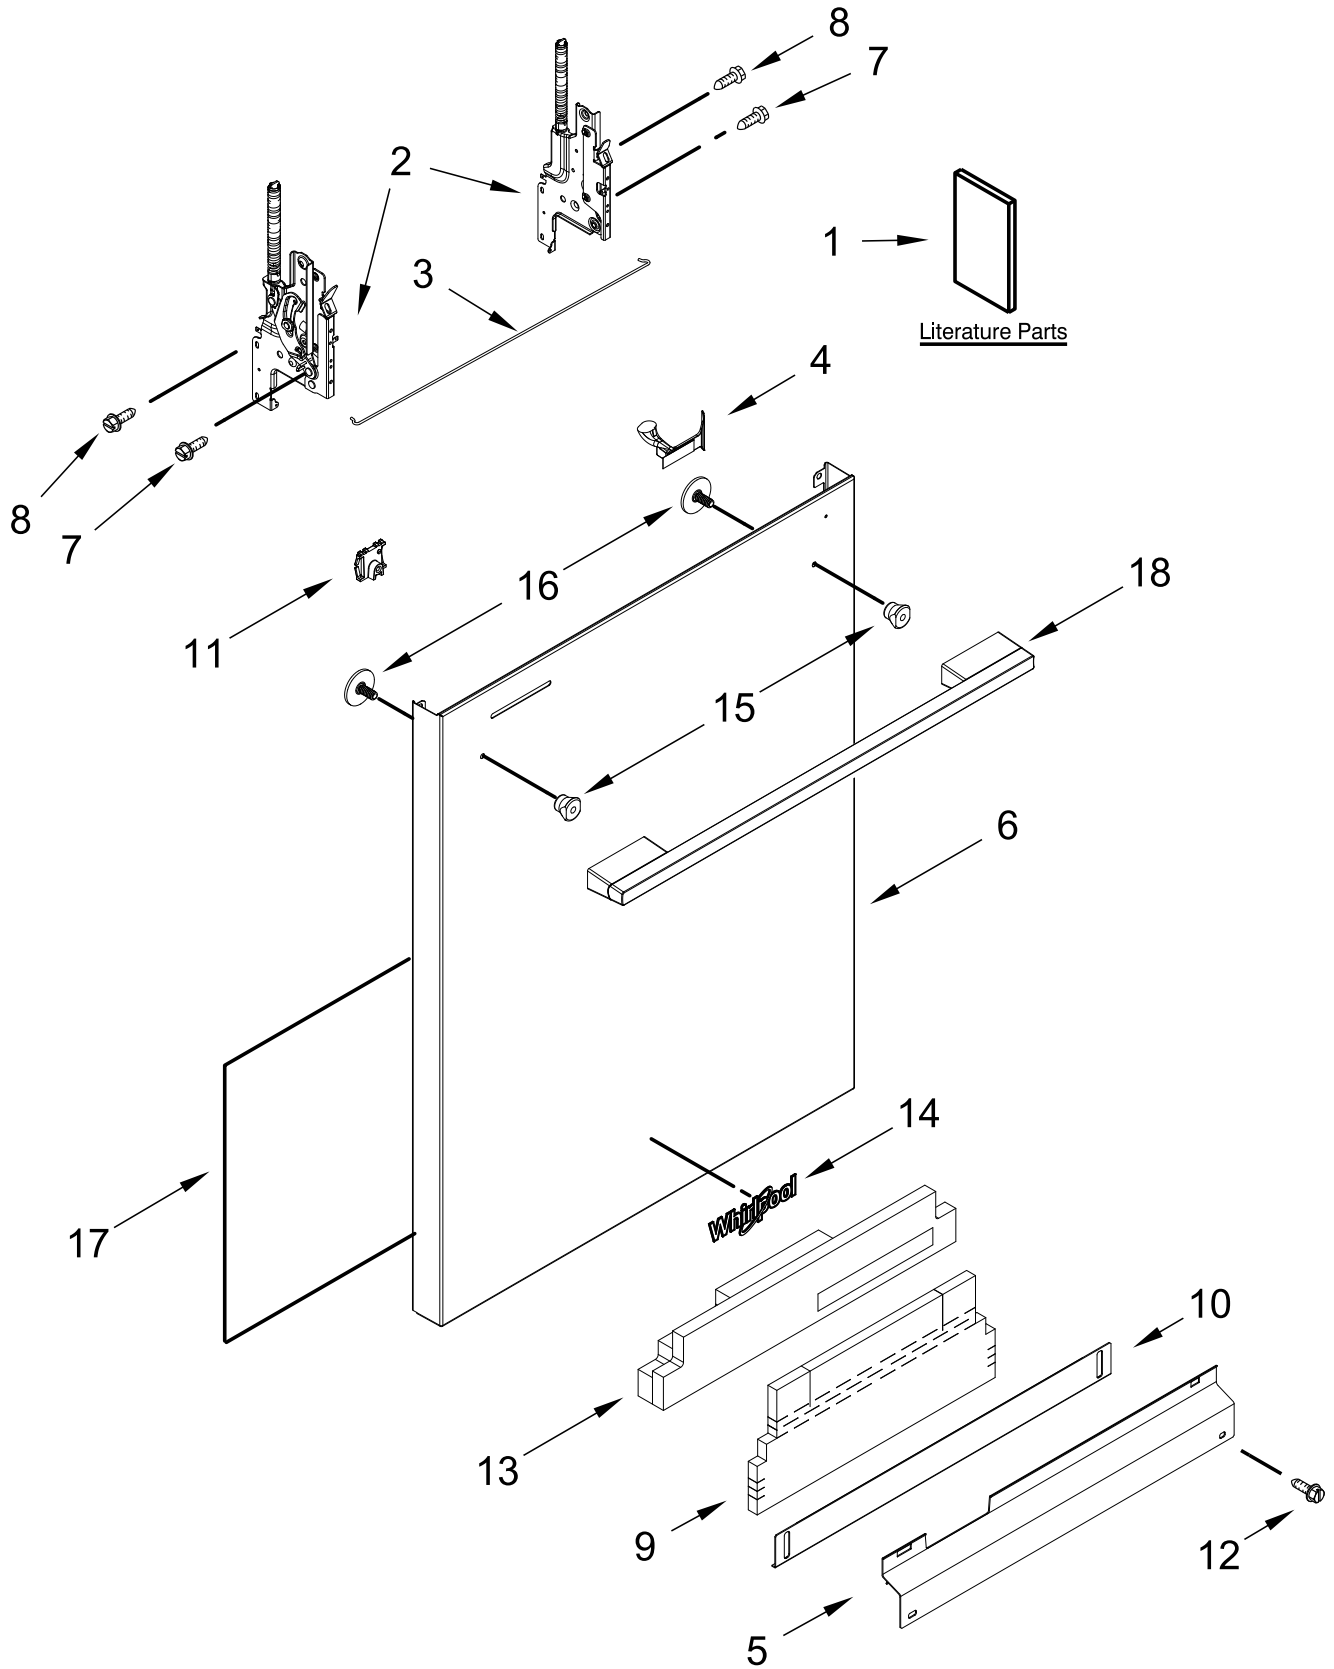

DOOR AND PANEL PARTS