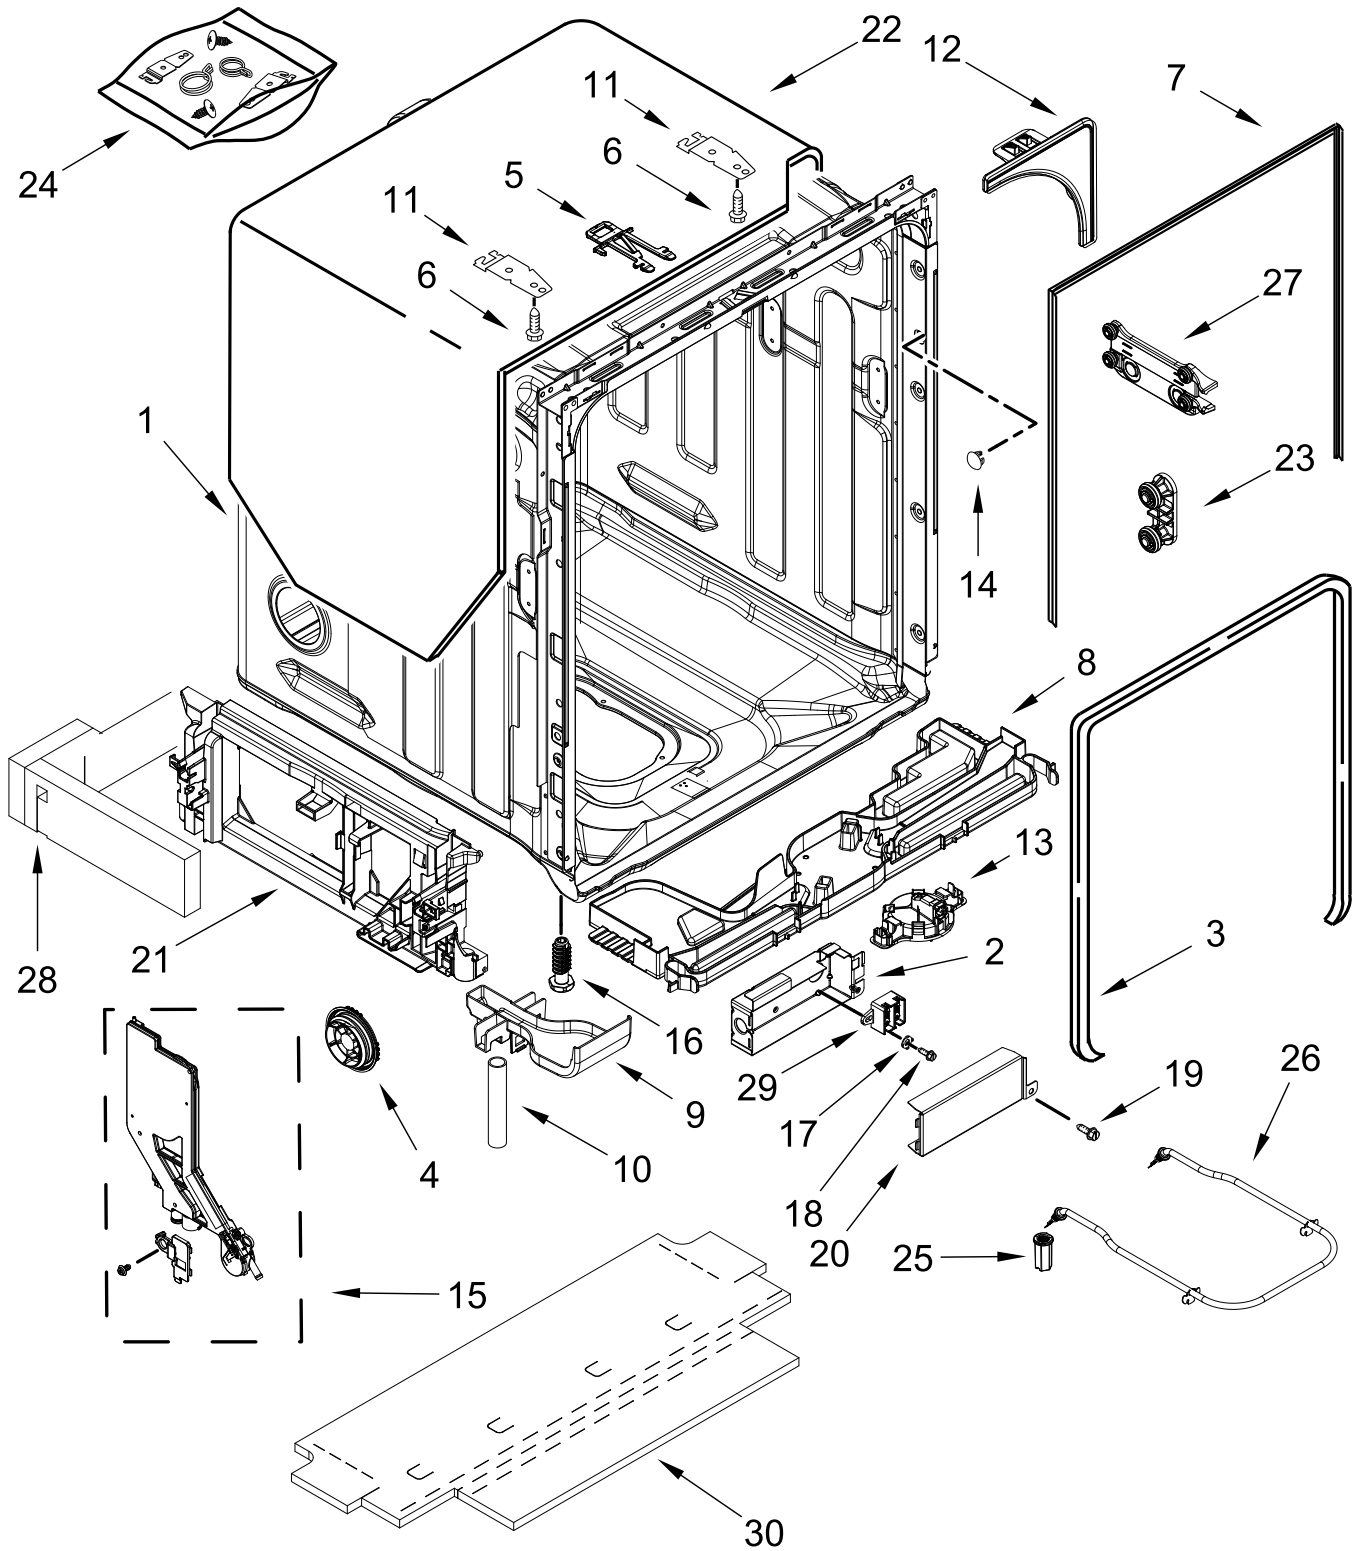

TUB AND FRAME PARTS

TUB AND FRAME PARTS

<u>Illus. No.</u>	<u>Part No.</u>	<u>Description</u>	<u>Illus. No.</u>	<u>Part No.</u>	<u>Description</u>	<u>Illus. No.</u>	<u>Part No.</u>	<u>Description</u>
1	W11120458	Tub Assembly (includes gasket)	15	W11289893	Water Inlet Assembly	25	W11104729	Nut, Heater Terminal
2	W11226744	Base, Terminal Box	16	W10920150	Leg, Leveling	26	W11047695	Heater Element Assembly
3	W11035860	Gasket, Tub	17	3378128	Washer, Pronged Cup	27		Tub Mount, Third Level Rack
4	W11036127	Nut, Water Inlet	18	W10277003	Screw		W11094449	Left Hand
5	W11090487	Strike, Latch	19	3400892	Screw		W11256437	Right Hand
6	W11296374	Screw	20	W11226746	Cover, Terminal Box	28	W10919865	Insulation, U-Wrap
7	W11165091	Seal, Cabinet	21		Side Support, Tub	29	W11132441	Terminal Block
8	W11025993	Drip Tray		W10920122	Left Hand	30	W11367646	Sound Insulation, Bottom
9	W11025986	Funnel, Overfill Protection		W10920120	Right Hand			
10	W11025988	Funnel Extension	22	W11158115	Shield, Tub Sound			
11	8269145	Bracket, Undercounter	23	W11048217	Tub Mount, Upper Rack			
12	W11165093	Cover, Tub Corner	24	W11362500	Miscellaneous Parts Bag (Contains 2 Screws, 2 Clamps, & 2 Brackets)			
13	W11255994	Float Switch						
14	W11184083	Plug, Tub