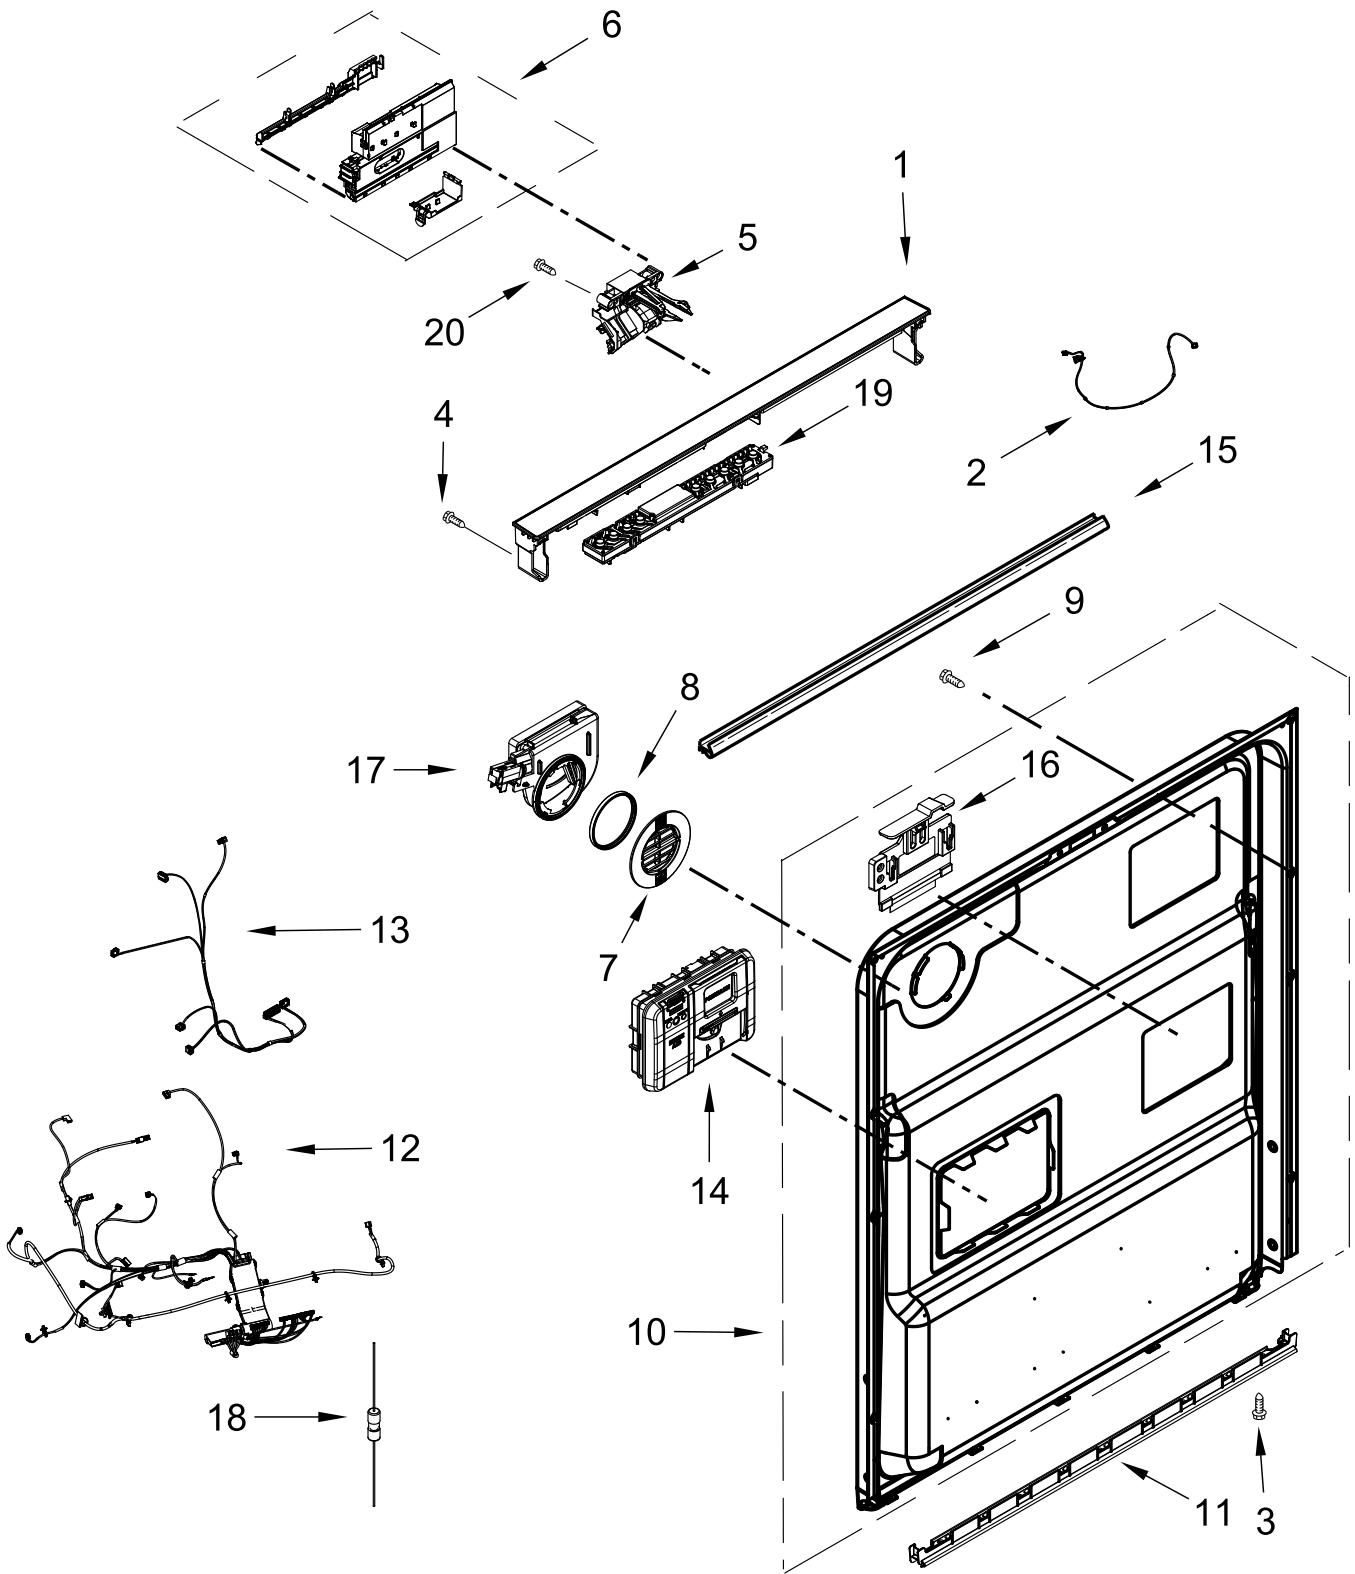

CONTROL PANEL AND INNER DOOR PARTS

CONTROL PANEL AND INNER DOOR PARTS

<u>Illus.</u> <u>No.</u>	<u>Part No.</u>	<u>Description</u>	<u>Illus.</u> <u>No.</u>	<u>Part No.</u>	<u>Description</u>	<u>Illus.</u> <u>No.</u>	<u>Part No.</u>	<u>Description</u>
1		Console Cap	8	W11184028	Gasket, Vent	15	W11265187	Seal, Console/Door
	W11109176	Black	9	W10348409	Screw	16	W11088985	Hanger, Control
2	W11084865	Jumper, Door	10	W11098822	Inner Door Assembly	17	W11025593	Vent Assembly (Also Order Gasket)
3	W11258418	Screw	11	W11163967	Seal, Door Bottom	18	W11397505	Fuse, In-line
4	W10711884	Screw (Long)	12	W11391581	Wiring Harness, Main (Includes Thermostat & Fuse)	19	W11131367	Housing, UI
5	W11091934	Latch Assembly (Includes Switch)	13	W11084845	Wiring Harness, Inner Door	20	W10348408	Screw
6	W11415068	Control, Electronic	14	W11092649	Dispenser Assembly			
7	W11025634	Bezel, Vent (Also Order Gasket)