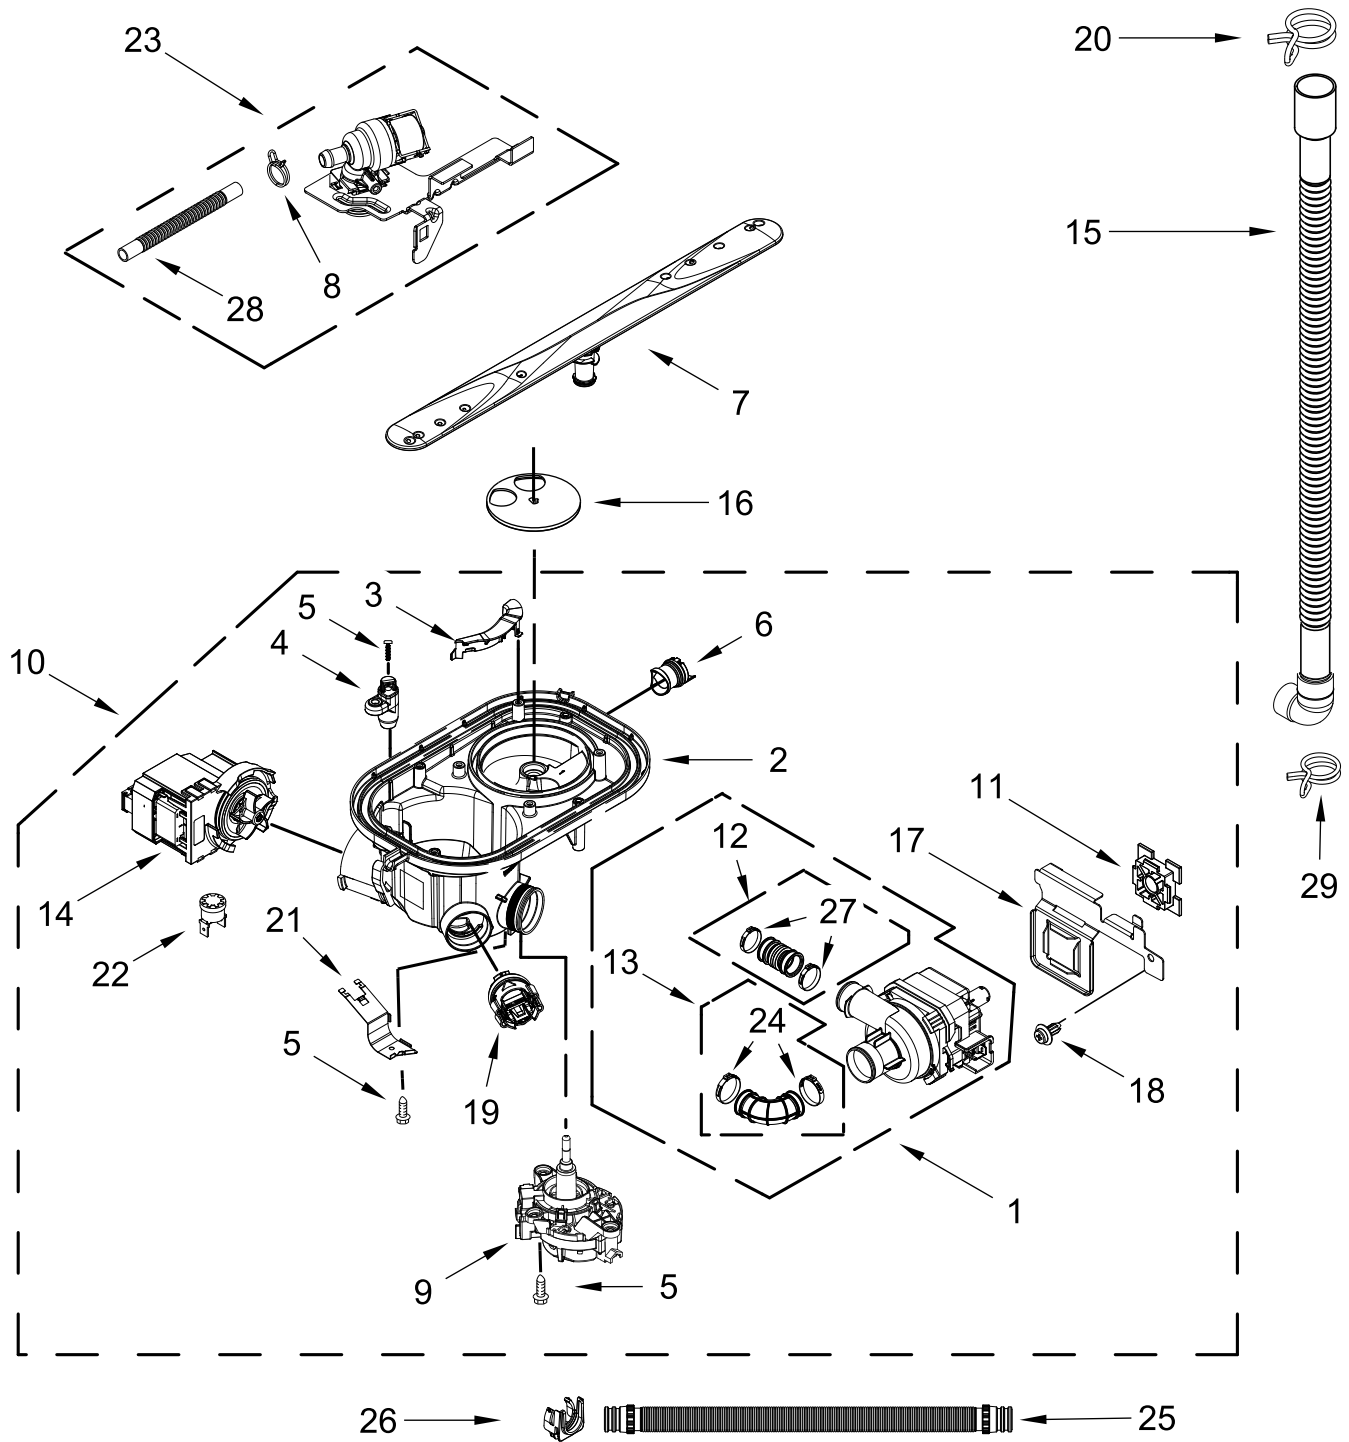

PUMP, WASHARM AND MOTOR PARTS

PUMP, WASHARM AND MOTOR PARTS

<u>Illus. No.</u>	<u>Part No.</u>	<u>Description</u>	<u>Illus. No.</u>	<u>Part No.</u>	<u>Description</u>	<u>Illus. No.</u>	<u>Part No.</u>	<u>Description</u>
1	W11048807	Pump	12	W11250985	Hose, Pressure	24	W11122851	Clamp, Hose
2	W11034554	Sump with Seal (Includes 3, 4, 5, 6 & 9)	13	W10900389	Hose, Suction	25	W11036159	Hose
3	W10891543	Diffuser, Inlet	14	W11193157	Drain Pump	26	W11036143	Clip, Hose
4	W11050773	Drain Vent Assembly	15	W11131184	Hose, Drain	27	W10466656	Clamp, Hose
5	9741232	Screw	16	W11175571	Disc, Diverter	28	W11036287	Hose, Inlet
6	W10891547	Check Valve, Drain	17	W11025961	Bracket, Rear Motor	29	W11236576	Clamp, Hose
7	W11164607	Wash Arm Assembly	18	W11418271	Fastener			
8	371505	Clamp, Hose	19	W11126174	Indicator, Optical Wash			
9		Diverter Valve Motor (Not Serviced)	20	370445	Clamp, Hose			
10	W11243648	Pump & Motor	21	W11163419	Bracket, Thermostat			
11	W11036660	Support	22	W11193089	Thermostat (Included with Main Wiring Harness)			
			23	W11025970	Fill Valve Assembly