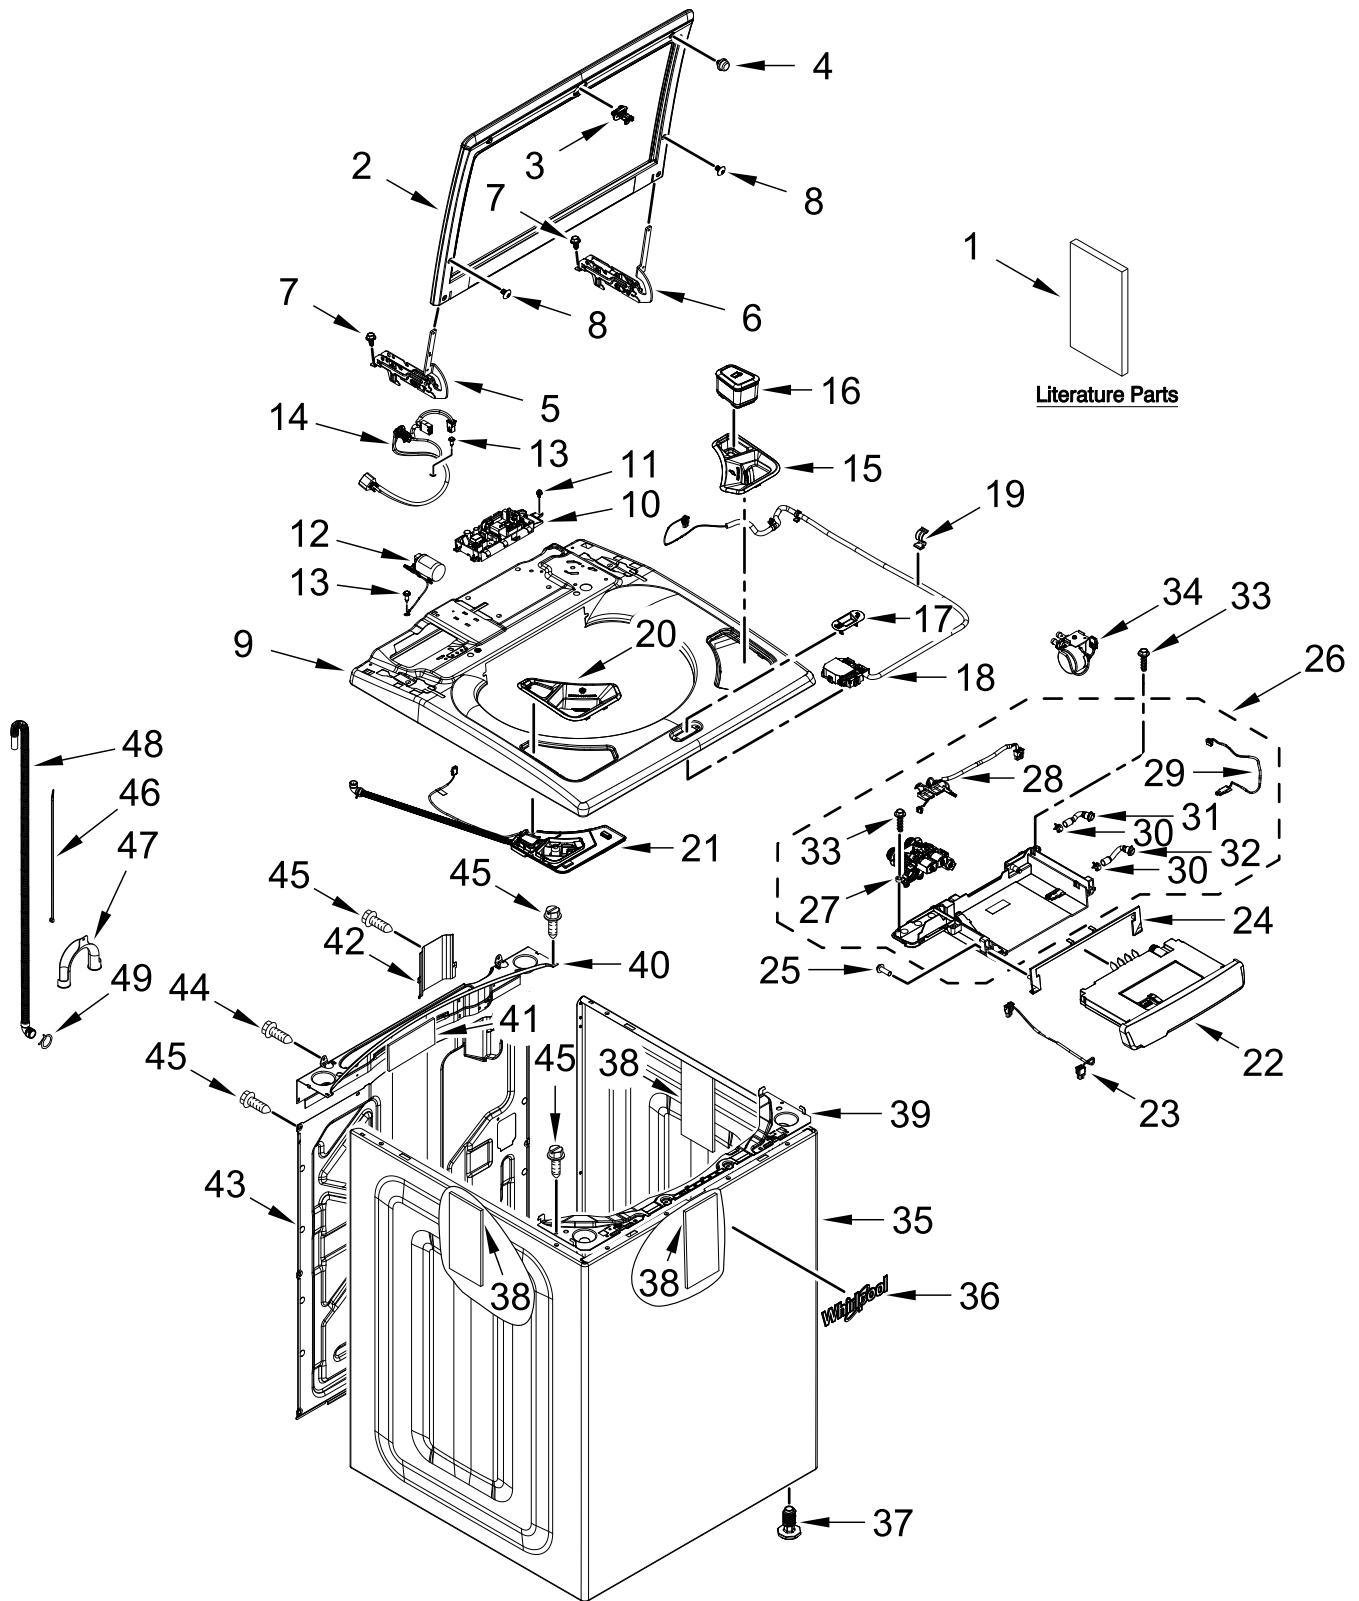

AUTOMATIC WASHER

MODELS:

WTW6120HW1 (White)

WTW6120HC1 (Chrome Shadow)

TOP AND CABINET PARTS

TOP AND CABINET PARTS

<u>Illus. No.</u>	<u>Part No.</u>	<u>Description</u>	<u>Illus. No.</u>	<u>Part No.</u>	<u>Description</u>	<u>Illus. No.</u>	<u>Part No.</u>	<u>Description</u>
1		Literature Parts	16	W11175764	Brush, Scrub	34	W11238377	Pump, Metering
	W11197727	Owners Manual	17		Bezel, Lid Lock	35		Cabinet
	W11445523	Quick Reference Guide		W11215078	White		W10676680	White
	W11197669	Energy Guide		W11215091	Chrome Shadow		W10676681	Chrome Shadow
	W11427032	Tech Sheet	18	W11032875	Assembly, Lid Lock	36	W10884775	Badge
2		Assembly, Lid (Glass)	19	90016	Clip, Harness	37	W11179235	Foot Assembly, Leveling
	W11113665	Tempest Grey	20	W11094976	Bezel, Faucet Switch	38	W10688364	Absorber, Impact
3	W11091027	Strike Assembly	21	W11175629	Assembly, Faucet Switch	39		Channel, Top Front
4	W10631074	Bumper, Lid	22		Assembly, Dispenser Drawer		W11384398	White
5	W11128305	Hinge, Lid (Left)		W11174984	Chrome Shadow	40	W10512626	Channel, Top Rear
6	W11128306	Hinge, Lid (Right)	23	W11130938	Harness, Dispenser	41	8564458	Absorber, Impact
7	W10142728	Screw	24	W11174982	Bezel, Dispenser	42	W10676061	Cover, Harness
8	W11183686	Screw	25	3400061	Screw	43	W11417173	Panel, Rear
9		Top	26	W11094592	Assembly, Dispenser Housing & Inlet Valve	44	W10567155	Screw
	W11126907	White	27	W11096268	Valve, Water Inlet	45	W10660565	Screw
	W11126908	Chrome Shadow	28	W11130934	Harness, Water Inlet Valve	46	W10339879	Tie, Cable
10	W11479882	Control Unit Assembly, Machine and Motor	29	W11178145	Sensor, Detergent Level	47	W10280024	U-Bend, Drain Hose
11	693995	Screw	30	W10715699	Clamp, Hose	48	W11203364	Hose, Outer Drain Assembly
12	W11033573	Assembly, Line Filter	31	W11094606	Hose (Short)	49	356138	Clamp, Hose
13	3400076	Screw	32	W11174978	Hose (Long)			
14	W11112935	Power Cord	33	97787	Screw			
15		Bezel, Bleach Dispenser						
	W11175768	Chrome Shadow						