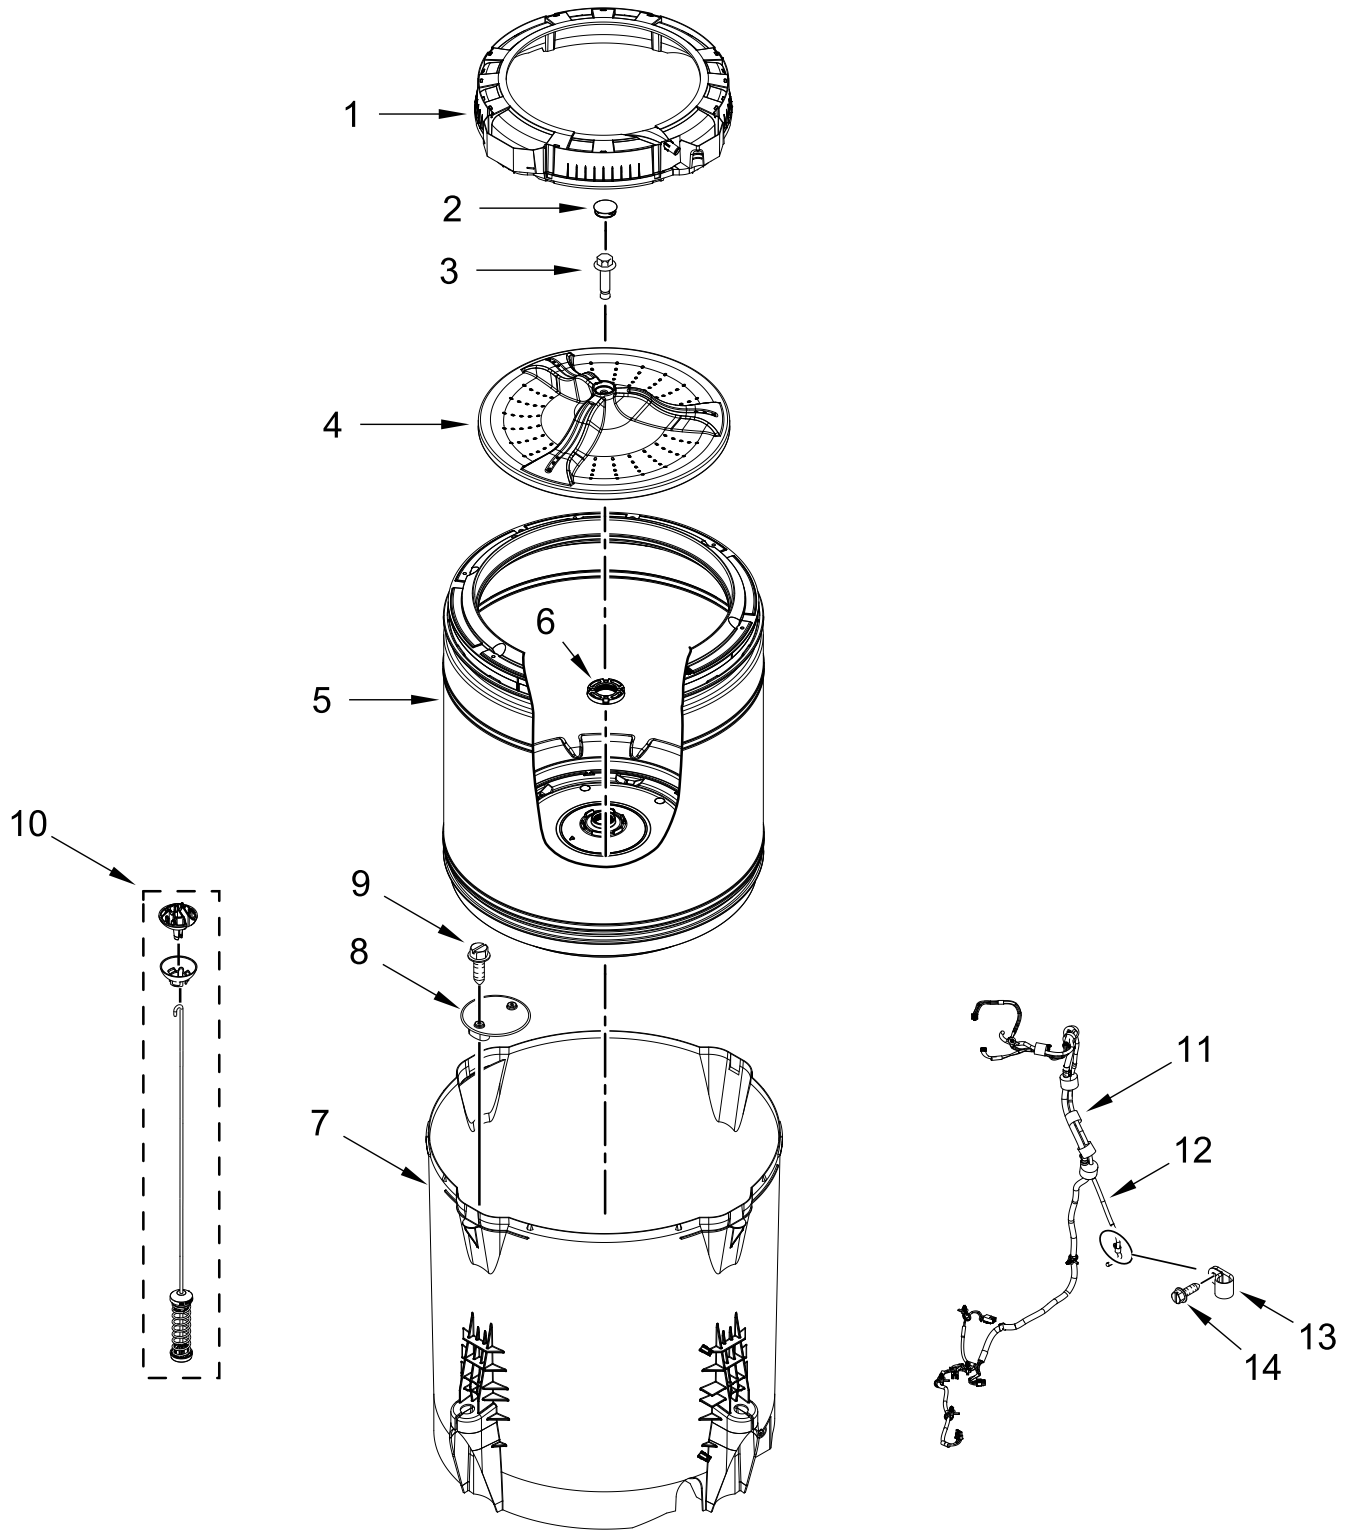

CONSOLE PARTS

CONSOLE PARTS

<u>Illus.</u> <u>No.</u>	<u>Part No.</u>	<u>Description</u>
1	W11112920	Assembly, Fascia
2	W11130939	Harness, UI

<u>Illus.</u> <u>No.</u>	<u>Part No.</u>	<u>Description</u>
3		Assembly, Console
	W11093764	White
	W11178258	Chrome Shadow
4	8312709	Clip, Console

<u>Illus.</u> <u>No.</u>	<u>Part No.</u>	<u>Description</u>
5	W10298336	Nut, "U"
6	12990204	Screw
7	W11129559	Panel, Console Rear
8	W10660565	Screw

BASKET AND TUB PARTS

BASKET AND TUB PARTS

<u>Illus.</u> <u>No.</u>	<u>Part No.</u>	<u>Description</u>	<u>Illus.</u> <u>No.</u>	<u>Part No.</u>	<u>Description</u>	<u>Illus.</u> <u>No.</u>	<u>Part No.</u>	<u>Description</u>
1	W11094300	Tub Ring	8	W11089264	Filter, Drain Pump	12	W10590949	Hose, Pressure Switch
2	W10609549	Cap, Impeller	9	8533928	Screw	13	W10005430	Clamp, Cable
3	W10625252	Screw	10	W11171694	Damper Assembly, Tub Suspension (Set Of 4-Includes Suspension Bushings and Suspension Balls)	14	W10238319	Screw
4	W10834890	Impeller (Washplate)						
5	W11178224	Basket Assembly						
6	W11183985	Basket, Lock Nut						
7	W11219115	Tub	11	W11405458	Harness, Lower			