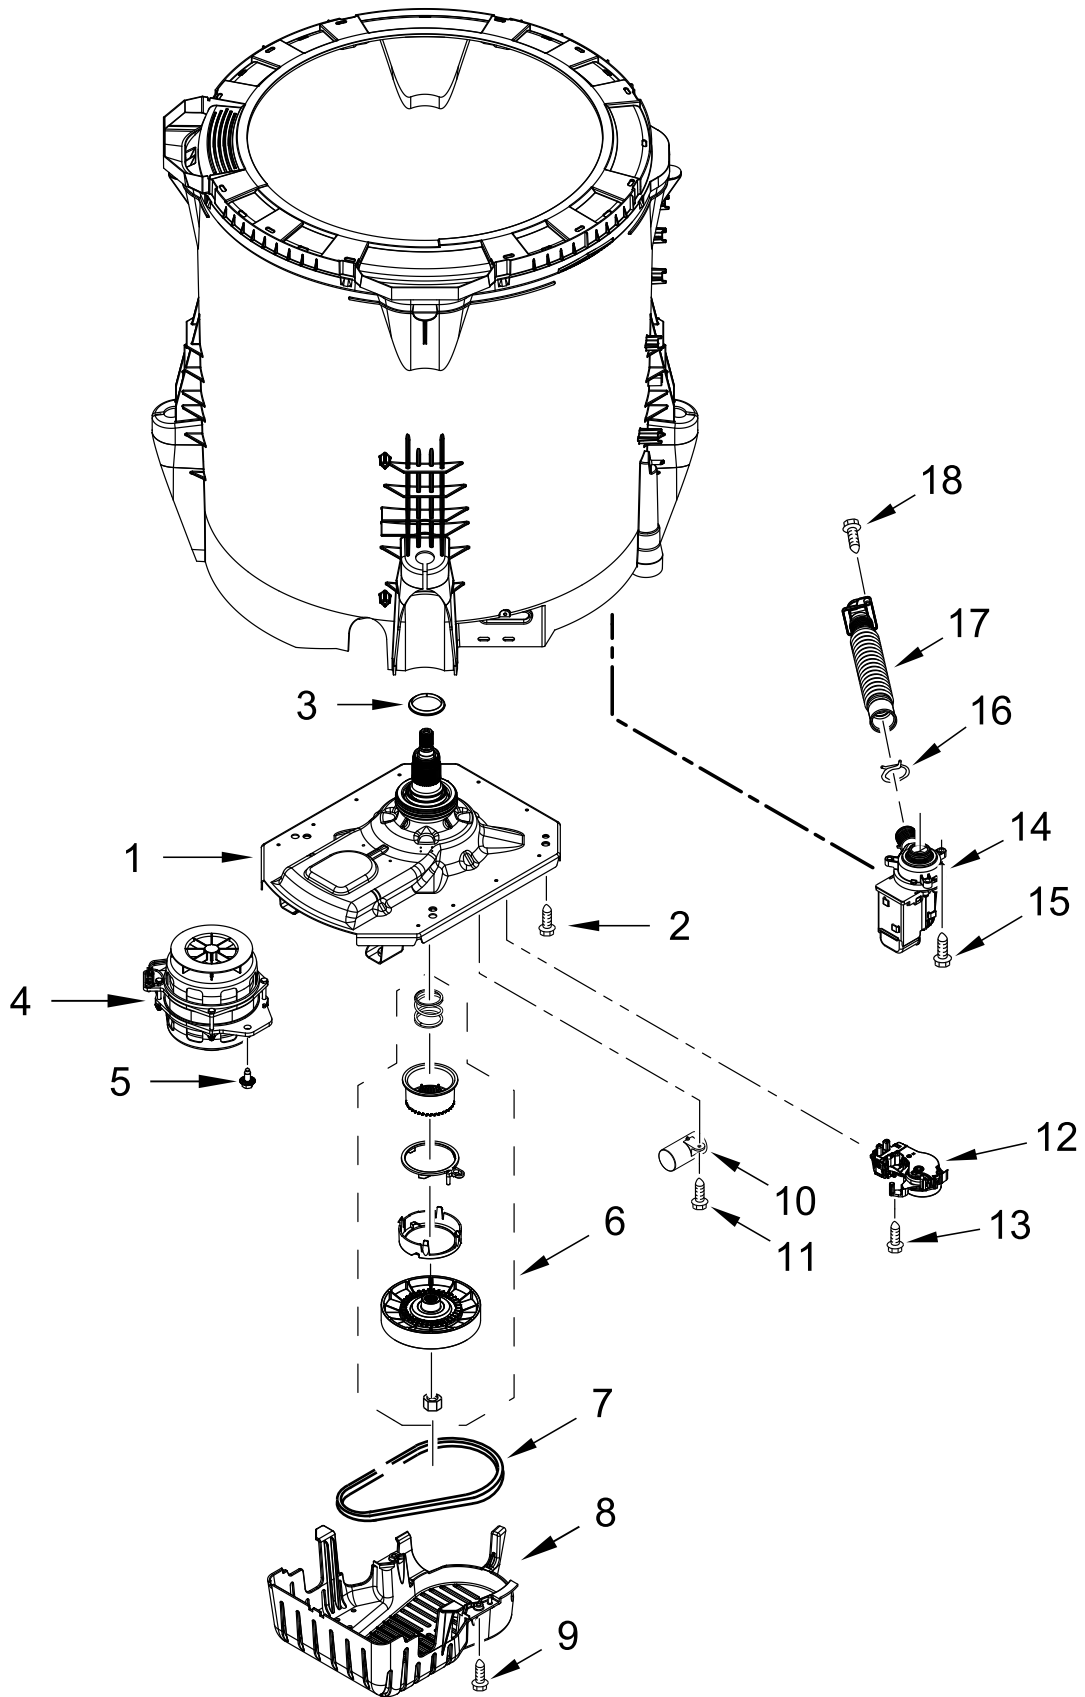

GEARCASE, MOTOR AND PUMP PARTS

GEARCASE, MOTOR AND PUMP PARTS

<u>Illus.</u> <u>No.</u>	<u>Part No.</u>	<u>Description</u>	<u>Illus.</u> <u>No.</u>	<u>Part No.</u>	<u>Description</u>	<u>Illus.</u> <u>No.</u>	<u>Part No.</u>	<u>Description</u>
1	W11164183	Gearcase Assembly	9	357640	Screw	17	W10763078	Hose, Inner Drain Assembly
2	W10249633	Screw	10	W11162560	Capacitor, Motor Run	18	9740848	Screw
3	W11218170	Washer, Thrust	11	W10142728	Screw			
4	W10677723	Motor, Drive	12	W11398781	Actuator, Shift			
5	W10094780	Screw	13	9741052	Screw			
6	W10721967	Splutch Kit (60Hz)	14	W11259498	Pump Assembly, Drain			
7	W10808317	Belt, Drive	15	W10004910	Screw			
8	W11087188	Shield, Pulley Cover	16	8317496	Clamp, Hose