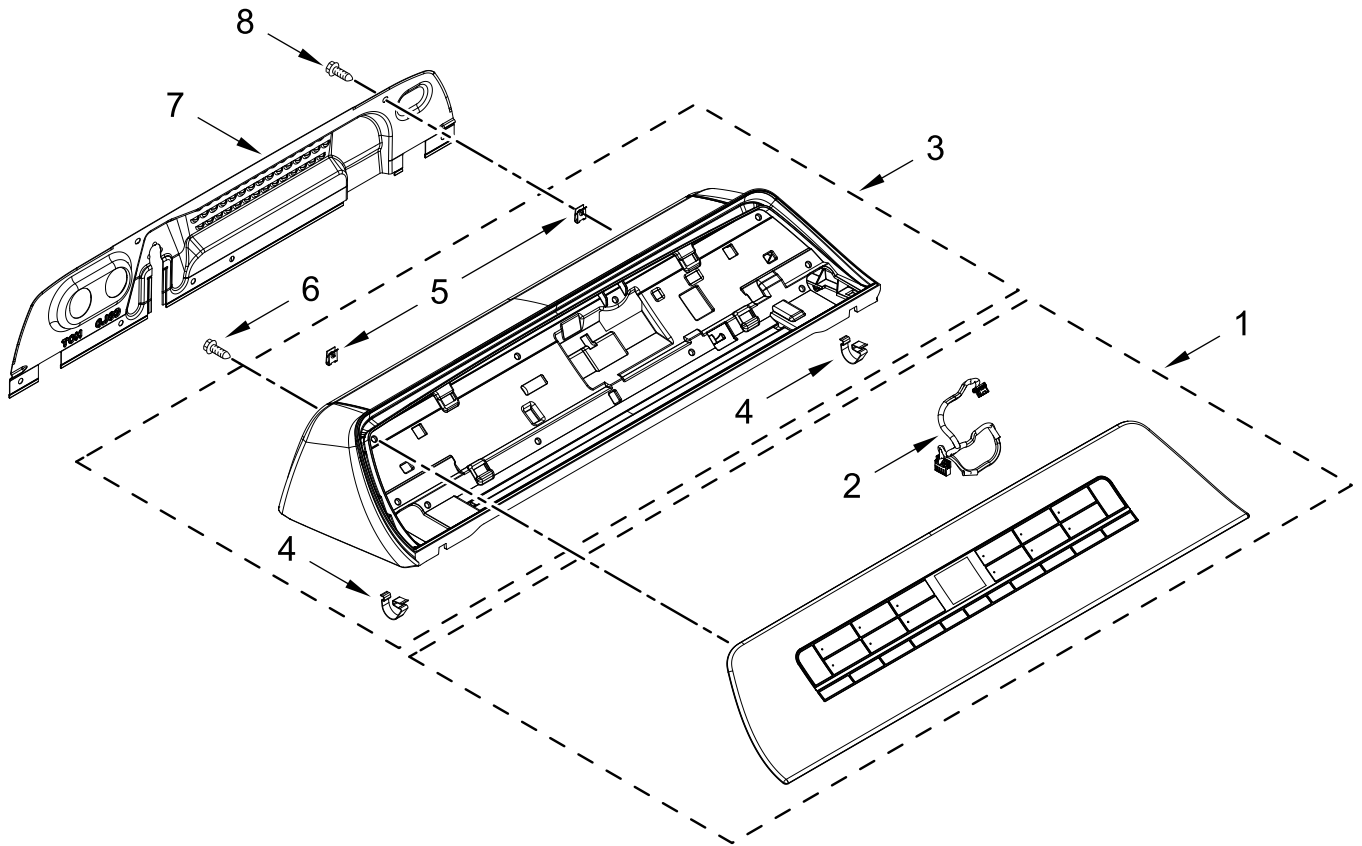

CONSOLE PARTS

CONSOLE PARTS

<u>Illus.</u> <u>No.</u>	<u>Part No.</u>	<u>Description</u>
1	W11112920	Assembly, Fascia
2	W11130939	Harness, UI

<u>Illus.</u> <u>No.</u>	<u>Part No.</u>	<u>Description</u>
3		Assembly, Console
	W11093764	White
	W11178258	Chrome Shadow
4	8312709	Clip, Console

<u>Illus.</u> <u>No.</u>	<u>Part No.</u>	<u>Description</u>
5	W10298336	Nut, "U"
6	12990204	Screw
7	W11129559	Panel, Console Rear
8	W10660565	Screw