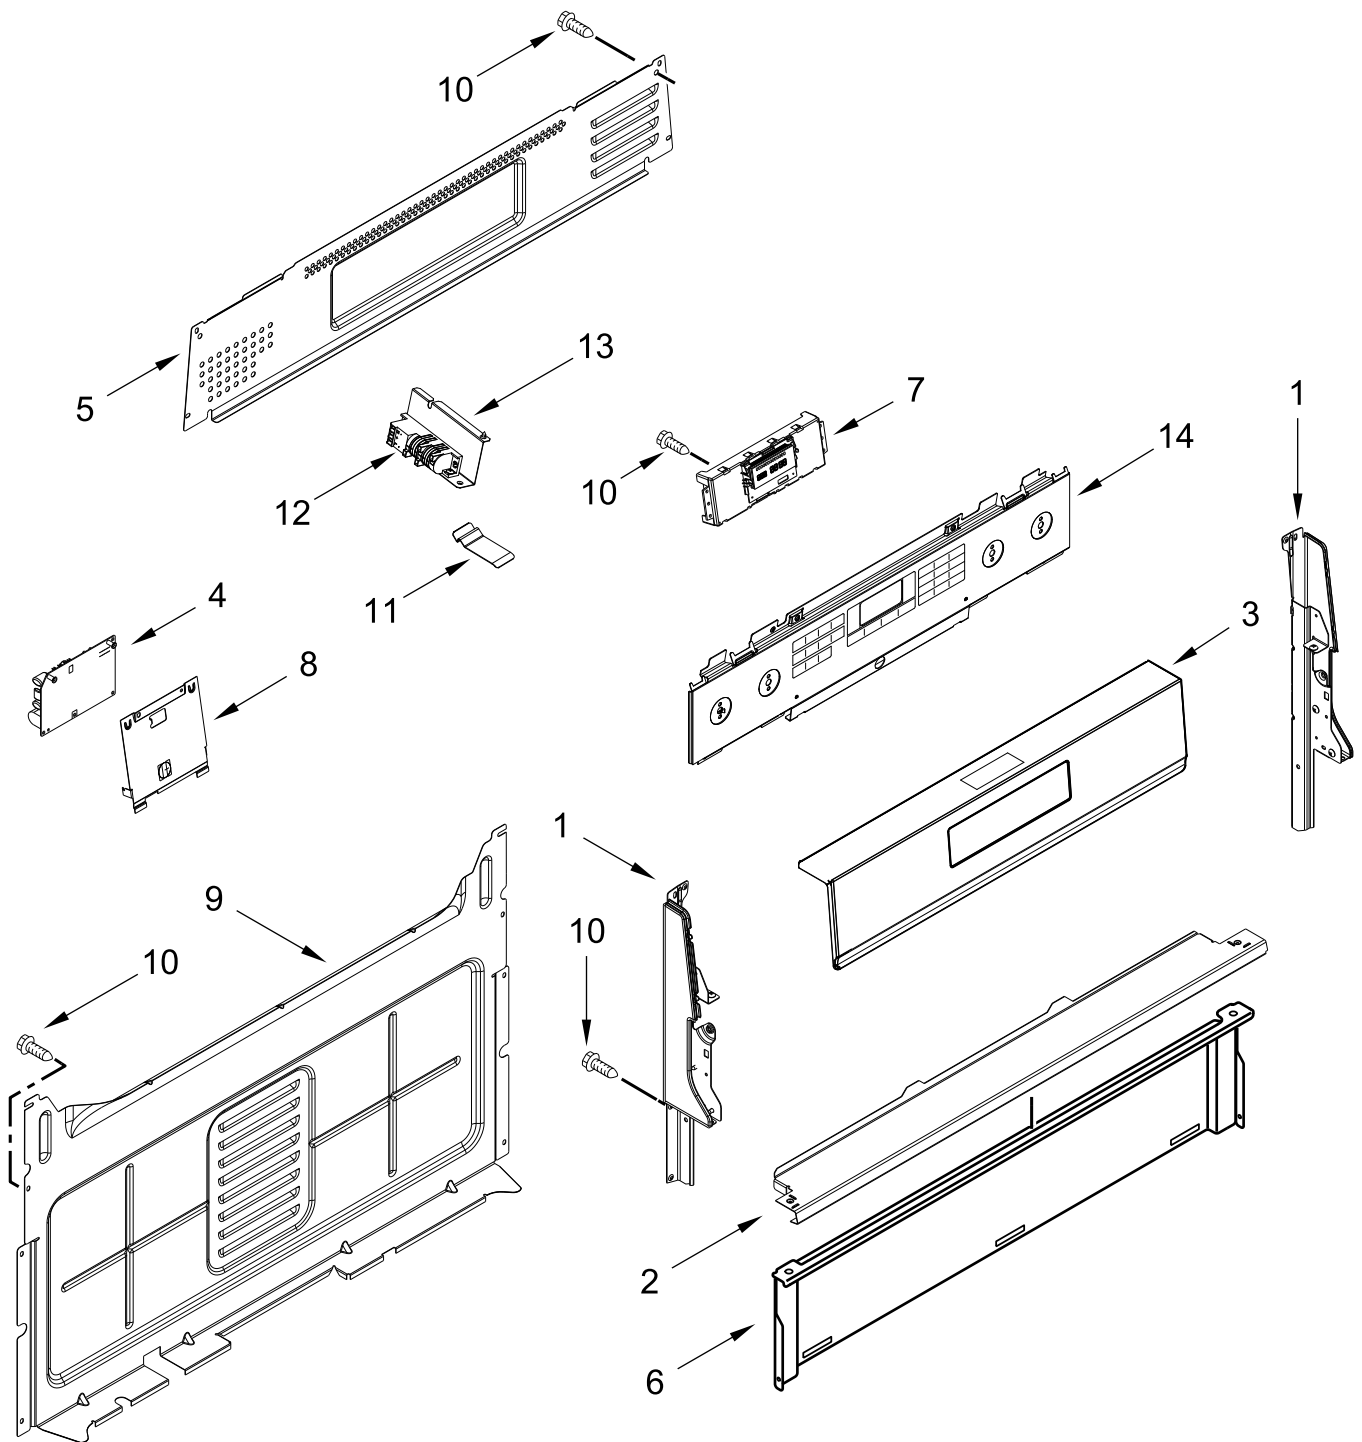

30" GAS FREESTANDING SELF CLEAN CONVECTION RANGE
Finger Print Resistant

MODELS:

MGR8800FZ1 (Stainless)

COOKTOP PARTS

COOKTOP PARTS

<u>Illus. No.</u>	<u>Part No.</u>	<u>Description</u>	<u>Illus. No.</u>	<u>Part No.</u>	<u>Description</u>	<u>Illus. No.</u>	<u>Part No.</u>	<u>Description</u>
1		Literature Parts	6		Panel, Manifold	15		Bezel
	W11383207	Installation Instructions		W10861559	Stainless		W10876919	Stainless
	W11404102	Use & Care Guide	7		Knob			FOLLOWING PARTS NOT ILLUSTRATED
	W10538797	Tech Sheet		W10858253	Stainless		W10797419	Harness, Main
	W10400066	Quick Start Guide (English)	8		Grate Kit		W10753750	Harness, Bake/Broil
2		Burner Cap Kit		W11241655	Black (Set of 2)		W10334923	Clip, Gas Wiring
	W11352138	Black (Set of 4) (Left Front, Left Rear, Right Front, Right Rear)	9		Hinge, Grate (Not Serviced)		313438	Clip, Harness
			10	W11379946	Manifold Panel Bracket		7111P017-60	Clamp, Wire
			11	W11379358	Rear Gas Cooktop Bracket		3196896	Clip, Wire
3	W10067840	Screw	12	W11379945	Bracket, Anti-Tip		3196520	Clip, Wire
4	W11367106	Burner Kit	13	7101P485-60	Screw, Anti-Tip Kit			
5		Cooktop	14	W10432544	Griddle			
	W11418086	Black						

CONTROL PANEL PARTS

CONTROL PANEL PARTS

<u>Illus.</u> <u>No.</u>	<u>Part No.</u>	<u>Description</u>	<u>Illus.</u> <u>No.</u>	<u>Part No.</u>	<u>Description</u>	<u>Illus.</u> <u>No.</u>	<u>Part No.</u>	<u>Description</u>
1		Endcap	5	W10198745	Cover, Upper	12	W10475149	Module, Spark (5+0)
	W11130372	Black (Left)	6	W10192841	Shield, Heat	13	W10797001	Bracket, Ignitor
	W11130379	Black (Right)	7	W10340325	Control, MRC	14		Assembly, Active Overlay
2	W10516123	Bracket, Console Mounting	8	W10762981	Bracket, Mounting		W10884364	Black
3		Console	9	W10184251	Cover, Back			
	W10645848	Stainless	10	3196178	Screw			
4	W10920631	Module, Spark DSI	11	W10551614	Spreader, Clip-Spring			