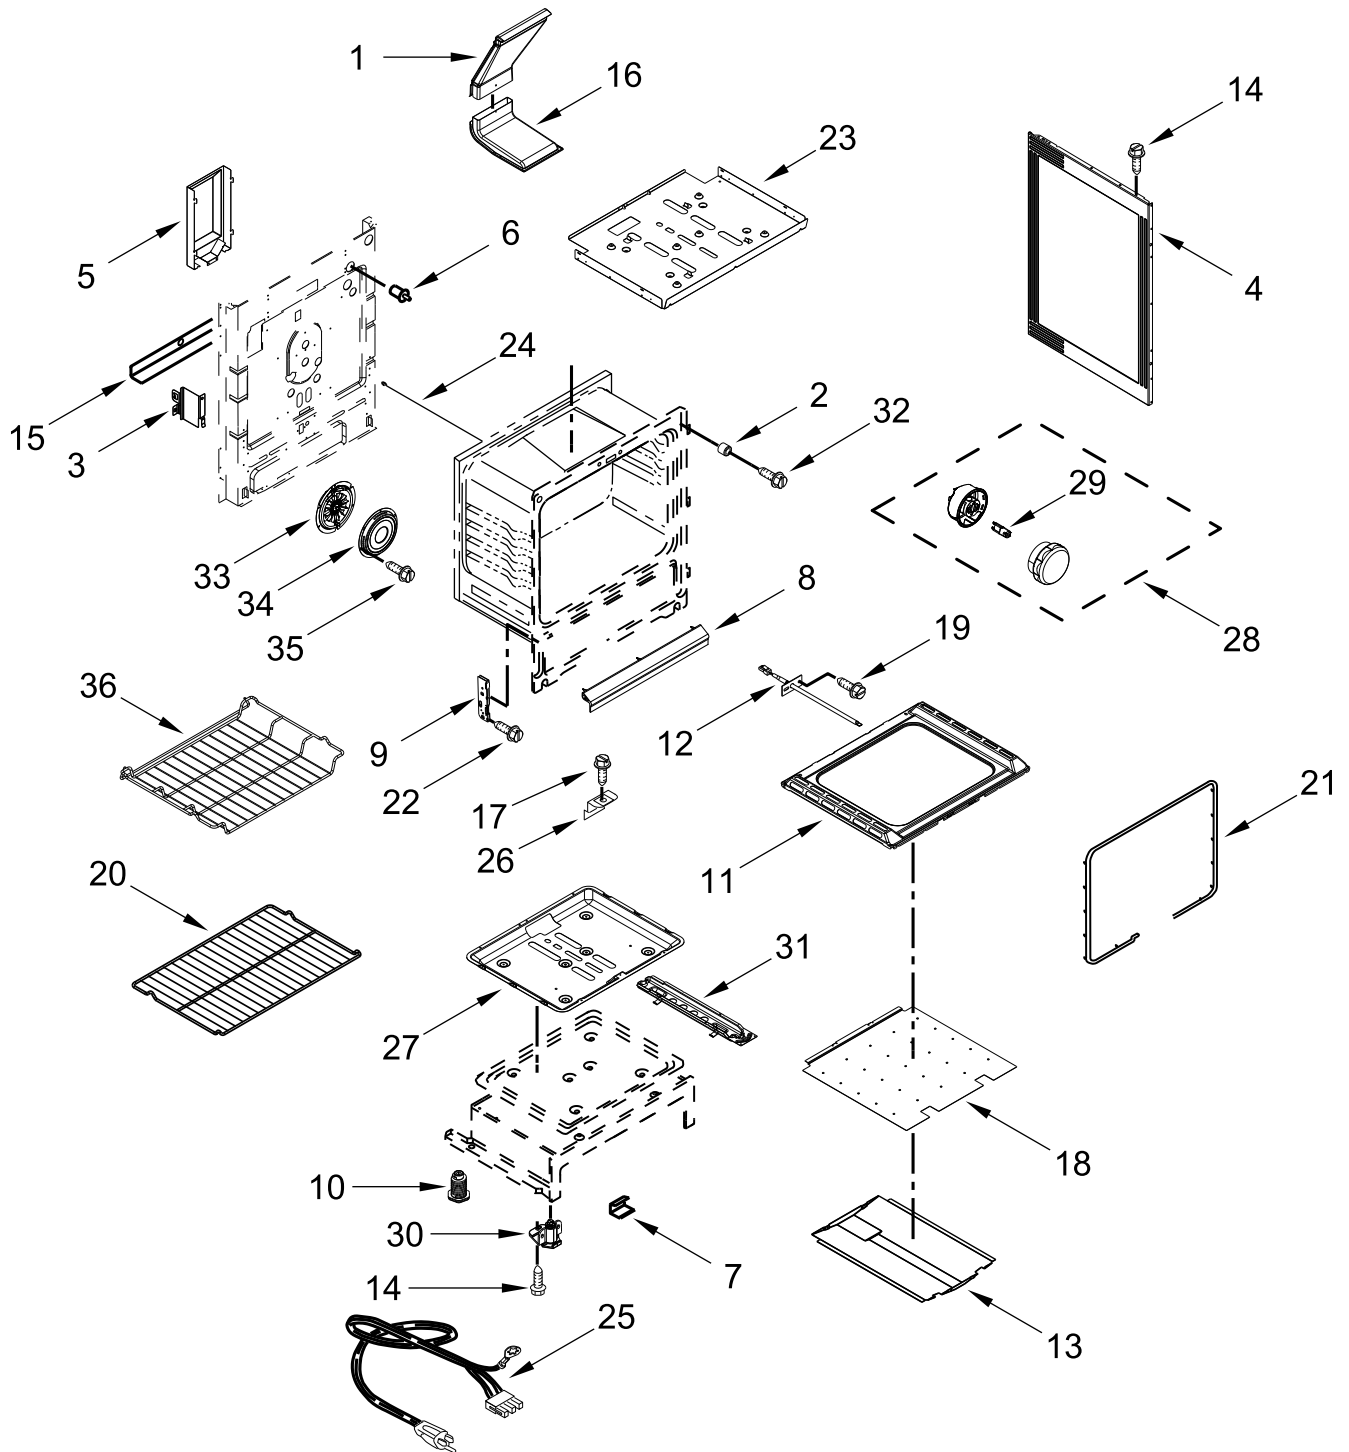

CHASSIS PARTS

CHASSIS PARTS

<u>Illus. No.</u>	<u>Part No.</u>	<u>Description</u>	<u>Illus. No.</u>	<u>Part No.</u>	<u>Description</u>	<u>Illus. No.</u>	<u>Part No.</u>	<u>Description</u>
1	W10314347	Assembly, Flue	17	W10362924	Screw	32	W10031790	Screw
2	9758701	Spacer, Door	18	W10323077	Diffuser, Flame	33	W10874067	Motor, Fan (Convection)
3	W10273002	Bracket, Oven Support	19	3196178	Screw	34	W10346154	Cover, Convection
4		Panel, Side	20	W10531060	Rack, Oven	35	W10362924	Screw
	W10162245	Black	21	W10162385	Gasket, Door	36	W10289145	Rack, Oven (Gull-Wing)
5	W10158780	Cover, Rear Fan	22	W10031780	Screw			FOLLOWING PARTS NOT ILLUSTRATED
6	W10627802	Switch, Door	23	W10273195	Shield, Heat			
7	W10137382	Clip, Panel	24	W11370463	Rod, Door Switch			
8	W10501599	Clip, Front Frame Cover	25	W10624590	Cord, Power			
			26	W10035900	Support, Oven Bottom			4820F015-59 Insulation, Strap
9	W10289077	Receiver, Hinge	27	W11379356	Pan, Bake			W10526208 Insulation, Wrap
10	W10058460	Foot, Leveling	28	W11175594	Light Assembly			W10526209 Insulation, Main Back
11	W10211368	Bottom, Oven	29	W10571723	Bulb, Halogen 40 Watts			
12	W10586204	Sensor						
13	3601P356-45	Baffle, Bake Burner	30	W10341186	Front Foot Assembly			
14	3196178	Screw	31	W10390008	Base Rail Assembly (Left)			
15	W10435470	Brace, Main Back						
16	W11040249	Assembly, Flue (Upper)		W10390007	Base Rail Assembly (Right)