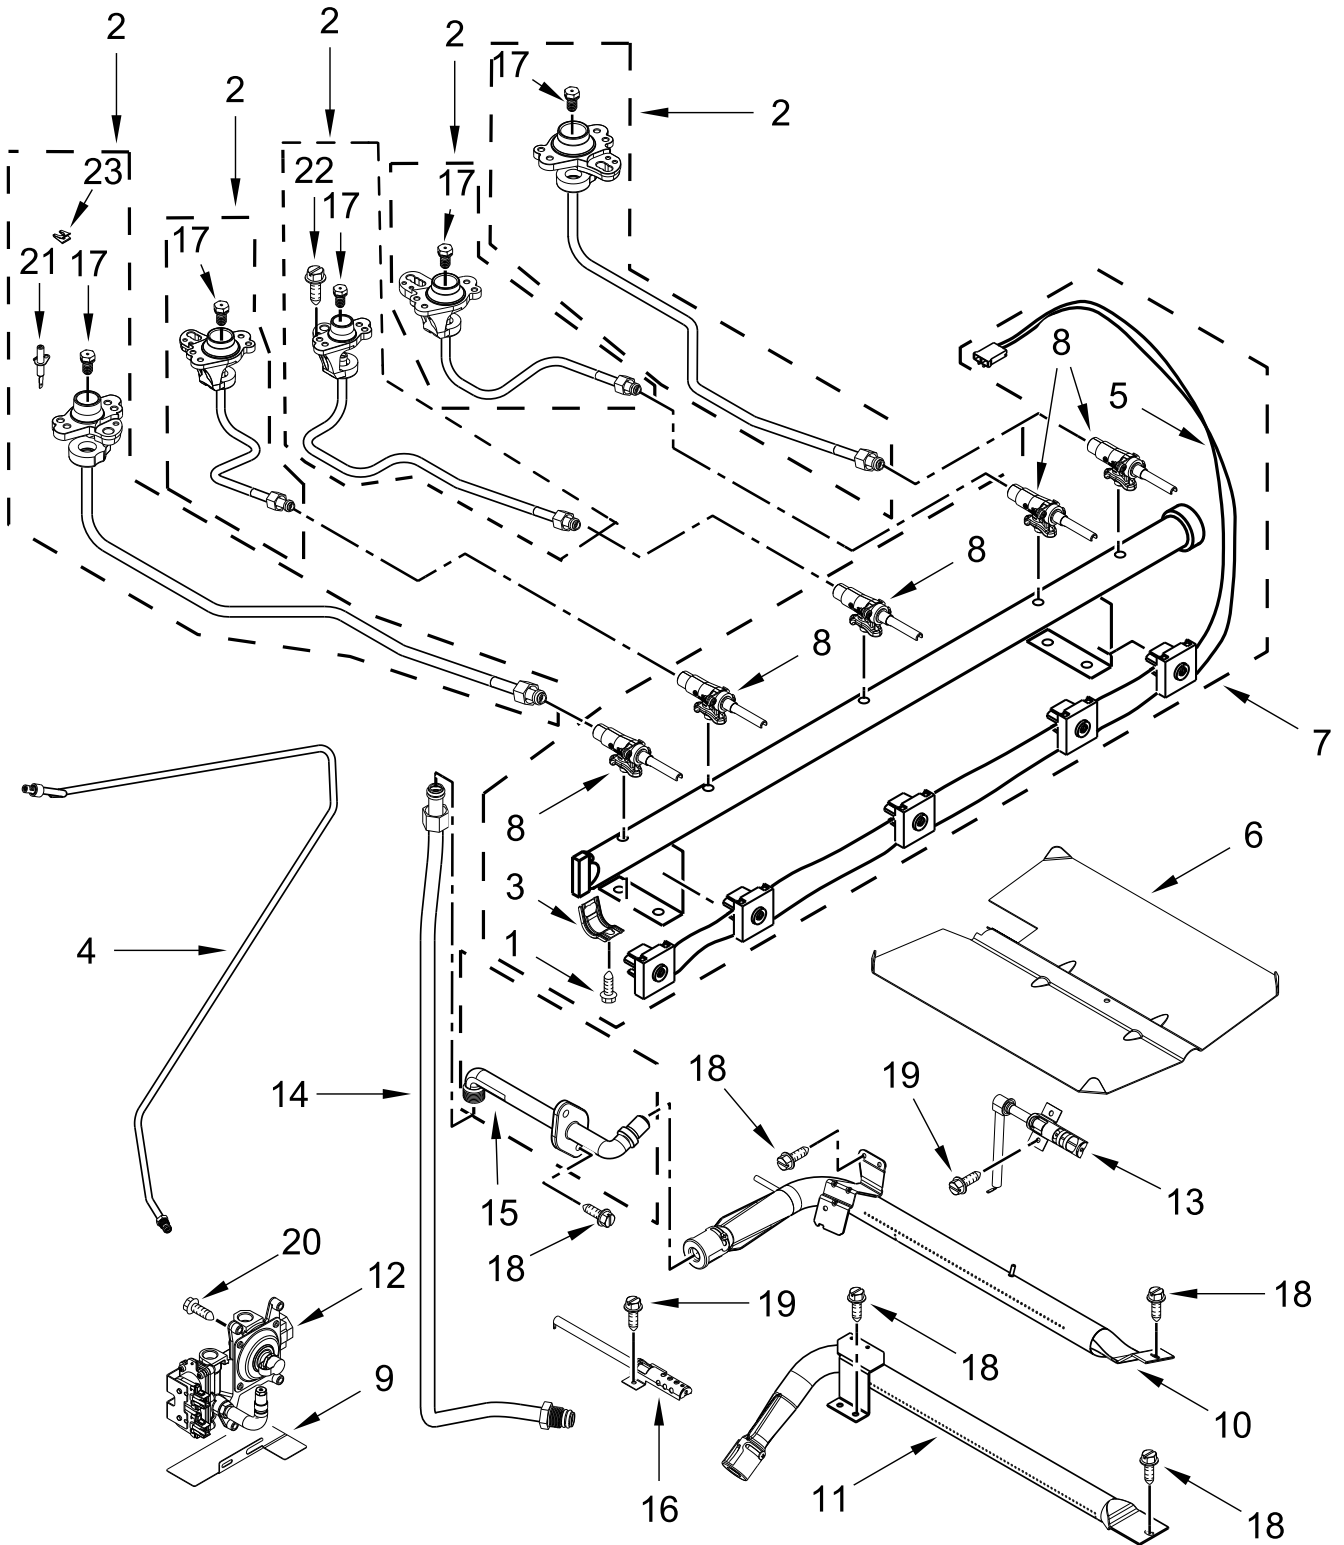

CHASSIS PARTS

<u>Illus. No.</u>	<u>Part No.</u>	<u>Description</u>	<u>Illus. No.</u>	<u>Part No.</u>	<u>Description</u>	<u>Illus. No.</u>	<u>Part No.</u>	<u>Description</u>
1	W10314347	Assembly, Flue	17	W10362924	Screw	32	W10031790	Screw
2	9758701	Spacer, Door	18	W10323077	Diffuser, Flame	33	W10874067	Motor, Fan (Convection)
3	W10273002	Bracket, Oven Support	19	3196178	Screw	34	W10346154	Cover, Convection
4		Panel, Side	20	W10531060	Rack, Oven	35	W10362924	Screw
	W10162245	Black	21	W10162385	Gasket, Door	36	W10289145	Rack, Oven (Gull-Wing)
5	W10158780	Cover, Rear Fan	22	W10031780	Screw			FOLLOWING PARTS NOT ILLUSTRATED
6	W10627802	Switch, Door	23	W10273195	Shield, Heat			
7	W10137382	Clip, Panel	24	W11370463	Rod, Door Switch			
8	W10501599	Clip, Front Frame Cover	25	W10624590	Cord, Power			
			26	W10035900	Support, Oven Bottom			4820F015-59 Insulation, Strap
9	W10289077	Receiver, Hinge	27	W11379356	Pan, Bake			W10526208 Insulation, Wrap
10	W10058460	Foot, Leveling	28	W11175594	Light Assembly			W10526209 Insulation, Main Back
11	W10211368	Bottom, Oven	29	W10571723	Bulb, Halogen 40 Watts			
12	W10586204	Sensor						
13	3601P356-45	Baffle, Bake Burner	30	W10341186	Front Foot Assembly			
14	3196178	Screw	31	W10390008	Base Rail Assembly (Left)			
15	W10435470	Brace, Main Back						
16	W11040249	Assembly, Flue (Upper)		W10390007	Base Rail Assembly (Right)			

MANIFOLD PARTS