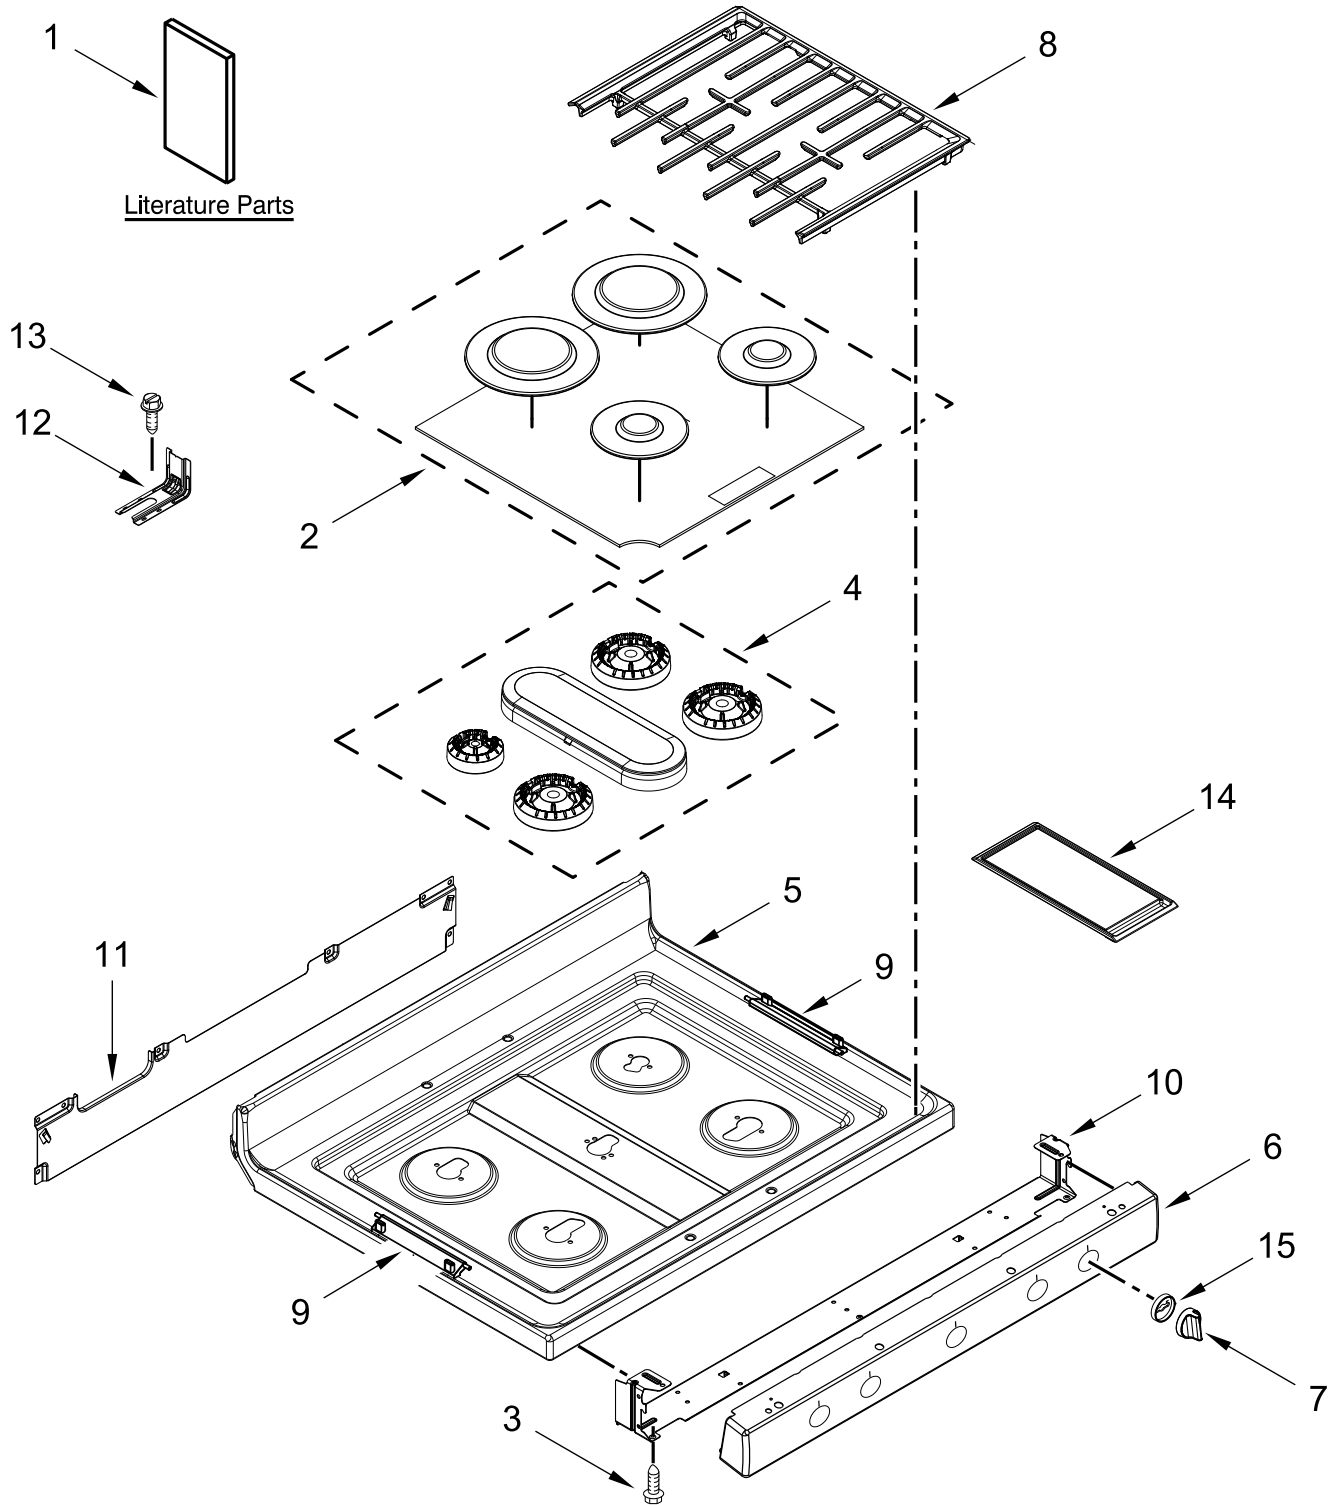

30" GAS FREESTANDING SELF CLEAN CONVECTION RANGE
Finger Print Resistant

MODELS:

MGR8800FZ1 (Stainless)

COOKTOP PARTS

COOKTOP PARTS

<u>Illus. No.</u>	<u>Part No.</u>	<u>Description</u>	<u>Illus. No.</u>	<u>Part No.</u>	<u>Description</u>	<u>Illus. No.</u>	<u>Part No.</u>	<u>Description</u>
1		Literature Parts	6		Panel, Manifold	15		Bezel
	W11383207	Installation Instructions		W10861559	Stainless		W10876919	Stainless
	W11404102	Use & Care Guide	7		Knob			FOLLOWING PARTS NOT ILLUSTRATED
	W10538797	Tech Sheet		W10858253	Stainless		W10797419	Harness, Main
	W10400066	Quick Start Guide (English)	8		Grate Kit		W10753750	Harness, Bake/Broil
2		Burner Cap Kit		W11241655	Black (Set of 2)		W10334923	Clip, Gas Wiring
	W11352138	Black (Set of 4) (Left Front, Left Rear, Right Front, Right Rear)	9		Hinge, Grate (Not Serviced)		313438	Clip, Harness
			10	W11379946	Manifold Panel Bracket		7111P017-60	Clamp, Wire
			11	W11379358	Rear Gas Cooktop Bracket		3196896	Clip, Wire
3	W10067840	Screw	12	W11379945	Bracket, Anti-Tip		3196520	Clip, Wire
4	W11367106	Burner Kit	13	7101P485-60	Screw, Anti-Tip Kit			
5		Cooktop	14	W10432544	Griddle			
	W11418086	Black						

CONTROL PANEL PARTS

CONTROL PANEL PARTS

<u>Illus.</u> <u>No.</u>	<u>Part No.</u>	<u>Description</u>	<u>Illus.</u> <u>No.</u>	<u>Part No.</u>	<u>Description</u>	<u>Illus.</u> <u>No.</u>	<u>Part No.</u>	<u>Description</u>
1		Endcap	5	W10198745	Cover, Upper	12	W10475149	Module, Spark (5+0)
	W11130372	Black (Left)	6	W10192841	Shield, Heat	13	W10797001	Bracket, Ignitor
	W11130379	Black (Right)	7	W10340325	Control, MRC	14		Assembly, Active Overlay
2	W10516123	Bracket, Console Mounting	8	W10762981	Bracket, Mounting		W10884364	Black
3		Console	9	W10184251	Cover, Back			
	W10645848	Stainless	10	3196178	Screw			
4	W10920631	Module, Spark DSI	11	W10551614	Spreader, Clip-Spring			