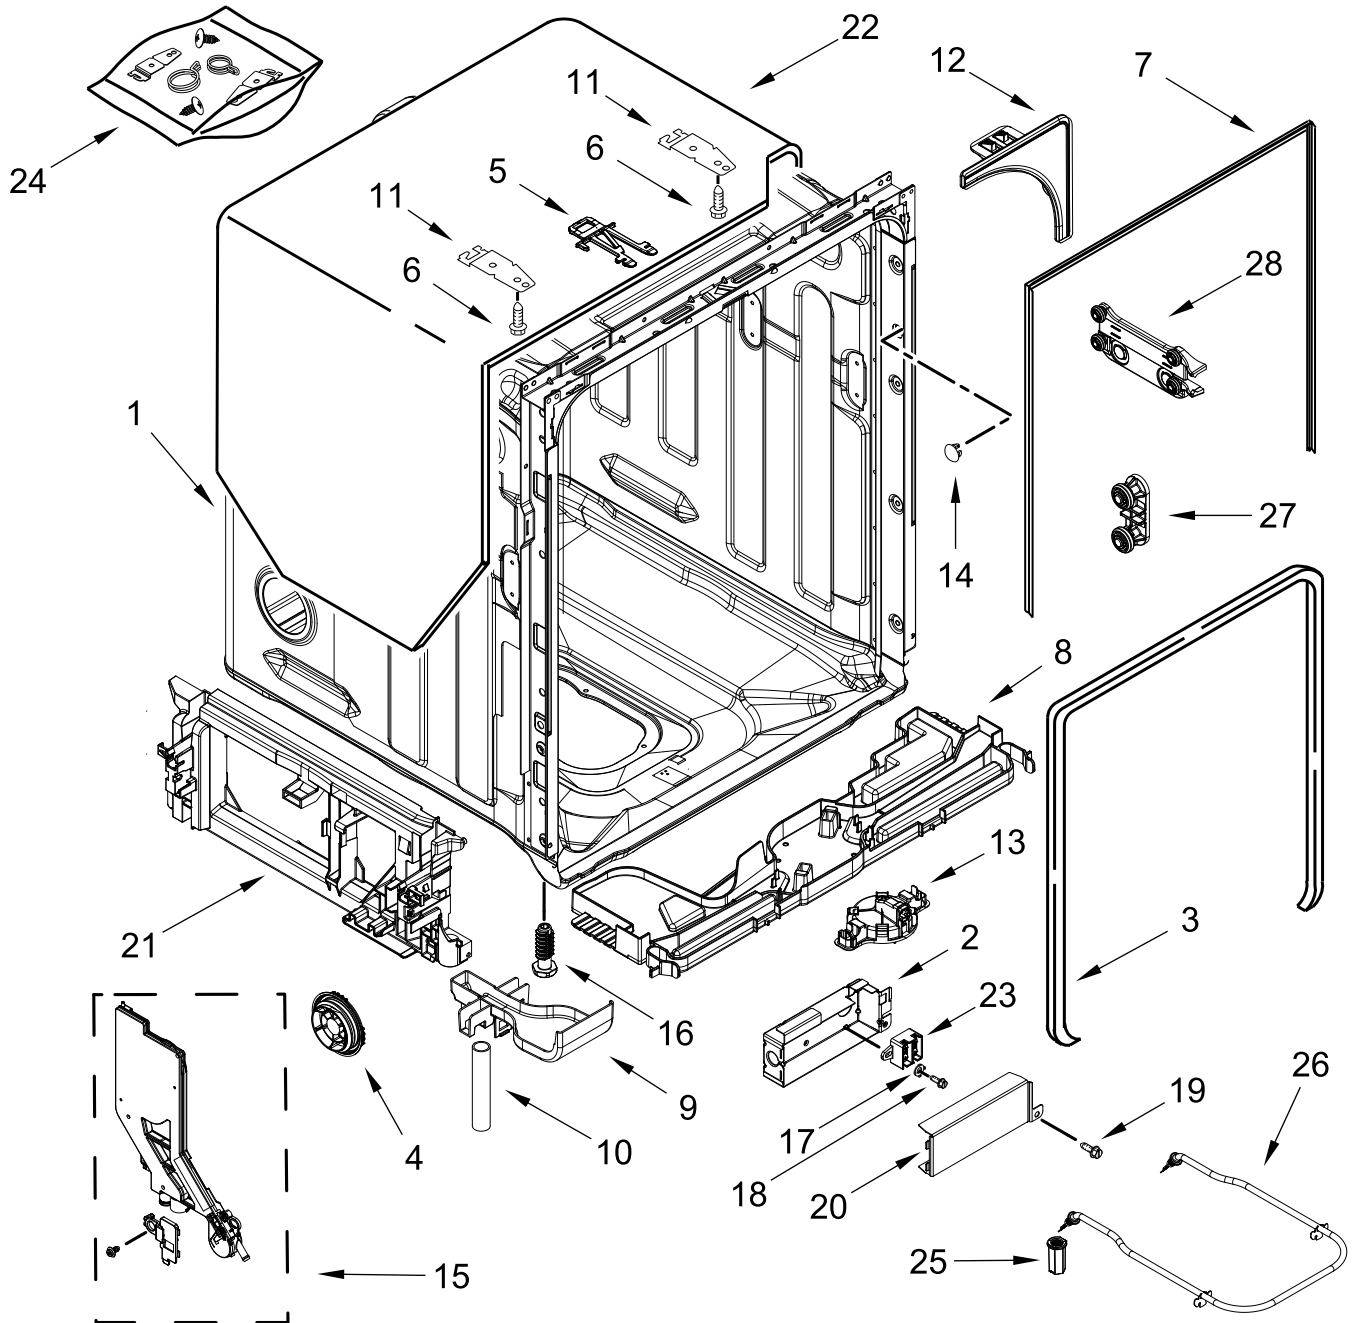

TUB AND FRAME PARTS

TUB AND FRAME PARTS

<u>Illus. No.</u>	<u>Part No.</u>	<u>Description</u>	<u>Illus. No.</u>	<u>Part No.</u>	<u>Description</u>	<u>Illus. No.</u>	<u>Part No.</u>	<u>Description</u>
1	W11120458	Tub Assembly (includes gasket)	13	W11036170	Float Switch	24	W11362501	Miscellaneous Parts Bag (Contains 2 Screws, 2 Clamps, & 2 Brackets)
2	W11226744	Base, Terminal Box	14	W11184083	Plug, Tub			
3	W11035860	Gasket, Tub	15	W11289893	Water Inlet Assembly	25	W11104729	Nut, Heater Terminal
4	W11036127	Nut, Water Inlet	16	W11455395	Leg, Leveling	26	W11047695	Heater Element Assembly
5	W11090487	Strike, Latch	17	3378128	Washer, Pronged Cup	27	W11086088	Tub Mount, Upper Rack
6	W11296374	Screw	18	3400014	Screw, Grounding	28		Tub Mount, Third Level Rack
7	W11165091	Seal, Cabinet	19	W10277003	Screw		W11101573	Left Hand
8	W11025993	Drip Tray	20	W11226746	Cover, Terminal Box		W11256439	Right Hand
9	W11025986	Funnel, Overfill Protection	21		Side Support, Tub			
10	W11025988	Funnel Extension		W10920122	Left Hand			
11	8269145	Bracket, Undercounter		W10920120	Right Hand			
12	W11165093	Cover, Tub Corner	22	W11221921	Shiled, Tub Sound			
			23	W11132441	Terminal Block