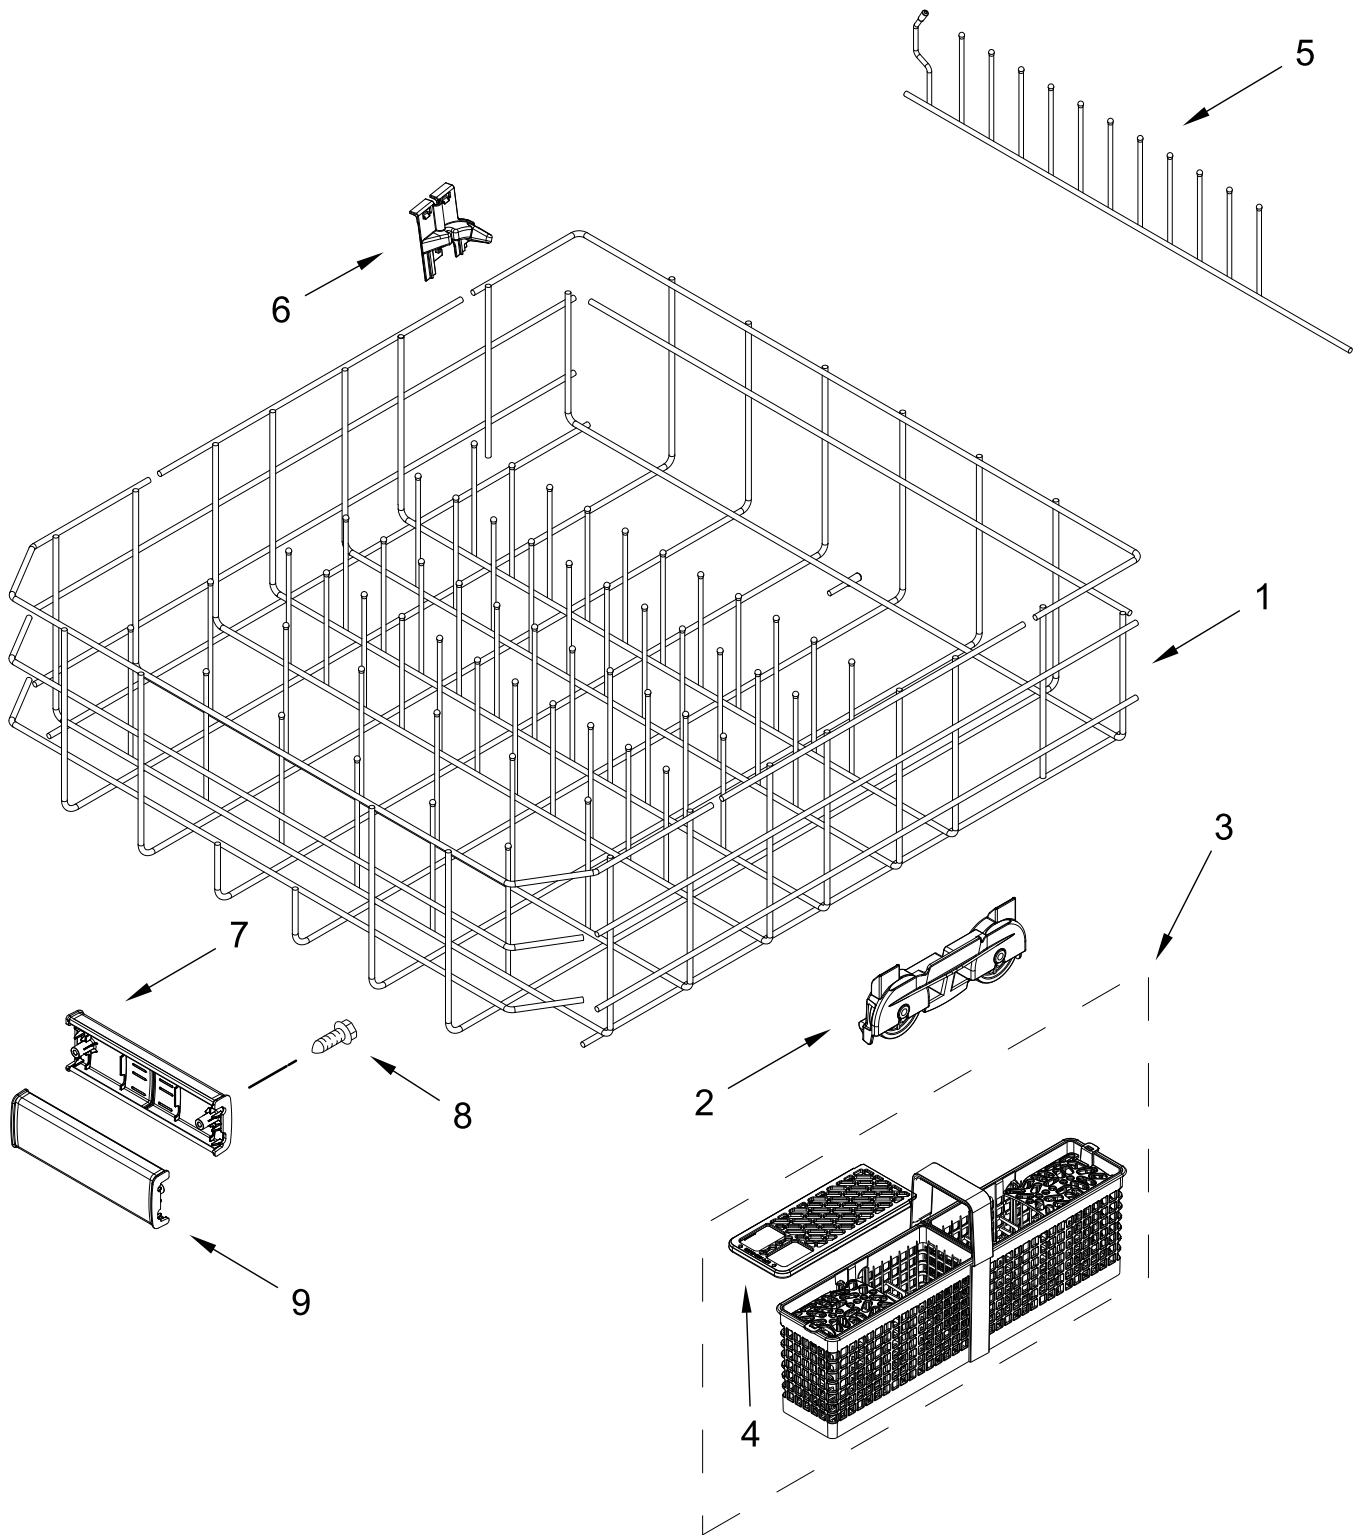

UPPER WASH AND RINSE PARTS

UPPER WASH AND RINSE PARTS

<u>Illus.</u> <u>No.</u>	<u>Part No.</u>	<u>Description</u>	<u>Illus.</u> <u>No.</u>	<u>Part No.</u>	<u>Description</u>	<u>Illus.</u> <u>No.</u>	<u>Part No.</u>	<u>Description</u>
1	W10872558	Feed Tube Assembly	4	W11174340	Upper Sprayarm Assembly	6	W10892836	Retainer, Docking (2nd Level)
2	W11039888	Retainer	5	W10903465	Cover, Diverter	7	W10892835	Retainer, Docking (3rd Level)
3	W11039869	Sprayarm, Third Level						

UPPER RACK AND TRACK PARTS

UPPER RACK AND TRACK PARTS

<u>Illus.</u> <u>No.</u>	<u>Part No.</u>	<u>Description</u>	<u>Illus.</u> <u>No.</u>	<u>Part No.</u>	<u>Description</u>	<u>Illus.</u> <u>No.</u>	<u>Part No.</u>	<u>Description</u>
1	W10847876	Dishrack, Upper	7	W11441109	Track, Dishrack	15	W11084872	Track Stop, Rear
2	W11310287	Clip, Stemware	8	W11268682	Handle, Dishrack Front	16	W11048221	Wheel
3	W11180178	Leveler, Adjuster Arm	9	W11268681	Handle, Dishrack Rear	17	W11376395	Screw
4	W11180605	Clip, Adjuster Arm	10	9741232	Screw			
5	W11267699	Button, Adjuster Arm	11	W11186528	Tine Row, Fold Down			
6		Adjustment Assembly	12	W11179753	Clip, Pivot			
	W11268090	Left Hand	13	W11179755	Positioner			
	W11268086	Right Hand	14	W11084874	Track Stop, Front			

LOWER RACK PARTS

LOWER RACK PARTS

<u>Illus.</u> <u>No.</u>	<u>Part No.</u>	<u>Description</u>	<u>Illus.</u> <u>No.</u>	<u>Part No.</u>	<u>Description</u>	<u>Illus.</u> <u>No.</u>	<u>Part No.</u>	<u>Description</u>
1	W10525646	Dishrack, Lower	5	W10056272	Tine Row, Fold Down	8	9741232	Screw
2	W11133747	Wheel & Transport Assembly	6	W11268658	Retainer, Flex Row	9	W11392620	Handle, Dishrack Front
3	W11291798	Silverware Basket Assembly	7	W11268681	Handle, Dishrack Rear			
4	W11267718	Lid, Silverware Basket						