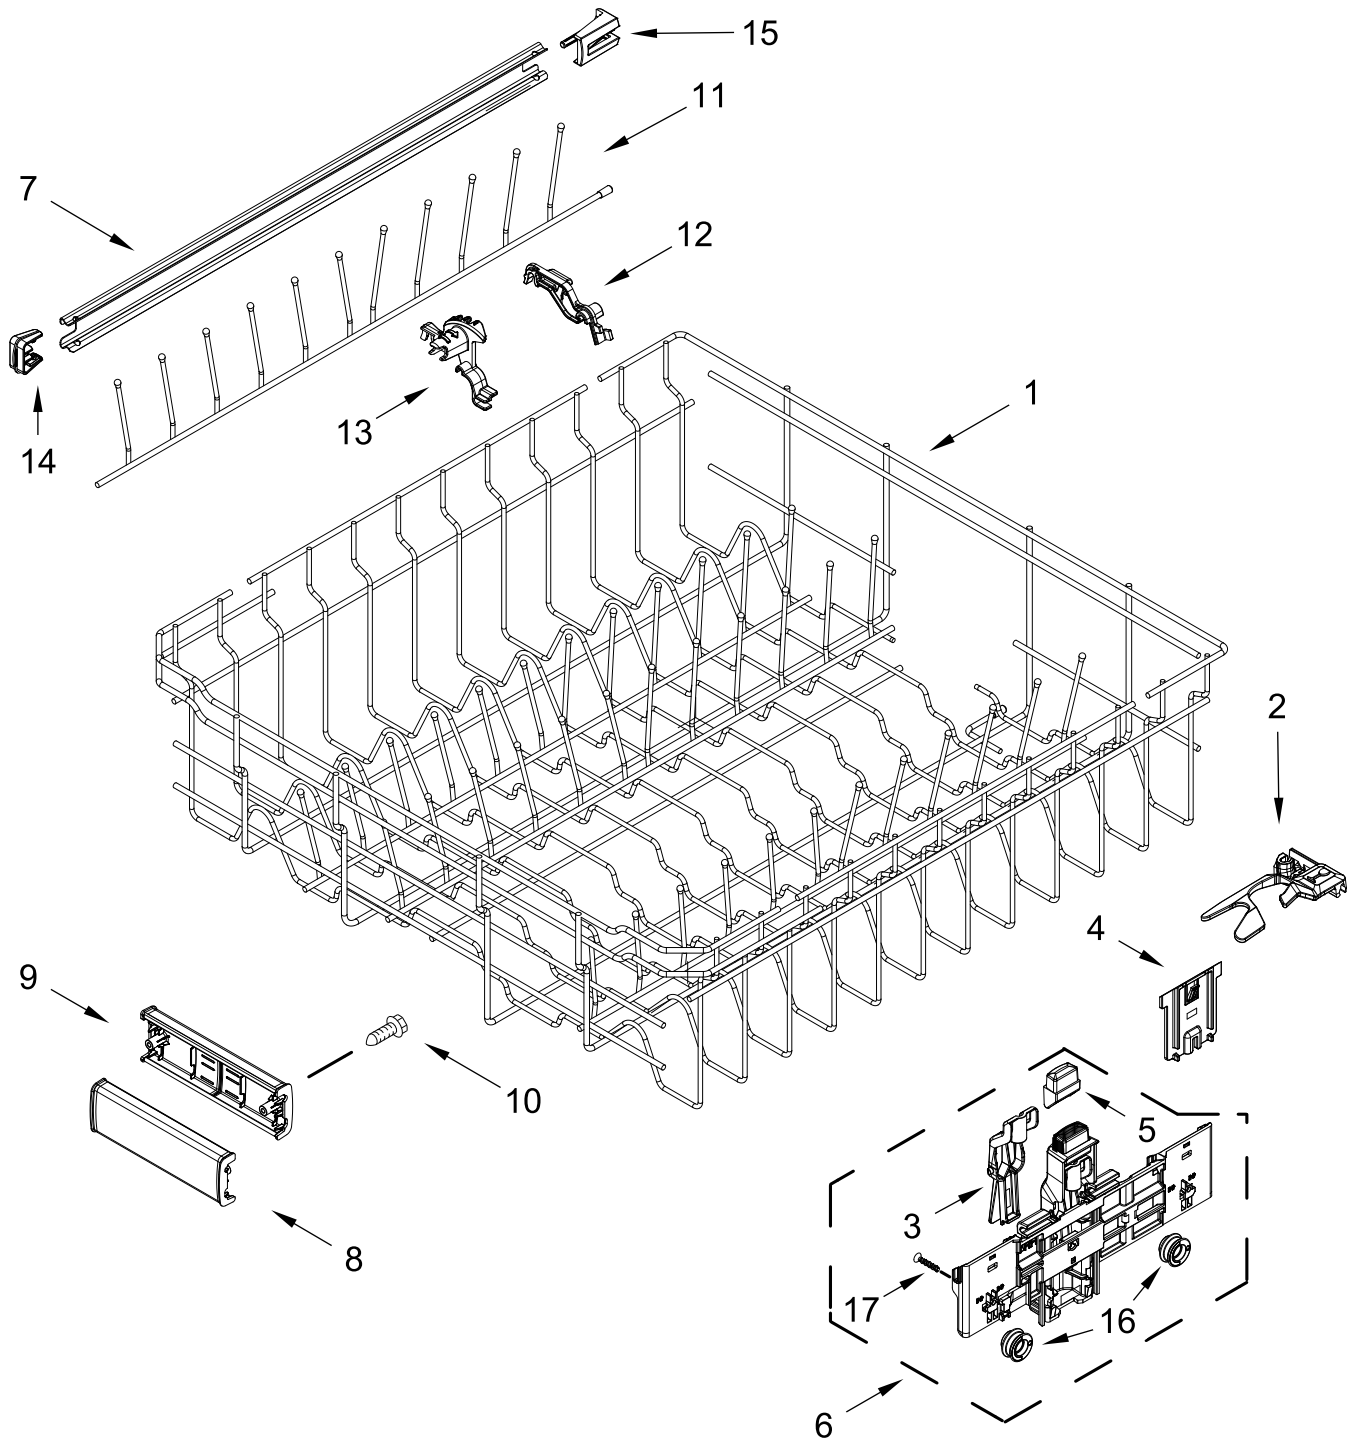

UPPER RACK AND TRACK PARTS

UPPER RACK AND TRACK PARTS

<u>Illus.</u> <u>No.</u>	<u>Part No.</u>	<u>Description</u>	<u>Illus.</u> <u>No.</u>	<u>Part No.</u>	<u>Description</u>	<u>Illus.</u> <u>No.</u>	<u>Part No.</u>	<u>Description</u>
1	W10847876	Dishrack, Upper	7	W11441109	Track, Dishrack	15	W11084872	Track Stop, Rear
2	W11310287	Clip, Stemware	8	W11268682	Handle, Dishrack Front	16	W11048221	Wheel
3	W11180178	Leveler, Adjuster Arm	9	W11268681	Handle, Dishrack Rear	17	W11376395	Screw
4	W11180605	Clip, Adjuster Arm	10	9741232	Screw			
5	W11267699	Button, Adjuster Arm	11	W11186528	Tine Row, Fold Down			
6		Adjustment Assembly	12	W11179753	Clip, Pivot			
	W11268090	Left Hand	13	W11179755	Positioner			
	W11268086	Right Hand	14	W11084874	Track Stop, Front