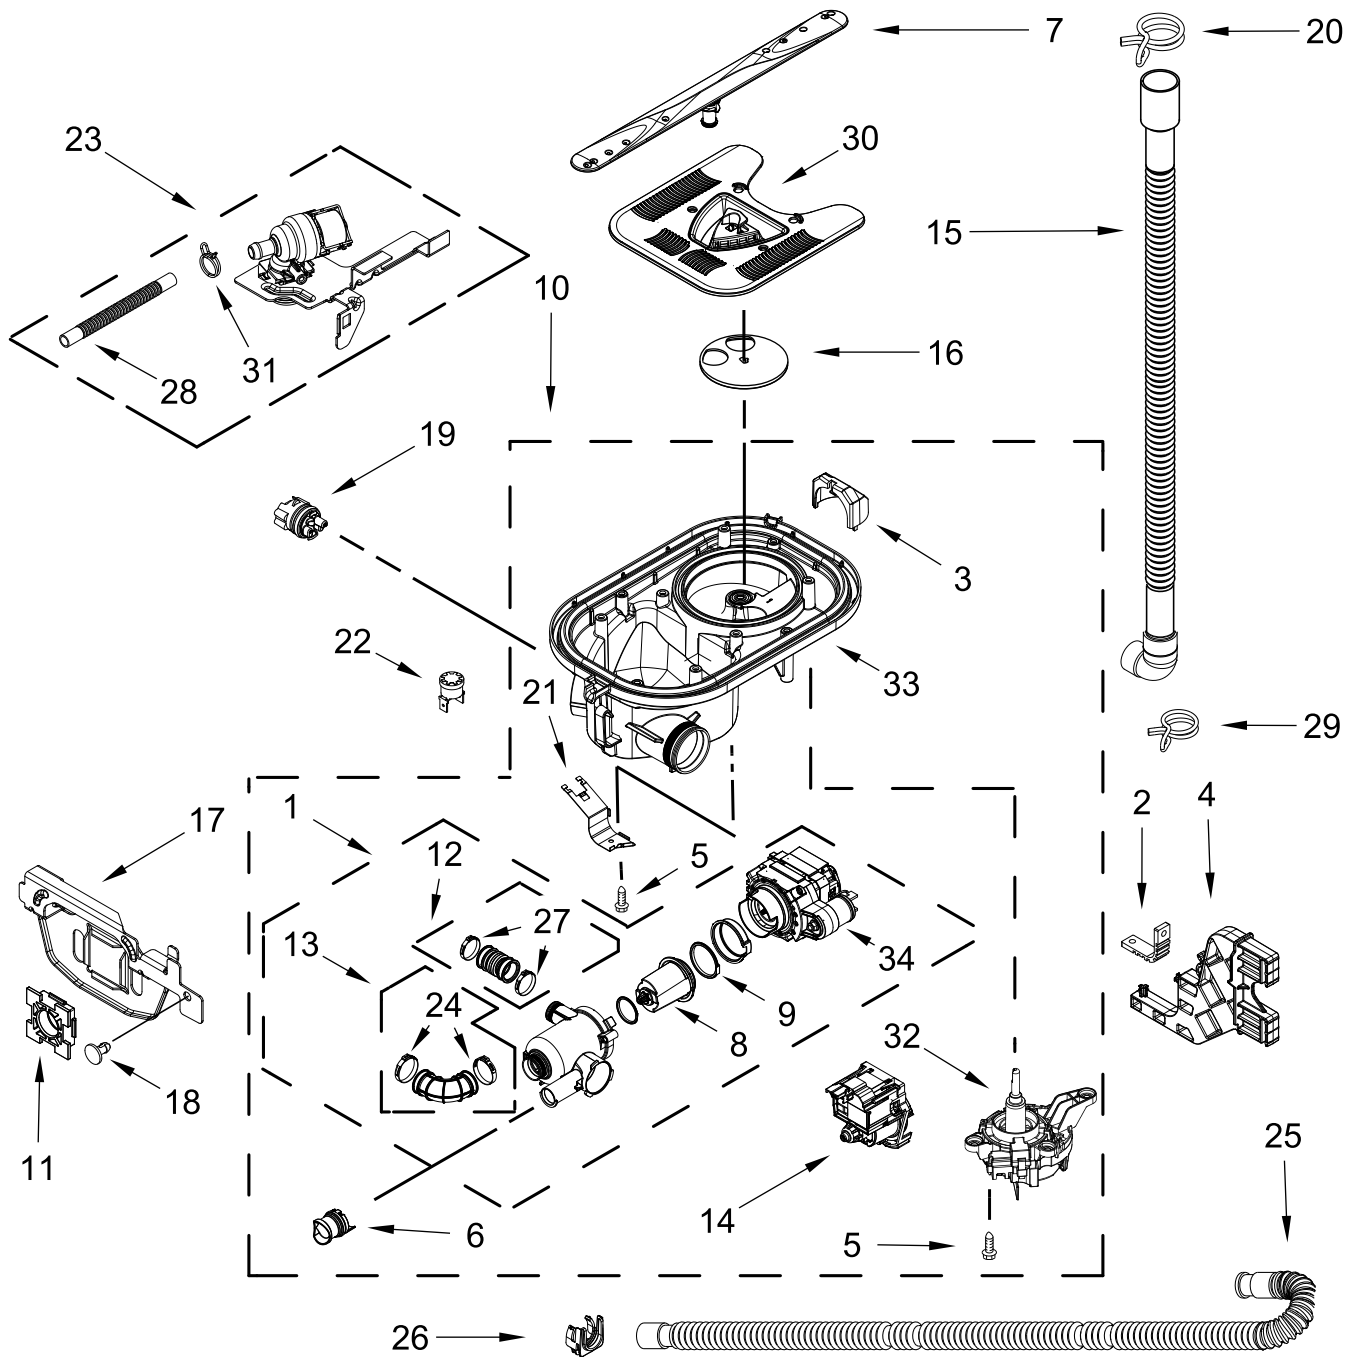

PUMP, WASHARM AND MOTOR PARTS

PUMP, WASHARM AND MOTOR PARTS

<u>Illus. No.</u>	<u>Part No.</u>	<u>Description</u>	<u>Illus. No.</u>	<u>Part No.</u>	<u>Description</u>	<u>Illus. No.</u>	<u>Part No.</u>	<u>Description</u>
1	W11122133	Pump Assembly	13	W10900387	Hose, Suction	24	W11122851	Clamp, Hose
2	W11294352	Isolator, Front Motor	14	W11035709	Motor, Drain	25	W11036161	Hose
3	W10891545	Diffuser, Inlet	15	W11131184	Hose, Drain	26	W11036143	Clip, Hose
4	W11294350	Hanger, Front Motor	16	W10903468	Disc, Diverter	27	W10466656	Clamp, Hose
5	9741232	Screw	17	W11025963	Bracket, Rear Motor	28	W11036287	Hose, Inlet
6	W10891547	Check Valve, Drain	18	W11418271	Fastener	29	W11236576	Clamp, Hose
7	W11048456	Wash Arm Assembly	19	W11126174	Indicator, Optical Wash	30	W11039864	Grate
8	W11108699	Filter Assembly	20	370445	Clamp, Hose	31	371505	Clamp, Hose
9	W10380239	Ring, Volute	21	W11163419	Bracket, Thermostat	32		Diverter Valve Motor (Not Serviced)
10	W11345228	Motor & Sump Assembly	22	W11193089	Thermostat (Included with Main Wiring Harness)	33	W11034556	Sump
11	W11036663	Isolator, Rear Motor	23	W11025970	Fill Valve Assembly	34	W10753070	Capacitor
12	W11250985	Hose, Pressure