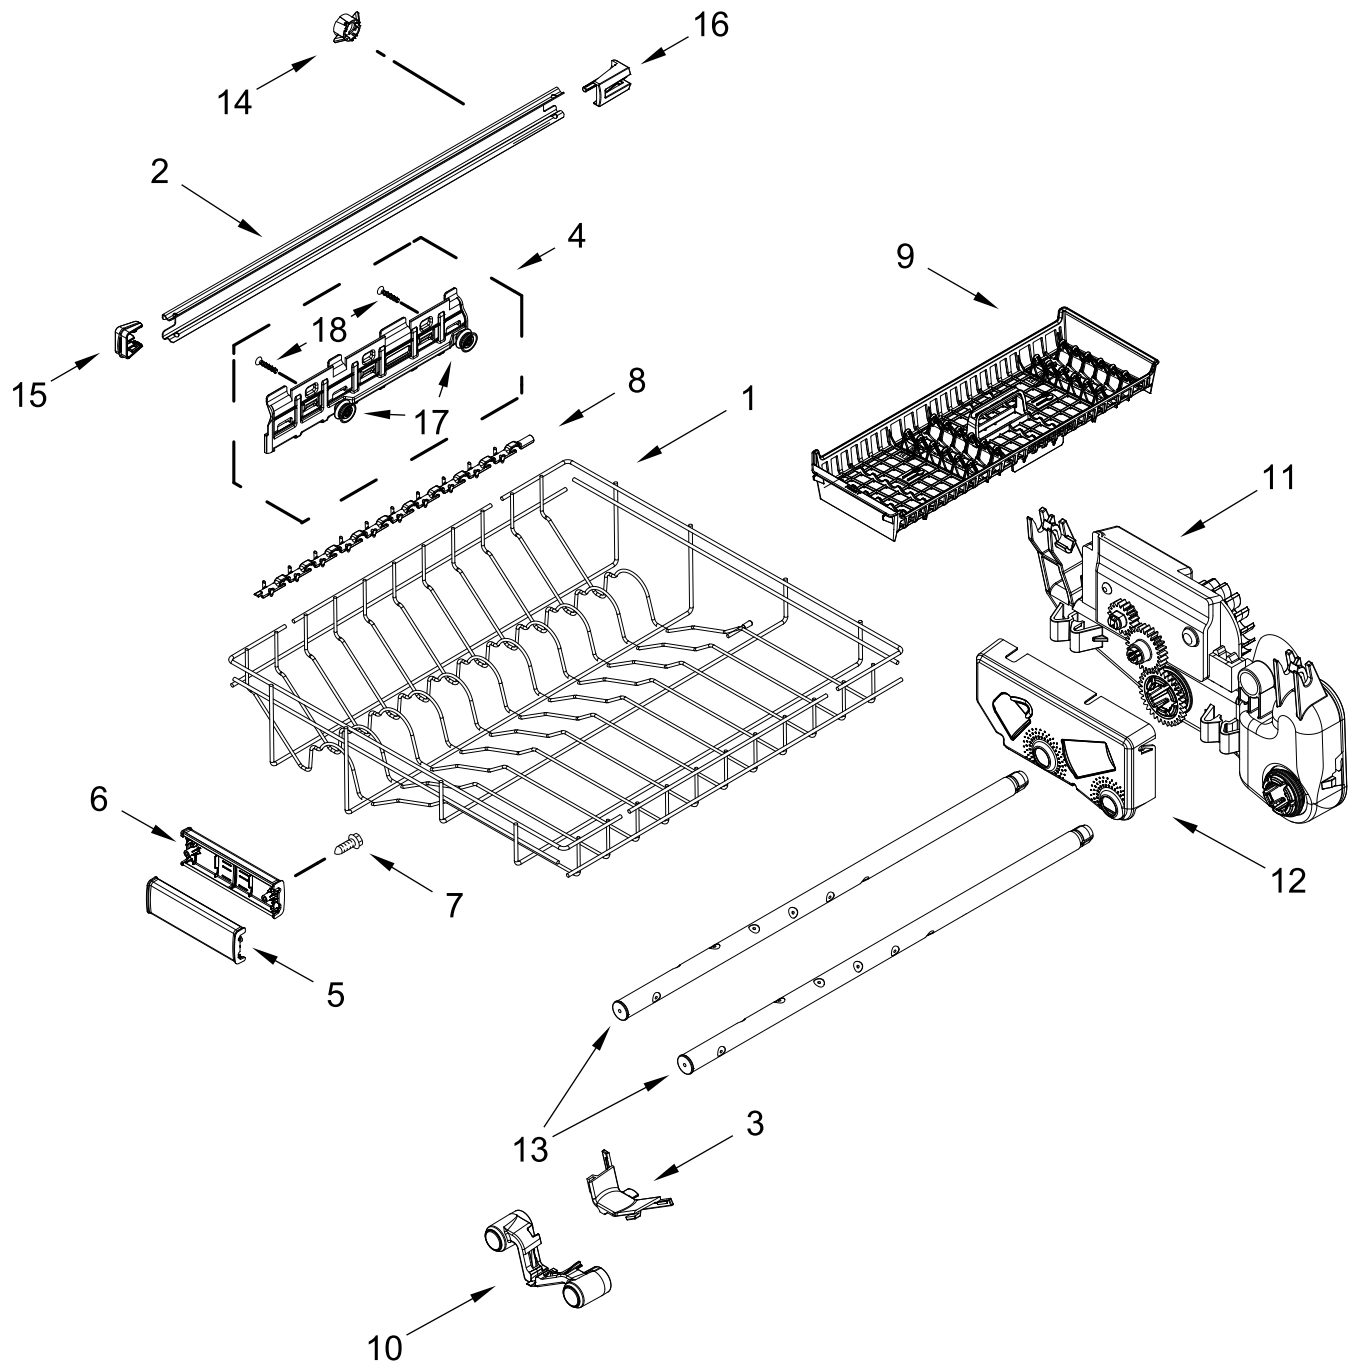

THIRD LEVEL RACK AND TRACK PARTS

THIRD LEVEL RACK AND TRACK PARTS

<u>Illus.</u> <u>No.</u>	<u>Part No.</u>	<u>Description</u>	<u>Illus.</u> <u>No.</u>	<u>Part No.</u>	<u>Description</u>	<u>Illus.</u> <u>No.</u>	<u>Part No.</u>	<u>Description</u>
1	W11127727	Rack, Third Level	6	W11268681	Handle, Dishrack Rear	12	W11101860	Cover, Wash Tube
2	W11441109	Track, Dishrack	7	9741232	Screw	13	W10831864	Tube, Wash
3	W11184071	Hanger, Tube	8	W11202101	Cup Guard	14	W10920244	Nut, Tub
4		Track Mount	9	W11087823	Silverware Tray	15	W11084874	Track Stop, Front
	W11231345	Left Hand	10	W10830577	Bracket, Front Hanger	16	W11084872	Track Stop, Rear
	W11231348	Right Hand	11	W10830523	Drive Box Assembly, Manifold	17	W11048221	Wheel
5	W11392620	Handle, Dishrack Front				18	W11376395	Screw