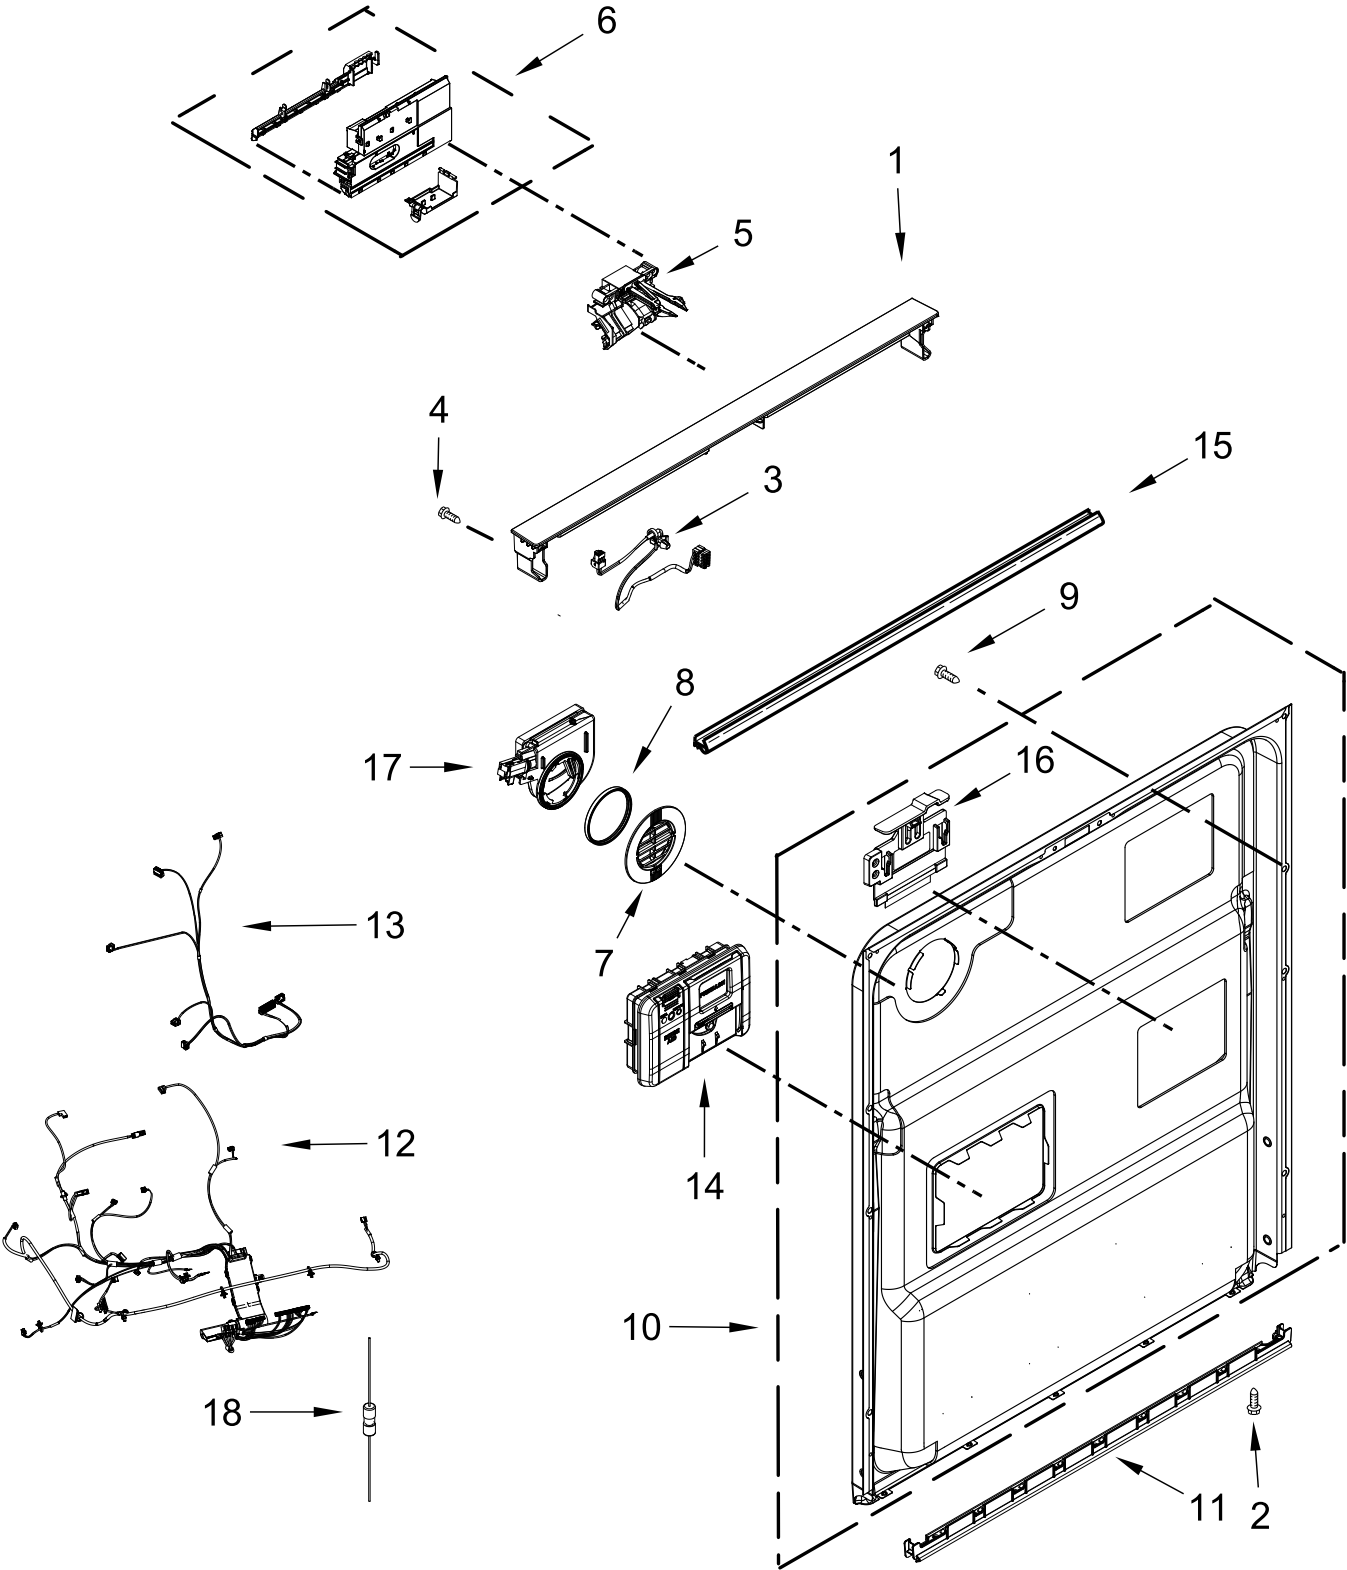

CONTROL PANEL AND INNER DOOR PARTS

CONTROL PANEL AND INNER DOOR PARTS

<u>Illus.</u> <u>No.</u>	<u>Part No.</u>	<u>Description</u>	<u>Illus.</u> <u>No.</u>	<u>Part No.</u>	<u>Description</u>	<u>Illus.</u> <u>No.</u>	<u>Part No.</u>	<u>Description</u>
1		Console Cap	8	W11184028	Gasket, Vent	15	W11265187	Seal, Console/Door
	W11316315	Black	9	W10348409	Screw	16	W11088985	Hanger, Control
2	W11258418	Screw	10	W11098822	Inner Door Assembly	17	W11025593	Vent Assembly (Also Order Gasket)
3	W11387866	Jumper, UI	11	W11454757	Seal, Door Bottom	18	W11397505	Fuse, In-line
4	W10711884	Screw	12	W11084863	Wiring Harness, Main (Includes Thermostat & Fuse)			
5	W11091934	Latch Assembly (Includes Switch)	13	W11084845	Wiring Harness, Inner Door			
6	W11348061	Control, Electronic	14	W11092649	Dispenser Assembly			
7	W11025634	Bezel, Vent (Also Order Gasket)						