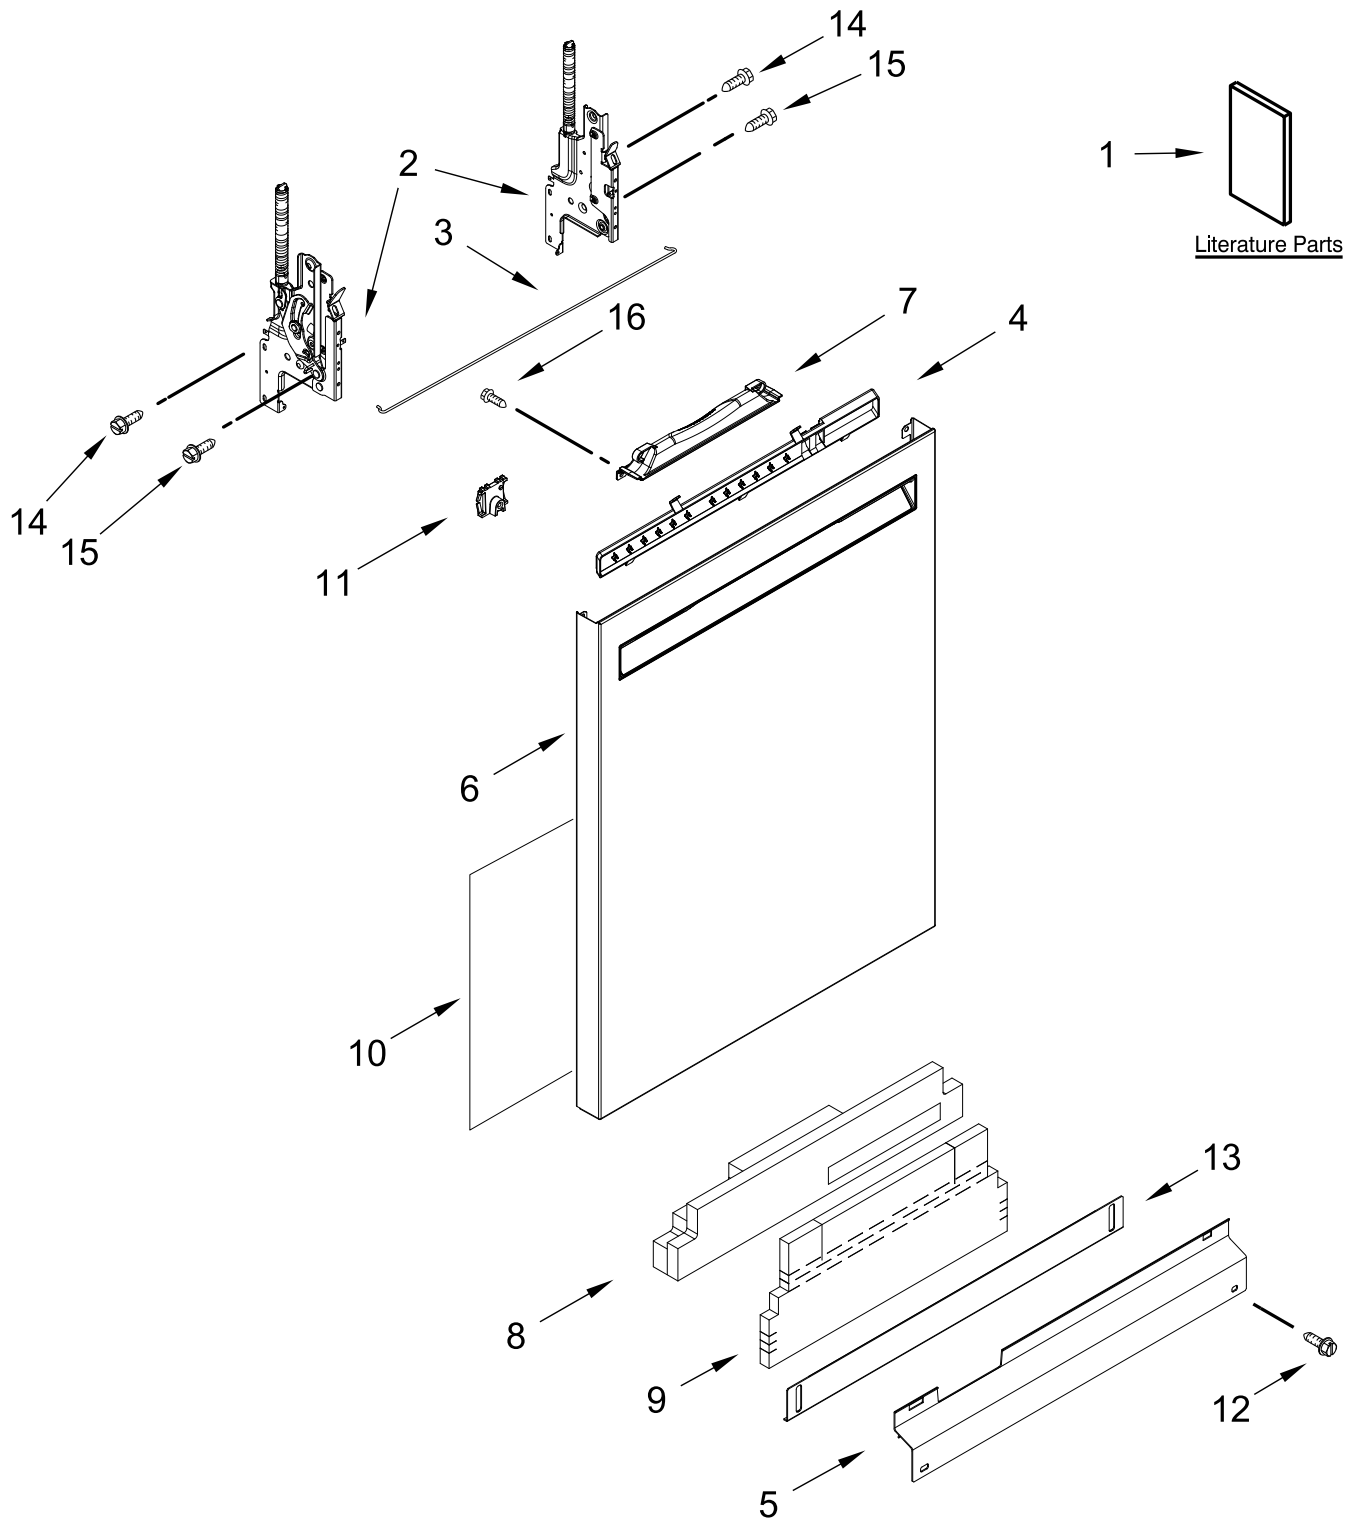

KitchenAid®

UNDERCOUNTER DISHWASHER

MODELS:

KDFM404KPS0 (Stainless)

KDFM404KBS0 (Black Stainless)

DOOR AND PANEL PARTS

DOOR AND PANEL PARTS

<u>Illus. No.</u>	<u>Part No.</u>	<u>Description</u>	<u>Illus. No.</u>	<u>Part No.</u>	<u>Description</u>	<u>Illus. No.</u>	<u>Part No.</u>	<u>Description</u>
1		Literature Parts	6		Front Panel (Includes 4, 7, 11, 16 & UI Assembly)	11	W10692757	Barrel Nut, Front Panel
	W11323304	Owners Manual				12	W11170267	Screw, Black
	W11404476	Energy Guide				13		Toe Panel
	W11366142	Tech Sheet		W11233318	Stainless		W11108991	Black
2		Arm, Hinge		W11233319	Black Stainless	14	W10309090	Screw
	W10920232	Left Hand	7		Handle	15	3400000	Screw
	W10920230	Right Hand		W11242122	Black	16	W10189731	Screw
3	W11377160	Cross Brace, Door	8	W10919858	Insulation, Multi-Layer			
4	W11242133	Cover, Console	9	W11038694	Insulation, Single Layer			
5		Access Panel	10	W10919859	Insulation, Front Panel			
	W11108979	Black						

CONTROL PANEL AND INNER DOOR PARTS

CONTROL PANEL AND INNER DOOR PARTS

<u>Illus.</u> <u>No.</u>	<u>Part No.</u>	<u>Description</u>	<u>Illus.</u> <u>No.</u>	<u>Part No.</u>	<u>Description</u>	<u>Illus.</u> <u>No.</u>	<u>Part No.</u>	<u>Description</u>
1		Console Cap	8	W11184028	Gasket, Vent	15	W11265187	Seal, Console/Door
	W11316315	Black	9	W10348409	Screw	16	W11088985	Hanger, Control
2	W11258418	Screw	10	W11098822	Inner Door Assembly	17	W11025593	Vent Assembly (Also Order Gasket)
3	W11387866	Jumper, UI	11	W11454757	Seal, Door Bottom	18	W11397505	Fuse, In-line
4	W10711884	Screw	12	W11084863	Wiring Harness, Main (Includes Thermostat & Fuse)			
5	W11091934	Latch Assembly (Includes Switch)	13	W11084845	Wiring Harness, Inner Door			
6	W11348061	Control, Electronic	14	W11092649	Dispenser Assembly			
7	W11025634	Bezel, Vent (Also Order Gasket)						