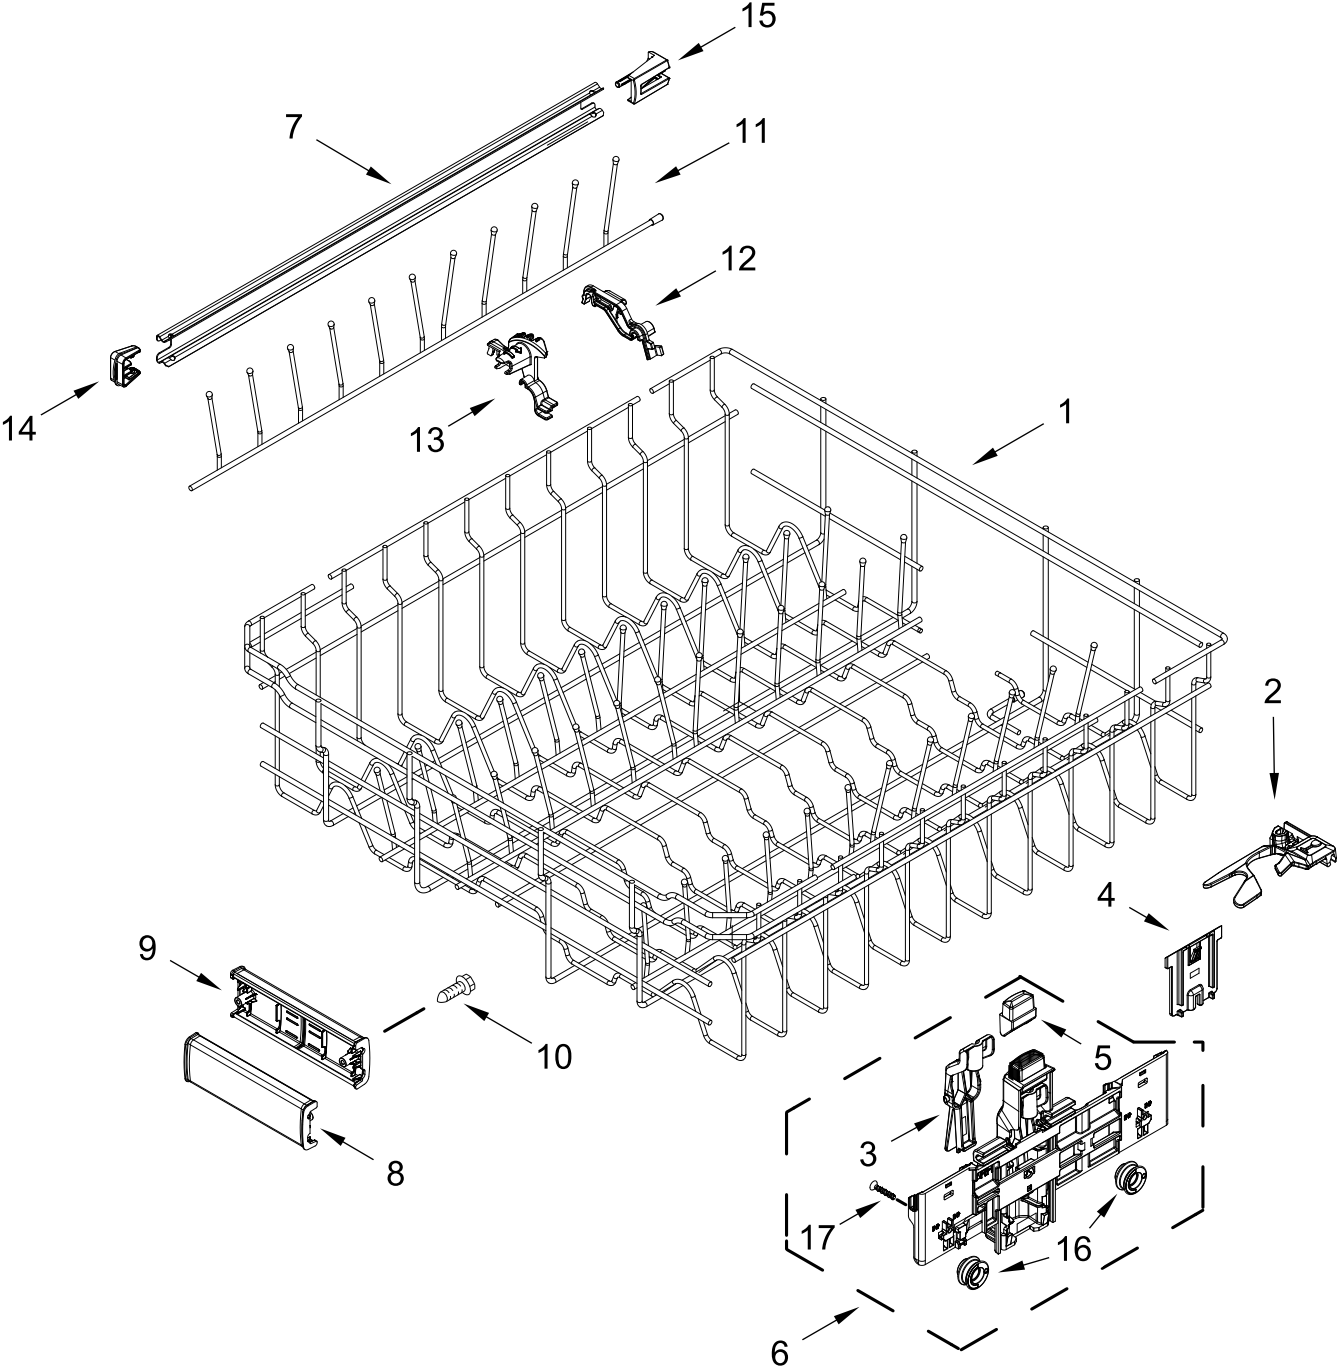

UPPER RACK AND TRACK PARTS

UPPER RACK AND TRACK PARTS

<u>Illus.</u> <u>No.</u>	<u>Part No.</u>	<u>Description</u>	<u>Illus.</u> <u>No.</u>	<u>Part No.</u>	<u>Description</u>	<u>Illus.</u> <u>No.</u>	<u>Part No.</u>	<u>Description</u>
1	W10847876	Dishrack, Upper	7	W11441109	Track, Dishrack	15	W11084872	Track Stop, Rear
2	W11310287	Clip, Stemware	8	W11268682	Handle, Dishrack Front	16	W11048221	Wheel
3	W11180178	Leveler, Adjuster Arm	9	W11268681	Handle, Dishrack Rear	17	W11376395	Screw
4	W11180605	Clip, Adjuster Arm	10	9741232	Screw			
5	W11267699	Button, Adjuster Arm	11	W11186528	Tine Row, Fold Down			
6		Adjustment Assembly	12	W11179753	Clip, Pivot			
	W11268090	Left Hand	13	W11179755	Positioner			
	W11268086	Right Hand	14	W11084874	Track Stop, Front