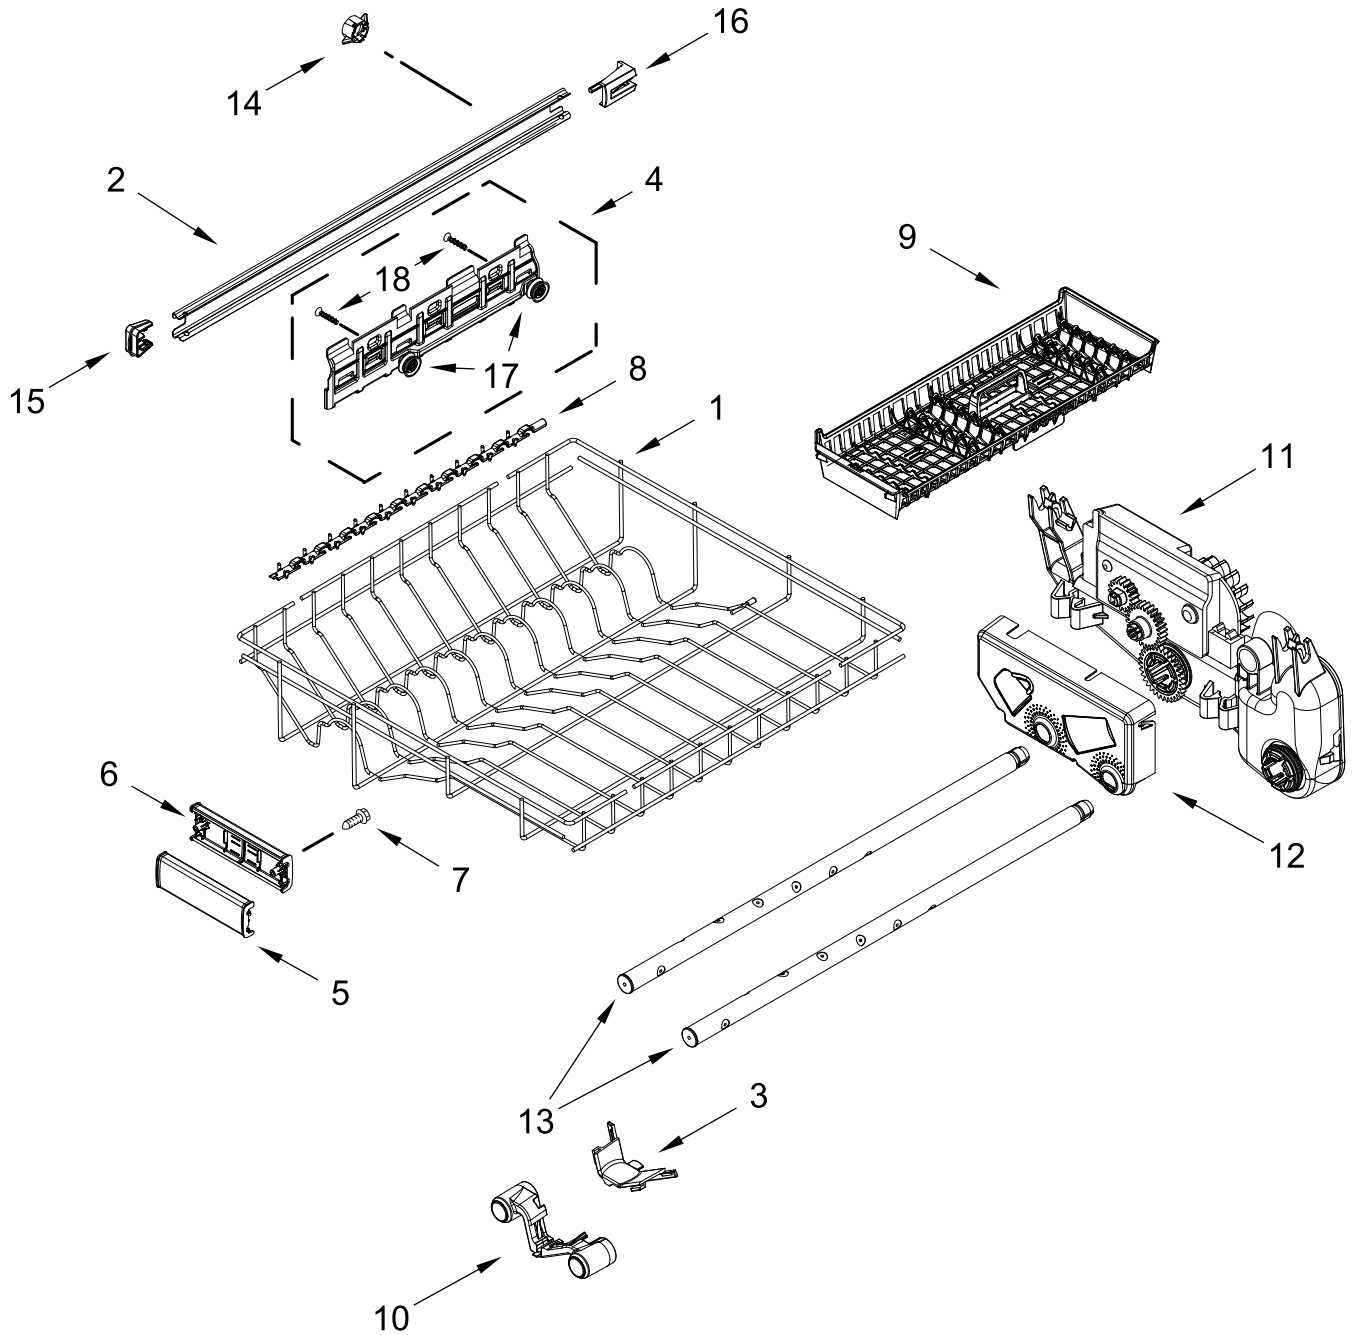

THIRD LEVEL RACK AND TRACK PARTS

THIRD LEVEL RACK AND TRACK PARTS

<u>Illus.</u> <u>No.</u>	<u>Part No.</u>	<u>Description</u>	<u>Illus.</u> <u>No.</u>	<u>Part No.</u>	<u>Description</u>	<u>Illus.</u> <u>No.</u>	<u>Part No.</u>	<u>Description</u>
1	W11127727	Rack, Third Level	6	W11268681	Handle, Dishrack Rear	12	W11101860	Cover, Wash Tube
2	W11441109	Track, Dishrack	7	9741232	Screw	13	W10831864	Tube, Wash
3	W11184071	Hanger, Tube	8	W11202101	Cup Guard	14	W10920244	Nut, Tub
4		Track Mount	9	W11087823	Silverware Tray	15	W11084874	Track Stop, Front
	W11231345	Left Hand	10	W10830577	Bracket, Front Hanger	16	W11084872	Track Stop, Rear
	W11231348	Right Hand	11	W10830523	Drive Box Assembly, Manifold	17	W11048221	Wheel
5	W11392620	Handle, Dishrack Front				18	W11376395	Screw