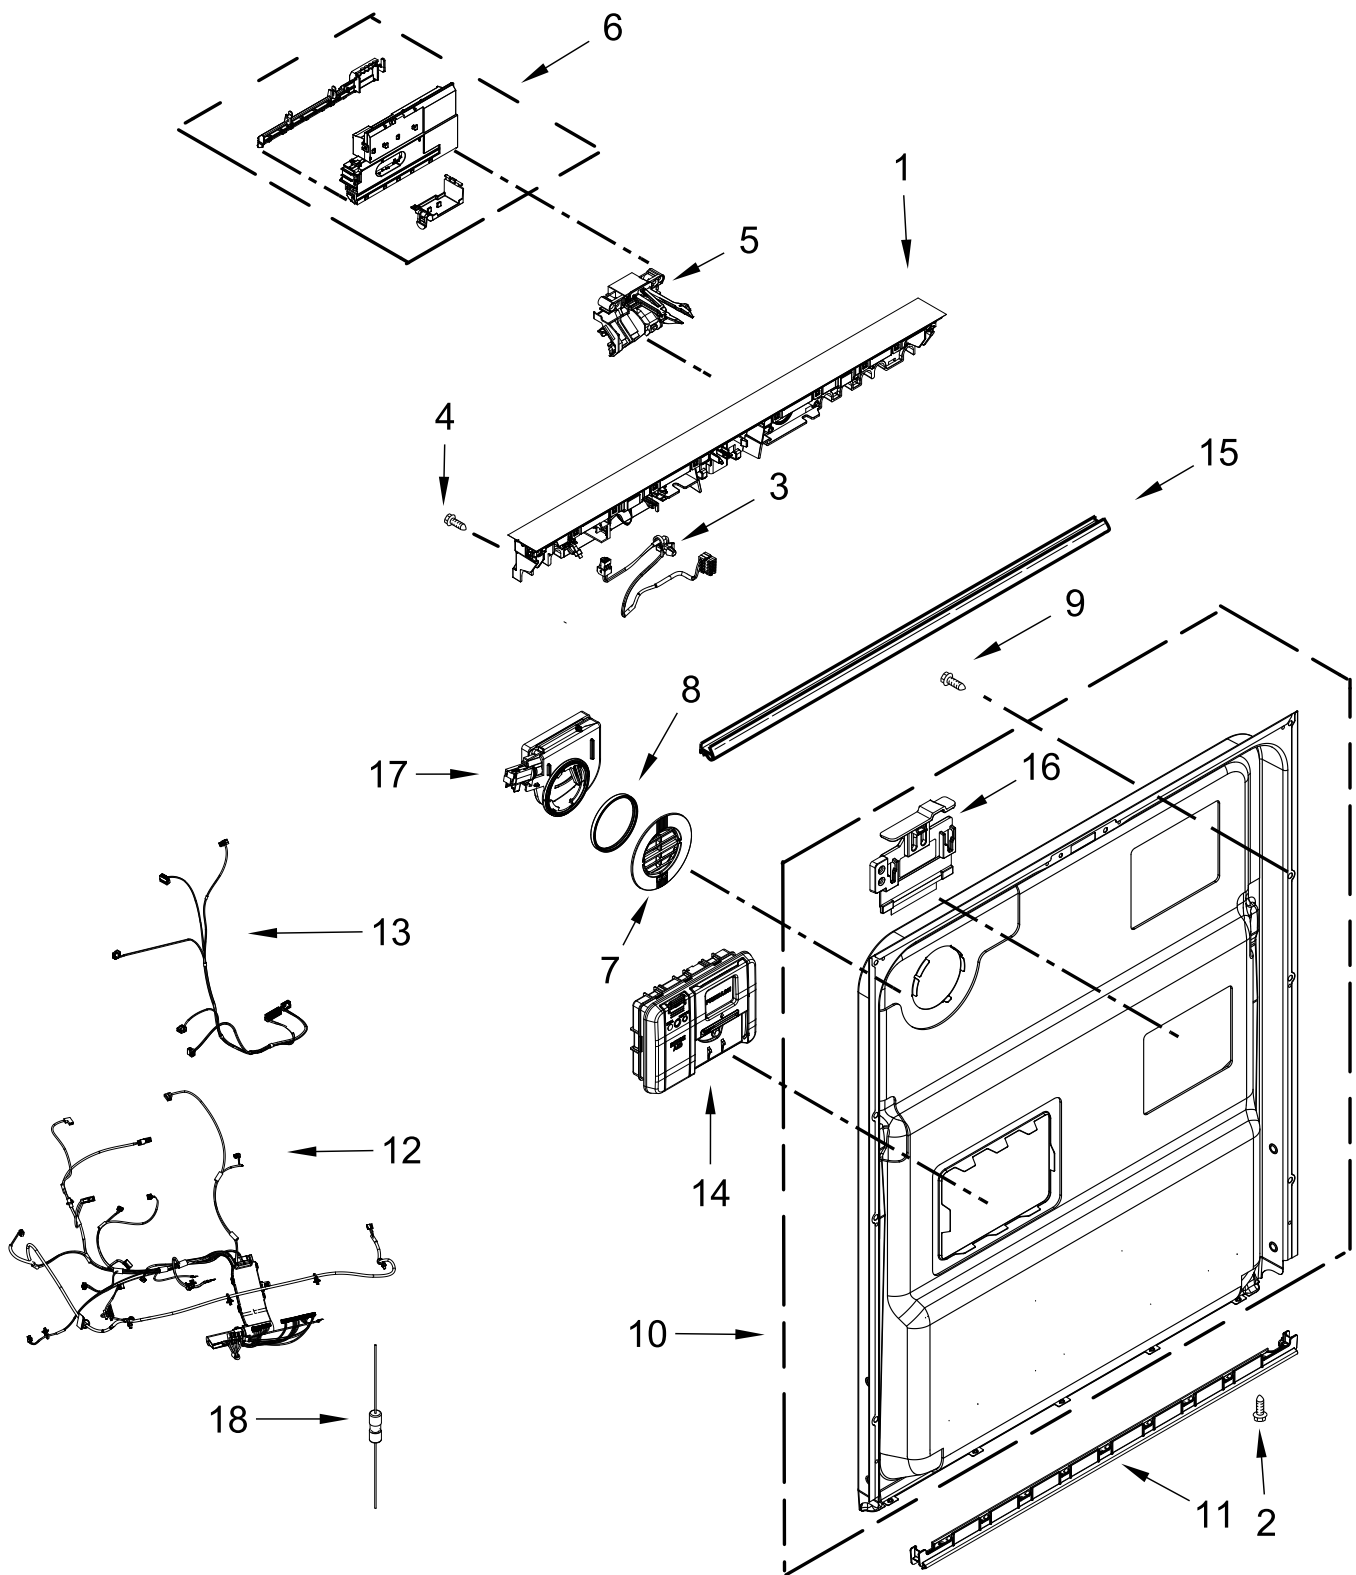

KitchenAid®

UNDERCOUNTER DISHWASHER

MODELS:

KDTM404KPS0 (Stainless)

KDTM404KBS0 (Black Stainless)

DOOR AND PANEL PARTS

DOOR AND PANEL PARTS

<u>Illus. No.</u>	<u>Part No.</u>	<u>Description</u>	<u>Illus. No.</u>	<u>Part No.</u>	<u>Description</u>	<u>Illus. No.</u>	<u>Part No.</u>	<u>Description</u>
1		Literature Parts	6		Front Panel (Includes 4, 7 & 11)	13		Toe Panel
	W11323304	Owners Manual					W11108991	Black
	W11404476	Energy Guide		W11233283	Stainless	14	W10309090	Screw
	W11366142	Tech Sheet		W11233284	Black Stainless	15	3400000	Screw
2		Arm, Hinge	7	W10518673	Nameplate	16	W11049903	Stud, Mounting
	W10920232	Left Hand	8	W10919858	Insulation, Multi-Layer	17	W10316572	Screw
	W10920230	Right Hand	9	W11038694	Insulation, Single Layer	18		Handle Assembly
3	W11377160	Cross Brace, Door					W11325031	Stainless
4	W11102920	Light Pipe	10	W10919859	Insulation, Front Panel	19	W10687133	Set Screw
5		Access Panel	11	W10692757	Barrel Nut, Front Panel			
	W11108979	Black	12	W11170267	Screw, Black			

CONTROL PANEL AND INNER DOOR PARTS

CONTROL PANEL AND INNER DOOR PARTS

<u>Illus.</u> <u>No.</u>	<u>Part No.</u>	<u>Description</u>	<u>Illus.</u> <u>No.</u>	<u>Part No.</u>	<u>Description</u>	<u>Illus.</u> <u>No.</u>	<u>Part No.</u>	<u>Description</u>
1		Console Assembly (Includes Insert)	8	W11184028	Gasket, Vent	15	W11265187	Seal, Console/Door
	W11099338	Black	9	W10348409	Screw	16	W11088985	Hanger, Control
2	W11258418	Screw	10	W11098822	Inner Door Assembly	17	W11025593	Vent Assembly (Also Order Gasket)
3	W11336943	Jumper, UI	11	W11163967	Seal, Door Bottom	18	W11397505	Fuse, In-line
4	W10711884	Screw	12	W11084863	Wiring Harness, Main (Includes Thermostat & Fuse)			
5	W11091934	Latch Assembly (Includes Switch)	13	W11084845	Wiring Harness, Inner Door			
6	W11348059	Control, Electronic	14	W11092649	Dispenser Assembly			
7	W11025634	Bezel, Vent (Also Order Gasket)						