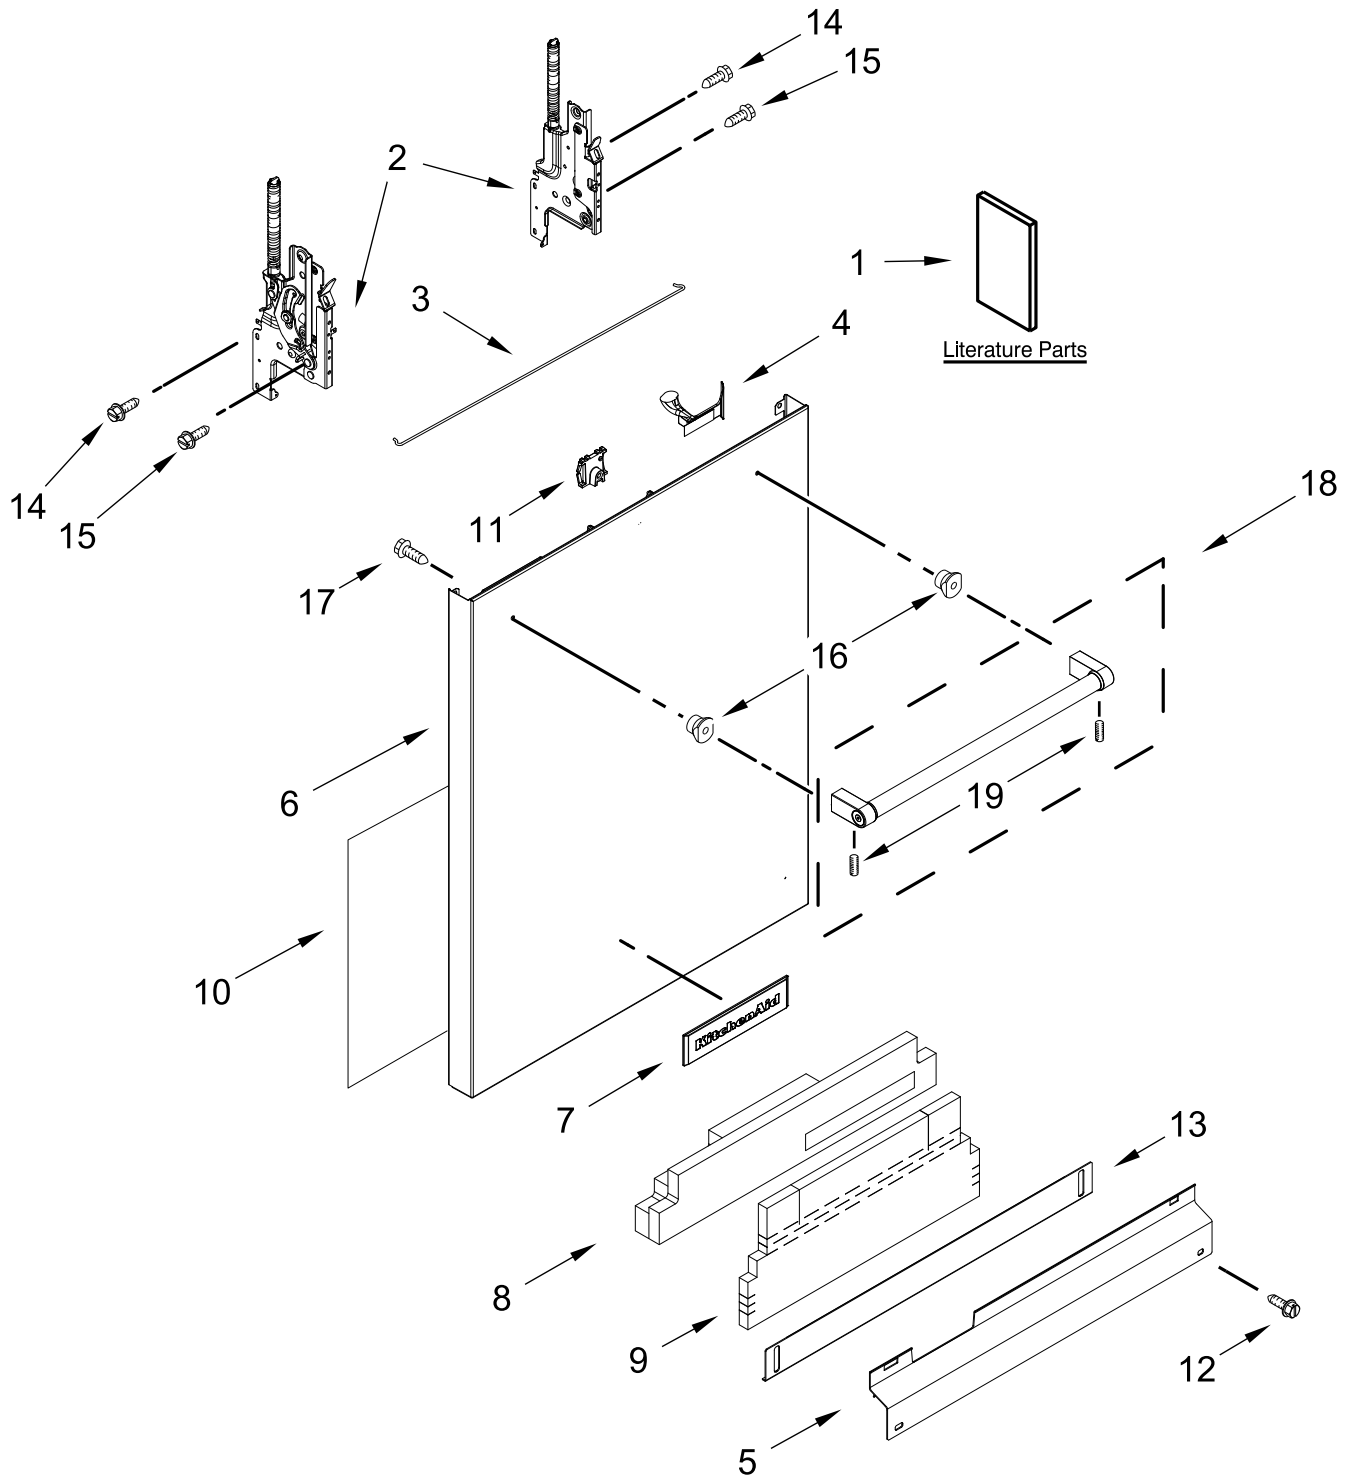

KitchenAid®

UNDERCOUNTER DISHWASHER

MODELS:

KDTM404KPS0 (Stainless)

KDTM404KBS0 (Black Stainless)

DOOR AND PANEL PARTS

DOOR AND PANEL PARTS

<u>Illus. No.</u>	<u>Part No.</u>	<u>Description</u>	<u>Illus. No.</u>	<u>Part No.</u>	<u>Description</u>	<u>Illus. No.</u>	<u>Part No.</u>	<u>Description</u>
1		Literature Parts	6		Front Panel (Includes 4, 7 & 11)	13		Toe Panel
	W11323304	Owners Manual					W11108991	Black
	W11404476	Energy Guide		W11233283	Stainless	14	W10309090	Screw
	W11366142	Tech Sheet		W11233284	Black Stainless	15	3400000	Screw
2		Arm, Hinge	7	W10518673	Nameplate	16	W11049903	Stud, Mounting
	W10920232	Left Hand	8	W10919858	Insulation, Multi-Layer	17	W10316572	Screw
	W10920230	Right Hand	9	W11038694	Insulation, Single Layer	18		Handle Assembly
3	W11377160	Cross Brace, Door					W11325031	Stainless
4	W11102920	Light Pipe	10	W10919859	Insulation, Front Panel	19	W10687133	Set Screw
5		Access Panel	11	W10692757	Barrel Nut, Front Panel			
	W11108979	Black	12	W11170267	Screw, Black			

CONTROL PANEL AND INNER DOOR PARTS

CONTROL PANEL AND INNER DOOR PARTS

<u>Illus.</u> <u>No.</u>	<u>Part No.</u>	<u>Description</u>	<u>Illus.</u> <u>No.</u>	<u>Part No.</u>	<u>Description</u>	<u>Illus.</u> <u>No.</u>	<u>Part No.</u>	<u>Description</u>
1		Console Assembly (Includes Insert)	8	W11184028	Gasket, Vent	15	W11265187	Seal, Console/Door
	W11099338	Black	9	W10348409	Screw	16	W11088985	Hanger, Control
2	W11258418	Screw	10	W11098822	Inner Door Assembly	17	W11025593	Vent Assembly (Also Order Gasket)
3	W11336943	Jumper, UI	11	W11163967	Seal, Door Bottom	18	W11397505	Fuse, In-line
4	W10711884	Screw	12	W11084863	Wiring Harness, Main (Includes Thermostat & Fuse)			
5	W11091934	Latch Assembly (Includes Switch)	13	W11084845	Wiring Harness, Inner Door			
6	W11348059	Control, Electronic	14	W11092649	Dispenser Assembly			
7	W11025634	Bezel, Vent (Also Order Gasket)						