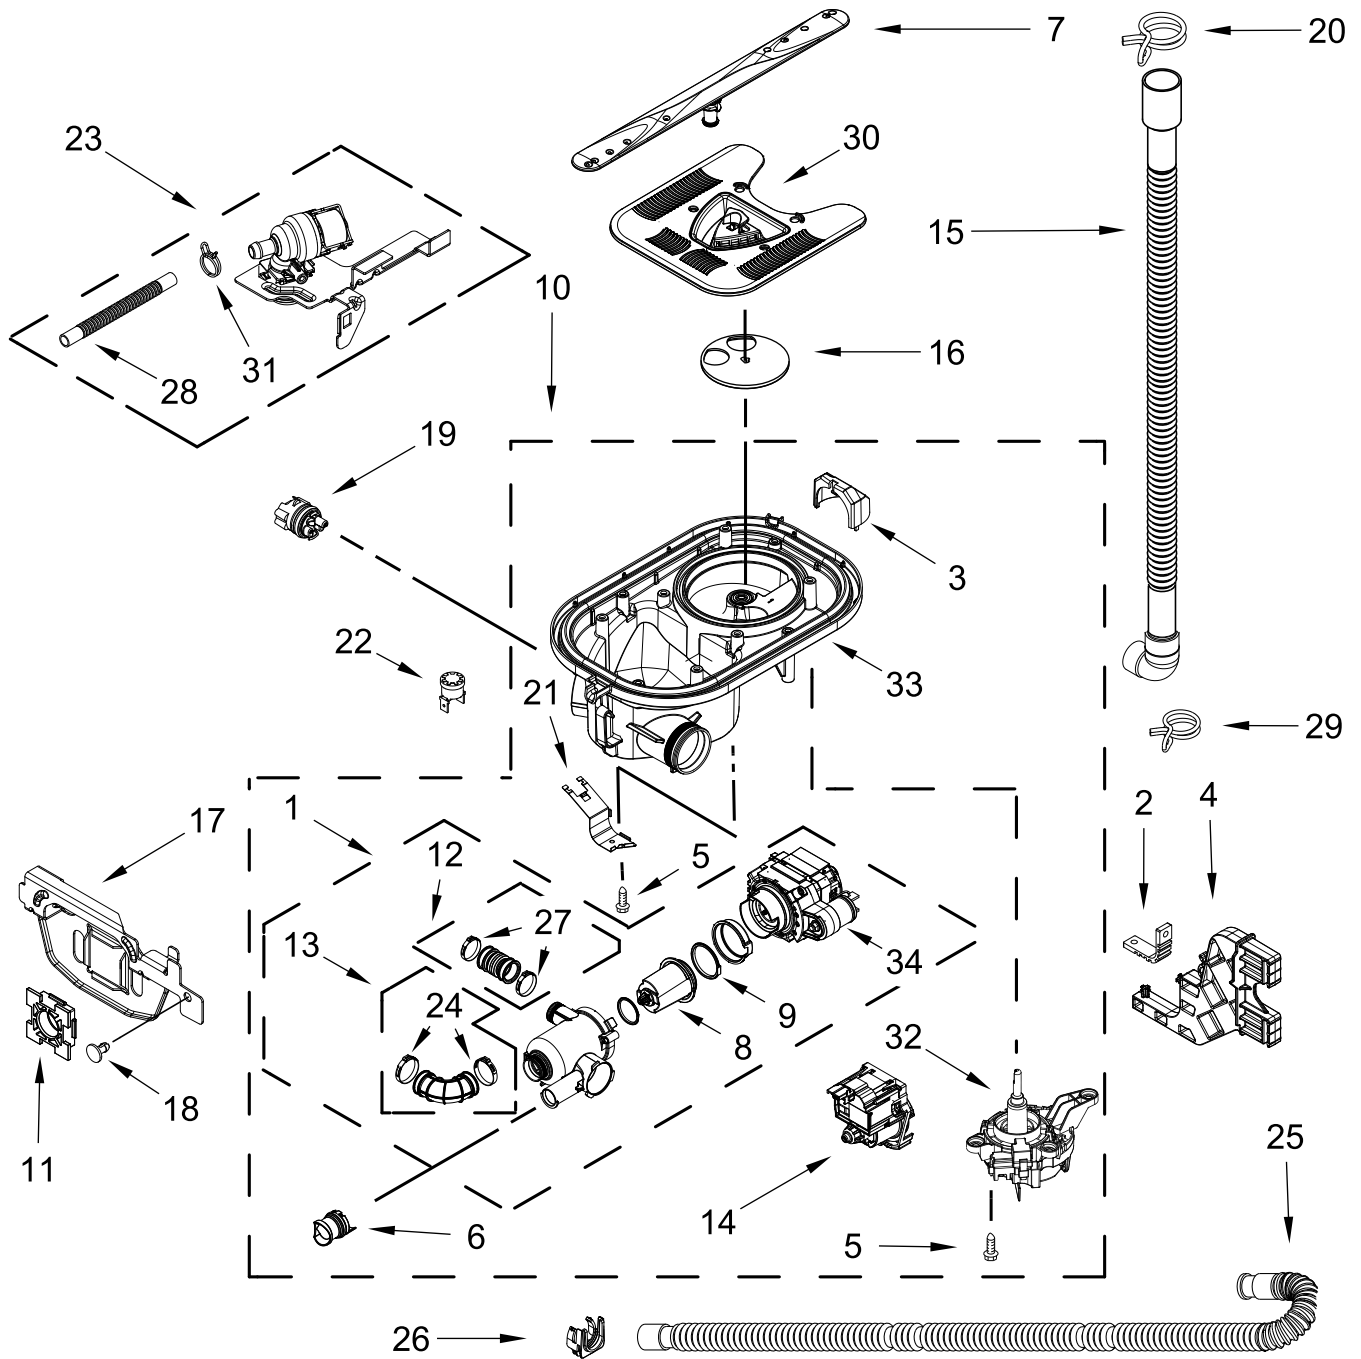

PUMP, WASHARM AND MOTOR PARTS

PUMP, WASHARM AND MOTOR PARTS

<u>Illus. No.</u>	<u>Part No.</u>	<u>Description</u>	<u>Illus. No.</u>	<u>Part No.</u>	<u>Description</u>	<u>Illus. No.</u>	<u>Part No.</u>	<u>Description</u>
1	W11122133	Pump Assembly	13	W10900387	Hose, Suction	24	W11122851	Clamp, Hose
2	W11294352	Isolator, Front Motor	14	W11035709	Motor, Drain	25	W11036161	Hose
3	W10891545	Diffuser, Inlet	15	W11131184	Hose, Drain	26	W11036143	Clip, Hose
4	W11294350	Hanger, Front Motor	16	W10903468	Disc, Diverter	27	W10466656	Clamp, Hose
5	9741232	Screw	17	W11025963	Bracket, Rear Motor	28	W11036287	Hose, Inlet
6	W10891547	Check Valve, Drain	18	W11418271	Fastener	29	W11236576	Clamp, Hose
7	W11048456	Wash Arm Assembly	19	W11126174	Indicator, Optical Wash	30	W11039864	Grate
8	W11108699	Filter Assembly	20	370445	Clamp, Hose	31	371505	Clamp, Hose
9	W10380239	Ring, Volute	21	W11163419	Bracket, Thermostat	32		Diverter Valve Motor (Not Serviced)
10	W11345228	Motor & Sump Assembly	22	W11193089	Thermostat (Included with Main Wiring Harness)	33	W11034556	Sump
11	W11036663	Isolator, Rear Motor	23	W11025970	Fill Valve Assembly	34	W10753070	Capacitor
12	W11250985	Hose, Pressure