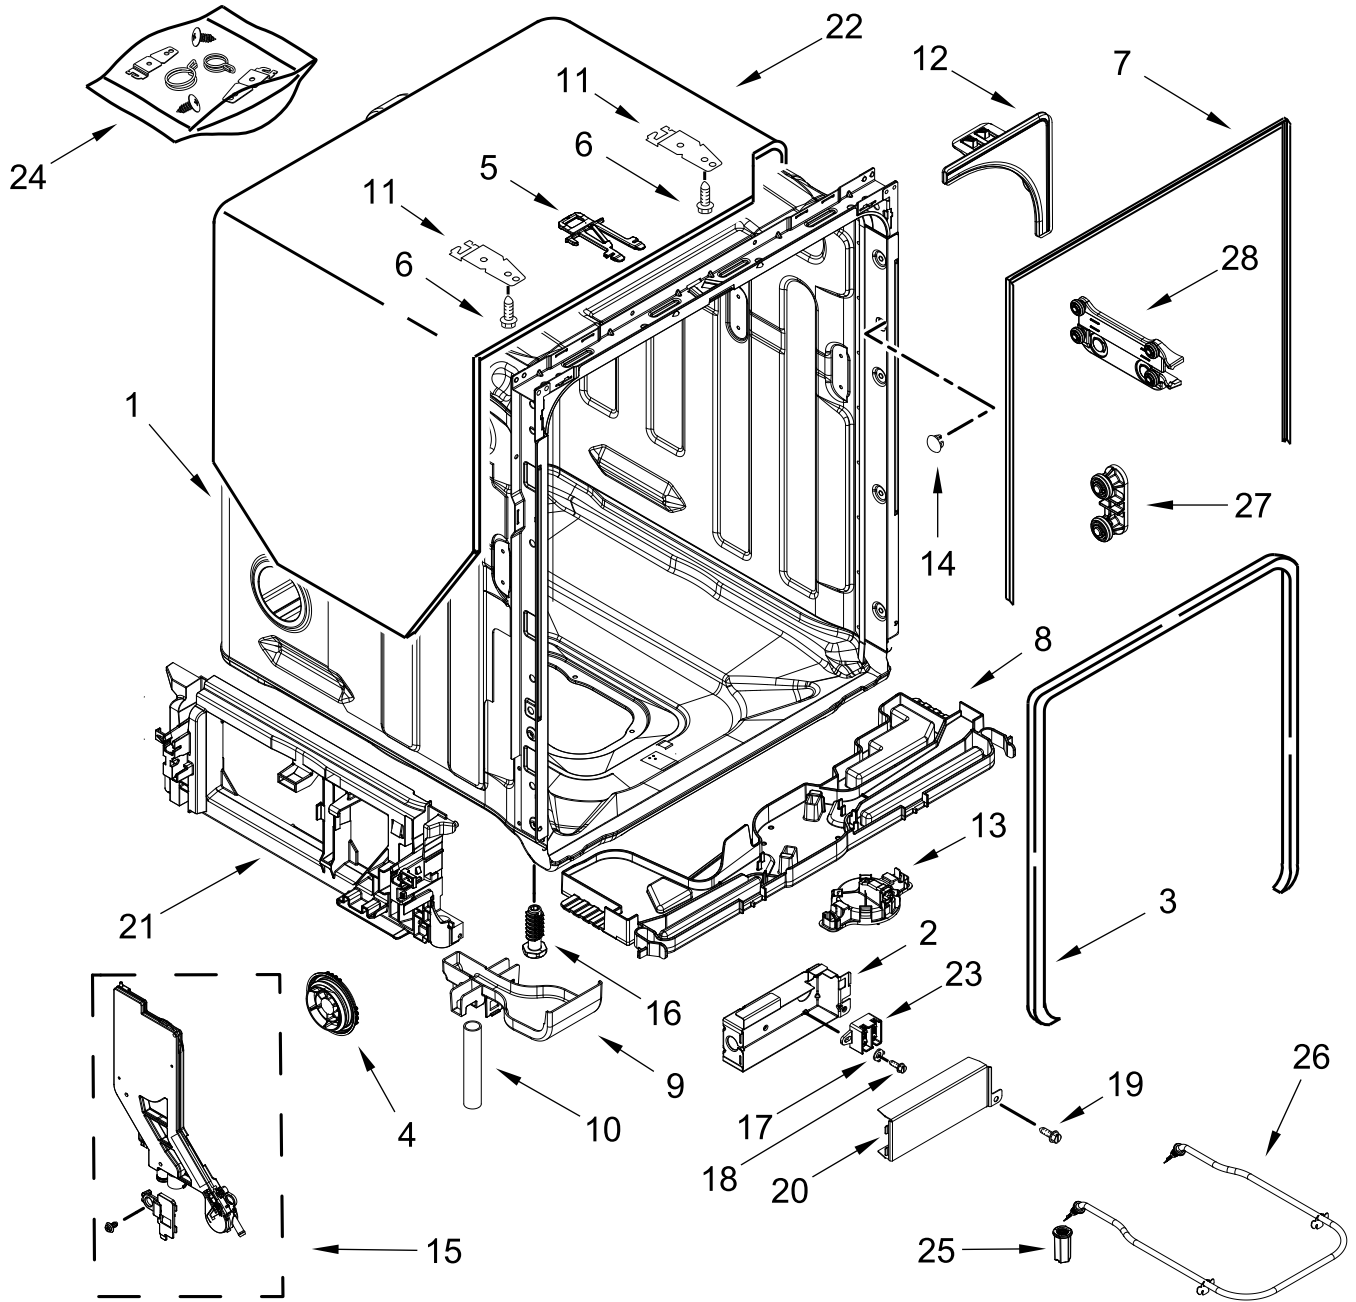

TUB AND FRAME PARTS

TUB AND FRAME PARTS

<u>Illus.</u> <u>No.</u>	<u>Part No.</u>	<u>Description</u>	<u>Illus.</u> <u>No.</u>	<u>Part No.</u>	<u>Description</u>	<u>Illus.</u> <u>No.</u>	<u>Part No.</u>	<u>Description</u>
1	W11120458	Tub Assembly (includes gasket)	13	W11036170	Float Switch	24	W11362500	Miscellaneous Parts Bag (Contains 2 Screws, 2 Clamps, & 2 Brackets)
2	W11226744	Base, Terminal Box	14	W11184083	Plug, Tub			
3	W11035860	Gasket, Tub	15	W11289893	Water Inlet Assembly	25	W11104729	Nut, Heater Terminal
4	W11036127	Nut, Water Inlet	16	W11455395	Leg, Leveling	26	W11047695	Heater Element Assembly
5	W11090487	Strike, Latch	17	3378128	Washer, Pronged Cup	27	W11086088	Tub Mount, Upper Rack
6	W11296374	Screw	18	3400014	Screw, Grounding	28		Tub Mount, Third Level Rack
7	W11165091	Seal, Cabinet	19	W10277003	Screw		W11101573	Left Hand
8	W11025993	Drip Tray	20	W11226746	Cover, Terminal Box		W11256439	Right Hand
9	W11025986	Funnel, Overfill Protection	21		Side Support, Tub			
10	W11025988	Funnel Extension		W10920122	Left Hand			
11	8269145	Bracket, Undercounter		W10920120	Right Hand			
12	W11165093	Cover, Tub Corner	22	W11221921	Shiled, Tub Sound			
			23	W11132441	Terminal Block