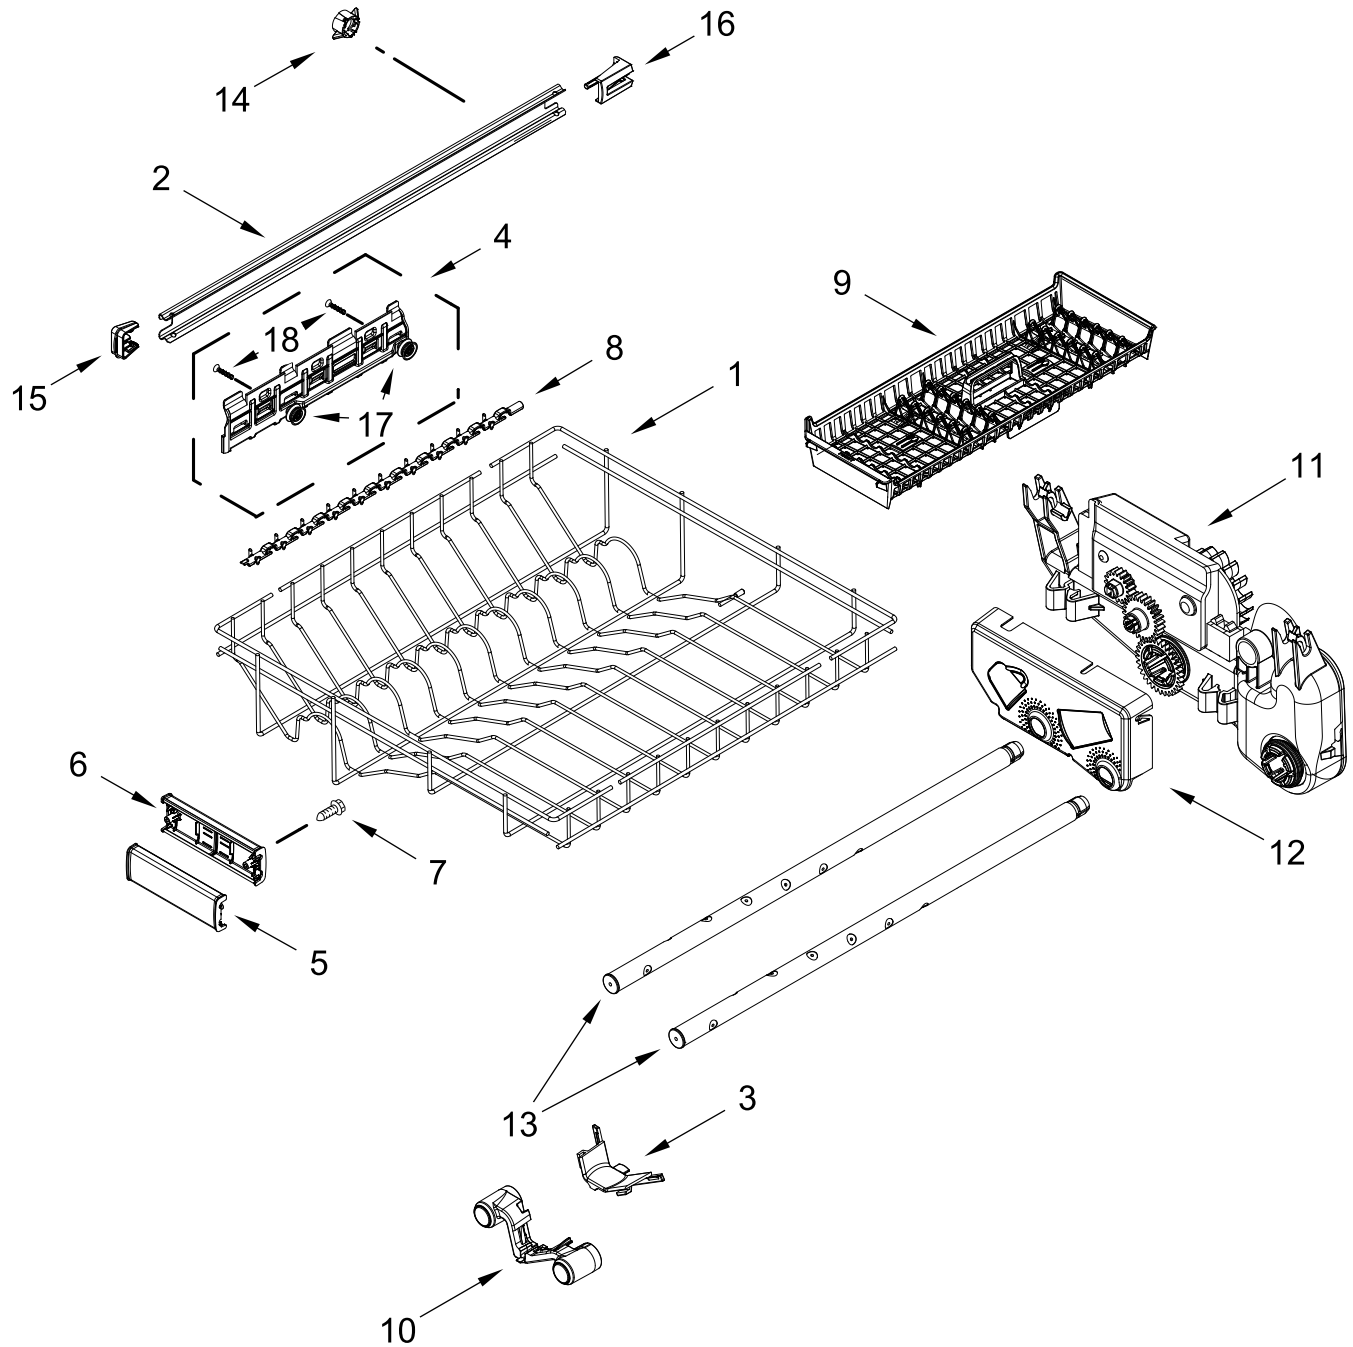

THIRD LEVEL RACK AND TRACK PARTS

THIRD LEVEL RACK AND TRACK PARTS

<u>Illus. No.</u>	<u>Part No.</u>	<u>Description</u>	<u>Illus. No.</u>	<u>Part No.</u>	<u>Description</u>	<u>Illus. No.</u>	<u>Part No.</u>	<u>Description</u>
1	W11127727	Rack, Third Level	6	W11268681	Handle, Dishrack Rear	12	W11101860	Cover, Wash Tube
2	W11441109	Track, Dishrack	7	9741232	Screw	13	W10831864	Tube, Wash
3	W11184071	Hanger, Tube	8	W11202101	Cup Guard	14	W10920244	Nut, Tub
4		Track Mount	9	W11087823	Silverware Tray	15	W11084874	Track Stop, Front
	W11231345	Left Hand	10	W10830577	Bracket, Front Hanger	16	W11084872	Track Stop, Rear
	W11231348	Right Hand	11	W10830523	Drive Box Assembly, Manifold	17	W11048221	Wheel
5	W11392620	Handle, Dishrack Front				18	W11376395	Screw