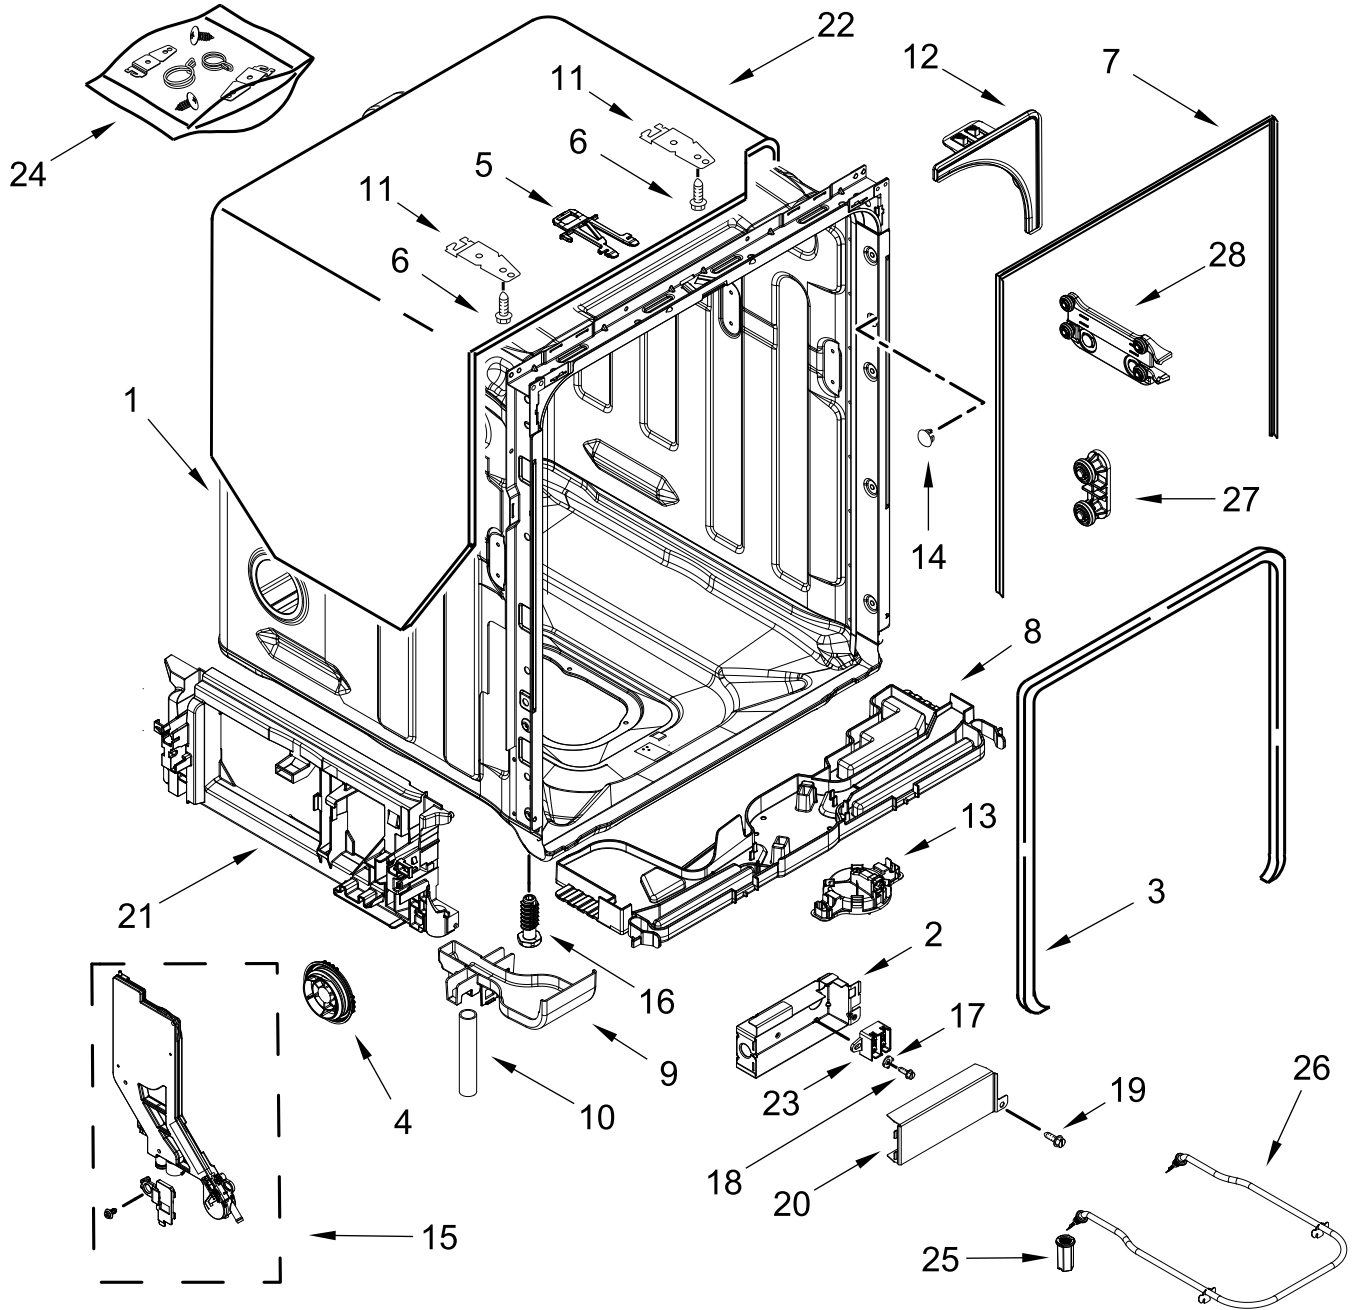

TUB AND FRAME PARTS

TUB AND FRAME PARTS

<u>Illus. No.</u>	<u>Part No.</u>	<u>Description</u>	<u>Illus. No.</u>	<u>Part No.</u>	<u>Description</u>	<u>Illus. No.</u>	<u>Part No.</u>	<u>Description</u>
1	W11120458	Tub Assembly (includes gasket)	13	W11036170	Float Switch	24	W11362501	Miscellaneous Parts Bag (Contains 2 Screws, 2 Clamps, & 2 Brackets)
2	W11226744	Base, Terminal Box	14	W11184083	Plug, Tub			
3	W11035860	Gasket, Tub	15	W11289893	Water Inlet Assembly	25	W11104729	Nut, Heater Terminal
4	W11036127	Nut, Water Inlet	16	W11455395	Leg, Leveling	26	W11047695	Heater Element Assembly
5	W11090487	Strike, Latch	17	3378128	Washer, Pronged Cup	27	W11086088	Tub Mount, Upper Rack
6	W11296374	Screw	18	3400014	Screw, Grounding	28		Tub Mount, Third Level Rack
7	W11165091	Seal, Cabinet	19	W10277003	Screw			
8	W11025993	Drip Tray	20	W11226746	Cover, Terminal Box			
9	W11025986	Funnel, Overfill Protection	21		Side Support, Tub			
10	W11025988	Funnel Extension		W10920122	Left Hand		W11101573	Left Hand
11	8269145	Bracket, Undercounter		W10920120	Right Hand		W11256439	Right Hand
12	W11165093	Cover, Tub Corner	22	W11221921	Shiled, Tub Sound			
			23	W11132441	Terminal Block