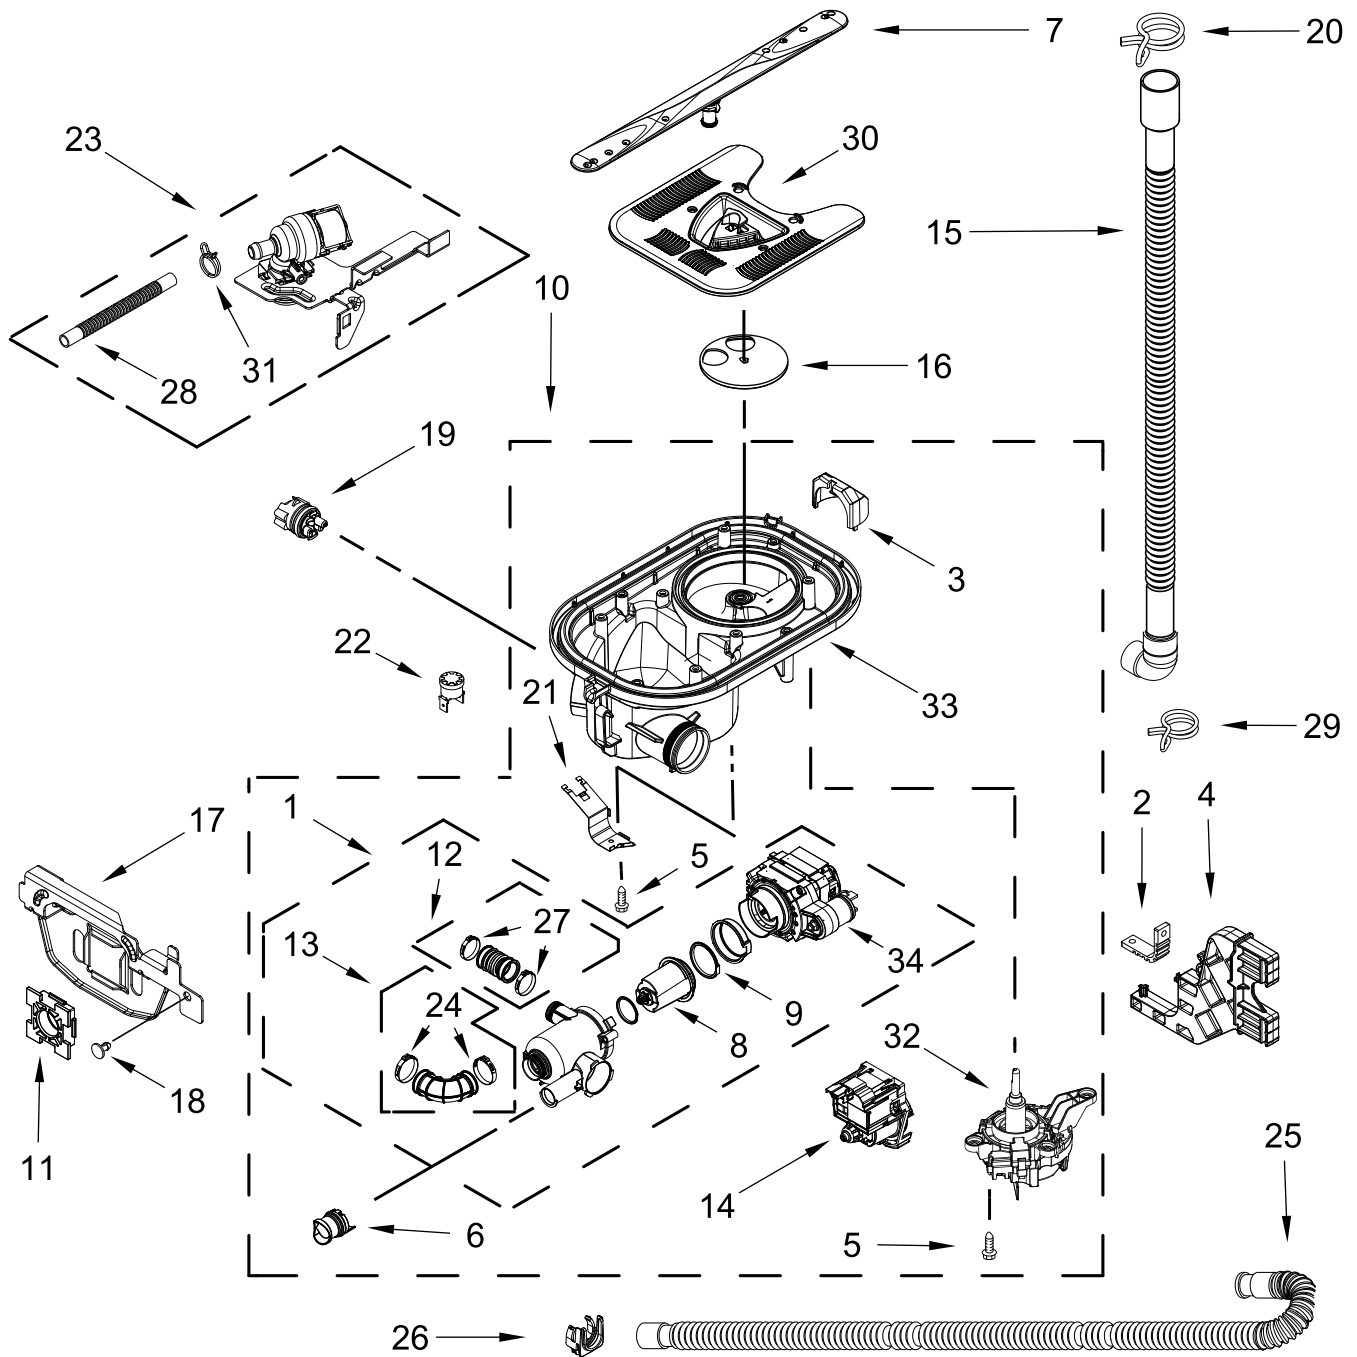

PUMP, WASHARM AND MOTOR PARTS

PUMP, WASHARM AND MOTOR PARTS

<u>Illus. No.</u>	<u>Part No.</u>	<u>Description</u>	<u>Illus. No.</u>	<u>Part No.</u>	<u>Description</u>	<u>Illus. No.</u>	<u>Part No.</u>	<u>Description</u>
1	W11122133	Pump Assembly	13	W10900387	Hose, Suction	24	W11122851	Clamp, Hose
2	W11294352	Isolator, Front Motor	14	W11035709	Motor, Drain	25	W11036161	Hose
3	W10891545	Diffuser, Inlet	15	W11131184	Hose, Drain	26	W11036143	Clip, Hose
4	W11294350	Hanger, Front Motor	16	W10903468	Disc, Diverter	27	W10466656	Clamp, Hose
5	9741232	Screw	17	W11025963	Bracket, Rear Motor	28	W11036287	Hose, Inlet
6	W10891547	Check Valve, Drain	18	W11418271	Fastener	29	W11236576	Clamp, Hose
7	W11048456	Wash Arm Assembly	19	W11126174	Indicator, Optical Wash	30	W11039864	Grate
8	W11108699	Filter Assembly	20	370445	Clamp, Hose	31	371505	Clamp, Hose
9	W10380239	Ring, Volute	21	W11163419	Bracket, Thermostat	32		Diverter Valve Motor (Not Serviced)
10	W11345228	Motor & Sump Assembly	22	W11193089	Thermostat (Included with Main Wiring Harness)	33	W11034556	Sump
11	W11036663	Isolator, Rear Motor	23	W11025970	Fill Valve Assembly	34	W10753070	Capacitor
12	W11250985	Hose, Pressure