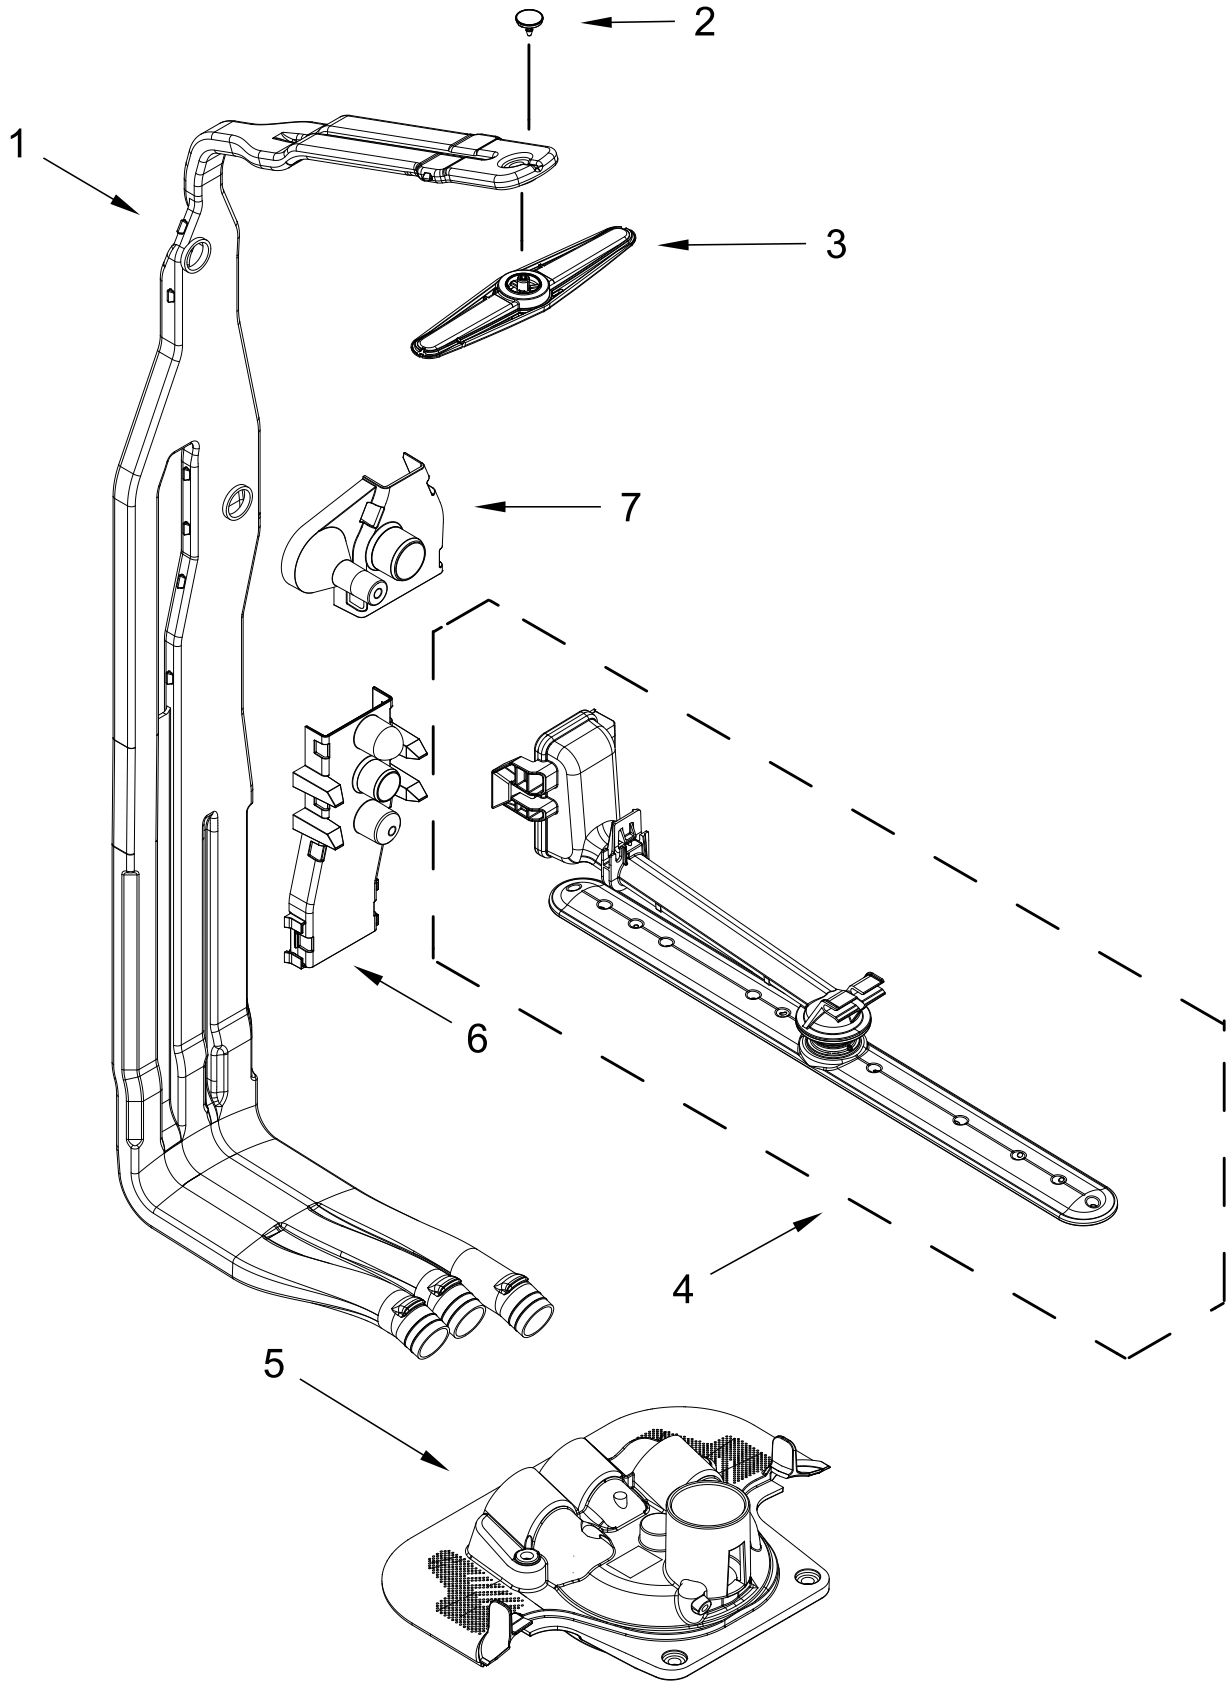

UPPER WASH AND RINSE PARTS

UPPER WASH AND RINSE PARTS

<u>Illus.</u> <u>No.</u>	<u>Part No.</u>	<u>Description</u>	<u>Illus.</u> <u>No.</u>	<u>Part No.</u>	<u>Description</u>	<u>Illus.</u> <u>No.</u>	<u>Part No.</u>	<u>Description</u>
1	W10872558	Feed Tube Assembly	4	W11174340	Upper Sprayarm Assembly	6	W10892836	Retainer, Docking (2nd Level)
2	W11039888	Retainer	5	W10903465	Cover, Diverter	7	W10892835	Retainer, Docking (3rd Level)
3	W11039869	Sprayarm, Third Level