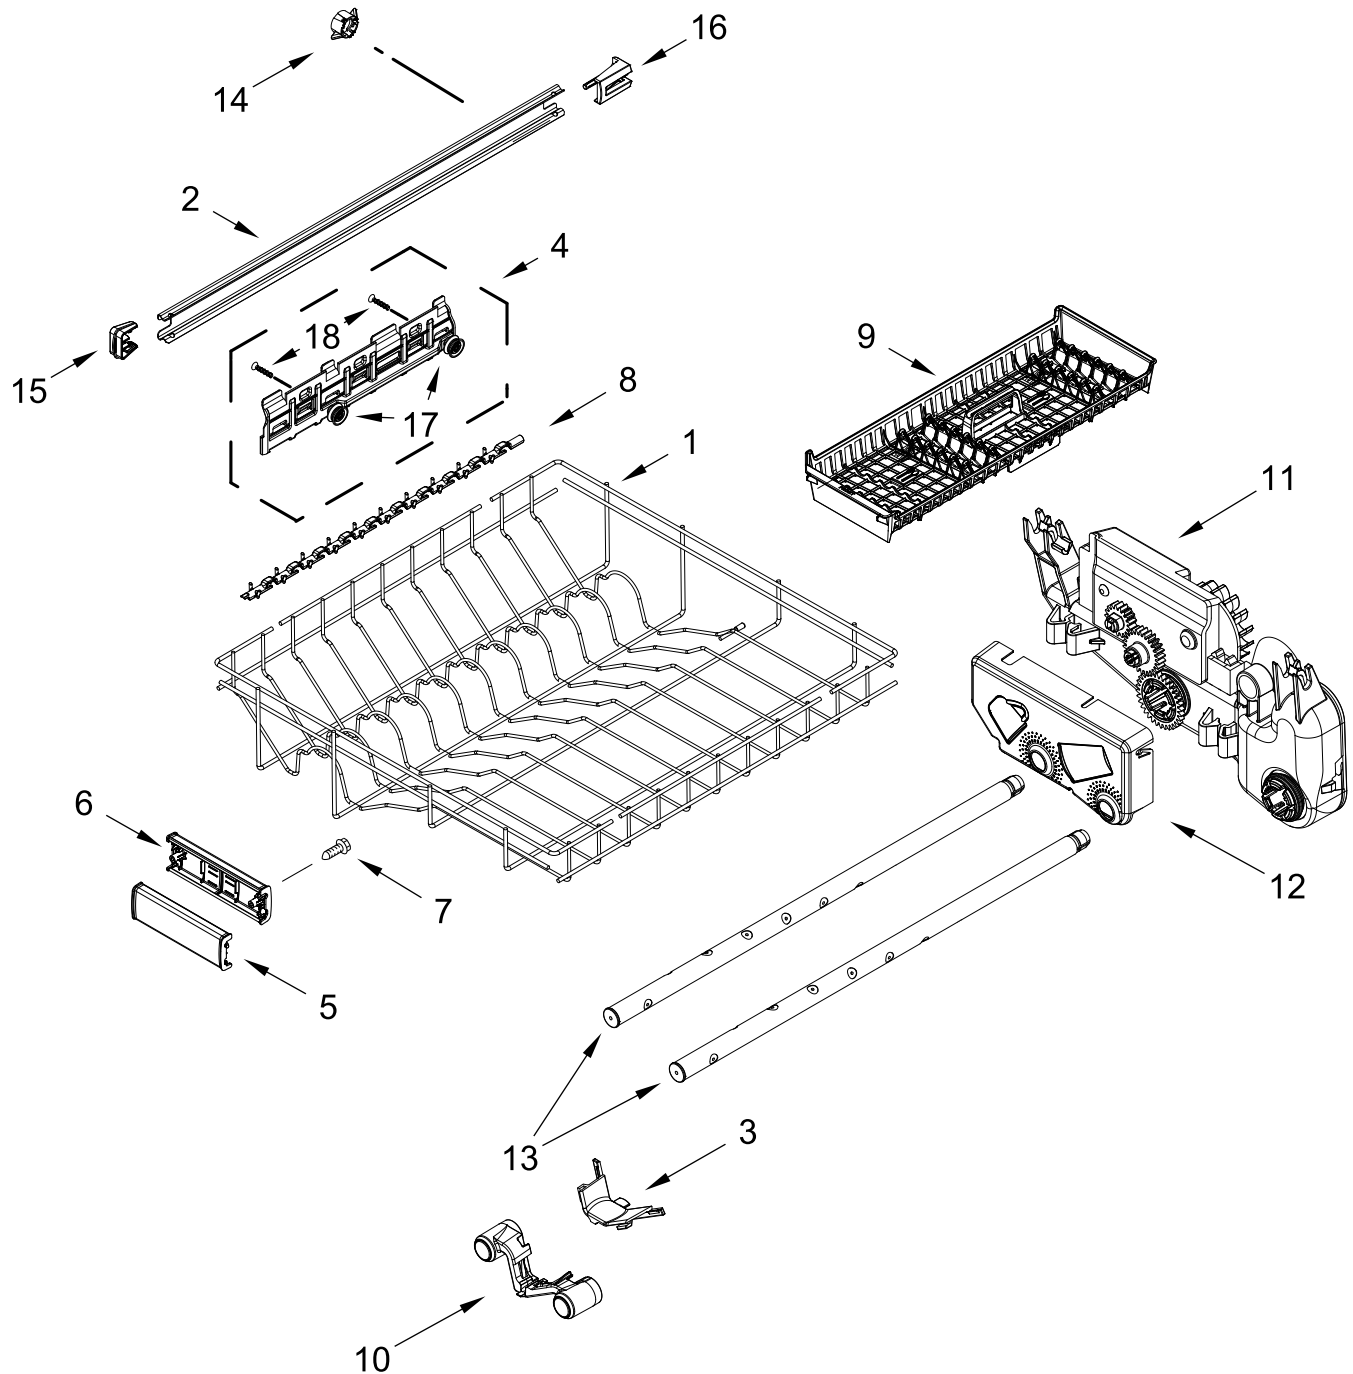

THIRD LEVEL RACK AND TRACK PARTS

THIRD LEVEL RACK AND TRACK PARTS

<u>Illus. No.</u>	<u>Part No.</u>	<u>Description</u>	<u>Illus. No.</u>	<u>Part No.</u>	<u>Description</u>	<u>Illus. No.</u>	<u>Part No.</u>	<u>Description</u>
1	W11127727	Rack, Third Level	6	W11268681	Handle, Dishrack Rear	12	W11101860	Cover, Wash Tube
2	W11441109	Track, Dishrack	7	9741232	Screw	13	W10831864	Tube, Wash
3	W11184071	Hanger, Tube	8	W11202101	Cup Guard	14	W10920244	Nut, Tub
4		Track Mount	9	W11087823	Silverware Tray	15	W11084874	Track Stop, Front
	W11231345	Left Hand	10	W10830577	Bracket, Front Hanger	16	W11084872	Track Stop, Rear
	W11231348	Right Hand	11	W10830523	Drive Box Assembly, Manifold	17	W11048221	Wheel
5	W11392620	Handle, Dishrack Front				18	W11376395	Screw