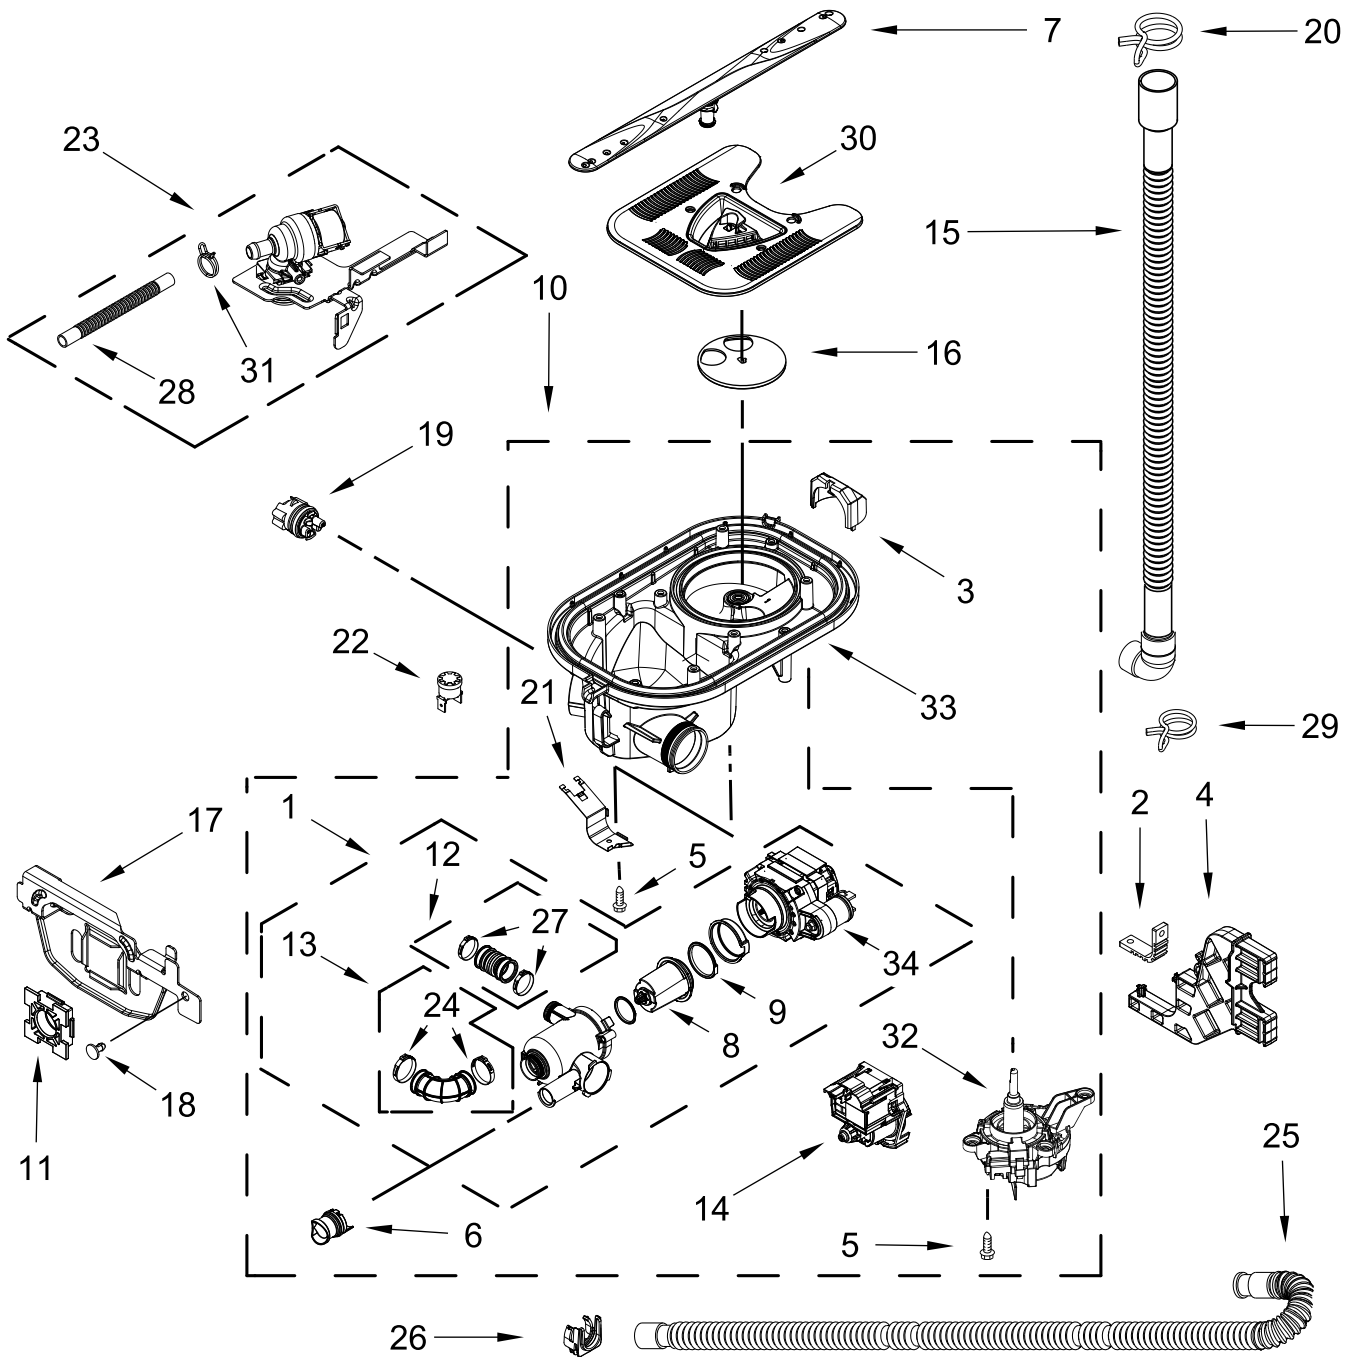

PUMP, WASHARM AND MOTOR PARTS

PUMP, WASHARM AND MOTOR PARTS

<u>Illus. No.</u>	<u>Part No.</u>	<u>Description</u>	<u>Illus. No.</u>	<u>Part No.</u>	<u>Description</u>	<u>Illus. No.</u>	<u>Part No.</u>	<u>Description</u>
1	W11122133	Pump Assembly	13	W10900387	Hose, Suction	24	W11122851	Clamp, Hose
2	W11294352	Isolator, Front Motor	14	W11035709	Motor, Drain	25	W11036161	Hose
3	W10891545	Diffuser, Inlet	15	W11131184	Hose, Drain	26	W11036143	Clip, Hose
4	W11294350	Hanger, Front Motor	16	W10903468	Disc, Diverter	27	W10466656	Clamp, Hose
5	9741232	Screw	17	W11025963	Bracket, Rear Motor	28	W11036287	Hose, Inlet
6	W10891547	Check Valve, Drain	18	W11418271	Fastener	29	W11236576	Clamp, Hose
7	W11048456	Wash Arm Assembly	19	W11126174	Indicator, Optical Wash	30	W11039864	Grate
8	W11108699	Filter Assembly	20	370445	Clamp, Hose	31	371505	Clamp, Hose
9	W10380239	Ring, Volute	21	W11163419	Bracket, Thermostat	32		Diverter Valve Motor (Not Serviced)
10	W11345228	Motor & Sump Assembly	22	W11193089	Thermostat (Included with Main Wiring Harness)	33	W11034556	Sump
11	W11036663	Isolator, Rear Motor	23	W11025970	Fill Valve Assembly	34	W10753070	Capacitor
12	W11250985	Hose, Pressure