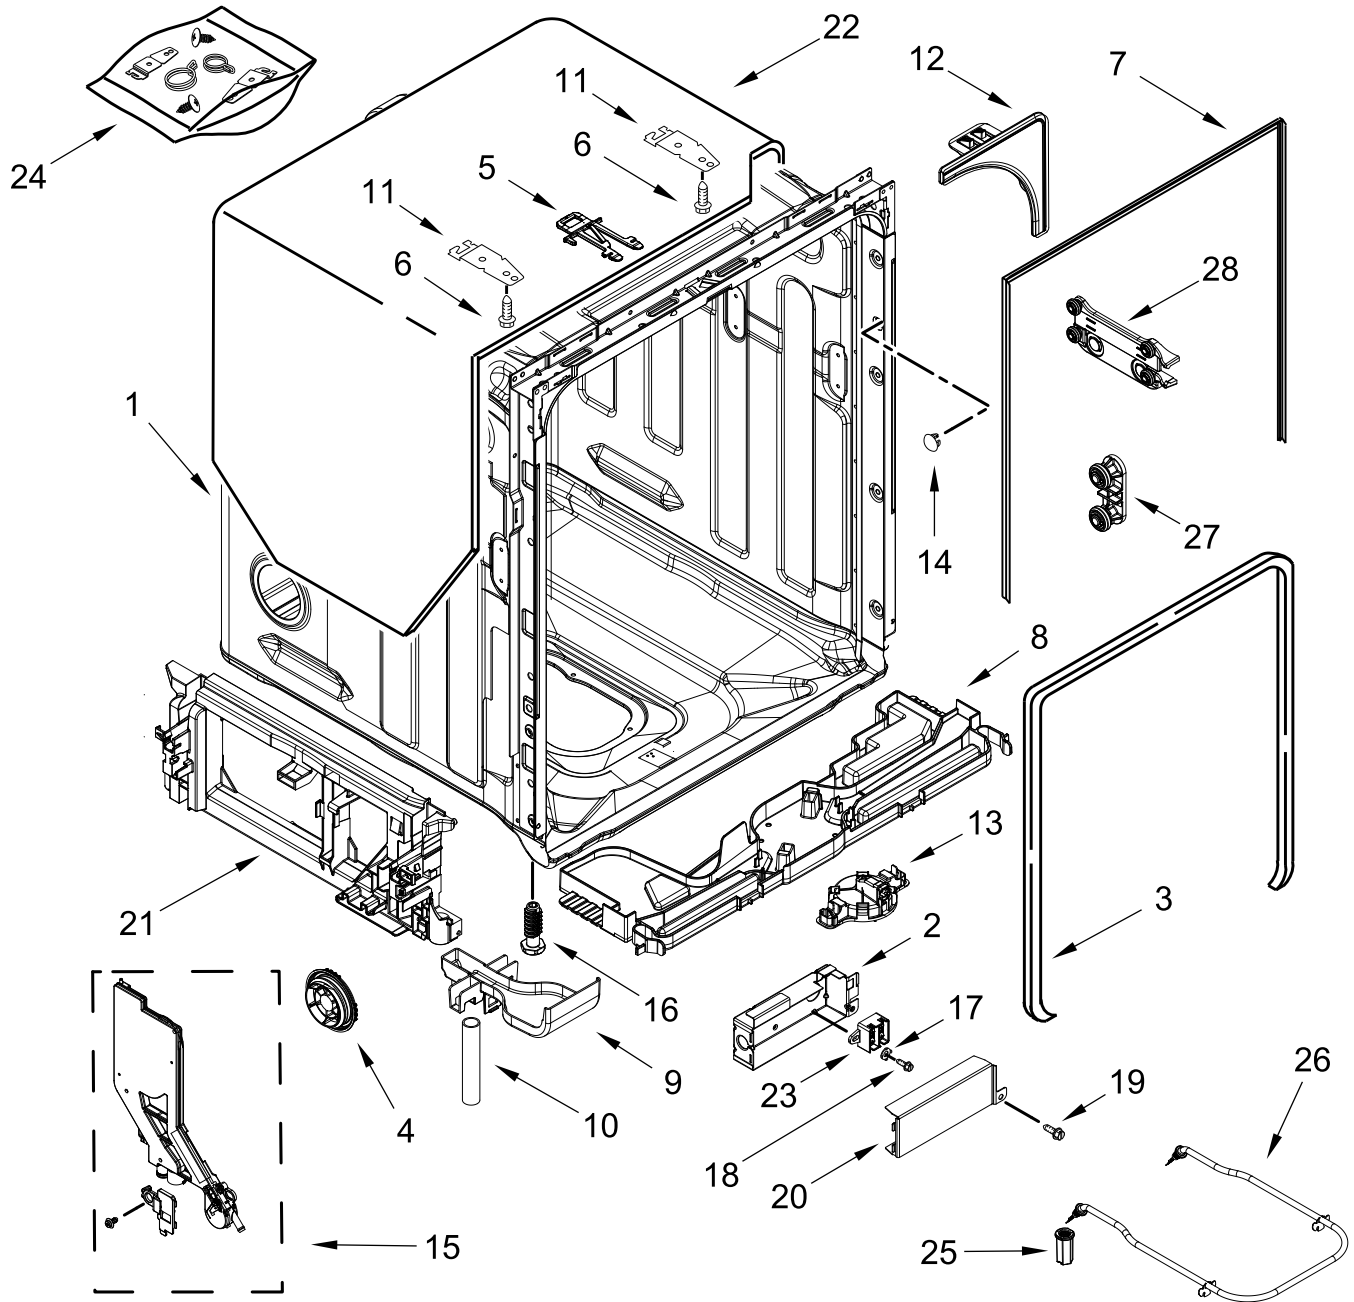

TUB AND FRAME PARTS

TUB AND FRAME PARTS

<u>Illus. No.</u>	<u>Part No.</u>	<u>Description</u>	<u>Illus. No.</u>	<u>Part No.</u>	<u>Description</u>	<u>Illus. No.</u>	<u>Part No.</u>	<u>Description</u>
1	W11120458	Tub Assembly (includes gasket)	13	W11036170	Float Switch	24	W11362500	Miscellaneous Parts Bag (Contains 2 Screws, 2 Clamps, & 2 Brackets)
2	W11226744	Base, Terminal Box	14	W11184083	Plug, Tub			
3	W11035860	Gasket, Tub	15	W11289893	Water Inlet Assembly	25	W11104729	Nut, Heater Terminal
4	W11036127	Nut, Water Inlet	16	W11455395	Leg, Leveling	26	W11047695	Heater Element Assembly
5	W11090487	Strike, Latch	17	3378128	Washer, Pronged Cup	27	W11086088	Tub Mount, Upper Rack
6	W11296374	Screw	18	3400014	Screw, Grounding	28		Tub Mount, Third Level Rack
7	W11165091	Seal, Cabinet	19	W10277003	Screw		W11101573	Left Hand
8	W11025993	Drip Tray	20	W11226746	Cover, Terminal Box		W11256439	Right Hand
9	W11025986	Funnel, Overfill Protection	21		Side Support, Tub			
10	W11025988	Funnel Extension		W10920122	Left Hand			
11	8269145	Bracket, Undercounter		W10920120	Right Hand			
12	W11165093	Cover, Tub Corner	22	W11221921	Shiled, Tub Sound			
			23	W11132441	Terminal Block