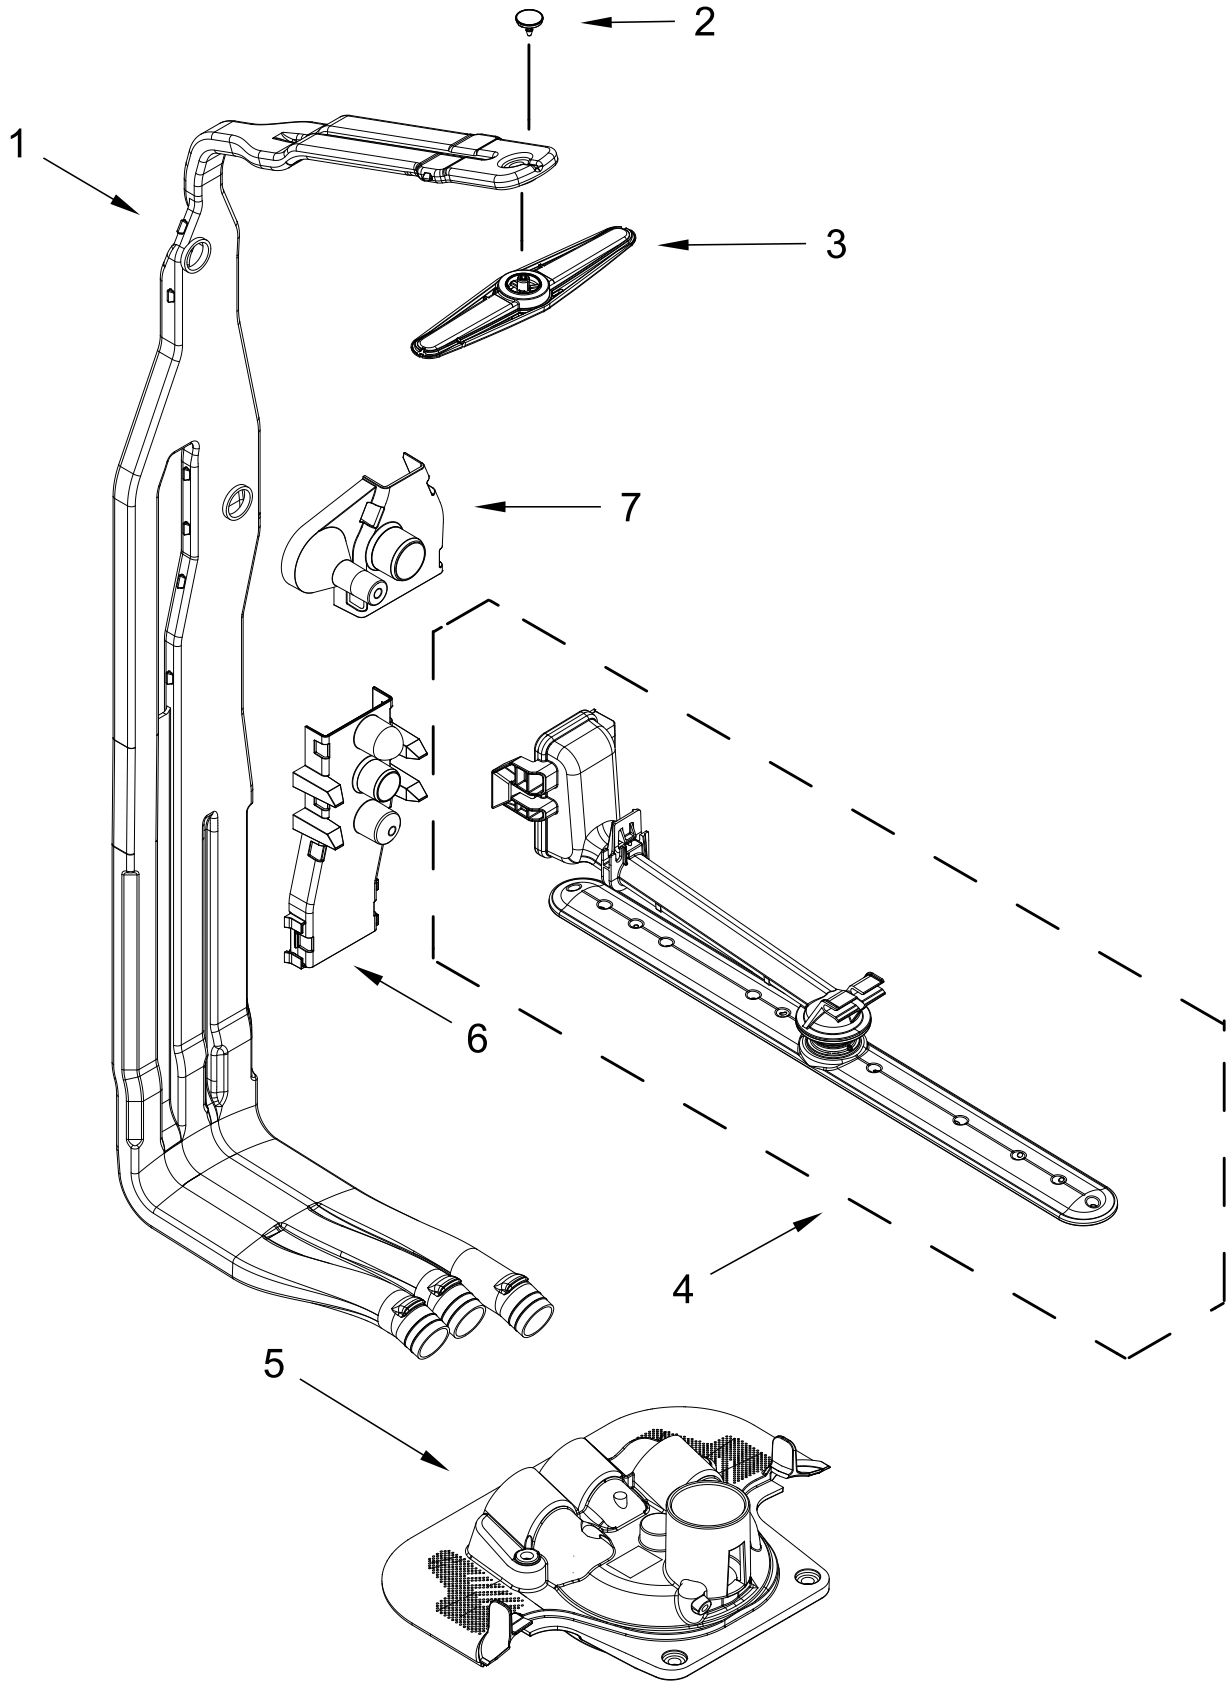

UPPER WASH AND RINSE PARTS

UPPER WASH AND RINSE PARTS

<u>Illus.</u> <u>No.</u>	<u>Part No.</u>	<u>Description</u>	<u>Illus.</u> <u>No.</u>	<u>Part No.</u>	<u>Description</u>	<u>Illus.</u> <u>No.</u>	<u>Part No.</u>	<u>Description</u>
1	W10872558	Feed Tube Assembly	4	W11174340	Upper Sprayarm Assembly	6	W10892836	Retainer, Docking (2nd Level)
2	W11039888	Retainer						
3	W11039869	Sprayarm, Third Level	5	W10903465	Cover, Diverter	7	W10892835	Retainer, Docking (3rd Level)