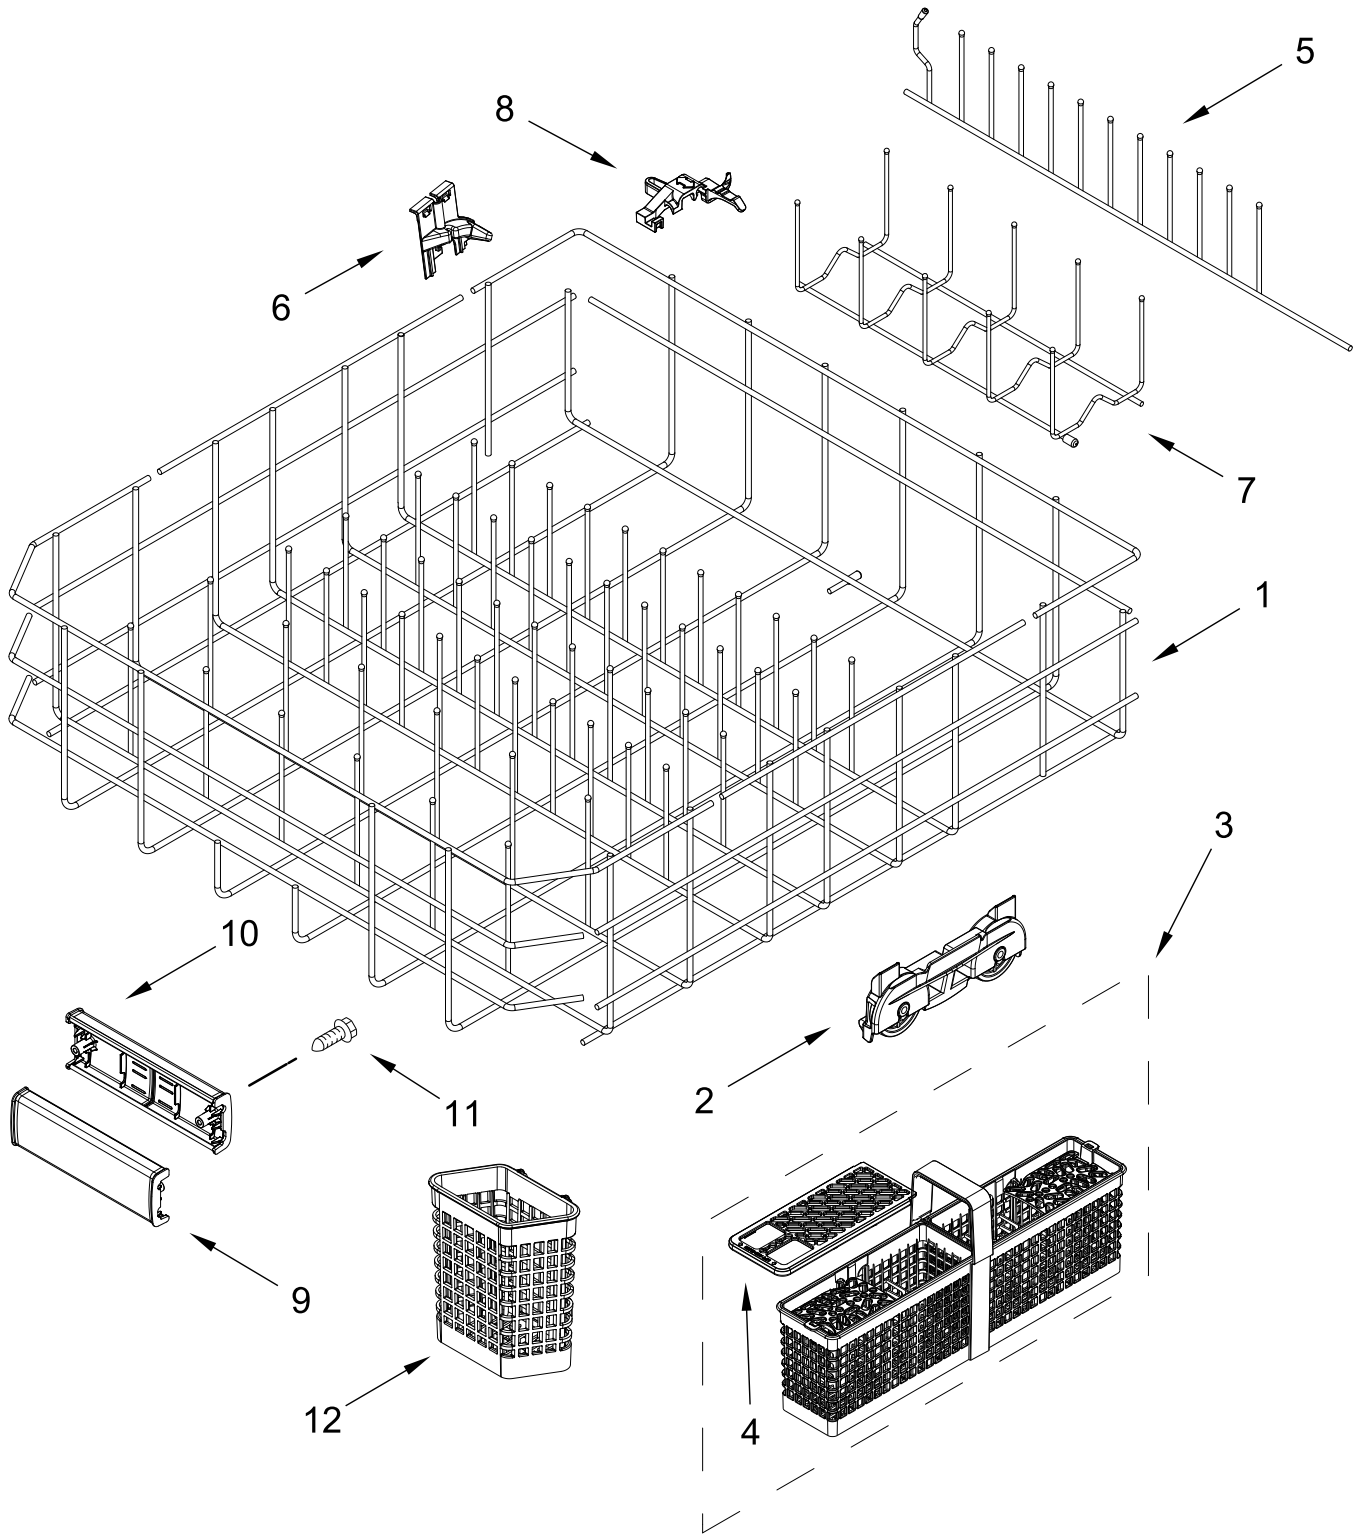

LOWER RACK PARTS

LOWER RACK PARTS

<u>Illus.</u> <u>No.</u>	<u>Part No.</u>	<u>Description</u>	<u>Illus.</u> <u>No.</u>	<u>Part No.</u>	<u>Description</u>	<u>Illus.</u> <u>No.</u>	<u>Part No.</u>	<u>Description</u>
1	W11224324	Dishrack, Lower	5	W10056272	Tine Row, Fold Down	9	W11392620	Handle, Dishrack Front
2	W11133746	Wheel & Transport Assembly	6	W11268658	Retainer, Flex Row	10	W11268681	Handle, Dishrack Rear
3	W11291798	Silverware Basket Assembly	7	W10554952	Tine Row, Sliding	11	9741232	Screw
4	W11267718	Lid, Silverware Basket	8	W11268661	Retainer, Sliding Tine Row	12	W11267721	Utensil Basket