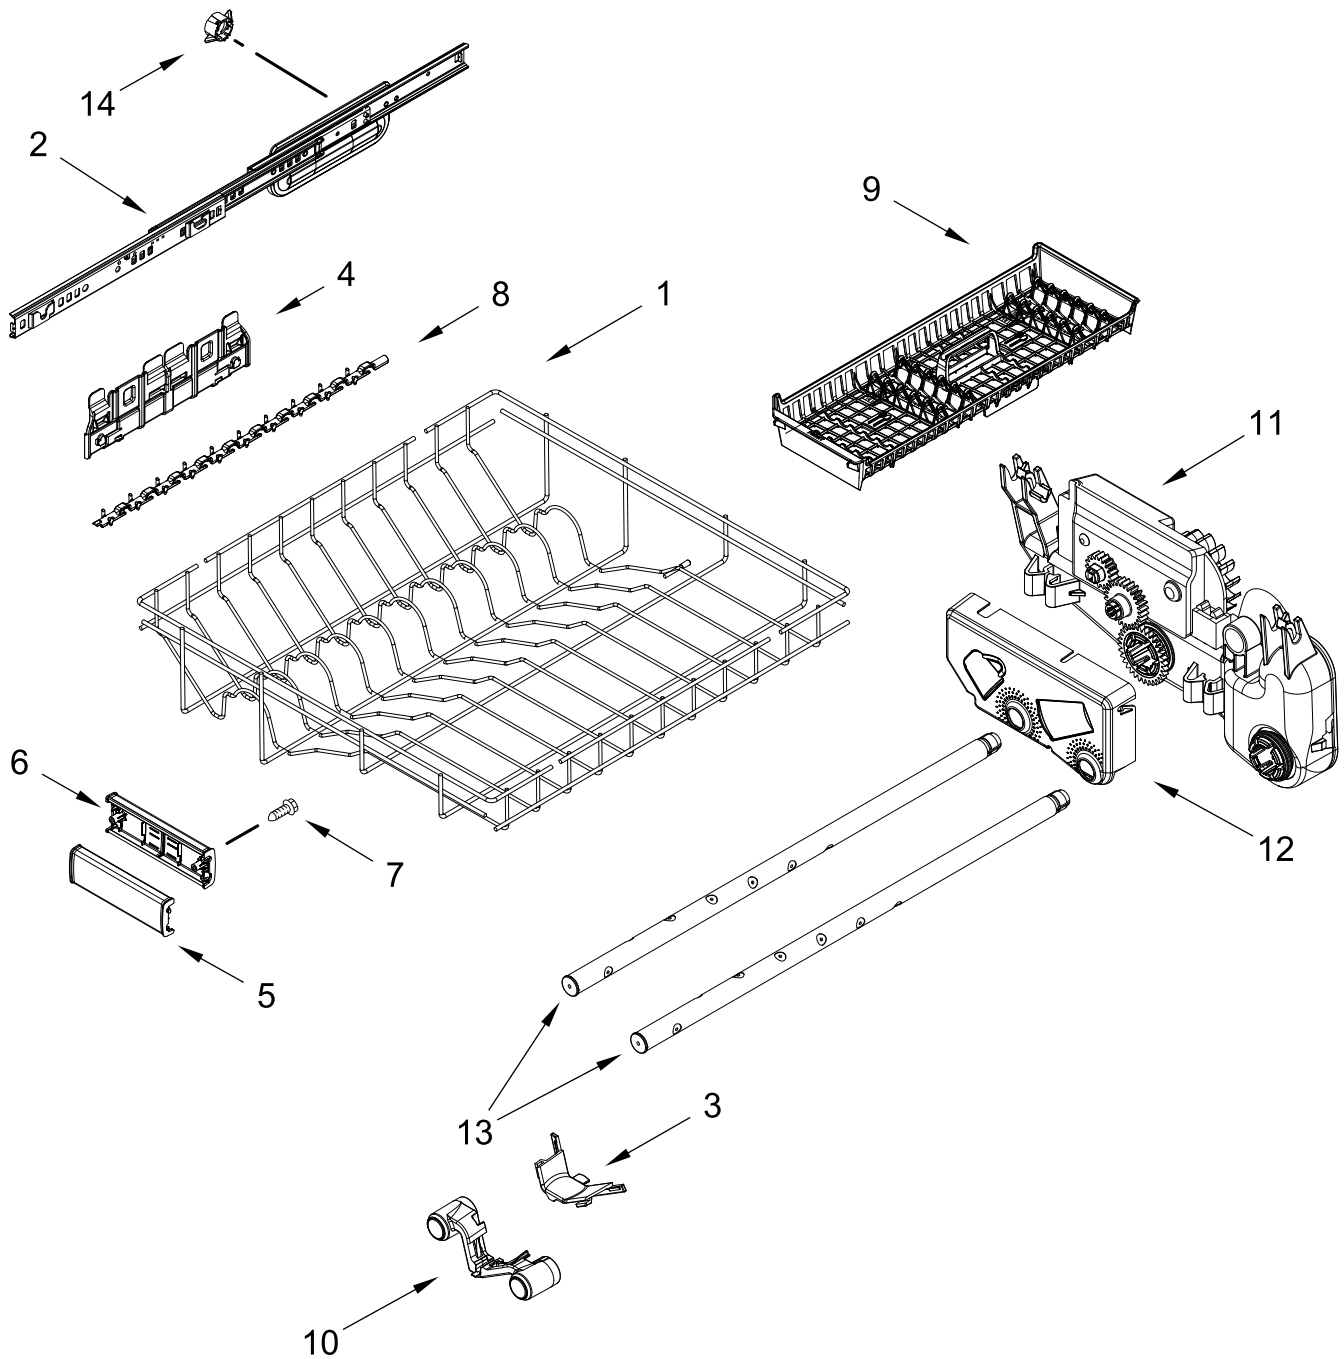

THIRD LEVEL RACK AND TRACK PARTS

THIRD LEVEL RACK AND TRACK PARTS

<u>Illus.</u> <u>No.</u>	<u>Part No.</u>	<u>Description</u>	<u>Illus.</u> <u>No.</u>	<u>Part No.</u>	<u>Description</u>	<u>Illus.</u> <u>No.</u>	<u>Part No.</u>	<u>Description</u>
1	W11127727	Rack, Third Level	5	W11392620	Handle, Dishrack Front	10	W10830577	Bracket, Front Hanger
2		Track Assembly	6	W11268681	Handle, Dishrack Rear	11	W10830523	Drive Box Assembly, Manifold
	W11047813	Left Hand	7	9741232	Screw	12	W11101860	Cover, Wash Tube
	W11047815	Right Hand	8	W11202101	Cup Guard	13	W10831864	Tube, Wash
3	W11184071	Hanger, Tube	9	W11087823	Silverware Tray	14	W10920244	Nut, Tub
4	W11130709	Mount, Dishrack