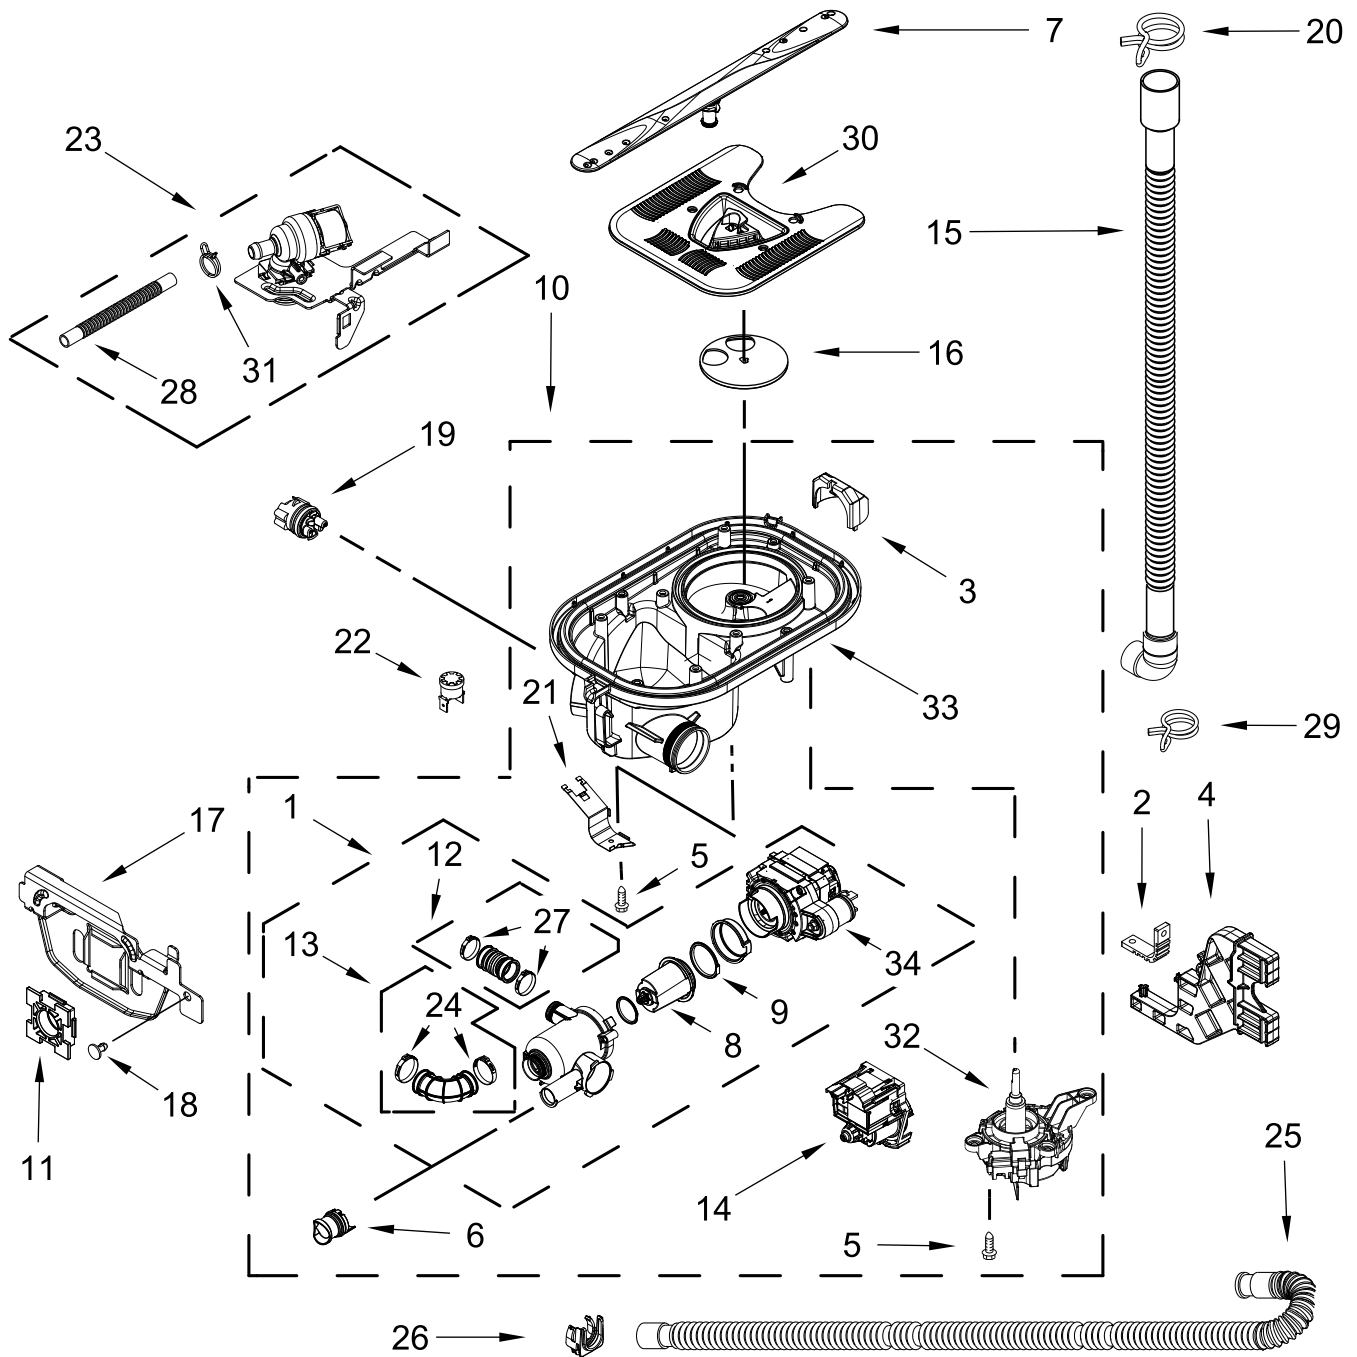

PUMP, WASHARM AND MOTOR PARTS

PUMP, WASHARM AND MOTOR PARTS

<u>Illus. No.</u>	<u>Part No.</u>	<u>Description</u>	<u>Illus. No.</u>	<u>Part No.</u>	<u>Description</u>	<u>Illus. No.</u>	<u>Part No.</u>	<u>Description</u>
1	W11122133	Pump Assembly	13	W10900387	Hose, Suction	24	W11122851	Clamp, Hose
2	W11294352	Isolator, Front Motor	14	W11035709	Motor, Drain	25	W11036161	Hose
3	W10891545	Diffuser, Inlet	15	W11131184	Hose, Drain	26	W11036143	Clip, Hose
4	W11294350	Hanger, Front Motor	16	W10903468	Disc, Diverter	27	W10466656	Clamp, Hose
5	9741232	Screw	17	W11025963	Bracket, Rear Motor	28	W11036287	Hose, Inlet
6	W10891547	Check Valve, Drain	18	W11418271	Fastener	29	W11236576	Clamp, Hose
7	W11048456	Wash Arm Assembly	19	W11126174	Indicator, Optical Wash	30	W11039864	Grate
8	W11108699	Filter Assembly	20	370445	Clamp, Hose	31	371505	Clamp, Hose
9	W10380239	Ring, Volute	21	W11163419	Bracket, Thermostat	32		Diverter Valve Motor (Not Serviced)
10	W11345228	Motor & Sump Assembly	22	W11193089	Thermostat (Included with Main Wiring Harness)	33	W11034556	Sump
11	W11036663	Isolator, Rear Motor	23	W11025970	Fill Valve Assembly	34	W10753070	Capacitor
12	W11250985	Hose, Pressure