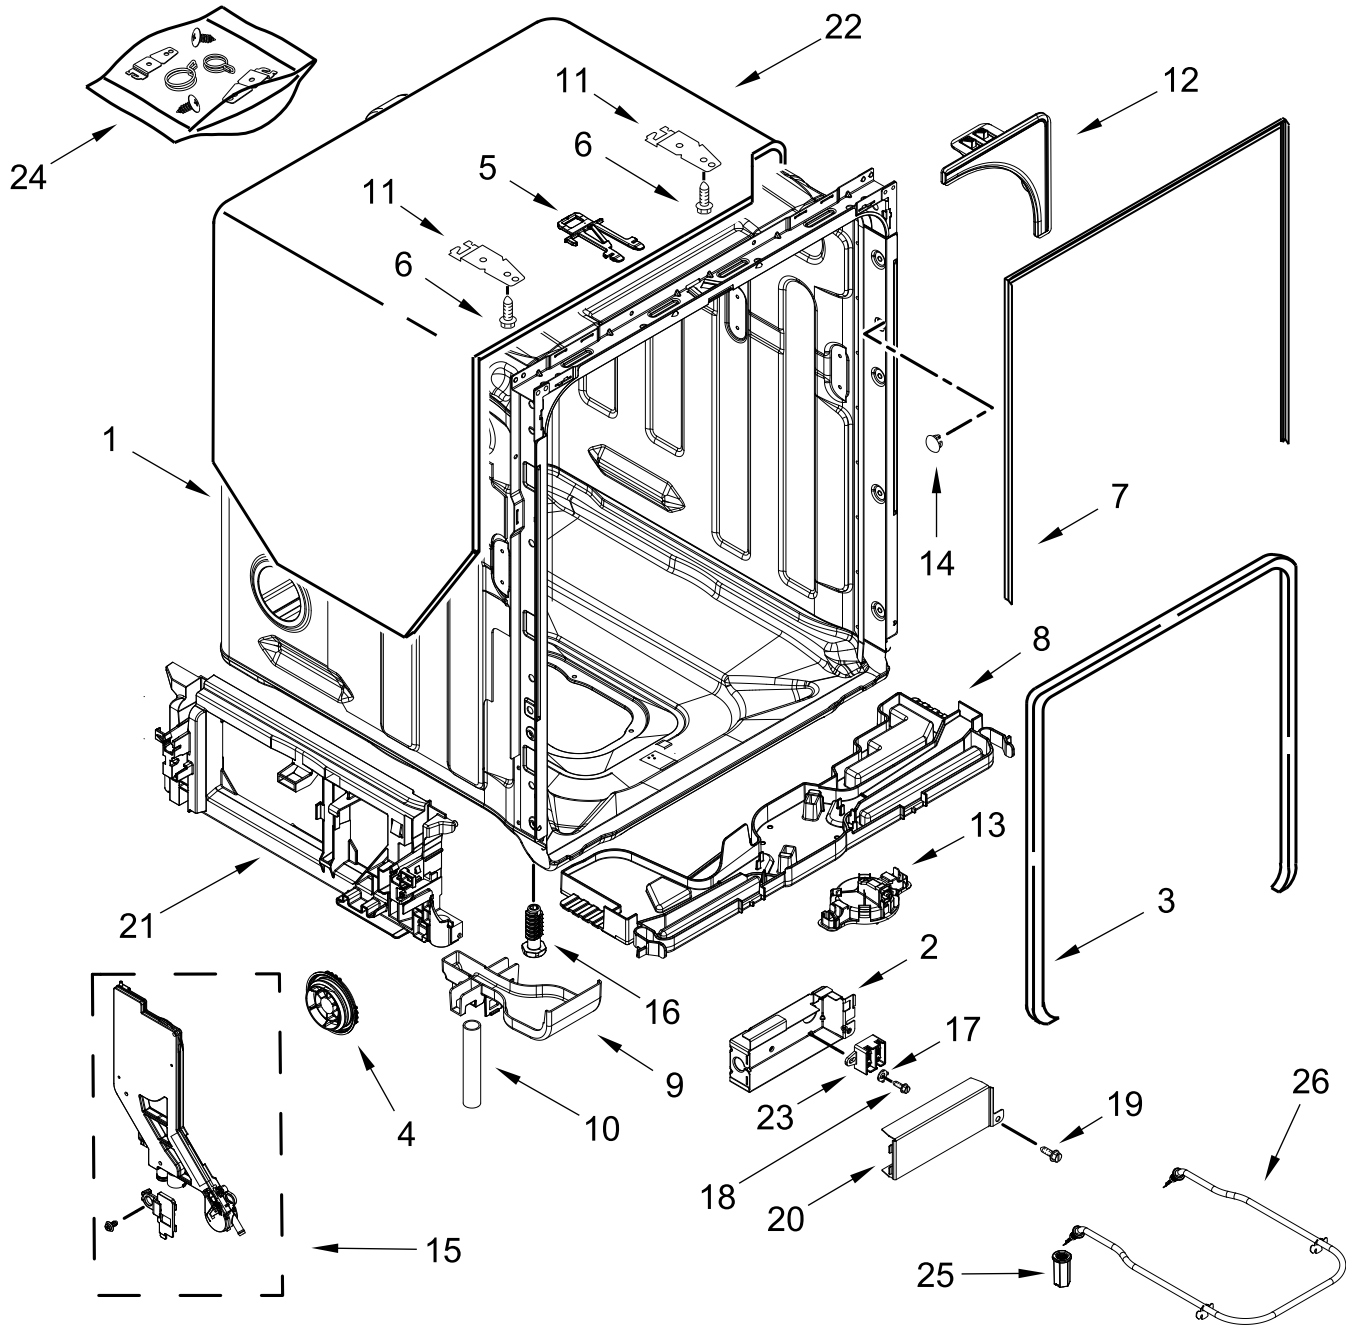

TUB AND FRAME PARTS

TUB AND FRAME PARTS

<u>Illus.</u> <u>No.</u>	<u>Part No.</u>	<u>Description</u>	<u>Illus.</u> <u>No.</u>	<u>Part No.</u>	<u>Description</u>	<u>Illus.</u> <u>No.</u>	<u>Part No.</u>	<u>Description</u>
1	W11120458	Tub Assembly (includes gasket)	13	W11036170	Float Switch	24	W11362500	Miscellaneous Parts Bag (Contains 2 Screws, 2 Clamps, & 2 Brackets)
2	W11226744	Base, Terminal Box	14	W11184083	Plug, Tub			
3	W11035860	Gasket, Tub	15	W11289893	Water Inlet Assembly	25	W11104729	Nut, Heater Terminal
4	W11036127	Nut, Water Inlet	16	W11455395	Leg, Leveling	26	W11047695	Heater Element Assembly
5	W11090487	Strike, Latch	17	3378128	Washer, Pronged Cup			
6	W11296374	Screw	18	3400014	Screw, Grounding			
7	W11165091	Seal, Cabinet	19	W10277003	Screw			
8	W11025993	Drip Tray	20	W11226746	Cover, Terminal Box			
9	W11025986	Funnel, Overfill Protection	21		Side Support, Tub			
10	W11025988	Funnel Extension		W10920122	Left Hand			
11	8269145	Bracket, Undercounter		W10920120	Right Hand			
12	W11165093	Cover, Tub Corner	22	W11221921	Shiled, Tub Sound			
			23	W11132441	Terminal Block