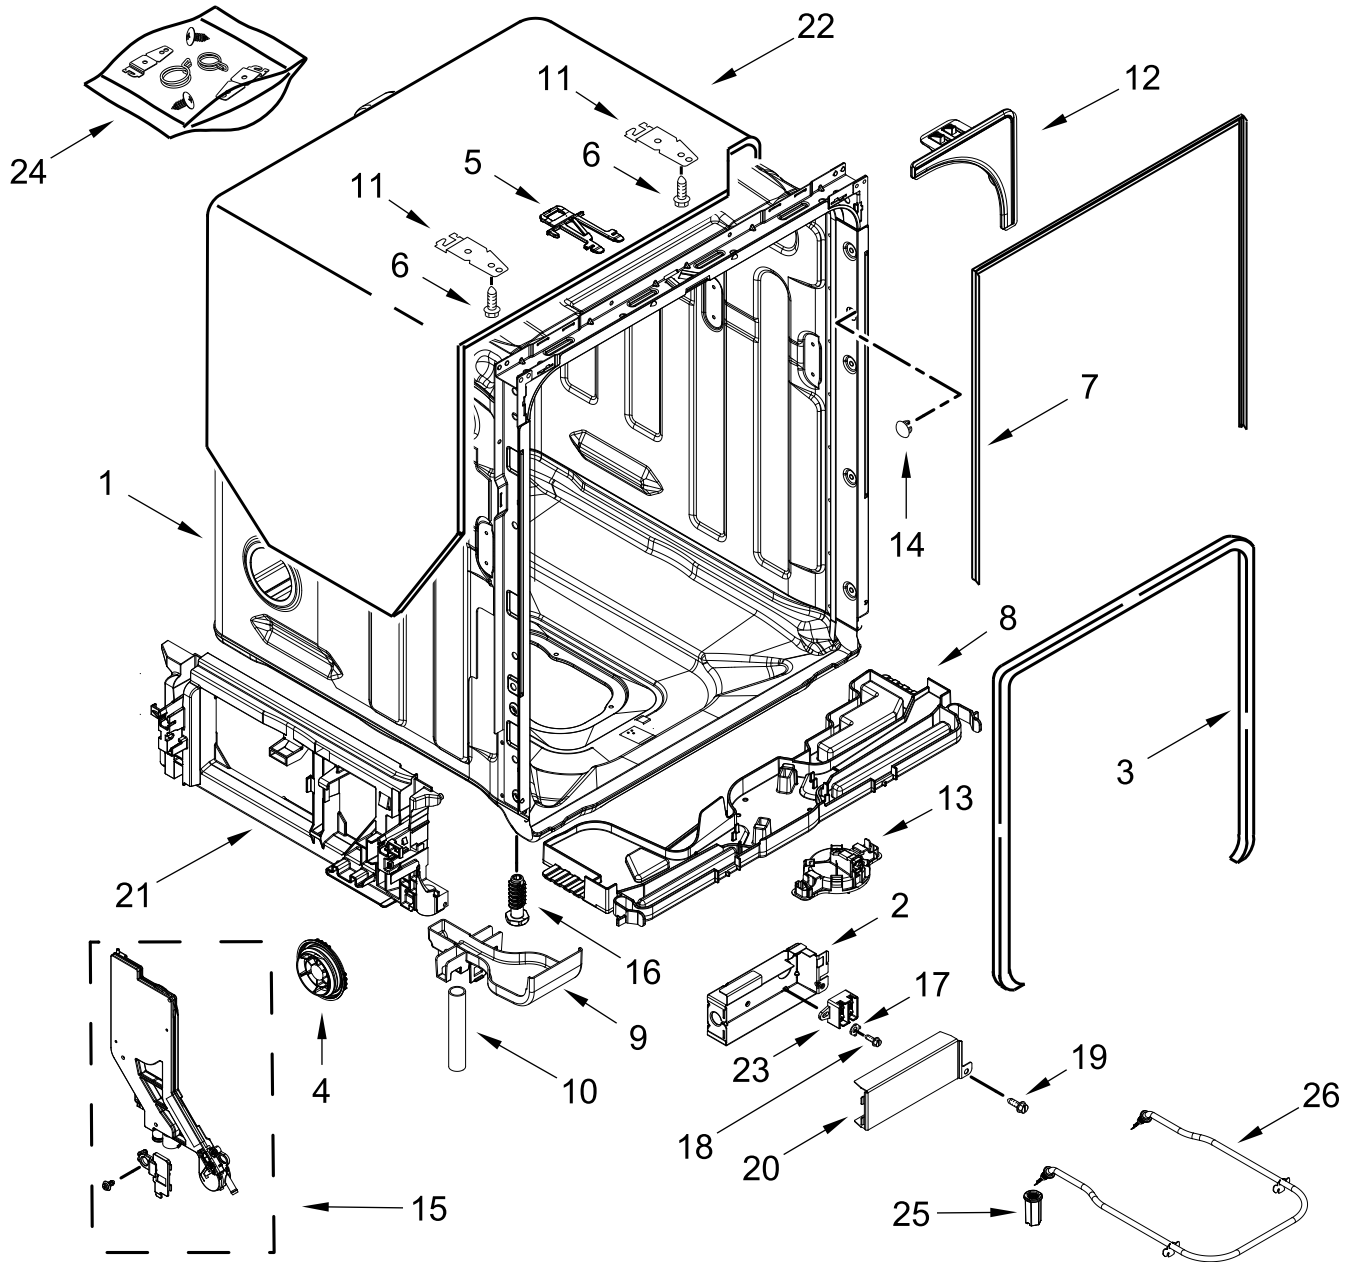

TUB AND FRAME PARTS

TUB AND FRAME PARTS

<u>Illus. No.</u>	<u>Part No.</u>	<u>Description</u>	<u>Illus. No.</u>	<u>Part No.</u>	<u>Description</u>	<u>Illus. No.</u>	<u>Part No.</u>	<u>Description</u>
1	W11120458	Tub Assembly (includes gasket)	13	W11036170	Float Switch	24	W11362500	Miscellaneous Parts Bag (Contains 2 Screws, 2 Clamps, & 2 Brackets)
2	W11226744	Base, Terminal Box	14	W11184083	Plug, Tub			
3	W11035860	Gasket, Tub	15	W11289893	Water Inlet Assembly	25	W11104729	Nut, Heater Terminal
4	W11036127	Nut, Water Inlet	16	W11455395	Leg, Leveling	26	W11047695	Heater Element Assembly
5	W11090487	Strike, Latch	17	3378128	Washer, Pronged Cup			
6	W11296374	Screw	18	3400014	Screw, Grounding			
7	W11165091	Seal, Cabinet	19	W10277003	Screw			
8	W11025993	Drip Tray	20	W11226746	Cover, Terminal Box			
9	W11025986	Funnel, Overfill Protection	21		Side Support, Tub			
10	W11025988	Funnel Extension		W10920122	Left Hand			
11	8269145	Bracket, Undercounter		W10920120	Right Hand			
12	W11165093	Cover, Tub Corner	22	W11221921	Shiled, Tub Sound			
			23	W11132441	Terminal Block