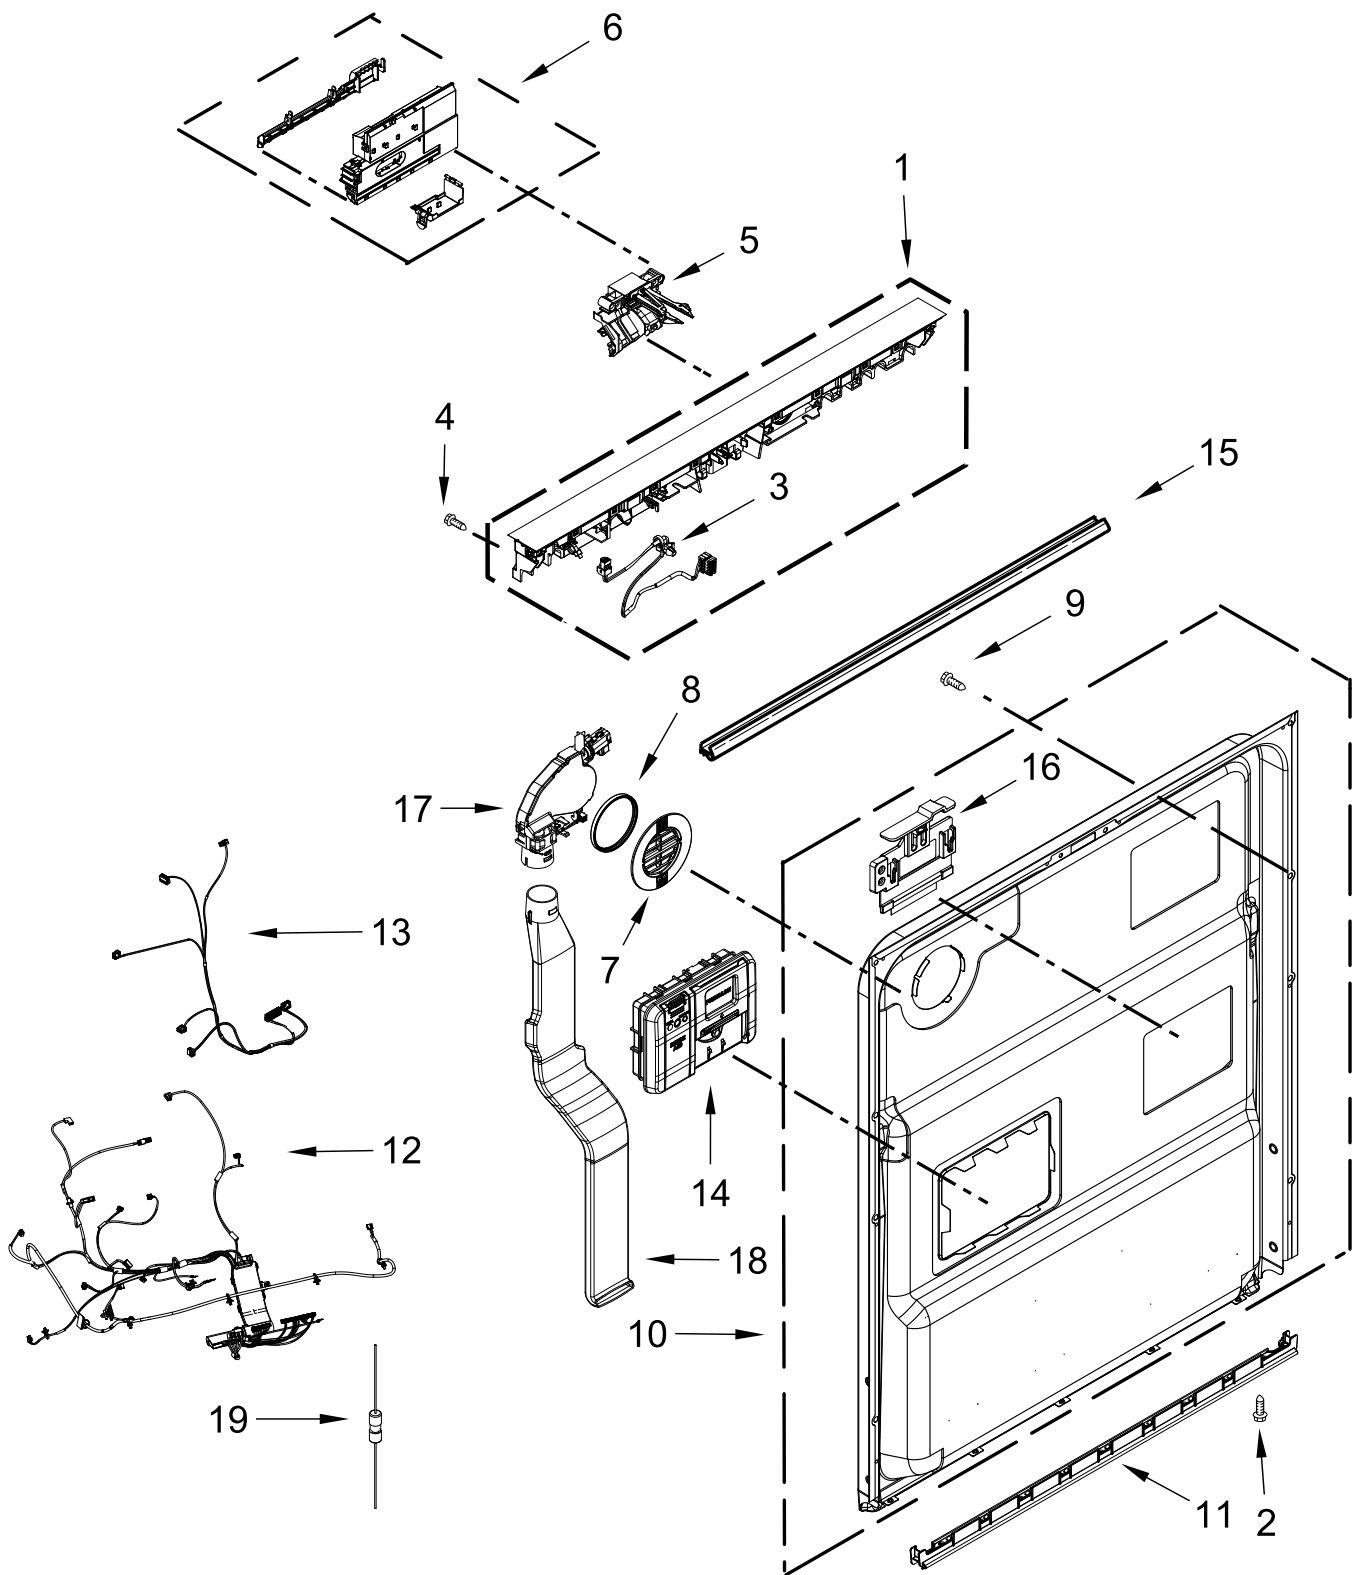

KitchenAid®

UNDERCOUNTER DISHWASHER

MODELS:

KDTM804KPS0 (Stainless)

KDTM804KBS0 (Black Stainless)

DOOR AND PANEL PARTS

DOOR AND PANEL PARTS

<u>Illus.</u> <u>No.</u>	<u>Part No.</u>	<u>Description</u>	<u>Illus.</u> <u>No.</u>	<u>Part No.</u>	<u>Description</u>	<u>Illus.</u> <u>No.</u>	<u>Part No.</u>	<u>Description</u>	
1		Literature Parts	6		Front Panel (Includes 4, 7 & 11)	13		Toe Panel	
	W11323304	Owners Manual		W11246751	Stainless		W11108991	Black	
	W11404477	Energy Guide		W11233297	Black Stainless	14	W11364953	Screw	
	W11366142	Tech Sheet		7	W10518673	Nameplate	15	3400000	Screw
2		Arm, Hinge	8	W10919858	Insulation, Multi-Layer	16	W11049903	Stud, Mounting	
	W10920232	Left Hand	9	W11038694	Insulation, Single Layer	17	W10316572	Screw	
	W10920230	Right Hand				18		Handle Assembly	
3	W11377160	Cross Brace, Door	10	W10919859	Insulation, Front Panel		W11325031	Stainless	
4	W11102920	Light Pipe	11	W10692757	Barrel Nut, Front Panel	19	W10687133	Set Screw	
5		Access Panel	12	W11170267	Screw, Black				
	W11108979	Black							

CONTROL PANEL AND INNER DOOR PARTS

CONTROL PANEL AND INNER DOOR PARTS

<u>Illus.</u> <u>No.</u>	<u>Part No.</u>	<u>Description</u>	<u>Illus.</u> <u>No.</u>	<u>Part No.</u>	<u>Description</u>	<u>Illus.</u> <u>No.</u>	<u>Part No.</u>	<u>Description</u>
1		Console Assembly (Includes Insert)	8	W11184028	Gasket, Vent	15	W11265187	Seal, Console/Door
	W11106299	Black	9	W10348409	Screw	16	W11088985	Hanger, Control
2	W11258418	Screw	10	W11098822	Inner Door Assembly	17	W11038720	Vent Assembly (Includes Fan)
3	W11336943	Jumper, UI	11	W11454757	Seal, Door Bottom			(Also Order Gasket)
4	W10711884	Screw	12	W11330869	Wiring Harness, Main (Includes Thermostat & Fuse)	18	W11038734	Duct, Vent
5	W11091934	Latch Assembly (Includes Switch)	13	W11084867	Wiring Harness, Inner Door	19	W11397505	Fuse, In-line
6	W11351659	Control, Electronic	14	W11092649	Dispenser Assembly			
7	W11025634	Bezel, Vent (Also Order Gasket)						