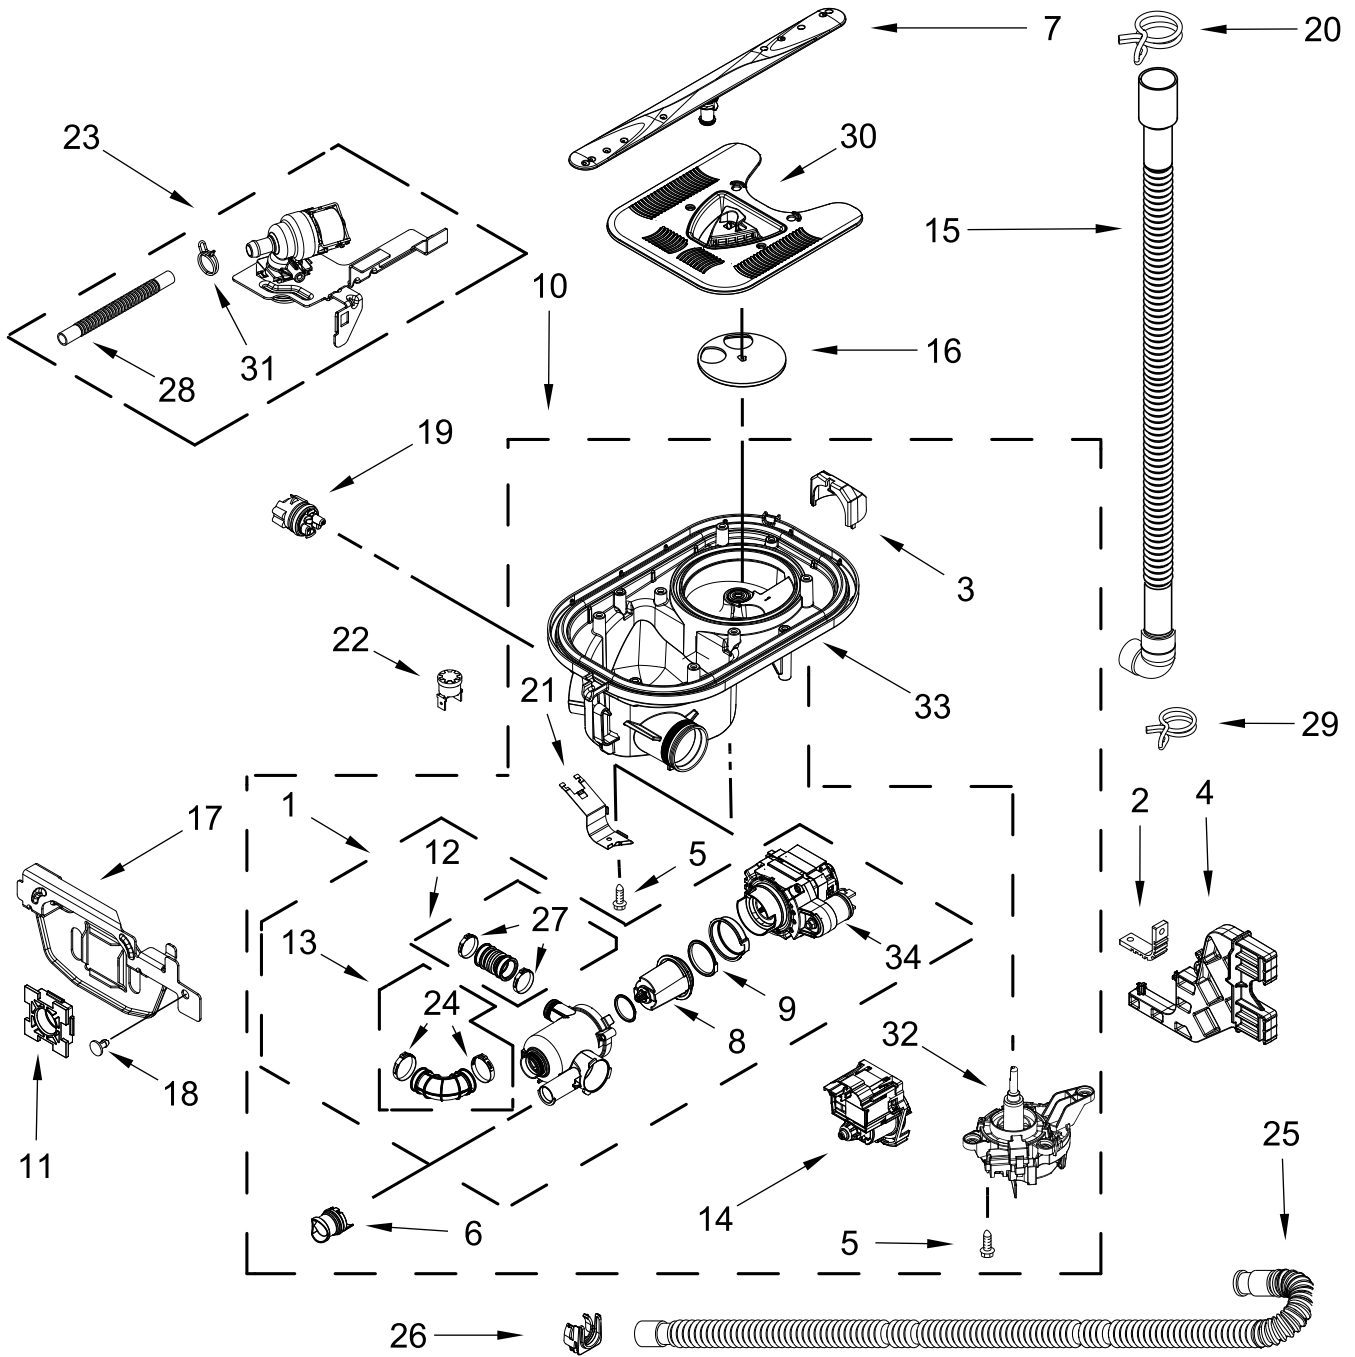

PUMP, WASHARM AND MOTOR PARTS

PUMP, WASHARM AND MOTOR PARTS

<u>Illus. No.</u>	<u>Part No.</u>	<u>Description</u>	<u>Illus. No.</u>	<u>Part No.</u>	<u>Description</u>	<u>Illus. No.</u>	<u>Part No.</u>	<u>Description</u>
1	W11122133	Pump Assembly	13	W10900387	Hose, Suction	24	W11122851	Clamp, Hose
2	W11294352	Isolator, Front Motor	14	W11035709	Motor, Drain	25	W11036161	Hose
3	W10891545	Diffuser, Inlet	15	W11131184	Hose, Drain	26	W11036143	Clip, Hose
4	W11294350	Hanger, Front Motor	16	W10903468	Disc, Diverter	27	W10466656	Clamp, Hose
5	9741232	Screw	17	W11025963	Bracket, Rear Motor	28	W11036287	Hose, Inlet
6	W10891547	Check Valve, Drain	18	W11418271	Fastener	29	W11236576	Clamp, Hose
7	W11048456	Wash Arm Assembly	19	W11126174	Indicator, Optical Wash	30	W11039864	Grate
8	W11108699	Filter Assembly	20	370445	Clamp, Hose	31	371505	Clamp, Hose
9	W10380239	Ring, Volute	21	W11163419	Bracket, Thermostat	32		Diverter Valve Motor (Not Serviced)
10	W11345228	Motor & Sump Assembly	22	W11193089	Thermostat (Included with Main Wiring Harness)	33	W11034556	Sump
11	W11036663	Isolator, Rear Motor	23	W11025970	Fill Valve Assembly	34	W10753070	Capacitor
12	W11250985	Hose, Pressure