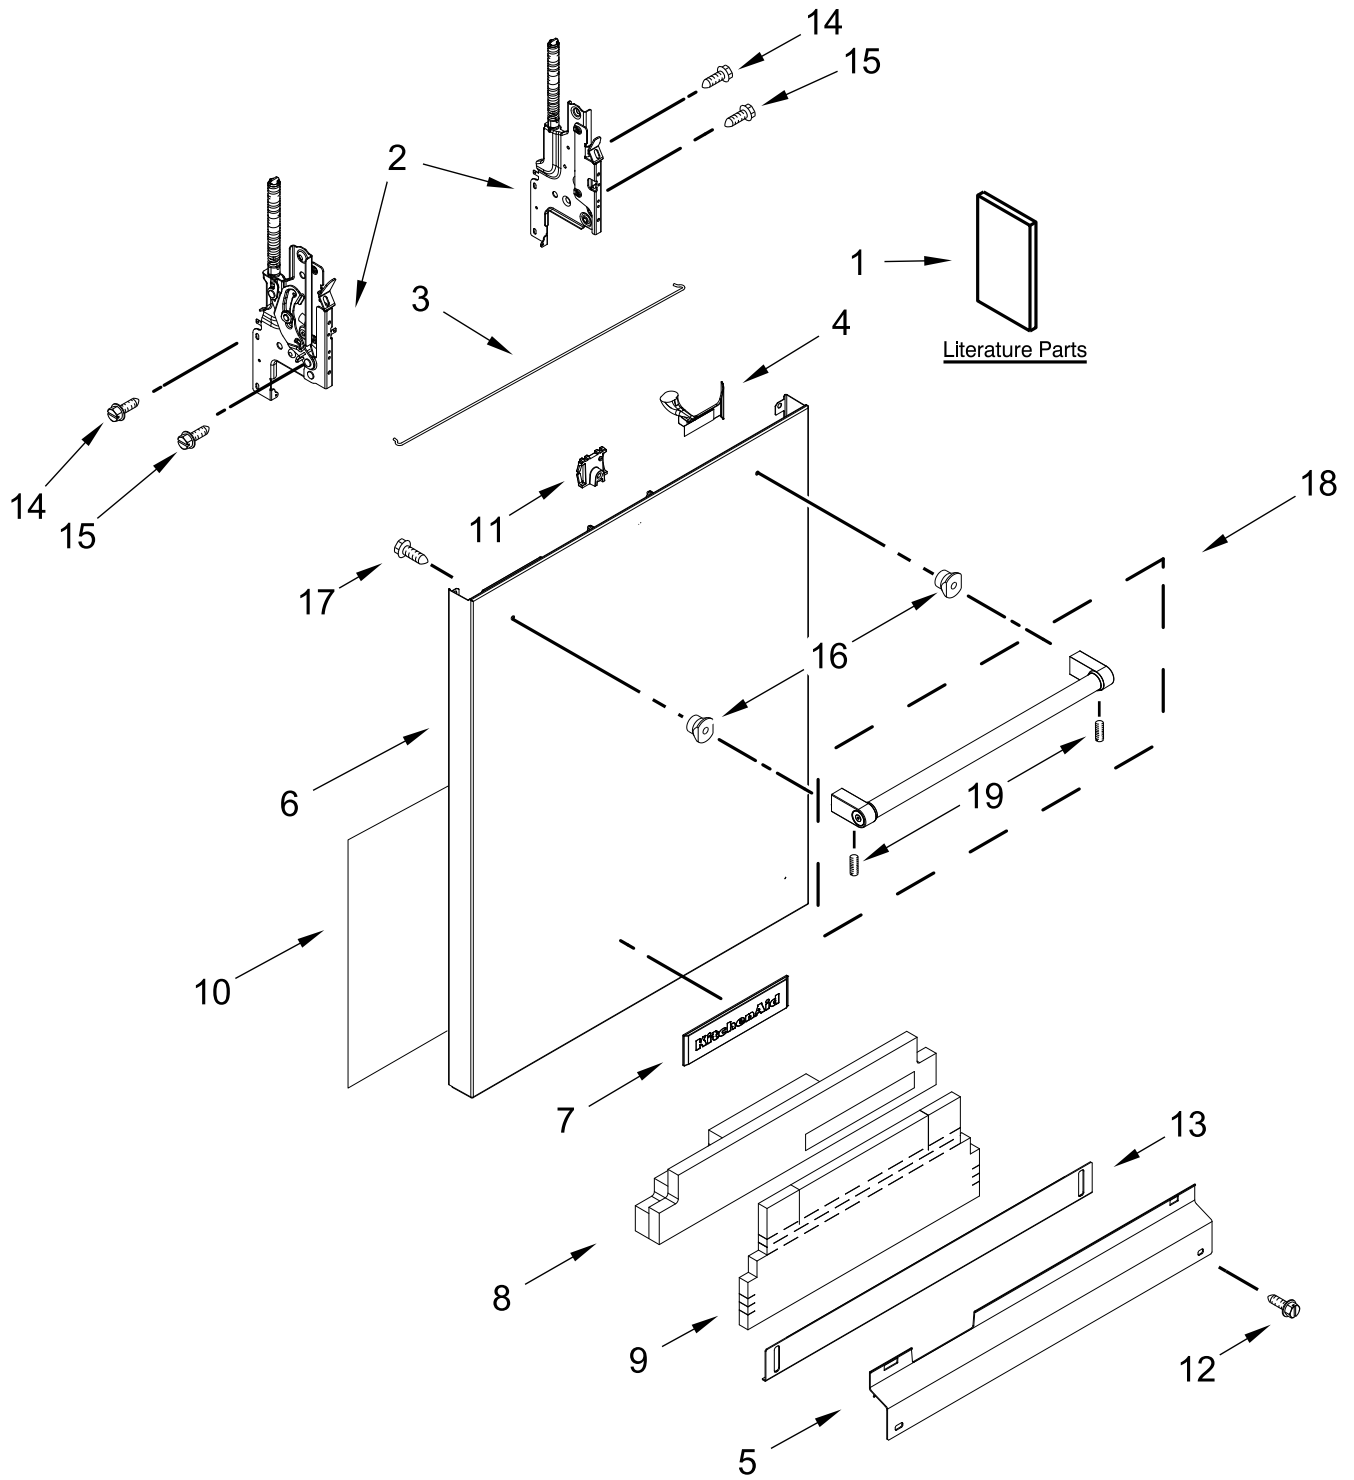

KitchenAid®

UNDERCOUNTER DISHWASHER

MODELS:

KDTM804KPS0 (Stainless)

KDTM804KBS0 (Black Stainless)

DOOR AND PANEL PARTS

DOOR AND PANEL PARTS

<u>Illus.</u> <u>No.</u>	<u>Part No.</u>	<u>Description</u>	<u>Illus.</u> <u>No.</u>	<u>Part No.</u>	<u>Description</u>	<u>Illus.</u> <u>No.</u>	<u>Part No.</u>	<u>Description</u>	
1		Literature Parts	6		Front Panel (Includes 4, 7 & 11)	13		Toe Panel	
	W11323304	Owners Manual		W11246751	Stainless		W11108991	Black	
	W11404477	Energy Guide		W11233297	Black Stainless	14	W11364953	Screw	
	W11366142	Tech Sheet		7	W10518673	Nameplate	15	3400000	Screw
2		Arm, Hinge	8	W10919858	Insulation, Multi-Layer	16	W11049903	Stud, Mounting	
	W10920232	Left Hand	9	W11038694	Insulation, Single Layer	17	W10316572	Screw	
	W10920230	Right Hand				18		Handle Assembly	
3	W11377160	Cross Brace, Door	10	W10919859	Insulation, Front Panel		W11325031	Stainless	
4	W11102920	Light Pipe	11	W10692757	Barrel Nut, Front Panel	19	W10687133	Set Screw	
5		Access Panel	12	W11170267	Screw, Black				
	W11108979	Black							

CONTROL PANEL AND INNER DOOR PARTS

CONTROL PANEL AND INNER DOOR PARTS

<u>Illus.</u> <u>No.</u>	<u>Part No.</u>	<u>Description</u>	<u>Illus.</u> <u>No.</u>	<u>Part No.</u>	<u>Description</u>	<u>Illus.</u> <u>No.</u>	<u>Part No.</u>	<u>Description</u>
1		Console Assembly (Includes Insert)	8	W11184028	Gasket, Vent	15	W11265187	Seal, Console/Door
	W11106299	Black	9	W10348409	Screw	16	W11088985	Hanger, Control
2	W11258418	Screw	10	W11098822	Inner Door Assembly	17	W11038720	Vent Assembly (Includes Fan)
3	W11336943	Jumper, UI	11	W11454757	Seal, Door Bottom			(Also Order Gasket)
4	W10711884	Screw	12	W11330869	Wiring Harness, Main (Includes Thermostat & Fuse)	18	W11038734	Duct, Vent
5	W11091934	Latch Assembly (Includes Switch)	13	W11084867	Wiring Harness, Inner Door	19	W11397505	Fuse, In-line
6	W11351659	Control, Electronic	14	W11092649	Dispenser Assembly			
7	W11025634	Bezel, Vent (Also Order Gasket)						