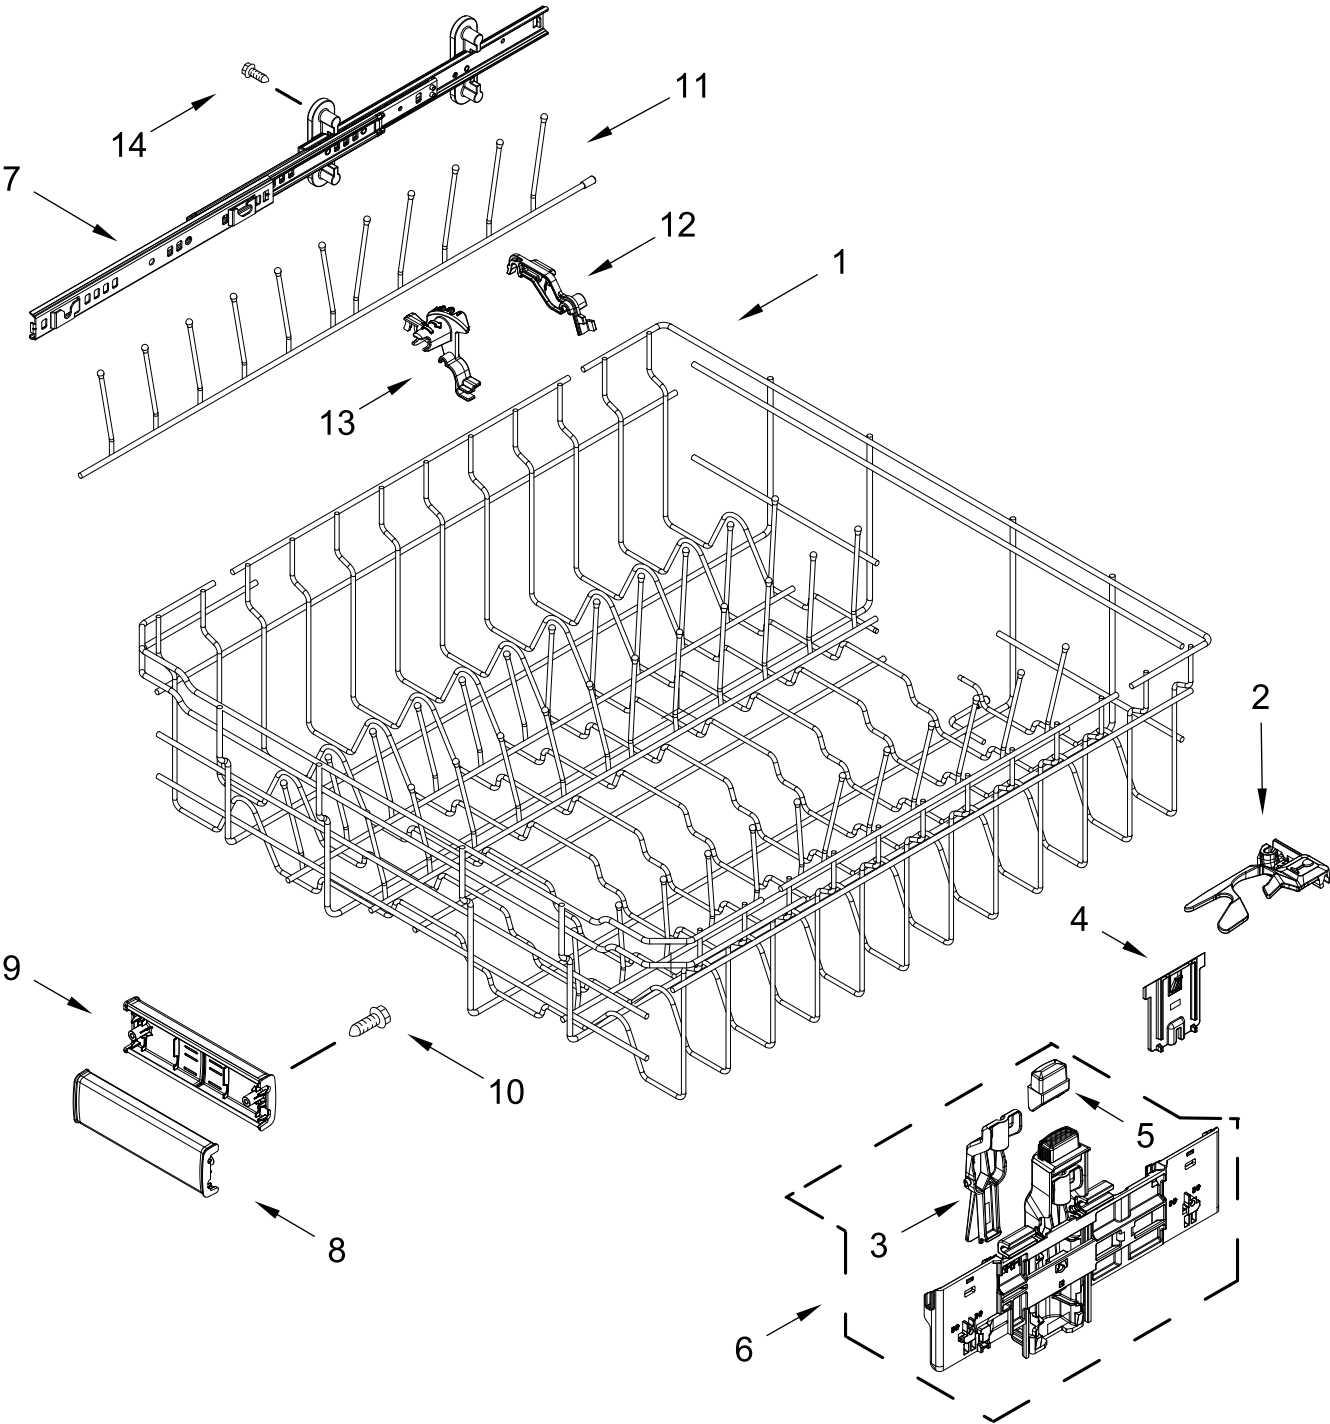

UPPER RACK AND TRACK PARTS

UPPER RACK AND TRACK PARTS

<u>Illus.</u> <u>No.</u>	<u>Part No.</u>	<u>Description</u>	<u>Illus.</u> <u>No.</u>	<u>Part No.</u>	<u>Description</u>	<u>Illus.</u> <u>No.</u>	<u>Part No.</u>	<u>Description</u>
1	W10847876	Dishrack, Upper	7		Track, Assembly	13	W11179755	Positioner
2	W11310287	Clip, Stemware		W11212732	Left Hand	14	W11170270	Screw
3	W11180178	Leveler, Adjuster Arm		W11212734	Right Hand			
4	W11180605	Clip, Adjuster Arm	8	W11268682	Handle, Dishrack Front			
5	W11267699	Button, Adjuster Arm	9	W11268681	Handle, Dishrack Rear			
6		Adjustment Assembly	10	9741232	Screw			
	W11268082	Left Hand	11	W11186528	Tine Row, Fold Down			
	W11268078	Right Hand	12	W11179753	Clip, Pivot