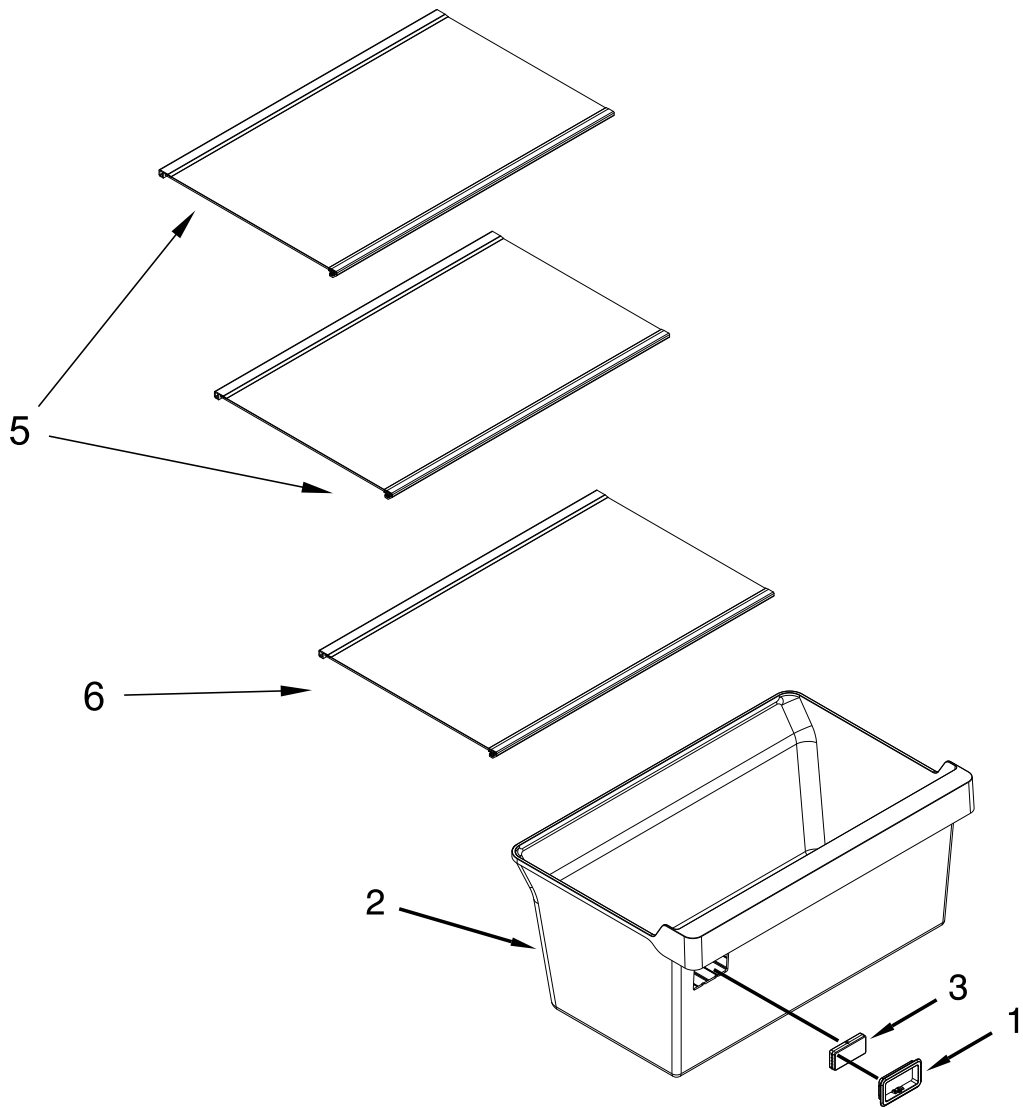

LINER PARTS

LINER PARTS

<u>Illus. No.</u>	<u>Part No.</u>	<u>Description</u>	<u>Illus. No.</u>	<u>Part No.</u>	<u>Description</u>	<u>Illus. No.</u>	<u>Part No.</u>	<u>Description</u>
1		Liner (Not Serviced)	8	W11288284	Cover, Evaporator Front	13	W11235113	Wire Assembly, Ice Maker
2	W11235950	Cover Assembly, Back	9	W11249471	Knob, Control	14	W10425252	Cover, Thermistor
3		Thermistor (Not Serviced)	10	W11235949	Front, Assembly	15	W11254962	Button
4	W11117547	Assembly, Fan Motor	11	W11390538	Assembly, Electronic Control	16	W10520965	Spring
5	489468	Washer	12	W11215218	Wire Assembly (Includes Thermal Fuse)			
6	W11262026	Control, Damper						
7	W11236030	Wedge, Front						

SHELF PARTS

FREEZER

REFRIGERATOR

SHELF PARTS

<u>Illus.</u> <u>No.</u>	<u>Part No.</u>	<u>Description</u>
1	W10435530	Frame, Humidity Control
2	W11295868	Assembly, Crisper

<u>Illus.</u> <u>No.</u>	<u>Part No.</u>	<u>Description</u>
3	W10431229	Control, Humidity
4	W11248340	Shelf, Glass