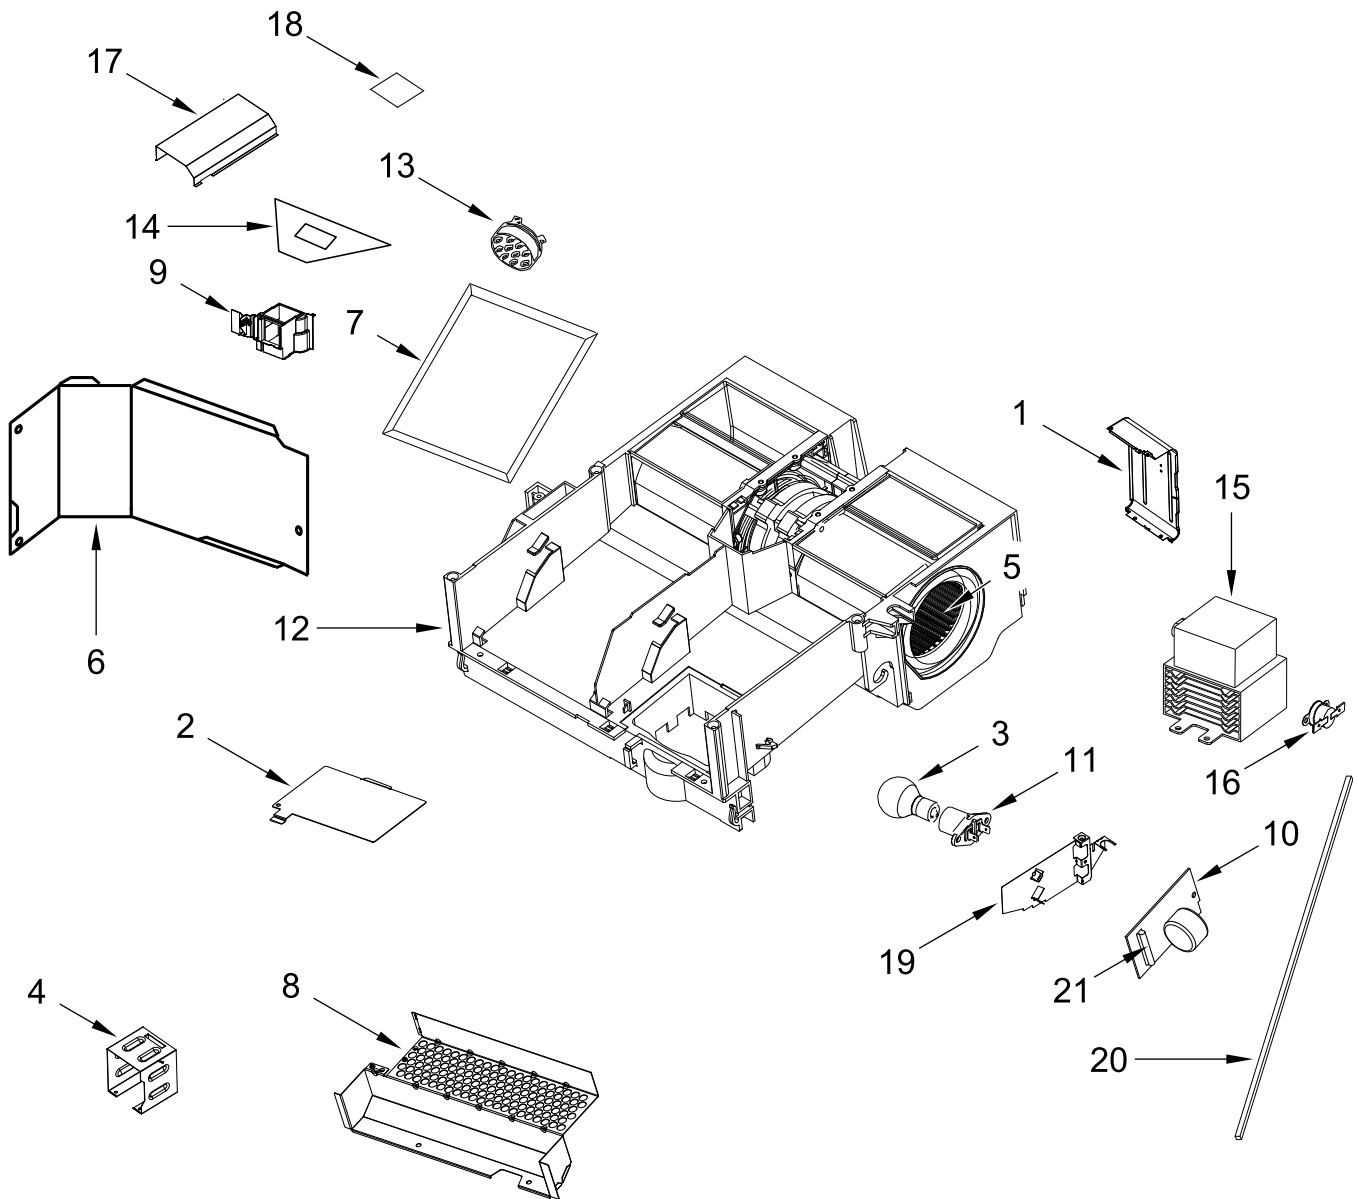

AIR FLOW PARTS

AIR FLOW PARTS

<u>Illus.</u> <u>No.</u>	<u>Part No.</u>	<u>Description</u>	<u>Illus.</u> <u>No.</u>	<u>Part No.</u>	<u>Description</u>	<u>Illus.</u> <u>No.</u>	<u>Part No.</u>	<u>Description</u>
1	W10631697	Deflector, Air	8	W10629803	Shield, Finger (Includes Seal)	15	W10754514	Magnetron
2	8206382	Cover, Lamp	9	W10570208	Outlet, Cavity (Front)	16	W10598693	Thermostat, Magnetron
3	4393681	Lamp, Cavity 30 Watt	10	W10531156	Board, Filter	17	W10533111	Outlet, Cavity (Back)
4	W10556824	Housing, Damper	11	W10210878	Socket, Cavity Lamp	18	W10531724	Glass, Lamp
5	W11109701	Motor, Fan	12	W10533096	Baseplate, Air Guide	19	W10533484	Cover, Duct (Right)
6	W10533116	Plate, Air Deflector	13	W10833858	Sensor, Humidity	20	W10626457	Seal
7	8206230	Filter, Charcoal	14	W10810142	Socket, Motor Wire	21	W10138793	Fuse