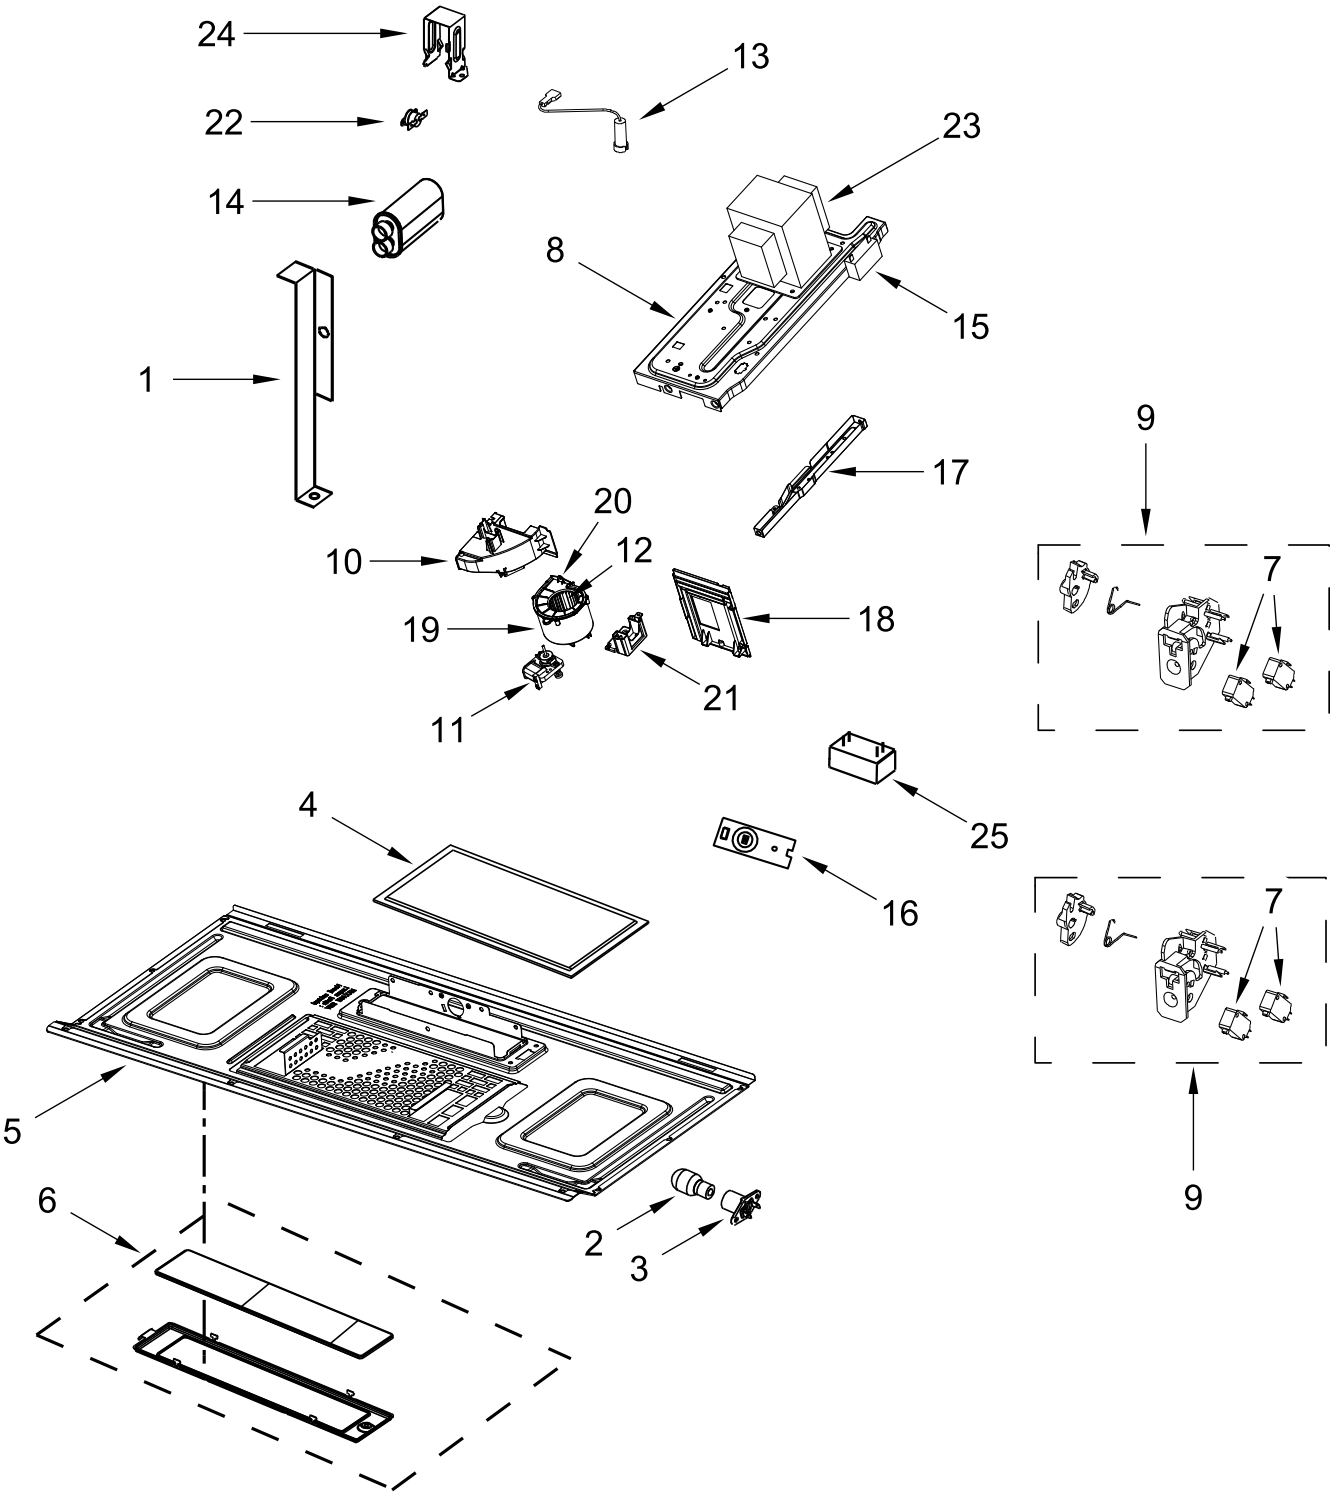

INTERIOR AND VENTILATION PARTS

INTERIOR AND VENTILATION PARTS

<u>Illus.</u> <u>No.</u>	<u>Part No.</u>	<u>Description</u>	<u>Illus.</u> <u>No.</u>	<u>Part No.</u>	<u>Description</u>	<u>Illus.</u> <u>No.</u>	<u>Part No.</u>	<u>Description</u>
1	W10540715	Bracket, Top Cavity	9	W11187757	Assembly, Interlock (Includes Switches)	17	W10540718	Bracket, Cavity
2	8206232	Lamp, 40 Watt				18	W11316476	Deflector, Air
3	W10210871	Holder, Lamp	10	W10631700	Air Guide, Magnetron	19	W10533501	Housing, Cooling Fan
4	W10208631	Filter, Grease	11	W11169357	Motor, Cooling Fan	20	W10533502	Cover, Cooling Fan
5	W10571127	Plate, Bottom	12	W10533503	Wheel, Cooling Fan	21	W10533480	Holder, NTC
6	W10240330	Assembly, Lamp Glass and Holder	13	W11222648	Diode, High Voltage	22	W10476901	Thermostat, Cavity 125/-35 Celcius
7		Switches, Interlock (Not Serviced, Order Interlock Assemblies)	14	W10343300	Capacitor, High Voltage	23	W11371266	Transformer, High Voltage
8	W11350925	Chassis, Component	15	W10605897	Capacitor, Hood Motor	24	W10633730	Bracket, Capacitor
			16	W10536989	Thermistor, PCBA	25	W11259892	Resistor, Cement