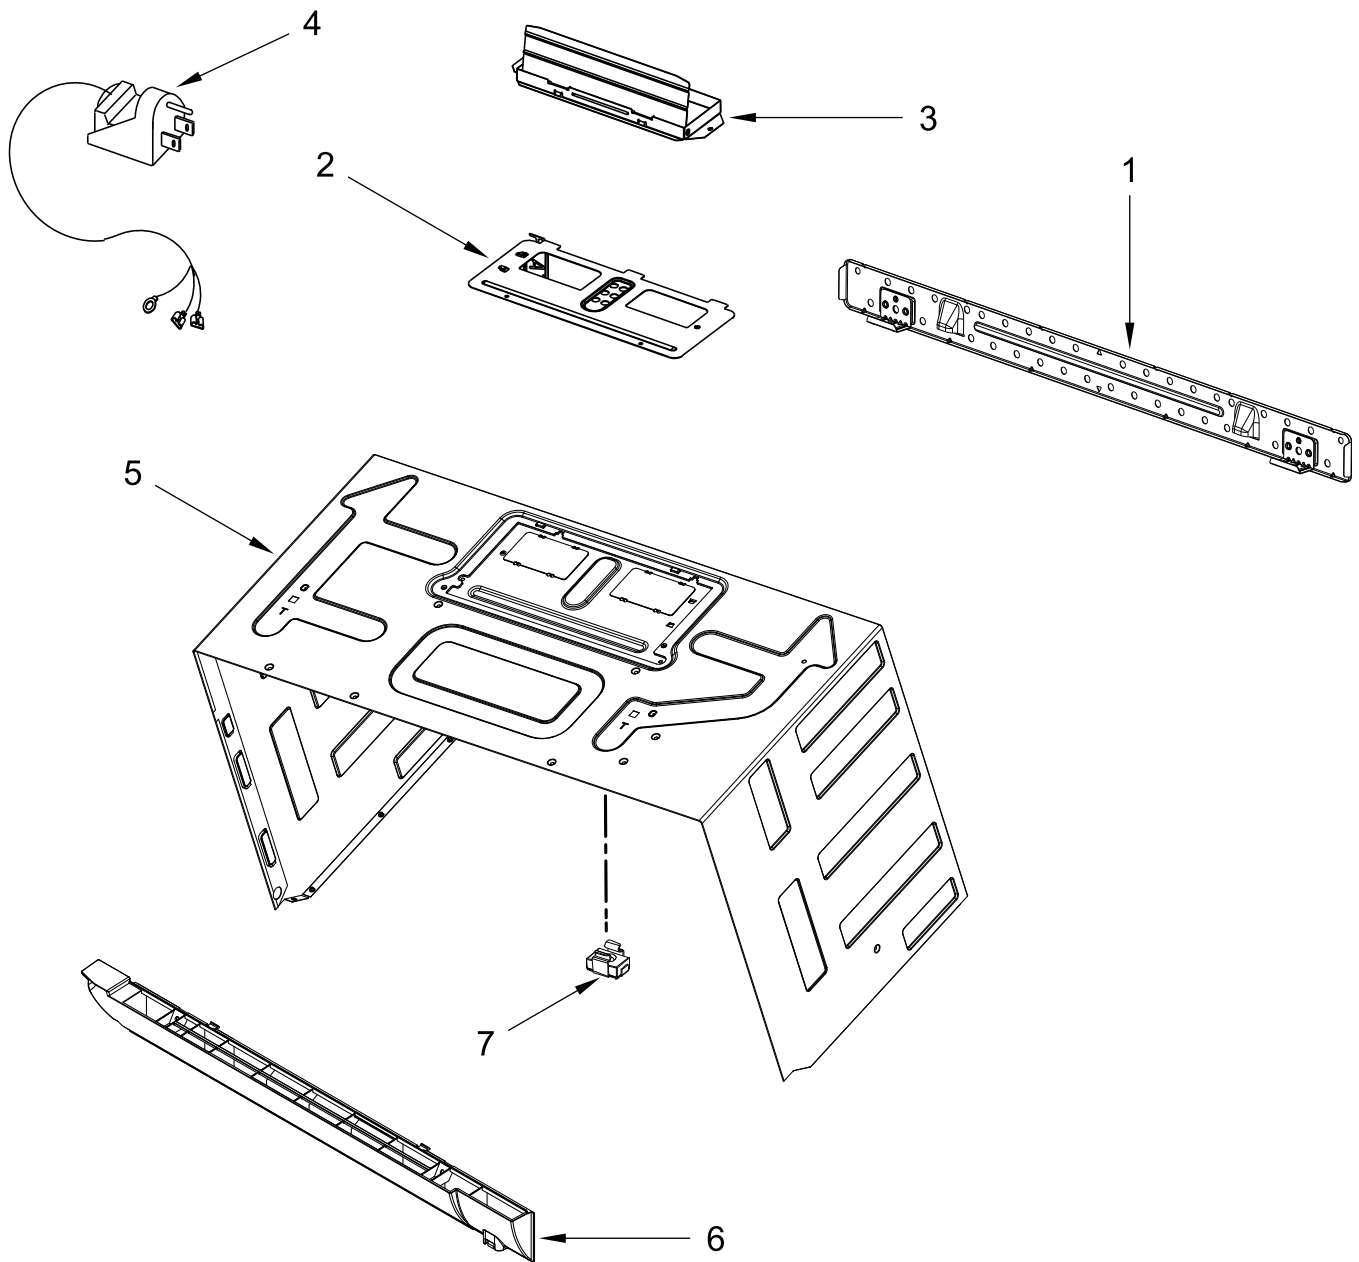

TURNTABLE PARTS

<u>Illus.</u> <u>No.</u>	<u>Part No.</u>	<u>Description</u>	<u>Illus.</u> <u>No.</u>	<u>Part No.</u>	<u>Description</u>	<u>Illus.</u> <u>No.</u>	<u>Part No.</u>	<u>Description</u>
1	W11193296	Cover, Waveguide	6	8184109	Seal, Waterproof	9	W10749119	Hook, Microwave (Left Rear)
2	W11358813	Turntable	7	W10637159	Rack, Microwave	10	W10749120	Hook, Microwave (Right Rear)
3	W11193601	Ring, Turntable	8	W10740485	Hook, Microwave (Left Front & Right Front)			
4	W11193599	Driver, Turntable						
5	W10642989	Motor, Turntable						

CABINET AND INSTALLATION PARTS