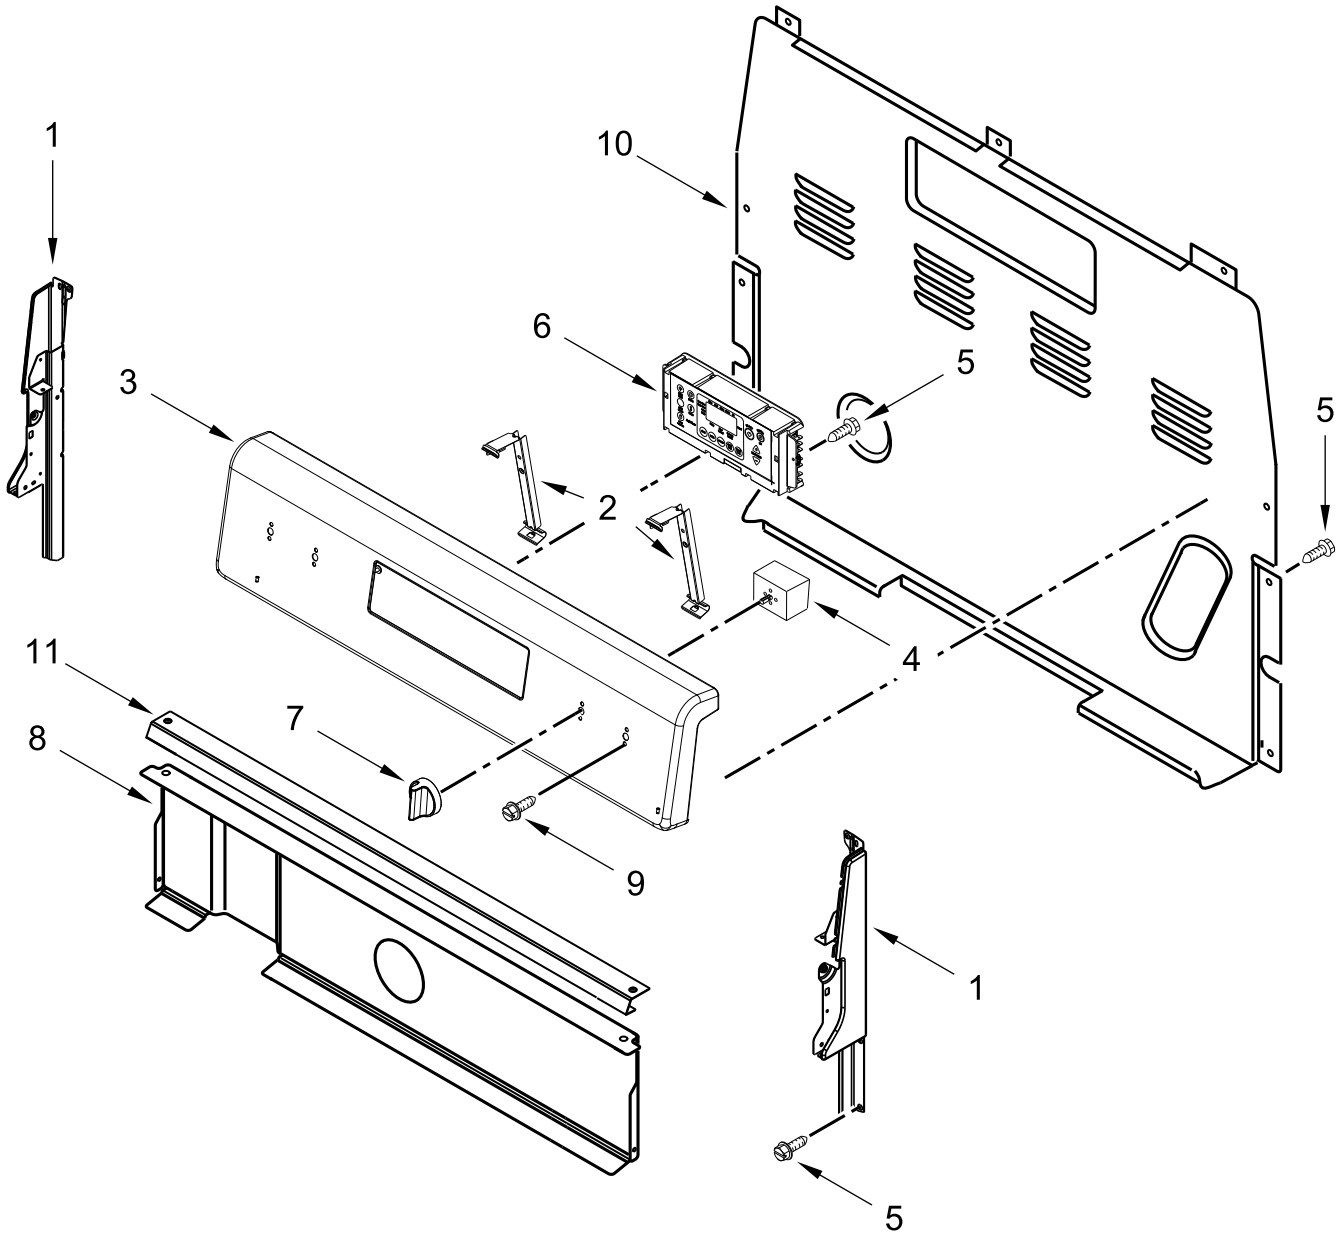

30" FREESTANDING ELECTRIC RANGE

MODELS:

WFE505W0HB2 (Black)
WFE505W0HW2 (White)

COOKTOP PARTS

COOKTOP PARTS

<u>Illus. No.</u>	<u>Part No.</u>	<u>Description</u>	<u>Illus. No.</u>	<u>Part No.</u>	<u>Description</u>	<u>Illus. No.</u>	<u>Part No.</u>	<u>Description</u>
1		Literature Parts	5	W10275048	Element (3000/1400W)	12	W10691223	Pan, Radiant Element
	W11333124	Guide, Use and Care			(Left Front)			FOLLOWING PARTS NOT ILLUSTRATED
	W11333088	Instructions, Installation	6	W10248261	Element (1200W)		W11134842	Harness, Main
	W11357669	Diagram, Wiring			(Left Rear and Right Rear)		W11134592	Harness, Warm Zone
	W11351201	Sheet, Tech	7	8273992	Element (2500W)		W11134551	Harness, Cooktop (Right)
2	W10225448	Spring, Element			(Right Front)		W11134603	Harness, Cooktop (Left)
3	W10607641	Bracket, Cooktop (Left)	8	W10799048	Element, Warm Zone (Center)			
	W10607642	Bracket, Cooktop (Right)	9	W10306542	Bracket, Anti-Tip			
4		Cooktop	10	7101P485-60	Screw, Anti-Tip Kit			
	W11034825	Black	11	3196169	Screw			
	W11034824	White						

CONTROL PANEL PARTS

CONTROL PANEL PARTS

<u>Illus.</u> <u>No.</u>	<u>Part No.</u>	<u>Description</u>	<u>Illus.</u> <u>No.</u>	<u>Part No.</u>	<u>Description</u>	<u>Illus.</u> <u>No.</u>	<u>Part No.</u>	<u>Description</u>
1		Endcap	4	W10434452	Switch, Infinite (Dual)	6		Control, Electronic (LCX)
	W11130372	Black (Left)			(Left Front)		W11204517	Black
	W11130379	Black (Right)		3148951	Switch, Infinite		W11204518	White
	W11130371	White (Left)			(Left Rear and Right	7		Knob
	W11130378	White (Right)			Rear)		W11022718	Black
2	W10695491	Bracket, Control		3148954	Switch, Infinite		W11022720	White
3		Console, Assembly			(Orange)	8	W10134247	Shield, Heat
	W11027374	Black			(Right Front)	9	3400882	Screw
	W11027375	White	5	3196169	Screw	10	8272473	Cover, Upper Rear
						11	W10525121	Bracket, Console Mounting