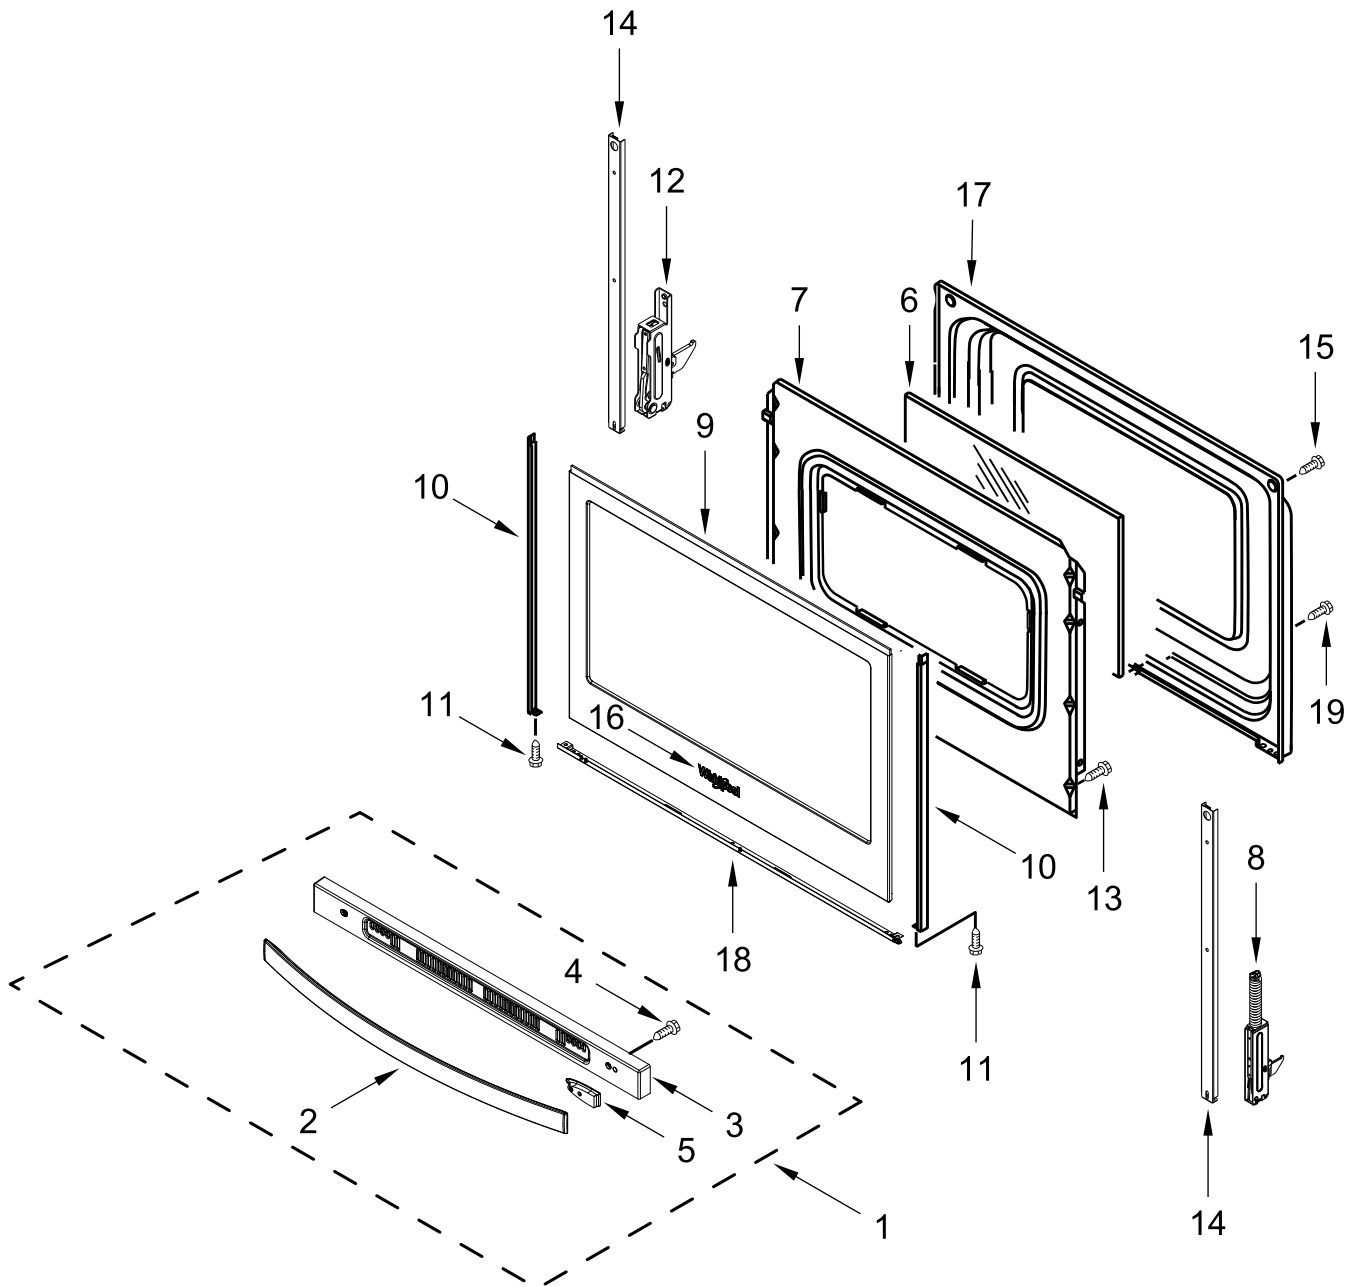

CHASSIS PARTS

<u>Illus.</u> <u>No.</u>	<u>Part No.</u>	<u>Description</u>	<u>Illus.</u> <u>No.</u>	<u>Part No.</u>	<u>Description</u>	<u>Illus.</u> <u>No.</u>	<u>Part No.</u>	<u>Description</u>
1	W10289077	Receiver, Hinge	15	W10390007	Assembly, Base Rail (Right)	27	W10181986	Sensor, Oven
2	W10362924	Screw				28	3196169	Screw
3		Panel, Side		W10390008	Assembly, Base Rail (Left)	29	W10326122	Cover, Terminal Block
	W10162245	Black				30	W10031780	Screw
	W10575396	White	16	W10058460	Foot, Leveling	31	W10268578	Rack, Oven
4	3400029	Nut	17	3196548	Fuse, Thermal	32	W10910404	Counterweight
5	W10129032	Seal, Door	18	3196172	Screw	33	W11034869	Screw
6	9757340	Element, Broil	19	W10404688	Clip, Oven Support	34	9761301	Screen, Vent
7	W11111743	Element, Bake	20	3186034	Bracket, Service			FOLLOWING PARTS NOT ILLUSTRATED
8	3196154	Screw	21	W10245259	Block, Terminal		8273263	Insulation, Wrap
9	W10134285	Tube, Vent	22	W10281322	Kit, Bare Wire Adapter Block		8272611	Insulation, Back
10	W10674705	Glide, Drawer Front					W10333344	Insulation, Flue
11	W10341186	Assembly, Front Foot	23	3196178	Screw			
12	W10067840	Screw	24	W11175594	Assembly, Light			
13	8054068	Retainer, Insulation	25	W10571723	Bulb, Halogen 40 Watts			
14	W10137382	Clip, Panel	26	3400016	Screw			

DOOR PARTS