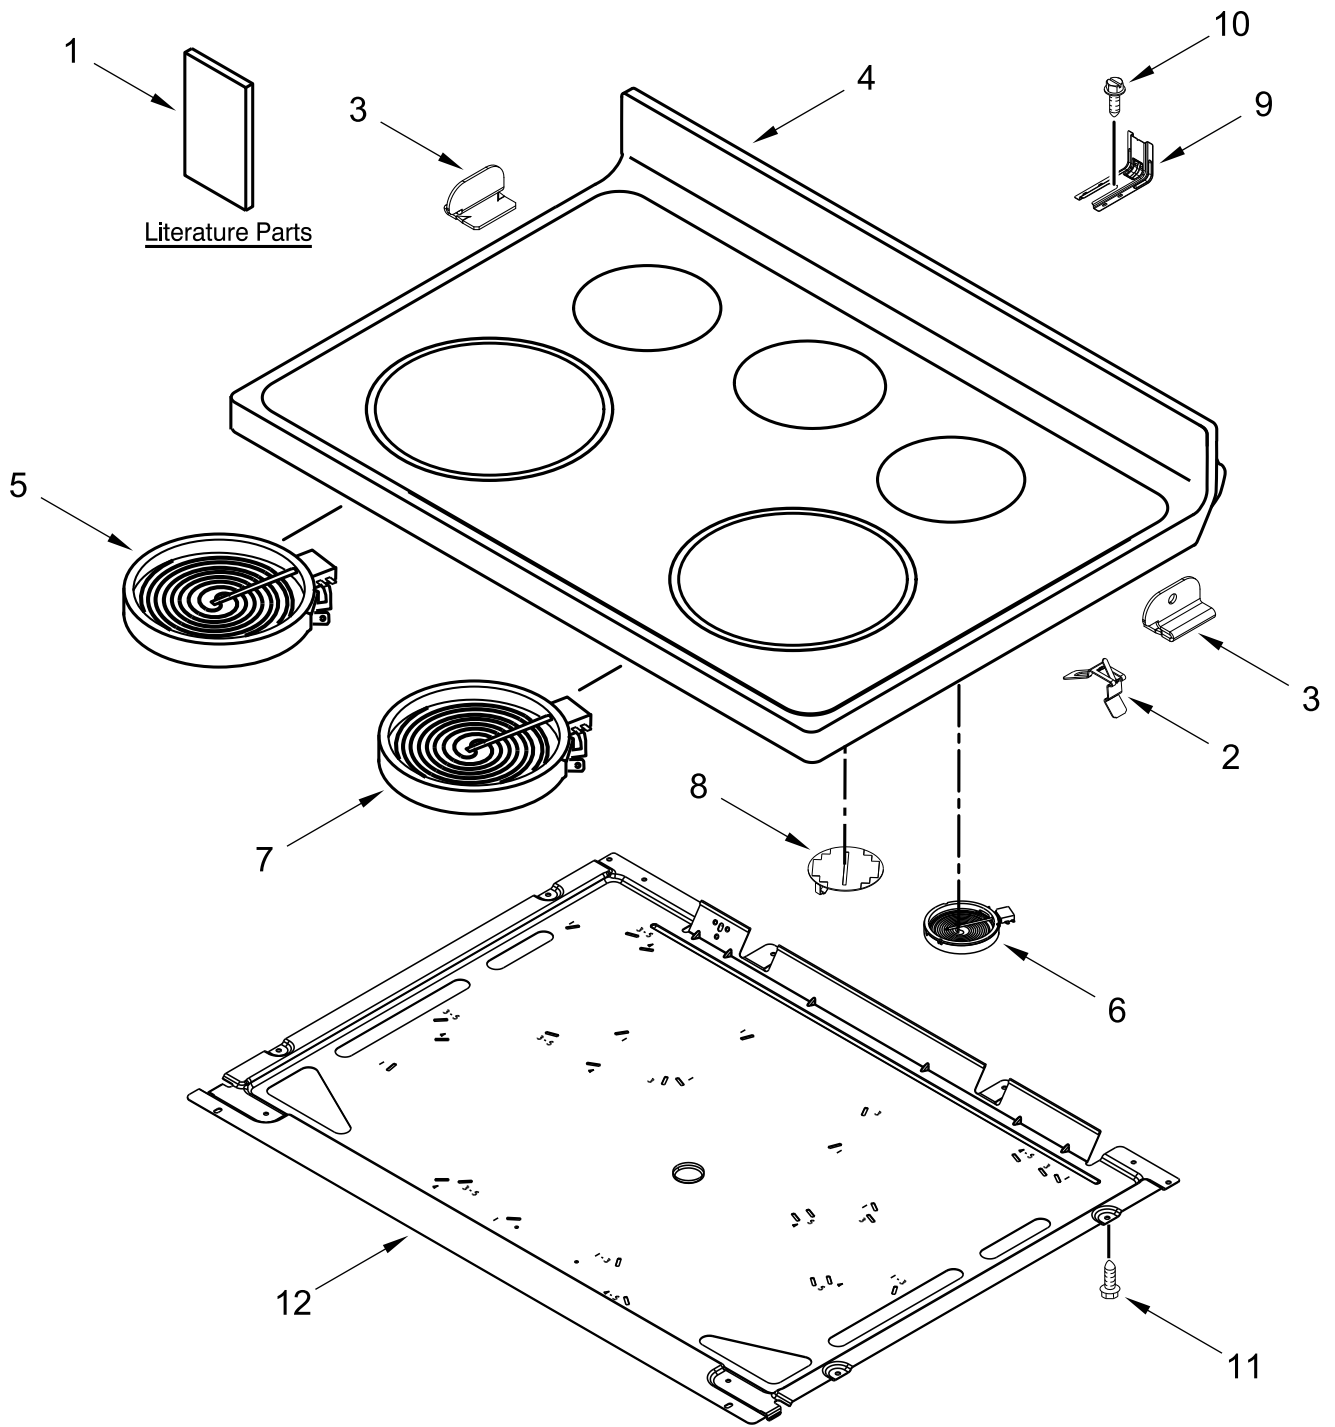

30" FREESTANDING ELECTRIC RANGE

MODELS:

WFE505W0HB2 (Black)
WFE505W0HW2 (White)

COOKTOP PARTS

COOKTOP PARTS

<u>Illus. No.</u>	<u>Part No.</u>	<u>Description</u>	<u>Illus. No.</u>	<u>Part No.</u>	<u>Description</u>	<u>Illus. No.</u>	<u>Part No.</u>	<u>Description</u>
1		Literature Parts	5	W10275048	Element (3000/1400W)	12	W10691223	Pan, Radiant Element
	W11333124	Guide, Use and Care			(Left Front)			FOLLOWING PARTS NOT ILLUSTRATED
	W11333088	Instructions, Installation	6	W10248261	Element (1200W)		W11134842	Harness, Main
	W11357669	Diagram, Wiring			(Left Rear and Right Rear)		W11134592	Harness, Warm Zone
	W11351201	Sheet, Tech	7	8273992	Element (2500W)		W11134551	Harness, Cooktop (Right)
2	W10225448	Spring, Element			(Right Front)		W11134603	Harness, Cooktop (Left)
3	W10607641	Bracket, Cooktop (Left)	8	W10799048	Element, Warm Zone (Center)			
	W10607642	Bracket, Cooktop (Right)	9	W10306542	Bracket, Anti-Tip			
4		Cooktop	10	7101P485-60	Screw, Anti-Tip Kit			
	W11034825	Black	11	3196169	Screw			
	W11034824	White						

CONTROL PANEL PARTS

CONTROL PANEL PARTS

<u>Illus.</u> <u>No.</u>	<u>Part No.</u>	<u>Description</u>	<u>Illus.</u> <u>No.</u>	<u>Part No.</u>	<u>Description</u>	<u>Illus.</u> <u>No.</u>	<u>Part No.</u>	<u>Description</u>
1		Endcap	4	W10434452	Switch, Infinite (Dual)	6		Control, Electronic (LCX)
	W11130372	Black (Left)			(Left Front)		W11204517	Black
	W11130379	Black (Right)		3148951	Switch, Infinite		W11204518	White
	W11130371	White (Left)			(Left Rear and Right	7		Knob
	W11130378	White (Right)			Rear)		W11022718	Black
2	W10695491	Bracket, Control		3148954	Switch, Infinite		W11022720	White
3		Console, Assembly			(Orange)	8	W10134247	Shield, Heat
	W11027374	Black			(Right Front)	9	3400882	Screw
	W11027375	White	5	3196169	Screw	10	8272473	Cover, Upper Rear
						11	W10525121	Bracket, Console Mounting