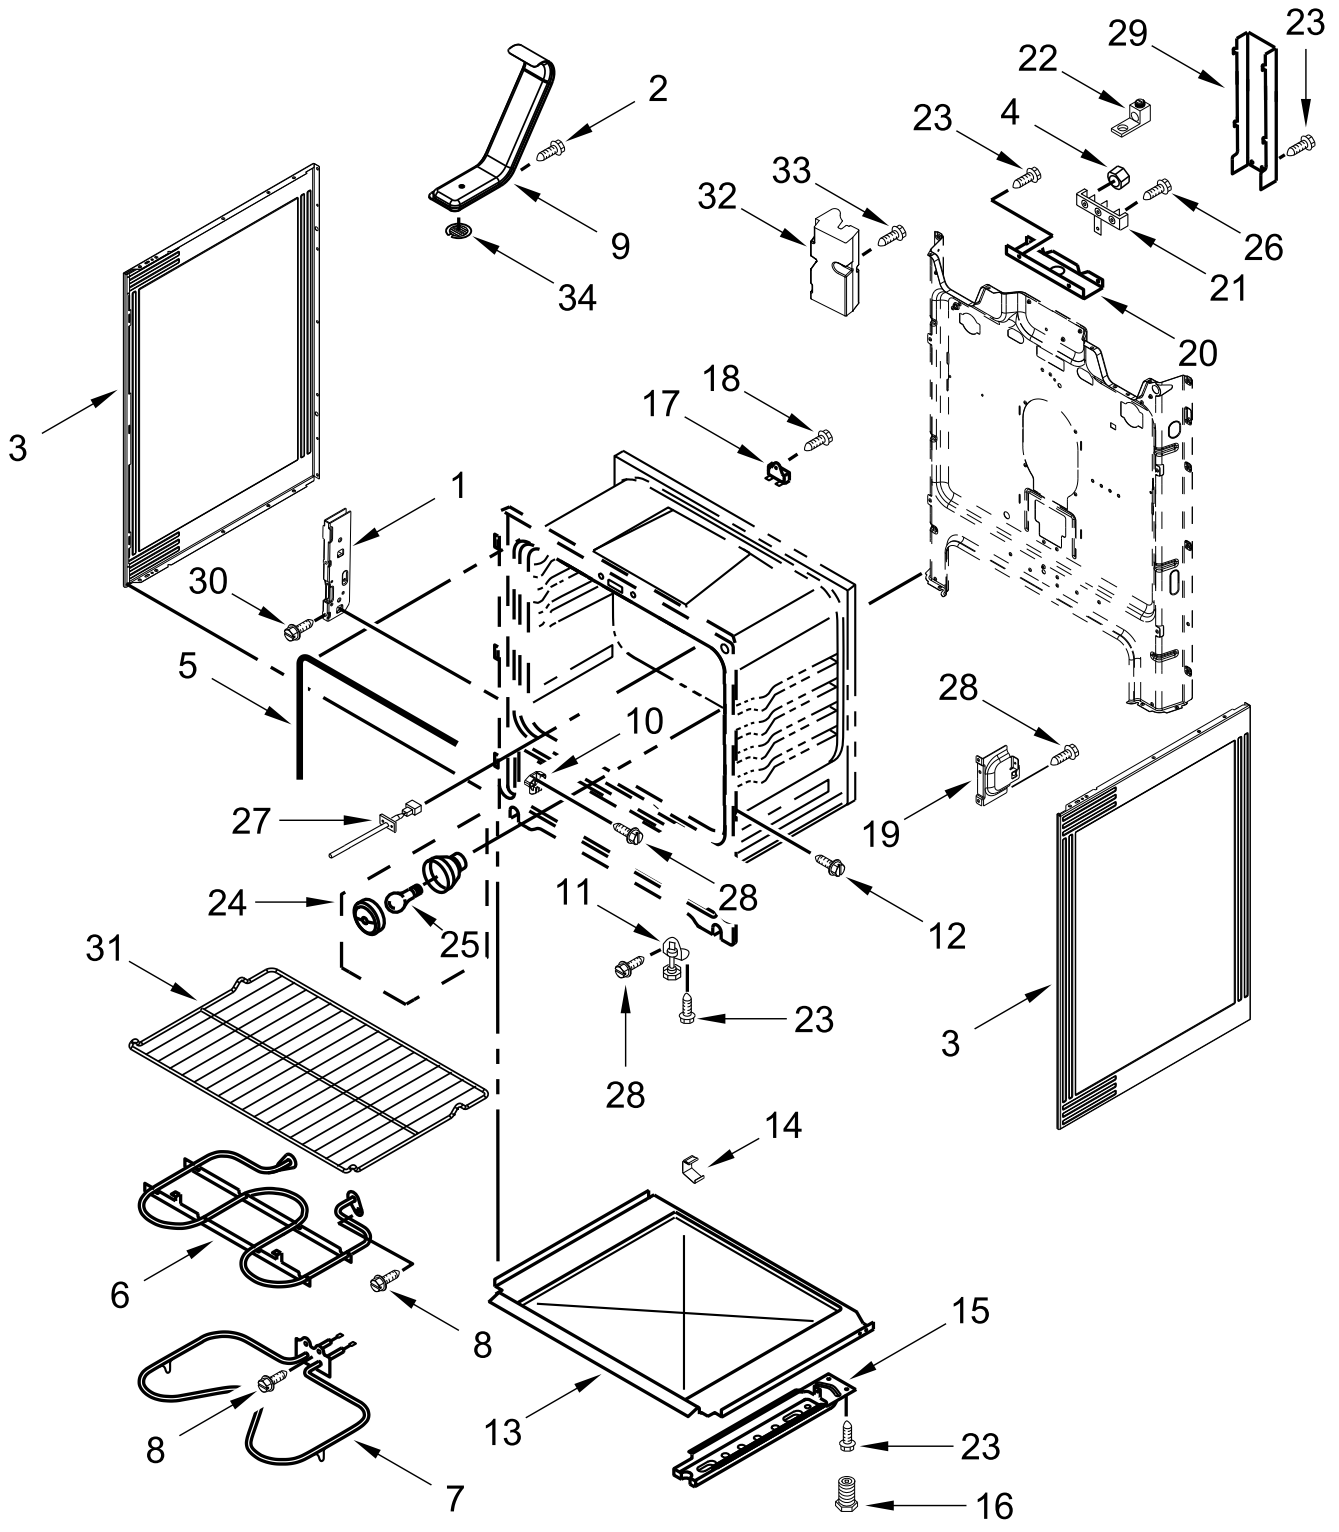

CHASSIS PARTS

CHASSIS PARTS

<u>Illus.</u> <u>No.</u>	<u>Part No.</u>	<u>Description</u>	<u>Illus.</u> <u>No.</u>	<u>Part No.</u>	<u>Description</u>	<u>Illus.</u> <u>No.</u>	<u>Part No.</u>	<u>Description</u>
1	W10289077	Receiver, Hinge	15	W10390007	Assembly, Base Rail (Right)	27	W10181986	Sensor, Oven
2	W10362924	Screw				28	3196169	Screw
3		Panel, Side		W10390008	Assembly, Base Rail (Left)	29	W10326122	Cover, Terminal Block
	W10162245	Black				30	W10031780	Screw
	W10575396	White	16	W10058460	Foot, Leveling	31	W10268578	Rack, Oven
4	3400029	Nut	17	3196548	Fuse, Thermal	32	W10910404	Counterweight
5	W10129032	Seal, Door	18	3196172	Screw	33	W11034869	Screw
6	9757340	Element, Broil	19	W10404688	Clip, Oven Support	34	9761301	Screen, Vent
7	W11111743	Element, Bake	20	3186034	Bracket, Service			FOLLOWING PARTS NOT ILLUSTRATED
8	3196154	Screw	21	W10245259	Block, Terminal		8273263	Insulation, Wrap
9	W10134285	Tube, Vent	22	W10281322	Kit, Bare Wire Adapter Block		8272611	Insulation, Back
10	W10674705	Glide, Drawer Front					W10333344	Insulation, Flue
11	W10341186	Assembly, Front Foot	23	3196178	Screw			
12	W10067840	Screw	24	W11175594	Assembly, Light			
13	8054068	Retainer, Insulation	25	W10571723	Bulb, Halogen 40 Watts			
14	W10137382	Clip, Panel	26	3400016	Screw