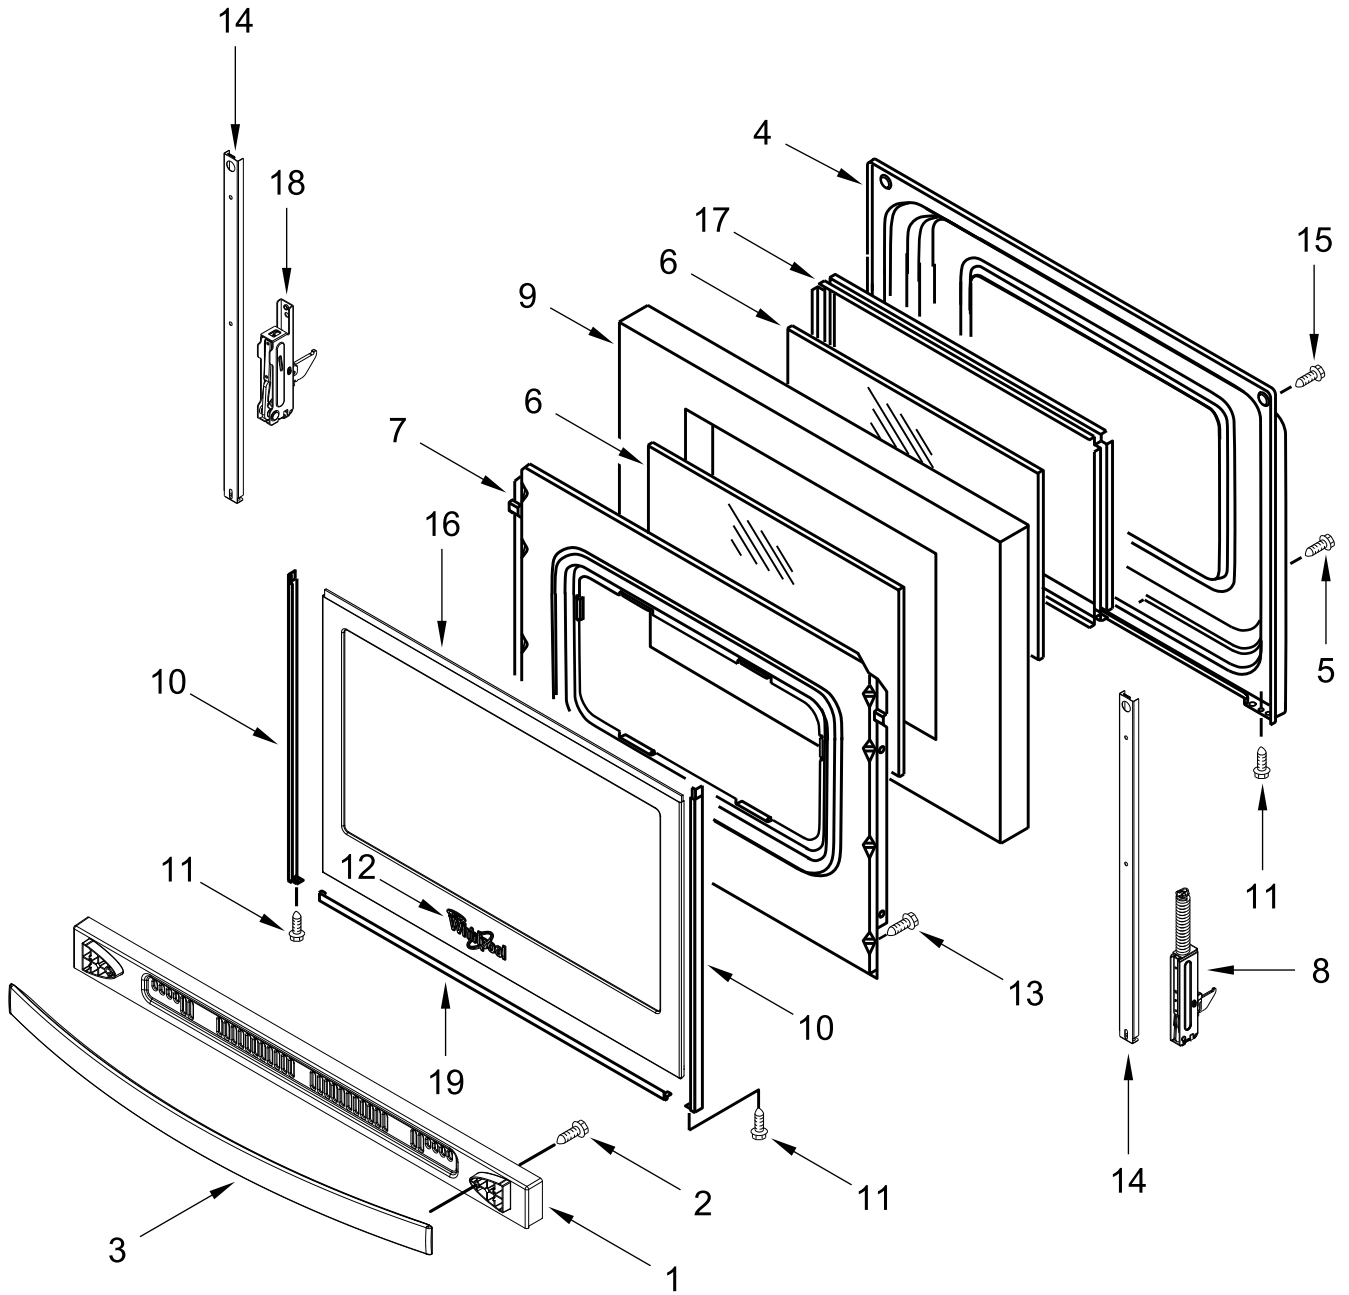

30" ELECTRIC FREESTANDING STANDARD CLEAN RANGE

MODELS:

WFE515S0JS0 (Stainless)

COOKTOP PARTS

COOKTOP PARTS

<u>Illus. No.</u>	<u>Part No.</u>	<u>Description</u>	<u>Illus. No.</u>	<u>Part No.</u>	<u>Description</u>	<u>Illus. No.</u>	<u>Part No.</u>	<u>Description</u>
1		Literature Parts	5	W10275048	Element (3000/1400W)	9	7101P485-60	Screw, Anti-Tip Kit
	W11333088	Instructions, Installation			(Left Front)			FOLLOWING PARTS NOT ILLUSTRATED
	W11333073	Use and Care Guide		W10248261	Element (1200W)	W11171889		Harness, Wire (Main)
	W11351201	Sheet, Tech			(Left Rear, Right Rear)	W11134551		Harness, Cooktop (Right)
	W11351205	Diagram, Wiring		8273992	Element (2500W)	W11134603		Harness, Cooktop (Left)
2	W10225448	Spring, Element			(Right Front)			
3	W10607641	Bracket, Cooktop (Left)	6	3196169	Screw			
	W10607642	Bracket, Cooktop (Right)	7	W10691223	Pan, Radiant Element			
4		Cooktop	8	W10306542	Bracket, Anti-Tip			
	W11034830	Black						

CONTROL PANEL PARTS

CONTROL PANEL PARTS

<u>Illus.</u> <u>No.</u>	<u>Part No.</u>	<u>Description</u>	<u>Illus.</u> <u>No.</u>	<u>Part No.</u>	<u>Description</u>	<u>Illus.</u> <u>No.</u>	<u>Part No.</u>	<u>Description</u>
1		Endcap	4	W10434452	Switch, Infinite (Dual)	6		Control, Electronic (LCX)
	W11130372	Black (Left)			(Left Front)		W11204514	Black
	W11130379	Black (Right)		3148951	Switch, Infinite	7	W10525121	Bracket, Console Mounting
2	W10695491	Bracket, Control			(Right Rear and Left Rear)			
3		Console, Assembly		3148954	Switch, Infinite (Orange)	8	W10134247	Shield, Heat
	W11027387	Stainless			(Right Front)	9	3400882	Screw
			5		Knob	10	8272473	Cover, Upper Rear
				W11022718	Black	11	3196178	Screw

DOOR PARTS

DOOR PARTS

<u>Illus. No.</u>	<u>Part No.</u>	<u>Description</u>
1		Trim, Top (Includes Standoff)
	W11241393	Stainless
2	W10480830	Screw
3		Handle, Door
	W11249084	Stainless
4	9761344	Liner, Door
5	W10031790	Screw
6	9758162	Glass, Inner