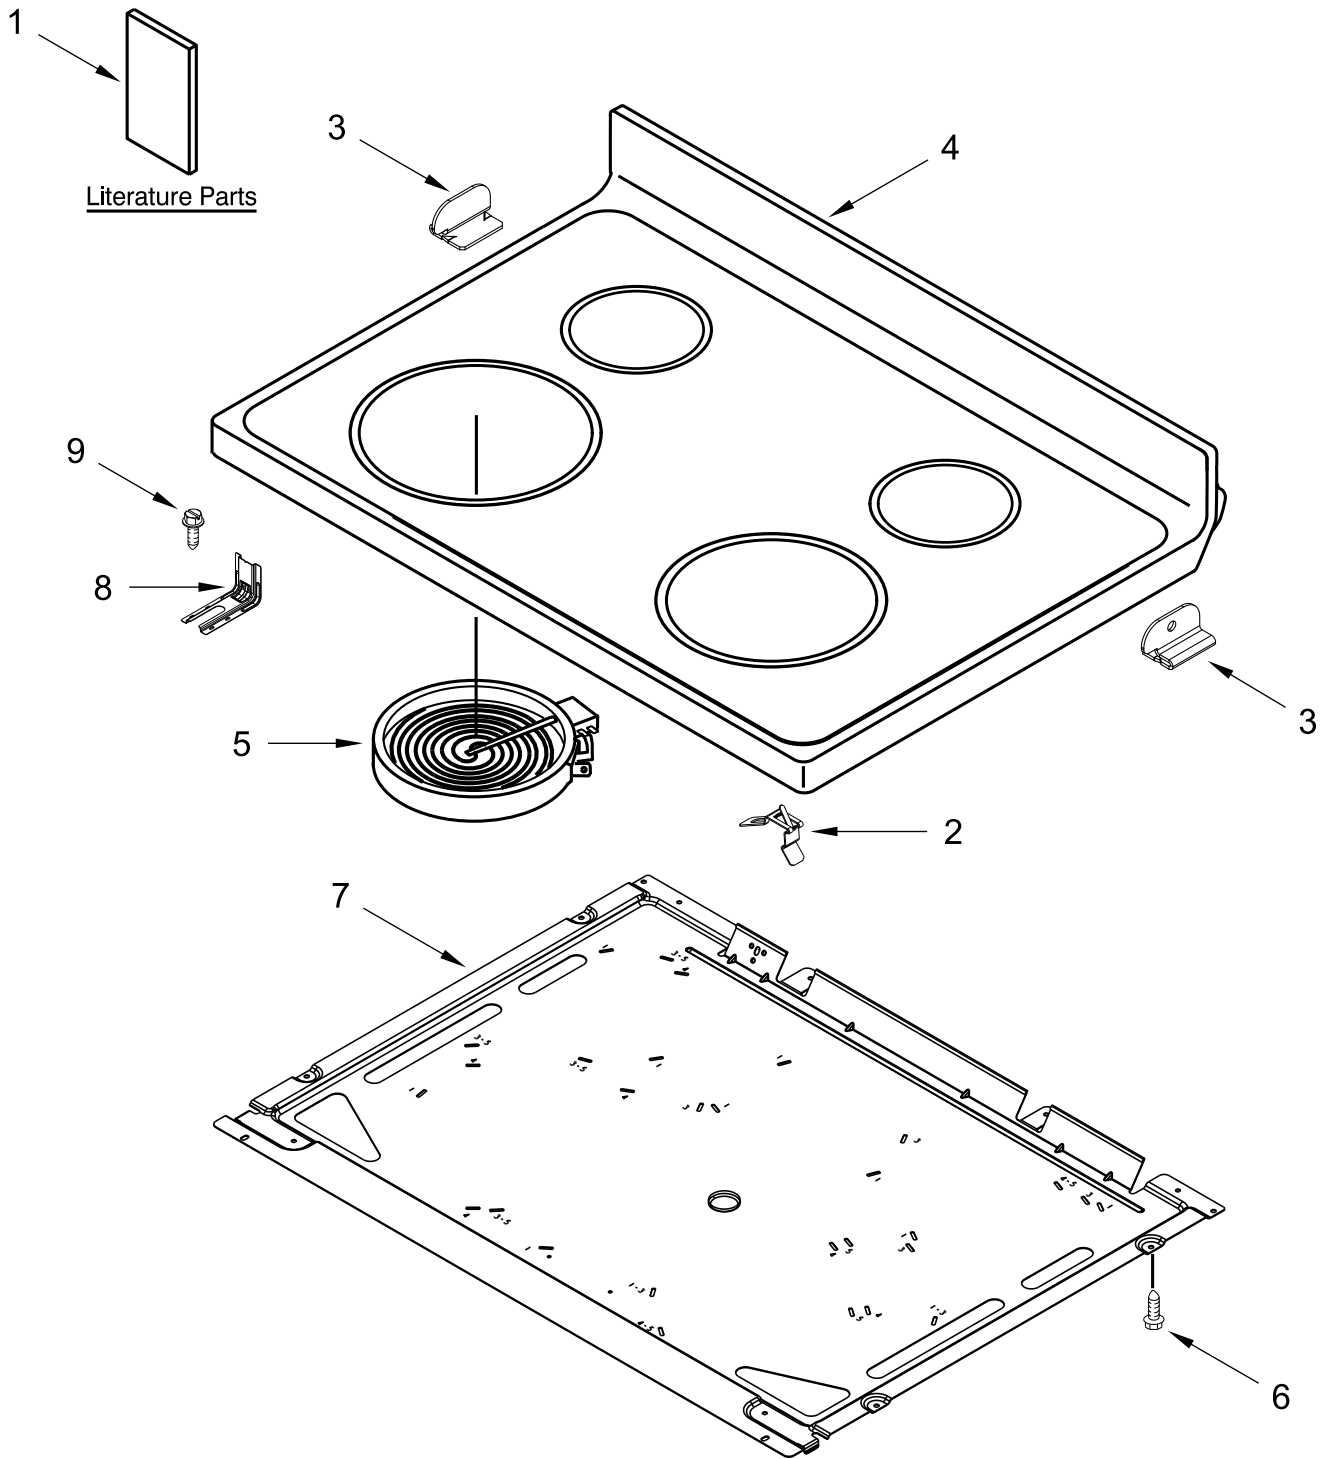

30" ELECTRIC FREESTANDING STANDARD CLEAN RANGE

MODELS:

WFE515S0JS0 (Stainless)

COOKTOP PARTS

COOKTOP PARTS

<u>Illus. No.</u>	<u>Part No.</u>	<u>Description</u>	<u>Illus. No.</u>	<u>Part No.</u>	<u>Description</u>	<u>Illus. No.</u>	<u>Part No.</u>	<u>Description</u>
1		Literature Parts	5	W10275048	Element (3000/1400W)	9	7101P485-60	Screw, Anti-Tip Kit
	W11333088	Instructions, Installation			(Left Front)			FOLLOWING PARTS NOT ILLUSTRATED
	W11333073	Use and Care Guide		W10248261	Element (1200W)	W11171889		Harness, Wire (Main)
	W11351201	Sheet, Tech			(Left Rear, Right Rear)	W11134551		Harness, Cooktop (Right)
	W11351205	Diagram, Wiring		8273992	Element (2500W)	W11134603		Harness, Cooktop (Left)
2	W10225448	Spring, Element			(Right Front)			
3	W10607641	Bracket, Cooktop (Left)	6	3196169	Screw			
	W10607642	Bracket, Cooktop (Right)	7	W10691223	Pan, Radiant Element			
4		Cooktop	8	W10306542	Bracket, Anti-Tip			
	W11034830	Black						

CONTROL PANEL PARTS

CONTROL PANEL PARTS

<u>Illus.</u> <u>No.</u>	<u>Part No.</u>	<u>Description</u>	<u>Illus.</u> <u>No.</u>	<u>Part No.</u>	<u>Description</u>	<u>Illus.</u> <u>No.</u>	<u>Part No.</u>	<u>Description</u>
1		Endcap	4	W10434452	Switch, Infinite (Dual)	6		Control, Electronic (LCX)
	W11130372	Black (Left)			(Left Front)		W11204514	Black
	W11130379	Black (Right)		3148951	Switch, Infinite	7	W10525121	Bracket, Console Mounting
2	W10695491	Bracket, Control			(Right Rear and Left Rear)			
3		Console, Assembly		3148954	Switch, Infinite (Orange)	8	W10134247	Shield, Heat
	W11027387	Stainless			(Right Front)	9	3400882	Screw
			5		Knob	10	8272473	Cover, Upper Rear
				W11022718	Black	11	3196178	Screw

DOOR PARTS

DOOR PARTS

<u>Illus. No.</u>	<u>Part No.</u>	<u>Description</u>
1		Trim, Top (Includes Standoff)
	W11241393	Stainless
2	W10480830	Screw
3		Handle, Door
	W11249084	Stainless
4	9761344	Liner, Door
5	W10031790	Screw
6	9758162	Glass, Inner