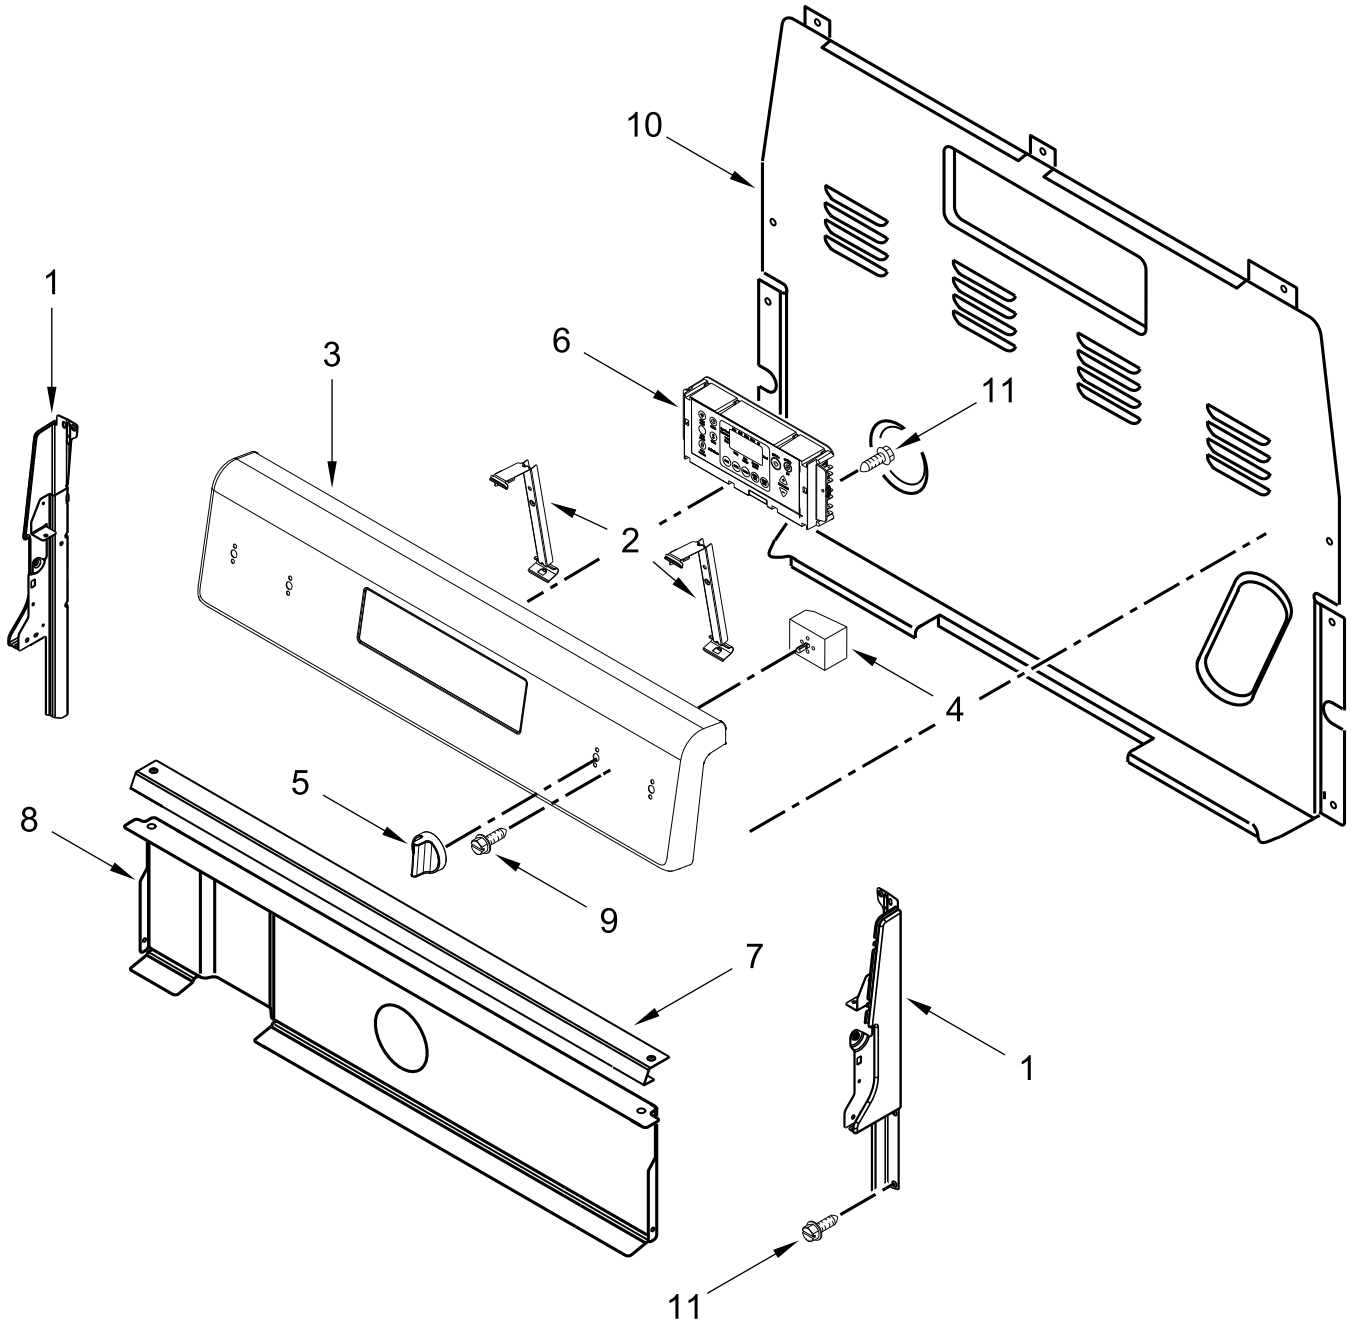

30" ELECTRIC FREESTANDING STANDARD CLEAN RANGE

MODELS:

WFE515S0JS0 (Stainless)

COOKTOP PARTS

COOKTOP PARTS

<u>Illus. No.</u>	<u>Part No.</u>	<u>Description</u>	<u>Illus. No.</u>	<u>Part No.</u>	<u>Description</u>	<u>Illus. No.</u>	<u>Part No.</u>	<u>Description</u>
1		Literature Parts	5	W10275048	Element (3000/1400W)	9	7101P485-60	Screw, Anti-Tip Kit
	W11333088	Instructions, Installation			(Left Front)			FOLLOWING PARTS NOT ILLUSTRATED
	W11333073	Use and Care Guide		W10248261	Element (1200W)	W11171889		Harness, Wire (Main)
	W11351201	Sheet, Tech			(Left Rear, Right Rear)	W11134551		Harness, Cooktop (Right)
	W11351205	Diagram, Wiring		8273992	Element (2500W)	W11134603		Harness, Cooktop (Left)
2	W10225448	Spring, Element			(Right Front)			
3	W10607641	Bracket, Cooktop (Left)	6	3196169	Screw			
	W10607642	Bracket, Cooktop (Right)	7	W10691223	Pan, Radiant Element			
4		Cooktop	8	W10306542	Bracket, Anti-Tip			
	W11034830	Black						

CONTROL PANEL PARTS

CONTROL PANEL PARTS

<u>Illus.</u> <u>No.</u>	<u>Part No.</u>	<u>Description</u>	<u>Illus.</u> <u>No.</u>	<u>Part No.</u>	<u>Description</u>	<u>Illus.</u> <u>No.</u>	<u>Part No.</u>	<u>Description</u>
1		Endcap	4	W10434452	Switch, Infinite (Dual)	6		Control, Electronic (LCX)
	W11130372	Black (Left)			(Left Front)		W11204514	Black
	W11130379	Black (Right)		3148951	Switch, Infinite	7	W10525121	Bracket, Console Mounting
2	W10695491	Bracket, Control			(Right Rear and Left Rear)			
3		Console, Assembly		3148954	Switch, Infinite (Orange)	8	W10134247	Shield, Heat
	W11027387	Stainless			(Right Front)	9	3400882	Screw
			5		Knob	10	8272473	Cover, Upper Rear
				W11022718	Black	11	3196178	Screw

DOOR PARTS

DOOR PARTS

<u>Illus. No.</u>	<u>Part No.</u>	<u>Description</u>
1		Trim, Top (Includes Standoff)
	W11241393	Stainless
2	W10480830	Screw
3		Handle, Door
	W11249084	Stainless
4	9761344	Liner, Door
5	W10031790	Screw
6	9758162	Glass, Inner