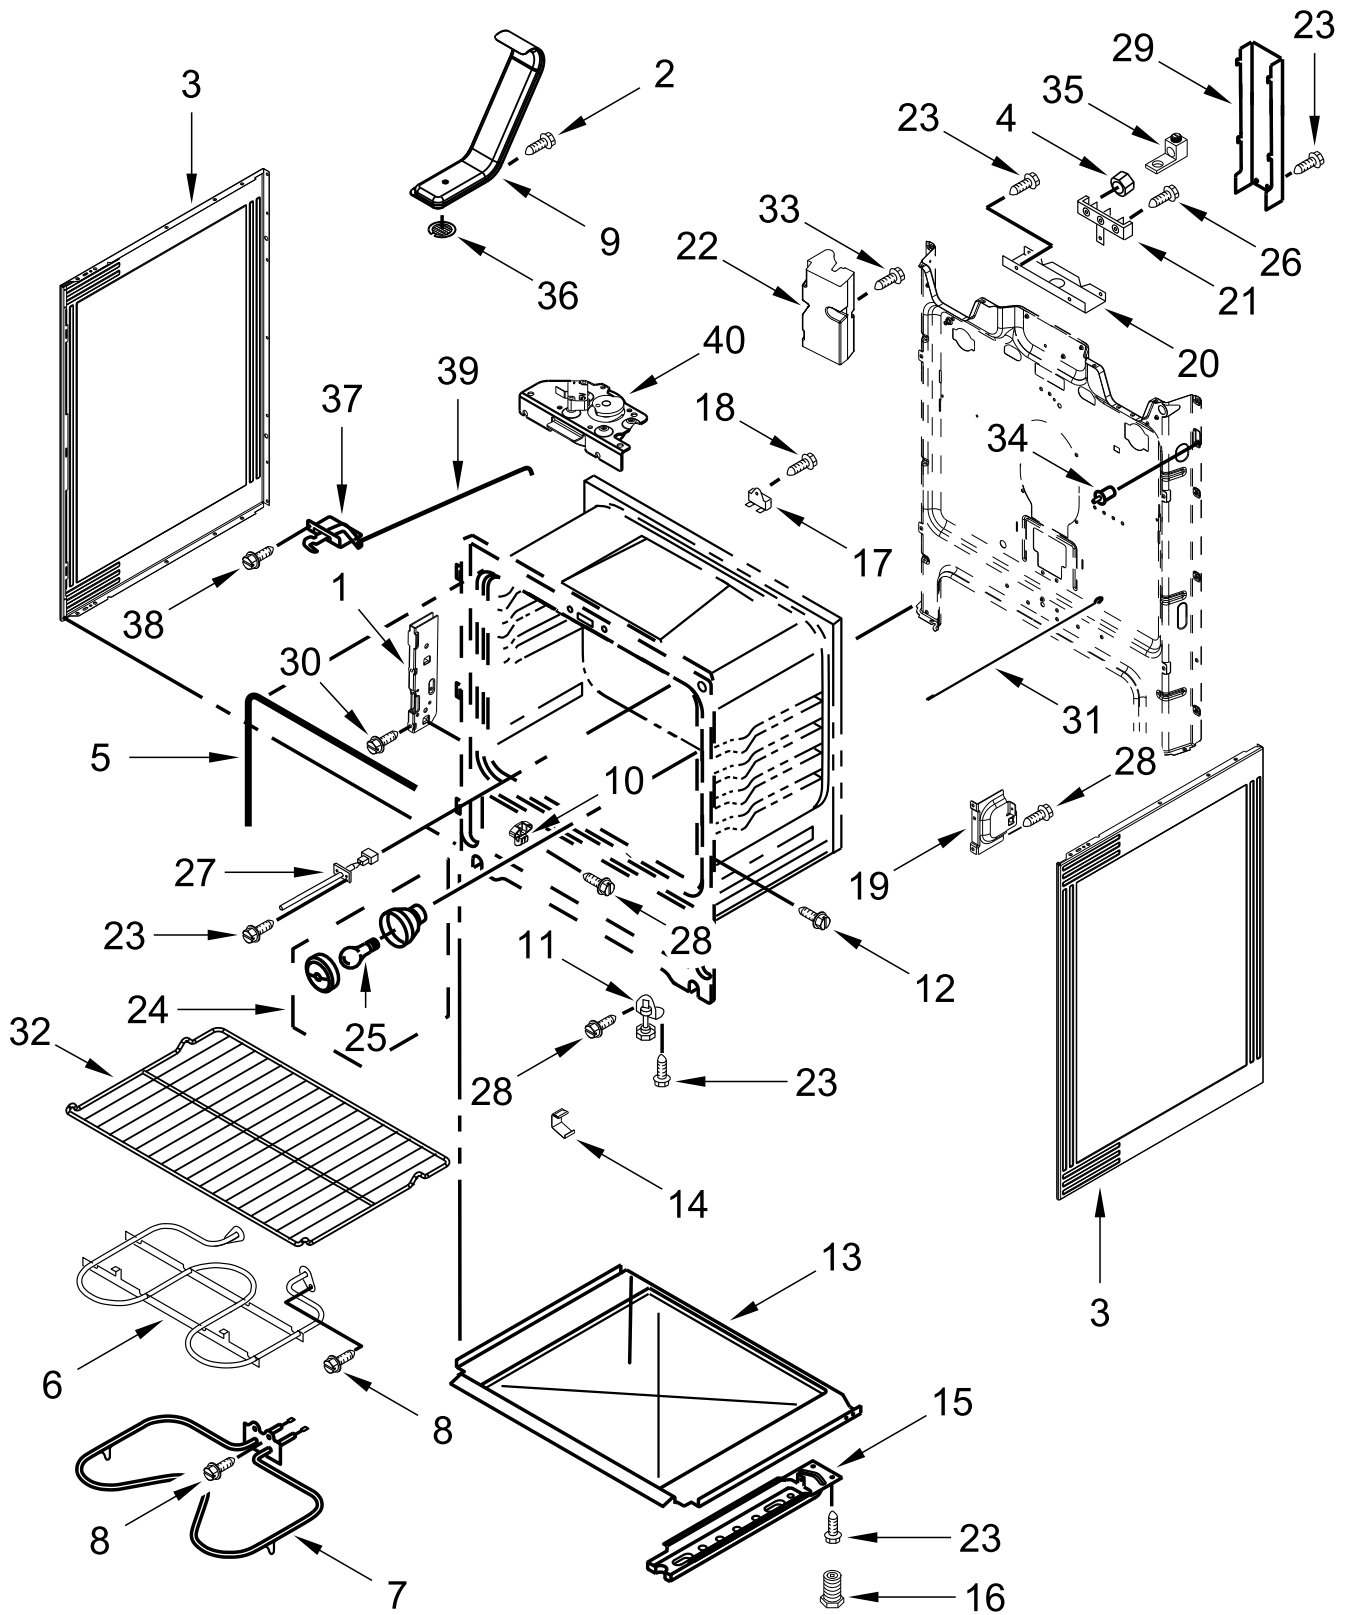

CHASSIS PARTS

CHASSIS PARTS

<u>Illus. No.</u>	<u>Part No.</u>	<u>Description</u>	<u>Illus. No.</u>	<u>Part No.</u>	<u>Description</u>	<u>Illus. No.</u>	<u>Part No.</u>	<u>Description</u>
1	W10289077	Receiver, Hinge	16	W10058460	Foot, Leveling	34	W10627802	Switch, Door
2	3196154	Screw	17	3196548	Fuse, Thermal	35	W10281322	Kit, Bare Wire Adapter Block
3		Panel, Side	18	3196172	Screw	36	W11092984	Screen, Vent
	W10162245	Black	19	W10404688	Clip, Oven Support	37	9761013	Assembly, Door Latch (Front)
4	3400029	Nut	20	3186034	Bracket, Service	38	3196560	Screw
5	W10658354	Seal, Door	21	W10245259	Block, Terminal	39	W10078380	Rod, Latch
6	9757340	Element, Broil	22	W10910404	Counterweight	40	W10107820	Assembly, Door Latch (Rear)
7	W11111743	Element, Bake	23	3196178	Screw			FOLLOWING PARTS NOT ILLUSTRATED
8	3196174	Screw	24	W11175594	Assembly, Light			
9	W10134285	Tube, Vent	25	W10571723	Bulb, Halogen 40 Watts			
10	W10674705	Glide, Drawer Front	26	3400016	Screw		W10774939	Insulation, Wrap
11	W10341186	Assembly, Front Foot	27	W10181986	Sensor, Oven		W11127325	Insulation, Back
12	W10067840	Screw	28	3196169	Screw		W10333344	Insulation, Flue
13	8054068	Retainer, Insulation	29	W10326122	Cover, Terminal Block			
14	W10137382	Clip, Panel	30	W10031780	Screw			
15	W10390008	Assembly, Base Rail (Left)	31	9757239	Rod, Door Switch			
	W10390007	Assembly, Base Rail (Right)	32	W10268578	Rack, Oven			
			33	W11034869	Screw