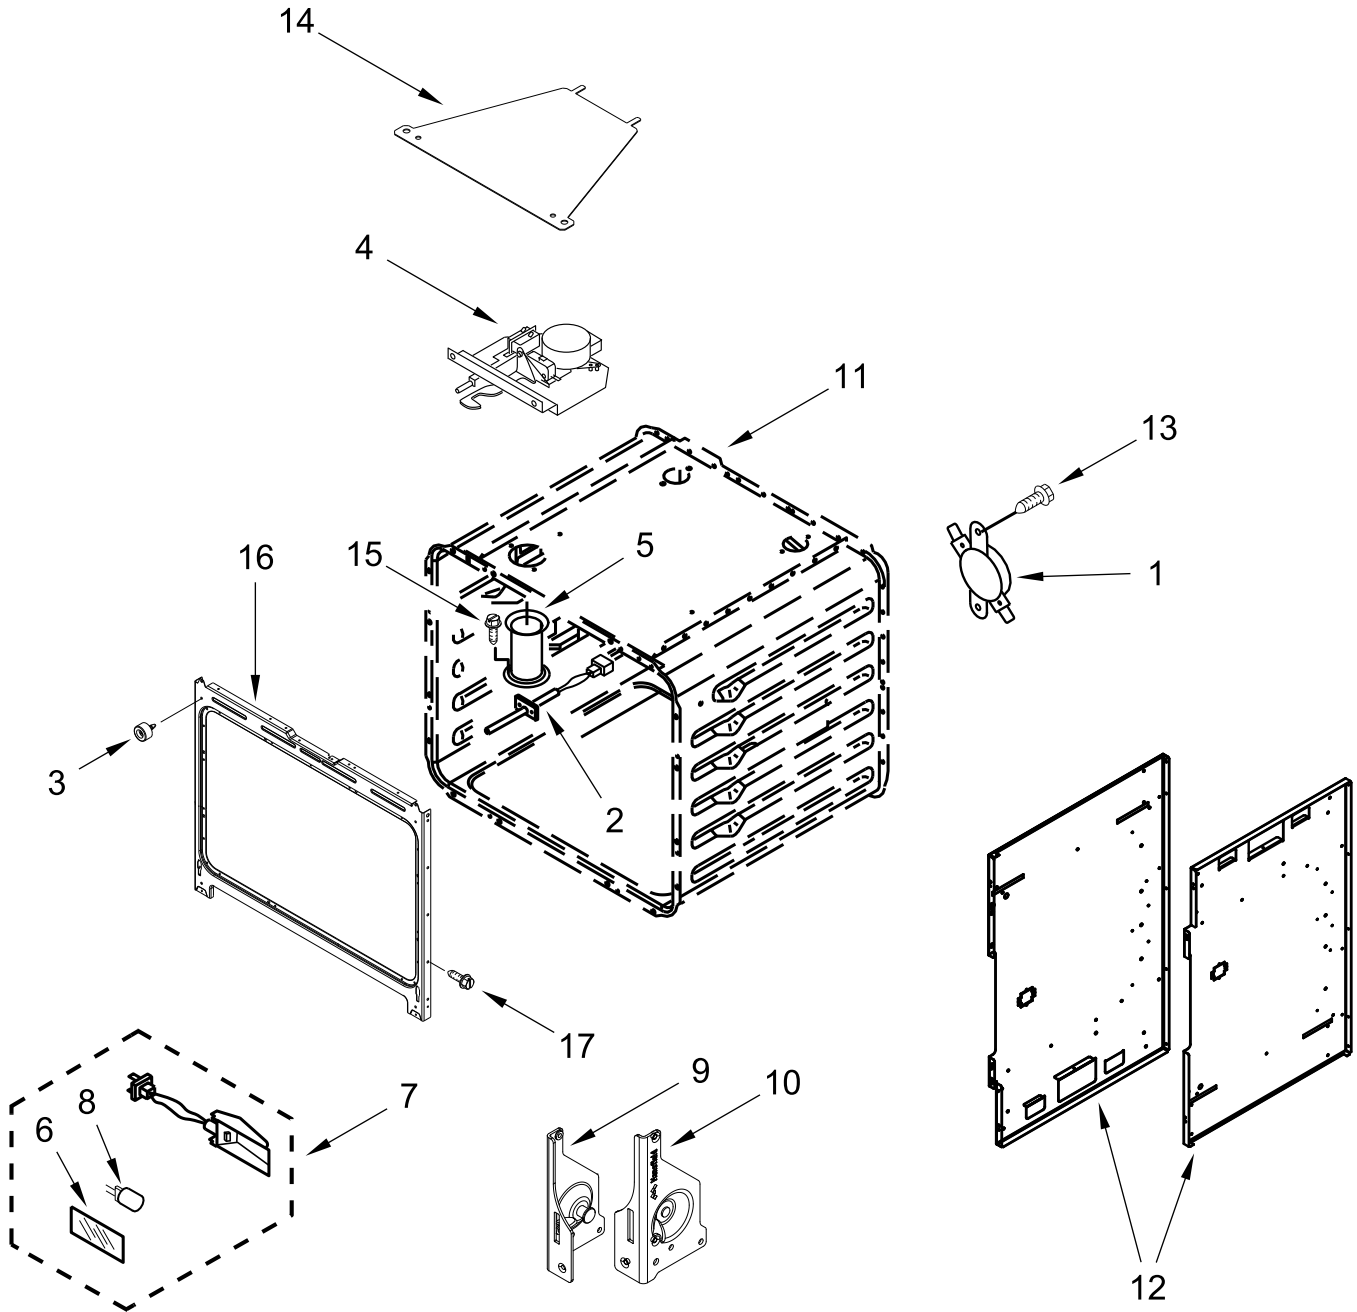

OVEN PARTS

OVEN PARTS

<u>Illus.</u> <u>No.</u>	<u>Part No.</u>	<u>Description</u>	<u>Illus.</u> <u>No.</u>	<u>Part No.</u>	<u>Description</u>	<u>Illus.</u> <u>No.</u>	<u>Part No.</u>	<u>Description</u>
1	4449751	Thermostat (TOD)	11		Liner, Oven (Not Serviced)	17	4449040	Screw
2	W10622170	Probe, Sensor						FOLLOWING PARTS NOT ILLUSTRATED
3	W10351278	Bumper & Screw	12	W11102297	Chassis, Side (Left)		W10282810	Insulation, Wrap, 30"
4	W10830016	Latch, Motorized		W11102296	Chassis, Side (Right)		W10282816	Insulation, Back, 30"
5	W11290663	Tube, Vent					3400968	Nut
6	W10169756	Lens, Light	13	7101P426-60	Screw			
7	W11223932	Assembly, Oven Light	14	W10160858	Cover, Latch			
8	W10169757	Bulb, Light	15	3196176	Screw			
9	W11096294	Receiver, Hinge (Left)	16	W11192755	Frame, Front			
10	W11096293	Receiver, Hinge (Right)