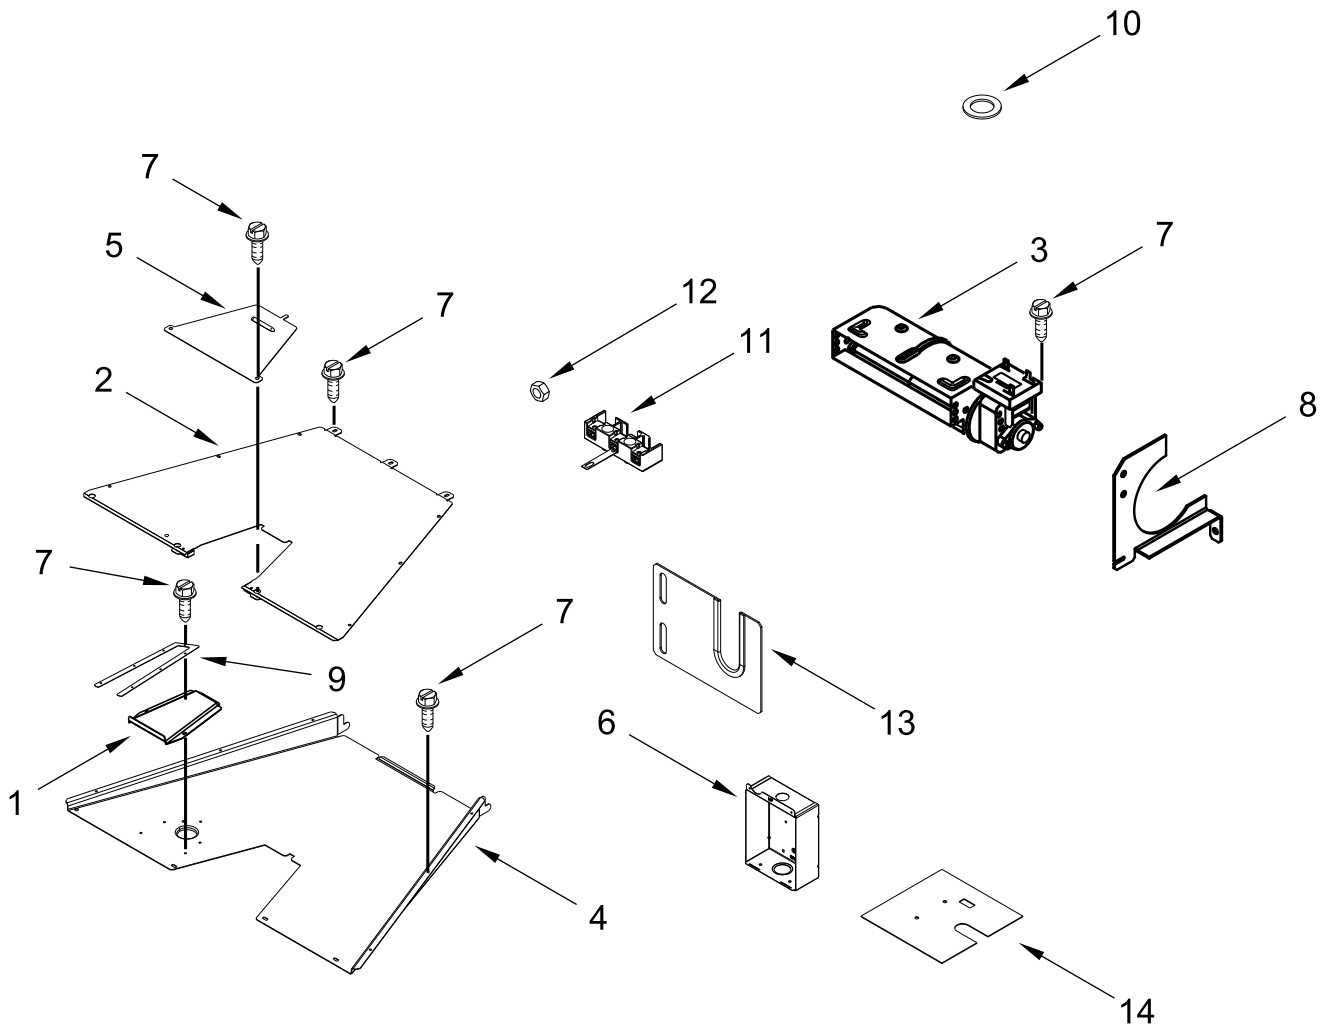

VENTING PARTS

VENTING PARTS

<u>Illus.</u> <u>No.</u>	<u>Part No.</u>	<u>Description</u>	<u>Illus.</u> <u>No.</u>	<u>Part No.</u>	<u>Description</u>	<u>Illus.</u> <u>No.</u>	<u>Part No.</u>	<u>Description</u>
1	W10818234	Slope, Exhaust Vent (30")	6	W10467022	Box, Terminal	13	W11106956	Cover, Channel
2	W11105223	Vent, Cooling Top (30")	7	7101P426-60	Screw	14	9759721	Insulator, Terminal Box
3	W11200129	Blower	8	W11047754	Bracket, Blower Mount			
4	W11105222	Vent, Cooling Bottom (30")	9	W10270397	Seal, Vent Slope (30")			
5	W11109518	Plate, Cooling Latch	10	W10270396	Seal, Chimney			
			11	9761958	Block, Terminal			
			12	112432	Nut, Hex