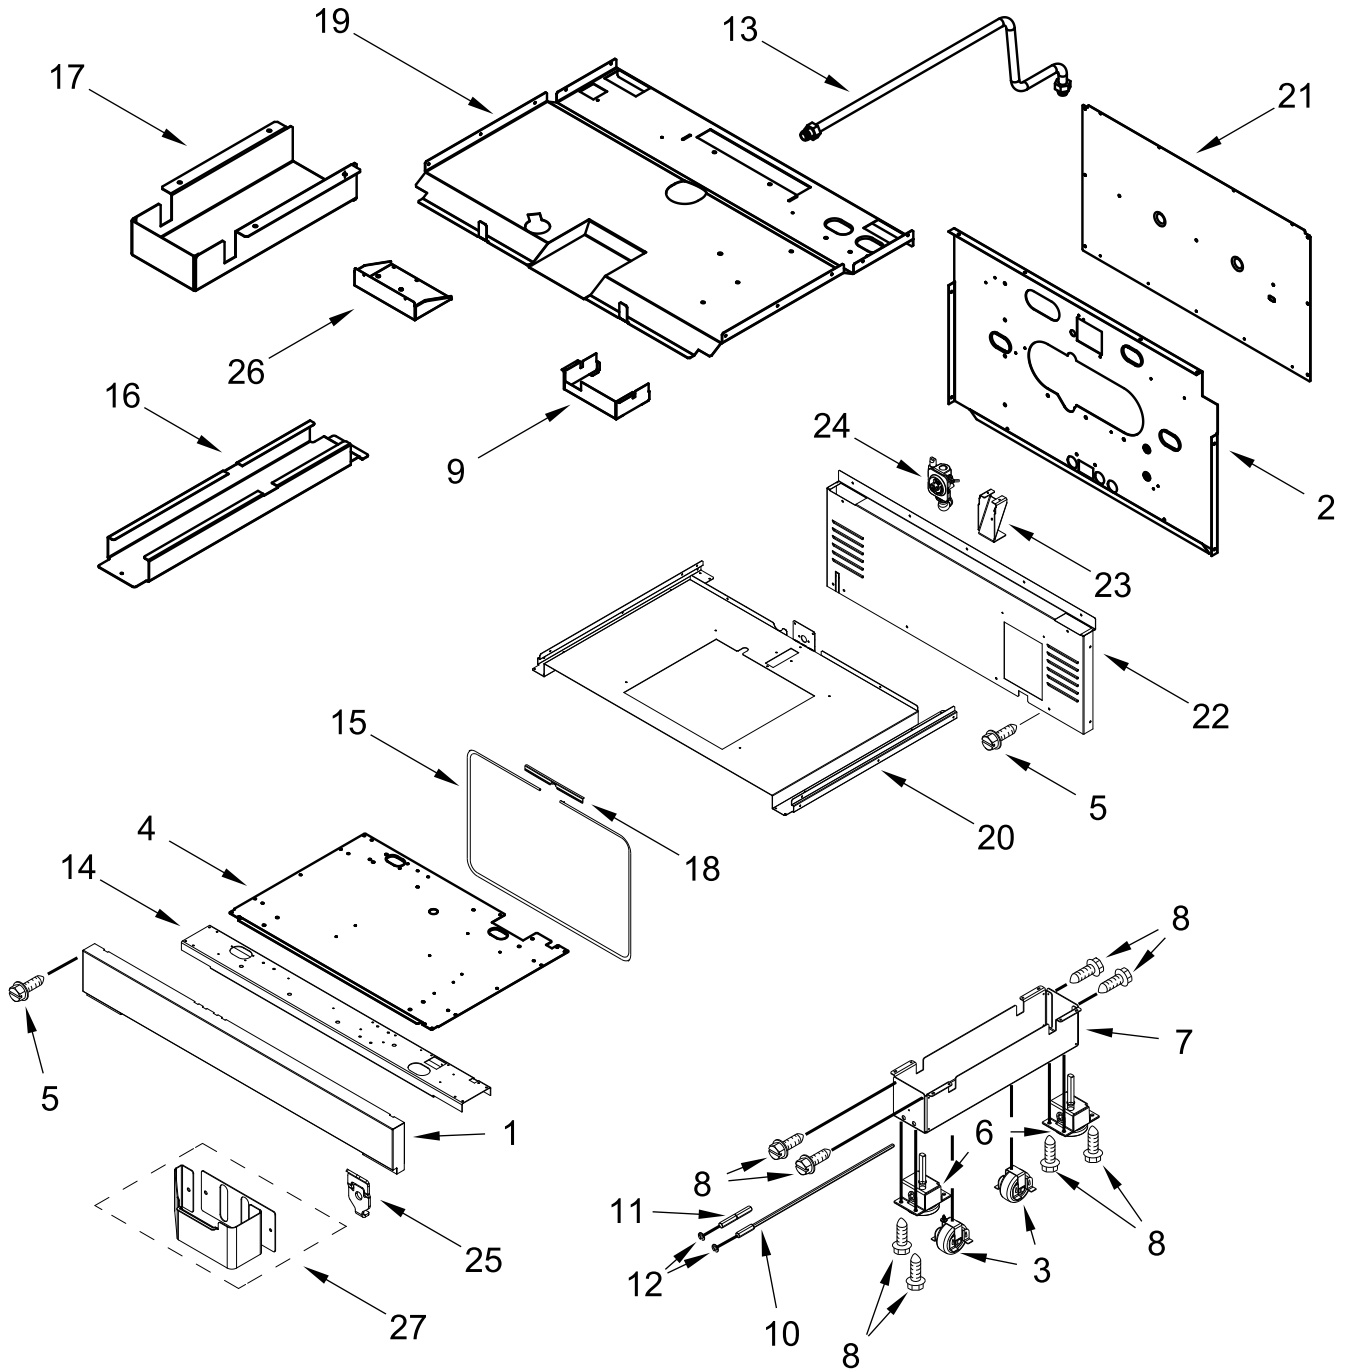

CHASSIS PARTS

CHASSIS PARTS

<u>Illus. No.</u>	<u>Part No.</u>	<u>Description</u>	<u>Illus. No.</u>	<u>Part No.</u>	<u>Description</u>	<u>Illus. No.</u>	<u>Part No.</u>	<u>Description</u>
1	W11394776	Kickplate	12	489504	E-Ring	22	W11034134	Panel, Back Bottom
2	W11105911	Back, Chassis	13	W11106963	Tube, Pressure Regulator	23	W11096823	Bracket, Pressure Regulator
3	W10138054	Assembly, Roller	14	W11087491	Support, Channel	24	W10449140	Regulator, Pressure
4	W11109583	Duct, Bottom (30")	15	W11115328	Gasket, Oven (30")	25	W11036559	Spring Clip, Range
5	7101P426-60	Screw	16	W11050145	Duct-Chassis, Rear	26	W11106341	Drawer, Appliance Manager
6	9760860	Leveler	17	W11084360	Channel, Wire	27	W11199181	Cover, Foot (Left)
7	W10908710	Base, Leveling Leg	18	W11362015	Retainer, Gasket (9" Long)		W11199178	Cover, Foot (Right)
8	4449743	Screw	19	W11037137	Top, Chassis			
9	W11106335	Cabinet, Appliance Manager	20	W11040802	Chassis, Bottom			
10	W10115869	Shaft, Long	21	W11103334	Panel, Back Top			
11	W10115793	Shaft, Short