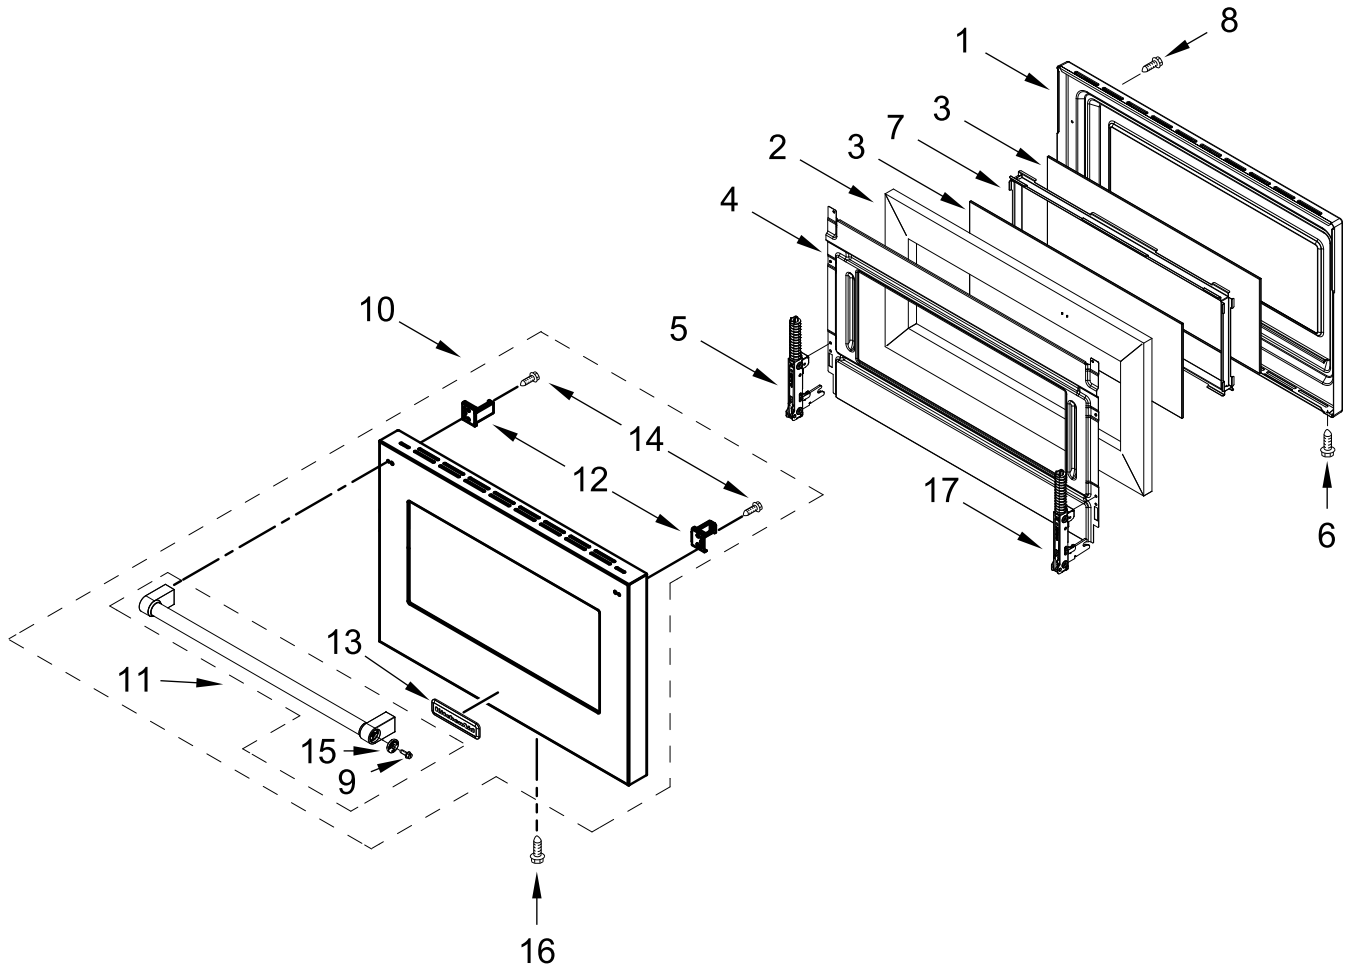

OVEN DOOR PARTS

OVEN DOOR PARTS

<u>Illus.</u> <u>No.</u>	<u>Part No.</u>	<u>Description</u>	<u>Illus.</u> <u>No.</u>	<u>Part No.</u>	<u>Description</u>	<u>Illus.</u> <u>No.</u>	<u>Part No.</u>	<u>Description</u>
1	W11036771	Liner, Door	7	W10272594	Frame, Glass	12	W11197830	Bracket, Handle
2	W10321285	Insulation, Door	8	W10898280	Screw	13	W10518672	Badge
3	W11184409	Glass, Inner	9	W10656499	Screw	14	W10276043	Screw
4	W11194821	Retainer, Glass	10	W11389283	Assembly, Outer Door (Includes Handle)	15	W11221410	Medallion, Handle
5	W11390105	Hinge, Door (Left)	11	W11221412	Assembly, Door Handle	16	W10162096	Screw
6	W10607120	Screw				17	W11390124	Hinge, Dual (Right)