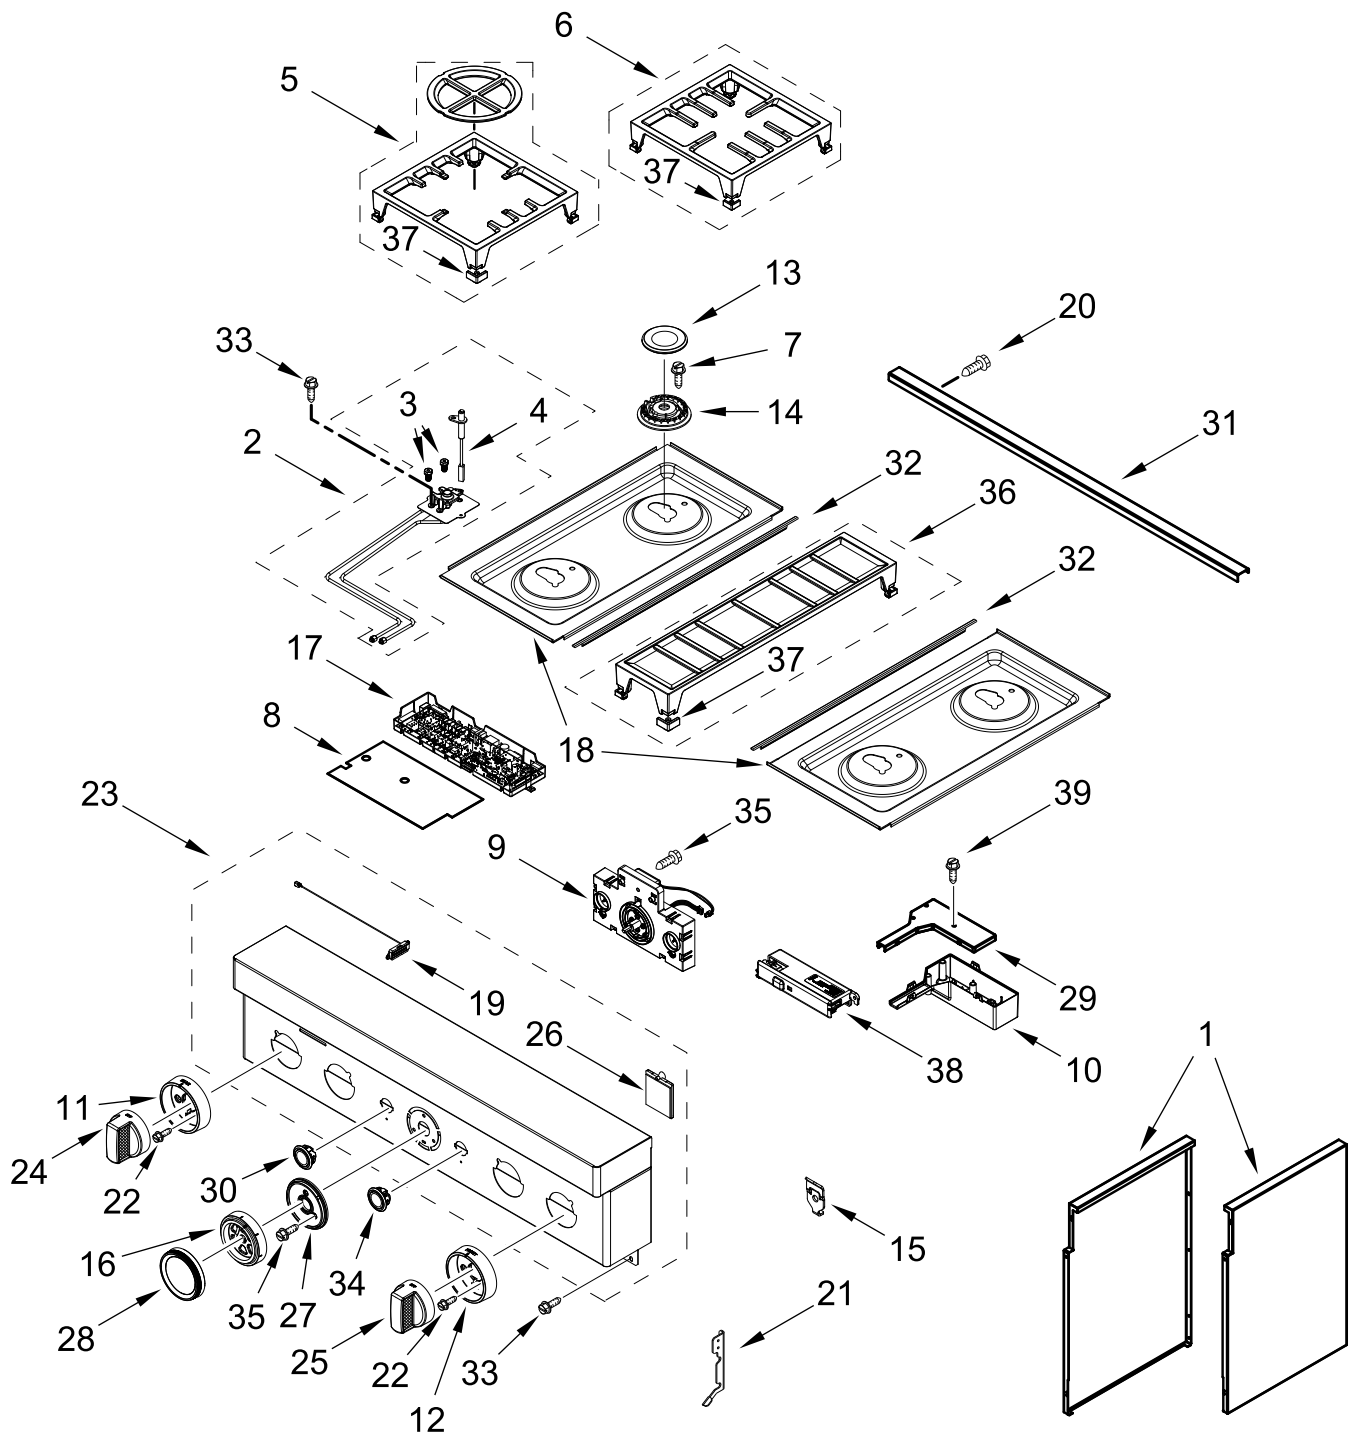

COOKTOP, BURNER AND GRATE PARTS