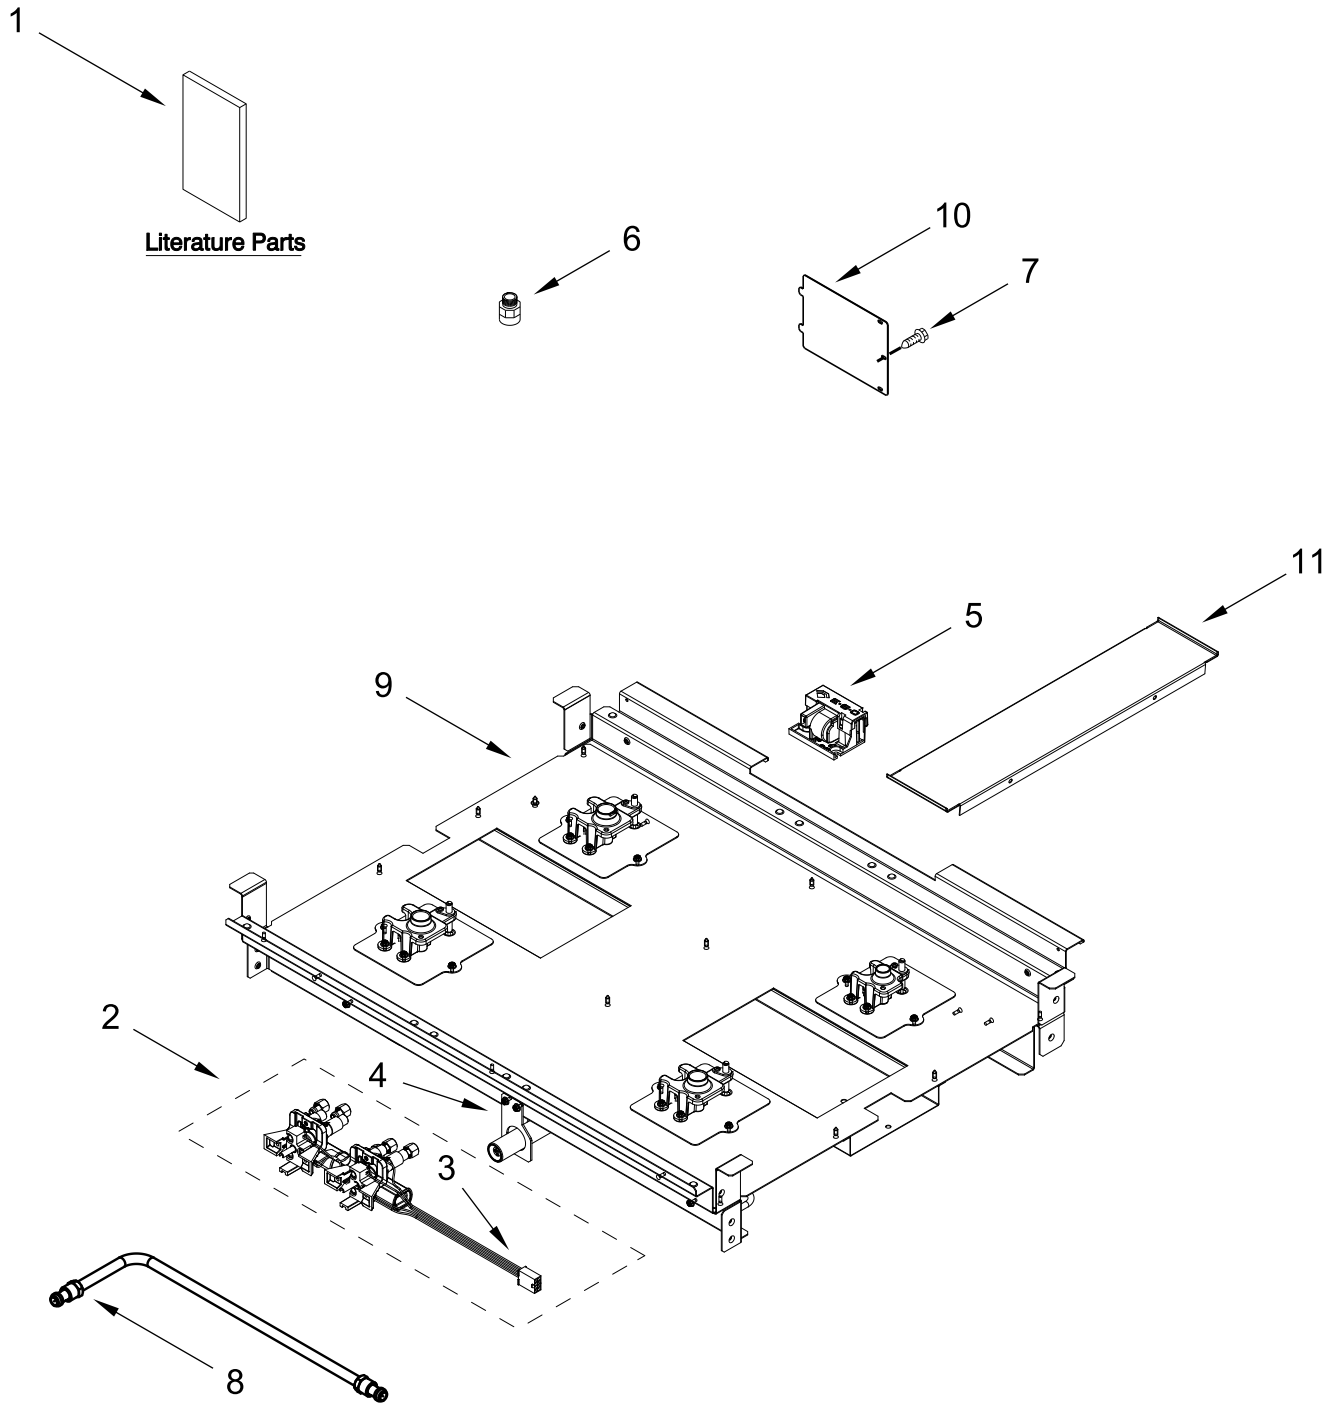

KitchenAid®

30" DUAL-FUEL FREESTANDING RANGE

MODELS:

KFDC500JMH00 (Matte Milkshake)

BURNER BOX PARTS

BURNER BOX PARTS

<u>Illus. No.</u>	<u>Part No.</u>	<u>Description</u>	<u>Illus. No.</u>	<u>Part No.</u>	<u>Description</u>	<u>Illus. No.</u>	<u>Part No.</u>	<u>Description</u>
1		Literature Parts	3	W10903728	Switch, Harness	11	W11121361	Filler, Cooktop
	W11114331	Guide, Use And Care	4	W11121194	Bracket, Manifold			FOLLOWING PARTS NOT ILLUSTRATED
	W11114334	Instructions, Installation	5	W11121317	Module, Spark		W11200301	Harness, Main (30")
	W11184759	Guide, Internet Connectivity	6	4453116	Adapter, Male		W11200328	Harness, Cooktop
	W11202391	Diagram, Wiring (Cooktop)	7	7101P426-60	Screw		W10780278	Harness, Door Lock
	W11202385	Diagram, Wiring (Oven)	8	W10892281	Tube, Manifold Supply (Left)		W11200325	Harness, Communication
	W11202289	Sheet, Tech		W10892292	Tube, Manifold Supply (Right)		W11242785	Harness, WIFI
	W11114332	Guide, Quick Start	9		Box, Burner (Not Serviced)		W11212216	Cord, Power
2	W10892994	Assembly, Valve Manifold (Left Front, Left Rear)	10	W10115843	Cover, Ignition		9759877	Retainer, Strain Relief
	W10892997	Assembly, Valve Manifold (Right Front, Right Rear)					4450800	Screw, Grounding
							9757778	Bushing, Snap Split
							W10253333	Bracket, Anti-Tip
							7101P485-60	Screw, Anti-Tip Kit
							W11238042	Kit, LP Conversion