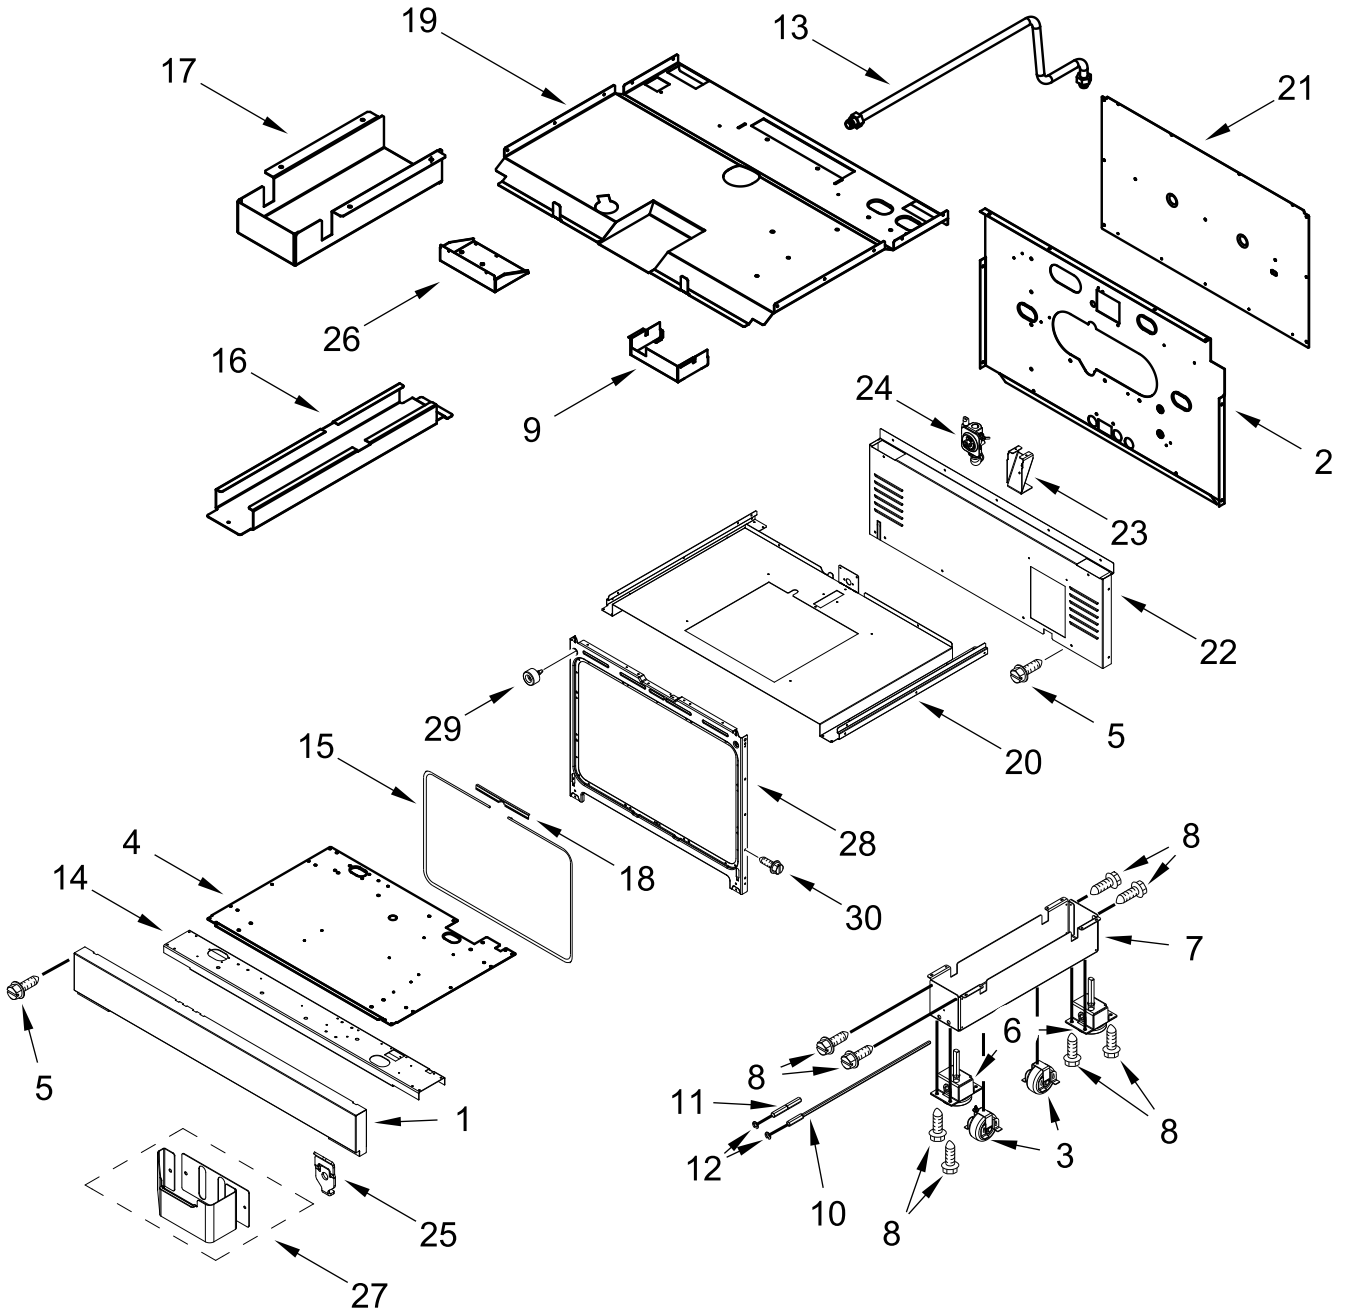

CHASSIS PARTS

CHASSIS PARTS

<u>Illus.</u> <u>No.</u>	<u>Part No.</u>	<u>Description</u>	<u>Illus.</u> <u>No.</u>	<u>Part No.</u>	<u>Description</u>	<u>Illus.</u> <u>No.</u>	<u>Part No.</u>	<u>Description</u>
1	W11394783	Kickplate	13	W11106963	Tube, Pressure Regulator	23	W11096823	Bracket, Pressure Regulator
2	W11089589	Back, Chassis	14	W11087493	Support, Channel	24	W10449140	Regulator, Pressure
3	W10138054	Assembly, Roller	15	W11115330	Gasket, Oven (36")	25	W11036559	Spring Clip, Range
4	W11095572	Duct, Bottom (36")	16	W11050145	Duct-Chassis, Rear	26	W11106341	Drawer, Appliance Manager
5	7101P426-60	Screw	17	W11084360	Channel, Wire	27	W11199181	Cover, Foot (Left)
6	9760860	Leveler	18	W11362015	Retainer, Gasket (9" Long)		W11199178	Cover, Foot (Right)
7	W10908710	Base, Leveling Leg	19	W11037135	Top, Chassis	28	W11192749	Frame, Front
8	4449743	Screw	20	W11040801	Chassis, Bottom	29	W10351278	Bumper & Screw
9	W11106335	Cabinet, Appliance Manager	21	W11103333	Panel, Back Top	30	3196560	Screw
10	W10115869	Shaft, Long	22	W11034133	Panel, Back Bottom			
11	W10115793	Shaft, Short						
12	489504	E-Ring