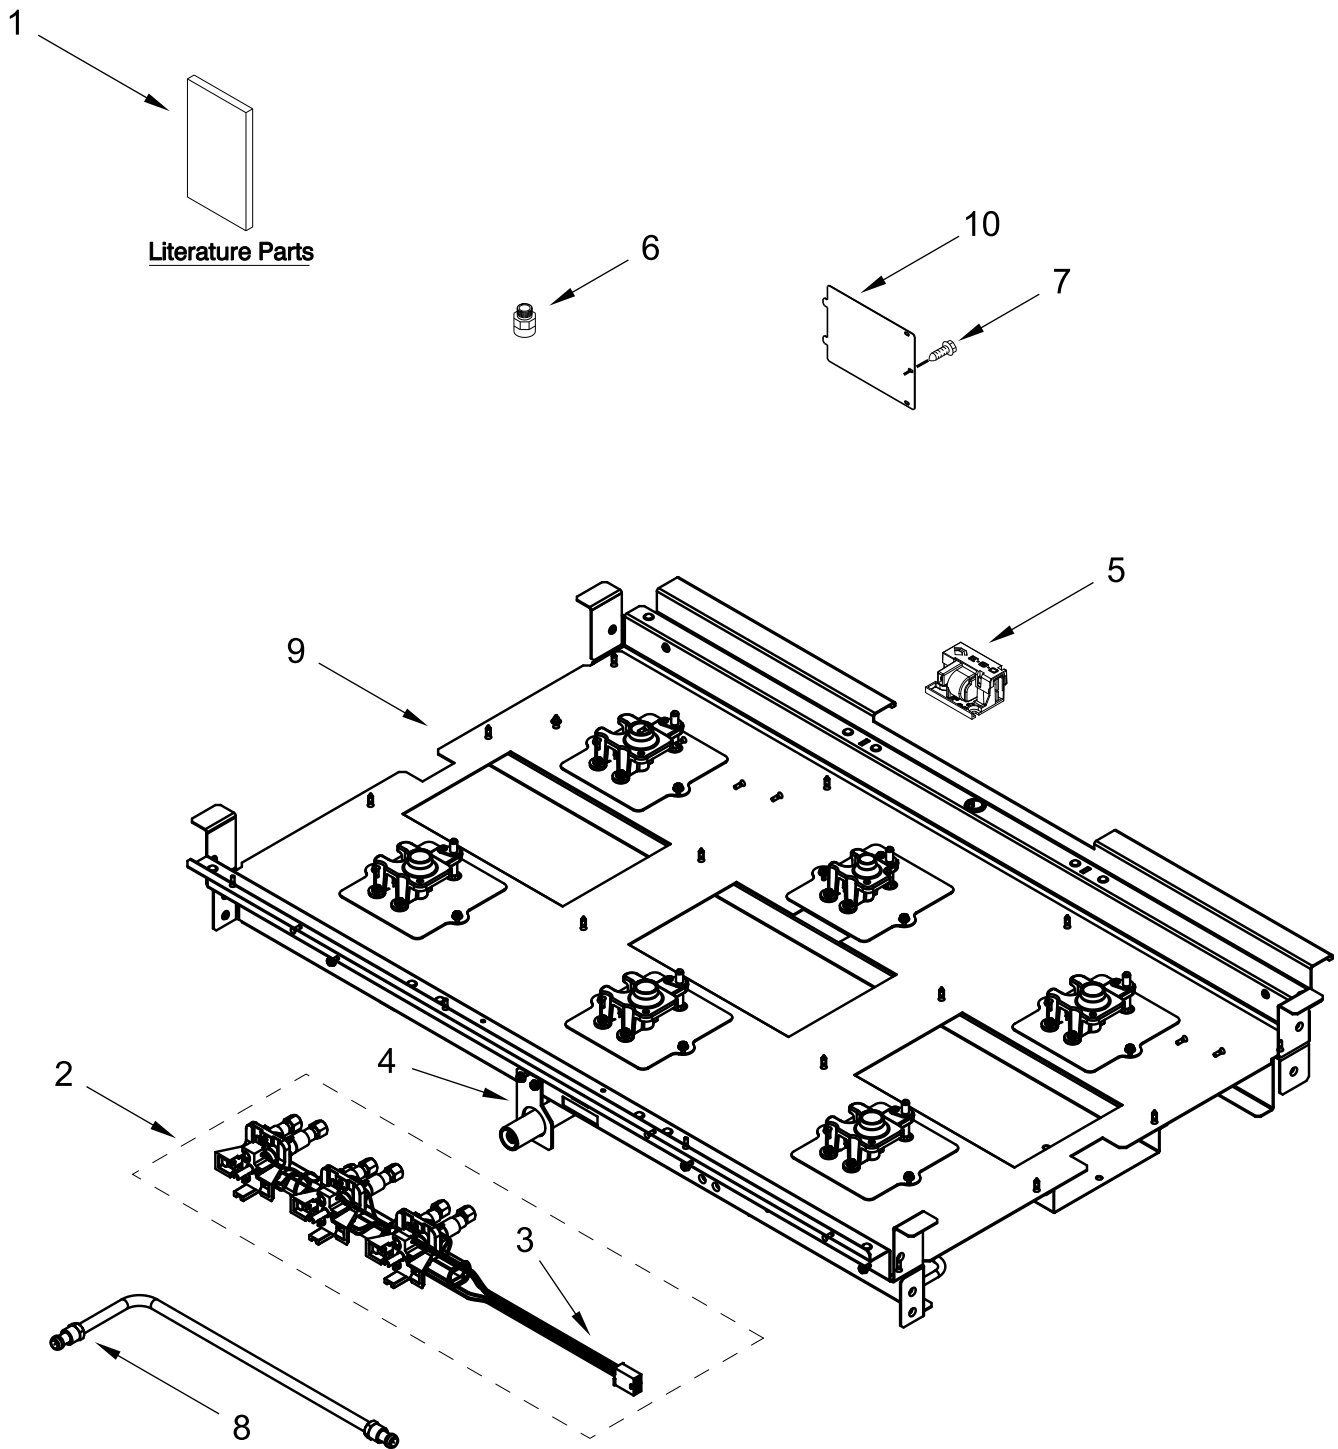

KitchenAid®

36" DUAL-FUEL FREESTANDING RANGE WITH 6 BURNERS

MODELS:

KFDC506JMH00 (Matte Milkshake)

BURNER BOX PARTS

BURNER BOX PARTS

<u>Illus. No.</u>	<u>Part No.</u>	<u>Description</u>	<u>Illus. No.</u>	<u>Part No.</u>	<u>Description</u>	<u>Illus. No.</u>	<u>Part No.</u>	<u>Description</u>
1		Literature Parts	2	W10892995	Assembly, Valve Manifold	10	W10115843	Cover, Ignition
	W11114331	Guide, Use And Care			(Left Front, Left Rear, Center Rear)			FOLLOWING PARTS NOT ILLUSTRATED
	W11114334	Instructions, Installation		W10893005	Assembly, Valve Manifold		W11200303	Harness, Main (36")
	W11184759	Guide, Internet Connectivity			(Center Front, Right Front, Right Rear)		W11200332	Harness, Cooktop
	W11202391	Diagram, Wiring (Cooktop)					W10780278	Harness, Door Lock
	W11202385	Diagram, Wiring (Oven)	3	W10903729	Switch, Harness		W11200325	Harness, Communication
	W11202289	Sheet, Tech	4	W11121194	Bracket, Manifold		W11242785	Harness, WIFI
	W11114332	Guide, Quick Start	5	W11121317	Module, Spark		W11212216	Cord, Power
			6	4453116	Adapter, Male		9759877	Retainer, Strain Relief
			7	7101P426-60	Screw		4450800	Screw, Grounding
			8	W10892073	Tube, Manifold Supply (Left)		9757778	Bushing, Snap Split
				W10892334	Tube, Manifold Supply (Right)		W10253333	Bracket, Anti-Tip
			9		Box, Burner (Not Serviced)		7101P485-60	Screw, Anti-Tip Kit
							W11238042	Kit, LP Conversion