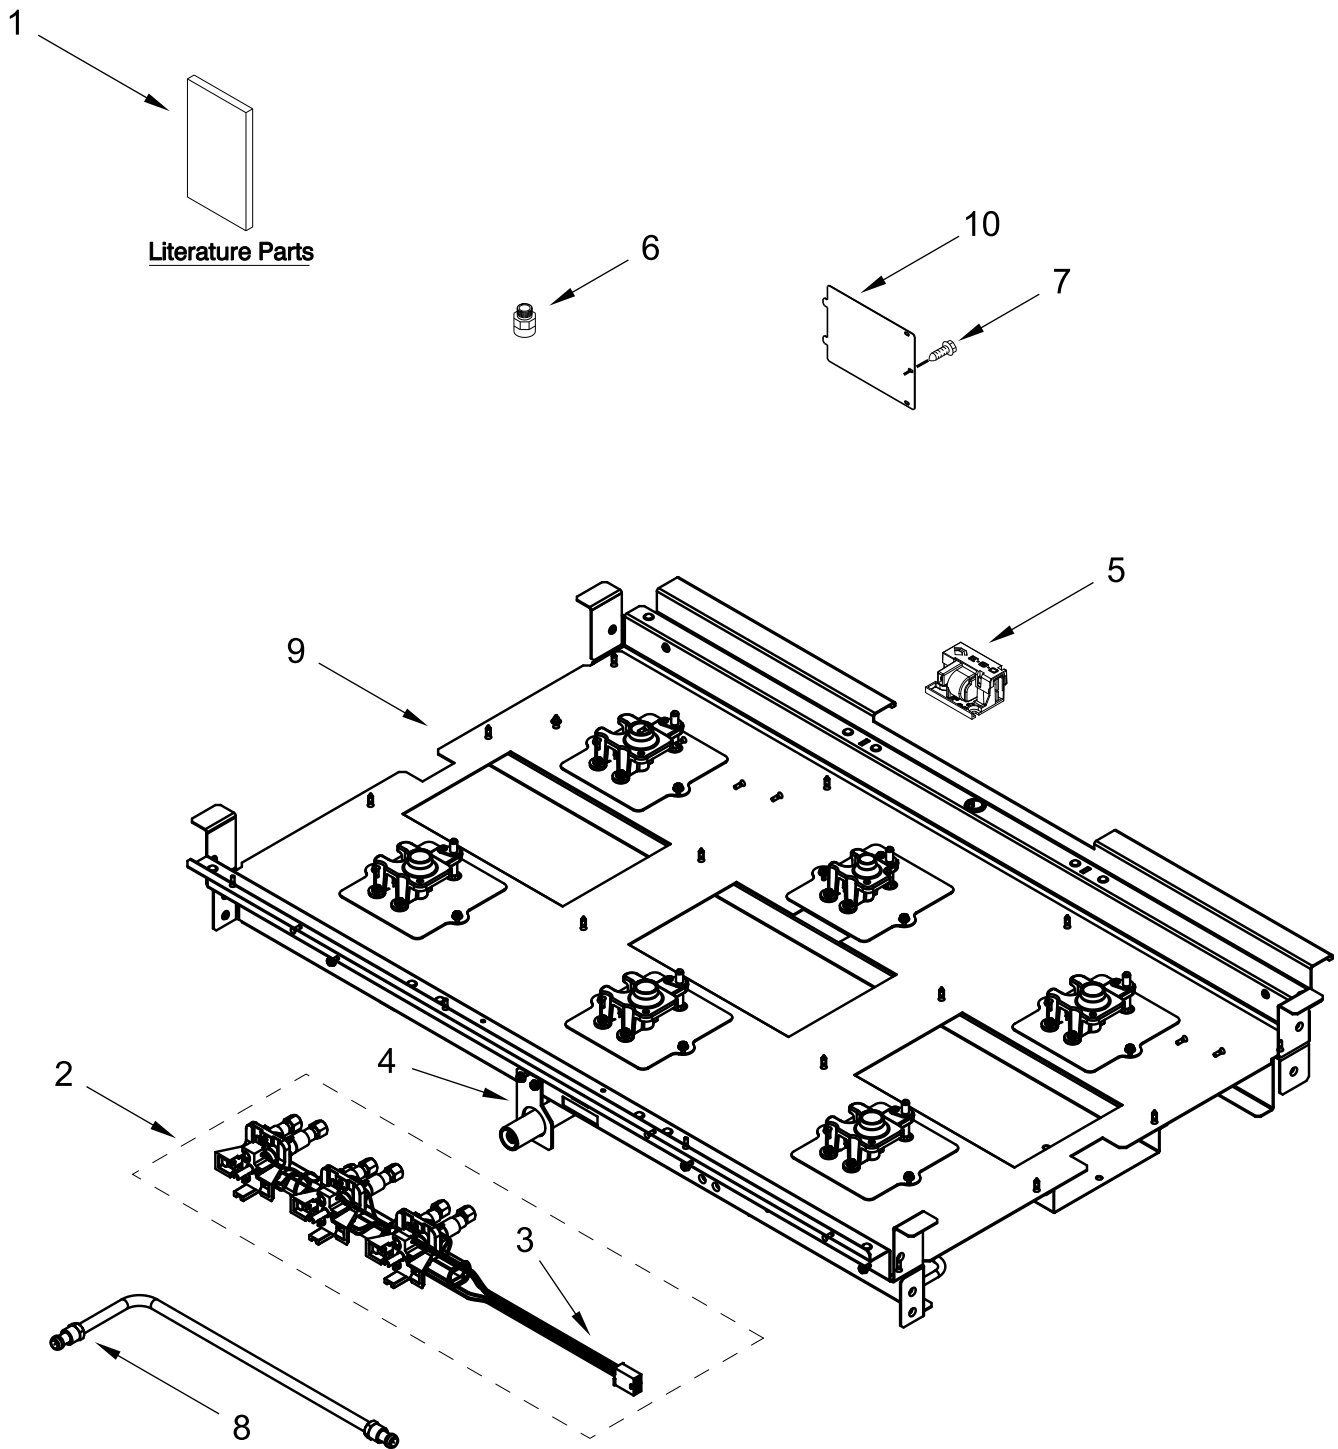

KitchenAid®

36" DUAL-FUEL FREESTANDING RANGE WITH 6 BURNERS

MODELS:

KFDC506JSC00 (Scorched Orange)

BURNER BOX PARTS

BURNER BOX PARTS

<u>Illus. No.</u>	<u>Part No.</u>	<u>Description</u>	<u>Illus. No.</u>	<u>Part No.</u>	<u>Description</u>	<u>Illus. No.</u>	<u>Part No.</u>	<u>Description</u>
1		Literature Parts	2	W10892995	Assembly, Valve Manifold	10	W10115843	Cover, Ignition
	W11114331	Guide, Use And Care			(Left Front, Left Rear, Center Rear)			FOLLOWING PARTS NOT ILLUSTRATED
	W11114334	Instructions, Installation		W10893005	Assembly, Valve Manifold		W11200303	Harness, Main (36")
	W11184759	Guide, Internet Connectivity			(Center Front, Right Front, Right Rear)		W11200332	Harness, Cooktop
	W11202391	Diagram, Wiring (Cooktop)					W10780278	Harness, Door Lock
	W11202385	Diagram, Wiring (Oven)	3	W10903729	Switch, Harness		W11200325	Harness, Communication
	W11202289	Sheet, Tech	4	W11121194	Bracket, Manifold		W11242785	Harness, WIFI
	W11114332	Guide, Quick Start	5	W11121317	Module, Spark		W11212216	Cord, Power
			6	4453116	Adapter, Male		9759877	Retainer, Strain Relief
			7	7101P426-60	Screw		4450800	Screw, Grounding
			8	W10892073	Tube, Manifold Supply (Left)		9757778	Bushing, Snap Split
				W10892334	Tube, Manifold Supply (Right)		W10253333	Bracket, Anti-Tip
			9		Box, Burner (Not Serviced)		7101P485-60	Screw, Anti-Tip Kit
							W11238042	Kit, LP Conversion