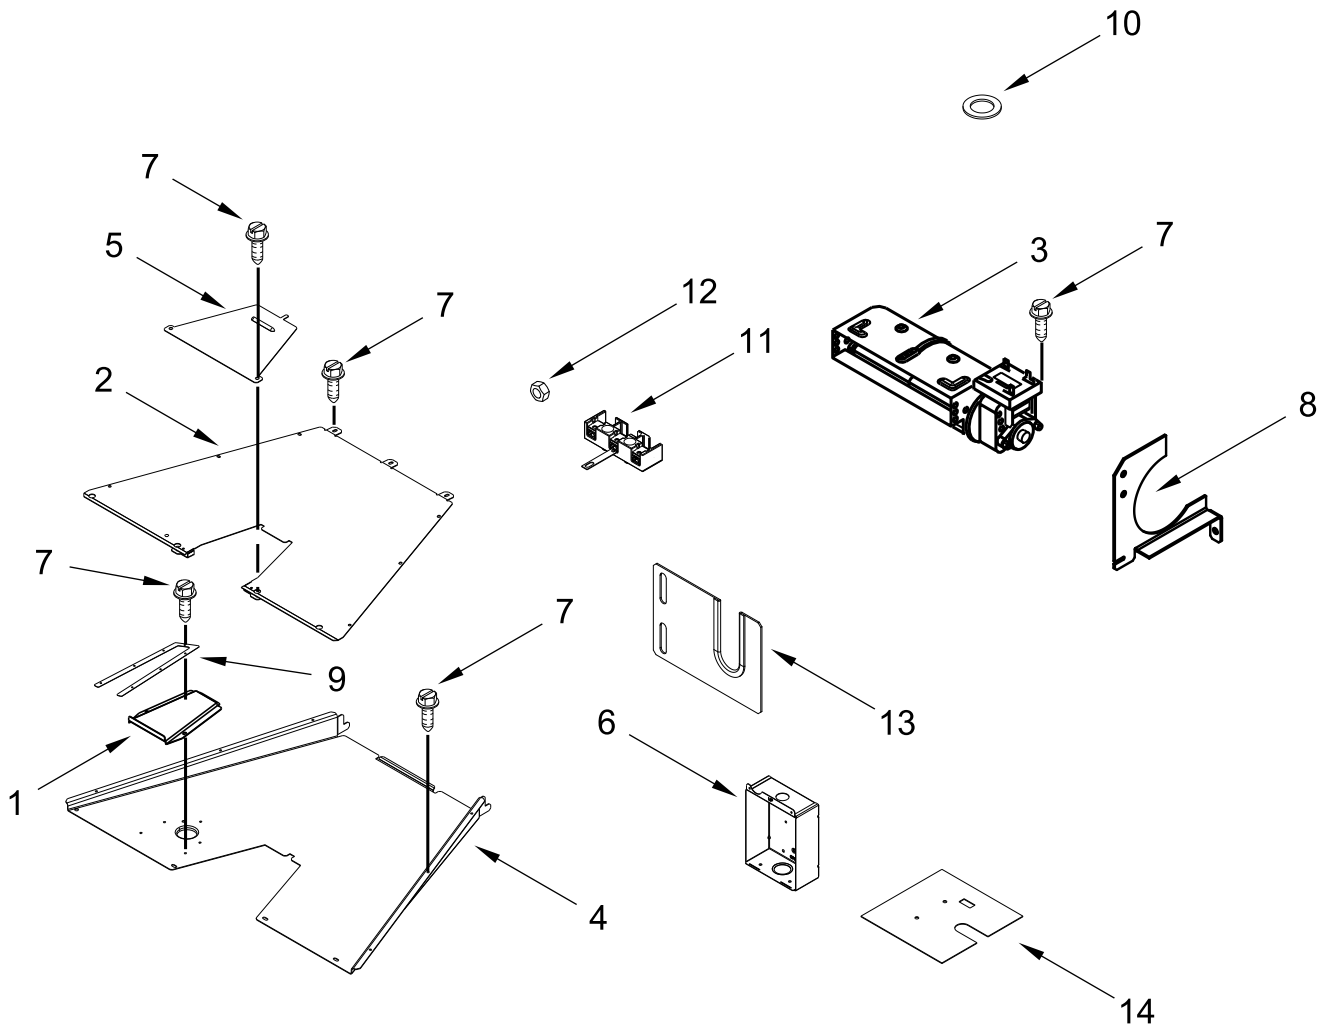

VENTING PARTS

VENTING PARTS

<u>Illus.</u> <u>No.</u>	<u>Part No.</u>	<u>Description</u>	<u>Illus.</u> <u>No.</u>	<u>Part No.</u>	<u>Description</u>	<u>Illus.</u> <u>No.</u>	<u>Part No.</u>	<u>Description</u>
1	W10818234	Slope, Exhaust Vent (30")	6	W10467022	Box, Terminal	13	W11106956	Cover, Channel
2	W11105223	Vent, Cooling Top (30")	7	7101P426-60	Screw	14	9759721	Insulator, Terminal Box
3	W11200129	Blower	8	W11047754	Bracket, Blower Mount			
4	W11105222	Vent, Cooling Bottom (30")	9	W10270397	Seal, Vent Slope (30")			
5	W11109518	Plate, Cooling Latch	10	W10270396	Seal, Chimney			
			11	9761958	Block, Terminal			
			12	112432	Nut, Hex