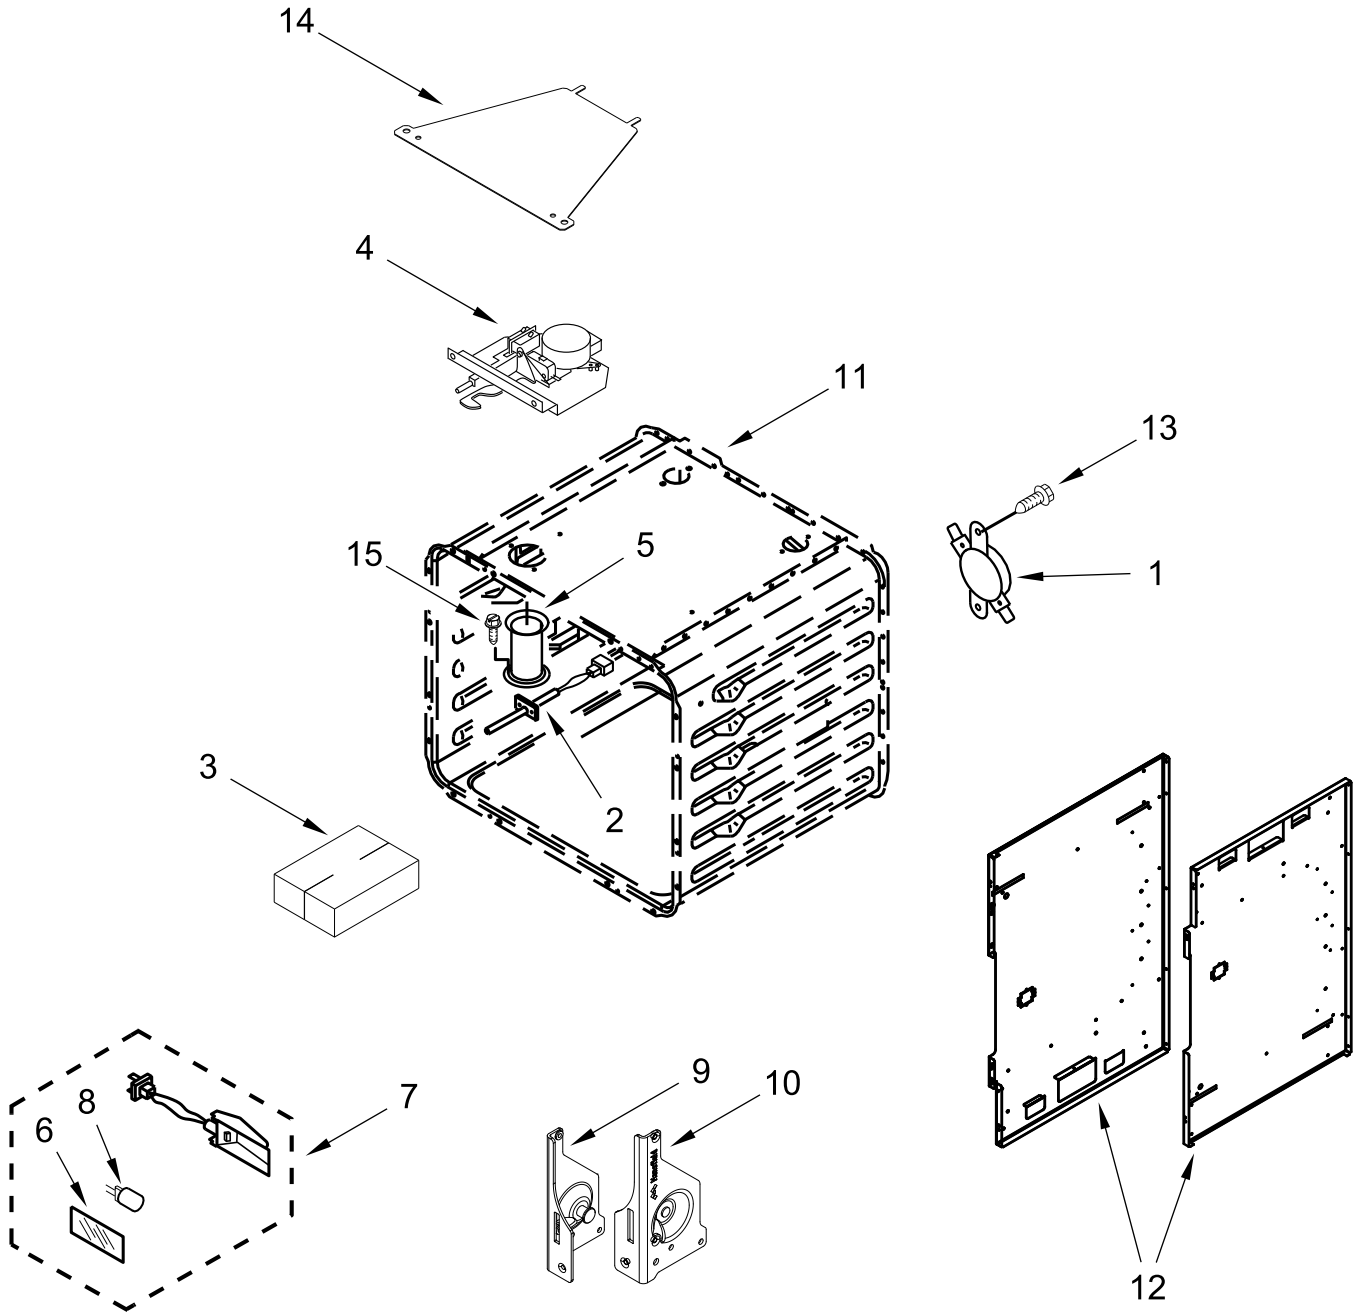

OVEN PARTS

OVEN PARTS

<u>Illus. No.</u>	<u>Part No.</u>	<u>Description</u>	<u>Illus. No.</u>	<u>Part No.</u>	<u>Description</u>	<u>Illus. No.</u>	<u>Part No.</u>	<u>Description</u>
1	4449751	Thermostat (TOD)	9	W11096294	Receiver, Hinge (Left)	14	W10160858	Cover, Latch
2	W10622170	Probe, Sensor	10	W11096293	Receiver, Hinge (Right)	15	3196176	Screw
3	W10311009	Insulation, Broil Cover						FOLLOWING PARTS NOT ILLUSTRATED
4	W10830016	Latch, Motorized	11		Liner, Oven (Not Serviced)		W10282811	Insulation, Wrap
5	W11290663	Tube, Vent	12	W11102297	Chassis, Side (Left)		W11108226	Insulation, Back, 36"
6	W10169756	Lens, Light		W11102296	Chassis, Side (Right)		3400968	Nut
7	W11223932	Assembly, Oven Light						
8	W10169757	Bulb, Light	13	7101P426-60	Screw