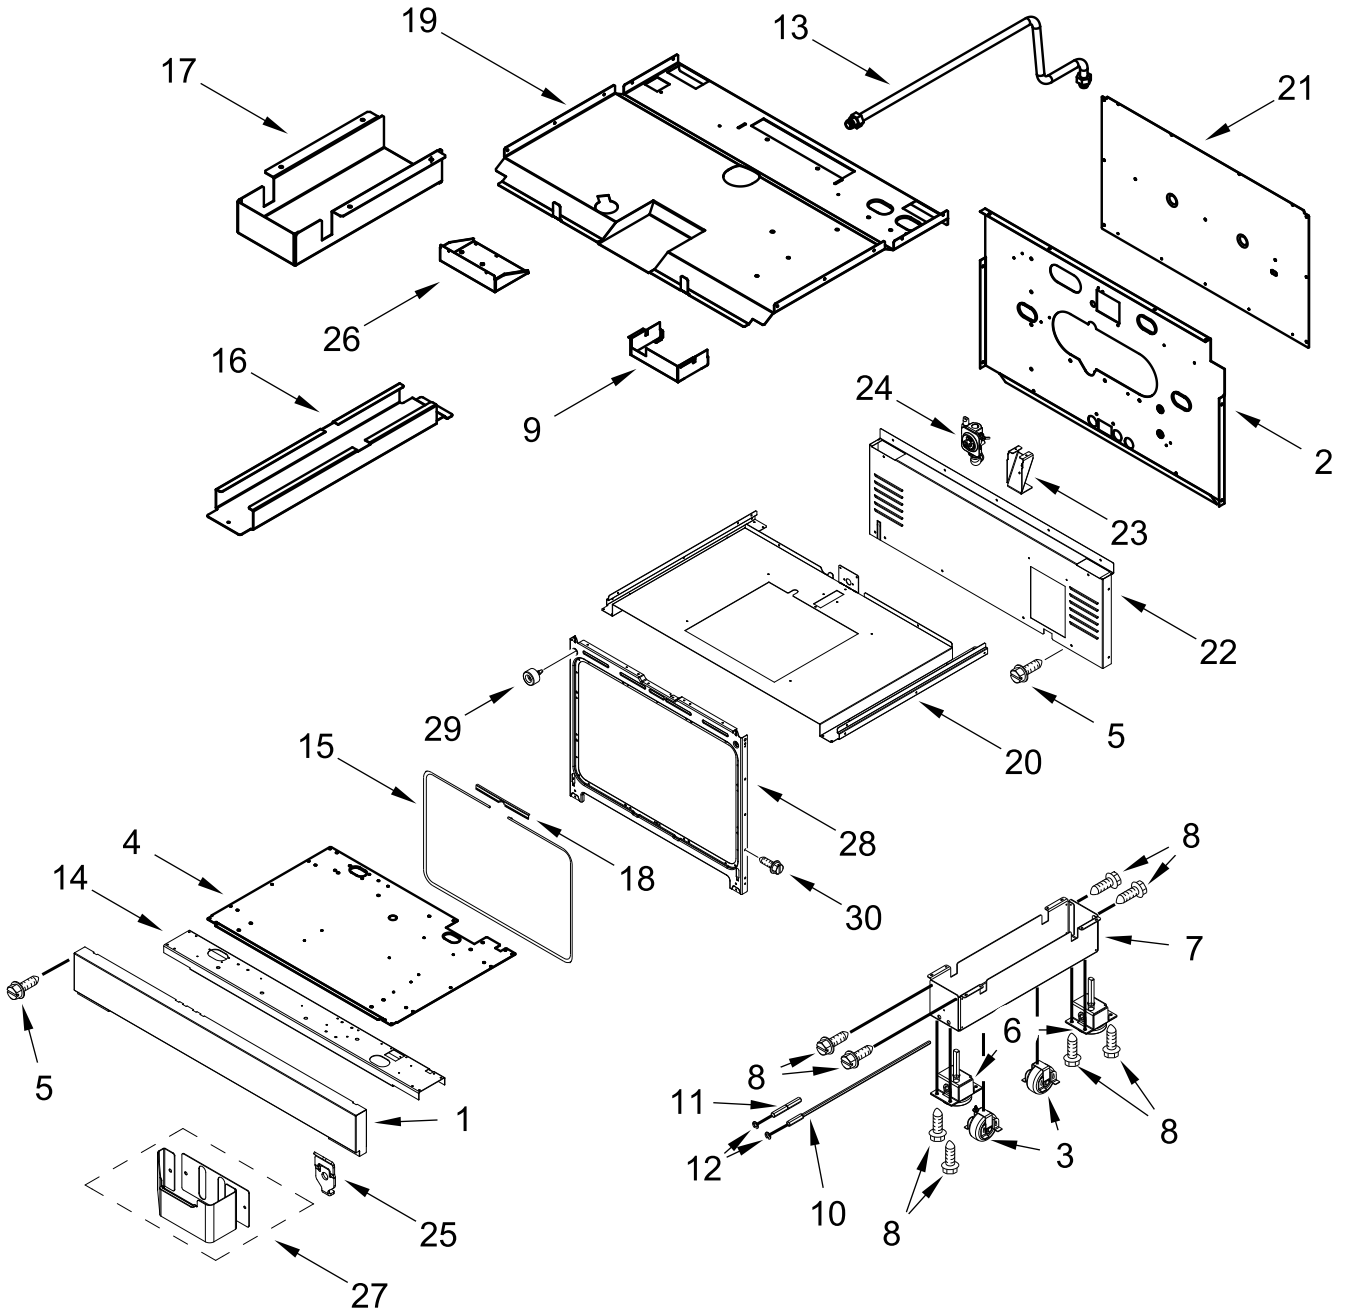

CHASSIS PARTS

CHASSIS PARTS

<u>Illus.</u> <u>No.</u>	<u>Part No.</u>	<u>Description</u>	<u>Illus.</u> <u>No.</u>	<u>Part No.</u>	<u>Description</u>	<u>Illus.</u> <u>No.</u>	<u>Part No.</u>	<u>Description</u>
1	W11394788	Kickplate	13	W11106963	Tube, Pressure Regulator	23	W11096823	Bracket, Pressure Regulator
2	W11089589	Back, Chassis	14	W11087493	Support, Channel	24	W10449140	Regulator, Pressure
3	W10138054	Assembly, Roller	15	W11115330	Gasket, Oven (36")	25	W11036559	Spring Clip, Range
4	W11095572	Duct, Bottom (36")	16	W11050145	Duct-Chassis, Rear	26	W11106341	Drawer, Appliance Manager
5	7101P426-60	Screw	17	W11084360	Channel, Wire	27	W11199181	Cover, Foot (Left)
6	9760860	Leveler	18	W11362015	Retainer, Gasket (9" Long)		W11199178	Cover, Foot (Right)
7	W10908710	Base, Leveling Leg	19	W11037135	Top, Chassis	28	W11192749	Frame, Front
8	4449743	Screw	20	W11040801	Chassis, Bottom	29	W10351278	Bumper & Screw
9	W11106335	Cabinet, Appliance Manager	21	W11103333	Panel, Back Top	30	3196560	Screw
10	W10115869	Shaft, Long	22	W11034133	Panel, Back Bottom			
11	W10115793	Shaft, Short						
12	489504	E-Ring