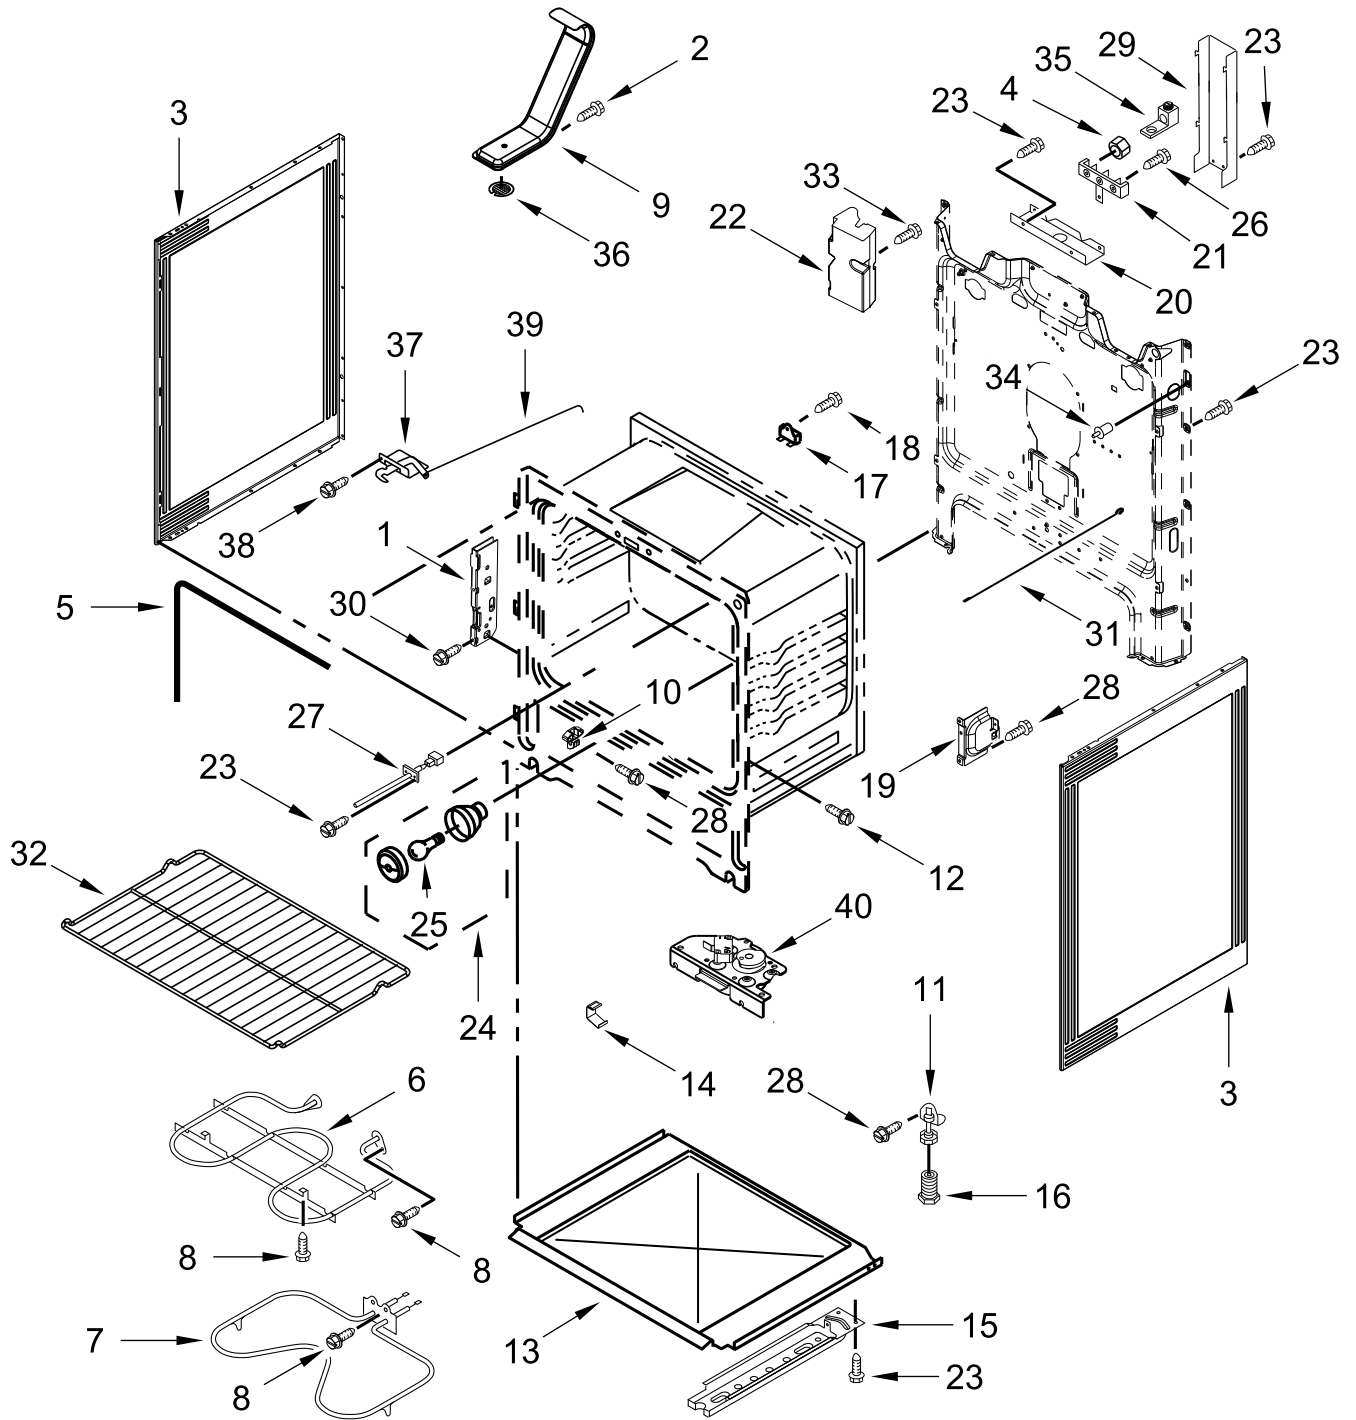

CHASSIS PARTS

CHASSIS PARTS

<u>Illus. No.</u>	<u>Part No.</u>	<u>Description</u>	<u>Illus. No.</u>	<u>Part No.</u>	<u>Description</u>	<u>Illus. No.</u>	<u>Part No.</u>	<u>Description</u>
1	W10289077	Receiver, Hinge	16	W10058460	Foot, Leveling	34	W10627802	Switch, Door
2	3196154	Screw	17	3196548	Fuse, Thermal	35	W10281322	Kit, Bare Wire Adapter Block
3		Panel, Side	18	3196172	Screw	36	W11092984	Screen, Vent
	W10162245	Black	19	W10404688	Clip, Oven Support	37	9761013	Assembly, Door Latch (Front)
4	3400029	Nut	20	3186034	Bracket, Service	38	3196560	Screw
5	W10658354	Seal, Door	21	W10245259	Block, Terminal	39	W10078380	Rod, Latch
6	9757340	Element, Broil	22	W10910404	Counterweight	40	W10107820	Assembly, Door Latch (Rear)
7	W11111743	Element, Bake	23	3196178	Screw			
8	3196174	Screw	24	W11175594	Assembly, Light			
9	W10134285	Tube, Vent	25	W10571723	Bulb, Halogen 40 Watts			
10	W10674705	Glide, Drawer Front						FOLLOWING PARTS NOT ILLUSTRATED
11	W10341186	Assembly, Front Foot	26	3400016	Screw		W10774939	Insulation, Wrap
12	W10067840	Screw	27	W10181986	Sensor, Oven		W11127325	Insulation, Back
13	8054068	Retainer, Insulation	28	3196169	Screw		W10333344	Insulation, Flue
14	W10137382	Clip, Panel	29	W10326122	Cover, Terminal Block			
15	W10390008	Assembly, Base Rail (Left)	30	W10031780	Screw			
	W10390007	Assembly, Base Rail (Right)	31	9757239	Rod, Door Switch			
			32	W10268578	Rack, Oven			
			33	W11034869	Screw