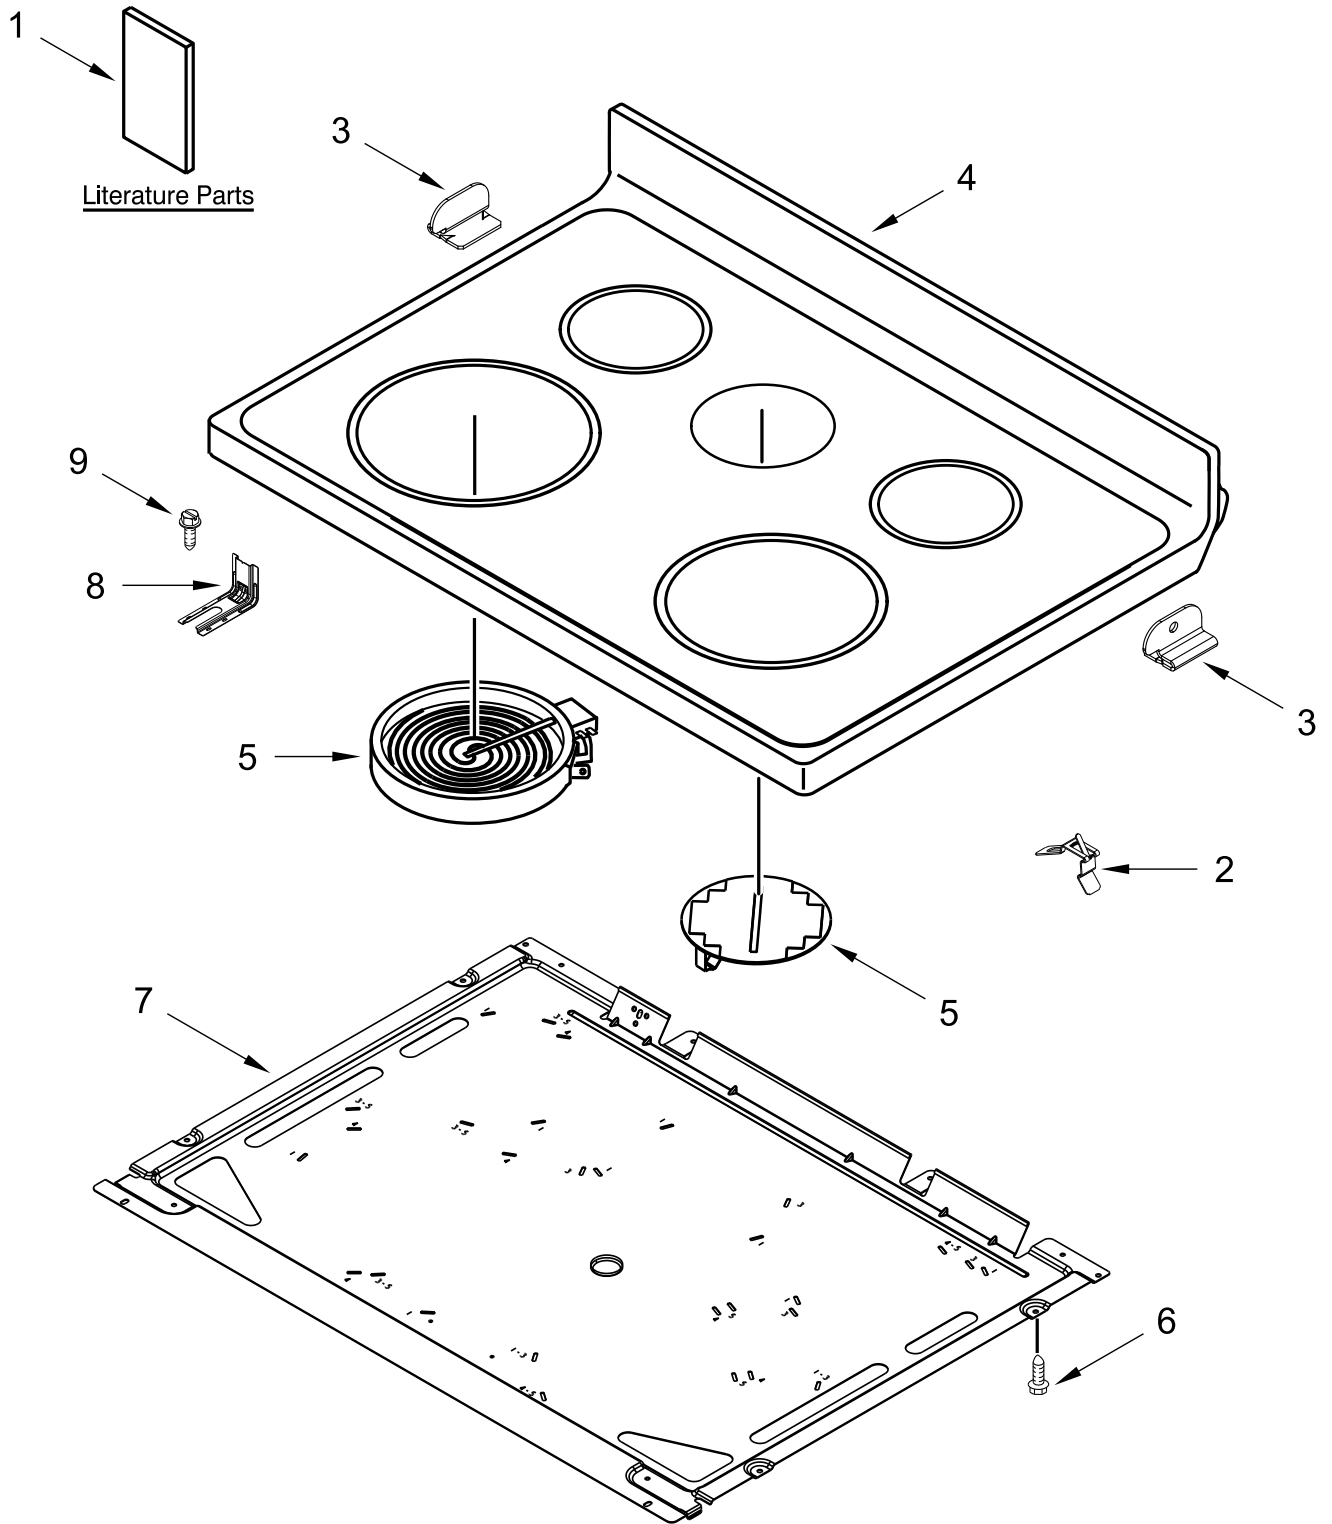

**30" ELECTRIC FREESTANDING STANDARD CLEAN RANGE
Fingerprint Resistant**

MODELS:

WFE525S0JZ0 (Stainless)

WFE525S0JV0 (Black Stainless)

COOKTOP PARTS

COOKTOP PARTS

<u>Illus. No.</u>	<u>Part No.</u>	<u>Description</u>	<u>Illus. No.</u>	<u>Part No.</u>	<u>Description</u>	<u>Illus. No.</u>	<u>Part No.</u>	<u>Description</u>
1		Literature Parts	5	W10275048	Element (3000/1400W)	9	7101P485-60	Screw, Anti-Tip Kit
	W11333088	Instructions, Installation			(Left Front)			FOLLOWING PARTS NOT ILLUSTRATED
	W11333073	Use and Care Guide		W10248261	Element (1200W)		W11344556	Harness, Main
	W11351201	Sheet, Tech			(Left Rear, Right Rear)		W11134603	Harness, Cooktop (Left)
	W11351207	Diagram, Wiring		8273992	Element (2500W)		W11134551	Harness, Cooktop (Right)
2	W10225448	Spring, Element		W10799048	Element, Warm Zone		W11134592	Harness, Warm Zone
3	W10607641	Bracket, Cooktop (Left)			(Center)			
	W10607642	Bracket, Cooktop (Right)	6	3196169	Screw			
4		Cooktop	7	W10691223	Pan, Radiant Element			
	W11034825	Black	8	W10306542	Bracket, Anti-Tip			

CONTROL PANEL PARTS

CONTROL PANEL PARTS

<u>Illus.</u> <u>No.</u>	<u>Part No.</u>	<u>Description</u>	<u>Illus.</u> <u>No.</u>	<u>Part No.</u>	<u>Description</u>	<u>Illus.</u> <u>No.</u>	<u>Part No.</u>	<u>Description</u>
1		Endcap	4	W10434452	Switch, Infinite (Dual)	6		Control, Electronic (LCX)
	W11130372	Black (Left)			(Left Front)		W11204519	Black
	W11130379	Black (Right)		3148951	Switch, Infinite	7	W10525121	Bracket, Console Mounting
2	W10695491	Bracket, Control			(Right Rear and Left Rear)			
3		Console, Assembly		3148954	Switch, Infinite (Orange)	8	W10134247	Shield, Heat
	W11027373	Stainless			(Right Front)	9	3400882	Screw
	W11344485	Black Stainless			Knob	10	8272473	Cover, Upper Rear
			5			11	3196178	Screw
				W11022717	Stainless			
				W11027166	Black Stainless			