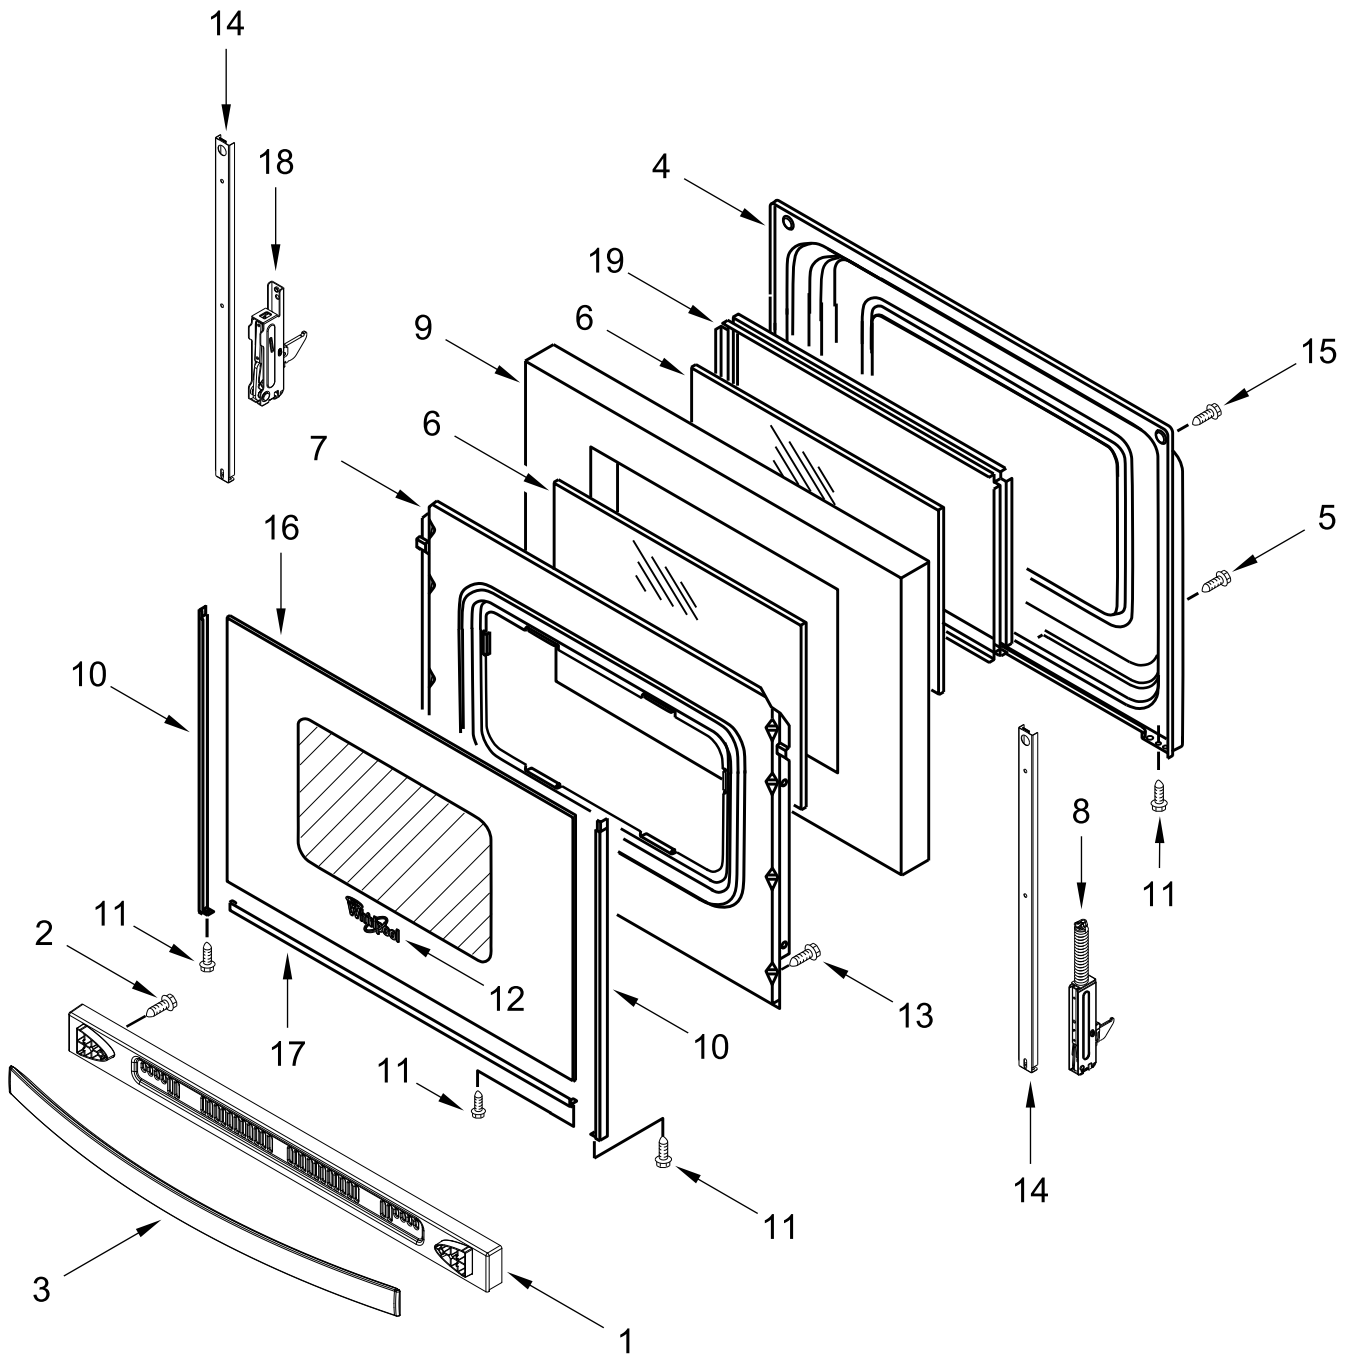

DOOR PARTS

DOOR PARTS

<u>Illus. No.</u>	<u>Part No.</u>	<u>Description</u>
1		Trim, Top (Includes Standoff)
	W11241393	Stainless
	W11241394	Black Stainless
2	W10480830	Screw
3		Handle, Door
	W11249084	Stainless
	W11249083	Black Stainless
4	9761344	Liner, Door
5	W10031790	Screw

<u>Illus. No.</u>	<u>Part No.</u>	<u>Description</u>
6	9758162	Glass, Inner
7	9761357	Retainer, Insulation
8	W10299224	Hinge, Active (With Spring)
9	W10278991	Insulation, Door Strip
10		Trim, Side
	W10746436	Black (Left)
	W10746435	Black (Right)
11	W10327235	Screw
12	W10884775	Nameplate

<u>Illus. No.</u>	<u>Part No.</u>	<u>Description</u>
13	W10031780	Screw
14	W10544179	Strap, Door
15	W10200660	Screw
16		Glass Assembly, Outer Door
	W10884159	Black
17		Trim, Lower
	8523177	Black
18	W10299227	Hinge, Door (Passive)
19	W10316950	Frame, Glass