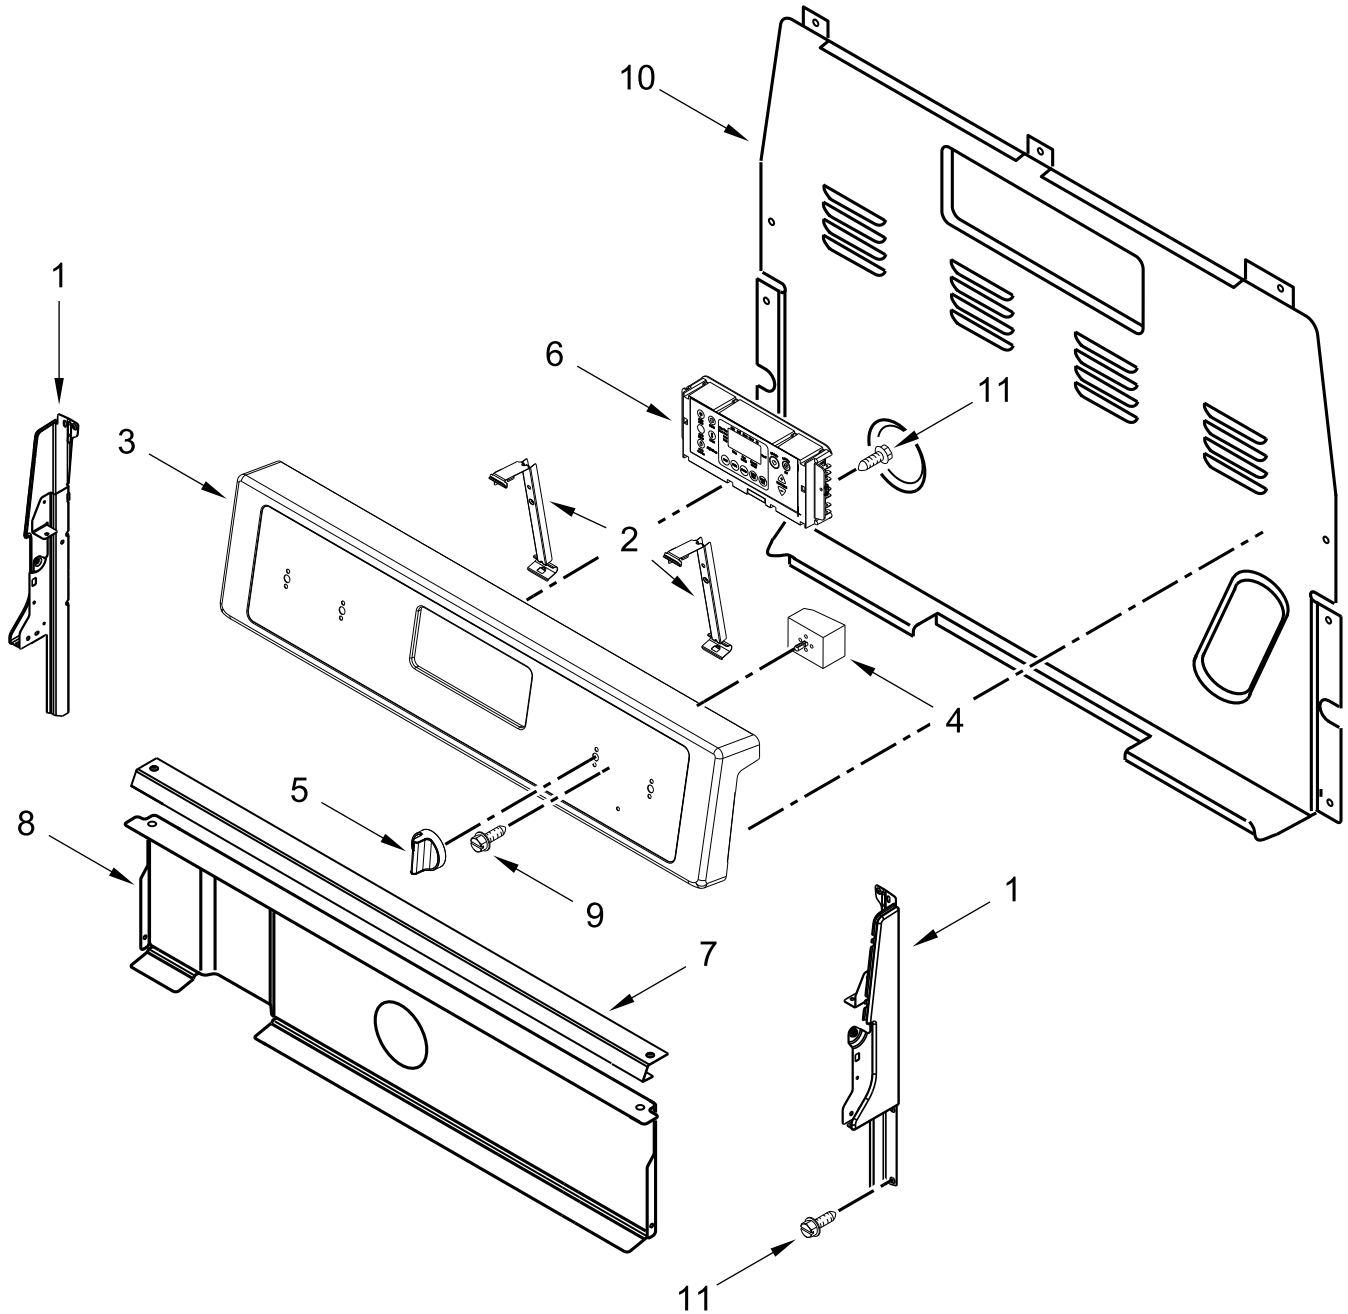

**30" ELECTRIC FREESTANDING STANDARD CLEAN RANGE
Fingerprint Resistant**

MODELS:

WFE525S0JZ0 (Stainless)

WFE525S0JV0 (Black Stainless)

COOKTOP PARTS

COOKTOP PARTS

<u>Illus. No.</u>	<u>Part No.</u>	<u>Description</u>	<u>Illus. No.</u>	<u>Part No.</u>	<u>Description</u>	<u>Illus. No.</u>	<u>Part No.</u>	<u>Description</u>
1		Literature Parts	5	W10275048	Element (3000/1400W)	9	7101P485-60	Screw, Anti-Tip Kit
	W11333088	Instructions, Installation			(Left Front)			FOLLOWING PARTS NOT ILLUSTRATED
	W11333073	Use and Care Guide		W10248261	Element (1200W)		W11344556	Harness, Main
	W11351201	Sheet, Tech			(Left Rear, Right Rear)		W11134603	Harness, Cooktop (Left)
	W11351207	Diagram, Wiring		8273992	Element (2500W)		W11134551	Harness, Cooktop (Right)
2	W10225448	Spring, Element		W10799048	Element, Warm Zone		W11134592	Harness, Warm Zone
3	W10607641	Bracket, Cooktop (Left)			(Center)			
	W10607642	Bracket, Cooktop (Right)	6	3196169	Screw			
4		Cooktop	7	W10691223	Pan, Radiant Element			
	W11034825	Black	8	W10306542	Bracket, Anti-Tip			

CONTROL PANEL PARTS

CONTROL PANEL PARTS

<u>Illus.</u> <u>No.</u>	<u>Part No.</u>	<u>Description</u>	<u>Illus.</u> <u>No.</u>	<u>Part No.</u>	<u>Description</u>	<u>Illus.</u> <u>No.</u>	<u>Part No.</u>	<u>Description</u>
1		Endcap	4	W10434452	Switch, Infinite (Dual)	6		Control, Electronic (LCX)
	W11130372	Black (Left)			(Left Front)		W11204519	Black
	W11130379	Black (Right)		3148951	Switch, Infinite	7	W10525121	Bracket, Console Mounting
2	W10695491	Bracket, Control			(Right Rear and Left Rear)			
3		Console, Assembly		3148954	Switch, Infinite (Orange)	8	W10134247	Shield, Heat
	W11027373	Stainless			(Right Front)	9	3400882	Screw
	W11344485	Black Stainless			Knob	10	8272473	Cover, Upper Rear
			5			11	3196178	Screw
				W11022717	Stainless			
				W11027166	Black Stainless			