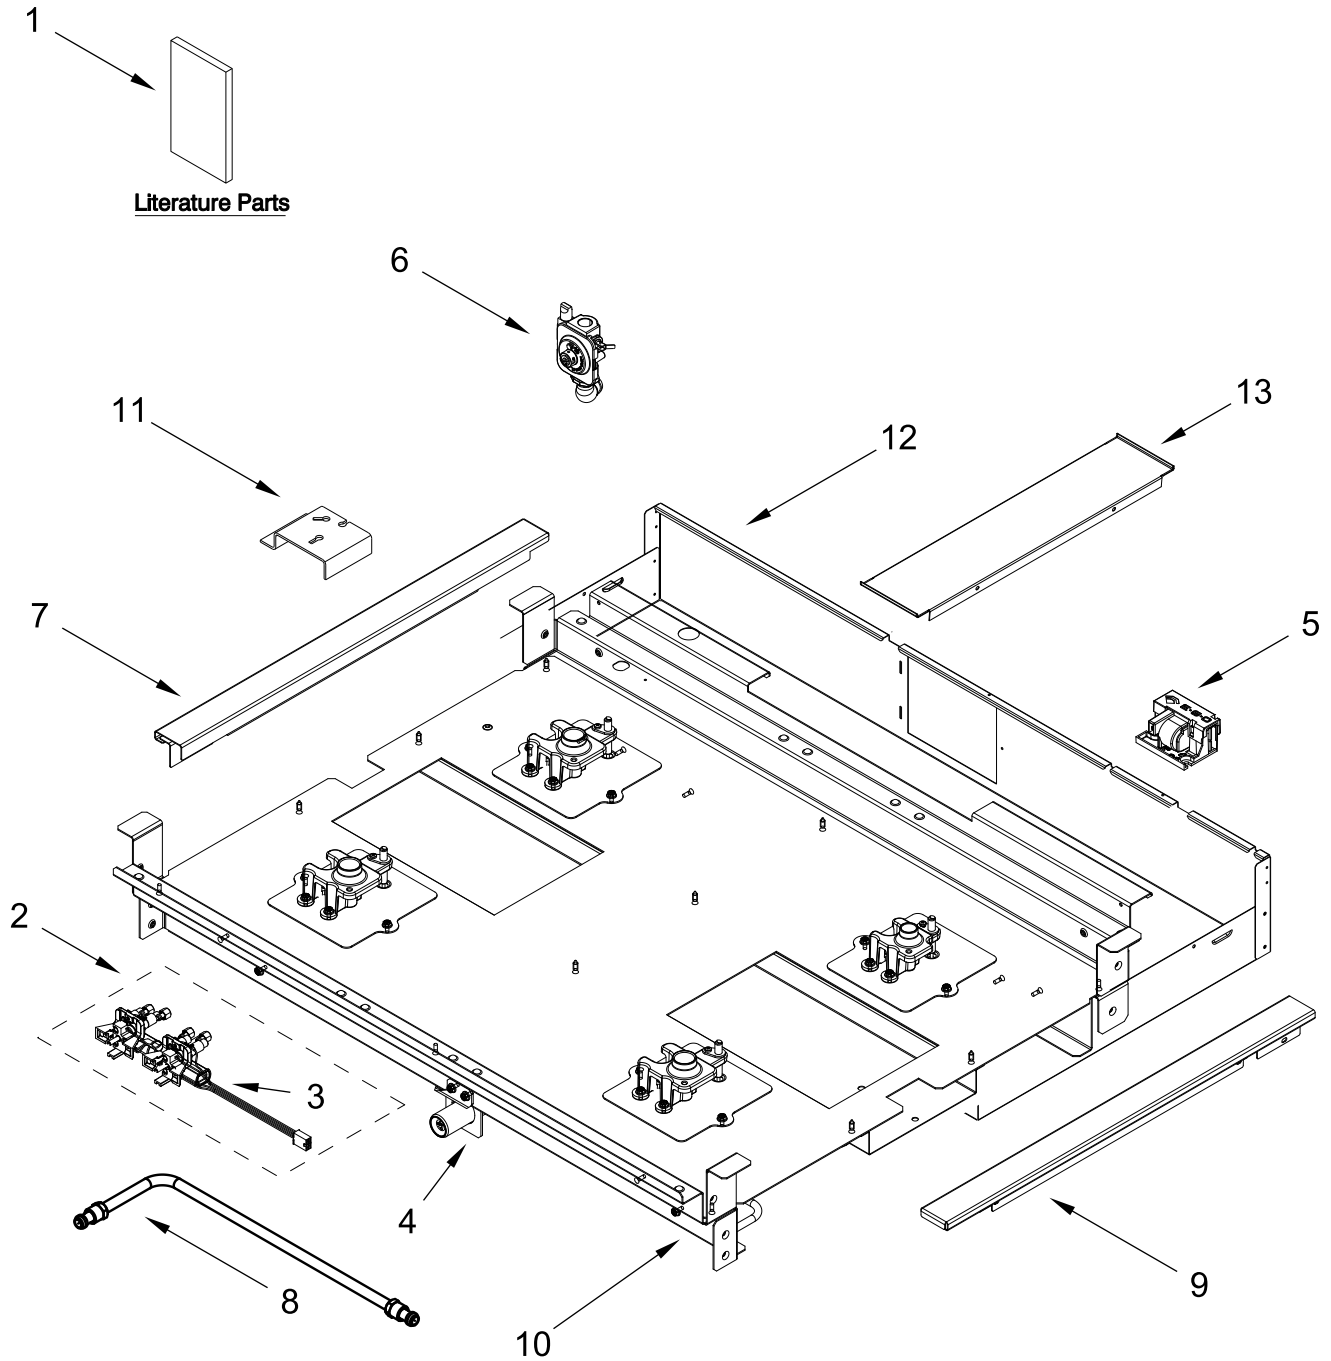

KitchenAid®

30" 4 BURNER GAS COMMERCIAL COOKTOP

MODELS:

KCGC500JSS00 (Stainless)

BURNER BOX PARTS

BURNER BOX PARTS

<u>Illus. No.</u>	<u>Part No.</u>	<u>Description</u>	<u>Illus. No.</u>	<u>Part No.</u>	<u>Description</u>	<u>Illus. No.</u>	<u>Part No.</u>	<u>Description</u>
1		Literature Parts	3	W10903728	Switch, Harness	12		Box, Burner (Not Serviced)
	W11179810	Guide, Use & Care	4	W11121199	Bracket, Manifold	13	W11121361	Filler, Cooktop
	W11179813	Instructions, Installation	5	W11121317	Module, Spark			FOLLOWING PARTS NOT ILLUSTRATED
	W11202391	Diagram, Wiring (Cooktop)	6	W10449140	Regulator, Pressure			
	W11202295	Sheet, Tech	7	W11047750	Main Trim, Left		W11200328	Harness, Cooktop
2	W10892994	Assembly, Valve Manifold	8	W10892070	Tube, Manifold Supply (Left)		W11038934	Harness, Jumper
		(Left Front and Left Rear)		W10892072	Tube, Manifold Supply (Right)		W10624584	Cord, Power
	W10892997	Assembly, Valve Manifold	9	W11047752	Main Trim, Right		W11238042	Kit, LP Conversion
		(Right Front and Right Rear)	10		Assembly, Burner Box (Not Serviced)			
			11	8285790	Bracket, Mounting Orifice			