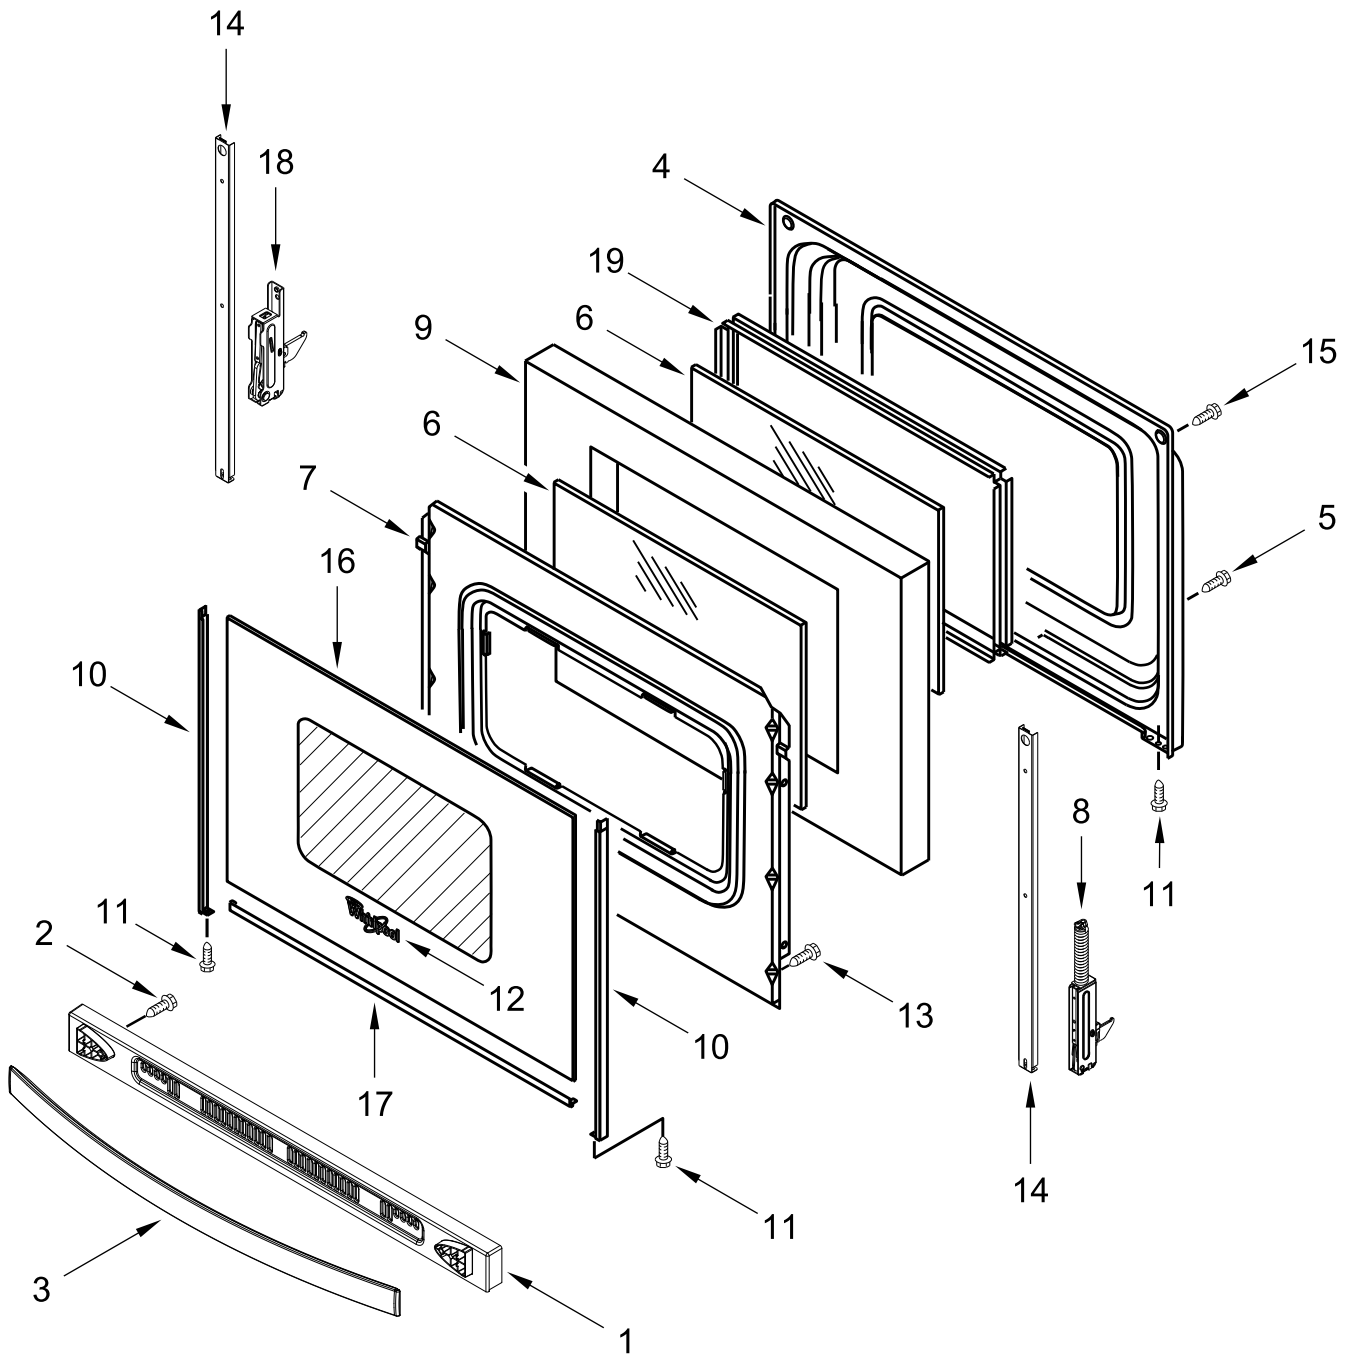

30" ELECTRIC FREESTANDING STANDARD CLEAN RANGE

MODELS:

WFE525S0JS0 (Stainless)

COOKTOP PARTS

COOKTOP PARTS

<u>Illus. No.</u>	<u>Part No.</u>	<u>Description</u>	<u>Illus. No.</u>	<u>Part No.</u>	<u>Description</u>	<u>Illus. No.</u>	<u>Part No.</u>	<u>Description</u>
1		Literature Parts	5	W10275048	Element (3000/1400W)	9	7101P485-60	Screw, Anti-Tip Kit
	W11333088	Instructions, Installation			(Left Front)			FOLLOWING PARTS NOT ILLUSTRATED
	W11333073	Use and Care Guide		W10248261	Element (1200W)		W11344556	Harness, Main
	W11351201	Sheet, Tech			(Left Rear, Right Rear)		W11134603	Harness, Cooktop (Left)
	W11351207	Diagram, Wiring		8273992	Element (2500W)		W11134551	Harness, Cooktop (Right)
2	W10225448	Spring, Element		W10799048	Element, Warm Zone		W11134592	Harness, Warm Zone
3	W10607641	Bracket, Cooktop (Left)			(Center)			
	W10607642	Bracket, Cooktop (Right)	6	3196169	Screw			
4		Cooktop	7	W10691223	Pan, Radiant Element			
	W11034825	Black	8	W10306542	Bracket, Anti-Tip			

CONTROL PANEL PARTS

CONTROL PANEL PARTS

<u>Illus.</u> <u>No.</u>	<u>Part No.</u>	<u>Description</u>	<u>Illus.</u> <u>No.</u>	<u>Part No.</u>	<u>Description</u>	<u>Illus.</u> <u>No.</u>	<u>Part No.</u>	<u>Description</u>
1		Endcap	4	W10434452	Switch, Infinite (Dual)	6		Control, Electronic (LCX)
	W11130372	Black (Left)			(Left Front)		W11204519	Black
	W11130379	Black (Right)		3148951	Switch, Infinite	7	W10525121	Bracket, Console Mounting
2	W10695491	Bracket, Control			(Right Rear and Left Rear)			
3		Console, Assembly		3148954	Switch, Infinite (Orange)	8	W10134247	Shield, Heat
	W11027373	Stainless			(Right Front)	9	3400882	Screw
			5		Knob	10	8272473	Cover, Upper Rear
				W11022717	Stainless	11	3196178	Screw

DOOR PARTS

DOOR PARTS

<u>Illus. No.</u>	<u>Part No.</u>	<u>Description</u>
1		Trim, Top (Includes Standoff)
	W11241393	Stainless
2	W10480830	Screw
3		Handle, Door
	W11249084	Stainless
4	9761344	Liner, Door
5	W10031790	Screw
6	9758162	Glass, Inner
7	9761357	Retainer, Insulation