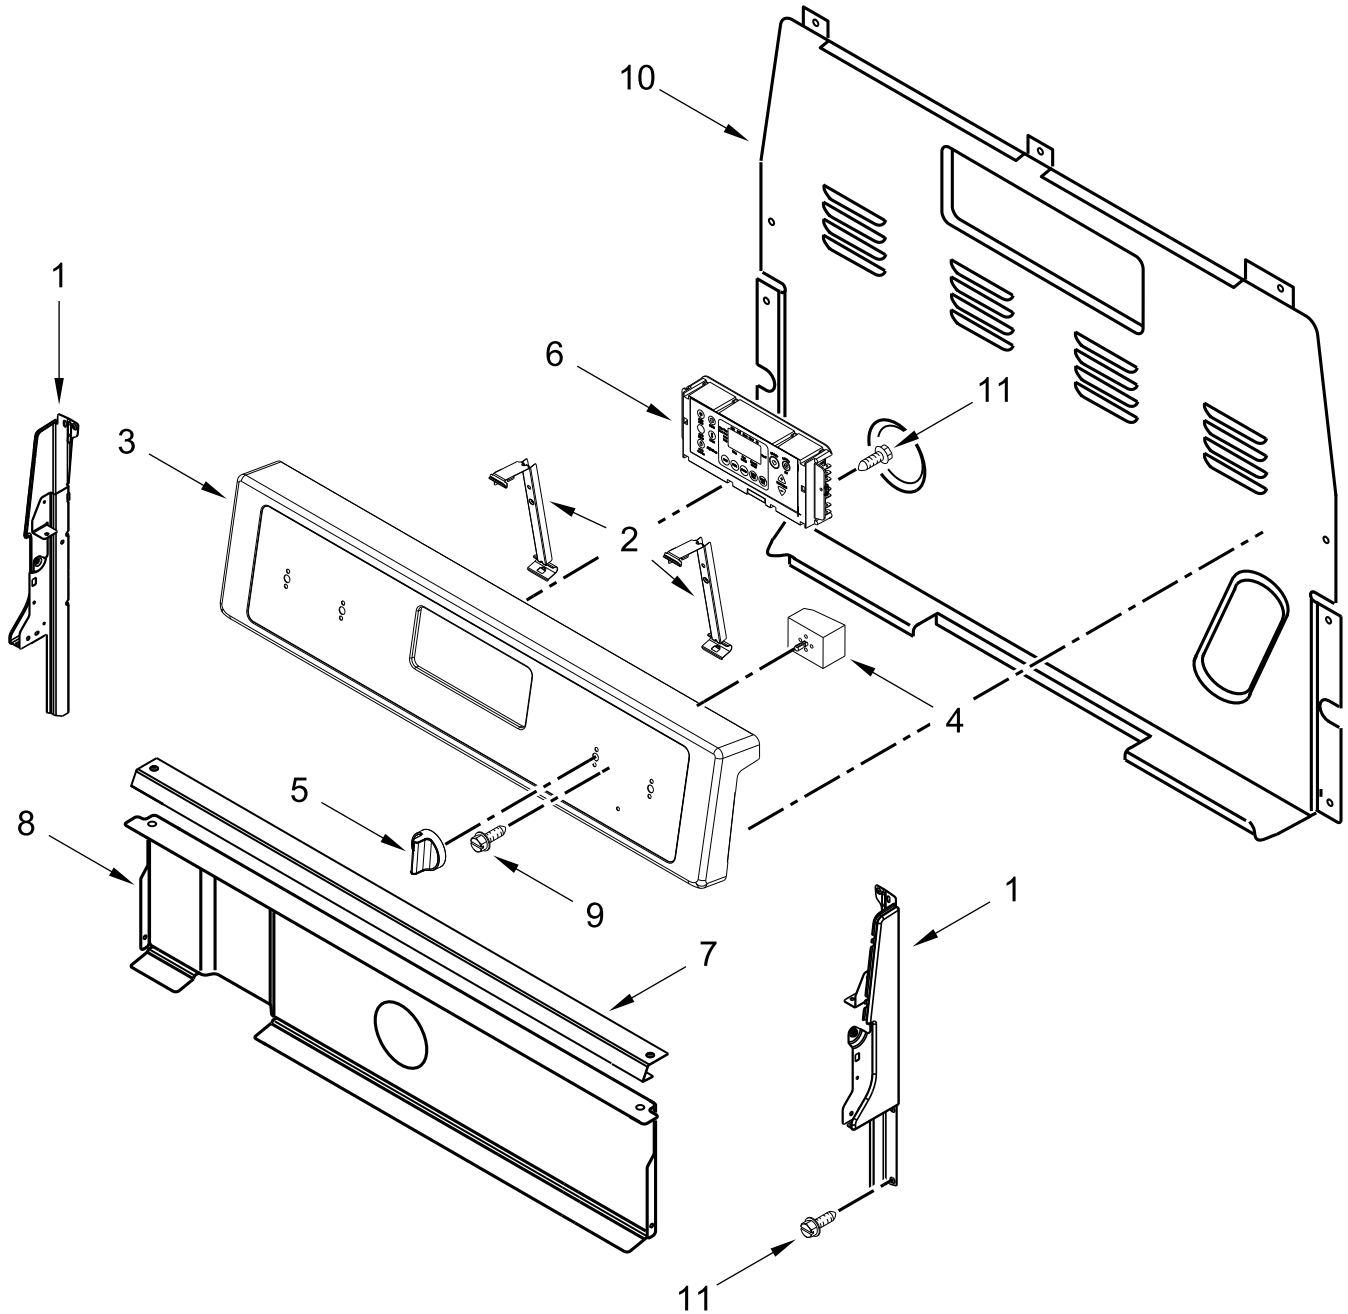

30" ELECTRIC FREESTANDING STANDARD CLEAN RANGE

MODELS:

WFE525S0JS0 (Stainless)

COOKTOP PARTS

COOKTOP PARTS

<u>Illus. No.</u>	<u>Part No.</u>	<u>Description</u>	<u>Illus. No.</u>	<u>Part No.</u>	<u>Description</u>	<u>Illus. No.</u>	<u>Part No.</u>	<u>Description</u>
1		Literature Parts	5	W10275048	Element (3000/1400W)	9	7101P485-60	Screw, Anti-Tip Kit
	W11333088	Instructions, Installation			(Left Front)			FOLLOWING PARTS NOT ILLUSTRATED
	W11333073	Use and Care Guide		W10248261	Element (1200W)		W11344556	Harness, Main
	W11351201	Sheet, Tech			(Left Rear, Right Rear)		W11134603	Harness, Cooktop (Left)
	W11351207	Diagram, Wiring		8273992	Element (2500W)		W11134551	Harness, Cooktop (Right)
2	W10225448	Spring, Element		W10799048	Element, Warm Zone		W11134592	Harness, Warm Zone
3	W10607641	Bracket, Cooktop (Left)			(Center)			
	W10607642	Bracket, Cooktop (Right)	6	3196169	Screw			
4		Cooktop	7	W10691223	Pan, Radiant Element			
	W11034825	Black	8	W10306542	Bracket, Anti-Tip			

CONTROL PANEL PARTS

CONTROL PANEL PARTS

<u>Illus.</u> <u>No.</u>	<u>Part No.</u>	<u>Description</u>	<u>Illus.</u> <u>No.</u>	<u>Part No.</u>	<u>Description</u>	<u>Illus.</u> <u>No.</u>	<u>Part No.</u>	<u>Description</u>
1		Endcap	4	W10434452	Switch, Infinite (Dual)	6		Control, Electronic (LCX)
	W11130372	Black (Left)			(Left Front)		W11204519	Black
	W11130379	Black (Right)		3148951	Switch, Infinite	7	W10525121	Bracket, Console Mounting
2	W10695491	Bracket, Control			(Right Rear and Left Rear)			
3		Console, Assembly		3148954	Switch, Infinite (Orange)	8	W10134247	Shield, Heat
	W11027373	Stainless			(Right Front)	9	3400882	Screw
			5		Knob	10	8272473	Cover, Upper Rear
				W11022717	Stainless	11	3196178	Screw

DOOR PARTS

DOOR PARTS

<u>Illus. No.</u>	<u>Part No.</u>	<u>Description</u>
1		Trim, Top (Includes Standoff)
	W11241393	Stainless
2	W10480830	Screw
3		Handle, Door
	W11249084	Stainless
4	9761344	Liner, Door
5	W10031790	Screw
6	9758162	Glass, Inner
7	9761357	Retainer, Insulation