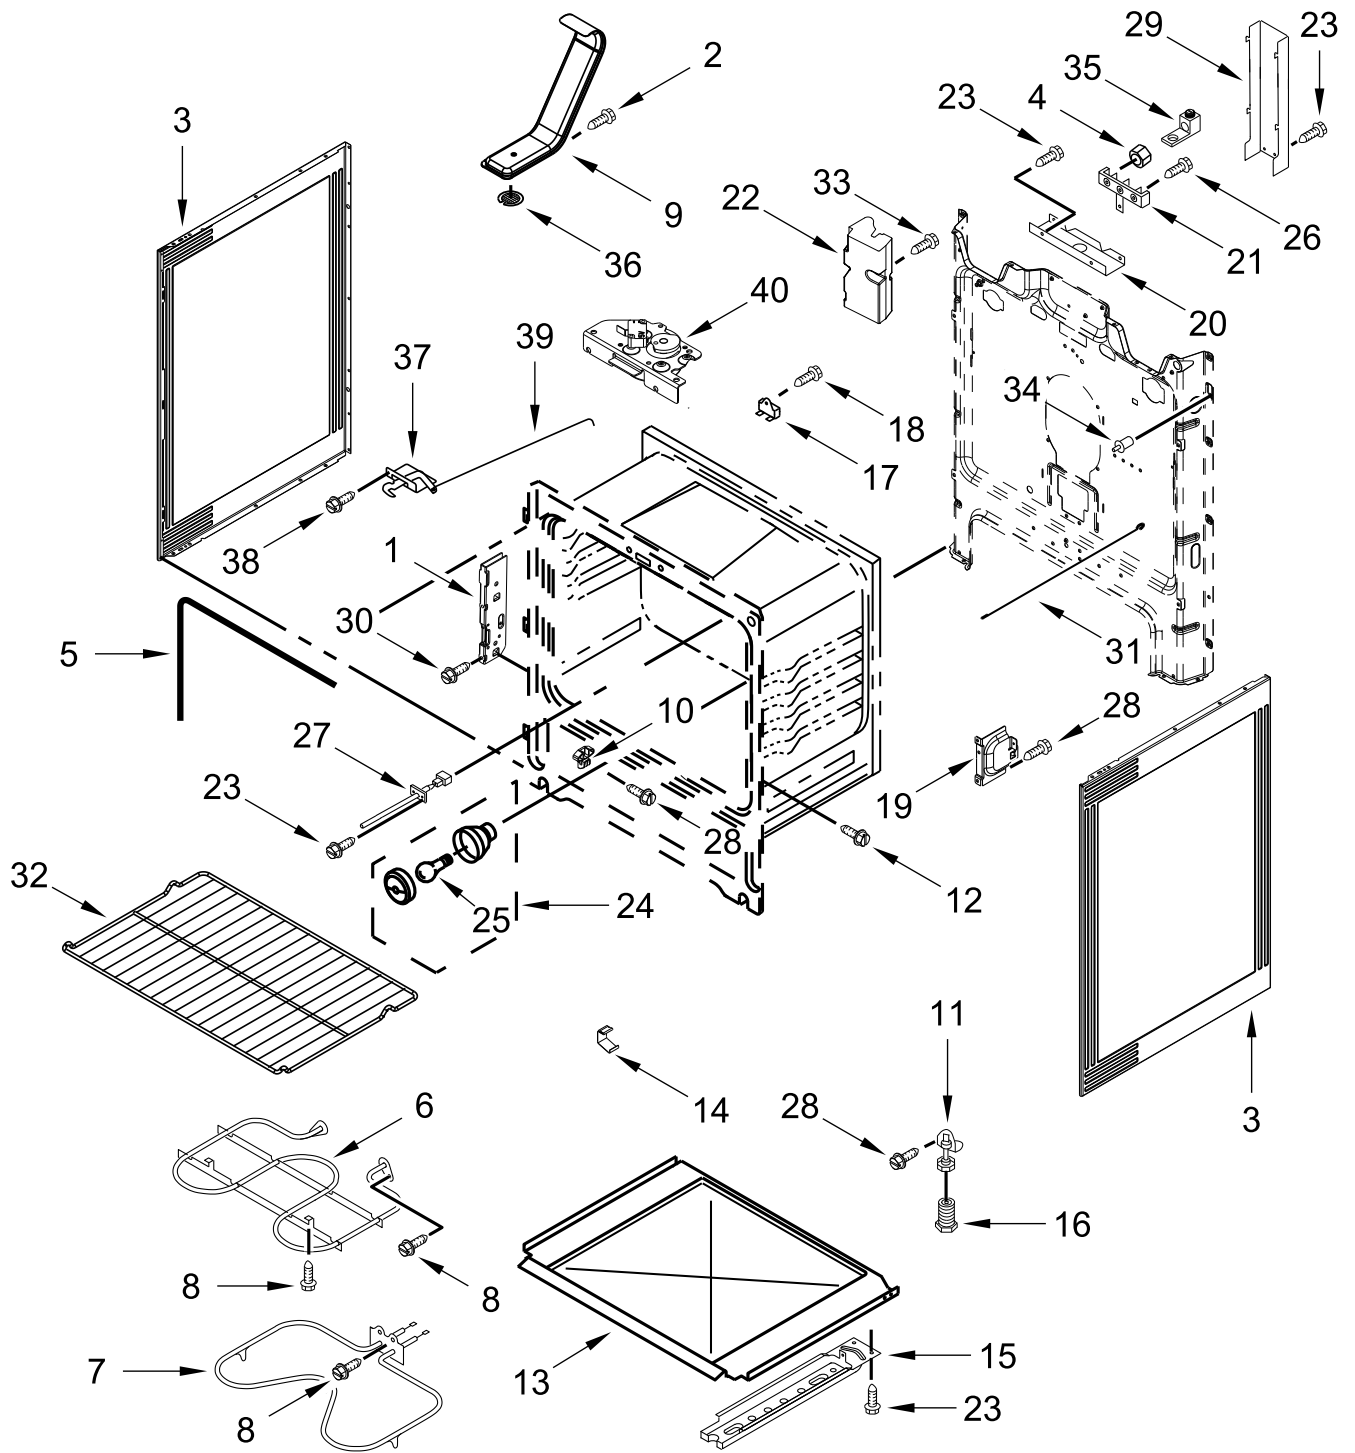

CHASSIS PARTS

CHASSIS PARTS

<u>Illus. No.</u>	<u>Part No.</u>	<u>Description</u>	<u>Illus. No.</u>	<u>Part No.</u>	<u>Description</u>	<u>Illus. No.</u>	<u>Part No.</u>	<u>Description</u>
1	W10289077	Receiver, Hinge	16	W10058460	Foot, Leveling	34	W10627802	Switch, Door
2	3196154	Screw	17	3196548	Fuse, Thermal	35	W10281322	Kit, Bare Wire Adapter Block
3		Panel, Side	18	3196172	Screw	36	W11092984	Screen, Vent
	W10162245	Black	19	W10404688	Clip, Oven Support	37	9761013	Assembly, Door Latch (Front)
4	3400029	Nut	20	3186034	Bracket, Service	38	3196560	Screw
5	W10658354	Seal, Door	21	W10245259	Block, Terminal	39	W10078380	Rod, Latch
6	9757340	Element, Broil	22	W10910404	Counterweight	40	W10107820	Assembly, Door Latch (Rear)
7	W11111743	Element, Bake	23	3196178	Screw			
8	3196174	Screw	24	W11175594	Assembly, Light			
9	W10134285	Tube, Vent	25	W10571723	Bulb, Halogen 40 Watts			FOLLOWING PARTS NOT ILLUSTRATED
10	W10674705	Glide, Drawer Front						
11	W10341186	Assembly, Front Foot	26	3400016	Screw		W10774939	Insulation, Wrap
12	W10067840	Screw	27	W10181986	Sensor, Oven		W11127325	Insulation, Back
13	8054068	Retainer, Insulation	28	3196169	Screw		W10333344	Insulation, Flue
14	W10137382	Clip, Panel	29	W10326122	Cover, Terminal Block			
15	W10390008	Assembly, Base Rail (Left)	30	W10031780	Screw			
	W10390007	Assembly, Base Rail (Right)	31	9757239	Rod, Door Switch			
			32	W10268578	Rack, Oven			
			33	W11034869	Screw