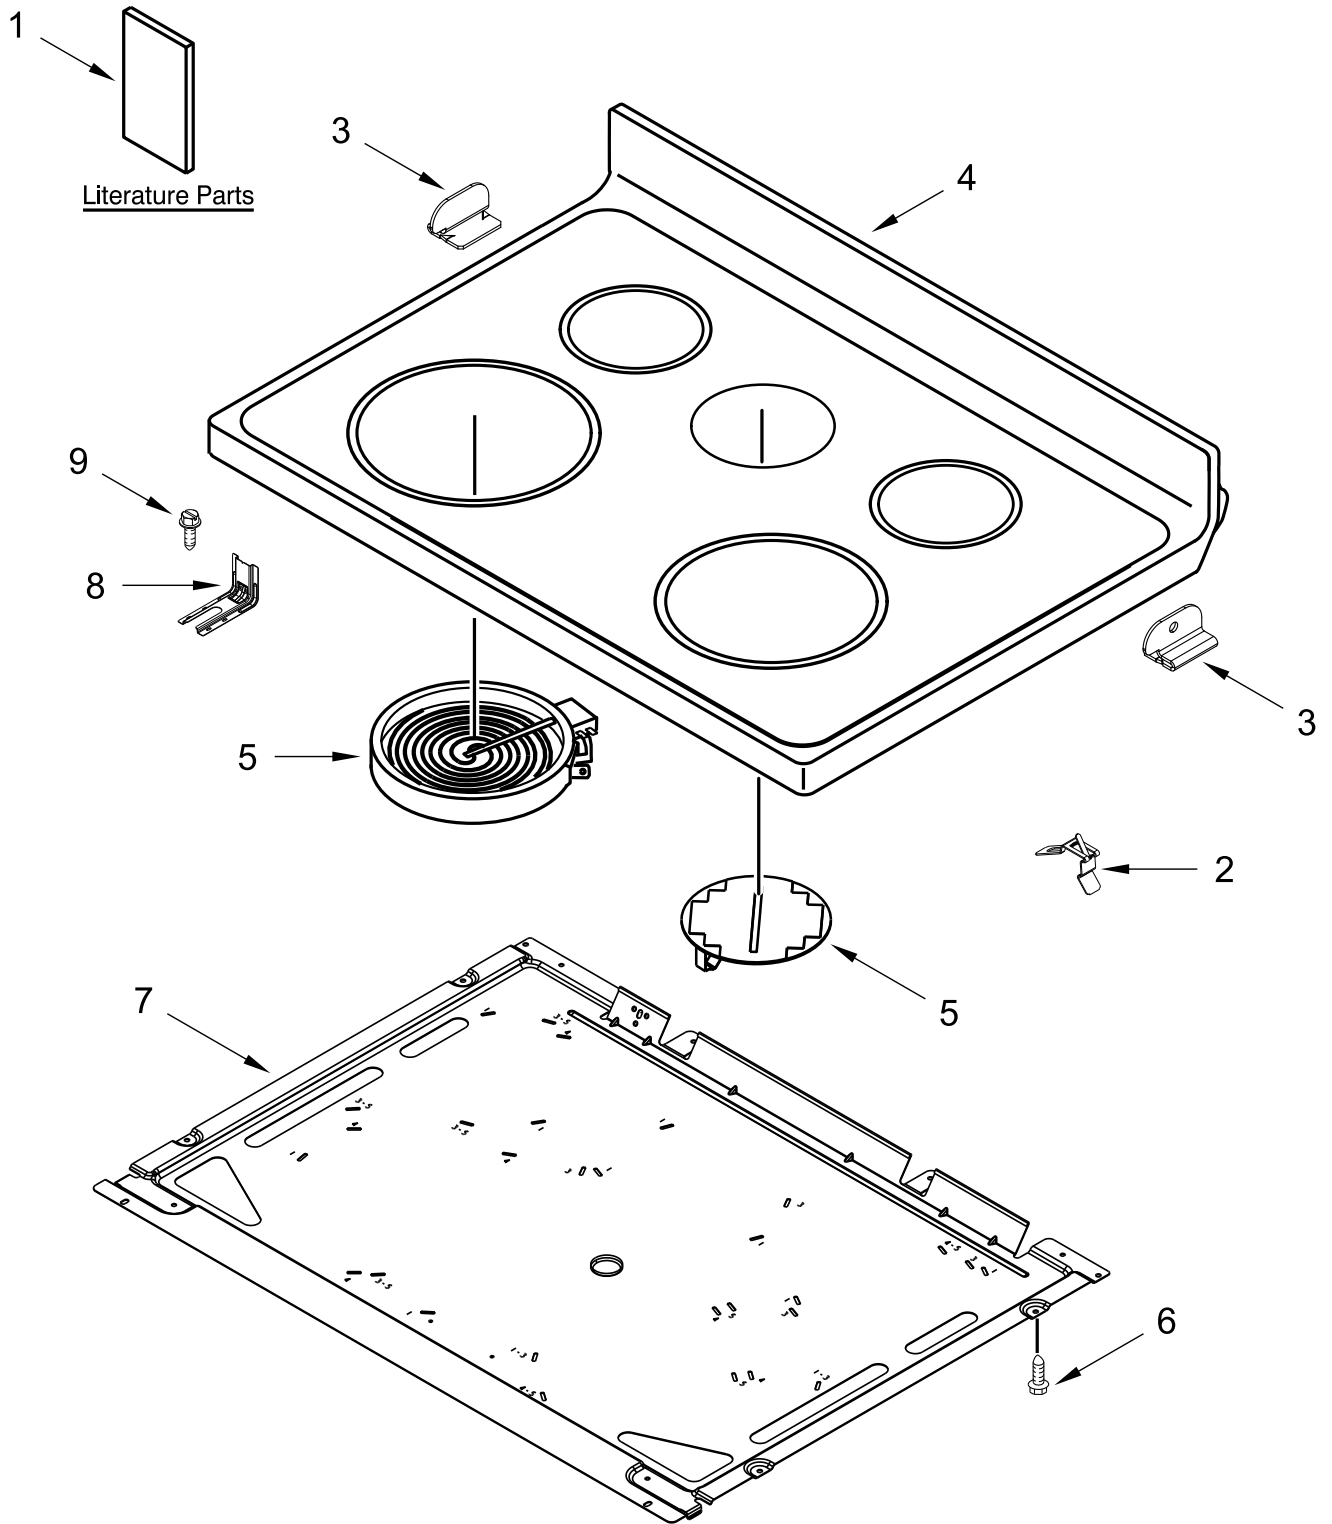

30" ELECTRIC FREESTANDING STANDARD CLEAN RANGE

MODELS:

WFE525S0JS0 (Stainless)

COOKTOP PARTS

COOKTOP PARTS

<u>Illus. No.</u>	<u>Part No.</u>	<u>Description</u>	<u>Illus. No.</u>	<u>Part No.</u>	<u>Description</u>	<u>Illus. No.</u>	<u>Part No.</u>	<u>Description</u>
1		Literature Parts	5	W10275048	Element (3000/1400W)	9	7101P485-60	Screw, Anti-Tip Kit
	W11333088	Instructions, Installation			(Left Front)			FOLLOWING PARTS NOT ILLUSTRATED
	W11333073	Use and Care Guide		W10248261	Element (1200W)		W11344556	Harness, Main
	W11351201	Sheet, Tech			(Left Rear, Right Rear)		W11134603	Harness, Cooktop (Left)
	W11351207	Diagram, Wiring		8273992	Element (2500W)		W11134551	Harness, Cooktop (Right)
2	W10225448	Spring, Element		W10799048	Element, Warm Zone		W11134592	Harness, Warm Zone
3	W10607641	Bracket, Cooktop (Left)			(Center)			
	W10607642	Bracket, Cooktop (Right)	6	3196169	Screw			
4		Cooktop	7	W10691223	Pan, Radiant Element			
	W11034825	Black	8	W10306542	Bracket, Anti-Tip			

CONTROL PANEL PARTS

CONTROL PANEL PARTS

<u>Illus.</u> <u>No.</u>	<u>Part No.</u>	<u>Description</u>	<u>Illus.</u> <u>No.</u>	<u>Part No.</u>	<u>Description</u>	<u>Illus.</u> <u>No.</u>	<u>Part No.</u>	<u>Description</u>
1		Endcap	4	W10434452	Switch, Infinite (Dual)	6		Control, Electronic (LCX)
	W11130372	Black (Left)			(Left Front)		W11204519	Black
	W11130379	Black (Right)		3148951	Switch, Infinite	7	W10525121	Bracket, Console Mounting
2	W10695491	Bracket, Control			(Right Rear and Left Rear)			
3		Console, Assembly		3148954	Switch, Infinite (Orange)	8	W10134247	Shield, Heat
	W11027373	Stainless			(Right Front)	9	3400882	Screw
			5		Knob	10	8272473	Cover, Upper Rear
				W11022717	Stainless	11	3196178	Screw

DOOR PARTS

DOOR PARTS

<u>Illus. No.</u>	<u>Part No.</u>	<u>Description</u>
1		Trim, Top (Includes Standoff)
	W11241393	Stainless
2	W10480830	Screw
3		Handle, Door
	W11249084	Stainless
4	9761344	Liner, Door
5	W10031790	Screw
6	9758162	Glass, Inner
7	9761357	Retainer, Insulation