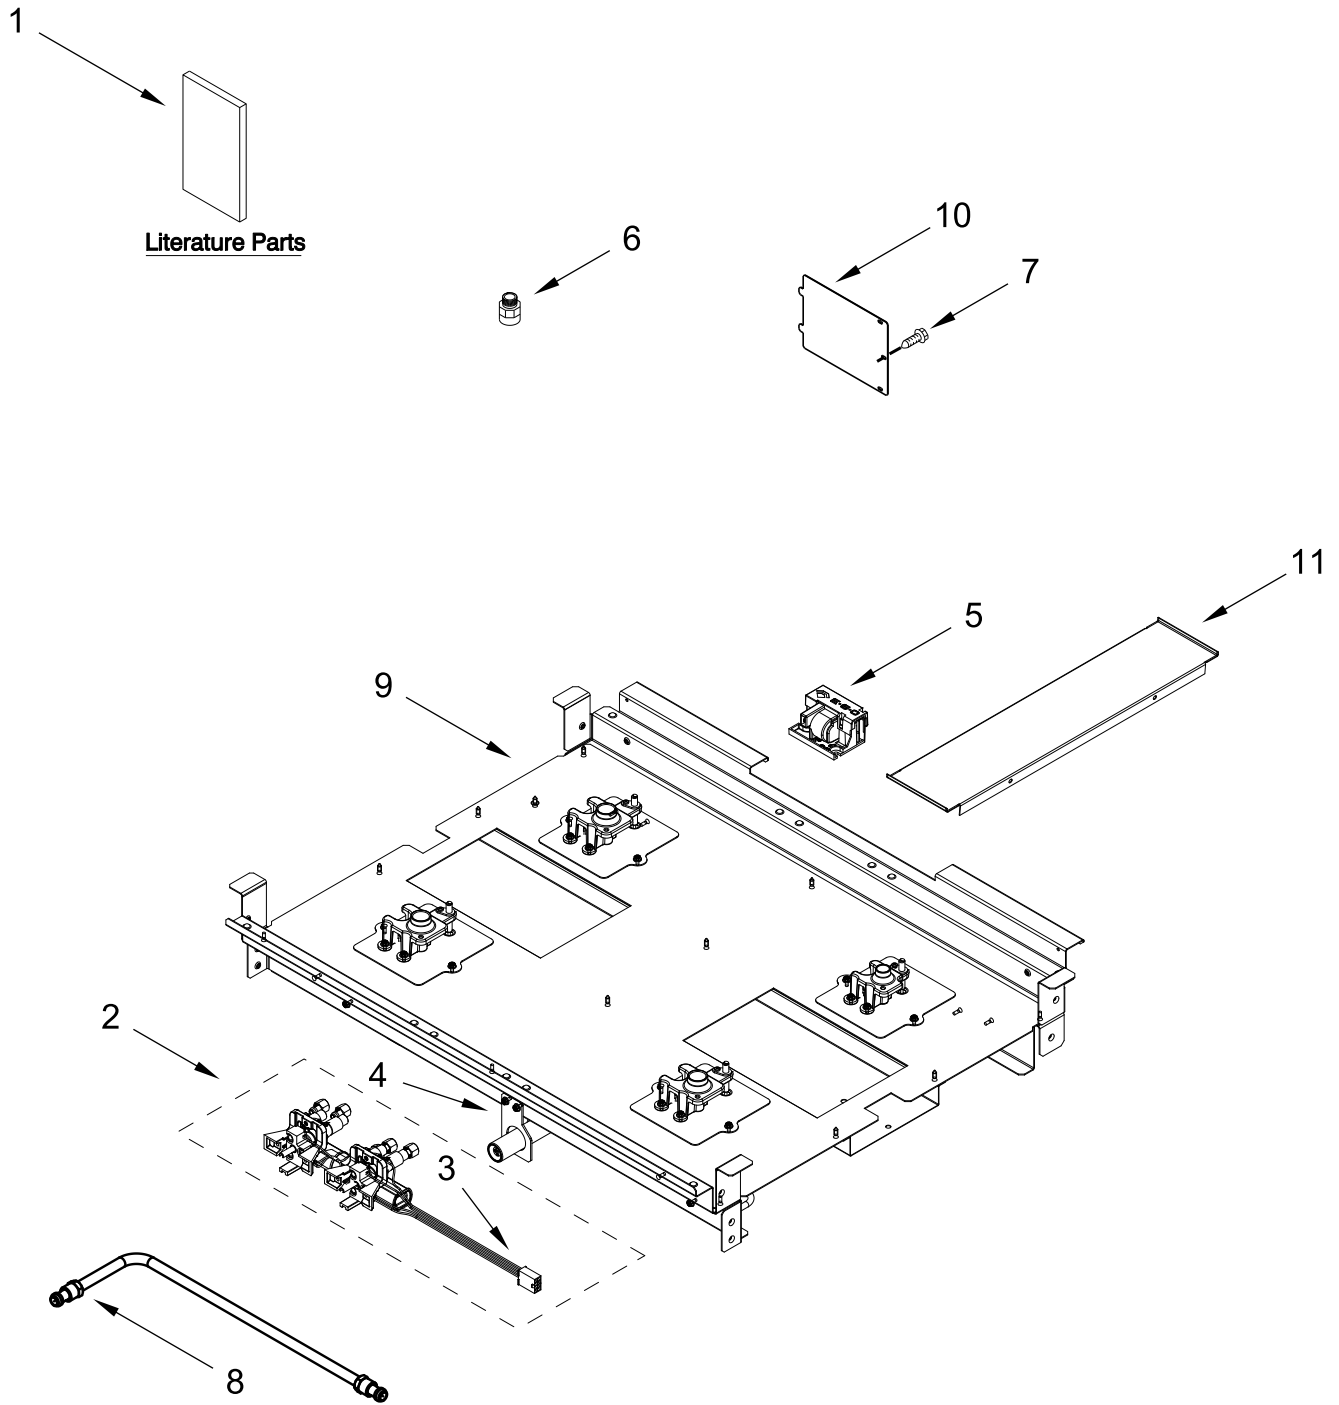

KitchenAid®

30" DUAL-FUEL FREESTANDING RANGE

MODELS:

KFDC500JYP00 (Yellow Pepper)

BURNER BOX PARTS

BURNER BOX PARTS

<u>Illus. No.</u>	<u>Part No.</u>	<u>Description</u>	<u>Illus. No.</u>	<u>Part No.</u>	<u>Description</u>	<u>Illus. No.</u>	<u>Part No.</u>	<u>Description</u>
1		Literature Parts	3	W10903728	Switch, Harness	11	W11121361	Filler, Cooktop
	W11114331	Guide, Use And Care	4	W11121194	Bracket, Manifold			FOLLOWING PARTS NOT ILLUSTRATED
	W11114334	Instructions, Installation	5	W11121317	Module, Spark		W11200301	Harness, Main (30")
	W11184759	Guide, Internet Connectivity	6	4453116	Adapter, Male		W11200328	Harness, Cooktop
	W11202391	Diagram, Wiring (Cooktop)	7	7101P426-60	Screw		W10780278	Harness, Door Lock
	W11202385	Diagram, Wiring (Oven)	8	W10892281	Tube, Manifold Supply (Left)		W11200325	Harness, Communication
	W11202289	Sheet, Tech		W10892292	Tube, Manifold Supply (Right)		W11242785	Harness, WIFI
	W11114332	Guide, Quick Start	9		Box, Burner (Not Serviced)		W11212216	Cord, Power
2	W10892994	Assembly, Valve Manifold (Left Front, Left Rear)	10	W10115843	Cover, Ignition		9759877	Retainer, Strain Relief
	W10892997	Assembly, Valve Manifold (Right Front, Right Rear)					4450800	Screw, Grounding
							9757778	Bushing, Snap Split
							W10253333	Bracket, Anti-Tip
							7101P485-60	Screw, Anti-Tip Kit
							W11238042	Kit, LP Conversion