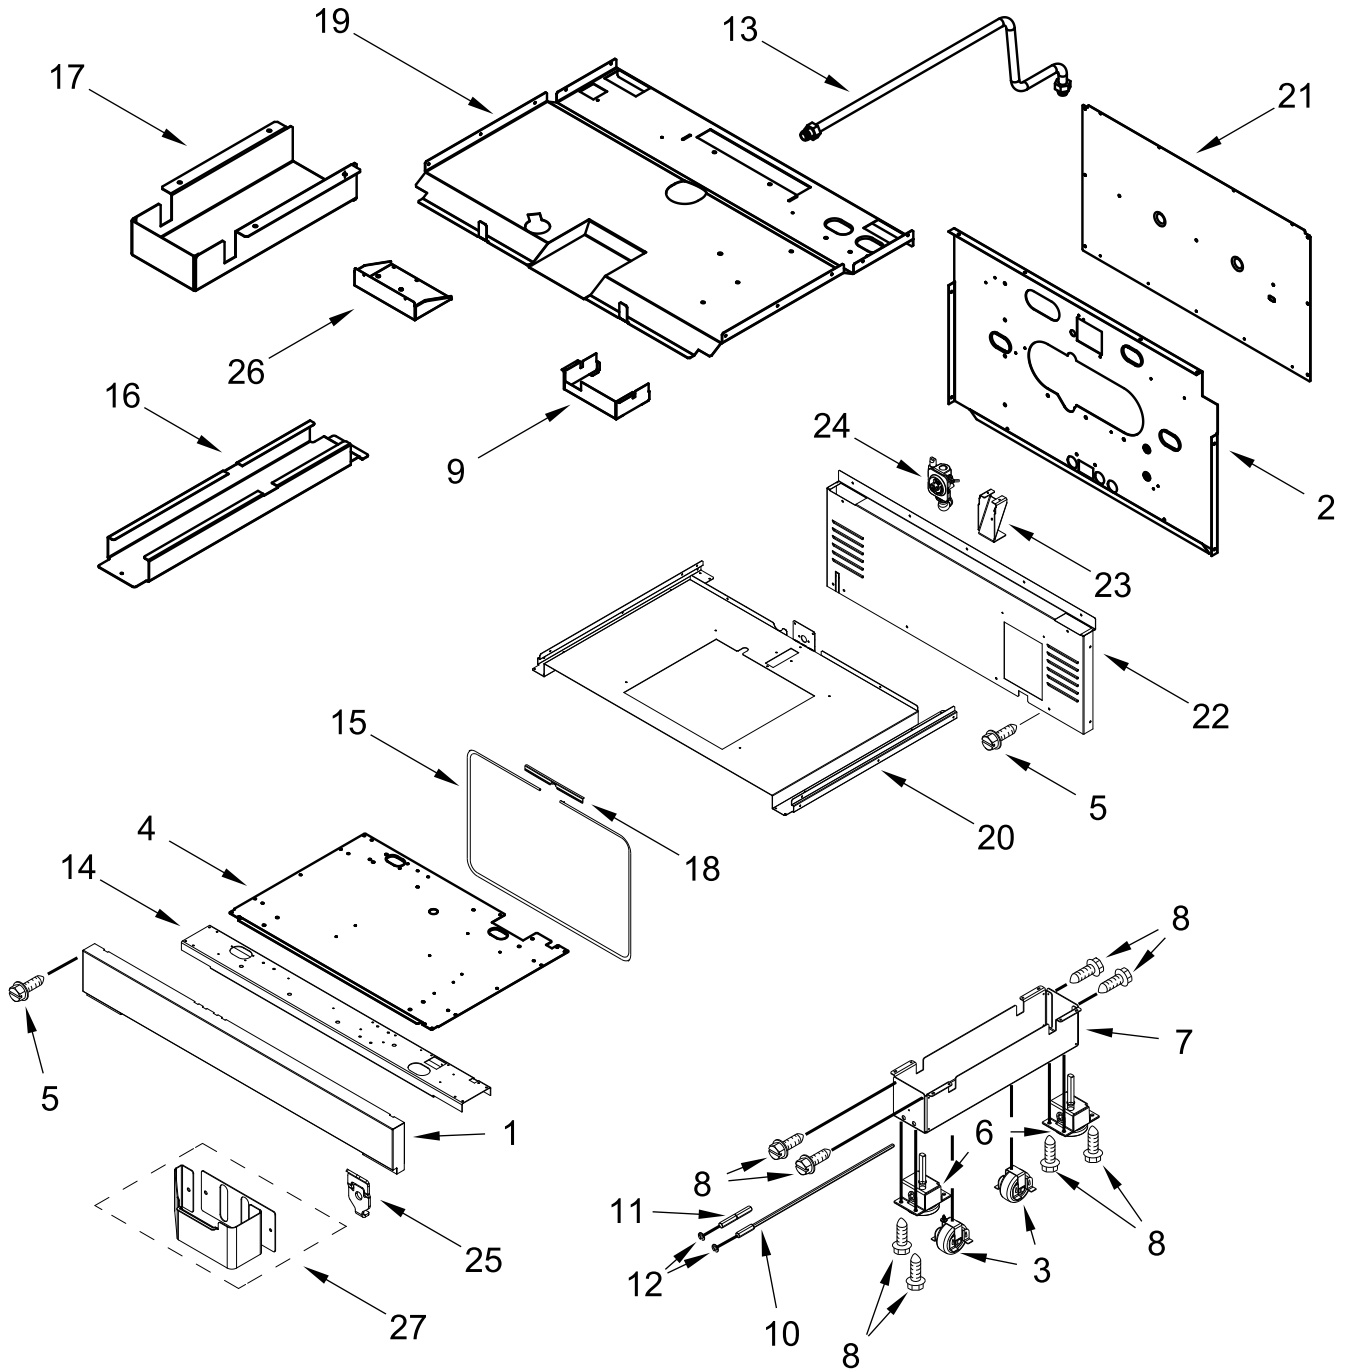

CHASSIS PARTS

CHASSIS PARTS

<u>Illus. No.</u>	<u>Part No.</u>	<u>Description</u>	<u>Illus. No.</u>	<u>Part No.</u>	<u>Description</u>	<u>Illus. No.</u>	<u>Part No.</u>	<u>Description</u>
1	W11394780	Kickplate	12	489504	E-Ring	22	W11034134	Panel, Back Bottom
2	W11105911	Back, Chassis	13	W11106963	Tube, Pressure Regulator	23	W11096823	Bracket, Pressure Regulator
3	W10138054	Assembly, Roller	14	W11087491	Support, Channel	24	W10449140	Regulator, Pressure
4	W11109583	Duct, Bottom (30")	15	W11115328	Gasket, Oven (30")	25	W11036559	Spring Clip, Range
5	7101P426-60	Screw	16	W11050145	Duct-Chassis, Rear	26	W11106341	Drawer, Appliance Manager
6	9760860	Leveler	17	W11084360	Channel, Wire	27	W11199181	Cover, Foot (Left)
7	W10908710	Base, Leveling Leg	18	W11362015	Retainer, Gasket (9" Long)		W11199178	Cover, Foot (Right)
8	4449743	Screw	19	W11037137	Top, Chassis			
9	W11106335	Cabinet, Appliance Manager	20	W11040802	Chassis, Bottom			
10	W10115869	Shaft, Long	21	W11103334	Panel, Back Top			
11	W10115793	Shaft, Short