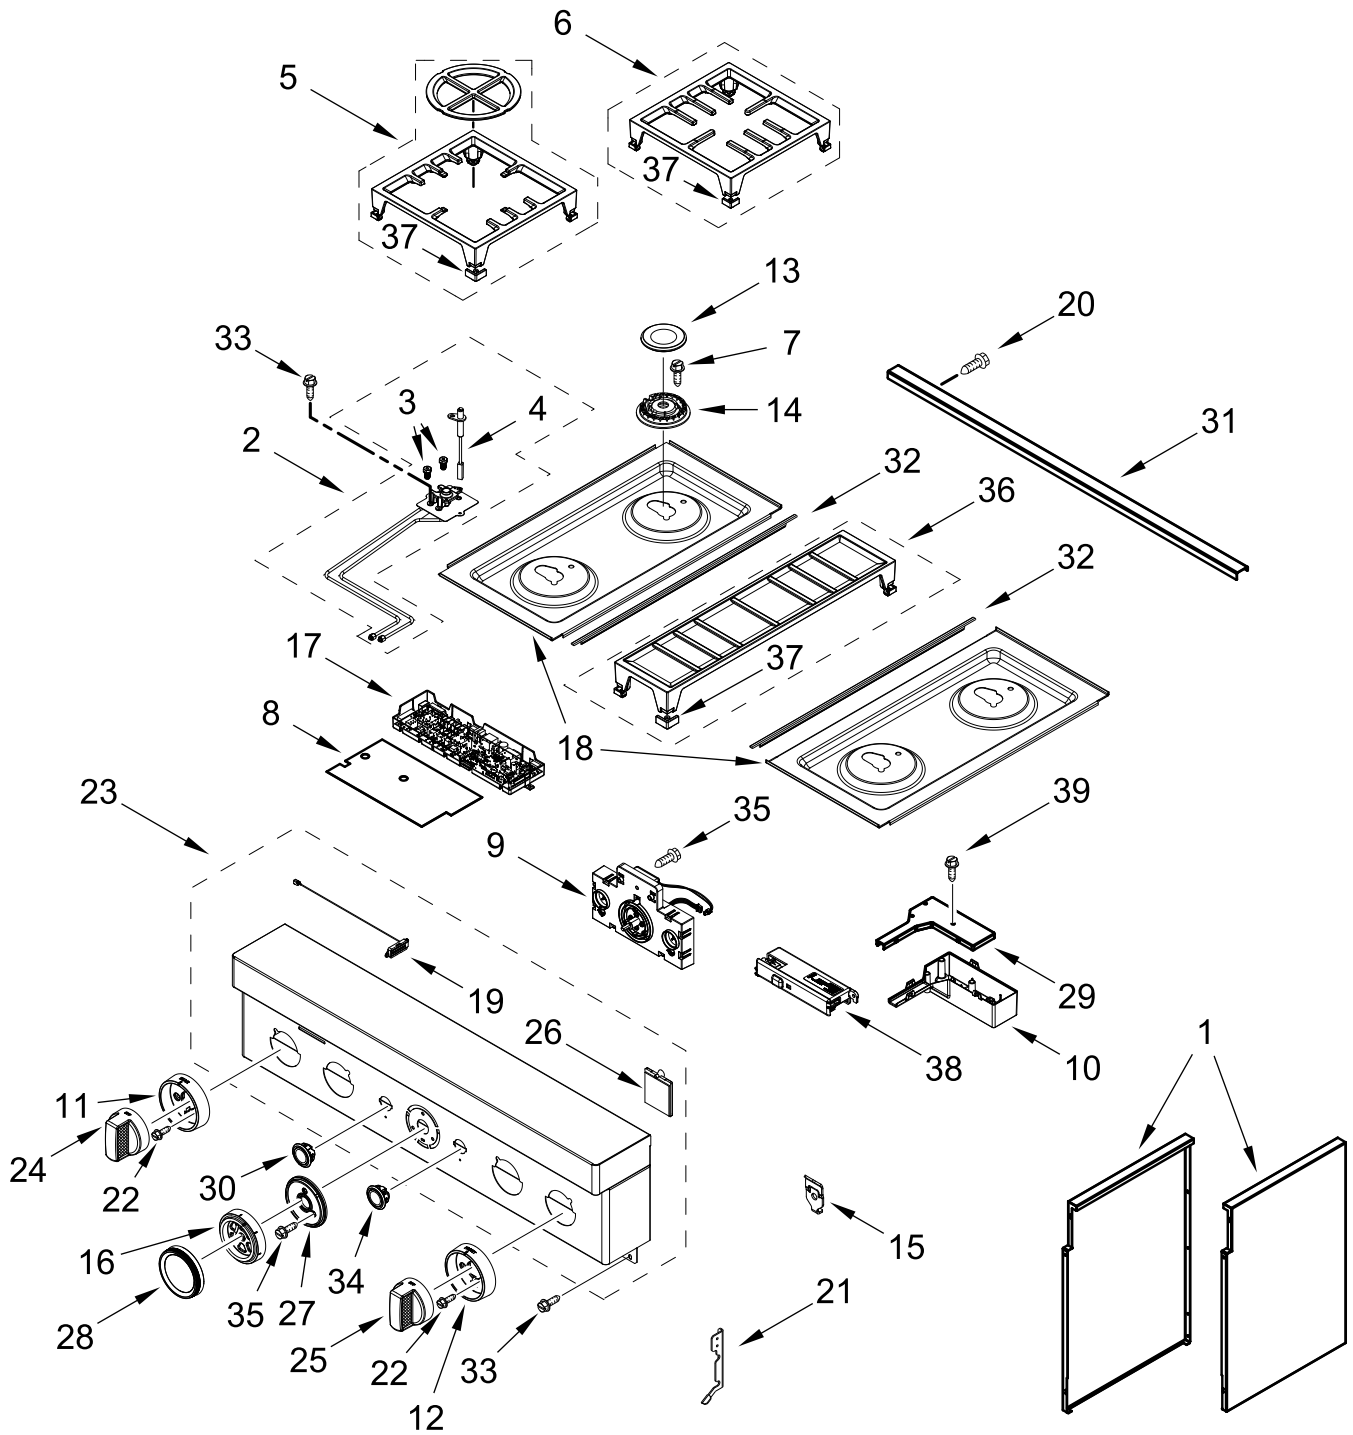

COOKTOP, BURNER AND GRATE PARTS