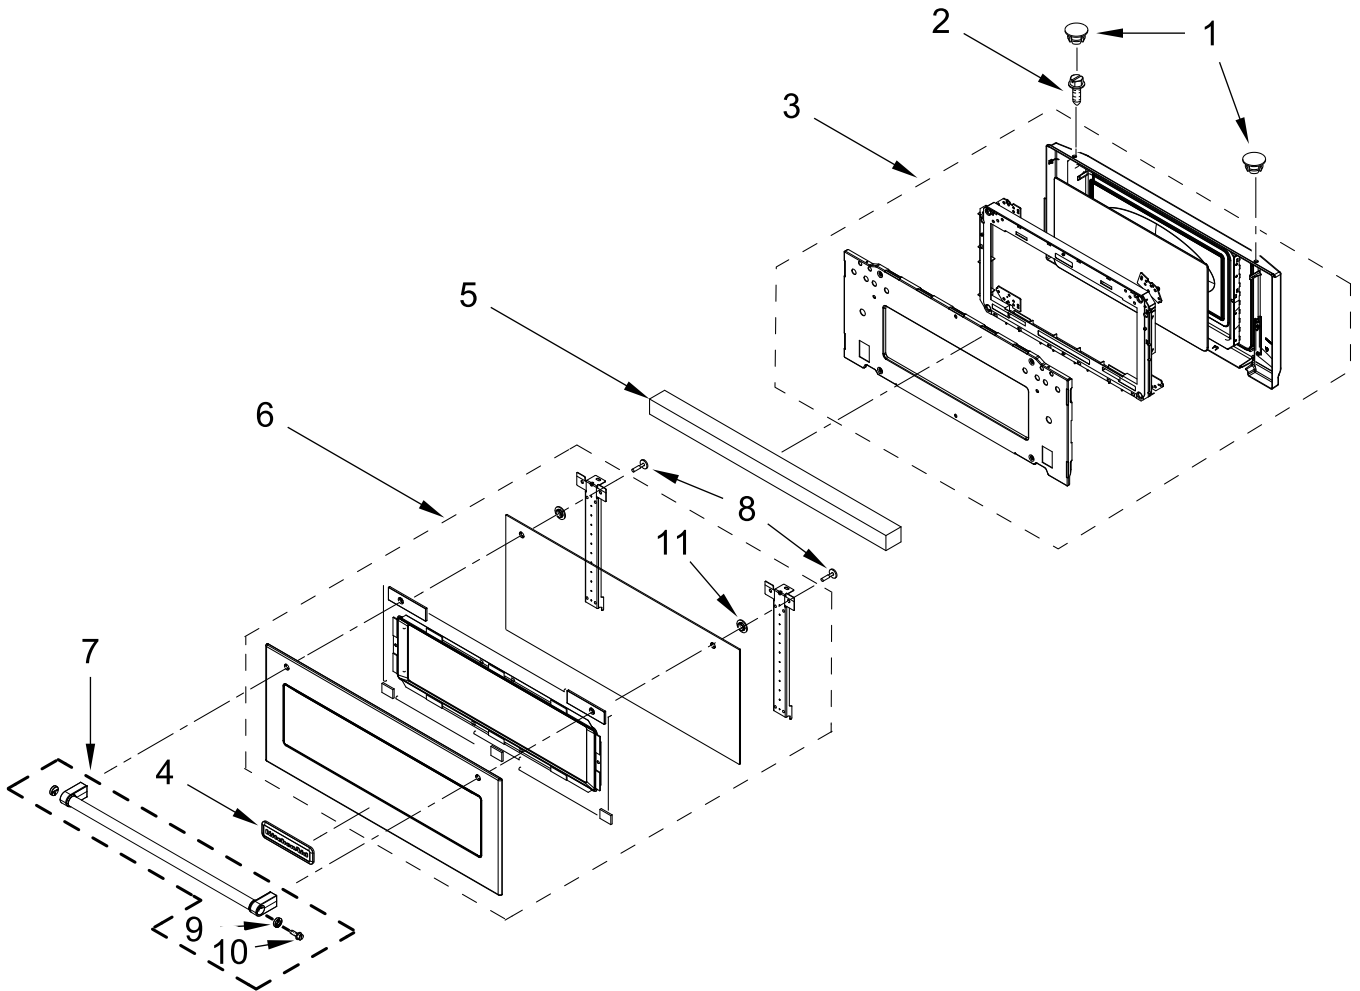

MICROWAVE DOOR PARTS

MICROWAVE DOOR PARTS

<u>Illus.</u> <u>No.</u>	<u>Part No.</u>	<u>Description</u>	<u>Illus.</u> <u>No.</u>	<u>Part No.</u>	<u>Description</u>	<u>Illus.</u> <u>No.</u>	<u>Part No.</u>	<u>Description</u>
1	8304588BL	Cap, Screw	6		Assembly, Outer Door	8	W10480830	Screw
2	7101P338-60	Screw		W10878438	Black Stainless	9	W10551026	Medallion, Handle
3	W10737653	Assembly, Inner Door	7		Assembly, Door Handle	10	W10656499	Screw
4	W10518672	Badge		W10640874	Stainless	11	W10319024	Washer, Door
5	W10359769	Foam, Door Handle