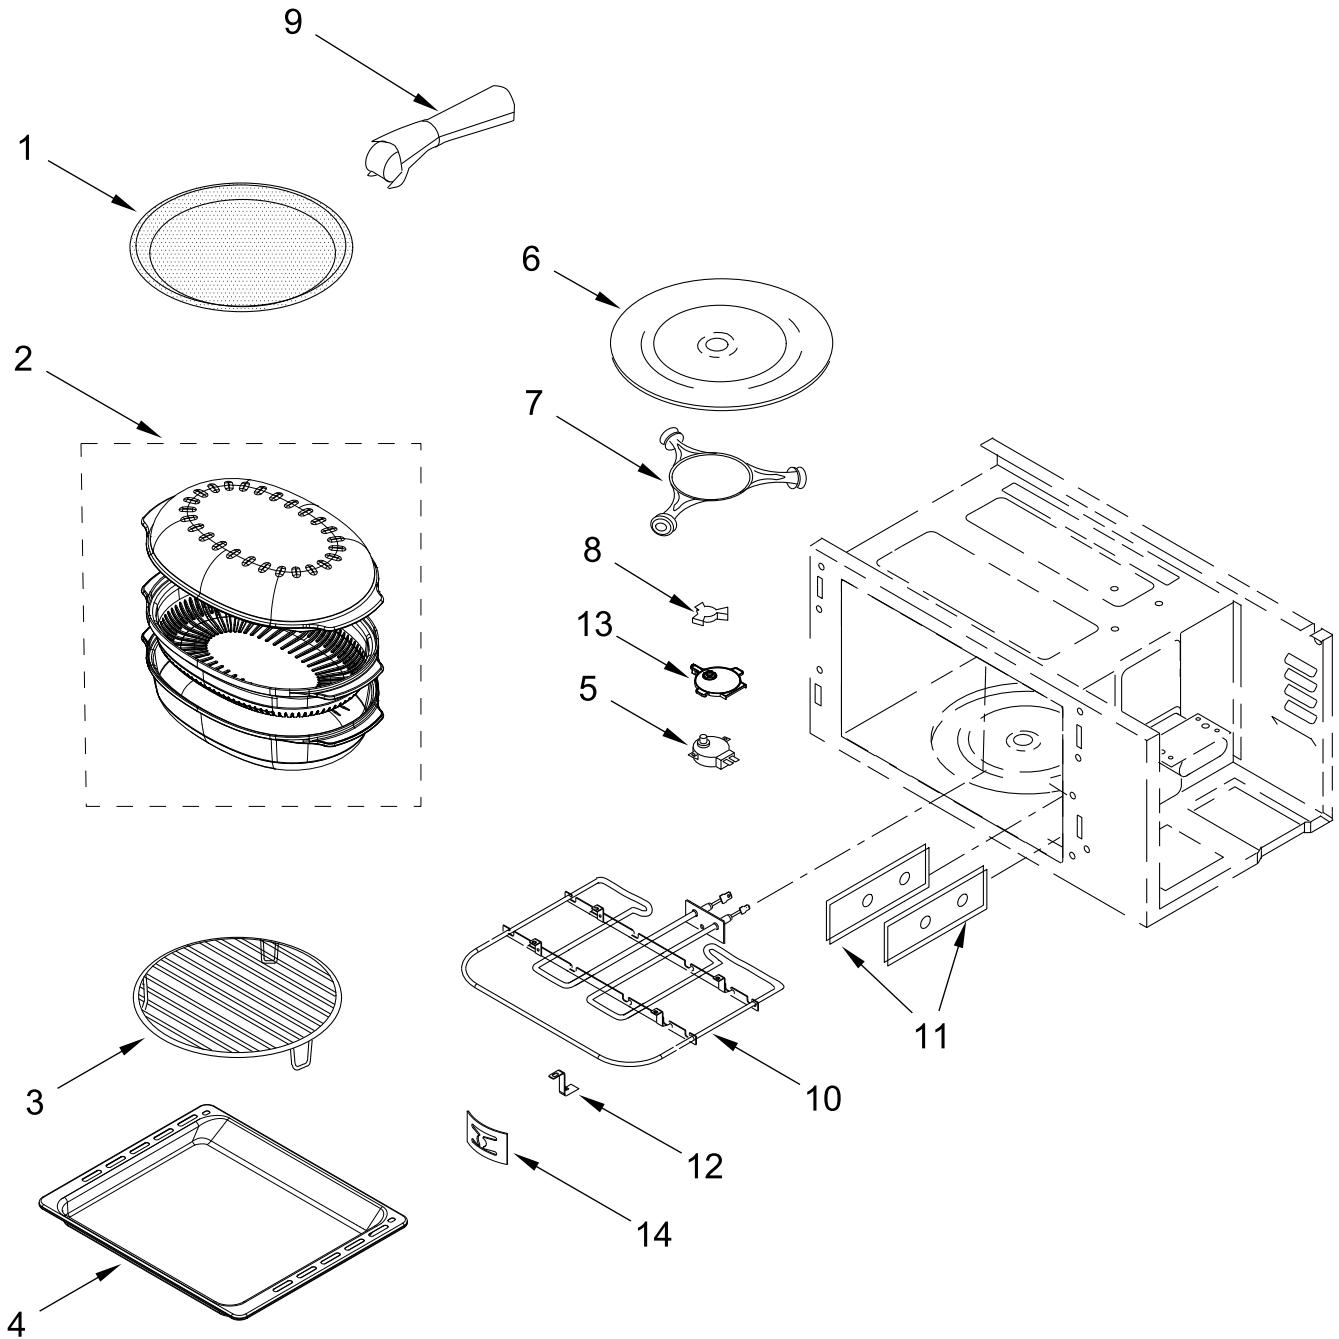

INTERNAL MICROWAVE PARTS

INTERNAL MICROWAVE PARTS

<u>Illus.</u> <u>No.</u>	<u>Part No.</u>	<u>Description</u>	<u>Illus.</u> <u>No.</u>	<u>Part No.</u>	<u>Description</u>	<u>Illus.</u> <u>No.</u>	<u>Part No.</u>	<u>Description</u>
1	461968977491	Plate, Crisp	7	W10367316	Ring, Turntable	13	461967753742	Adapter, Turntable Motor
2	W10796139	Steamer	8	W10545578	Drive, Turntable	14	252262898008	Support, Spring Lock Grill
3	W10748279	Rack, Low Convection	9	461968929542	Handle, Pan			
4	W10750839	Plate, Baking	10	W10387651	Element, Grill			
5	461967848971	Motor, Turntable	11	461967451001	Plate, Cover			
6	461967721091	Turntable	12	461967753871	Support, Element