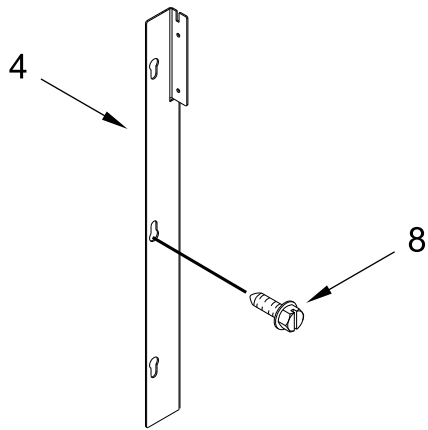

KitchenAid®

27" BUILT-IN MICROWAVE

MODELS:

KMBP107EBS03 (Black Stainless)

OVEN PARTS

Literature Parts

OVEN PARTS

<u>Illus. No.</u>	<u>Part No.</u>	<u>Description</u>	<u>Illus. No.</u>	<u>Part No.</u>	<u>Description</u>	<u>Illus. No.</u>	<u>Part No.</u>	<u>Description</u>
1		Literature Parts	8	7101P653-60	Screw	9	7101P426-60	Screw
	W10888963	Instructions, Installation						FOLLOWING PARTS NOT ILLUSTRATED
	W10643473	Guide, Use & Care (Microwave Oven)					W11356969	Harness, Interlock
	W10756613	Sheet, Tech					W11356954	Harness, Fan and Turntable
2	W10239155	Box, Conduit					W11356968	Harness, Inverter
3	W10420960	Support, Microwave Module					W11356977	Harness, Cable Tree Assembly
4	W10416256	Rail, Side (Left)					W11356986	Harness, Communication
	W10416255	Rail, Side (Right)					W11356987	Jumper Harness, Communication
5		Trim, Bottom					4450800	Screw, Grounding
	W10767440	Black					W10392129	Strap, Ground
6	W10239158	Bracket, Lower (Left)					W11356992	Conduit
	W10239159	Bracket, Lower (Right)					W10513362	Bag, Hardware
7	3400832	Screw (Black)						

CONTROL PANEL PARTS

CONTROL PANEL PARTS

<u>Illus.</u> <u>No.</u>	<u>Part No.</u>	<u>Description</u>	<u>Illus.</u> <u>No.</u>	<u>Part No.</u>	<u>Description</u>	<u>Illus.</u> <u>No.</u>	<u>Part No.</u>	<u>Description</u>
1		Assembly, Control Panel	2	W10624968	Interface, User	4		Skin, Control Panel
			3	3400832	Screw (Black)		W10861075	Black Stainless
	W10877121	Black Stainless						