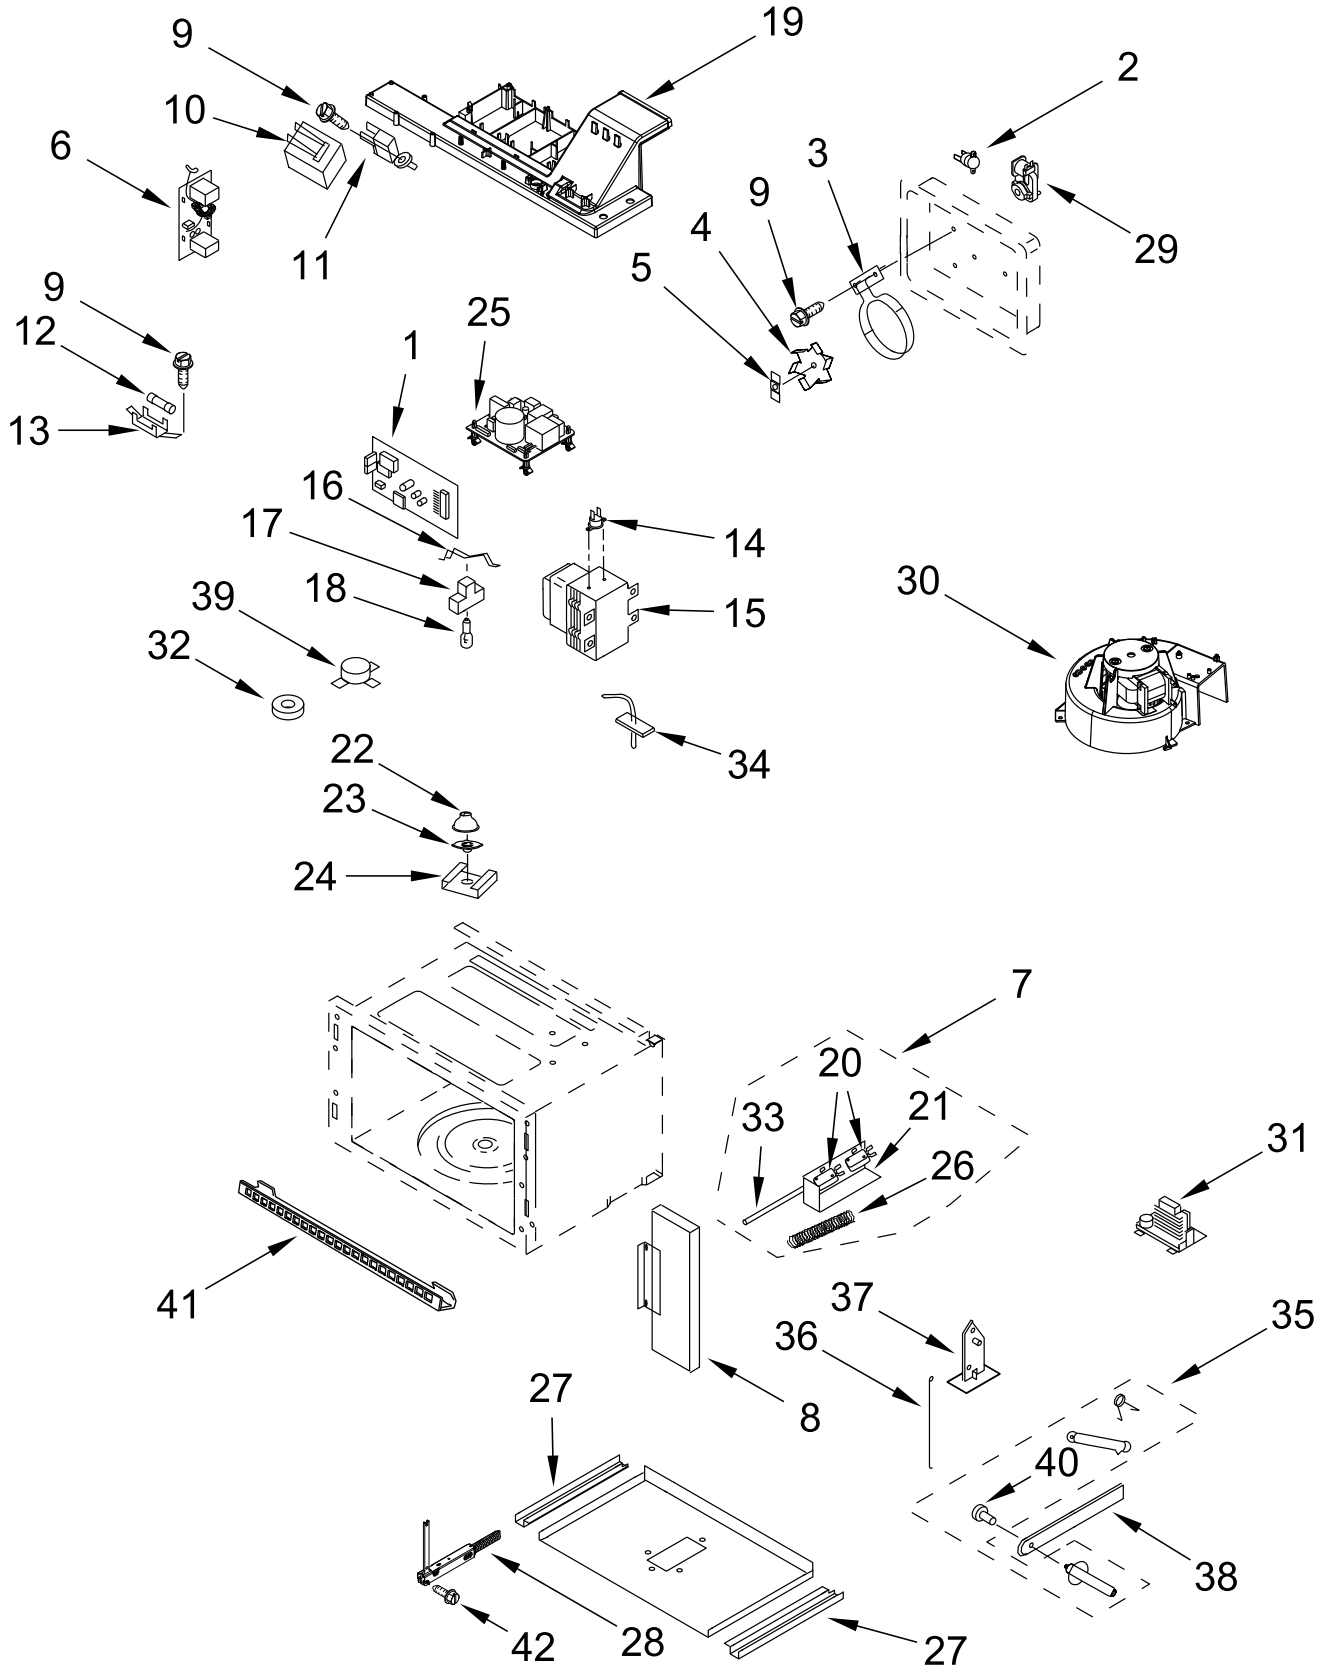

CABINET AND STIRRER PARTS

CABINET AND STIRRER PARTS

<u>Illus.</u> <u>No.</u>	<u>Part No.</u>	<u>Description</u>	<u>Illus.</u> <u>No.</u>	<u>Part No.</u>	<u>Description</u>	<u>Illus.</u> <u>No.</u>	<u>Part No.</u>	<u>Description</u>
1	W11289998	Manager, Appliance	13	4375231	Block, Fuse	29	461967848251	Motor, Convection Fan
2	423107845441	Sensor, Convection	14	461967846741	Thermostat, Magnetron	30	W11131760	Assembly, Cooling Fan
3	461967848711	Heater, Convection Element	15	W11226473	Magnetron	31	W11237240	Inverter
4	461967001792	Fan, Convection	16	W10465869	Spring, Lamp	32	W10769147	Sealing, Lamp
5	W10120233	Nut, Speed	17	W10490593	Holder, Lamp	33	461967750464	Rod, Push
6	W10692851	Filter, Noise	18	W10795595	Lamp, Halogen	34	241960100002	Sensor, Temperature
7	W10358241	Assembly, Interlock Switch	19	461967754821	Duct, Magnetron	35	W10128850	Assembly, Sliding Arm
8	461967017511	Trim, Side (Left)	20	461967848881	Switch	36	461967570351	Spring, Torsion
	W11044584	Trim, Side (Right)	21	W10876593	Holder, Switch	37	461967750494	Support
9	461967825321	Screw	22	423107022541	Reflector	38	461967750483	Arm, Sliding
10	461967848621	Transformer, Light (20V)	23	423107720491	Lens, Lamp	39	W10460457	Sensor, Humidity
11	461967842541	Thermoactuator	24	461967010591	Clip, Spring	40	461967510191	Bushing
12	241908600053	Fuse	25	W10260060	Board, Power Supply	41	461968973251	Vent, Top
			26	423107570871	Spring, Release Rod	42	461967825781	Screw (Shoulder)
			27	461967008461	Support, Bottom			
			28	461968979601	Hinge, Door