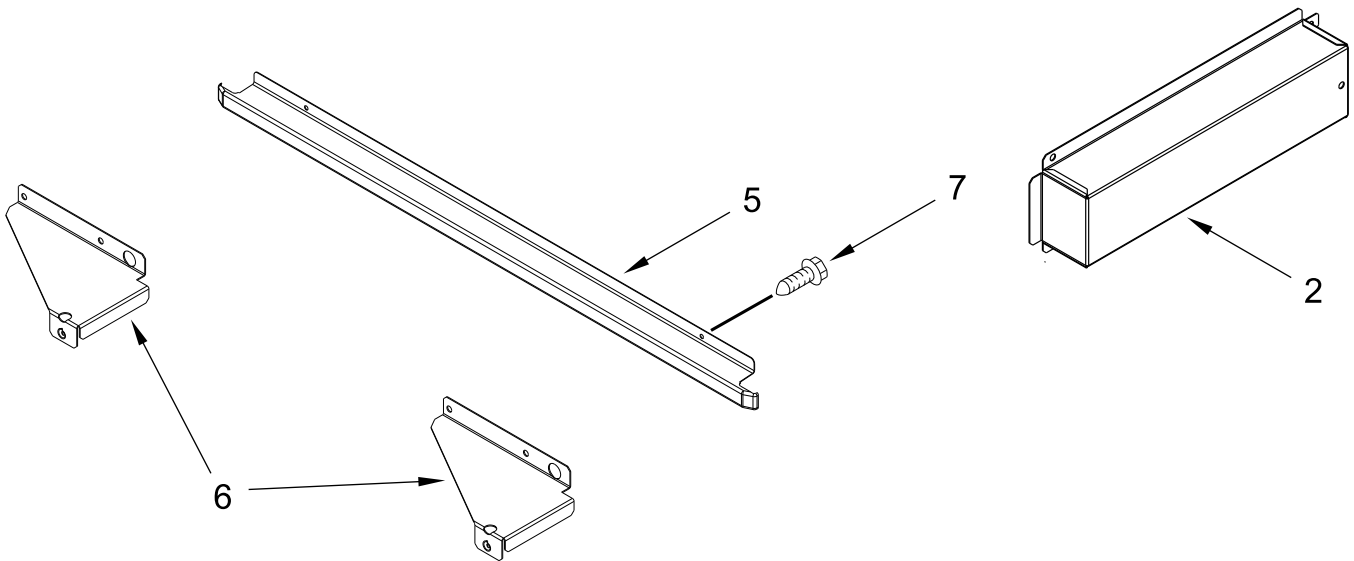

KitchenAid®

27" BUILT-IN MICROWAVE

MODELS:

KMBP107EBS03 (Black Stainless)

OVEN PARTS

Literature Parts

OVEN PARTS

<u>Illus. No.</u>	<u>Part No.</u>	<u>Description</u>	<u>Illus. No.</u>	<u>Part No.</u>	<u>Description</u>	<u>Illus. No.</u>	<u>Part No.</u>	<u>Description</u>
1		Literature Parts	8	7101P653-60	Screw	9	7101P426-60	Screw
	W10888963	Instructions, Installation						FOLLOWING PARTS NOT ILLUSTRATED
	W10643473	Guide, Use & Care (Microwave Oven)					W11356969	Harness, Interlock
	W10756613	Sheet, Tech					W11356954	Harness, Fan and Turntable
2	W10239155	Box, Conduit					W11356968	Harness, Inverter
3	W10420960	Support, Microwave Module					W11356977	Harness, Cable Tree Assembly
4	W10416256	Rail, Side (Left)					W11356986	Harness, Communication
	W10416255	Rail, Side (Right)					W11356987	Jumper Harness, Communication
5		Trim, Bottom					4450800	Screw, Grounding
	W10767440	Black					W10392129	Strap, Ground
6	W10239158	Bracket, Lower (Left)					W11356992	Conduit
	W10239159	Bracket, Lower (Right)					W10513362	Bag, Hardware
7	3400832	Screw (Black)						

CONTROL PANEL PARTS

CONTROL PANEL PARTS

<u>Illus.</u> <u>No.</u>	<u>Part No.</u>	<u>Description</u>	<u>Illus.</u> <u>No.</u>	<u>Part No.</u>	<u>Description</u>	<u>Illus.</u> <u>No.</u>	<u>Part No.</u>	<u>Description</u>
1		Assembly, Control Panel	2	W10624968	Interface, User	4		Skin, Control Panel
			3	3400832	Screw (Black)		W10861075	Black Stainless
	W10877121	Black Stainless						