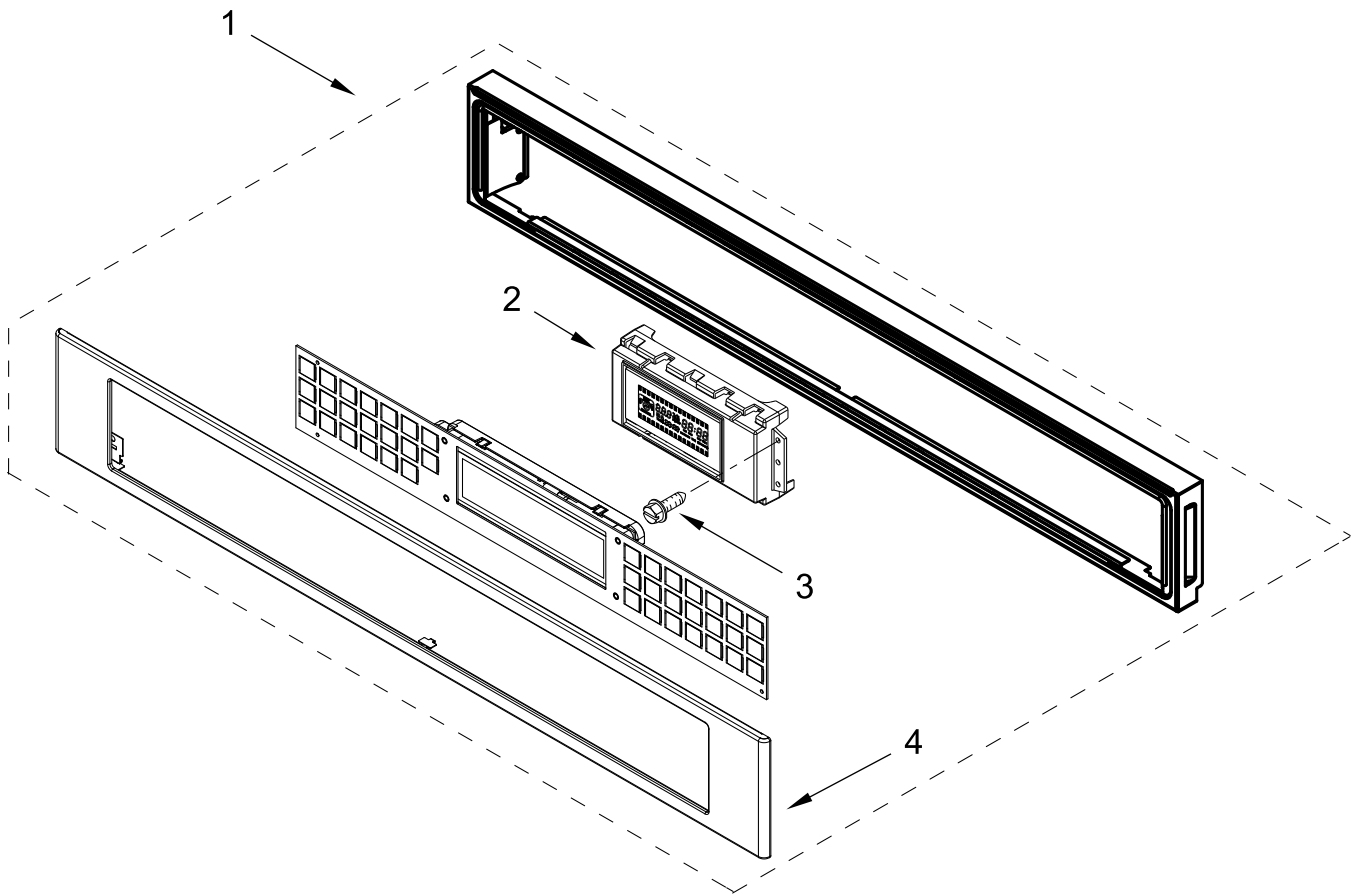

KitchenAid®

27" BUILT-IN MICROWAVE

MODELS:

KMBP107EBS03 (Black Stainless)

OVEN PARTS

Literature Parts

OVEN PARTS

<u>Illus. No.</u>	<u>Part No.</u>	<u>Description</u>	<u>Illus. No.</u>	<u>Part No.</u>	<u>Description</u>	<u>Illus. No.</u>	<u>Part No.</u>	<u>Description</u>
1		Literature Parts	8	7101P653-60	Screw	9	7101P426-60	Screw
	W10888963	Instructions, Installation						FOLLOWING PARTS NOT ILLUSTRATED
	W10643473	Guide, Use & Care (Microwave Oven)					W11356969	Harness, Interlock
	W10756613	Sheet, Tech					W11356954	Harness, Fan and Turntable
2	W10239155	Box, Conduit					W11356968	Harness, Inverter
3	W10420960	Support, Microwave Module					W11356977	Harness, Cable Tree Assembly
4	W10416256	Rail, Side (Left)					W11356986	Harness, Communication
	W10416255	Rail, Side (Right)					W11356987	Jumper Harness, Communication
5		Trim, Bottom					4450800	Screw, Grounding
	W10767440	Black					W10392129	Strap, Ground
6	W10239158	Bracket, Lower (Left)					W11356992	Conduit
	W10239159	Bracket, Lower (Right)					W10513362	Bag, Hardware
7	3400832	Screw (Black)						

CONTROL PANEL PARTS

CONTROL PANEL PARTS

<u>Illus.</u> <u>No.</u>	<u>Part No.</u>	<u>Description</u>	<u>Illus.</u> <u>No.</u>	<u>Part No.</u>	<u>Description</u>	<u>Illus.</u> <u>No.</u>	<u>Part No.</u>	<u>Description</u>
1		Assembly, Control Panel	2	W10624968	Interface, User	4		Skin, Control Panel
			3	3400832	Screw (Black)		W10861075	Black Stainless
	W10877121	Black Stainless						