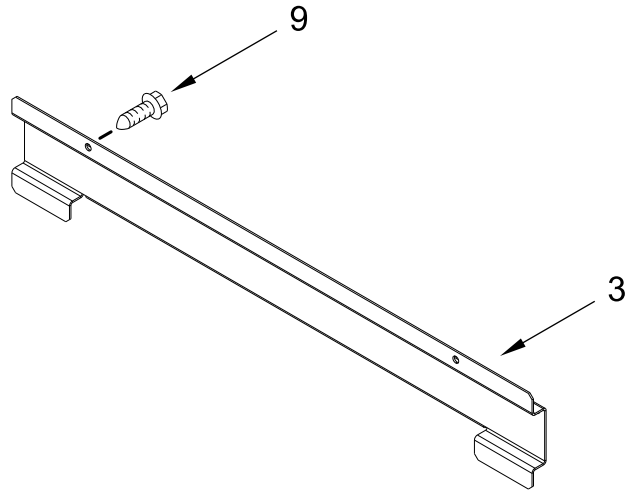

KitchenAid®

27" BUILT-IN MICROWAVE

MODELS:

KMBP107EBS03 (Black Stainless)

OVEN PARTS

Literature Parts

OVEN PARTS

<u>Illus. No.</u>	<u>Part No.</u>	<u>Description</u>	<u>Illus. No.</u>	<u>Part No.</u>	<u>Description</u>	<u>Illus. No.</u>	<u>Part No.</u>	<u>Description</u>
1		Literature Parts	8	7101P653-60	Screw	9	7101P426-60	Screw
	W10888963	Instructions, Installation						FOLLOWING PARTS NOT ILLUSTRATED
	W10643473	Guide, Use & Care (Microwave Oven)					W11356969	Harness, Interlock
	W10756613	Sheet, Tech					W11356954	Harness, Fan and Turntable
2	W10239155	Box, Conduit					W11356968	Harness, Inverter
3	W10420960	Support, Microwave Module					W11356977	Harness, Cable Tree Assembly
4	W10416256	Rail, Side (Left)					W11356986	Harness, Communication
	W10416255	Rail, Side (Right)					W11356987	Jumper Harness, Communication
5		Trim, Bottom					4450800	Screw, Grounding
	W10767440	Black					W10392129	Strap, Ground
6	W10239158	Bracket, Lower (Left)					W11356992	Conduit
	W10239159	Bracket, Lower (Right)					W10513362	Bag, Hardware
7	3400832	Screw (Black)						

CONTROL PANEL PARTS

CONTROL PANEL PARTS

<u>Illus.</u> <u>No.</u>	<u>Part No.</u>	<u>Description</u>	<u>Illus.</u> <u>No.</u>	<u>Part No.</u>	<u>Description</u>	<u>Illus.</u> <u>No.</u>	<u>Part No.</u>	<u>Description</u>
1		Assembly, Control Panel	2	W10624968	Interface, User	4		Skin, Control Panel
			3	3400832	Screw (Black)		W10861075	Black Stainless
	W10877121	Black Stainless						