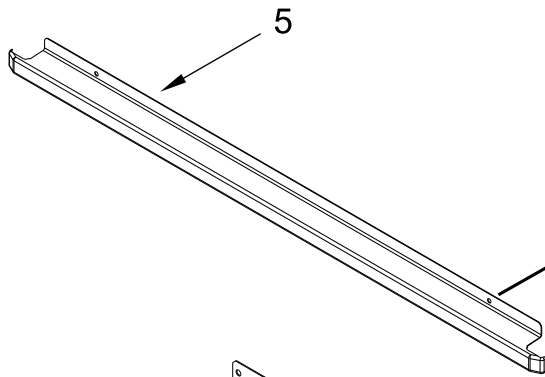

KitchenAid®

27" BUILT-IN MICROWAVE

MODELS:

KMBP107ESS03 (Stainless)

OVEN PARTS

Literature Parts

OVEN PARTS

<u>Illus. No.</u>	<u>Part No.</u>	<u>Description</u>	<u>Illus. No.</u>	<u>Part No.</u>	<u>Description</u>
1		Literature Parts	9	7101P426-60	Screw
	W11091154	Instructions, Installation			FOLLOWING PARTS NOT ILLUSTRATED
	W10643473	Guide, Use & Care (Microwave Oven)		W11356969	Harness, Interlock
	W10756613	Sheet, Tech		W11356954	Harness, Fan and Turntable
2	W10239155	Box, Conduit		W11356968	Harness, Inverter
3	W10420960	Support, Microwave Module		W11356986	Harness, Communication
4	W10416256	Rail, Side (Left)		W11356977	Harness, Cable Tree Assembly
	W10416255	Rail, Side (Right)		W11356987	Jumper Harness, Communication
5	W10420959	Trim, Bottom		4450800	Screw, Grounding
6	W10239158	Bracket, Lower (Left)		W10392129	Strap, Ground
	W10239159	Bracket, Lower (Right)		W11356992	Conduit
7	3400832	Screw (Black)		W10513362	Bag, Hardware
8	7101P653-60	Screw			

CONTROL PANEL PARTS

CONTROL PANEL PARTS

<u>Illus.</u> <u>No.</u>	<u>Part No.</u>	<u>Description</u>	<u>Illus.</u> <u>No.</u>	<u>Part No.</u>	<u>Description</u>
1		Assembly, Control Panel	2		Skin, Control Panel
	W10588759	Stainless		W10588741	Stainless
			3	W10624968	Interface, User

MICROWAVE DOOR PARTS

MICROWAVE DOOR PARTS

<u>Illus.</u> <u>No.</u>	<u>Part No.</u>	<u>Description</u>	<u>Illus.</u> <u>No.</u>	<u>Part No.</u>	<u>Description</u>	<u>Illus.</u> <u>No.</u>	<u>Part No.</u>	<u>Description</u>
1	8304588BL	Cap, Screw	6		Assembly, Outer Door	8	W10551026	Medallion, Handle
2	7101P338-60	Screw		W10615379	Stainless	9	W10480830	Screw
3	W10737653	Assembly, Inner Door	7		Assembly, Door Handle	10	W10319024	Washer, Door
4	W10518672	Badge						
5	W10359769	Foam, Door Handle		W10640874	Stainless			