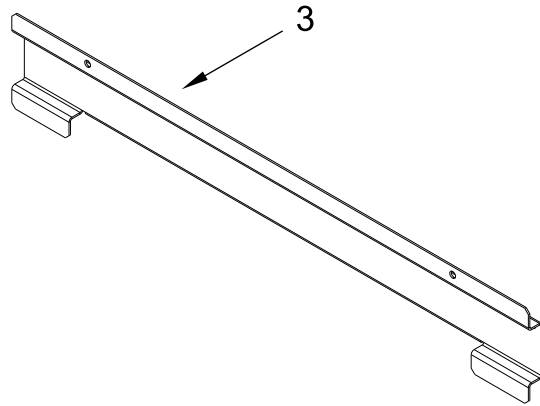

KitchenAid®

27" BUILT-IN MICROWAVE

MODELS:

KMBP107ESS03 (Stainless)

OVEN PARTS

Literature Parts

OVEN PARTS

<u>Illus. No.</u>	<u>Part No.</u>	<u>Description</u>	<u>Illus. No.</u>	<u>Part No.</u>	<u>Description</u>
1		Literature Parts	9	7101P426-60	Screw
	W11091154	Instructions, Installation			FOLLOWING PARTS NOT ILLUSTRATED
	W10643473	Guide, Use & Care (Microwave Oven)		W11356969	Harness, Interlock
	W10756613	Sheet, Tech		W11356954	Harness, Fan and Turntable
2	W10239155	Box, Conduit		W11356968	Harness, Inverter
3	W10420960	Support, Microwave Module		W11356986	Harness, Communication
4	W10416256	Rail, Side (Left)		W11356977	Harness, Cable Tree Assembly
	W10416255	Rail, Side (Right)		W11356987	Jumper Harness, Communication
5	W10420959	Trim, Bottom		4450800	Screw, Grounding
6	W10239158	Bracket, Lower (Left)		W10392129	Strap, Ground
	W10239159	Bracket, Lower (Right)		W11356992	Conduit
7	3400832	Screw (Black)		W10513362	Bag, Hardware
8	7101P653-60	Screw			

CONTROL PANEL PARTS

CONTROL PANEL PARTS

<u>Illus.</u> <u>No.</u>	<u>Part No.</u>	<u>Description</u>	<u>Illus.</u> <u>No.</u>	<u>Part No.</u>	<u>Description</u>
1		Assembly, Control Panel	2		Skin, Control Panel
	W10588759	Stainless		W10588741	Stainless
			3	W10624968	Interface, User

MICROWAVE DOOR PARTS

MICROWAVE DOOR PARTS

<u>Illus.</u> <u>No.</u>	<u>Part No.</u>	<u>Description</u>	<u>Illus.</u> <u>No.</u>	<u>Part No.</u>	<u>Description</u>	<u>Illus.</u> <u>No.</u>	<u>Part No.</u>	<u>Description</u>
1	8304588BL	Cap, Screw	6		Assembly, Outer Door	8	W10551026	Medallion, Handle
2	7101P338-60	Screw		W10615379	Stainless	9	W10480830	Screw
3	W10737653	Assembly, Inner Door	7		Assembly, Door Handle	10	W10319024	Washer, Door
4	W10518672	Badge						
5	W10359769	Foam, Door Handle		W10640874	Stainless			