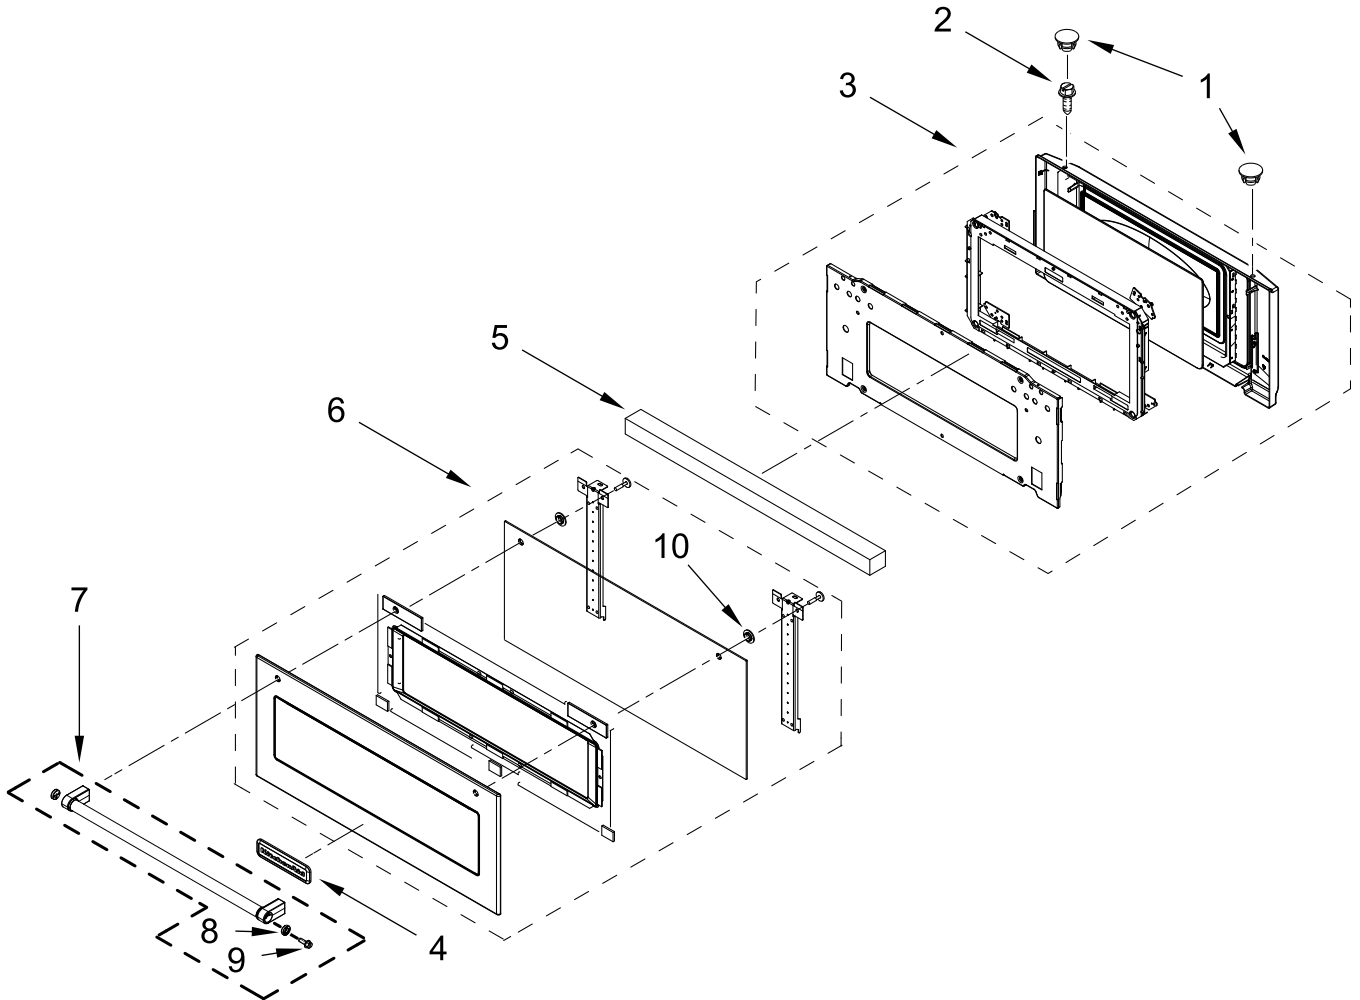

KitchenAid®

27" BUILT-IN MICROWAVE

MODELS:

KMBP107ESS03 (Stainless)

OVEN PARTS

Literature Parts

OVEN PARTS

<u>Illus. No.</u>	<u>Part No.</u>	<u>Description</u>	<u>Illus. No.</u>	<u>Part No.</u>	<u>Description</u>
1		Literature Parts	9	7101P426-60	Screw
	W11091154	Instructions, Installation			FOLLOWING PARTS NOT ILLUSTRATED
	W10643473	Guide, Use & Care (Microwave Oven)		W11356969	Harness, Interlock
	W10756613	Sheet, Tech		W11356954	Harness, Fan and Turntable
2	W10239155	Box, Conduit		W11356968	Harness, Inverter
3	W10420960	Support, Microwave Module		W11356986	Harness, Communication
4	W10416256	Rail, Side (Left)		W11356977	Harness, Cable Tree Assembly
	W10416255	Rail, Side (Right)		W11356987	Jumper Harness, Communication
5	W10420959	Trim, Bottom		4450800	Screw, Grounding
6	W10239158	Bracket, Lower (Left)		W10392129	Strap, Ground
	W10239159	Bracket, Lower (Right)		W11356992	Conduit
7	3400832	Screw (Black)		W10513362	Bag, Hardware
8	7101P653-60	Screw			

CONTROL PANEL PARTS

CONTROL PANEL PARTS

<u>Illus.</u> <u>No.</u>	<u>Part No.</u>	<u>Description</u>	<u>Illus.</u> <u>No.</u>	<u>Part No.</u>	<u>Description</u>
1		Assembly, Control Panel	2		Skin, Control Panel
	W10588759	Stainless		W10588741	Stainless
			3	W10624968	Interface, User

MICROWAVE DOOR PARTS

MICROWAVE DOOR PARTS

<u>Illus.</u> <u>No.</u>	<u>Part No.</u>	<u>Description</u>	<u>Illus.</u> <u>No.</u>	<u>Part No.</u>	<u>Description</u>	<u>Illus.</u> <u>No.</u>	<u>Part No.</u>	<u>Description</u>
1	8304588BL	Cap, Screw	6		Assembly, Outer Door	8	W10551026	Medallion, Handle
2	7101P338-60	Screw		W10615379	Stainless	9	W10480830	Screw
3	W10737653	Assembly, Inner Door	7		Assembly, Door Handle	10	W10319024	Washer, Door
4	W10518672	Badge						
5	W10359769	Foam, Door Handle		W10640874	Stainless			