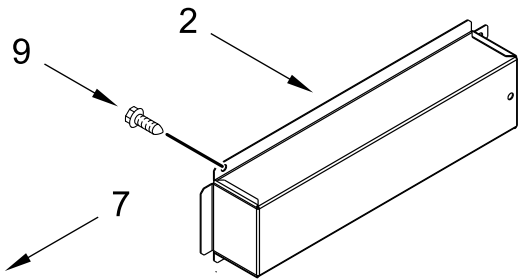

KitchenAid®

27" BUILT-IN MICROWAVE

MODELS:

KMBP107ESS03 (Stainless)

OVEN PARTS

Literature Parts

OVEN PARTS

<u>Illus. No.</u>	<u>Part No.</u>	<u>Description</u>	<u>Illus. No.</u>	<u>Part No.</u>	<u>Description</u>
1		Literature Parts	9	7101P426-60	Screw
	W11091154	Instructions, Installation			FOLLOWING PARTS NOT ILLUSTRATED
	W10643473	Guide, Use & Care (Microwave Oven)		W11356969	Harness, Interlock
	W10756613	Sheet, Tech		W11356954	Harness, Fan and Turntable
2	W10239155	Box, Conduit		W11356968	Harness, Inverter
3	W10420960	Support, Microwave Module		W11356986	Harness, Communication
4	W10416256	Rail, Side (Left)		W11356977	Harness, Cable Tree Assembly
	W10416255	Rail, Side (Right)		W11356987	Jumper Harness, Communication
5	W10420959	Trim, Bottom		4450800	Screw, Grounding
6	W10239158	Bracket, Lower (Left)		W10392129	Strap, Ground
	W10239159	Bracket, Lower (Right)		W11356992	Conduit
7	3400832	Screw (Black)		W10513362	Bag, Hardware
8	7101P653-60	Screw			

CONTROL PANEL PARTS

CONTROL PANEL PARTS

<u>Illus.</u> <u>No.</u>	<u>Part No.</u>	<u>Description</u>	<u>Illus.</u> <u>No.</u>	<u>Part No.</u>	<u>Description</u>
1		Assembly, Control Panel	2		Skin, Control Panel
	W10588759	Stainless		W10588741	Stainless
			3	W10624968	Interface, User

MICROWAVE DOOR PARTS

MICROWAVE DOOR PARTS

<u>Illus.</u> <u>No.</u>	<u>Part No.</u>	<u>Description</u>	<u>Illus.</u> <u>No.</u>	<u>Part No.</u>	<u>Description</u>	<u>Illus.</u> <u>No.</u>	<u>Part No.</u>	<u>Description</u>
1	8304588BL	Cap, Screw	6		Assembly, Outer Door	8	W10551026	Medallion, Handle
2	7101P338-60	Screw		W10615379	Stainless	9	W10480830	Screw
3	W10737653	Assembly, Inner Door	7		Assembly, Door Handle	10	W10319024	Washer, Door
4	W10518672	Badge						
5	W10359769	Foam, Door Handle		W10640874	Stainless			