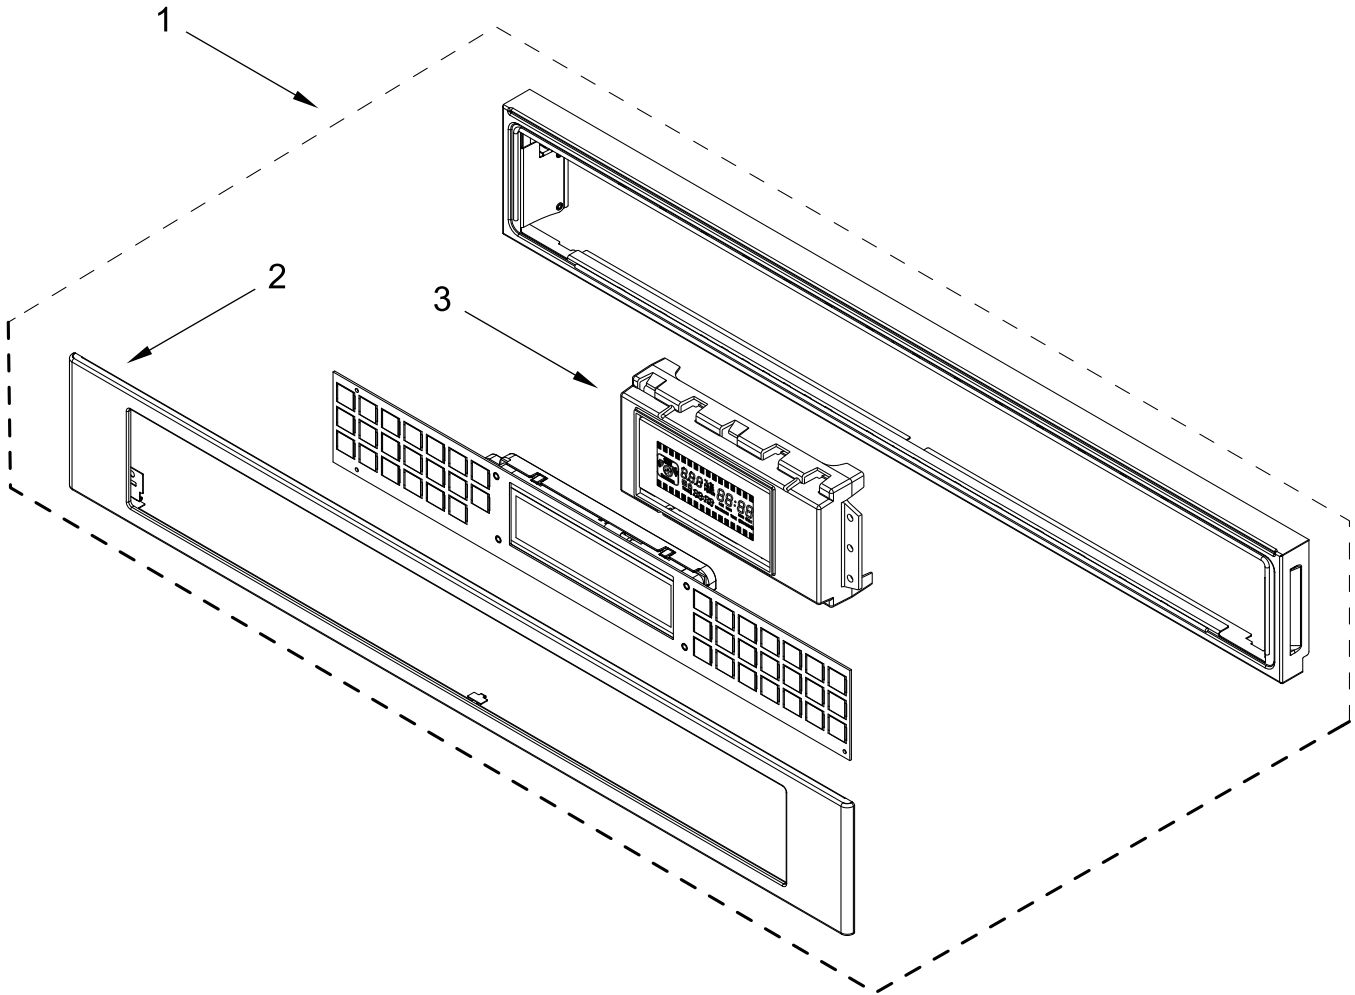

KitchenAid®

27" BUILT-IN MICROWAVE

MODELS:

KMBP107ESS03 (Stainless)

OVEN PARTS

Literature Parts

OVEN PARTS

<u>Illus. No.</u>	<u>Part No.</u>	<u>Description</u>	<u>Illus. No.</u>	<u>Part No.</u>	<u>Description</u>
1		Literature Parts	9	7101P426-60	Screw
	W11091154	Instructions, Installation			FOLLOWING PARTS NOT ILLUSTRATED
	W10643473	Guide, Use & Care (Microwave Oven)		W11356969	Harness, Interlock
	W10756613	Sheet, Tech		W11356954	Harness, Fan and Turntable
2	W10239155	Box, Conduit		W11356968	Harness, Inverter
3	W10420960	Support, Microwave Module		W11356986	Harness, Communication
4	W10416256	Rail, Side (Left)		W11356977	Harness, Cable Tree Assembly
	W10416255	Rail, Side (Right)		W11356987	Jumper Harness, Communication
5	W10420959	Trim, Bottom		4450800	Screw, Grounding
6	W10239158	Bracket, Lower (Left)		W10392129	Strap, Ground
	W10239159	Bracket, Lower (Right)		W11356992	Conduit
7	3400832	Screw (Black)		W10513362	Bag, Hardware
8	7101P653-60	Screw			

CONTROL PANEL PARTS

CONTROL PANEL PARTS

<u>Illus.</u> <u>No.</u>	<u>Part No.</u>	<u>Description</u>	<u>Illus.</u> <u>No.</u>	<u>Part No.</u>	<u>Description</u>
1		Assembly, Control Panel	2		Skin, Control Panel
	W10588759	Stainless		W10588741	Stainless
			3	W10624968	Interface, User

MICROWAVE DOOR PARTS

MICROWAVE DOOR PARTS

<u>Illus.</u> <u>No.</u>	<u>Part No.</u>	<u>Description</u>	<u>Illus.</u> <u>No.</u>	<u>Part No.</u>	<u>Description</u>	<u>Illus.</u> <u>No.</u>	<u>Part No.</u>	<u>Description</u>
1	8304588BL	Cap, Screw	6		Assembly, Outer Door	8	W10551026	Medallion, Handle
2	7101P338-60	Screw		W10615379	Stainless	9	W10480830	Screw
3	W10737653	Assembly, Inner Door	7		Assembly, Door Handle	10	W10319024	Washer, Door
4	W10518672	Badge						
5	W10359769	Foam, Door Handle		W10640874	Stainless			