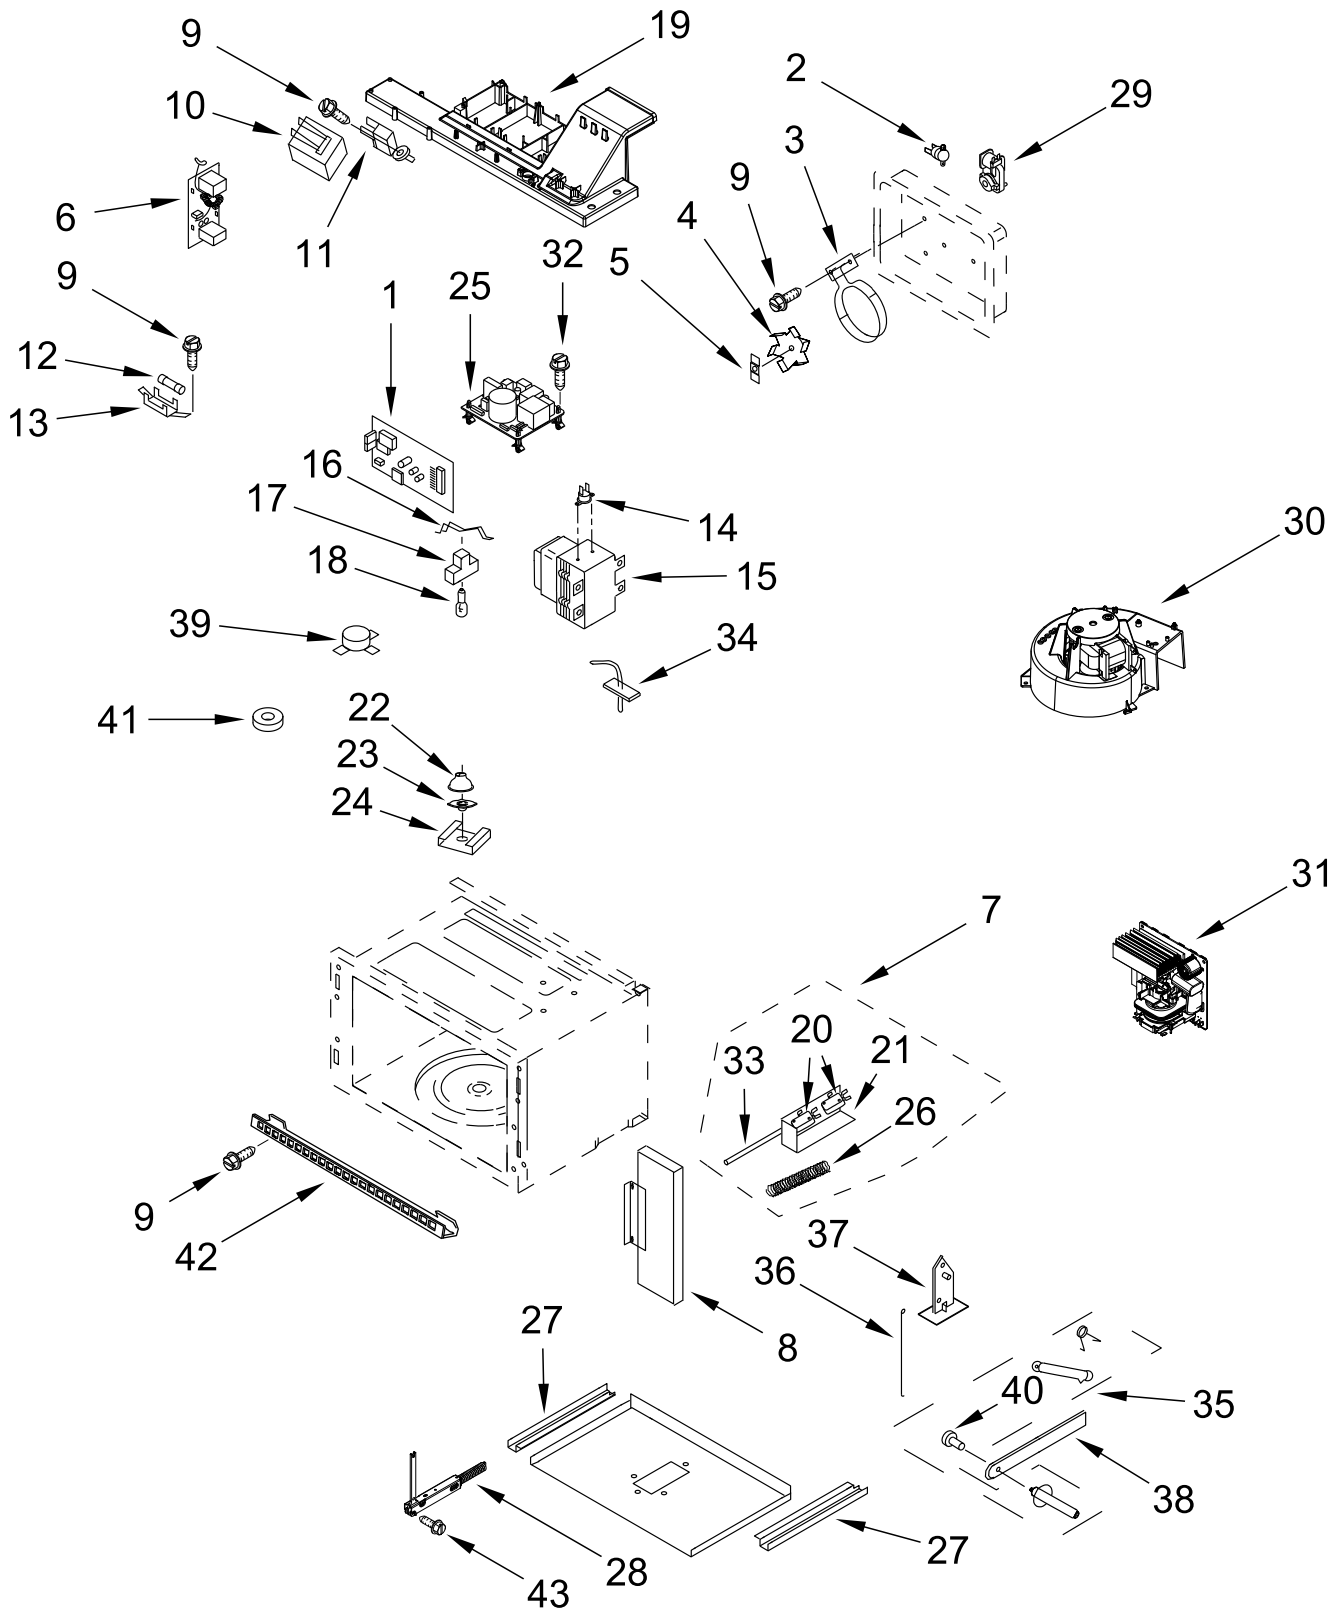

CABINET AND STIRRER PARTS

CABINET AND STIRRER PARTS

<u>Illus.</u> <u>No.</u>	<u>Part No.</u>	<u>Description</u>	<u>Illus.</u> <u>No.</u>	<u>Part No.</u>	<u>Description</u>	<u>Illus.</u> <u>No.</u>	<u>Part No.</u>	<u>Description</u>
1	W11289998	Manager, Appliance	13	4375231	Block, Fuse	29	461967848251	Motor, Convection Fan
2	423107845441	Sensor, Convection	14	461967846741	Thermostat, Magnetron	30	W11131760	Assembly, Cooling Fan
3	461967848711	Heater, Convection Element	15	W11226473	Magnetron	31	W11237240	Inverter
4	461967001792	Fan, Convection	16	W10465869	Spring, Lamp	32	7101P426-60	Screw
5	W10120233	Nut, Speed	17	W10490593	Holder, Lamp	33	461967750464	Rod, Push
6	W10692851	Filter, Noise	18	W10795595	Lamp, Halogen	34	241960100002	Sensor, Temperature
7	W10358241	Assembly, Interlock Switch	19	461967754821	Duct, Magnetron	35	W10128850	Assembly, Sliding Arm
8	461967017511	Trim, Side (Left)	20	461967848881	Switch	36	461967570351	Spring, Torsion
	W11044584	Trim, Side (Right)	21	W10876593	Holder, Switch	37	461967750494	Support
9	461967825321	Screw	22	423107022541	Reflector	38	461967750483	Arm, Sliding
10	461967848621	Transformer, Light (20V)	23	423107720491	Lens, Lamp	39	W10460457	Sensor, Humidity
11	461967842541	Thermoactuator	24	461967010591	Clip, Spring	40	461967510191	Bushing
12	241908600053	Fuse	25	W10260060	Board, Power Supply	41	W10769147	Sealing, Lamp
			26	423107570871	Spring, Release Rod	42	461968973251	Vent, Top
			27	461967008461	Support, Bottom	43	461967825781	Screw (Shoulder)
			28	461968979601	Hinge, Door