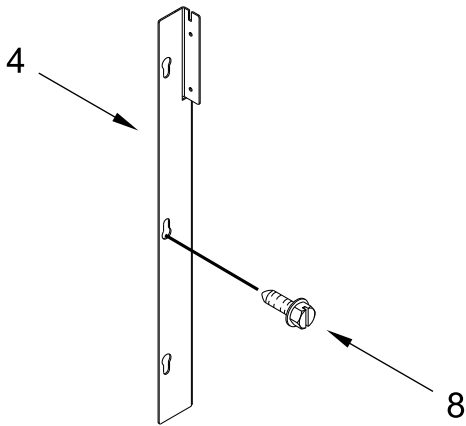

KitchenAid®

27" BUILT-IN MICROWAVE

MODELS:

KMBP107ESS03 (Stainless)

OVEN PARTS

Literature Parts

OVEN PARTS

<u>Illus. No.</u>	<u>Part No.</u>	<u>Description</u>	<u>Illus. No.</u>	<u>Part No.</u>	<u>Description</u>
1		Literature Parts	9	7101P426-60	Screw
	W11091154	Instructions, Installation			FOLLOWING PARTS NOT ILLUSTRATED
	W10643473	Guide, Use & Care (Microwave Oven)		W11356969	Harness, Interlock
	W10756613	Sheet, Tech		W11356954	Harness, Fan and Turntable
2	W10239155	Box, Conduit		W11356968	Harness, Inverter
3	W10420960	Support, Microwave Module		W11356986	Harness, Communication
4	W10416256	Rail, Side (Left)		W11356977	Harness, Cable Tree Assembly
	W10416255	Rail, Side (Right)		W11356987	Jumper Harness, Communication
5	W10420959	Trim, Bottom		4450800	Screw, Grounding
6	W10239158	Bracket, Lower (Left)		W10392129	Strap, Ground
	W10239159	Bracket, Lower (Right)		W11356992	Conduit
7	3400832	Screw (Black)		W10513362	Bag, Hardware
8	7101P653-60	Screw			

CONTROL PANEL PARTS

CONTROL PANEL PARTS

<u>Illus.</u> <u>No.</u>	<u>Part No.</u>	<u>Description</u>	<u>Illus.</u> <u>No.</u>	<u>Part No.</u>	<u>Description</u>
1		Assembly, Control Panel	2		Skin, Control Panel
	W10588759	Stainless		W10588741	Stainless
			3	W10624968	Interface, User

MICROWAVE DOOR PARTS

MICROWAVE DOOR PARTS

<u>Illus.</u> <u>No.</u>	<u>Part No.</u>	<u>Description</u>	<u>Illus.</u> <u>No.</u>	<u>Part No.</u>	<u>Description</u>	<u>Illus.</u> <u>No.</u>	<u>Part No.</u>	<u>Description</u>
1	8304588BL	Cap, Screw	6		Assembly, Outer Door	8	W10551026	Medallion, Handle
2	7101P338-60	Screw		W10615379	Stainless	9	W10480830	Screw
3	W10737653	Assembly, Inner Door	7		Assembly, Door Handle	10	W10319024	Washer, Door
4	W10518672	Badge						
5	W10359769	Foam, Door Handle		W10640874	Stainless			