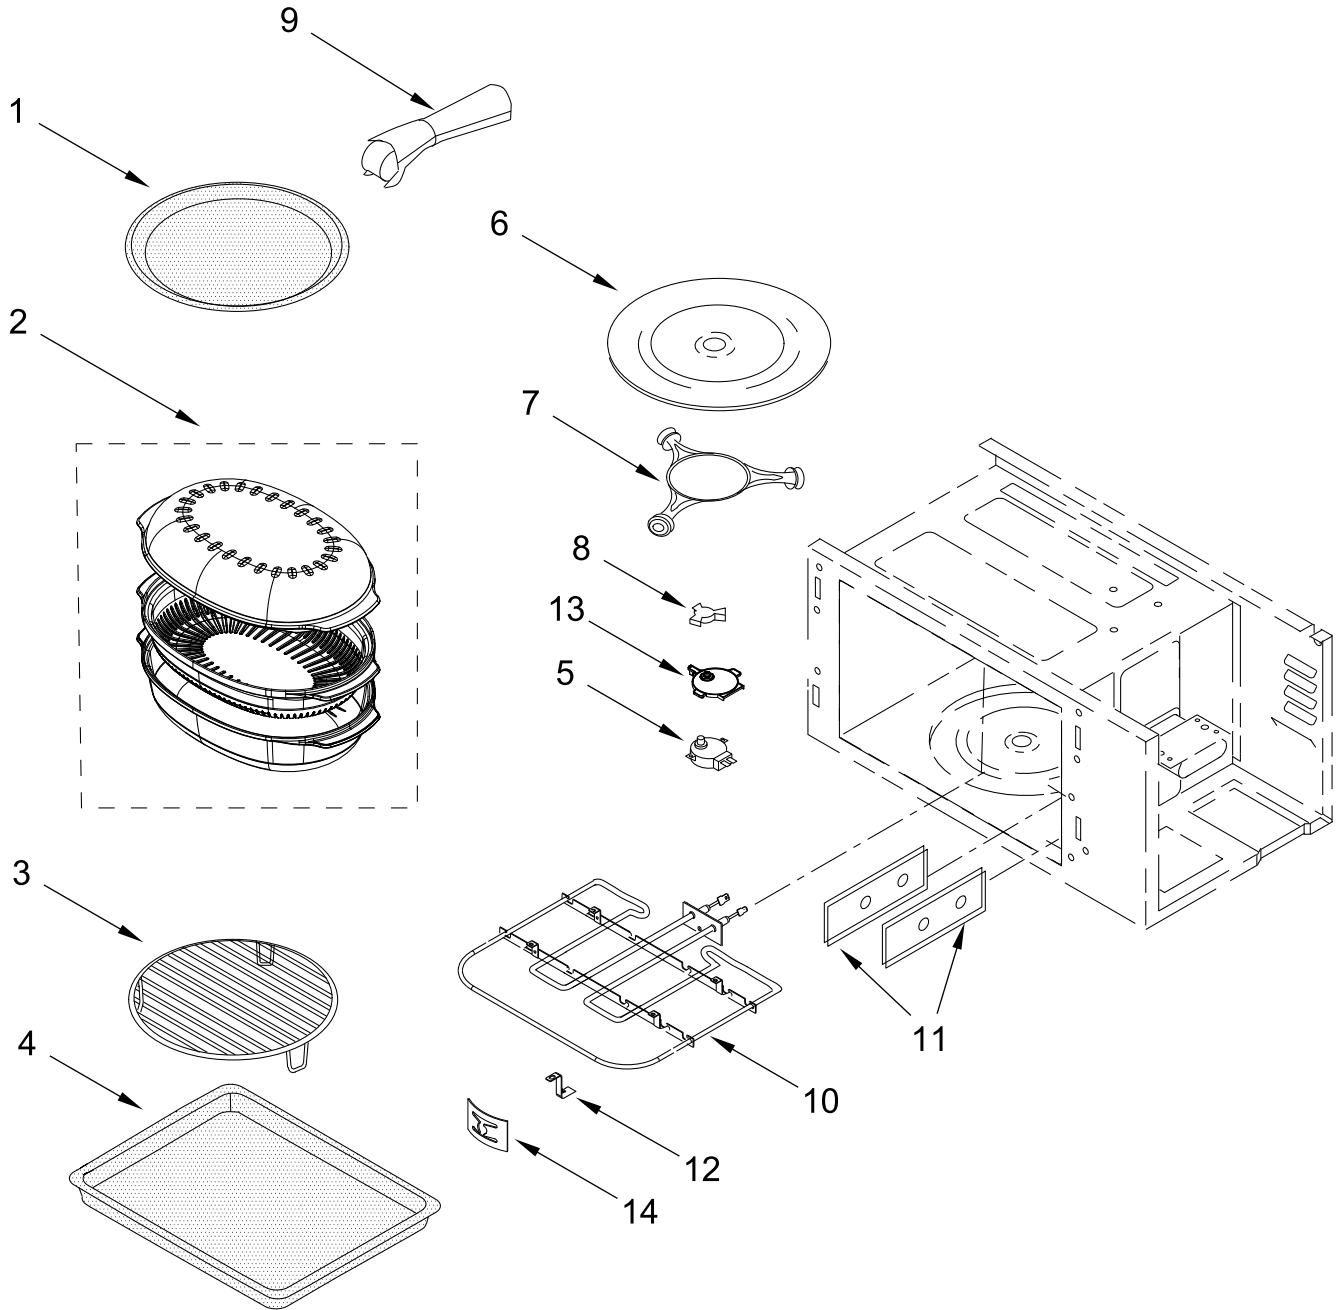

INTERNAL MICROWAVE PARTS

INTERNAL MICROWAVE PARTS

<u>Illus.</u> <u>No.</u>	<u>Part No.</u>	<u>Description</u>	<u>Illus.</u> <u>No.</u>	<u>Part No.</u>	<u>Description</u>	<u>Illus.</u> <u>No.</u>	<u>Part No.</u>	<u>Description</u>
1	461968977491	Plate, Crisp	7	W10367316	Ring, Turntable	13	461967753742	Adapter, Turntable Motor
2	W10796139	Steamer	8	W10545578	Drive, Turntable	14	252262898008	Support, Spring Lock Grill
3	W10748279	Rack, Low Convection	9	461968929542	Handle, Pan			
4	W10750839	Plate, Baking	10	W10387651	Element, Grill			
5	461967848971	Motor, Turntable	11	461967451001	Plate, Cover			
6	461967721091	Turntable	12	461967753871	Support, Element