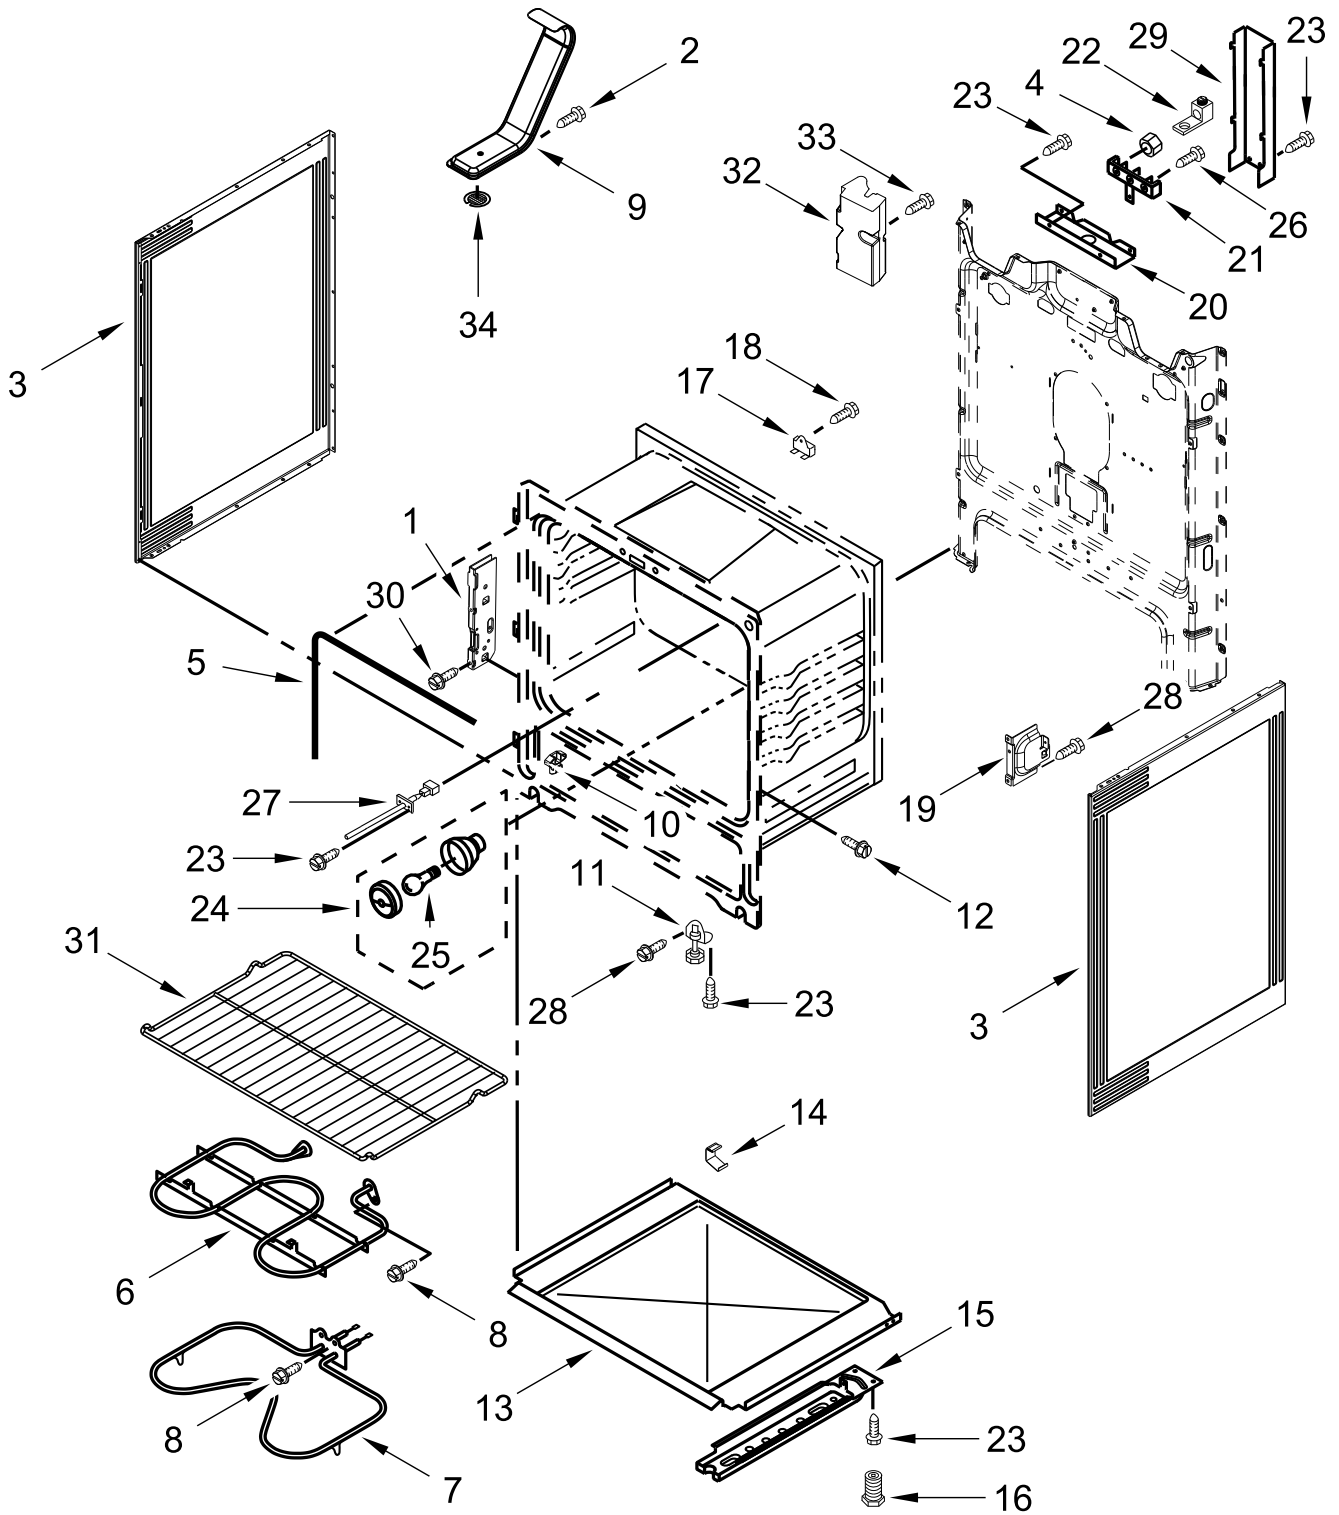

CHASSIS PARTS

CHASSIS PARTS

<u>Illus. No.</u>	<u>Part No.</u>	<u>Description</u>	<u>Illus. No.</u>	<u>Part No.</u>	<u>Description</u>	<u>Illus. No.</u>	<u>Part No.</u>	<u>Description</u>
1	W10289077	Receiver, Hinge	15	W10390008	Assembly, Base Rail (Left)	26	3400016	Screw
2	W10362924	Screw				27	W10181986	Sensor, Oven
3		Panel, Side		W10390007	Assembly, Base Rail (Right)	28	3196169	Screw
	W10162245	Black				29	W10326122	Cover, Terminal Block
4	3400029	Nut	16	W10058460	Foot, Leveling	30	W10031780	Screw
5	W10129032	Seal, Door	17	3196548	Fuse, Thermal	31	W10268578	Rack, Oven
6	9757340	Element, Broil	18	3196172	Screw	32	W10910404	Counterweight
7	W11111743	Element, Bake	19	W10404688	Clip, Oven Support	33	W11034869	Screw
8	3196154	Screw	20	3186034	Bracket, Service	34	9761301	Screen, Vent
9	W10134285	Tube, Vent	21	W10245259	Block, Terminal			FOLLOWING PARTS NOT ILLUSTRATED
10	W10674705	Glide, Drawer Front	22	W10281322	Kit, Bare Wire Adapter Block		8273263	Insulation, Wrap
11	W10341186	Assembly, Front Foot	23	3196178	Screw		8272611	Insulation, Back
12	W10067840	Screw	24	W11175594	Assembly, Light		W10333344	Insulation, Flue
13	8054068	Retainer, Insulation	25	W10571723	Bulb, Halogen 40 Watts			
14	W10137382	Clip, Panel