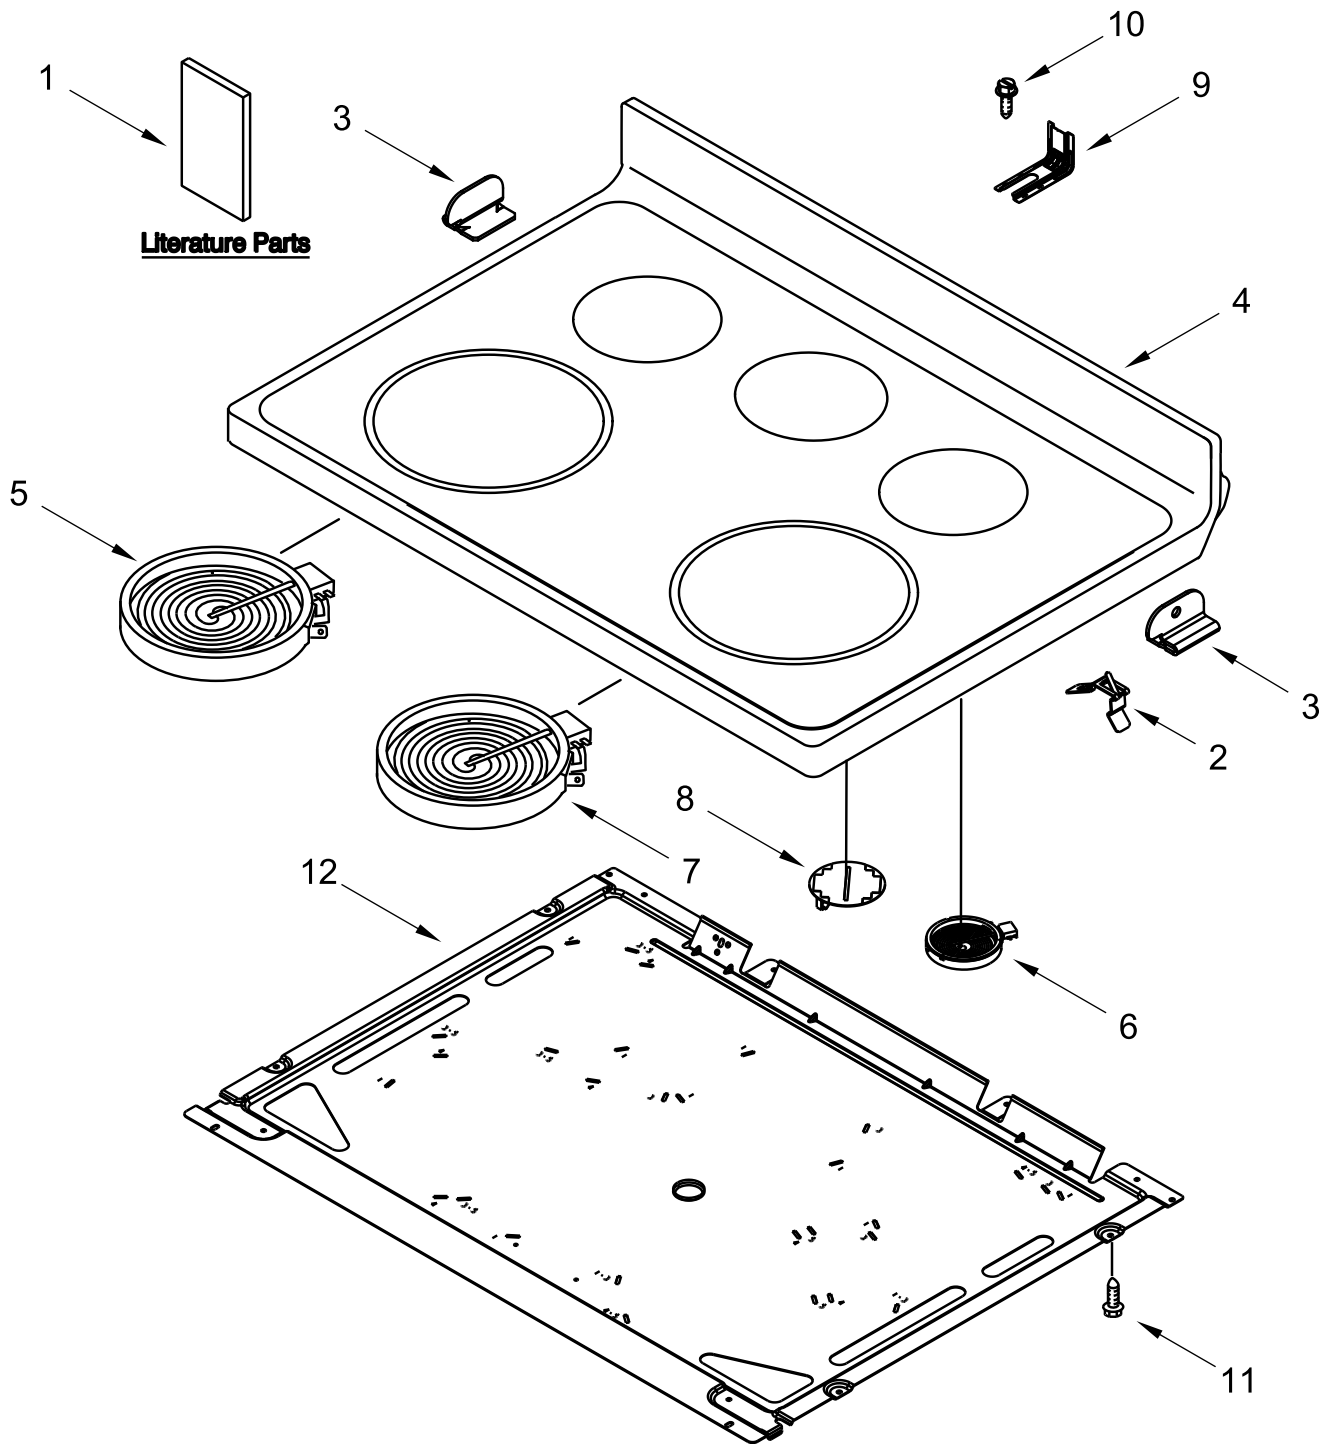

**30" FREESTANDING ELECTRIC RANGE
(Fingerprint Resistant)**

MODELS:

WFE505W0JZ0 (Stainless)

WFE505W0JV0 (Black Stainless)

COOKTOP PARTS

COOKTOP PARTS

<u>Illus. No.</u>	<u>Part No.</u>	<u>Description</u>	<u>Illus. No.</u>	<u>Part No.</u>	<u>Description</u>	<u>Illus. No.</u>	<u>Part No.</u>	<u>Description</u>
1		Literature Parts	5	W10275048	Element (3000/1400W)	11	3196169	Screw
	W11333124	Guide, Use and Care			(Left Front)	12	W10691223	Pan, Radiant Element
	W11333088	Instructions, Installation	6	W10248261	Element (1200W)			FOLLOWING PARTS NOT ILLUSTRATED
	W11357669	Diagram, Wiring			(Left Rear and Right Rear)	W11134842		Harness, Main
	W11351201	Sheet, Tech	7	8273992	Element (2500W)	W11134603		Harness, Cooktop (Left)
2	W10225448	Spring, Element			(Right Front)	W11134551		Harness, Cooktop (Right)
3	W10607641	Bracket, Cooktop (Left)	8	W10799048	Element, Warm Zone (Center)	W11134592		Harness, Warm Zone
	W10607642	Bracket, Cooktop (Right)	9	W10306542	Bracket, Anti-Tip			
4		Cooktop	10	7101P485-60	Screw, Anti-Tip Kit			
	W11034825	Black						

CONTROL PANEL PARTS

CONTROL PANEL PARTS

<u>Illus.</u> <u>No.</u>	<u>Part No.</u>	<u>Description</u>	<u>Illus.</u> <u>No.</u>	<u>Part No.</u>	<u>Description</u>	<u>Illus.</u> <u>No.</u>	<u>Part No.</u>	<u>Description</u>
1		Endcap	4	W10434452	Switch, Infinite (Dual)	7		Knob
	W11130372	Black (Left)			(Left Front)		W11022718	Black
	W11130379	Black (Right)		3148951	Switch, Infinite	8	W10134247	Shield, Heat
2	W10695491	Bracket, Control			(Left Rear and Right Rear)	9	3400882	Screw
3		Console, Assembly		3148954	Switch, Infinite (Orange)	10	8272473	Cover, Upper Rear
	W11027373	Stainless			(Right Front)	11	W10525121	Bracket, Console Mounting
	W11344485	Black Stainless	5	3196178	Screw			
			6		Control, Electronic (LCX)			
				W11204517	Black			