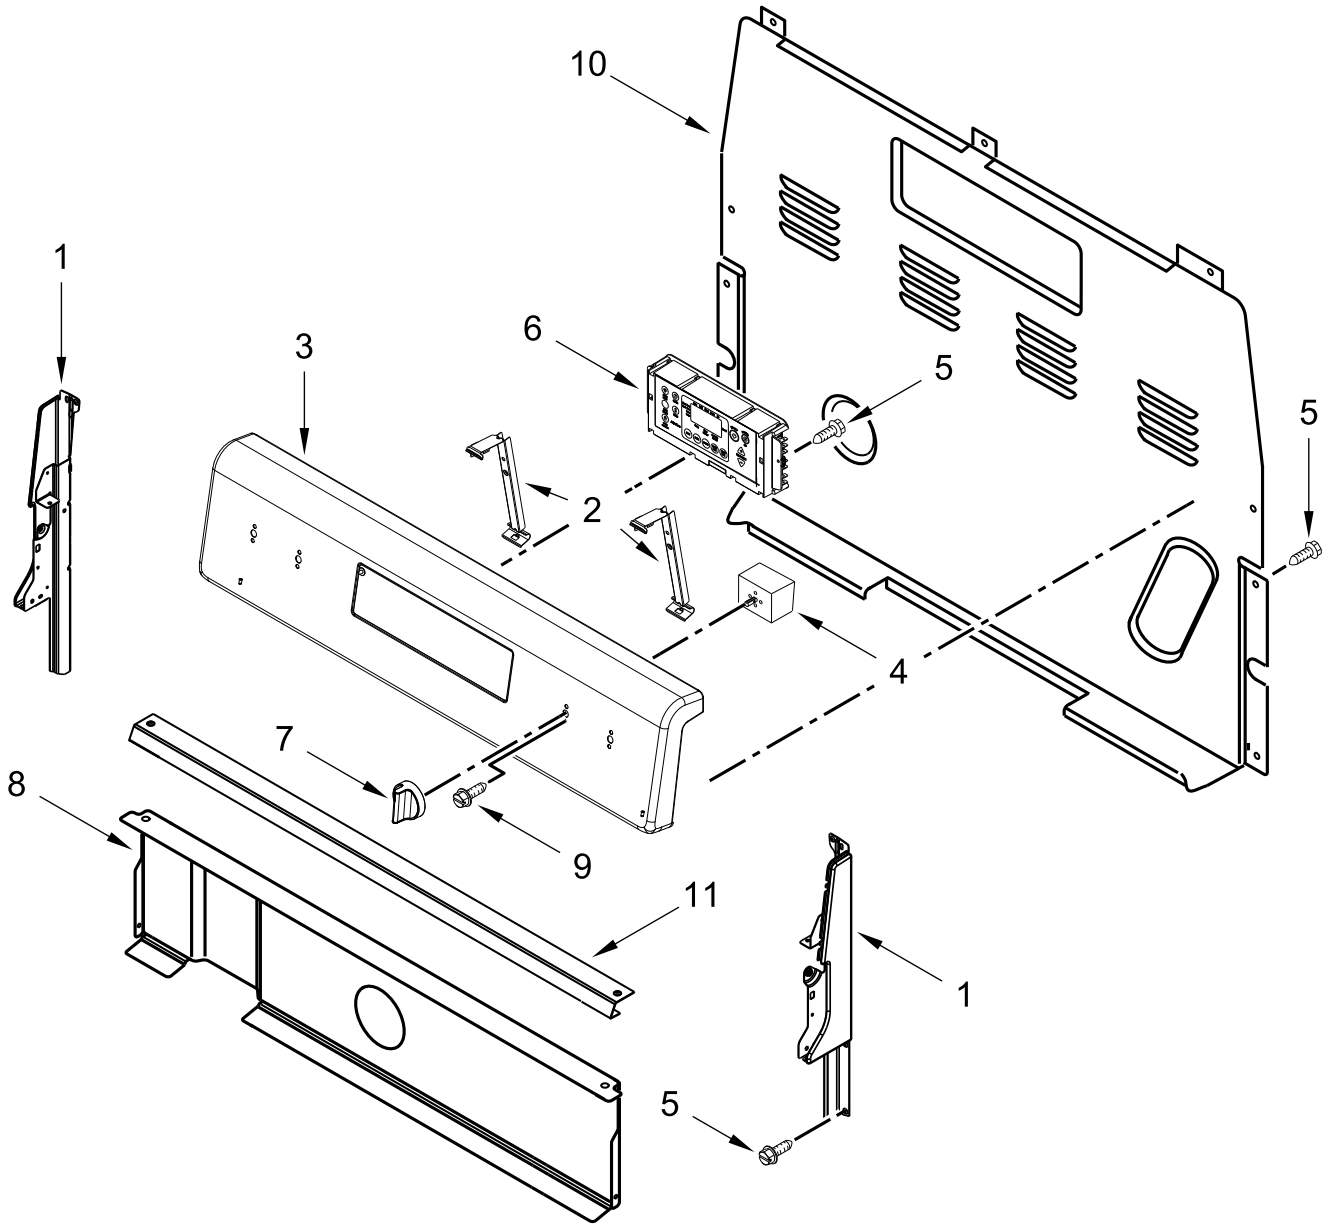

**30" FREESTANDING ELECTRIC RANGE
(Fingerprint Resistant)**

MODELS:

WFE505W0JZ0 (Stainless)

WFE505W0JV0 (Black Stainless)

COOKTOP PARTS

COOKTOP PARTS

<u>Illus. No.</u>	<u>Part No.</u>	<u>Description</u>	<u>Illus. No.</u>	<u>Part No.</u>	<u>Description</u>	<u>Illus. No.</u>	<u>Part No.</u>	<u>Description</u>
1		Literature Parts	5	W10275048	Element (3000/1400W)	11	3196169	Screw
	W11333124	Guide, Use and Care			(Left Front)	12	W10691223	Pan, Radiant Element
	W11333088	Instructions, Installation	6	W10248261	Element (1200W)			FOLLOWING PARTS NOT ILLUSTRATED
	W11357669	Diagram, Wiring			(Left Rear and Right Rear)	W11134842		Harness, Main
	W11351201	Sheet, Tech	7	8273992	Element (2500W)	W11134603		Harness, Cooktop (Left)
2	W10225448	Spring, Element			(Right Front)	W11134551		Harness, Cooktop (Right)
3	W10607641	Bracket, Cooktop (Left)	8	W10799048	Element, Warm Zone (Center)	W11134592		Harness, Warm Zone
	W10607642	Bracket, Cooktop (Right)	9	W10306542	Bracket, Anti-Tip			
4		Cooktop	10	7101P485-60	Screw, Anti-Tip Kit			
	W11034825	Black						

CONTROL PANEL PARTS

CONTROL PANEL PARTS

<u>Illus.</u> <u>No.</u>	<u>Part No.</u>	<u>Description</u>	<u>Illus.</u> <u>No.</u>	<u>Part No.</u>	<u>Description</u>	<u>Illus.</u> <u>No.</u>	<u>Part No.</u>	<u>Description</u>
1		Endcap	4	W10434452	Switch, Infinite (Dual)	7		Knob
	W11130372	Black (Left)			(Left Front)		W11022718	Black
	W11130379	Black (Right)		3148951	Switch, Infinite	8	W10134247	Shield, Heat
2	W10695491	Bracket, Control			(Left Rear and Right Rear)	9	3400882	Screw
3		Console, Assembly		3148954	Switch, Infinite (Orange)	10	8272473	Cover, Upper Rear
	W11027373	Stainless			(Right Front)	11	W10525121	Bracket, Console Mounting
	W11344485	Black Stainless	5	3196178	Screw			
			6		Control, Electronic (LCX)			
				W11204517	Black			