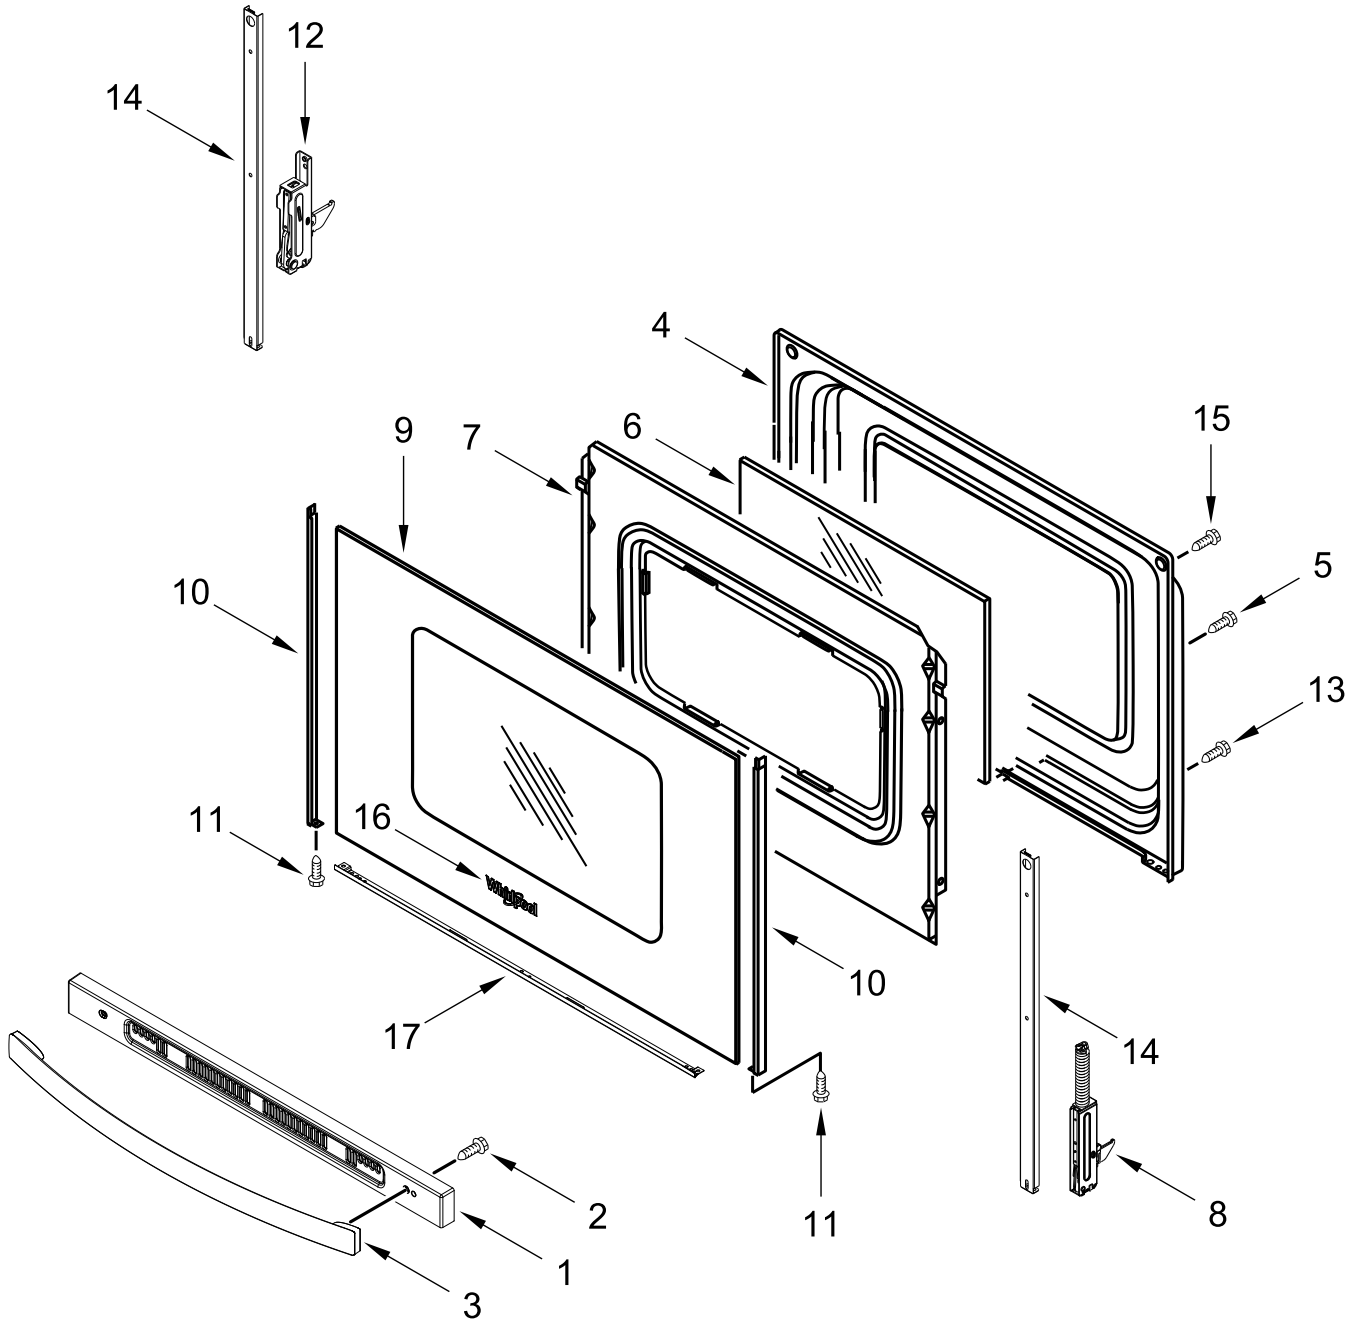

DOOR PARTS

DOOR PARTS

<u>Illus. No.</u>	<u>Part No.</u>	<u>Description</u>
1		Trim, Vent
	W10310922	Black
	W11047800	Stainless
2	W10480830	Screw
3		Handle, Door (Includes Standoff)
	W11039070	Stainless
	W11039071	Black Stainless
4	9761344	Liner, Door

<u>Illus. No.</u>	<u>Part No.</u>	<u>Description</u>
5	W10031790	Screw
6	W10620754	Glass, Inner
7	9761505	Retainer, Insulation
8	W10299225	Hinge, Active
9		Glass, Outer Door
	W10884159	Black
10		Trim, Side
	W10746436	Black (Left)
	W10746435	Black (Right)

<u>Illus. No.</u>	<u>Part No.</u>	<u>Description</u>
11	W10327235	Screw
12	W10299227	Hinge, Door (Passive)
13	W10031780	Screw
14	W10544179	Strap, Door
15	W10200660	Screw
16	W10884775	Nameplate
17		Trim, Lower Door
	8523177	Black