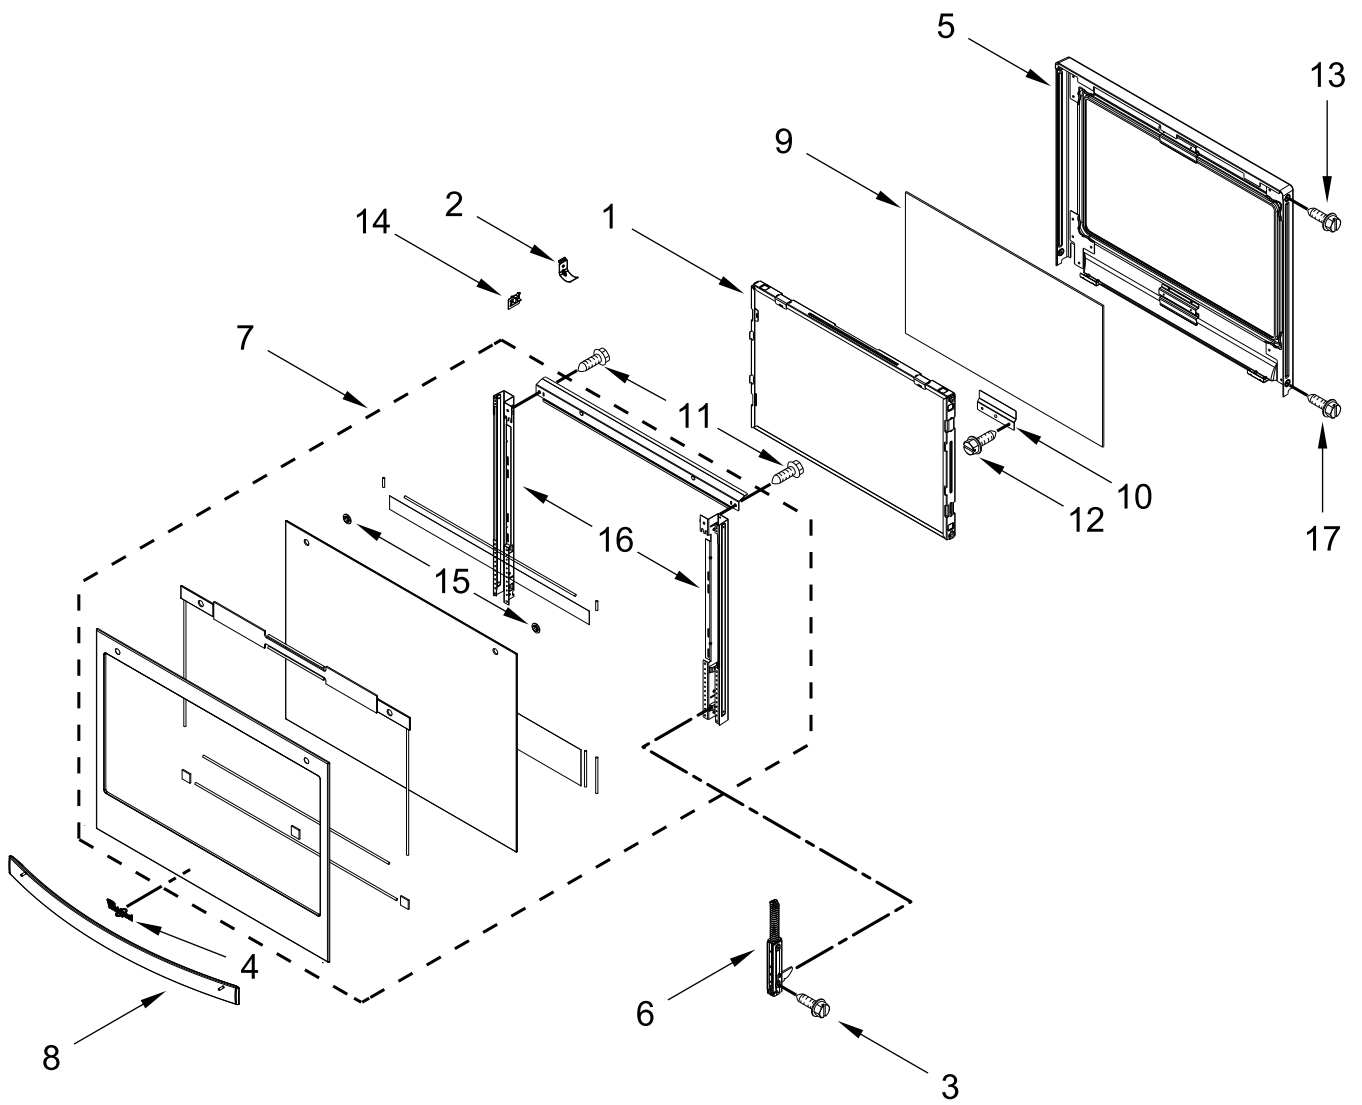

OVEN DOOR PARTS

OVEN DOOR PARTS

<u>Illus. No.</u>	<u>Part No.</u>	<u>Description</u>	<u>Illus. No.</u>	<u>Part No.</u>	<u>Description</u>	<u>Illus. No.</u>	<u>Part No.</u>	<u>Description</u>
1	W10347596	Assembly, Window Pack	7		Assembly, Door	11	W10480830	Screw
				W10866265	Stainless	12	7101P426-60	Screw
2	W10284285	Spring, Door Glass Fixation		W11028411	Black Stainless	13	7101P653-60	Screw
			8		Assembly, Handle	14	W10653954	Clip, Spring Metal
3	3196183	Screw		W10875206	Stainless	15	W10319024	Washer, Door
4	W10884775	Nameplate		W10903342	Black Stainless	16	W10284278	Rail, Door Side (Left)
5	W10709147	Assembly, Liner	9	W10678524	Glass, Inner		W10284279	Rail, Door Side (Right)
6	W11044773	Hinge, Slow Close Door	10	W10284297	Bracket, Glass	17	7101P635-60	Screw (Black)