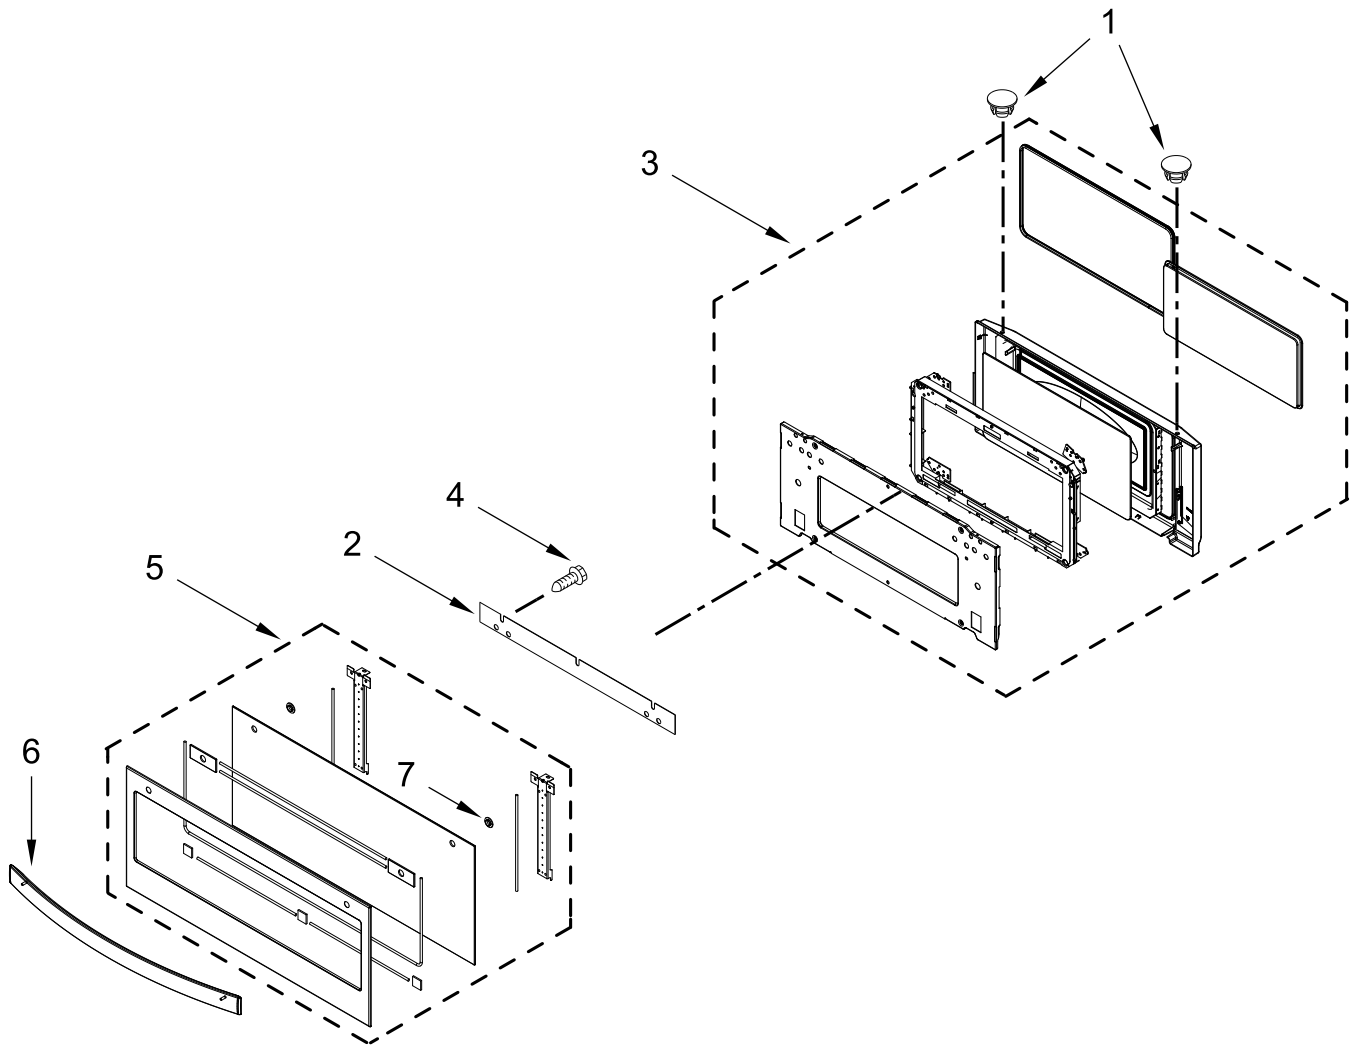

MICROWAVE DOOR PARTS

MICROWAVE DOOR PARTS

<u>Illus.</u> <u>No.</u>	<u>Part No.</u>	<u>Description</u>	<u>Illus.</u> <u>No.</u>	<u>Part No.</u>	<u>Description</u>	<u>Illus.</u> <u>No.</u>	<u>Part No.</u>	<u>Description</u>
1	8304588BL	Cap, Screw	5		Assembly, Outer Door	6		Assembly, Handle
2	W10359769	Foam, Door Handle		W10866273	Stainless		W10875206	Stainless
3	W10687342	Assembly, Inner Door		W11028413	Black Stainless		W10903342	Black Stainless
4	W10480830	Screw				7	W10319024	Washer, Door