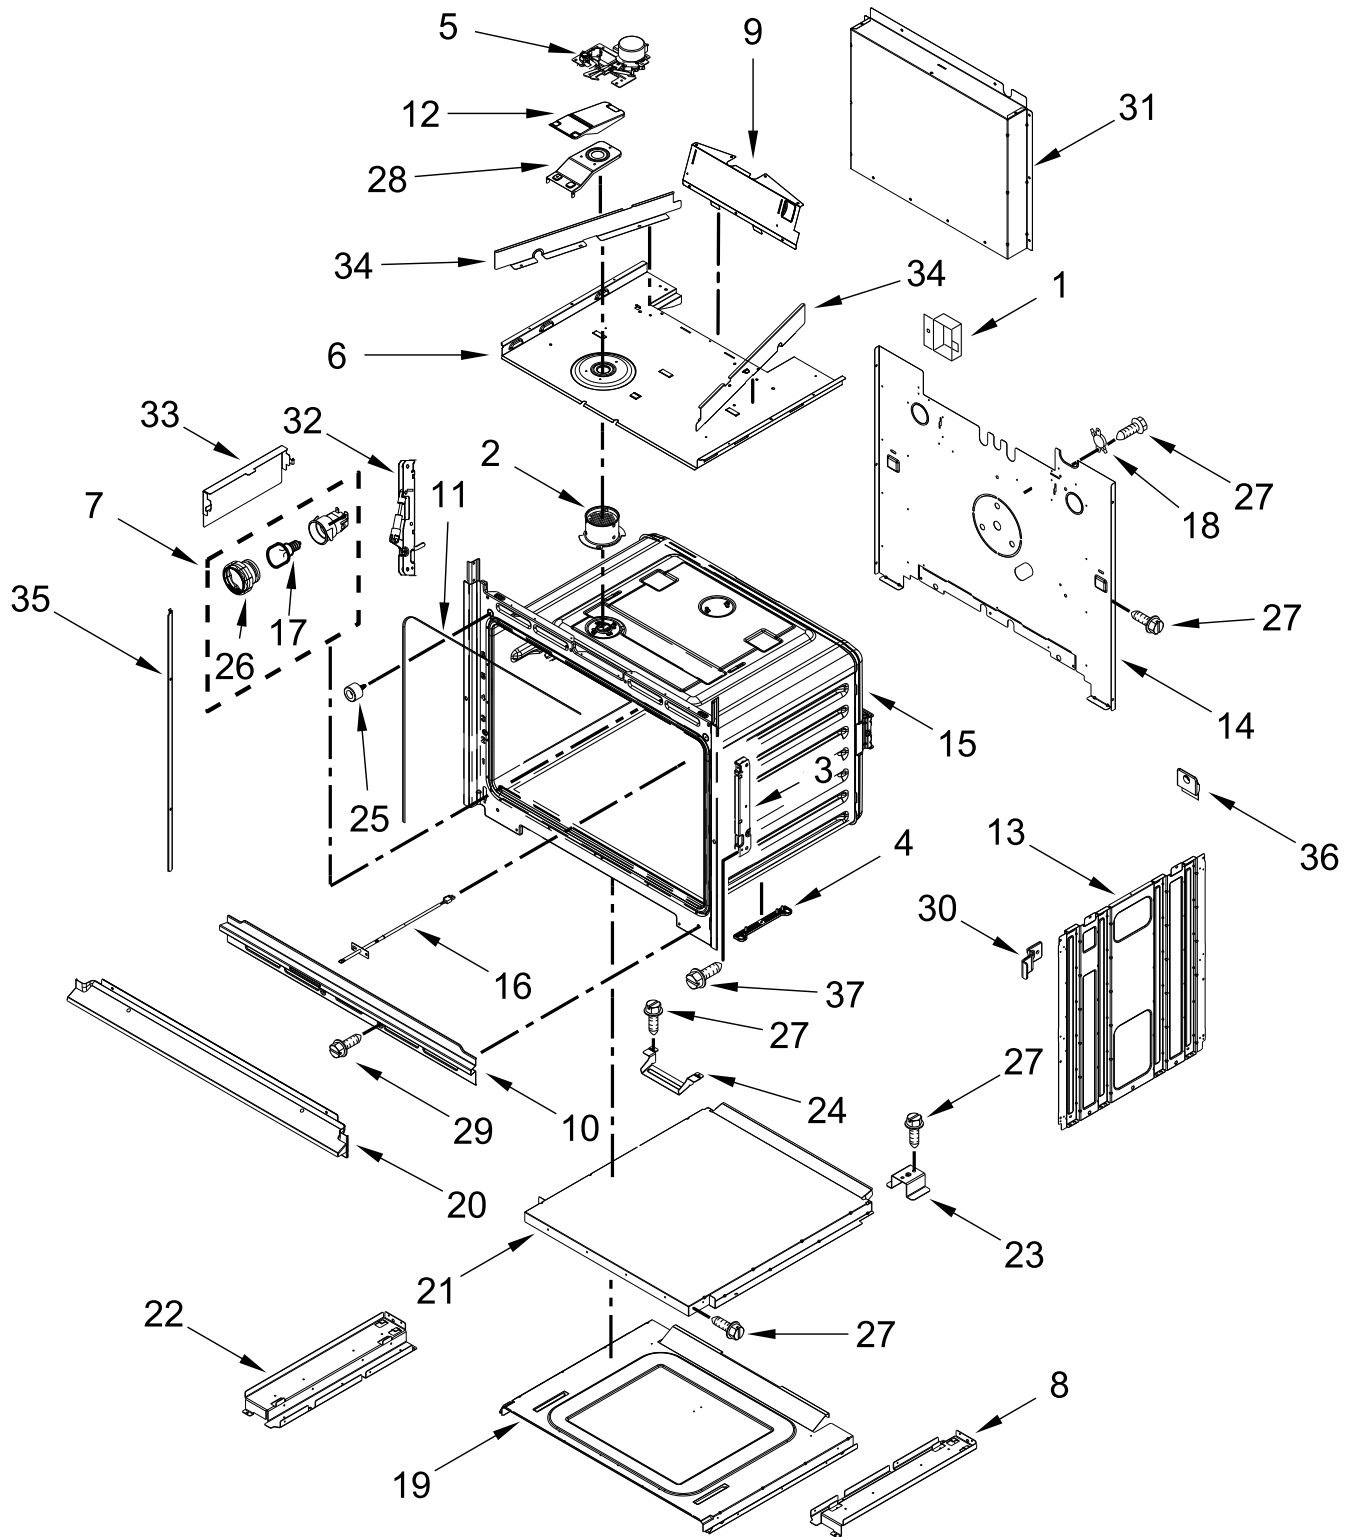

OVEN PARTS

OVEN PARTS

<u>Illus.</u> <u>No.</u>	<u>Part No.</u>	<u>Description</u>	<u>Illus.</u> <u>No.</u>	<u>Part No.</u>	<u>Description</u>	<u>Illus.</u> <u>No.</u>	<u>Part No.</u>	<u>Description</u>
1	8285593	Cover, Connector	17	W10412711	Bulb, Light	31	W11037653	Cover, Combo Chassis Back Duct (With Hole)
2	W11085298	Tube, Vent	18	4449751	Thermostat (TOD)	32	W11045086	Receiver, Slow Close Hinge
3	W11044775	Receiver, Hinge	19	W11238787	Base, Chassis	33	W11034940	Shield, Slow Close Hinge
4	W10618102	Spacer, Base	20		Assembly, Bottom Vent	34	W10681156	Deflector, Chassis
5	W10618131	Latch, Motorized		W10351279	Stainless	35		Trim, Side
6	W10904158	Top, Chassis		W10723091	Black Stainless		W10344483	Black (Left)
7	W10734063	Assembly, Light	21	W10283008	Chassis, Bottom Duct		W10344482	Black (Right)
8	W10283021	Support, Base (Right)	22	W10283020	Support, Base (Left)	36	W10834286	Spacer, Center
9	W10904163	Deflector, Blower	23	W10213759	Support, Air Channel	37	W10254050	Screw
10	W10495154	Vent, Center 30"	24	W10351308	Spacer, Chassis Bottom Duct			FOLLOWING PARTS NOT ILLUSTRATED
11	W10282960	Gasket	25	W10351278	Bumper & Screw		W10520715	Insulation, Wrap
12	W10616810	Cover, Vent Exhaust	26	W10412722	Lens, Light		W10282944	Insulation, Cavity
13	W10663556	Side, Chassis (Left)	27	7101P426-60	Screw		W10464568	Insulation, Control Knob
	W10318190	Side, Chassis (Right)	28	W10616809	Base, Vent Exhaust			
14	W10904160	Back, Chassis	29	7101P427-60	Screw			
15		Liner, Oven (Not Serviceable)	30	W10834501	Spacers, Front			
16	W10622170	Probe, Sensor