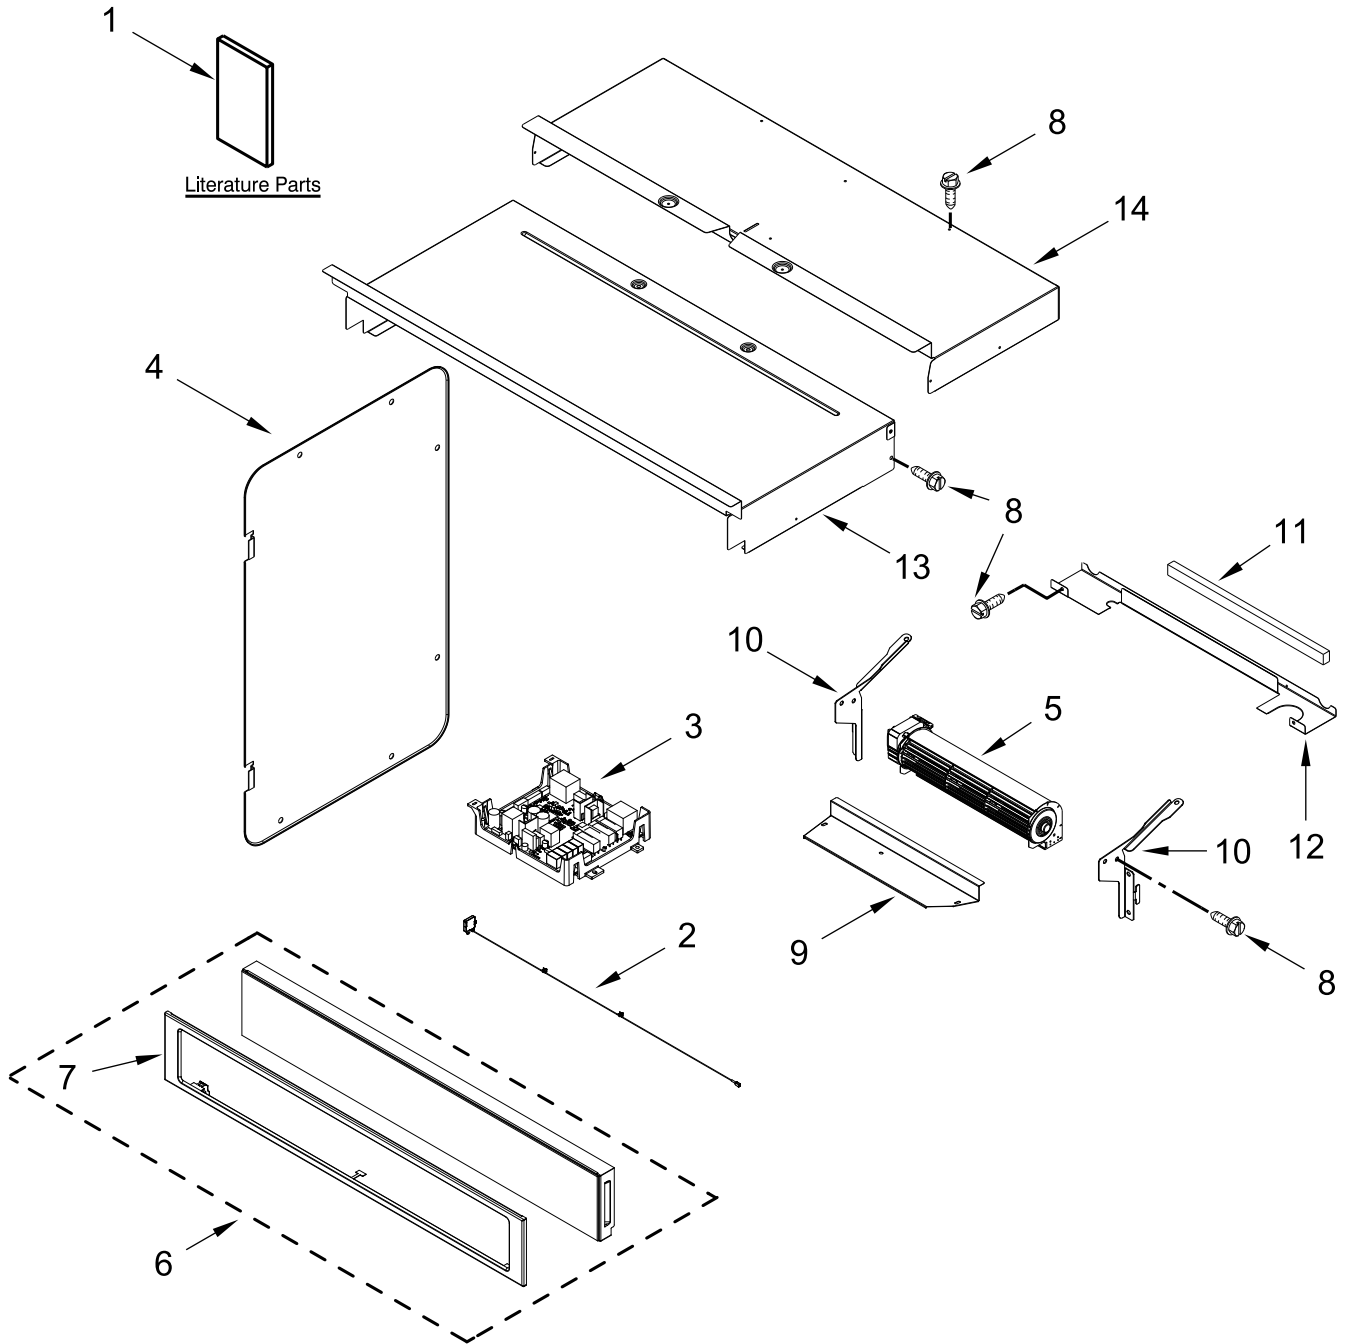

30" BUILT-IN ELECTRIC COMBINATION MICROWAVE WALL OVEN

MODELS:

WOC75EC0HS02 (Stainless)

WOC75EC0HV02 (Black Stainless)

CONTROL PANEL PARTS

CONTROL PANEL PARTS

<u>Illus.</u> <u>No.</u>	<u>Part No.</u>	<u>Description</u>	<u>Illus.</u> <u>No.</u>	<u>Part No.</u>	<u>Description</u>	<u>Illus.</u> <u>No.</u>	<u>Part No.</u>	<u>Description</u>
1		Literature Parts	8	7101P426-60	Screw	14	W10588732	Chassis, Cover Top Back 30"
	W11220322	Guide, Use & Care (Oven)	9	W10681157	Cover, Combo Blower			
	W11040305	Guide, Use & Care (Microwave Oven)	10	W10655463	Bracket, Blower (Left)			FOLLOWING PARTS NOT ILLUSTRATED
	W11129957	Instructions, Installation		W10655462	Bracket, Blower (Right)		W11315991	Harness, Main
	W11097305	Guide, Internet Connectivity	11	4451758	Block, Foam		W11315989	Harness, Signal
	W11046177	Sheet, Tech	12	W10655465	Chassis, Back Divider		W10874059	Harness, Fan & Turntable
	W11046183	Diagram, Wiring	13	W10318158	Chassis, Cover Top Front 30"		W10874060	Harness, Inverter
2	W11234541	Antenna					W10709980	Harness, Interlock
3	W11253186	Appliance Manager, Copernicus (With Power Supply)					W11233569	Harness, Ground Console Combo
4	W10655467	Chassis, Combo Side					W11233529	Harness, Communication
5	W11200129	Blower					W11132989	Harness, Door Latch
6		Assembly, Control Panel (Includes Overlay)					W10889134	Harness, Cable Tree Assembly
	W11107241	Stainless					W11198503	Jumper Harness, Communication
	W11107257	Black Stainless					4450800	Screw, Grounding
7		Skin, Control Panel					4448664	Clamp, Conduit
	W10899877	Stainless					313438	Clip, Harness
	W10893985	Black Stainless					4454842	Tie, Cable