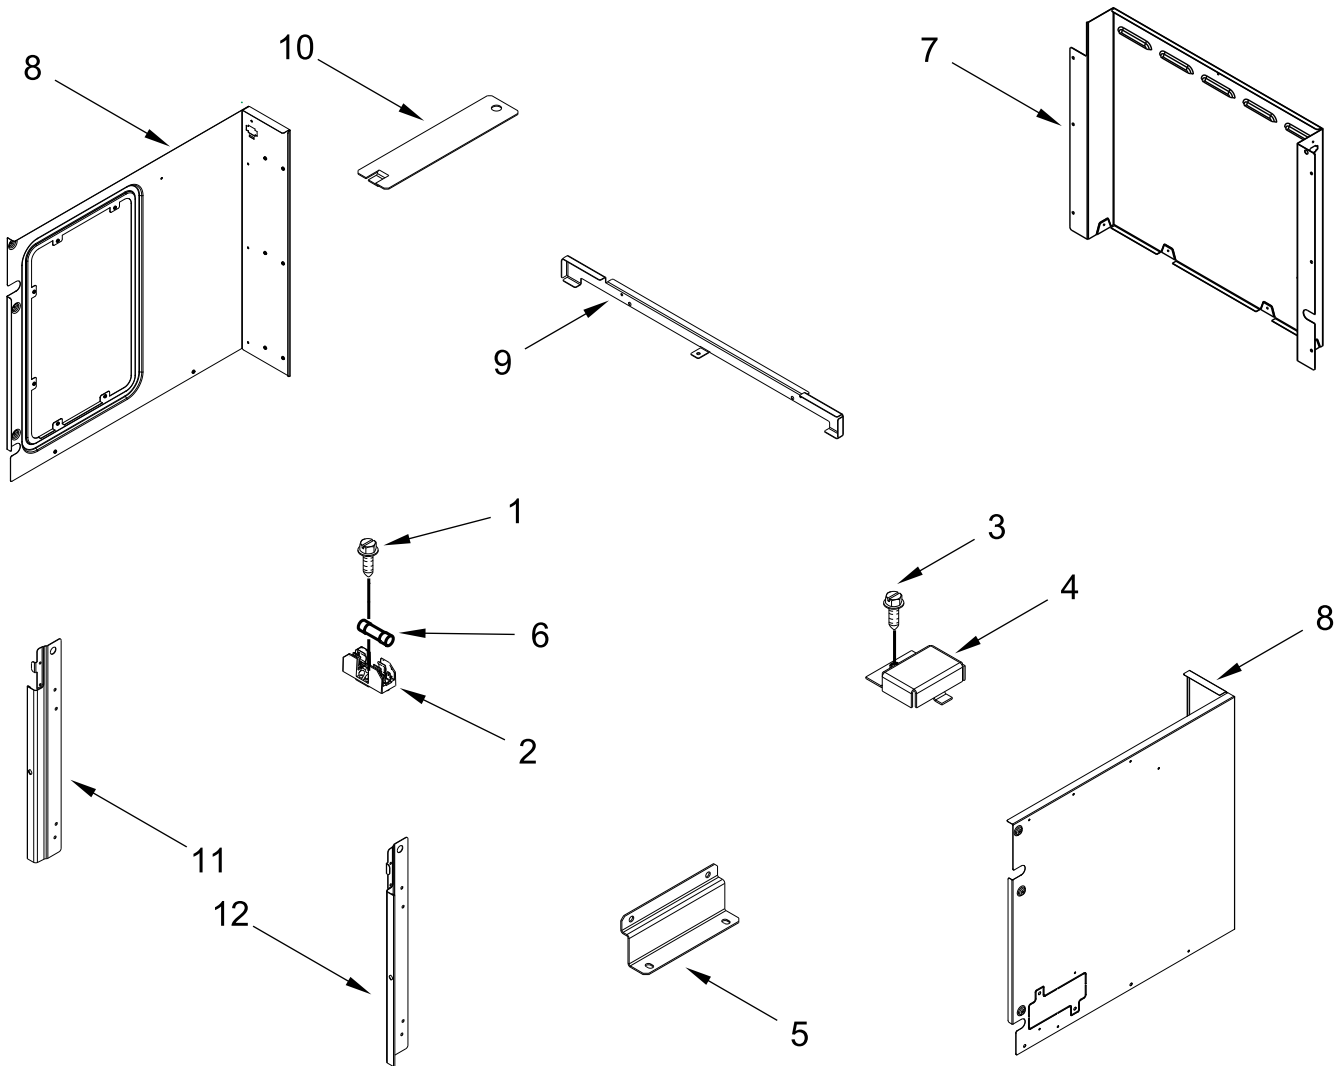

INTERNAL MICROWAVE PARTS

INTERNAL MICROWAVE PARTS

<u>Illus.</u> <u>No.</u>	<u>Part No.</u>	<u>Description</u>
1	461967720541	Tray, Cook
2	W10367316	Ring, Turntable

<u>Illus.</u> <u>No.</u>	<u>Part No.</u>	<u>Description</u>
3	W10545578	Drive, Turntable
4	461967451001	Plate, Cover

TOP VENTING PARTS

TOP VENTING PARTS

<u>Illus.</u> <u>No.</u>	<u>Part No.</u>	<u>Description</u>	<u>Illus.</u> <u>No.</u>	<u>Part No.</u>	<u>Description</u>	<u>Illus.</u> <u>No.</u>	<u>Part No.</u>	<u>Description</u>
1	7101P060-60	Screw	7	W10519707	Cover, Back Duct	10	W10356437	Cover, Slot Module
2	4454949	Holder, Fuse	8	W10655466	Chassis, Combo Side (Left)	11	W10360516	Rail, Side (Left)
3	7101P426-60	Screw		W11037649	Chassis, Combo Side (Right)	12	W10360518	Rail, Side (Right)
4	8285593	Cover, Connector	9	W10283022	Support, Crossbar			
5	W10283024	Side, Bracket						
6	W10017410	Fuse, Time Delay						