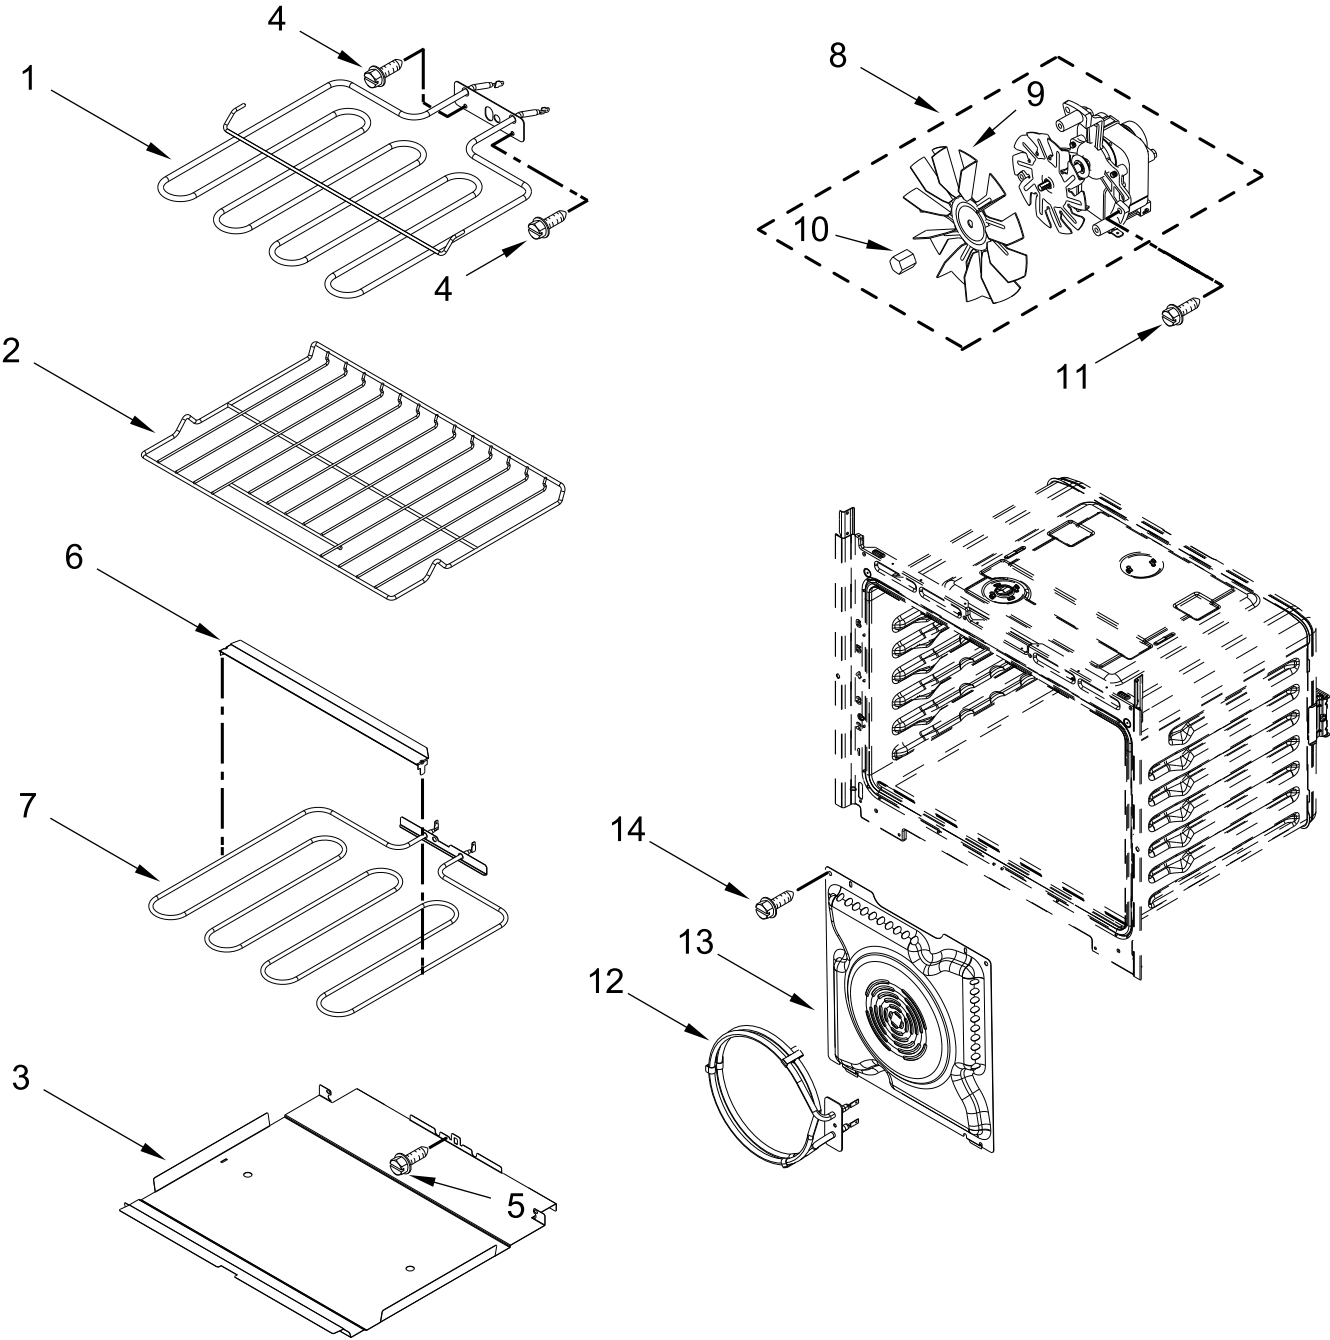

INTERNAL OVEN PARTS

INTERNAL OVEN PARTS

<u>Illus.</u> <u>No.</u>	<u>Part No.</u>	<u>Description</u>	<u>Illus.</u> <u>No.</u>	<u>Part No.</u>	<u>Description</u>	<u>Illus.</u> <u>No.</u>	<u>Part No.</u>	<u>Description</u>
1	W10260252	Element, Broil	7	W10546517	Element, Bake	13	W10359278	Baffle, Convection
2	W11122597	Rack, Oven	8	W10722667	Fan, Convection	14	W10906658	Screw
3	W10318198	Tray, Hidden Bake	9	W10631503	Blade, Fan			
4	7101P434-60	Screw	10	W10631504	Nut, Acorn (LH)			
5	7101P426-60	Screw	11	W10720084	Screw			
6	W10282957	Crossbar, Hidden Bake Tray	12	W10260248	Ring, Element