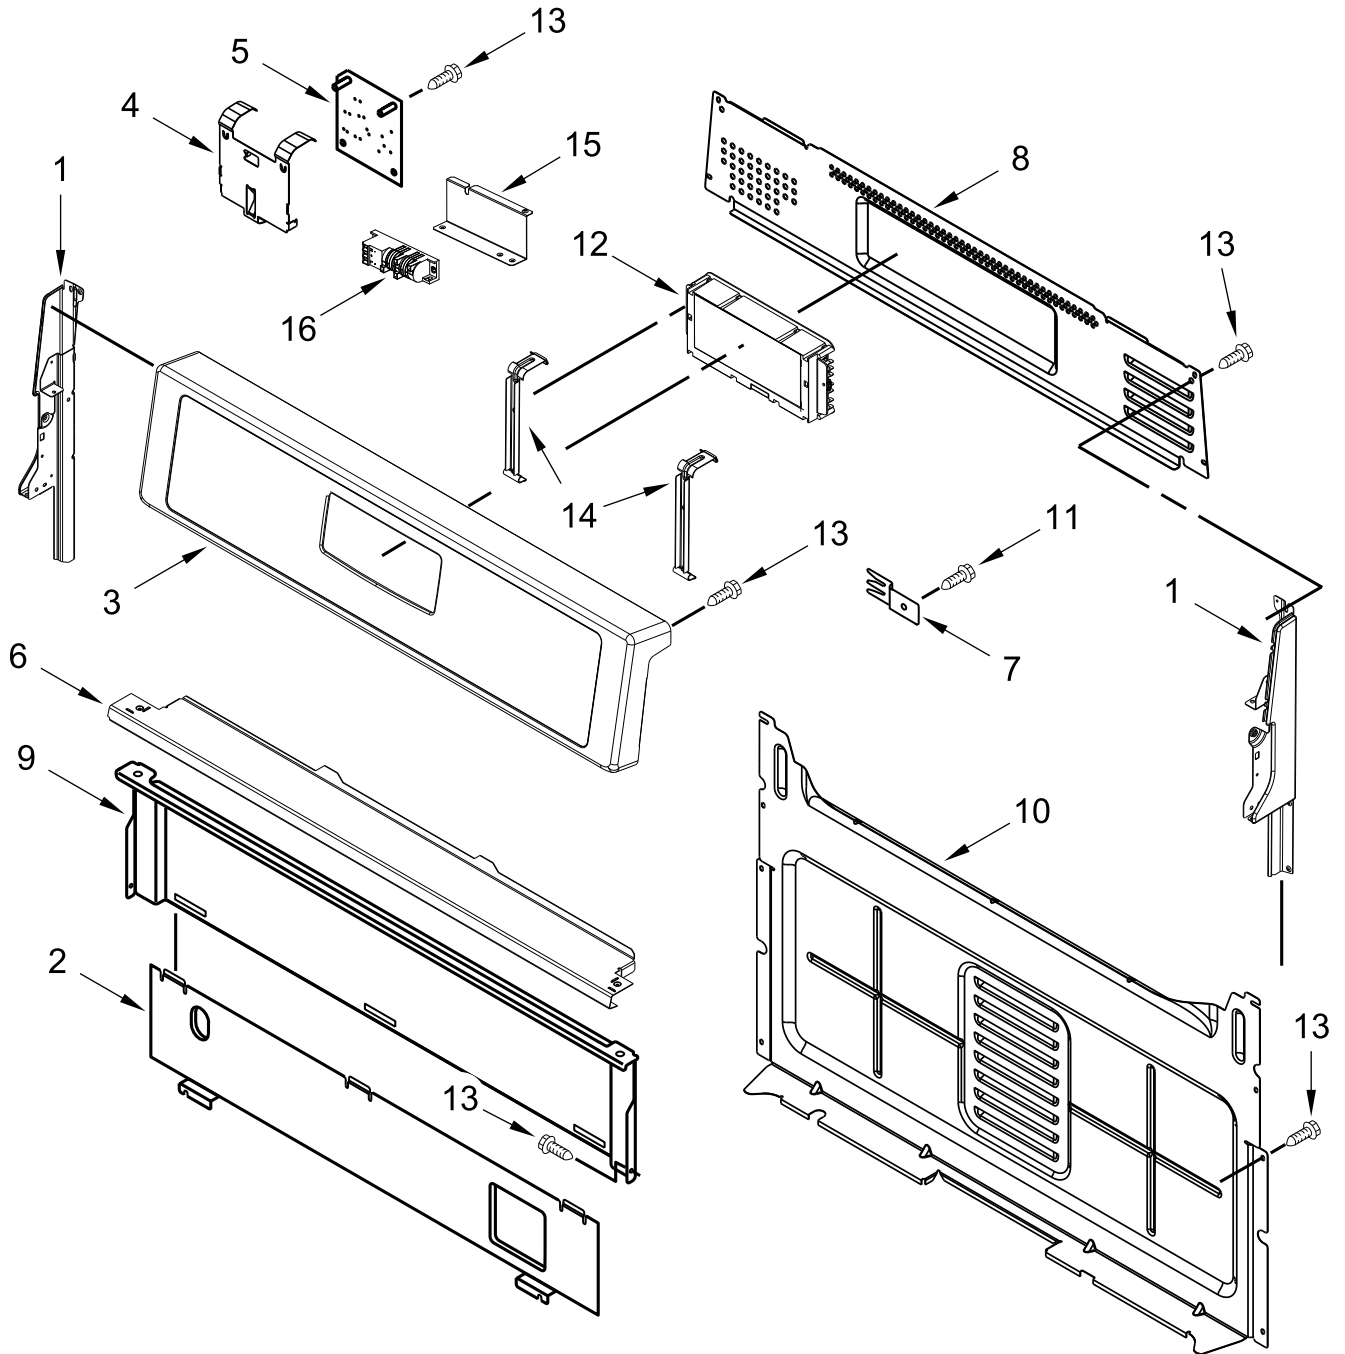

CONTROL PANEL PARTS

CONTROL PANEL PARTS

<u>Illus.</u> <u>No.</u>	<u>Part No.</u>	<u>Description</u>	<u>Illus.</u> <u>No.</u>	<u>Part No.</u>	<u>Description</u>	<u>Illus.</u> <u>No.</u>	<u>Part No.</u>	<u>Description</u>
1		Endcap	5	W10920631	Module, Spark DSI	11	3196169	Screw
	W11130372	Black (Left)	6	W10516123	Bracket, Console Mounting	12		Control, Electronic (LCX)
	W11130379	Black (Right)					W11204525	Black
2	8053505	Shield, Heat	7	8523412	Bracket, Rear Cooktop	13	3196178	Screw
3		Panel, Control	8	W10198745	Cover, Upper	14	W10695491	Bracket, Control
	W10835288	Stainless	9	W10192841	Shield, Heat	15	W10797001	Bracket, Ignitor
4	W10762981	Bracket, Mounting	10	W10184370	Cover, Back	16	W10110488	Module, Spark