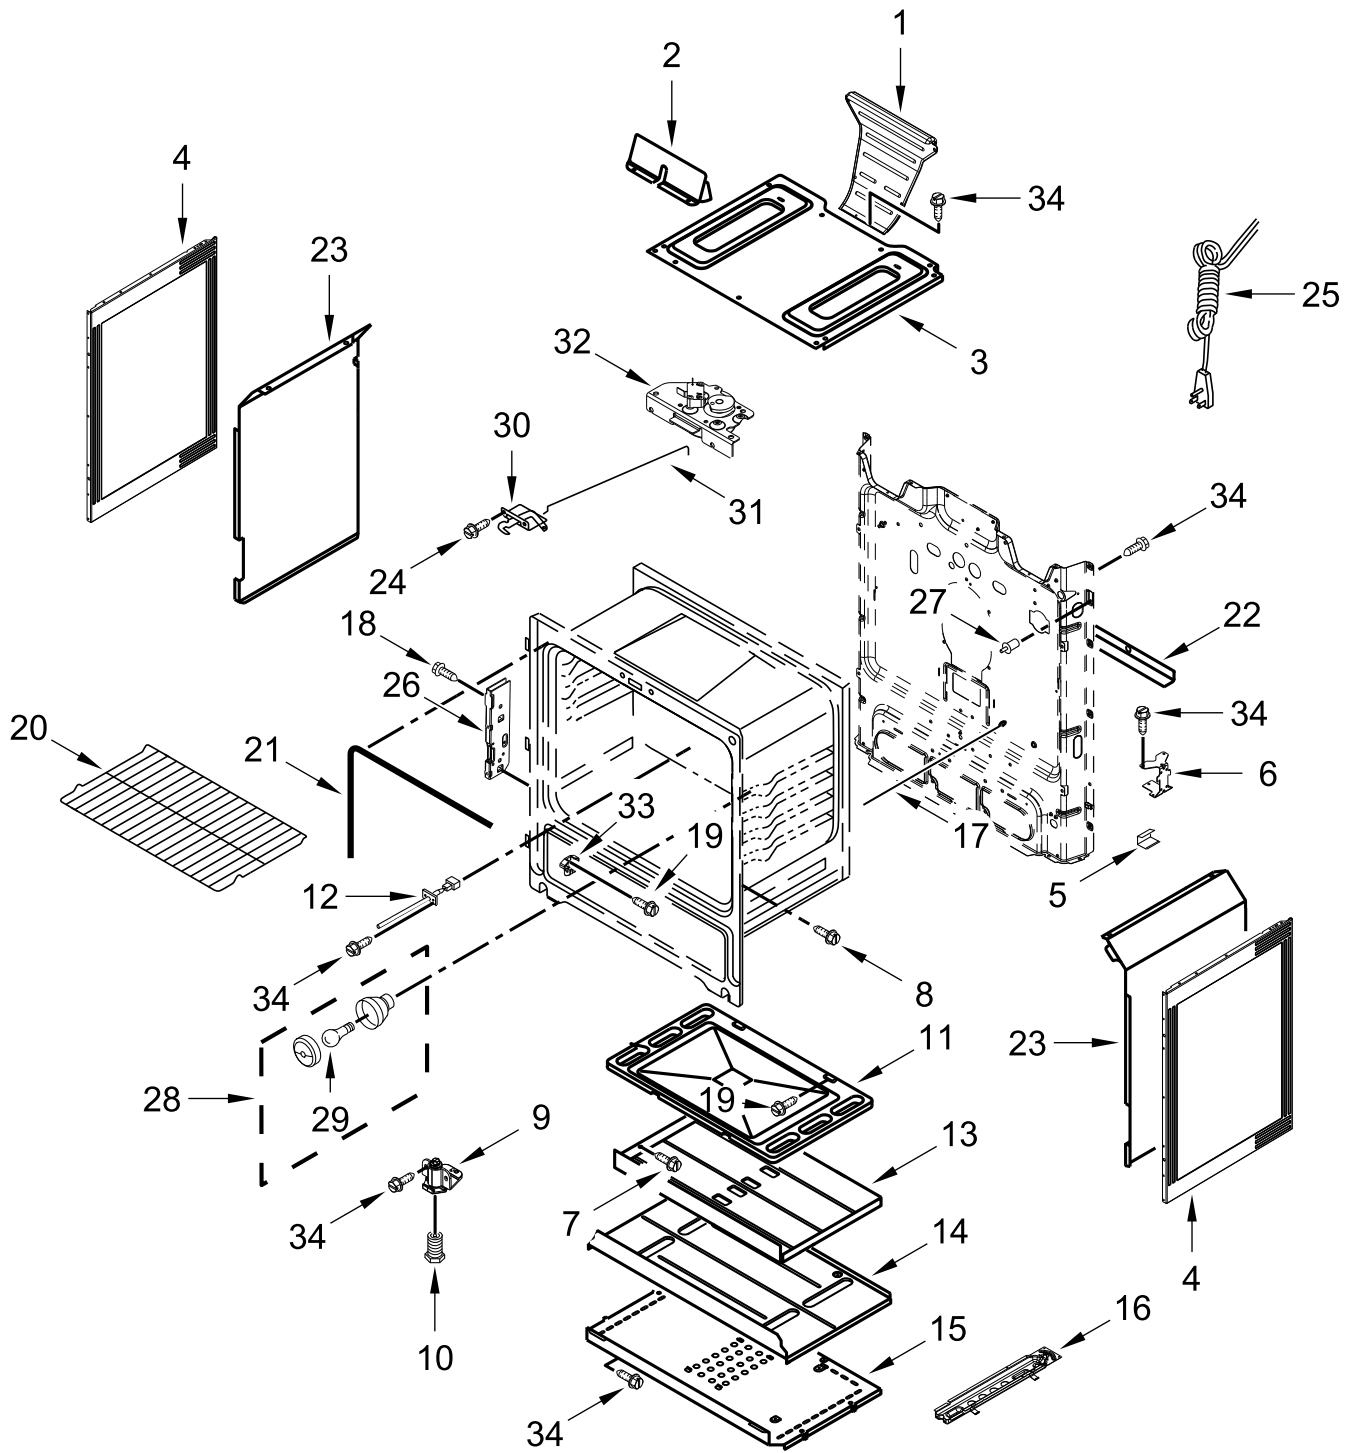

CHASSIS PARTS

CHASSIS PARTS

<u>Illus. No.</u>	<u>Part No.</u>	<u>Description</u>	<u>Illus. No.</u>	<u>Part No.</u>	<u>Description</u>	<u>Illus. No.</u>	<u>Part No.</u>	<u>Description</u>
1	W10153186	Box, Flue	15	8053968	Shield, Lower	26	W10289077	Receiver, Hinge
2	8272747	Shield, Flue	16	W10390008	Assembly, Base Rail (Left)	27	W10627802	Switch, Door
3	8273036	Box-Burner, Gas Sealed		W10390007	Assembly, Base Rail (Right)	28	W11175594	Assembly, Light
4		Panel, Side				29	W10571723	Bulb, Halogen 40 Watts
	W10162245	Black	17	9757239	Rod, Door Switch	30	9761013	Assembly, Door Latch (Front)
5	W10137382	Clip, Panel	18	W10031780	Screw			
6	8523249	Bracket, Manifold	19	3400080	Screw	31	W10078370	Rod, Push Latch
7	W10362924	Screw	20	W10268578	Rack, Oven	32	W10107820	Assembly, Door Latch (Rear)
8	3196560	Screw	21	W10658354	Seal, Door			
9	W10341186	Assembly, Front Foot	22	W10435470	Brace, Main Back	33	W10674705	Glide, Drawer Front
10	W10058460	Foot, Leveling	23	9761449	Retainer, Insulation (Left)	34	3196178	Screw
11	3195097	Bottom, Oven		9761448	Retainer, Insulation (Right)			FOLLOWING PARTS NOT ILLUSTRATED
12	W10586204	Sensor					8524099	Insulation, Wrap
13	8053967	Baffle, Burner Oven	24	3196560	Screw		W10180437	Insulation, Back
14	8053969	Shield, Heat	25	W10624590	Cord, Power