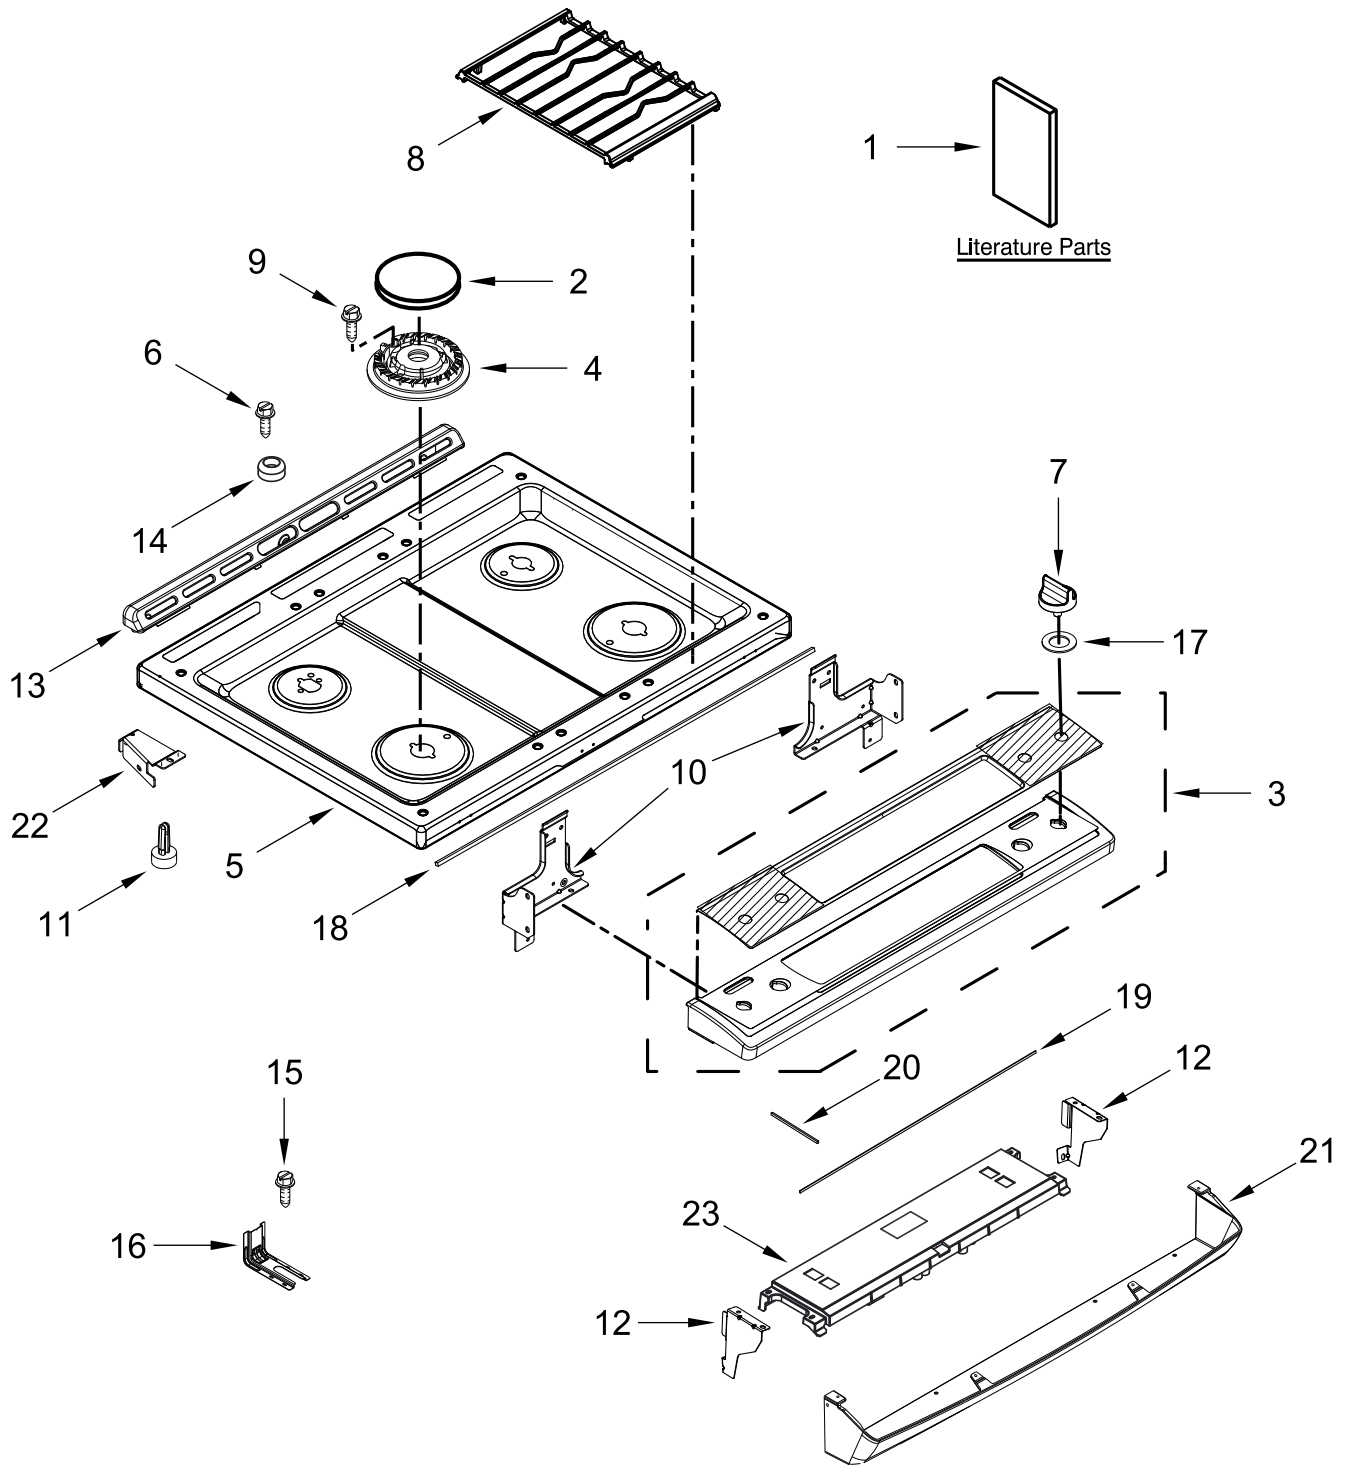

30" GAS SLIDE-IN SELF-CLEAN RANGE

MODELS:

WEG515S0FV2 (Black Stainless)

COOKTOP PARTS

COOKTOP PARTS

<u>Illus. No.</u>	<u>Part No.</u>	<u>Description</u>	<u>Illus. No.</u>	<u>Part No.</u>	<u>Description</u>	<u>Illus. No.</u>	<u>Part No.</u>	<u>Description</u>
1		Literature Parts	8		Kit, Grate (Set of 2)	19	W10689101	Gasket, Console
	W11124015	Instructions, Installation		W10823483	Black	20	W10689102	Gasket, Console Short
	W11124019	Guide, Use and Care	9	3196173	Screw	21		Console, Lower Panel
	W10842031	Sheet, Tech	10	W10814303	Support, Cooktop (Left)		W10816943	Black
	W10850074	Diagram, Wiring		W10814304	Support, Cooktop (Right)	22	W10162253	Brace, Corner (Left)
2		Kit, Burner Cap (Set of 4)		W10814305	Bracket, Console (Center)		W10162252	Brace, Corner (Right)
	W10825883	Black				23	W11204499	Electronic, Control (LCX)
3		Console	11	8016P022-60	Glide, Main Top			FOLLOWING PARTS NOT ILLUSTRATED
	W10547076	Black	12	W10547960	Bracket, Console (Left)		W10800475	Harness, Main
4	W10732322	Spreader, Flame (Left Front & Right Front)		W10547961	Bracket, Console (Right)		W10800478	Harness, Bake/Broil
	W10732319	Spreader, Flame (Left Rear)	13		Trim, Vent		W10817974	Harness, Console
	W10732320	Spreader, Flame (Right Rear)		W10577781	Black		313438	Clip, Harness
5		Cooktop	14	W10854253	Bumper		3196520	Clip, Wire
	W10797930	Black	15	7101P485-60	Screw, Anti-Tip Kit		W10580229	Wire, Ground
6	3196169	Screw	16	W10606241	Bracket, Anti-Tip		7111P017-60	Clamp, Wire
7		Knob	17		Bushing			
	W10850031	Black		W10739036	Black			
			18	W10612719	Gasket, Console/ Cooktop			