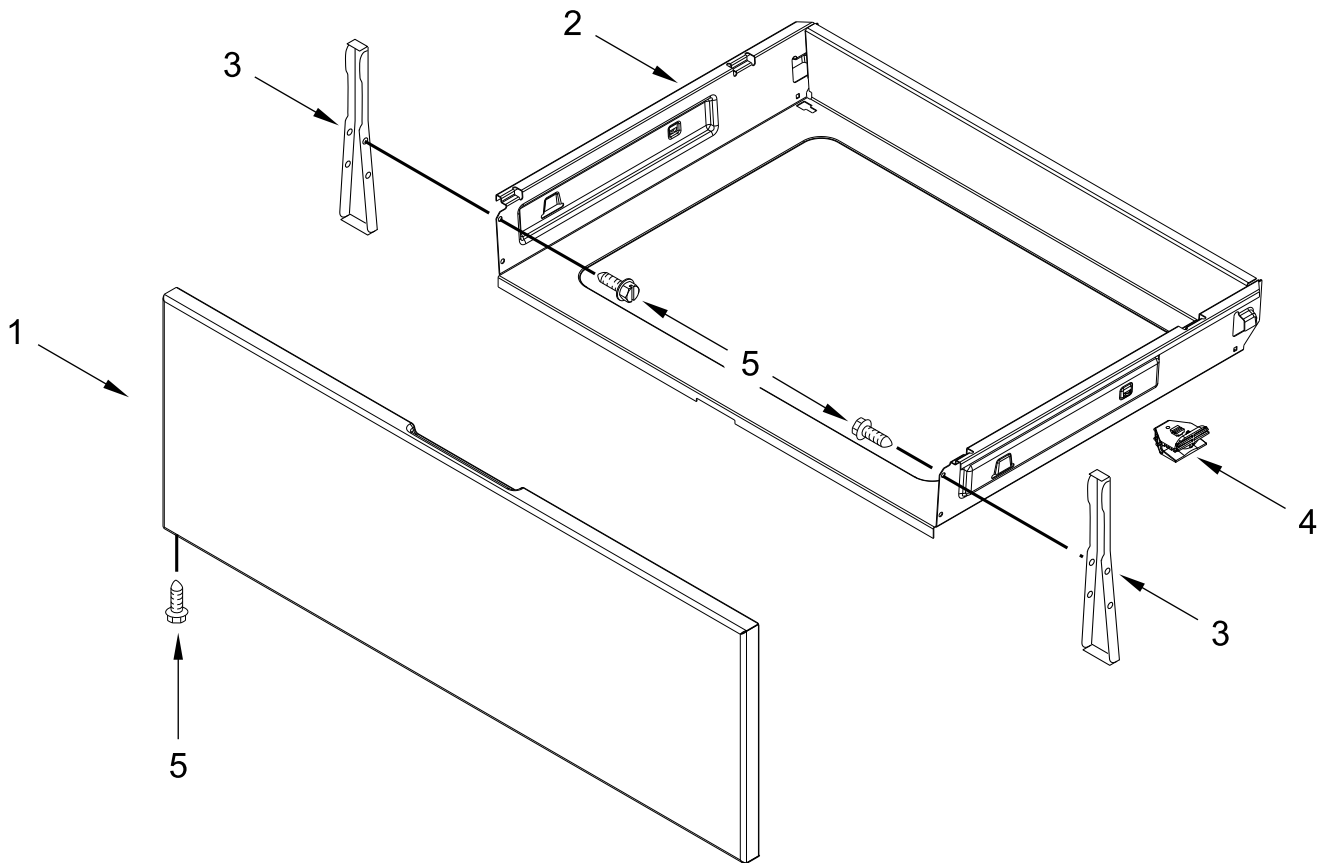

DOOR PARTS

<u>Illus. No.</u>	<u>Part No.</u>	<u>Description</u>
1		Trim, Top
	W10310922	Black
2	W10480830	Screw
3		Handle, Door
	W10903342	Black Stainless
4	9761344	Liner, Door
5	W10031780	Screw
6	9758162	Glass, Inner
7	W10316950	Frame, Glass

<u>Illus. No.</u>	<u>Part No.</u>	<u>Description</u>
8	W10278991	Insulation, Door Strip
9	9761357	Retainer, Insulation
10	W10388635	Hinge, Door (Active)
11	W10031790	Screw
12		Trim, Door
	W10746436	Black (Left)
	W10746435	Black (Right)
13	W10327235	Screw

<u>Illus. No.</u>	<u>Part No.</u>	<u>Description</u>
14	W10544179	Strap, Door
15	W10200660	Screw
16		Assembly, Door Glass
	W11169660	Black Stainless
17	W10884775	Nameplate
18	W10440013	Hinge, Door (Active)
19		Standoff, Handle
	W11037027	Black

DRAWER PARTS