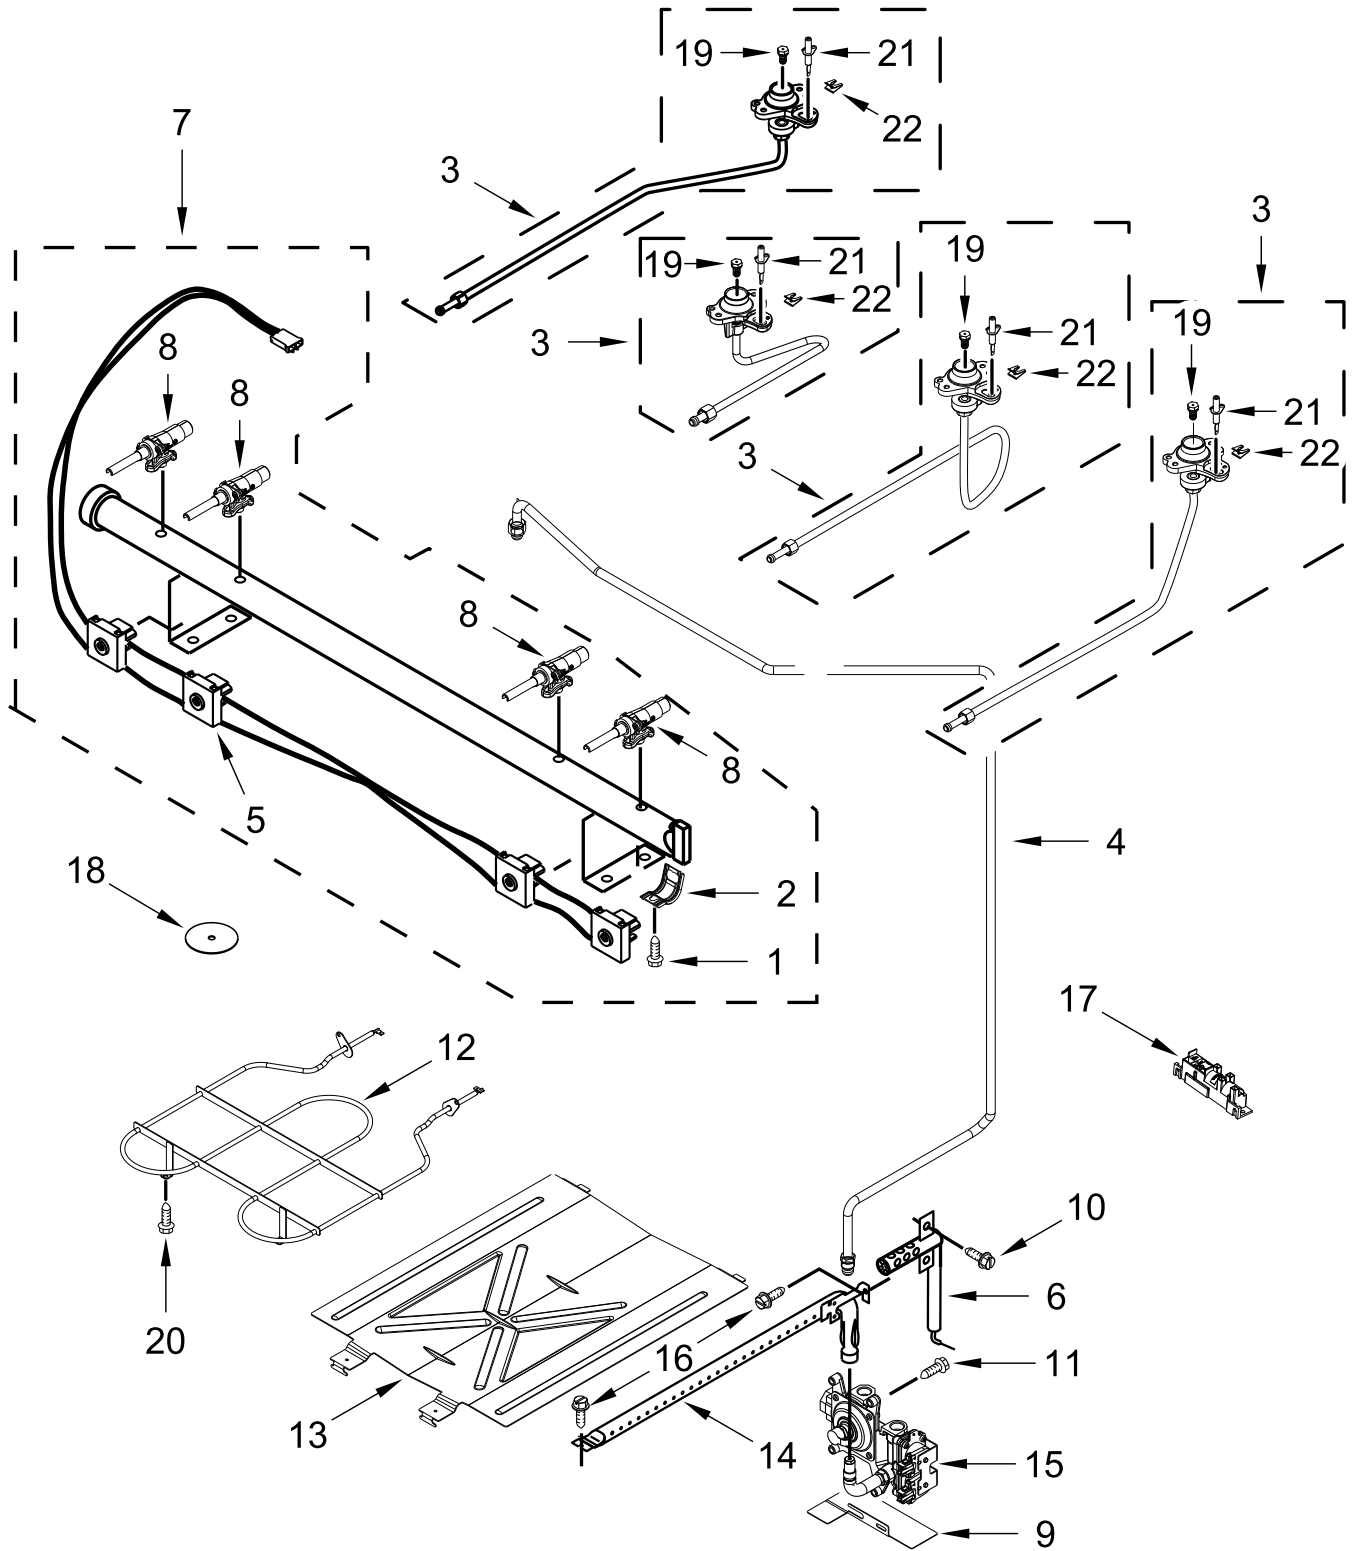

MANIFOLD PARTS