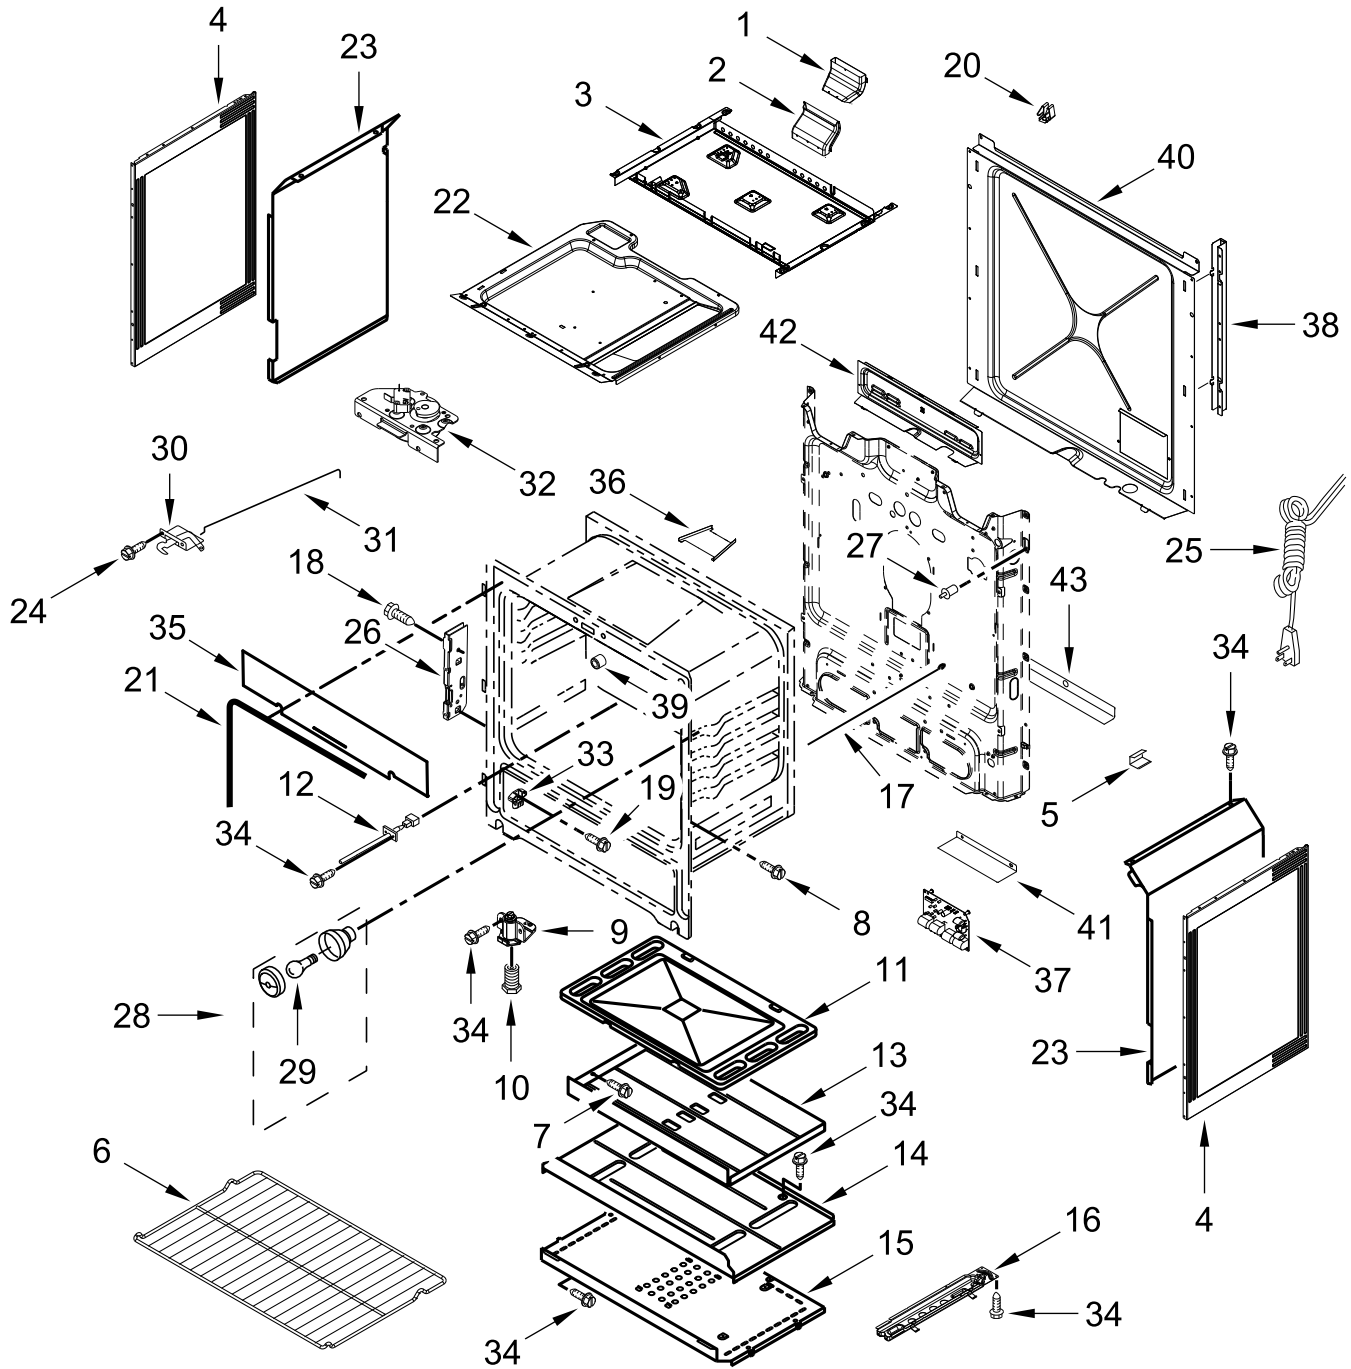

CHASSIS PARTS

CHASSIS PARTS

<u>Illus. No.</u>	<u>Part No.</u>	<u>Description</u>	<u>Illus. No.</u>	<u>Part No.</u>	<u>Description</u>	<u>Illus. No.</u>	<u>Part No.</u>	<u>Description</u>
1	W10814257	Adapter, Flue Assembly	17	9757239	Rod, Door Switch	32	W10107820	Assembly, Door Latch (Rear)
2	W10614920	Assembly, Flue	18	W10031780	Screw	33	W10674705	Glide, Drawer Front
3	W10558276	Burner, Box Gas	19	W10379120	Screw	34	3196178	Screw
4		Panel, Side	20	W10866583	Clip-Panel, Ratcheting	35	W10848443	Chassis, Upper Insulation
	W10162245	Black	21	W10658354	Seal, Door	36	W10853400	Baffle, Upper Chassis
5	W10137382	Clip, Panel	22	W10814301	Chassis, Support Upper	37	W10818365	Module, Spark
6	W10268578	Rack, Oven	23	9761449	Retainer, Insulation (Left)	38	W10162241	Channel, Rear
7	3196169	Screw		9761448	Retainer, Insulation (Right)	39	9758701	Spacer, Door
8	W10067840	Screw	24	3196560	Screw	40	W10289172	Cover, Back
9	W10341186	Assembly, Front Foot	25	W10624590	Cord, Power	41	W11206138	Guard, Splash
10	W10058460	Foot, Leveling	26	W10289077	Receiver, Hinge	42	W10818356	Wire, Cover
11	3195097	Bottom, Oven	27	W10627802	Switch, Door	43	W10435470	Brace, Main Back
12	W10586204	Sensor	28	W10454648	Assembly, Light			FOLLOWING PARTS NOT ILLUSTRATED
13	8053967	Baffle, Burner Oven	29	7407P103-60	Bulb, Light	W10818362		Insulation, Wrap
14	8053969	Shield, Heat	30	9761013	Assembly, Door Latch (Front)	W10815344		Insulation, Back
15	8053968	Shield, Lower				3196896		Clip, Wire
16	W10390008	Assembly, Base Rail (Left)	31	W10078370	Rod, Push Latch			
	W10390007	Assembly, Base Rail (Right)