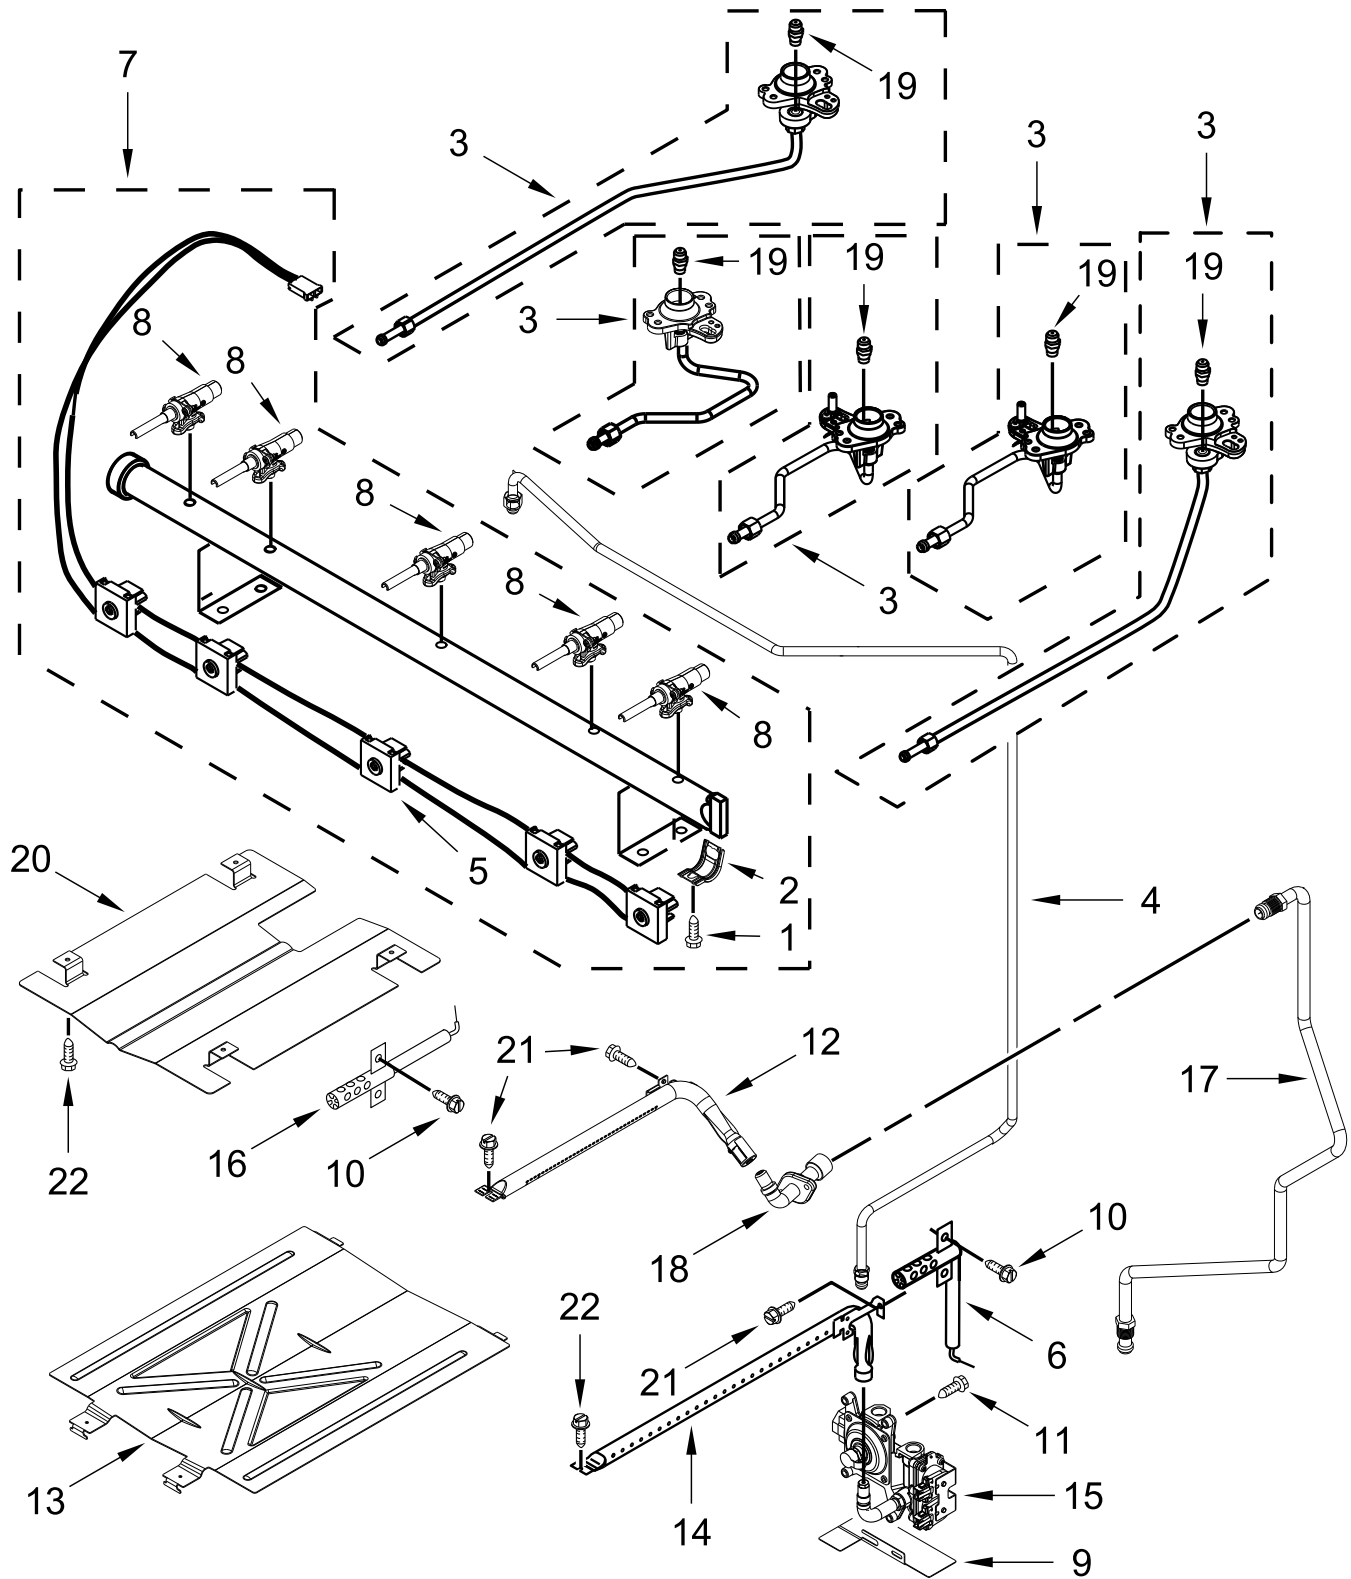

MANIFOLD PARTS