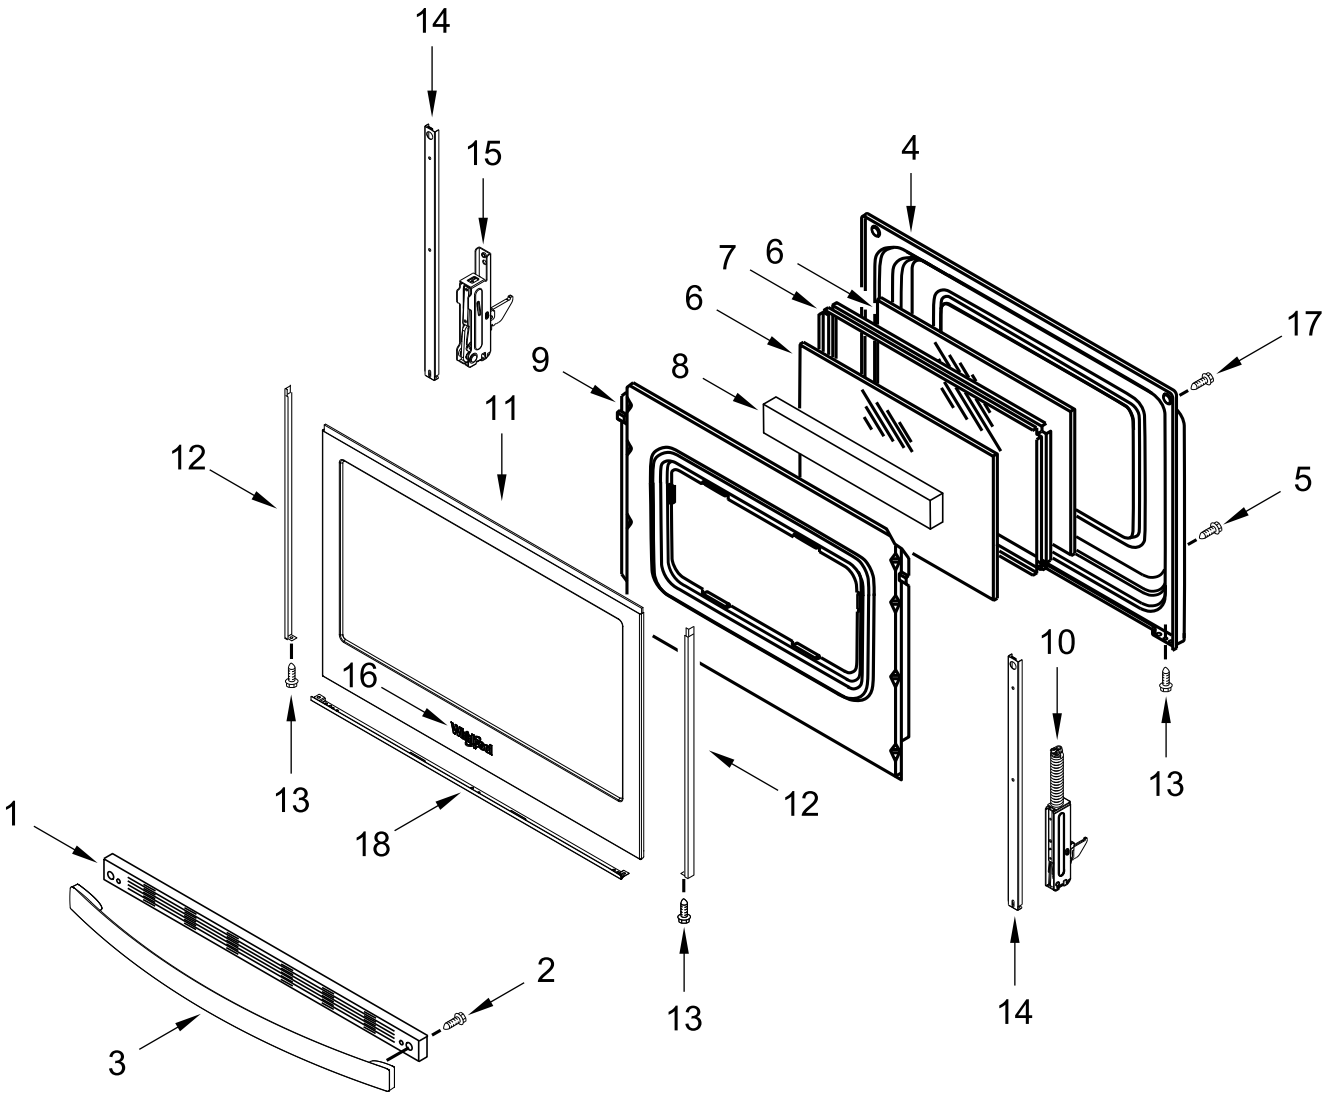

DOOR PARTS

DOOR PARTS

<u>Illus.</u> <u>No.</u>	<u>Part No.</u>	<u>Description</u>	<u>Illus.</u> <u>No.</u>	<u>Part No.</u>	<u>Description</u>	<u>Illus.</u> <u>No.</u>	<u>Part No.</u>	<u>Description</u>
1		Trim, Top	10	W10299226	Hinge, Active	17	W10200660	Screw
	W10310922	Black	11		Glass, Outer Door	18		Trim, Lower Door
	W10310920	White		W10884159	Black		8523177	Black
	W10310923	Biscuit		W10409945	White		8523175	White
2	W10480830	Screw		W10409947	Biscuit		8523178	Biscuit
3		Handle, Door (Includes Standoff)	12		Trim, Door			
	W11039068	Black		W10746436	Black (Left)			
	W11039067	White		W10746435	Black (Right)			
	W11039069	Biscuit		8523172	White (Left)			
4	9761344	Liner, Door		8523166	White (Right)			
5	W10031790	Screw		8523173	Biscuit (Left)			
6	W11044424	Glass, Inner		8523167	Biscuit (Right)			
7	W10316950	Frame, Glass	13	W10327235	Screw			
8	W10278991	Insulation, Door Strip	14	W10544179	Strap, Door			
9	9761357	Retainer, Insulation	15	W10299227	Hinge, Door (Passive)			
			16	W10884775	Nameplate