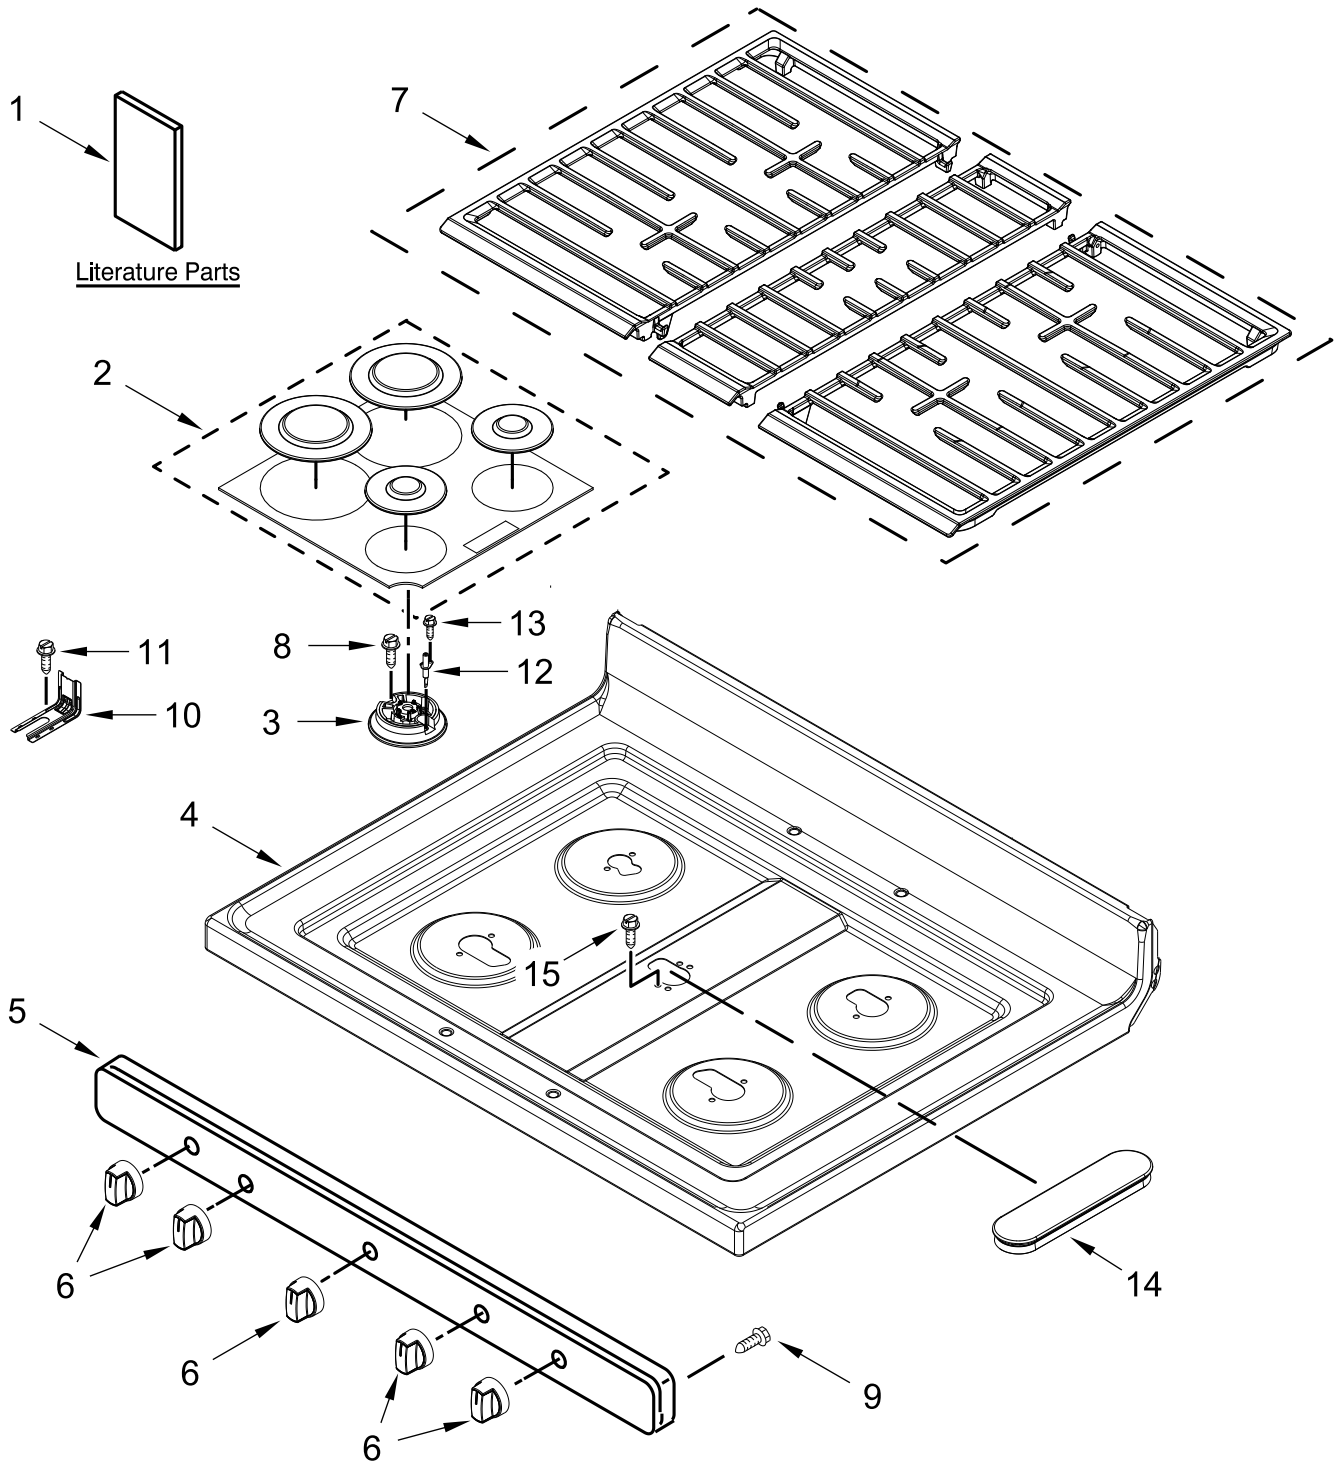

COOKTOP PARTS