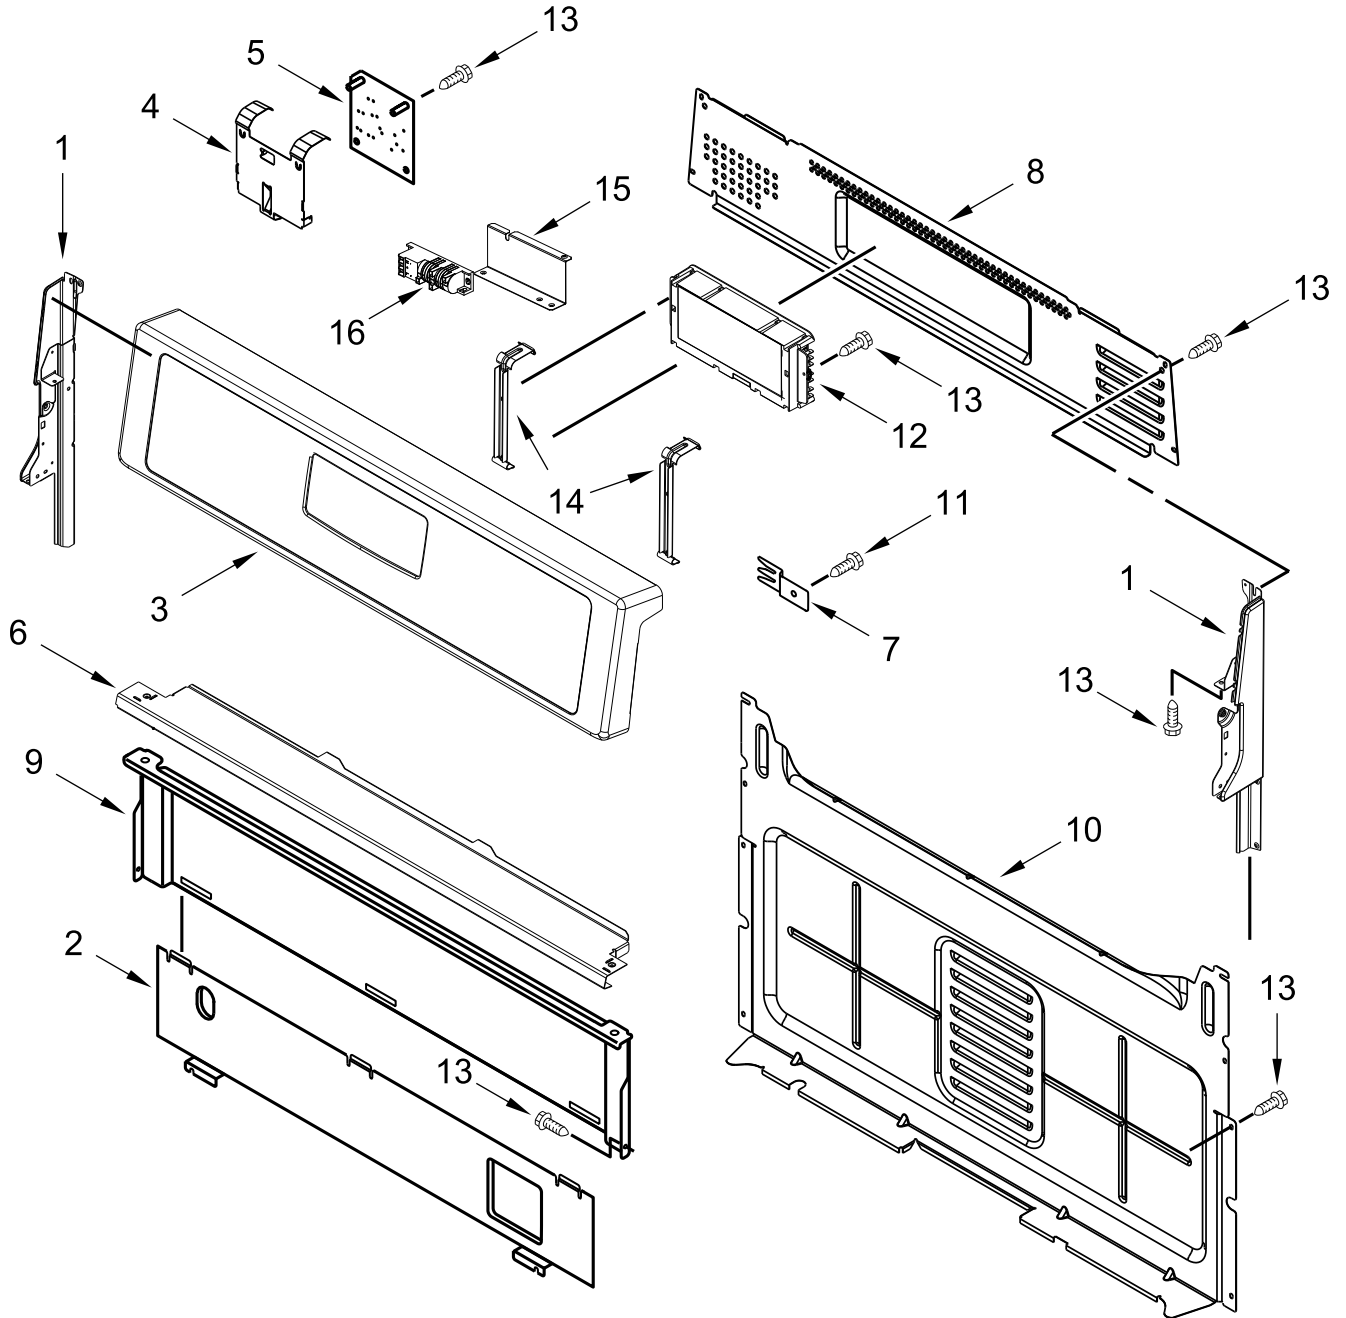

CONTROL PANEL PARTS