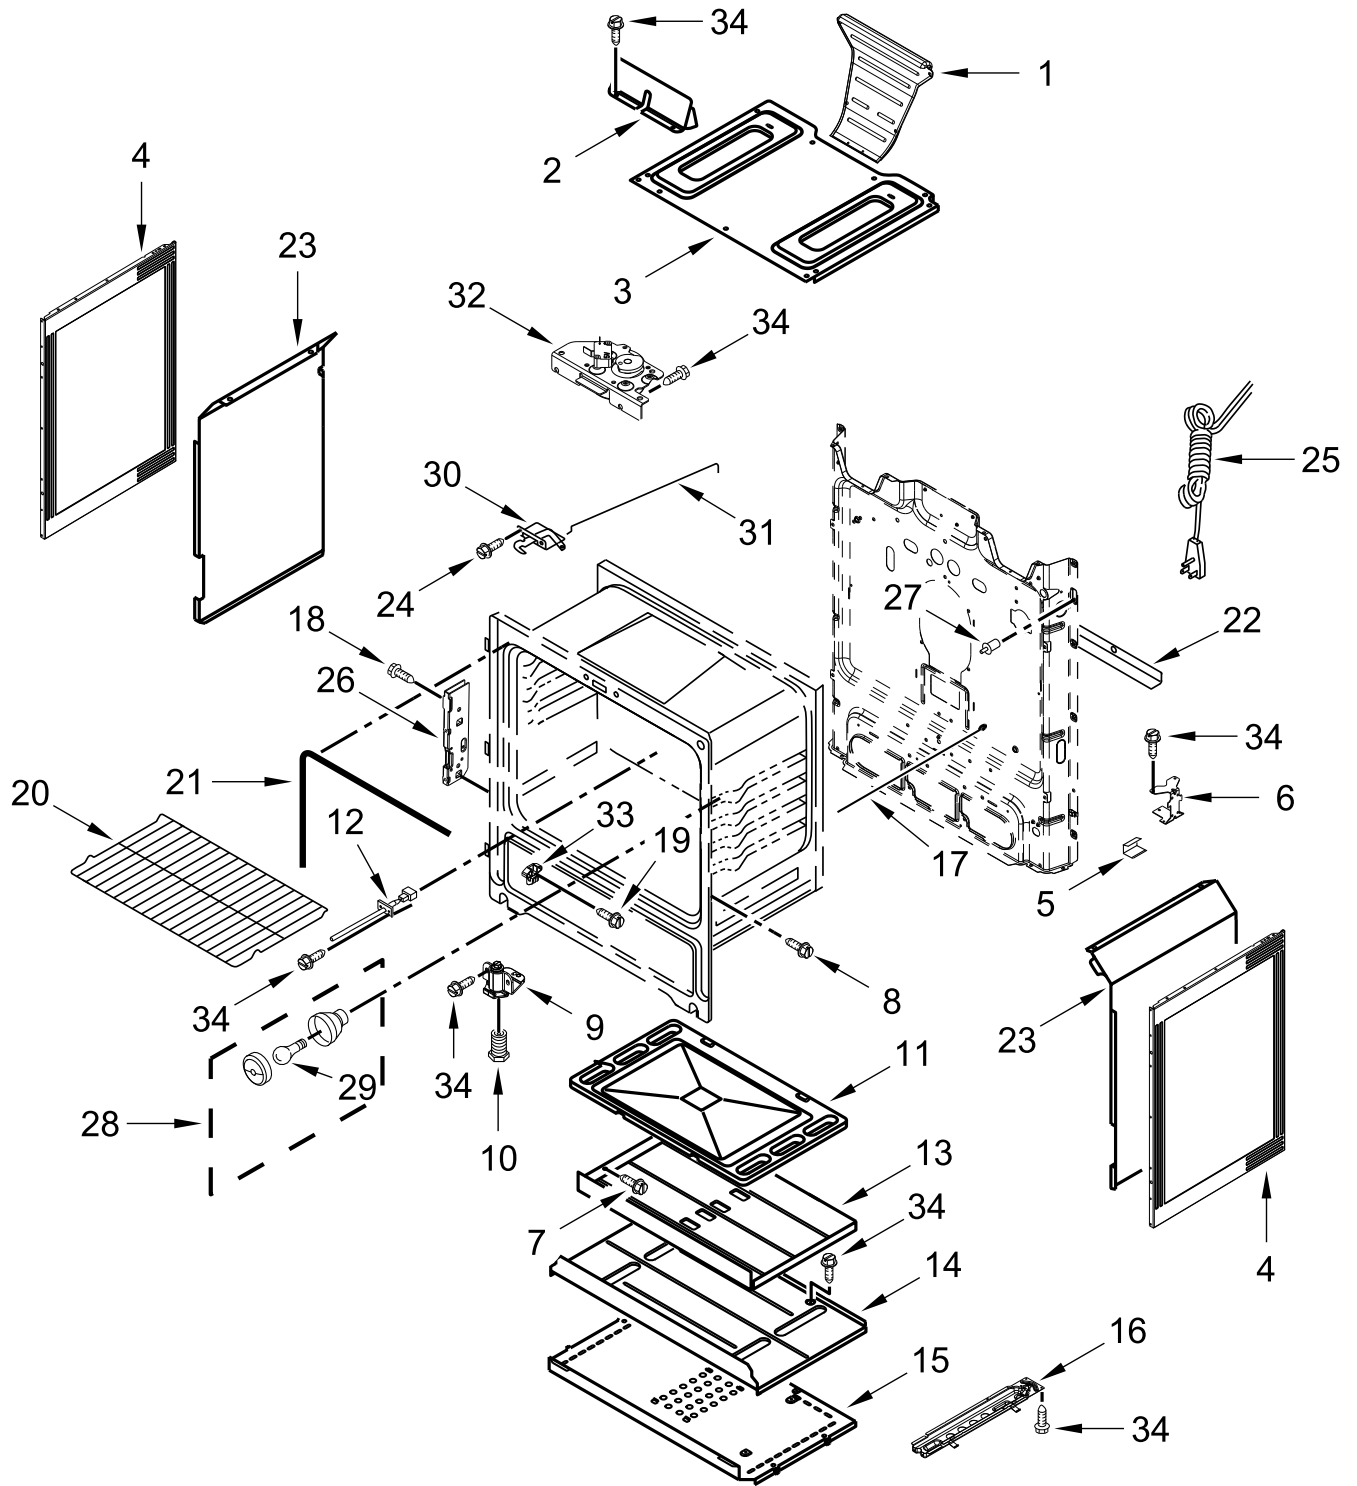

CHASSIS PARTS

CHASSIS PARTS

<u>Illus. No.</u>	<u>Part No.</u>	<u>Description</u>	<u>Illus. No.</u>	<u>Part No.</u>	<u>Description</u>	<u>Illus. No.</u>	<u>Part No.</u>	<u>Description</u>
1	W10153186	Box, Flue	15	8053968	Shield, Lower	26	W10289077	Receiver, Hinge
2	8272747	Shield, Flue	16	W10390008	Assembly, Base Rail (Left)	27	W10627802	Switch, Door
3	8273036	Box-Burner, Gas Sealed		W10390007	Assembly, Base Rail (Right)	28	W11175594	Assembly, Light
4		Panel, Side				29	W10571723	Bulb, Halogen 40 Watts
	W10162245	Black	17	9757239	Rod, Door Switch	30	9761013	Assembly, Door Latch (Front)
5	W10137382	Clip, Panel	18	W10031780	Screw			
6	8523249	Bracket, Manifold	19	3400080	Screw	31	W10078370	Rod, Push Latch
7	W10362924	Screw	20	W10268578	Rack, Oven	32	W10107820	Assembly, Door Latch (Rear)
8	3196560	Screw	21	W10658354	Seal, Door			
9	W10341186	Assembly, Front Foot	22	W10435470	Brace, Main Back	33	W10674705	Glide, Drawer Front
10	W10058460	Foot, Leveling	23	9761449	Retainer, Insulation (Left)	34	3196178	Screw
11	3195097	Bottom, Oven		9761448	Retainer, Insulation (Right)			FOLLOWING PARTS NOT ILLUSTRATED
12	W10586204	Sensor					8524099	Insulation, Wrap
13	8053967	Baffle, Burner Oven	24	3196560	Screw		W10180437	Insulation, Back
14	8053969	Shield, Heat	25	W10624590	Cord, Power