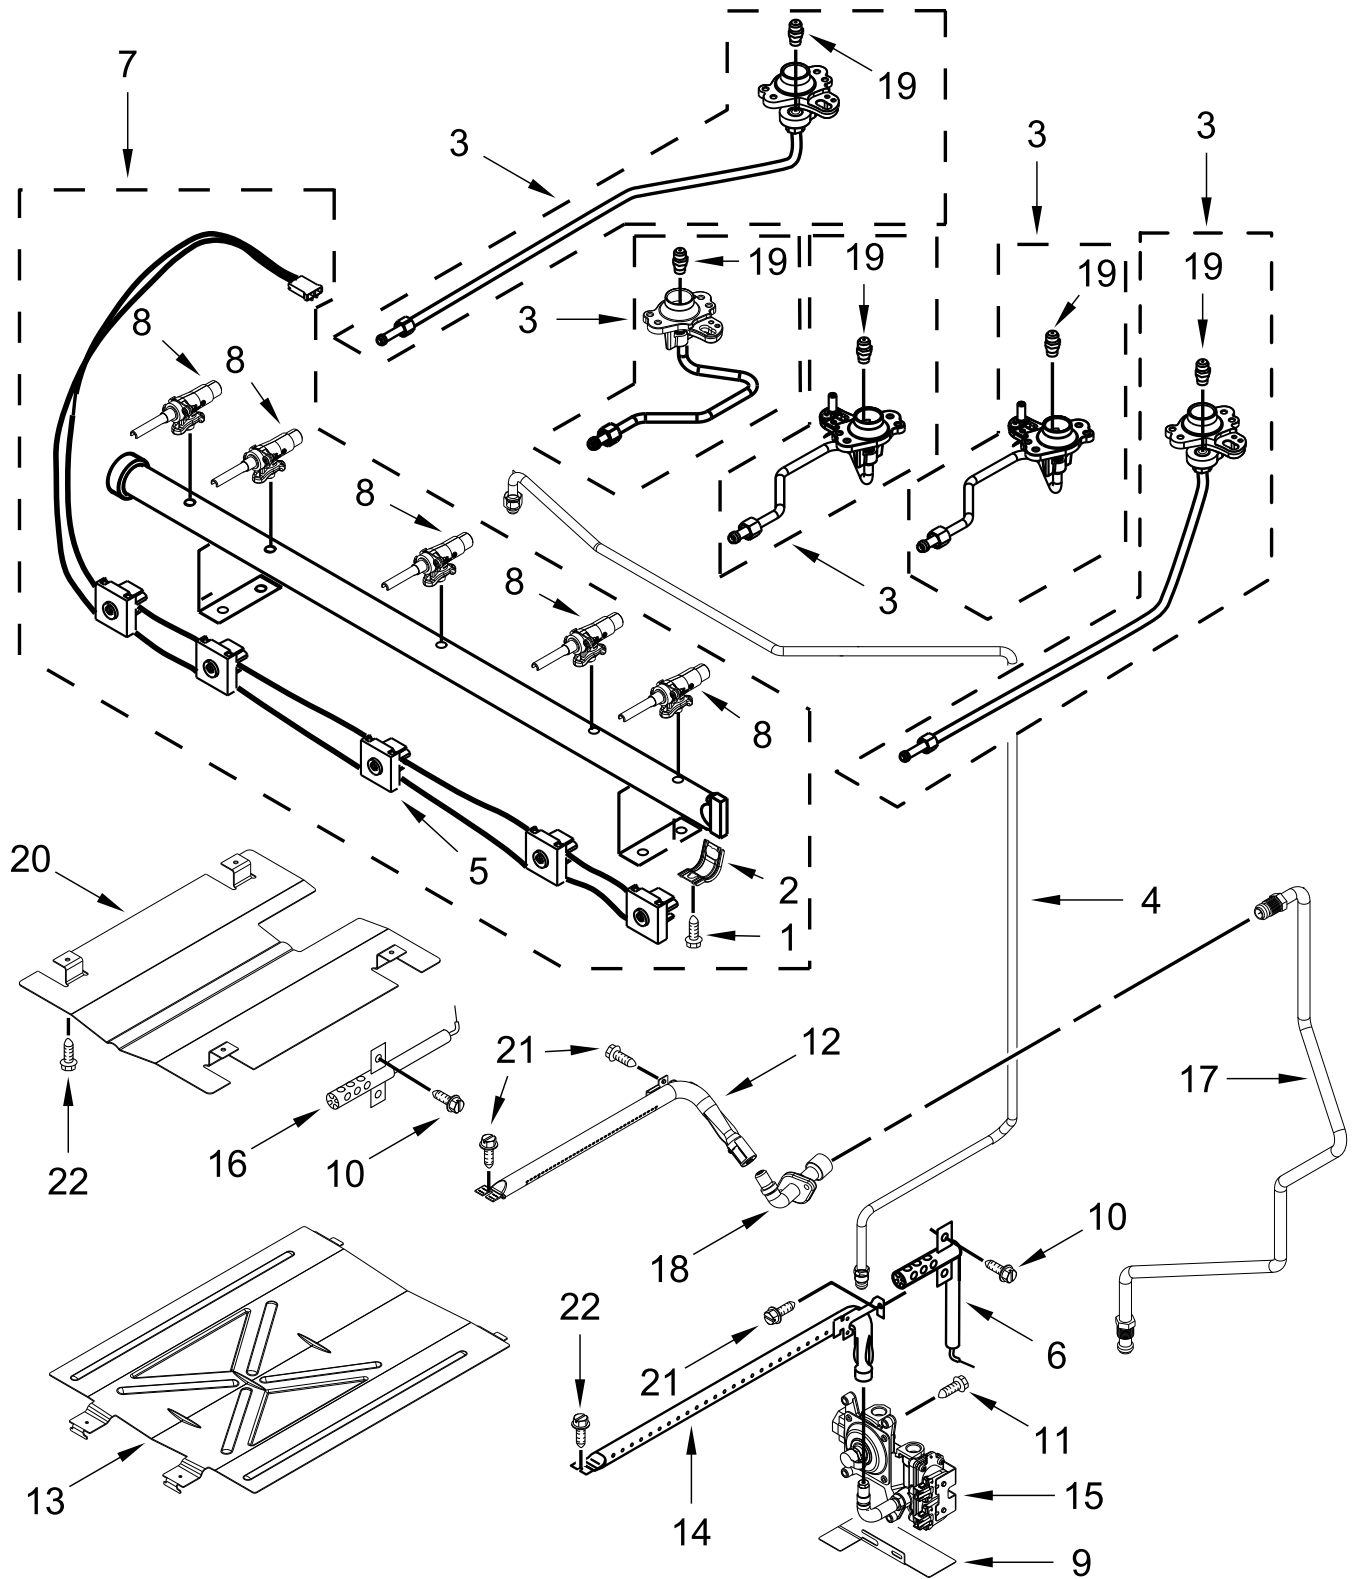

MANIFOLD PARTS