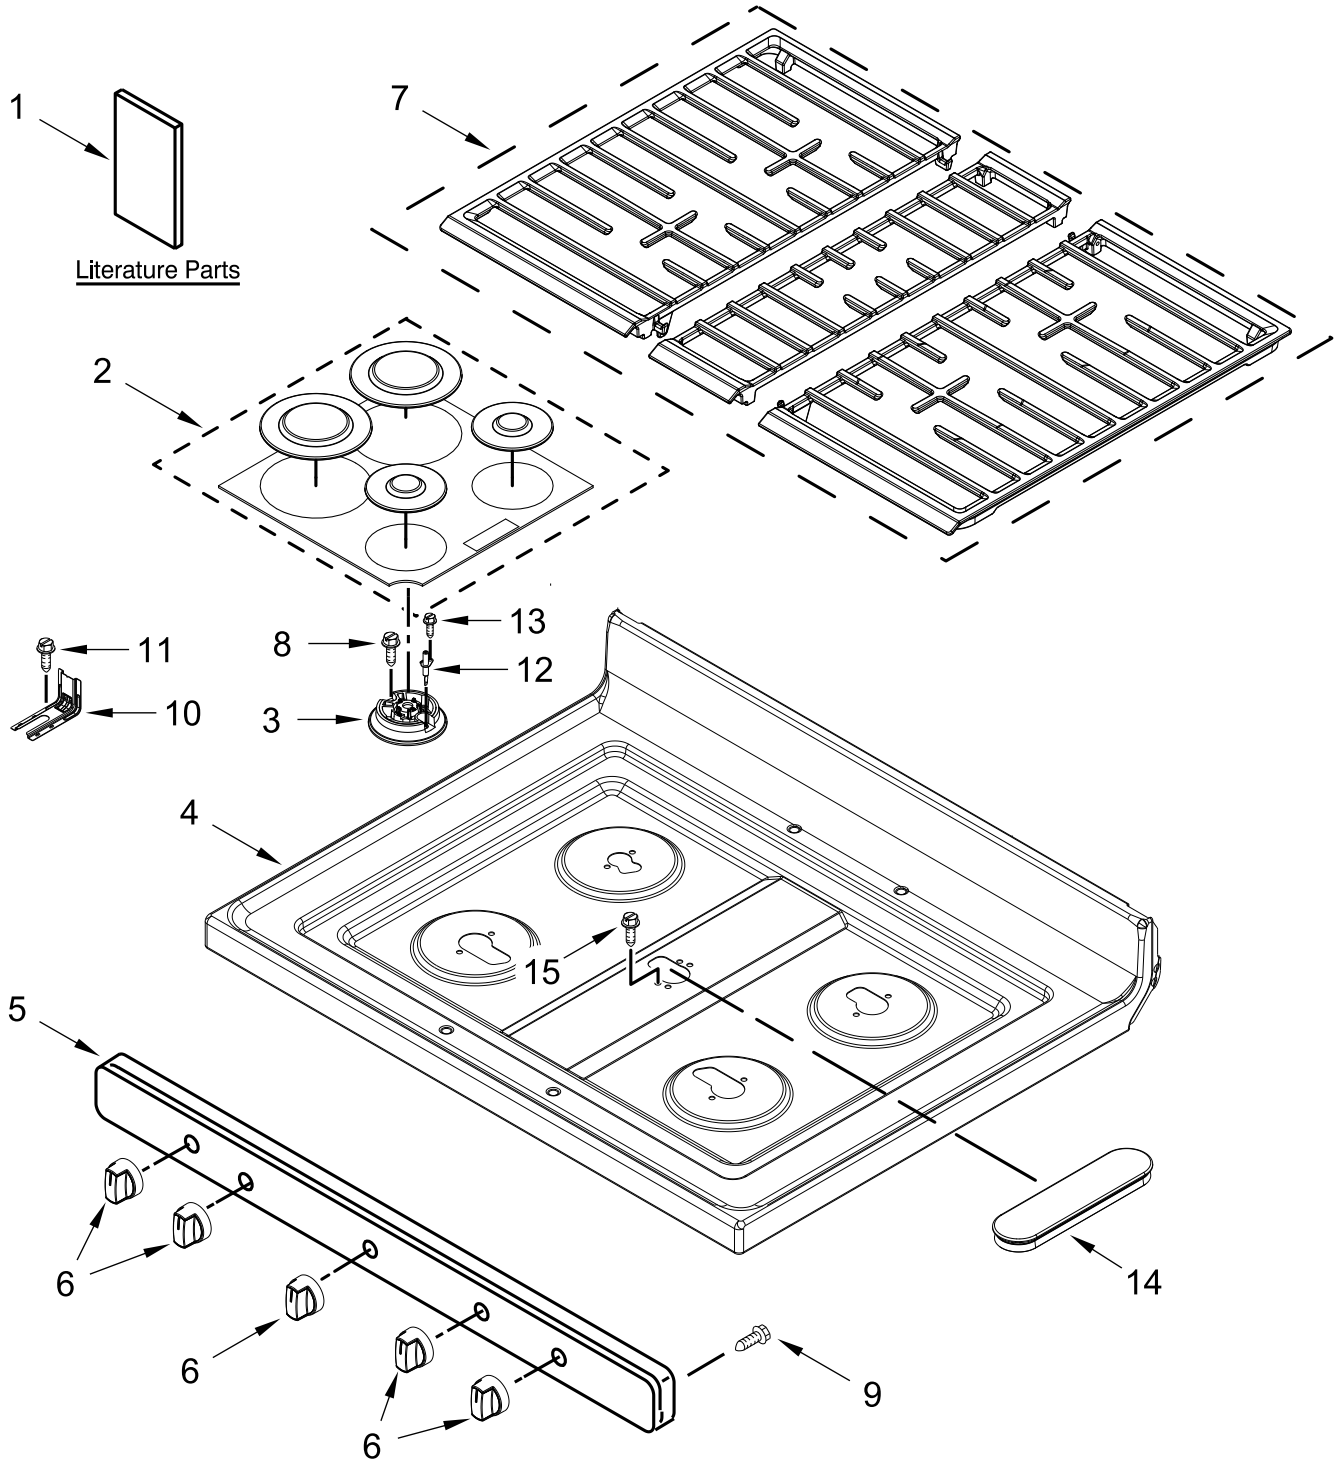

**30" GAS FREESTANDING SELF CLEAN RANGE
Fingerprint Resistant**

MODELS:

WFG525S0HV1 (Black Stainless)

WFG525S0HZ1 (Stainless)

COOKTOP PARTS

COOKTOP PARTS

<u>Illus. No.</u>	<u>Part No.</u>	<u>Description</u>	<u>Illus. No.</u>	<u>Part No.</u>	<u>Description</u>	<u>Illus. No.</u>	<u>Part No.</u>	<u>Description</u>
1		Literature Parts	5		Panel, Manifold	15	W10673618	Screw
	W11122558	Instructions, Installation		W11044910	Black Stainless			FOLLOWING PARTS NOT ILLUSTRATED
	W11102912	Guide, Use and Care		W11044911	Stainless			
	W11102748	Sheet, Tech (English)	6		Knob, Control		W10842520	Harness, Main
	W11032799	Diagram, Wiring		W11032553	Black Stainless		W10753750	Harness, Bake/Broil
2		Kit, Burner Cap		W11023139	Stainless		W10809927	Harness, Cooktop
	W10850506	Black (Set of 4)	7		Kit, Grate		3196520	Clip, Wire
3	W10515455	Assembly, Burner (17.5K)		W11090908	Black		W10334923	Clip, Gas Wiring
		(Left Front & Right Front)	8	3400701	Screw		313438	Clip, Harness
	W10515454	Assembly, Burner (9.5K)	9	3196557	Screw		3196896	Clip, Wire
		(Left Rear & Center)	10	W10306542	Bracket, Anti-Tip		3196173	Screw
	W10515453	Assembly, Burner (6K)	11	7101P485-60	Screw, Anti-Tip Kit			(Grounding)
		(Right Rear)	12	W11194809	Electrode			
					(Left Front, Left Rear, Right Front)			
					(Center)			
				W10515459	Electrode			
					(Right Rear)			
4		Cooktop	13	8273062	Screw			
	W10884167	Black	14	W10298664	Spreader, Flame			