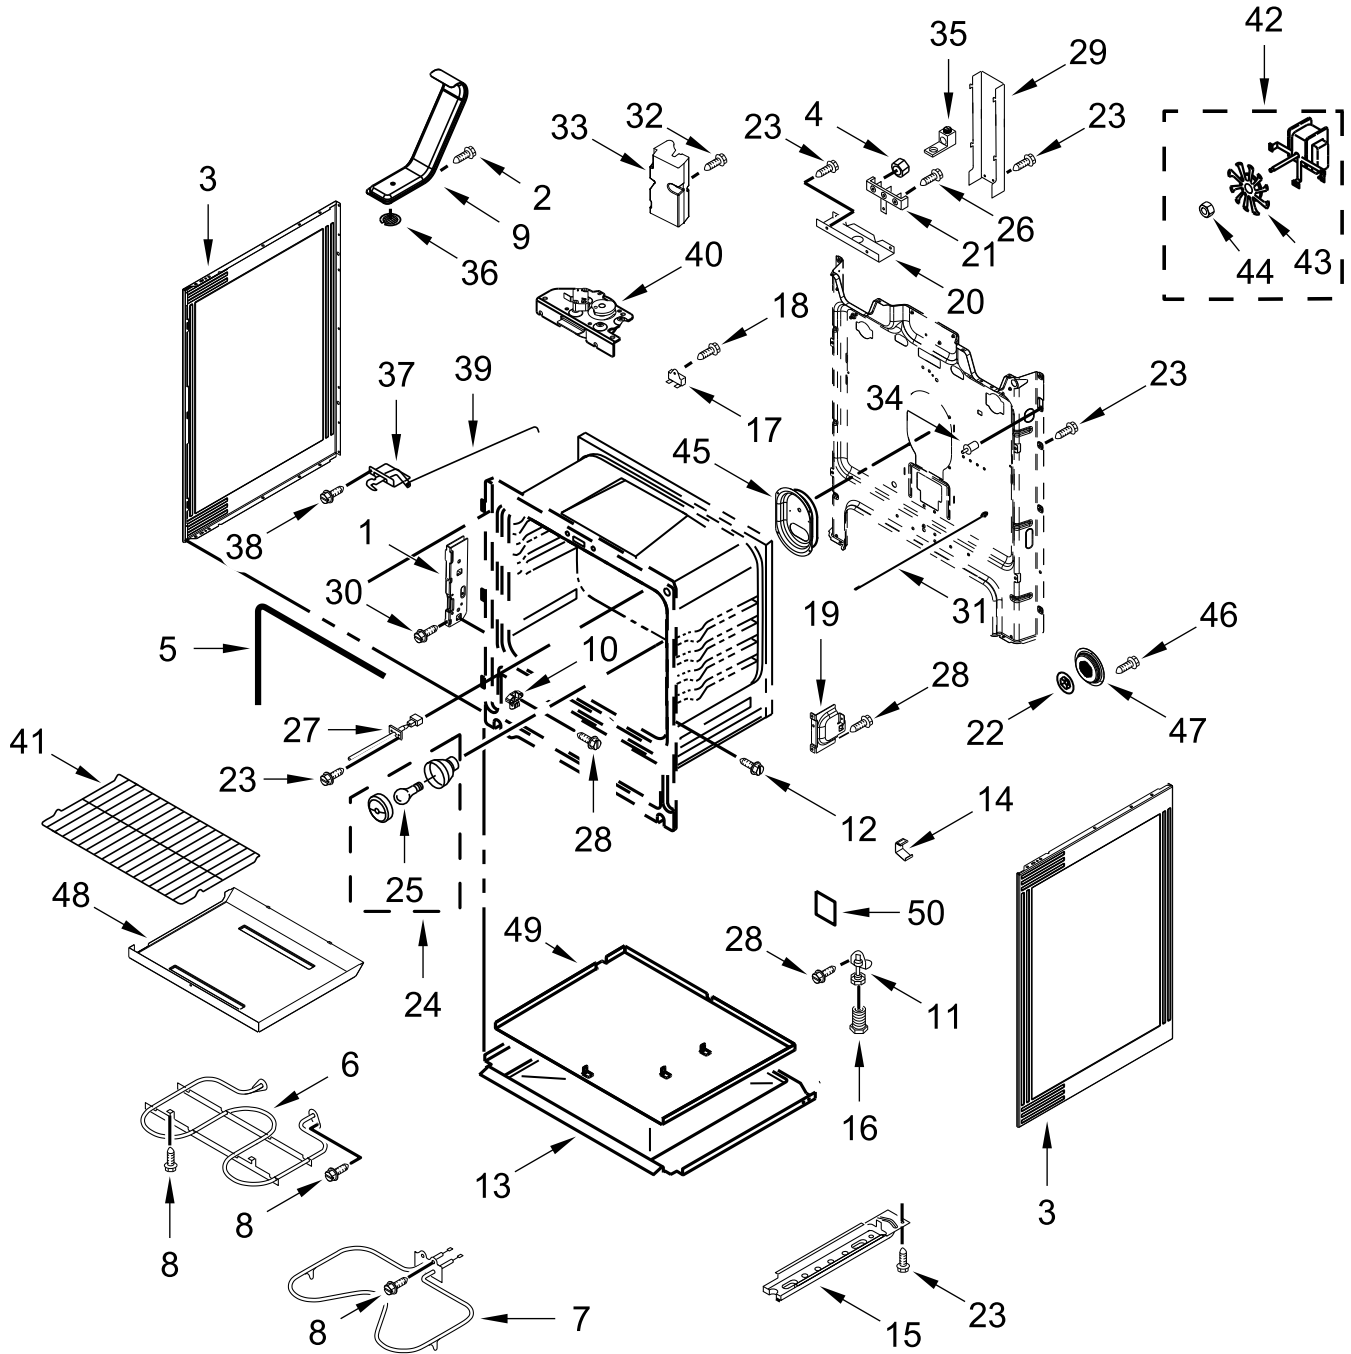

CHASSIS PARTS

CHASSIS PARTS

<u>Illus.</u> <u>No.</u>	<u>Part No.</u>	<u>Description</u>	<u>Illus.</u> <u>No.</u>	<u>Part No.</u>	<u>Description</u>	<u>Illus.</u> <u>No.</u>	<u>Part No.</u>	<u>Description</u>
1	W10289077	Receiver, Hinge	18	3196172	Screw	37	9761013	Assembly, Door Latch (Front)
2	3196154	Screw	19	W10404688	Clip, Oven Support	38	3196560	Screw
3		Panel, Side	20	3186034	Bracket, Service	39	W10078380	Rod, Latch
	W10162245	Black	21	W10245259	Block, Terminal	40	W10107820	Assembly, Door Latch (Rear)
	W10575396	White	22	3400968	Nut	41	W10268578	Rack, Oven
4	3400029	Nut	23	3196178	Screw	42	W11190726	Fan, Convection
5	W10658354	Seal, Door	24	W11175594	Assembly, Light	43	W10116351	Blade, Fan
6	9757340	Element, Broil	25	W10571723	Bulb, Halogen 40 Watts	44	W10213748	Nut
7	9755770	Element, Bake	26	3400016	Screw	45	W10134126	Bracket, Fan
8	3196174	Screw	27	W10181986	Sensor, Oven	46	4449809	Screw
9	W10134285	Tube, Vent	28	3196169	Screw	47	W10134124	Cover, Conv Fan
10	W10674705	Glide, Drawer Front	29	W10326122	Cover, Terminal Block	48	W10183712	Tray, Hidden Bake
11	W10341186	Assembly, Front Foot	30	W10031780	Screw	49	W10134125	Shield, Heat
12	W10067840	Screw	31	9757239	Rod, Door Switch	50	W10646923	Card, Insulator
13	W10134121	Tray, Insulation	32	W11034869	Screw			FOLLOWING PARTS NOT ILLUSTRATED
14	W10137382	Clip, Panel	33	W10910404	Counterweight		W10774939	Insulation, Wrap
15	W10390008	Assembly, Base Rail (Left)	34	W10627802	Switch, Door		W11127324	Insulation, Back
	W10390007	Assembly, Base Rail (Right)	35	W10281322	Kit, Bare Wire Adapter Block		W10333344	Insulation, Flue
16	W10058460	Foot, Leveling	36	W11092984	Screen, Vent			
17	3196548	Fuse, Thermal