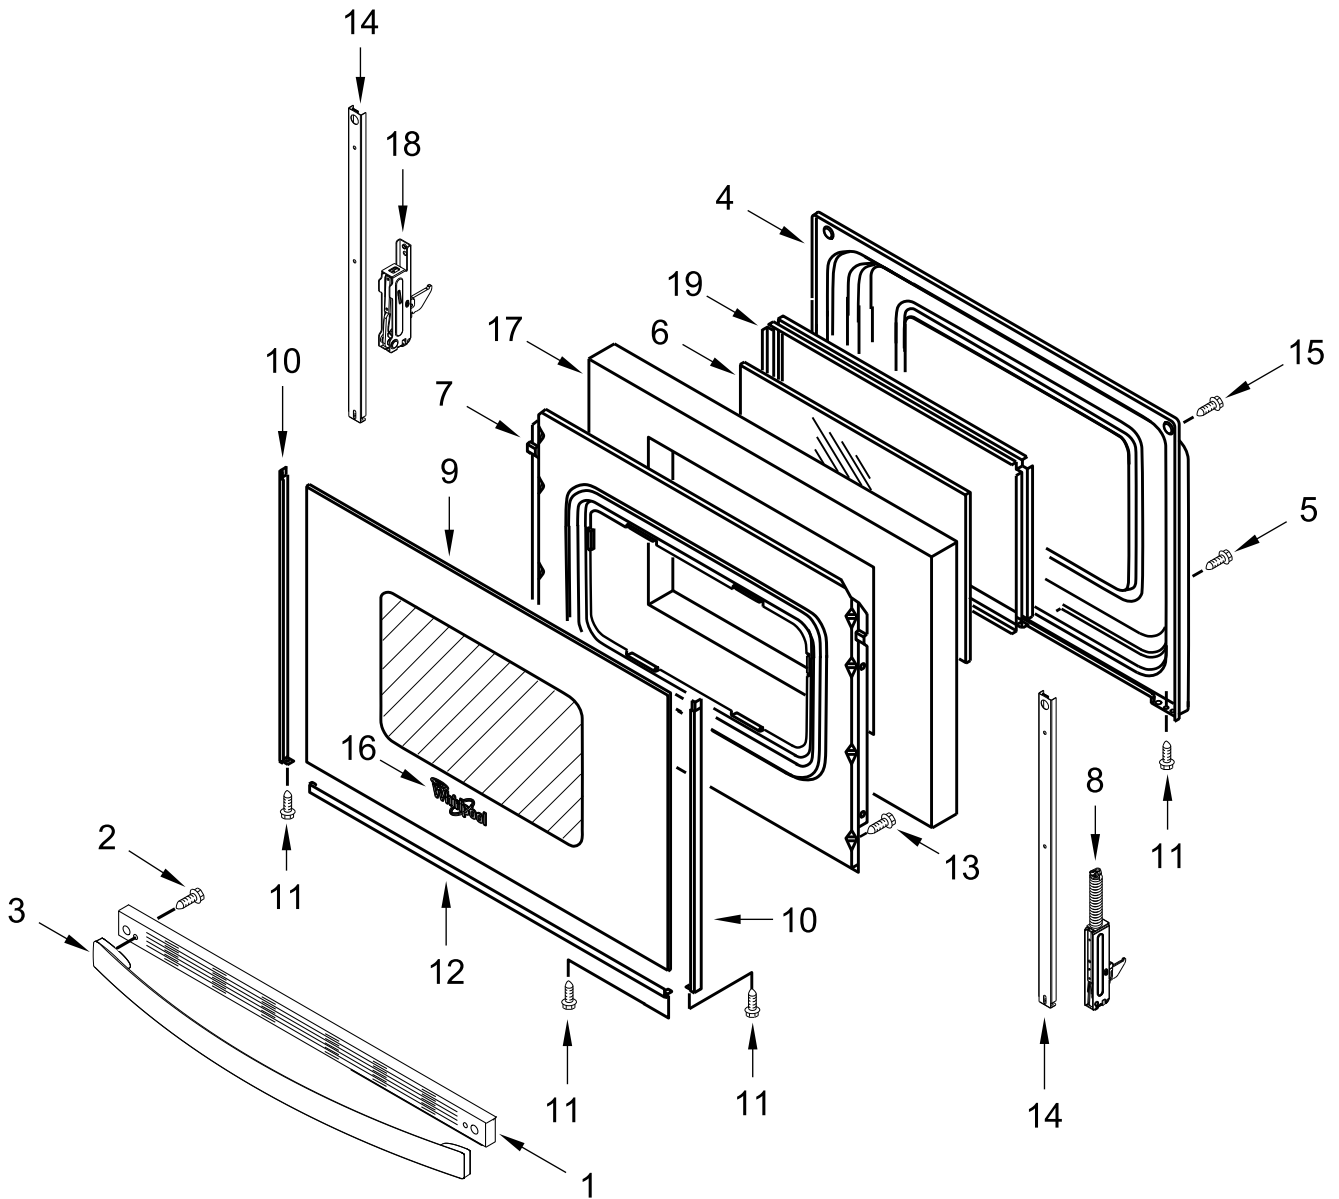

DOOR PARTS

DOOR PARTS

<u>Illus. No.</u>	<u>Part No.</u>	<u>Description</u>
1		Trim, Top
	W10310922	Black
	W10310920	White
2	W10480830	Screw
3		Handle, Door (Includes Standoff)
	W11039068	Black
	W11039067	White
4	9761344	Liner, Door
5	W10031790	Screw
6	9758162	Glass, Inner
7	9761357	Retainer, Insulation
8	W10299226	Hinge, Active

<u>Illus. No.</u>	<u>Part No.</u>	<u>Description</u>
9		Glass Assembly, Outer Door
	W10884159	Black
	W10409945	White
10		Trim, Side
	W10746436	Black (Left)
	W10746435	Black (Right)
	8523172	White (Left)
	8523166	White (Right)
11	W10327235	Screw
12		Trim, Lower
	8523177	Black
	8523175	White
13	W10031780	Screw

<u>Illus. No.</u>	<u>Part No.</u>	<u>Description</u>
14	W10544179	Strap, Door
15	W10200660	Screw
16	W10884775	Nameplate
17	W10278991	Insulation, Door Strip
18	W10299227	Hinge, Door (Passive)
19	W10316950	Frame, Glass