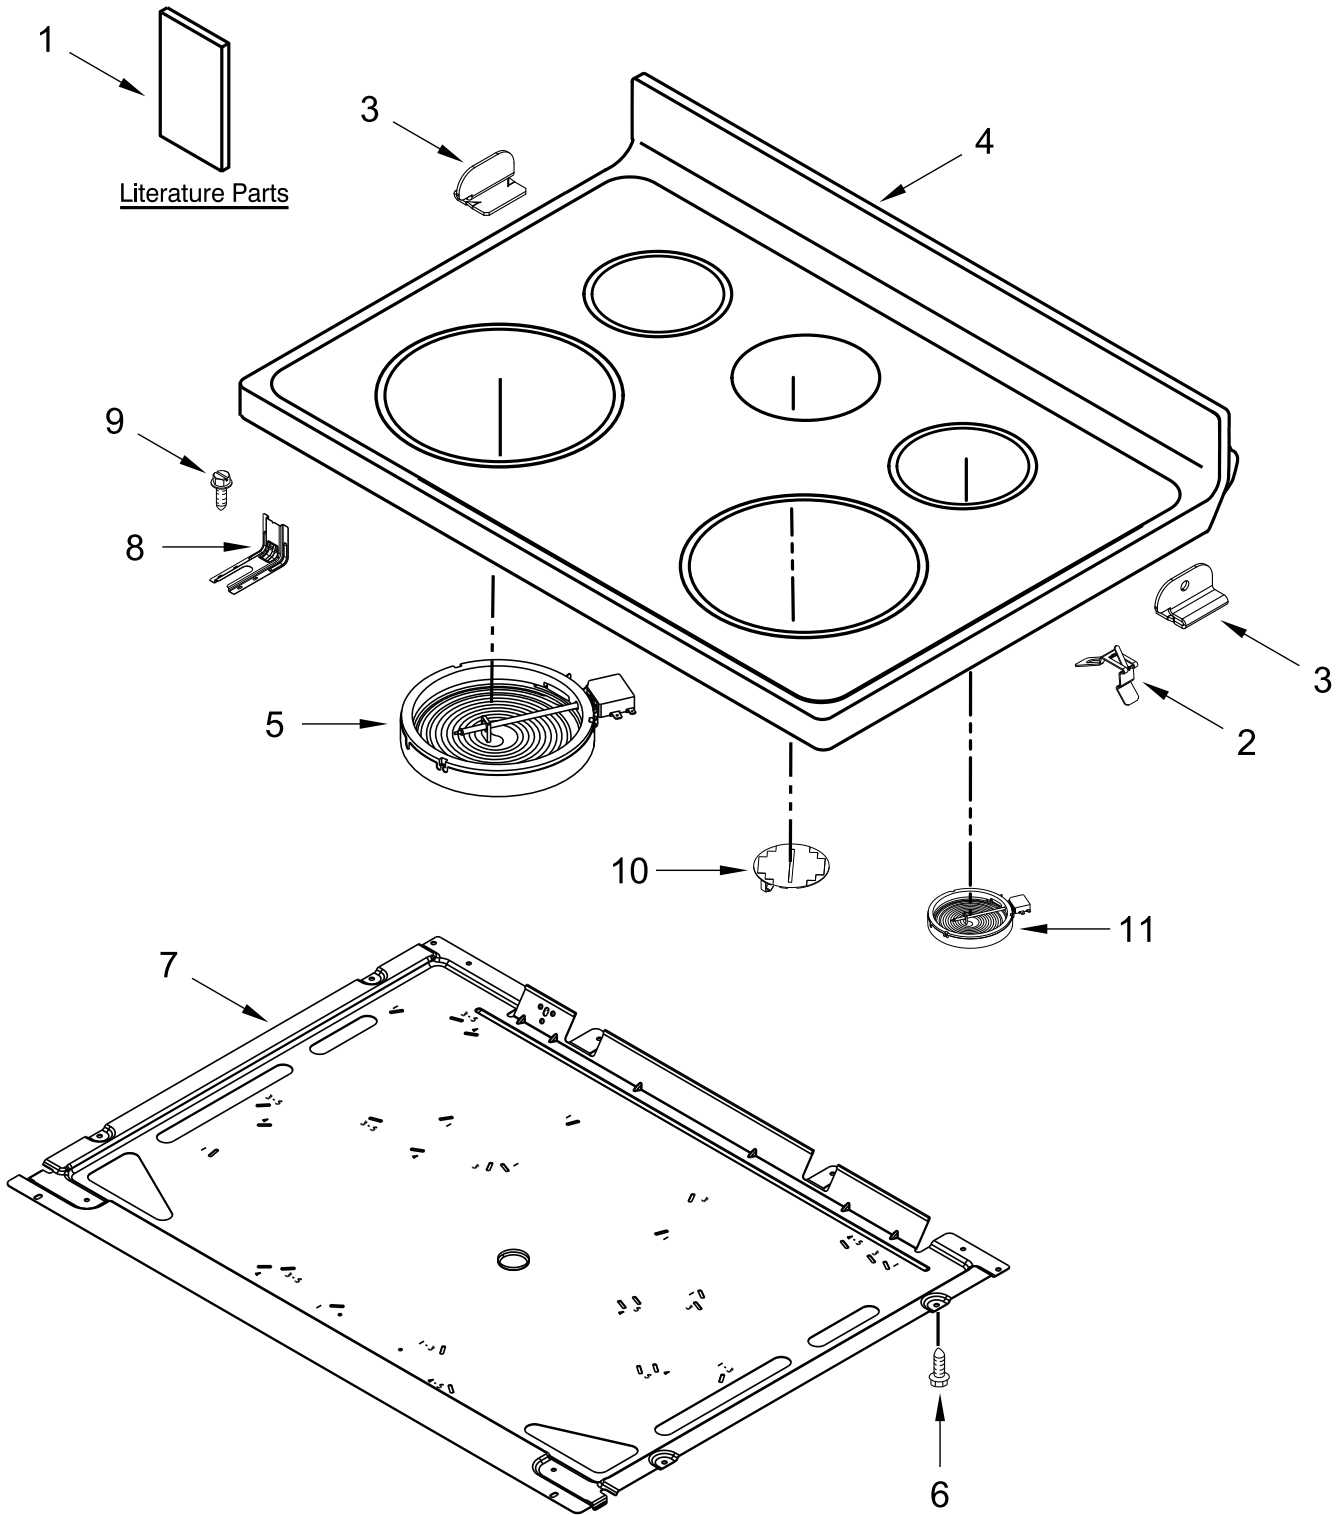

COOKTOP PARTS