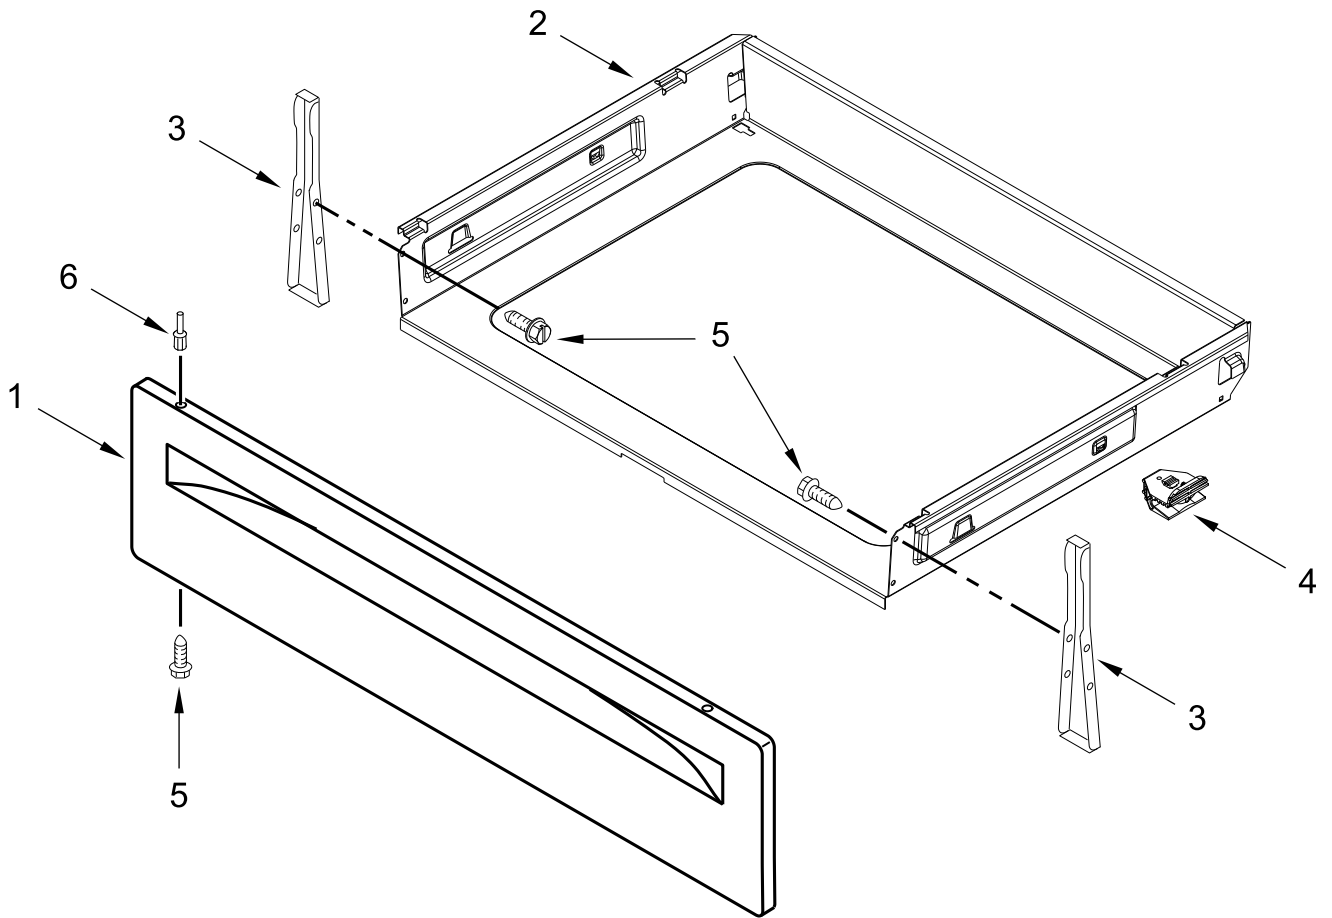

DOOR PARTS

<u>Illus. No.</u>	<u>Part No.</u>	<u>Description</u>
1		Trim, Top
	W10310922	Black
	W10310920	White
2	W10480830	Screw
3		Handle, Door (Includes Standoff)
	W11039068	Black
	W11039067	White
4	9761344	Liner, Door
5	W10031790	Screw
6	9758162	Glass, Inner

<u>Illus. No.</u>	<u>Part No.</u>	<u>Description</u>
7	9761357	Retainer, Insulation
8	W10299226	Hinge, Active
9	W10278991	Insulation, Door Strip
10		Trim, Side
	W10746436	Black (Left)
	W10746435	Black (Right)
	8523172	White (Left)
	8523166	White (Right)
11	W10327235	Screw
12	W10884775	Nameplate
13	W10031780	Screw

<u>Illus. No.</u>	<u>Part No.</u>	<u>Description</u>
14	W10544179	Strap, Door
15	W10200660	Screw
16		Glass Assembly, Outer Door
	W10884159	Black
	W10409945	White
17		Trim, Lower
	8523177	Black
	8523175	White
18	W10299227	Hinge, Door (Passive)
19	W10316950	Frame, Glass

DRAWER PARTS