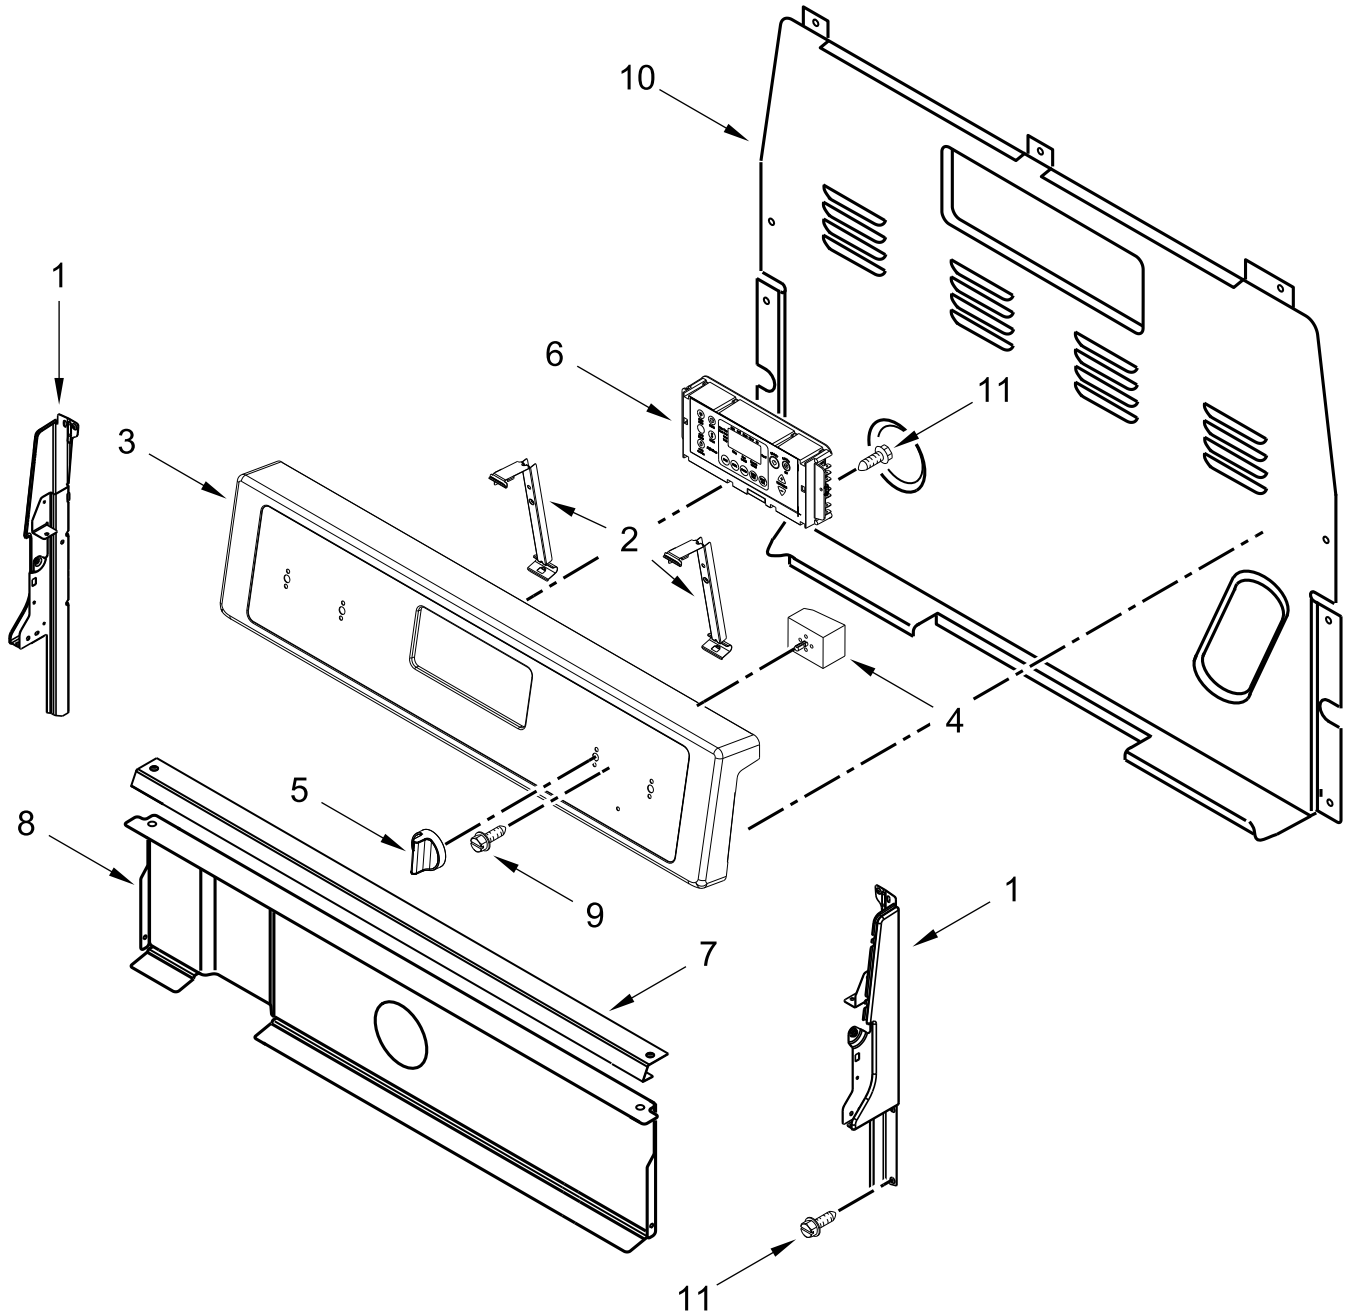

30" ELECTRIC FREESTANDING STANDARD CLEAN RANGE

MODELS:

WFE510S0HB1 (Black)
WFE510S0HW1 (White)

COOKTOP PARTS

COOKTOP PARTS

<u>Illus. No.</u>	<u>Part No.</u>	<u>Description</u>	<u>Illus. No.</u>	<u>Part No.</u>	<u>Description</u>	<u>Illus. No.</u>	<u>Part No.</u>	<u>Description</u>
1		Literature Parts	4		Cooktop	7	W10691223	Pan, Radiant Element
	W11157404	Instructions, Installation		W11034830	Black	8	W10306542	Bracket, Anti-Tip
	W11102909	Use and Care Guide		W11034829	White	9	7101P485-60	Screw, Anti-Tip Kit
	W11102747	Sheet, Tech	5	W10275048	Element (3000/1400W) (Left Front)			FOLLOWING PARTS NOT ILLUSTRATED
	W11102743	Diagram, Wiring		W10248261	Element (1200W) (Left Rear, Right Rear)		W11171889	Harness, Wire (Main)
2	W10225448	Spring, Element		8273992	Element (2500W) (Right Front)		W11134603	Harness, Cooktop (Left)
3	W10607641	Bracket, Cooktop (Left)		3196169	Screw		W11134551	Harness, Cooktop (Right)
	W10607642	Bracket, Cooktop (Right)	6					

CONTROL PANEL PARTS

CONTROL PANEL PARTS

<u>Illus.</u> <u>No.</u>	<u>Part No.</u>	<u>Description</u>	<u>Illus.</u> <u>No.</u>	<u>Part No.</u>	<u>Description</u>	<u>Illus.</u> <u>No.</u>	<u>Part No.</u>	<u>Description</u>
1		Endcap	4	W10434452	Switch, Infinite (Dual)	6		Control, Electronic (LCX)
	W11130372	Black (Left)			(Left Front)		W11204514	Black
	W11130379	Black (Right)		3148951	Switch, Infinite		W11204511	White
	W11130371	White (Left)			(Right Rear and Left Rear)	7	W10525121	Bracket, Console Mounting
	W11130378	White (Right)				8	W10134247	Shield, Heat
2	W10695491	Bracket, Control		3148954	Switch, Infinite (Orange)	9	3400882	Screw
3		Console, Assembly			(Right Front)	10	8272473	Cover, Upper Rear
	W11027385	Black	5		Knob	11	3196178	Screw
	W11027386	White		W11022718	Black			
				W11022720	White			