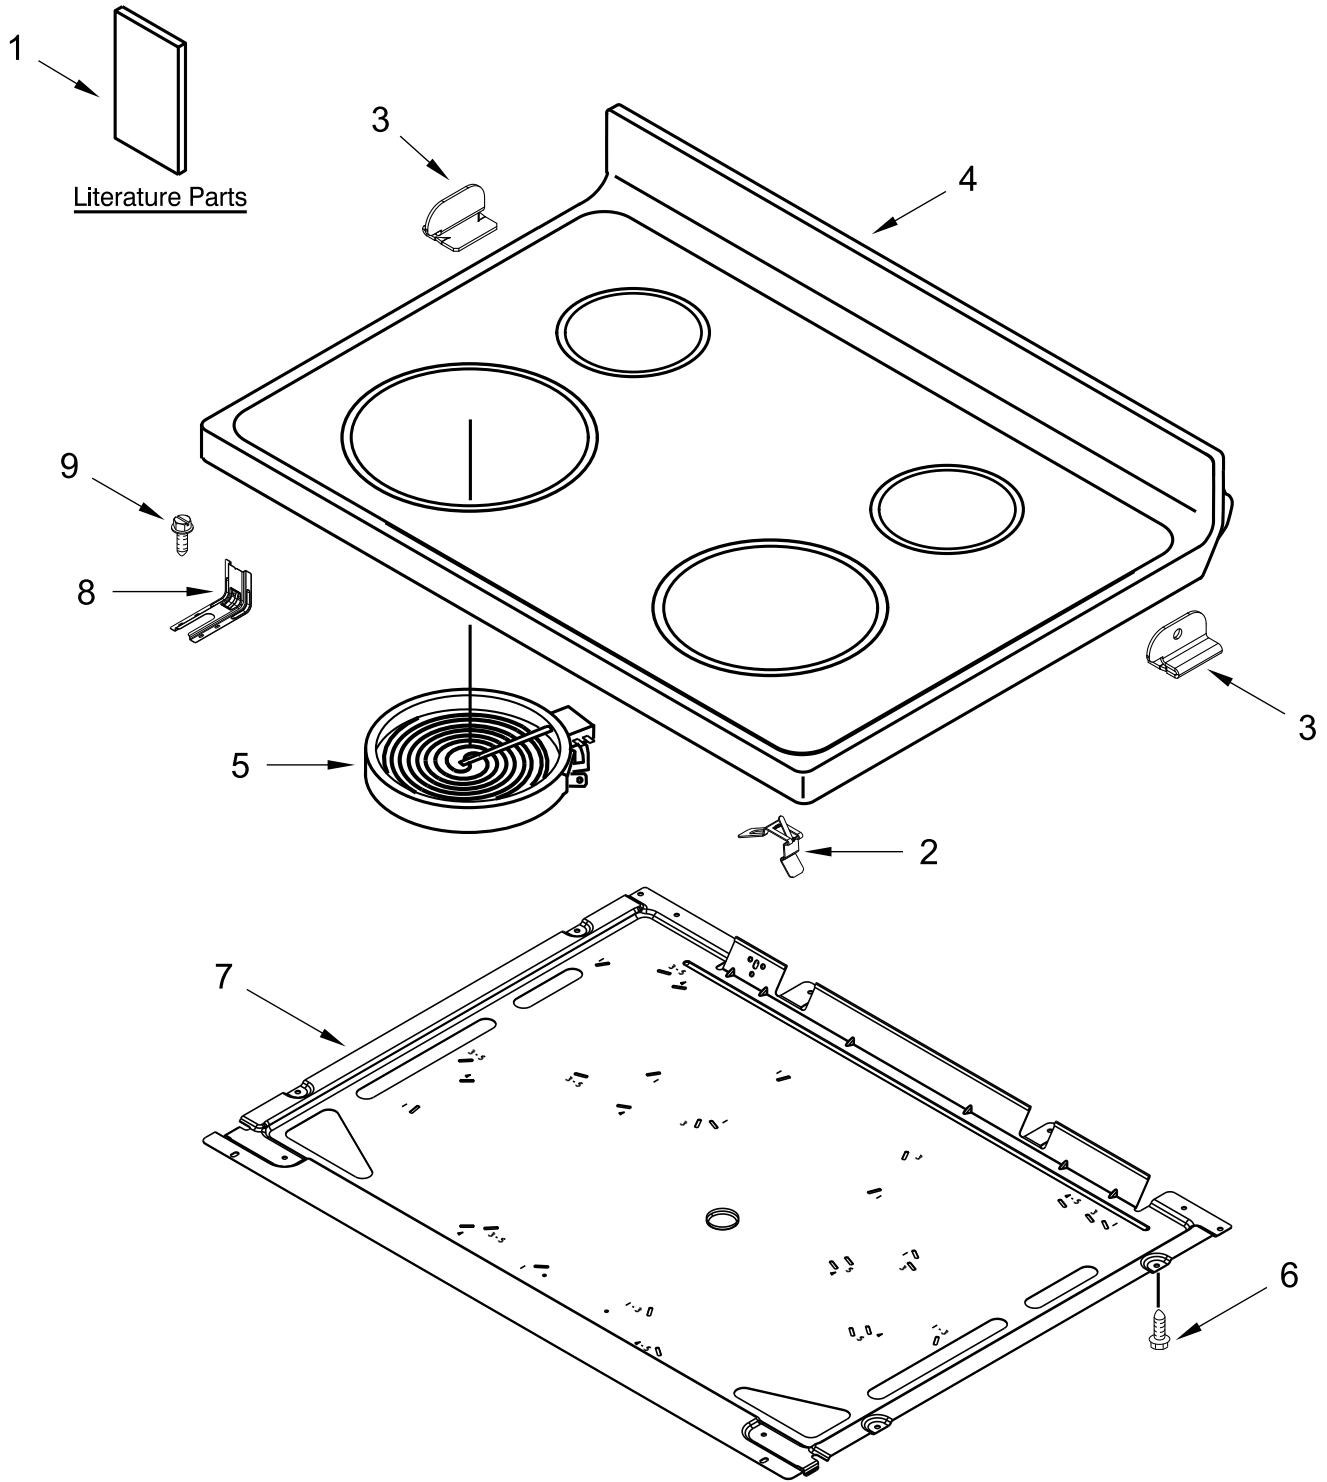

30" ELECTRIC FREESTANDING STANDARD CLEAN RANGE

MODELS:

WFE510S0HB1 (Black)
WFE510S0HW1 (White)

COOKTOP PARTS

COOKTOP PARTS

<u>Illus. No.</u>	<u>Part No.</u>	<u>Description</u>	<u>Illus. No.</u>	<u>Part No.</u>	<u>Description</u>	<u>Illus. No.</u>	<u>Part No.</u>	<u>Description</u>
1		Literature Parts	4		Cooktop	7	W10691223	Pan, Radiant Element
	W11157404	Instructions, Installation		W11034830	Black	8	W10306542	Bracket, Anti-Tip
	W11102909	Use and Care Guide		W11034829	White	9	7101P485-60	Screw, Anti-Tip Kit
	W11102747	Sheet, Tech	5	W10275048	Element (3000/1400W) (Left Front)			FOLLOWING PARTS NOT ILLUSTRATED
	W11102743	Diagram, Wiring		W10248261	Element (1200W) (Left Rear, Right Rear)		W11171889	Harness, Wire (Main)
2	W10225448	Spring, Element		8273992	Element (2500W) (Right Front)		W11134603	Harness, Cooktop (Left)
3	W10607641	Bracket, Cooktop (Left)		3196169	Screw		W11134551	Harness, Cooktop (Right)
	W10607642	Bracket, Cooktop (Right)	6					

CONTROL PANEL PARTS

CONTROL PANEL PARTS

<u>Illus.</u> <u>No.</u>	<u>Part No.</u>	<u>Description</u>	<u>Illus.</u> <u>No.</u>	<u>Part No.</u>	<u>Description</u>	<u>Illus.</u> <u>No.</u>	<u>Part No.</u>	<u>Description</u>
1		Endcap	4	W10434452	Switch, Infinite (Dual)	6		Control, Electronic (LCX)
	W11130372	Black (Left)			(Left Front)		W11204514	Black
	W11130379	Black (Right)		3148951	Switch, Infinite		W11204511	White
	W11130371	White (Left)			(Right Rear and Left Rear)	7	W10525121	Bracket, Console Mounting
	W11130378	White (Right)				8	W10134247	Shield, Heat
2	W10695491	Bracket, Control		3148954	Switch, Infinite (Orange)	9	3400882	Screw
3		Console, Assembly			(Right Front)	10	8272473	Cover, Upper Rear
	W11027385	Black	5		Knob	11	3196178	Screw
	W11027386	White		W11022718	Black			
				W11022720	White			