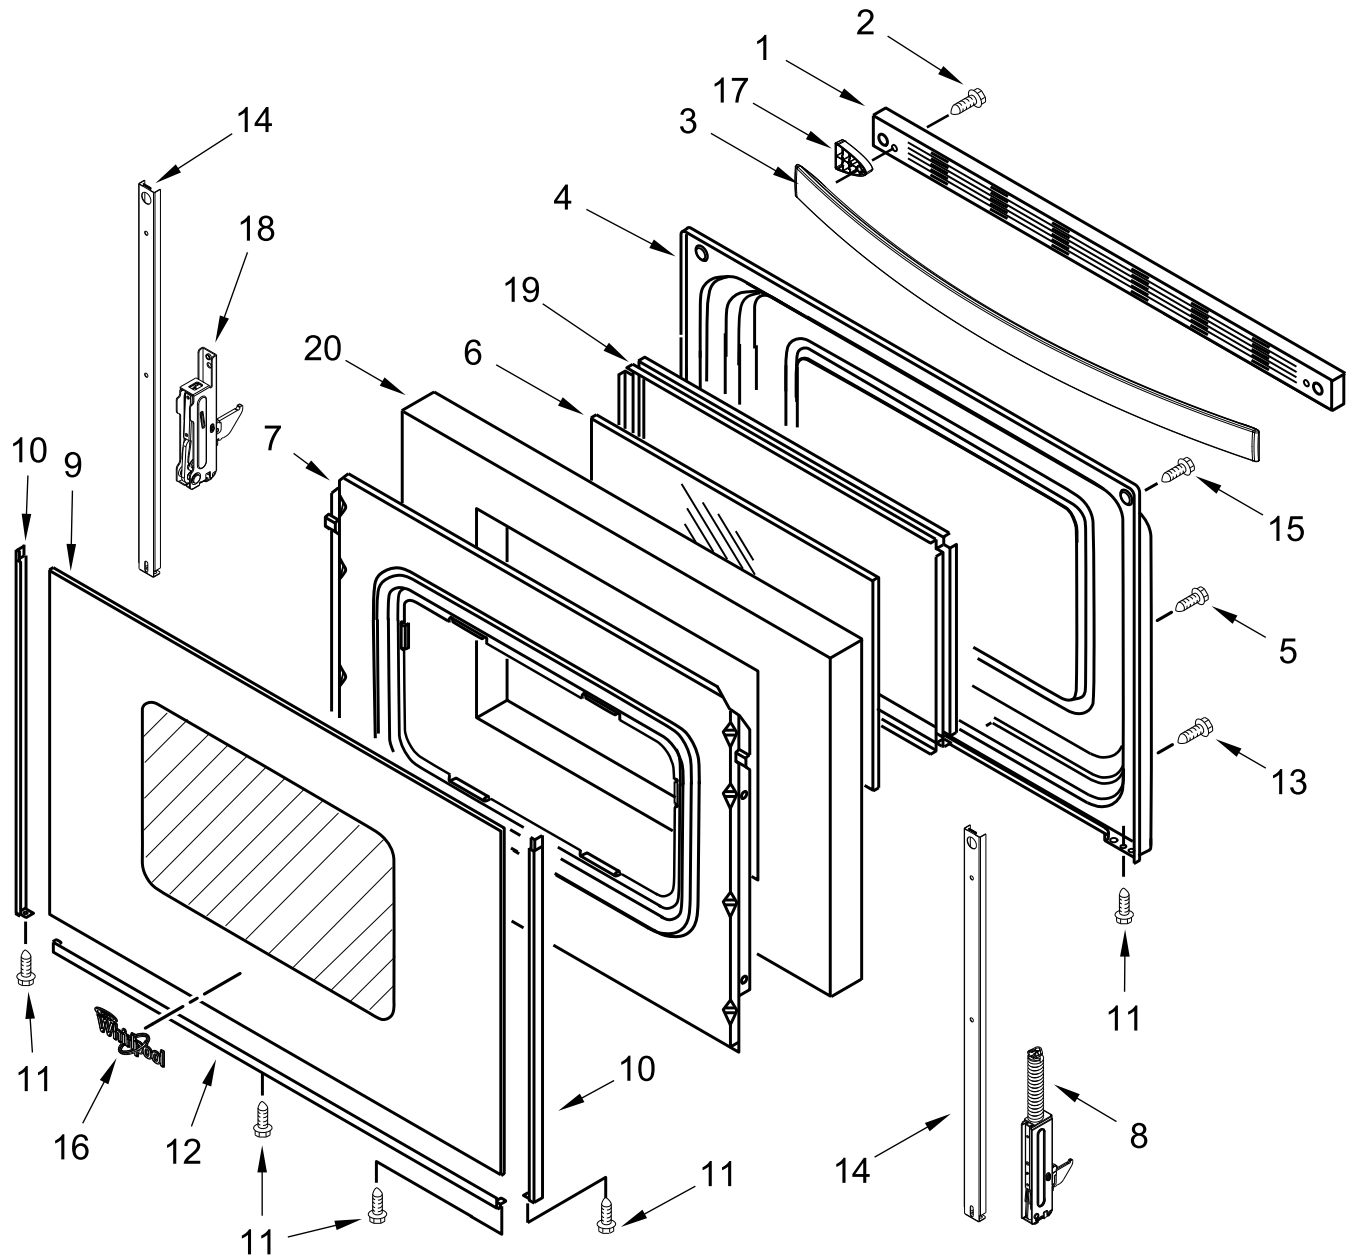

DOOR PARTS

DOOR PARTS

<u>Illus. No.</u>	<u>Part No.</u>	<u>Description</u>
1		Trim, Top
	W10310922	Black
	W10310920	White
	W10310923	Biscuit
2	W10480830	Screw
3		Handle, Door
	W11022643	Black
	W11022644	White
	W11039124	Biscuit
4	9761344	Liner, Door
5	W10031790	Screw
6	9758162	Glass, Inner
7	9761357	Retainer, Insulation
8	W10299226	Hinge, Active

<u>Illus. No.</u>	<u>Part No.</u>	<u>Description</u>
9		Glass, Outer
	W10884159	Black
	W10409945	White
	W10409947	Biscuit
10		Trim, Side
	W10746436	Black (Left)
	W10746435	Black (Right)
	8523172	White (Left)
	8523166	White (Right)
	8523173	Biscuit (Left)
	8523167	Biscuit (Right)
11	W10327235	Screw

<u>Illus. No.</u>	<u>Part No.</u>	<u>Description</u>
12		Trim, Lower
	8523177	Black
	8523175	White
	8523178	Biscuit
13	W10031780	Screw
14	W10544179	Strap, Door
15	W10200660	Screw
16	W10884775	Nameplate
		Standoff, Handle
17	W11037027	Black
	W11037028	White
	W11039073	Biscuit
18	W10299227	Hinge, Door (Passive)
19	W10316950	Frame, Glass
20	W10278991	Insulation, Door Strip