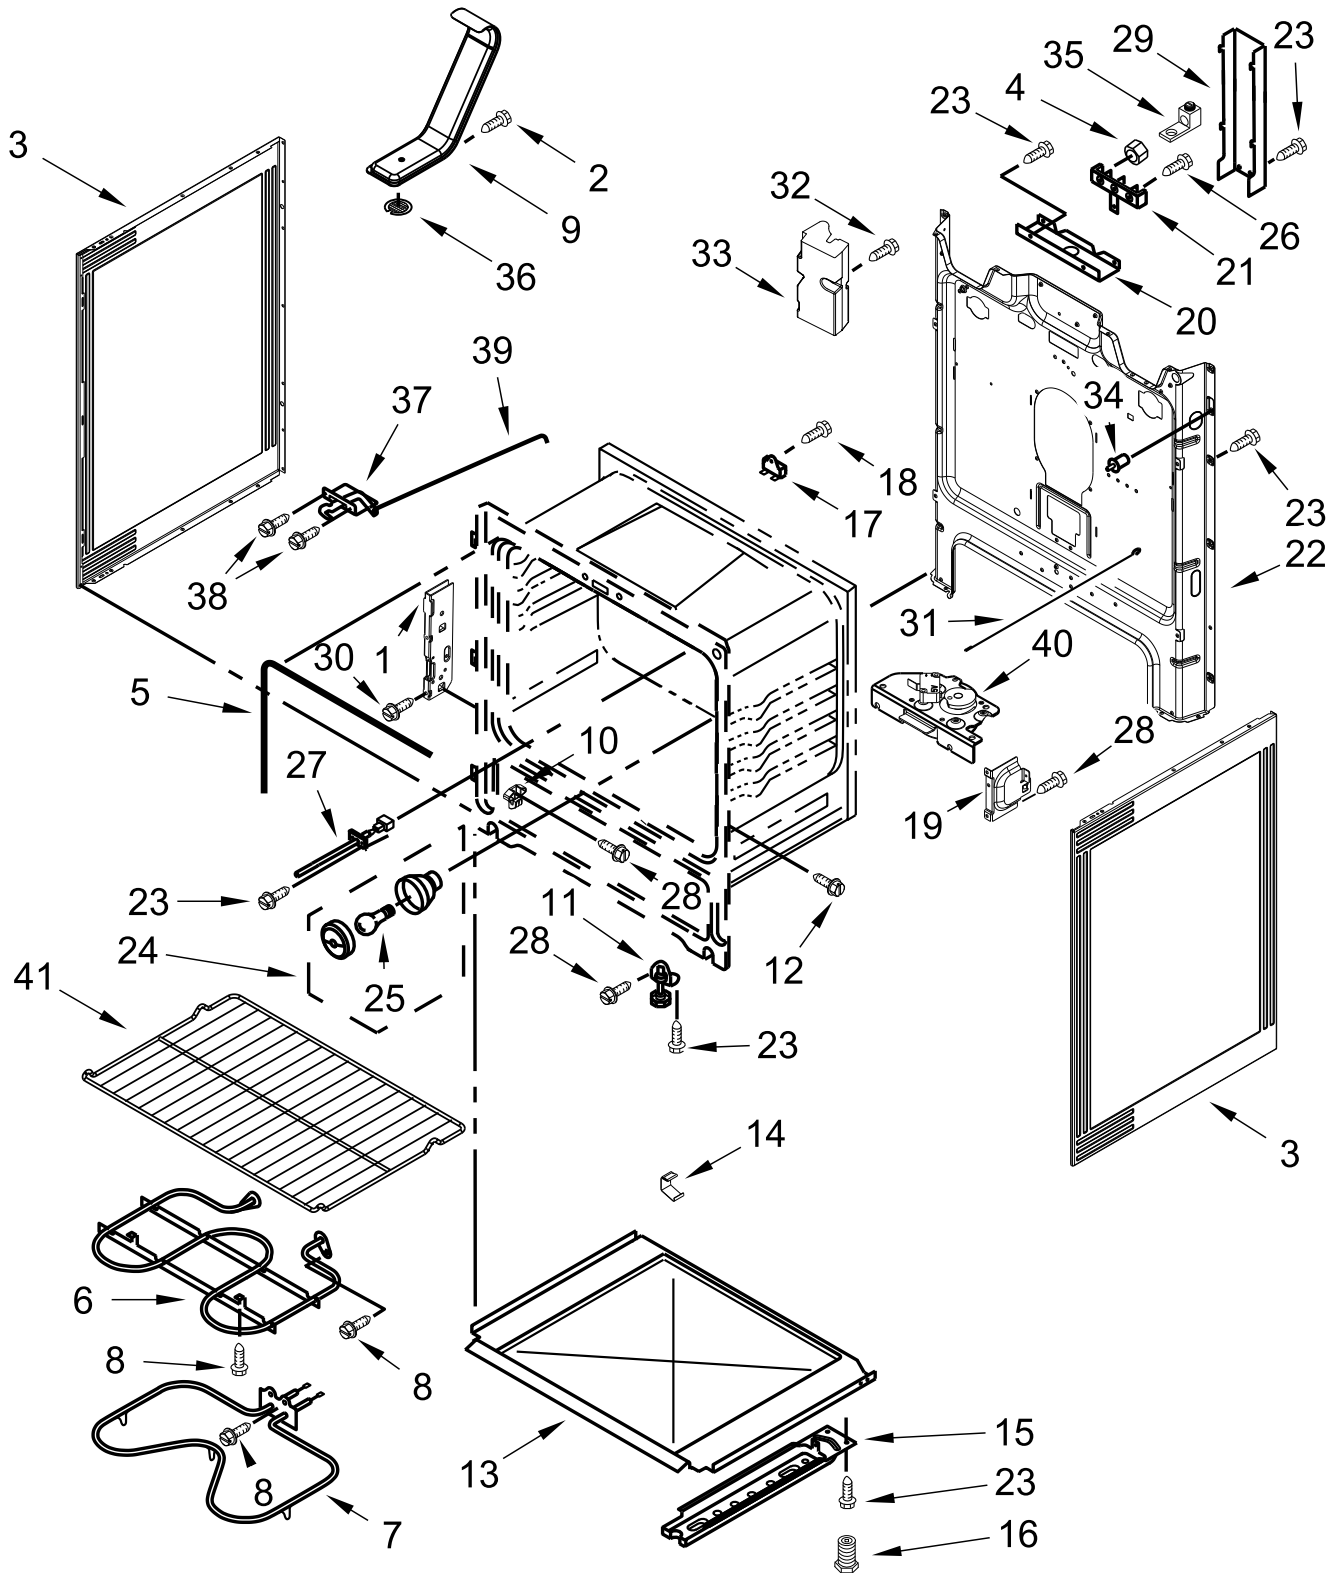

CHASSIS PARTS

CHASSIS PARTS

<u>Illus. No.</u>	<u>Part No.</u>	<u>Description</u>	<u>Illus. No.</u>	<u>Part No.</u>	<u>Description</u>	<u>Illus. No.</u>	<u>Part No.</u>	<u>Description</u>
1	W10289077	Receiver, Hinge	16	W10058460	Foot, Leveling	35	W10281322	Kit, Bare Wire Adapter Block
2	3196154	Screw	17	3196548	Fuse, Thermal	36	W11092984	Screen, Vent
3		Panel, Side	18	3196172	Screw	37	9761013	Assembly, Door Latch (Front)
	W10162245	Black	19	W10404688	Clip, Oven Support	38	3196560	Screw
	W10575396	White	20	3186034	Bracket, Service	39	W10078380	Rod, Latch
	W10162246	Biscuit	21	W10245259	Block, Terminal	40	W10107820	Assembly, Door Latch (Rear)
4	3400029	Nut	22		Back, Main (Not Serviced)	41	W10268578	Rack, Oven
5	W10658354	Seal, Door	23	3196178	Screw			FOLLOWING PARTS NOT ILLUSTRATED
6	9757340	Element, Broil	24	W11175594	Assembly, Light	W10774939		Insulation, Wrap
7	W11111743	Element, Bake	25	W10571723	Bulb, Halogen 40 Watts	W11127325		Insulation, Back
8	3196174	Screw	26	3400016	Screw	W10333344		Insulation, Flue
9	W10134285	Tube, Vent	27	W10181986	Sensor, Oven			
10	W10674705	Glide, Drawer Front	28	3196169	Screw			
11	W10341186	Assembly, Front Foot	29	W10326122	Cover, Terminal Block			
12	W10067840	Screw	30	W10031780	Screw			
13	8054068	Retainer, Insulation	31	9757239	Rod, Door Switch			
14	W10137382	Clip, Panel	32	W10910404	Counterweight			
15	W10390007	Assembly, Base Rail (Right)	33	W11034869	Screw			
	W10390008	Assembly, Base Rail (Left)	34	W10627802	Switch, Door