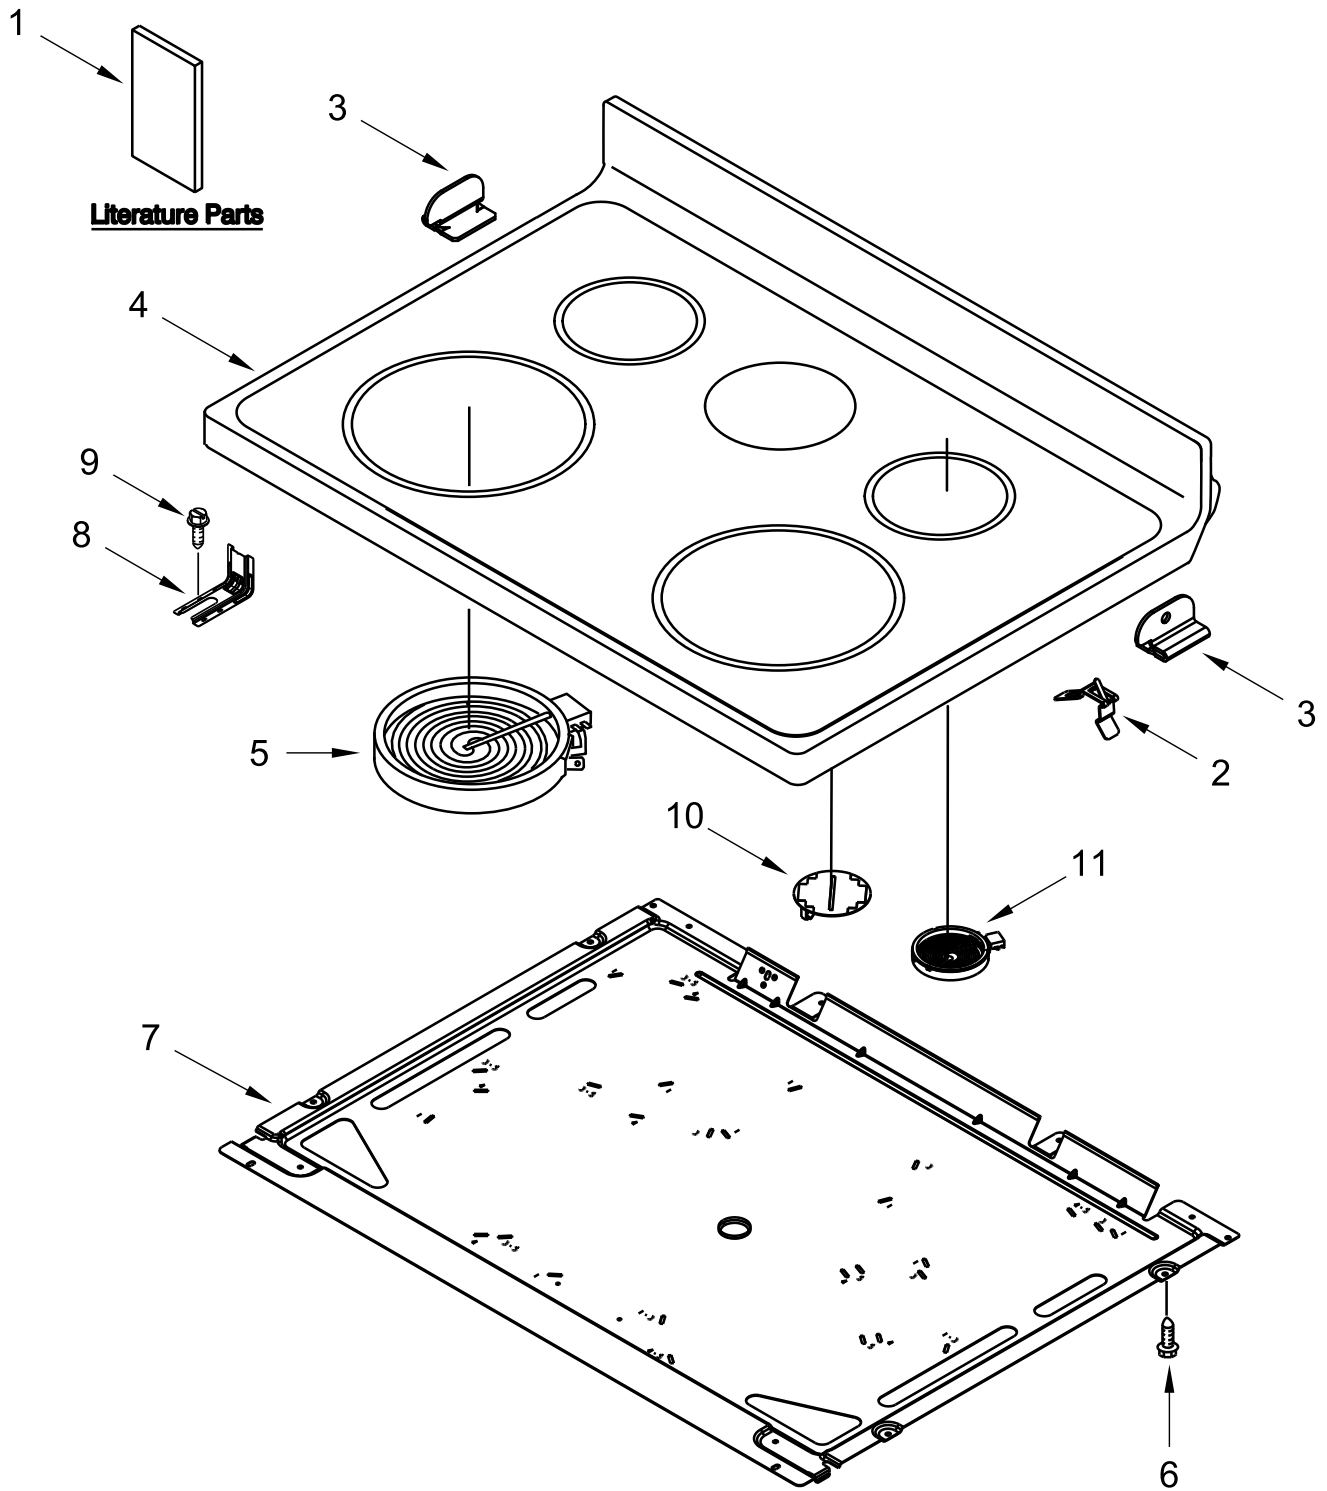

30" ELECTRIC FREESTANDING STANDARD CLEAN RANGE

MODELS:

WFE525S0HB1 (Black)
WFE525S0HW1 (White)
WFE525S0HT1 (Biscuit)

COOKTOP PARTS

COOKTOP PARTS

<u>Illus. No.</u>	<u>Part No.</u>	<u>Description</u>	<u>Illus. No.</u>	<u>Part No.</u>	<u>Description</u>	<u>Illus. No.</u>	<u>Part No.</u>	<u>Description</u>
1		Literature Parts	5	W10275048	Element (3000/1400W)	11	W10248261	Element (1200W) (Left Rear, Right Rear)
	W11157404	Instructions, Installation			(Left Front, Right Front)			FOLLOWING PARTS NOT ILLUSTRATED
	W11102909	Use and Care Guide	6	3196169	Screw	W11134844		Harness, Main
	W11102747	Sheet, Tech	7	W10691223	Pan, Radiant Element	3391018		Tie, Cable
	W11109898	Wiring Diagram	8	W10306542	Bracket, Anti-Tip	W11134845		Harness, Cooktop (Right)
2	W10225448	Spring, Element	9	7101P485-60	Screw, Anti-Tip Kit	W11134603		Harness, Cooktop (Left)
3	W10607641	Bracket, Cooktop (Left)	10	W10799048	Element, Warm Zone (Center)	W11134592		Harness, Warm Zone
	W10607642	Bracket, Cooktop (Right)						
4		Cooktop						
	W11034833	Black						
	W11034831	White						
	W11034835	Biscuit						

CONTROL PANEL PARTS

CONTROL PANEL PARTS

<u>Illus.</u> <u>No.</u>	<u>Part No.</u>	<u>Description</u>	<u>Illus.</u> <u>No.</u>	<u>Part No.</u>	<u>Description</u>	<u>Illus.</u> <u>No.</u>	<u>Part No.</u>	<u>Description</u>
1		Endcap	3		Console, Assembly	6	W10695491	Bracket, Control
	W11130372	Black (Left)		W11027378	Black	7		Knob
	W11130379	Black (Right)		W11027379	White		W11022718	Black
	W11130371	White (Left)		W11027380	Biscuit		W11022720	White
	W11130378	White (Right)	4	W10434452	Switch, Infinite (Dual)		W11022721	Biscuit
	W11130373	Biscuit (Left)			(Left Front, Right Front)	8	W10134247	Shield, Heat
	W11130380	Biscuit (Right)				9	3400882	Screw
2		Control, Electronic (LCX)		3148951	Switch, Infinite (Right Rear and Left Rear)	10	8272473	Cover, Upper Rear
	W11204519	Black				11	W10525121	Bracket, Console Mounting
	W11204520	White						
	W11204521	Biscuit	5	3196178	Screw			