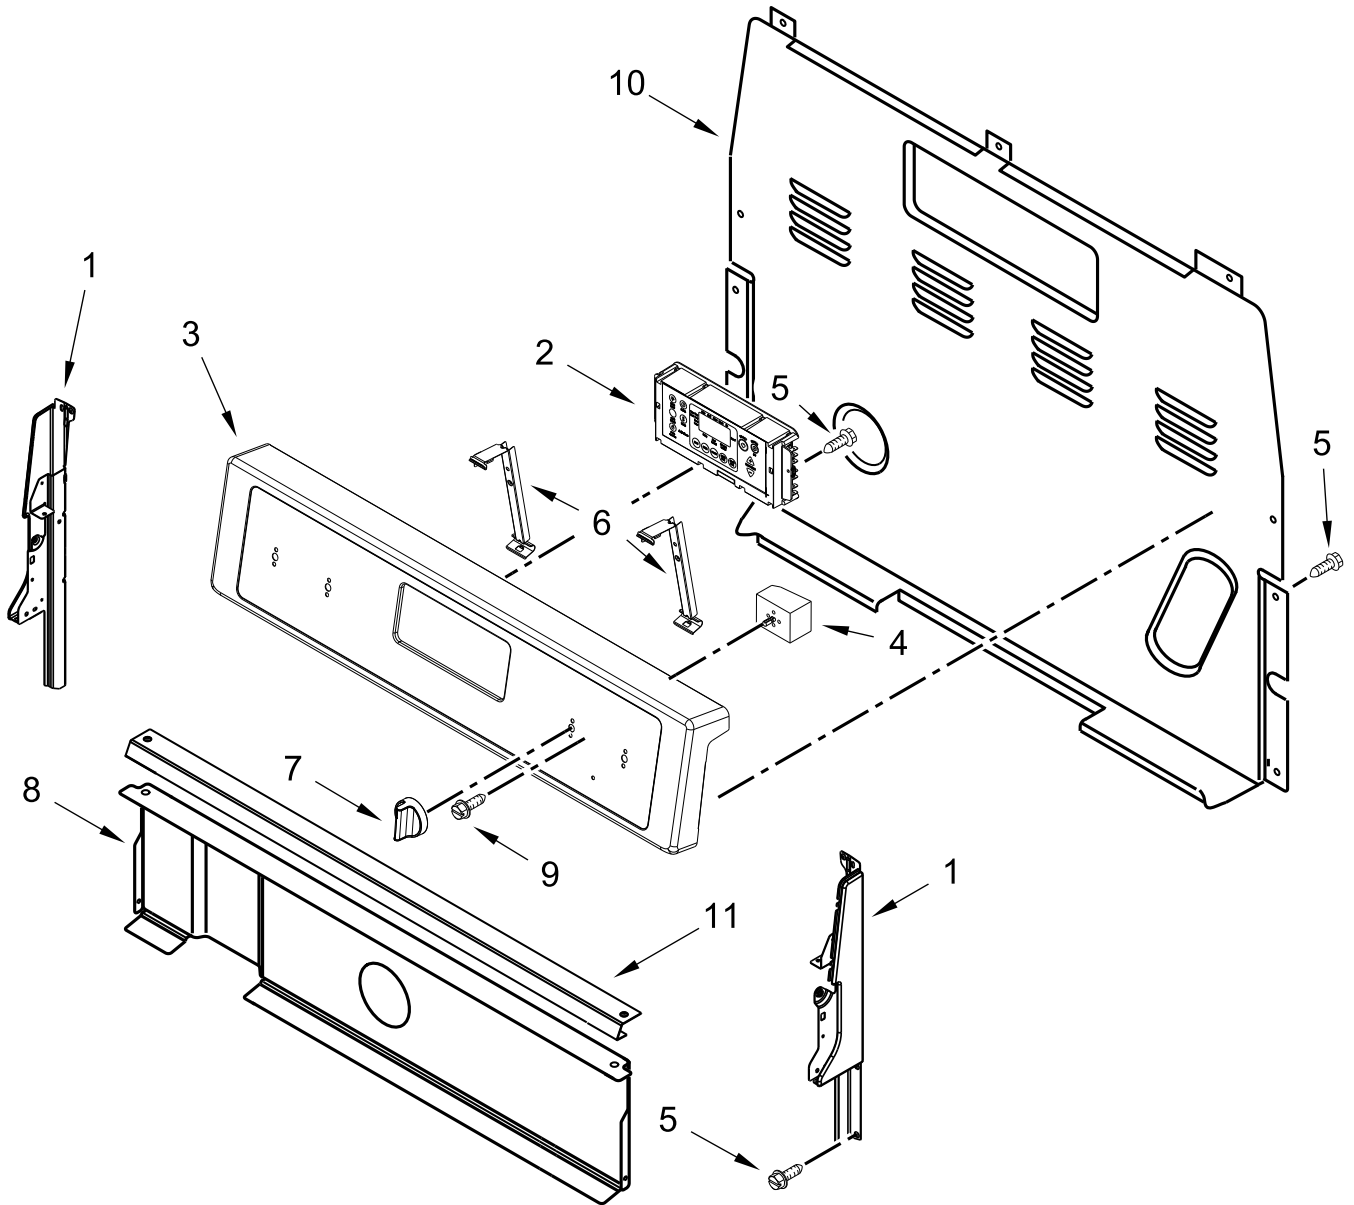

30" ELECTRIC FREESTANDING STANDARD CLEAN RANGE

MODELS:

WFE525S0HB1 (Black)
WFE525S0HW1 (White)
WFE525S0HT1 (Biscuit)

COOKTOP PARTS

COOKTOP PARTS

<u>Illus. No.</u>	<u>Part No.</u>	<u>Description</u>	<u>Illus. No.</u>	<u>Part No.</u>	<u>Description</u>	<u>Illus. No.</u>	<u>Part No.</u>	<u>Description</u>
1		Literature Parts	5	W10275048	Element (3000/1400W)	11	W10248261	Element (1200W) (Left Rear, Right Rear)
	W11157404	Instructions, Installation			(Left Front, Right Front)			FOLLOWING PARTS NOT ILLUSTRATED
	W11102909	Use and Care Guide	6	3196169	Screw	W11134844		Harness, Main
	W11102747	Sheet, Tech	7	W10691223	Pan, Radiant Element	3391018		Tie, Cable
	W11109898	Wiring Diagram	8	W10306542	Bracket, Anti-Tip	W11134845		Harness, Cooktop (Right)
2	W10225448	Spring, Element	9	7101P485-60	Screw, Anti-Tip Kit	W11134603		Harness, Cooktop (Left)
3	W10607641	Bracket, Cooktop (Left)	10	W10799048	Element, Warm Zone (Center)	W11134592		Harness, Warm Zone
	W10607642	Bracket, Cooktop (Right)						
4		Cooktop						
	W11034833	Black						
	W11034831	White						
	W11034835	Biscuit						

CONTROL PANEL PARTS

CONTROL PANEL PARTS

<u>Illus.</u> <u>No.</u>	<u>Part No.</u>	<u>Description</u>	<u>Illus.</u> <u>No.</u>	<u>Part No.</u>	<u>Description</u>	<u>Illus.</u> <u>No.</u>	<u>Part No.</u>	<u>Description</u>
1		Endcap	3		Console, Assembly	6	W10695491	Bracket, Control
	W11130372	Black (Left)		W11027378	Black	7		Knob
	W11130379	Black (Right)		W11027379	White		W11022718	Black
	W11130371	White (Left)		W11027380	Biscuit		W11022720	White
	W11130378	White (Right)	4	W10434452	Switch, Infinite (Dual)		W11022721	Biscuit
	W11130373	Biscuit (Left)			(Left Front, Right Front)	8	W10134247	Shield, Heat
	W11130380	Biscuit (Right)				9	3400882	Screw
2		Control, Electronic (LCX)		3148951	Switch, Infinite (Right Rear and Left Rear)	10	8272473	Cover, Upper Rear
	W11204519	Black				11	W10525121	Bracket, Console Mounting
	W11204520	White						
	W11204521	Biscuit	5	3196178	Screw			