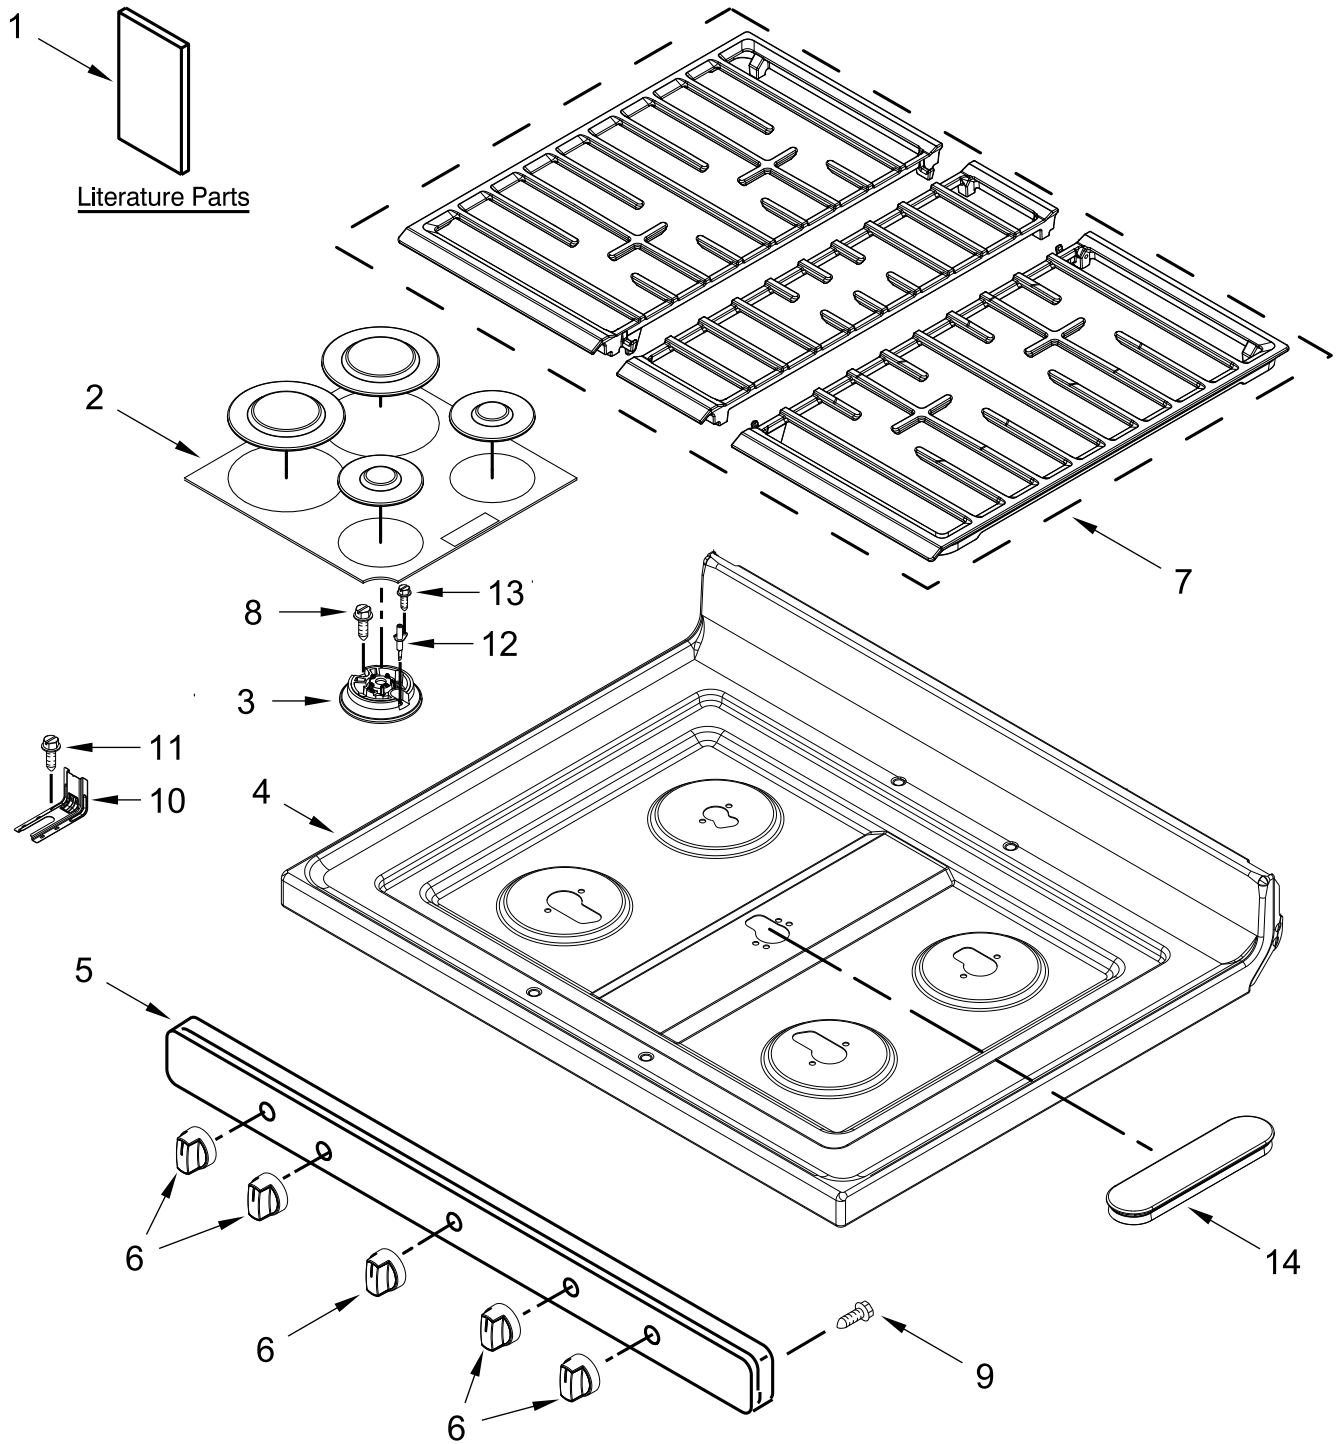

**30" GAS FREESTANDING SELF CLEAN RANGE
Finger Print Resistant**

MODELS:

WFG550S0HZ1 (Stainless)

WFG550S0HV1 (Black Stainless)

COOKTOP PARTS

COOKTOP PARTS

<u>Illus. No.</u>	<u>Part No.</u>	<u>Description</u>	<u>Illus. No.</u>	<u>Part No.</u>	<u>Description</u>	<u>Illus. No.</u>	<u>Part No.</u>	<u>Description</u>
1		Literature Parts	5		Panel, Manifold	14	W10298664	Spreader, Flame
	W11122558	Instructions, Installation		W11044911	Stainless			FOLLOWING PARTS NOT ILLUSTRATED
	W11121658	Guide, Use and Care		W11044910	Black Stainless		W10849001	Harness, Main
	W11102748	Sheet, Tech (English)	6		Knob, Control		W10753750	Harness, Bake/Broil
	W11032799	Diagram, Wiring		W11023139	Stainless		W10809927	Harness, Cooktop
2		Kit, Burner Cap		W11032553	Black Stainless		3196520	Clip, Wire
	W10850506	Black (Set of 4)	7		Kit, Grate		W10334923	Clip, Gas Wiring
3	W10515455	Assembly, Burner (17.5K)		W11037721	Black		313438	Clip, Harness
		(Left Front & Right Front)	8	3400701	Screw		3196896	Clip, Wire
	W10515454	Assembly, Burner (9.5K)	9	3196557	Screw			
		(Left Rear & Center)	10	W10306542	Bracket, Anti-Tip			
	W10515453	Assembly, Burner (6K)	11	7101P485-60	Screw, Anti-Tip Kit			
		(Right Rear)	12	W11194809	Electrode (Left Front, Left Rear, Center, Right Front)			
4		Cooktop		W10515459	Electrode (Right Rear)			
	W10884167	Black	13	W10673618	Screw			