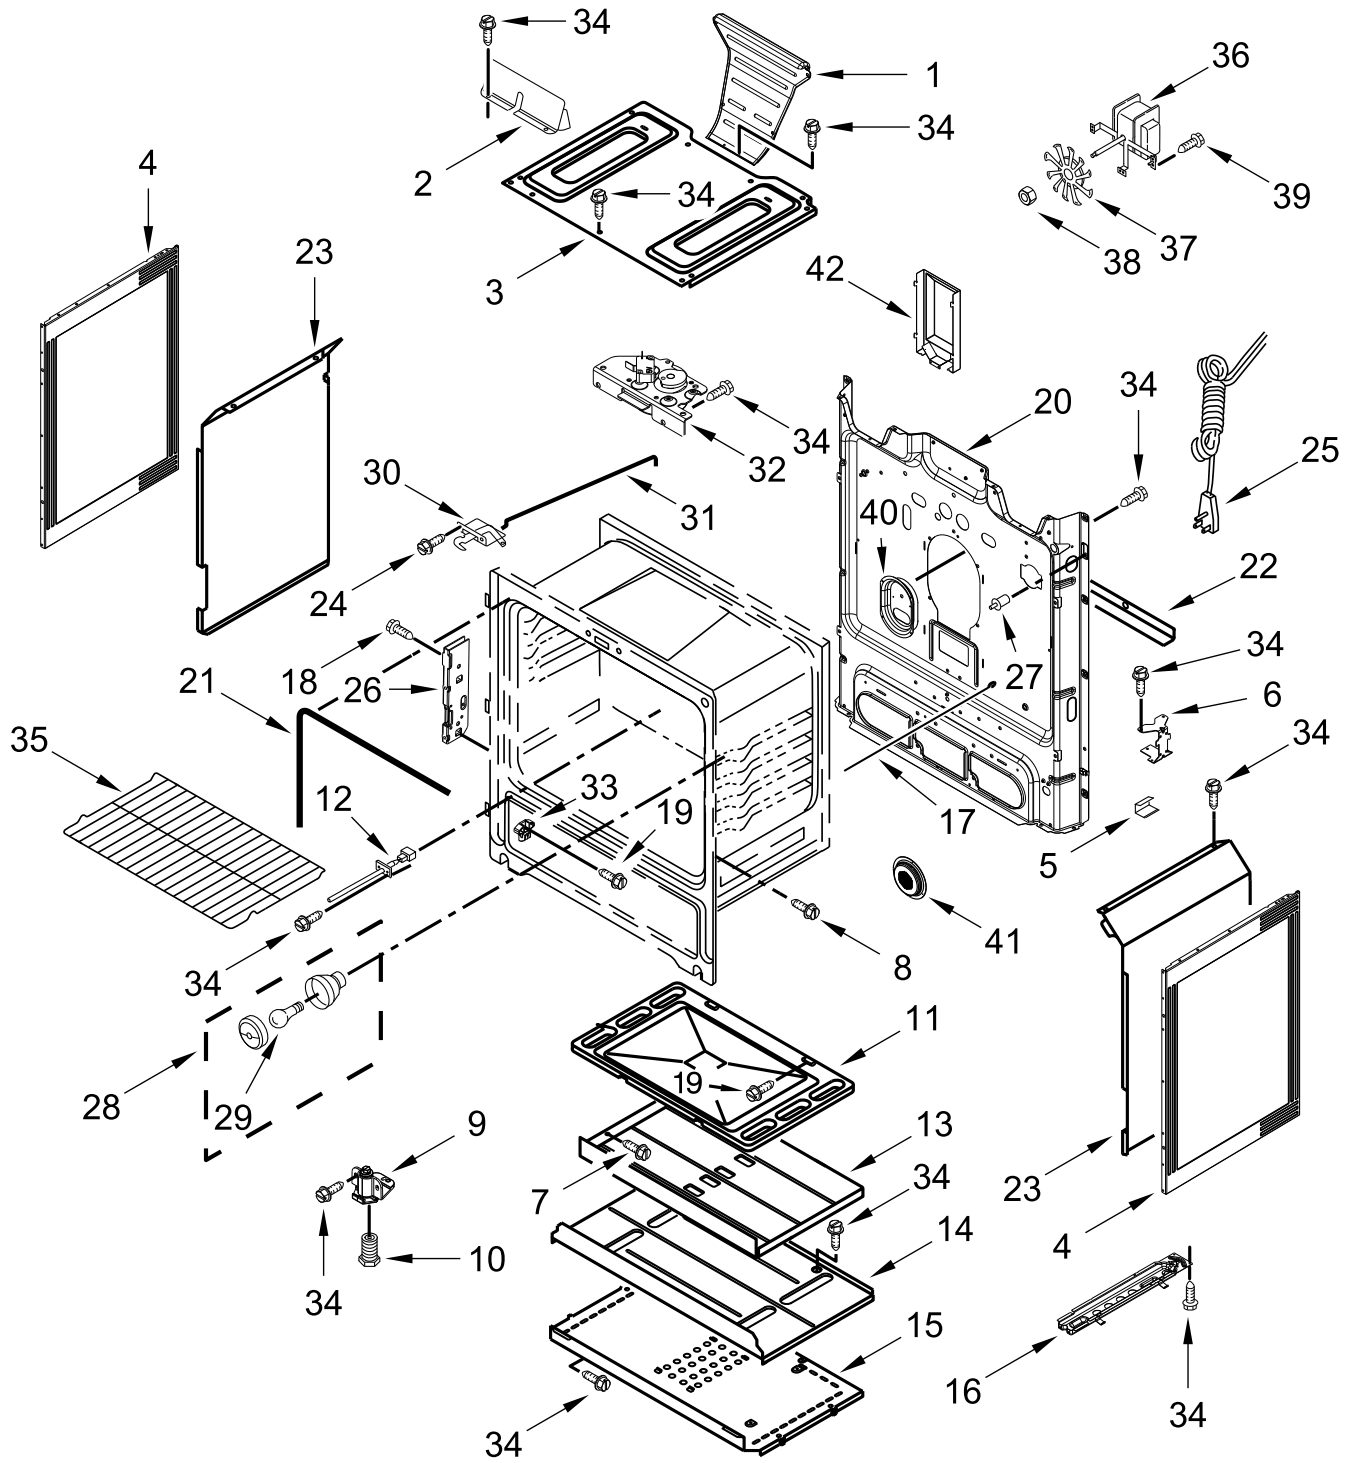

CHASSIS PARTS

CHASSIS PARTS

<u>Illus. No.</u>	<u>Part No.</u>	<u>Description</u>	<u>Illus. No.</u>	<u>Part No.</u>	<u>Description</u>	<u>Illus. No.</u>	<u>Part No.</u>	<u>Description</u>
1	W10153186	Box, Flue	17	9757239	Rod, Door Switch	33	W10674705	Glide, Drawer Front
2	8272747	Shield, Flue	18	W10031780	Screw	34	3196178	Screw
3	8273036	Box-Burner, Gas Sealed	19	3400080	Screw	35	W10268578	Rack, Oven
4		Panel, Side	20	W10416099	Main, Back	36	W10167915	Fan Motor, Conv
	W10162245	Black	21	W10658354	Seal, Door	37	W10116351	Blade, Fan
5	W10137382	Clip, Panel	22	W10435470	Brace, Main Back	38	W10213748	Nut
6	8523249	Bracket, Manifold	23	9761449	Retainer, Insulation (Left)	39	4449809	Screw
7	W10362924	Screw		9761448	Retainer, Insulation (Right)	40	W10134126	Bracket, Fan
8	3196560	Screw	24	3196560	Screw	41	W10134124	Cover, Conv Fan
9	W10341186	Assembly, Front Foot	25	W10624590	Cord, Power	42	W10158780	Cover, Rear Fan
10	W10058460	Foot, Leveling	26	W10289077	Receiver, Hinge			FOLLOWING PARTS NOT ILLUSTRATED
11	3195097	Bottom, Oven	27	W10627802	Switch, Door		8524099	Insulation, Wrap
12	W10586204	Sensor	28	W11175594	Assembly, Light		W10180437	Insulation, Back
13	8053967	Baffle, Burner Oven	29	W10571723	Bulb, Halogen 40 Watts			
14	8053969	Shield, Heat	30	9761013	Assembly, Door Latch (Front)			
15	8053968	Shield, Lower	31	W10078370	Rod, Push Latch			
16	W10390008	Assembly, Base Rail (Left)	32	W10107820	Assembly, Door Latch (Rear)			
	W10390007	Assembly, Base Rail (Right)