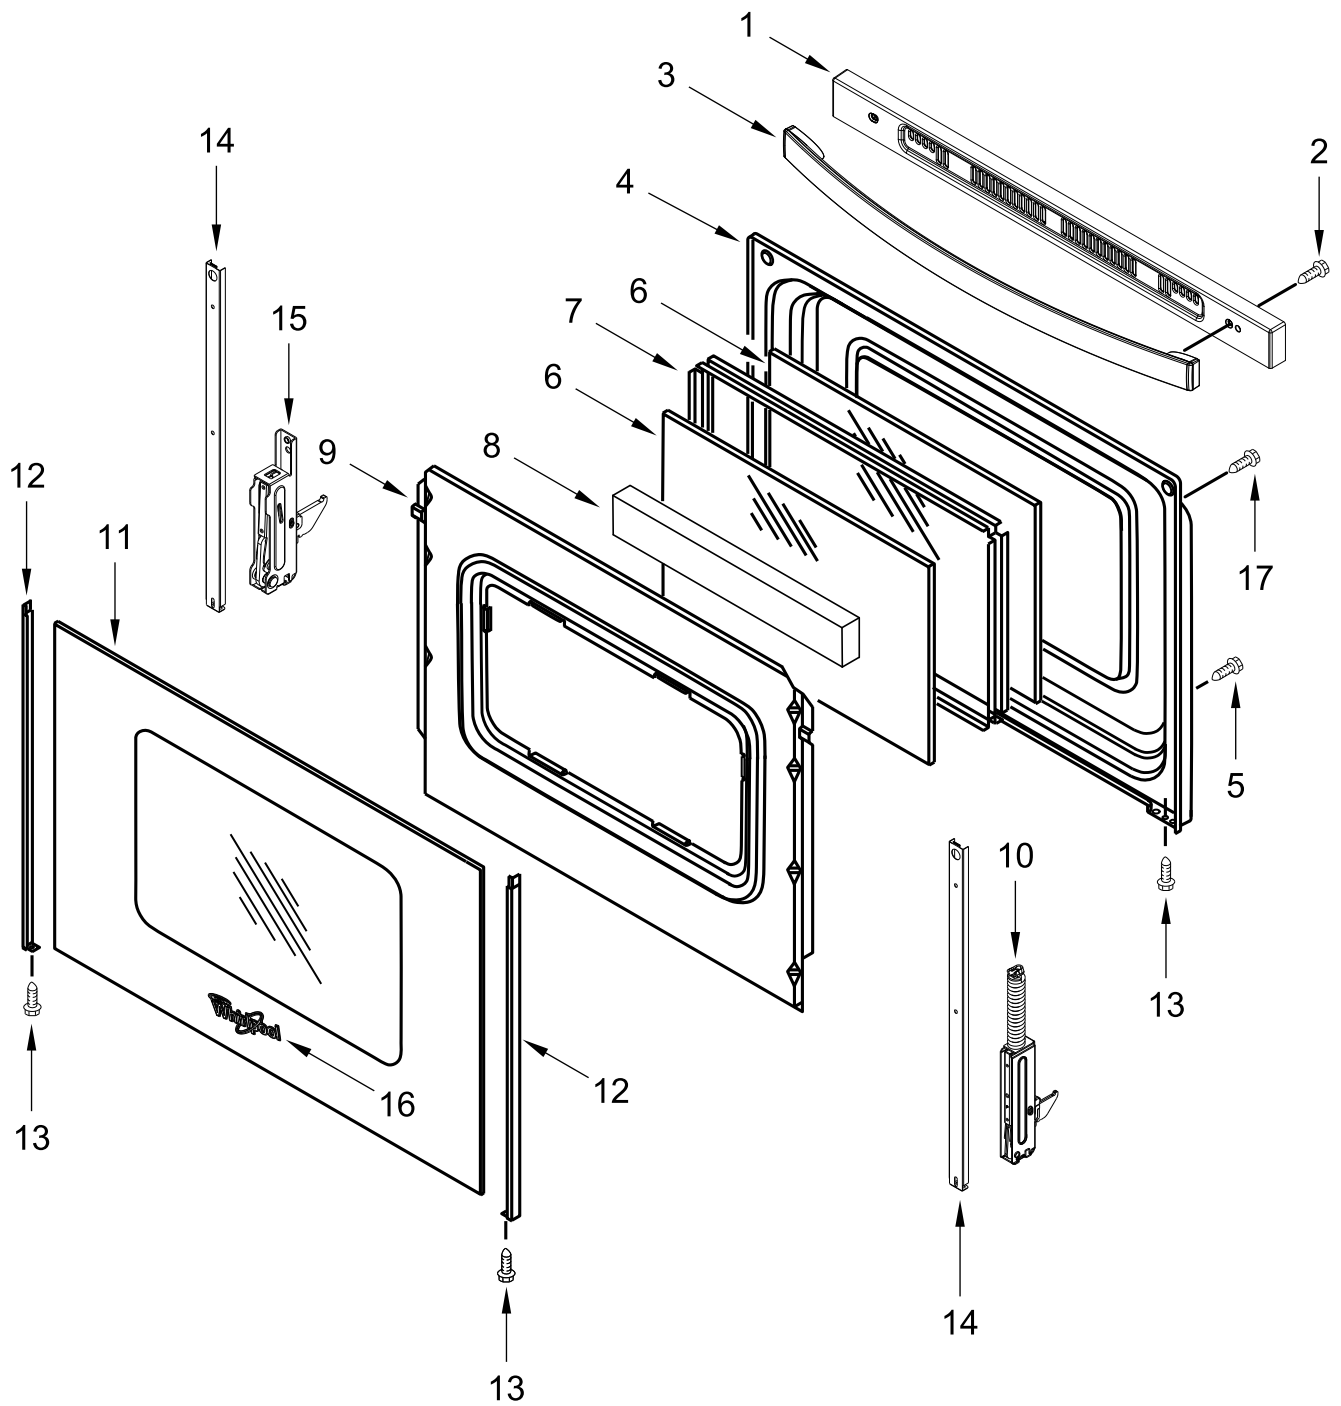

MANIFOLD PARTS

MANIFOLD PARTS

<u>Illus. No.</u>	<u>Part No.</u>	<u>Description</u>	<u>Illus. No.</u>	<u>Part No.</u>	<u>Description</u>	<u>Illus. No.</u>	<u>Part No.</u>	<u>Description</u>
1	W10295997	Screw, Valve	7	W10859728	Assembly, Manifold	19	W10347414	Orifice (15K) (Left Front & Right Front)
2	W10295996	Bracket, Saddle Valve	8	W10279615	Valve, Gas (Left Front & Right Front)		W10170508	Orifice, Natural (9.5K) (Left Rear)
3	W10473936	Assembly, Orifice Holder (15K) (Left Front)		W10279614	Valve, Gas (Left Rear)		W10170506	Orifice, Natural (5K) (Right Rear)
	W10473932	Assembly, Orifice Holder (9.5K) (Left Rear)		W10247744	Valve, Gas (Right Rear) (Center)		W10657947	Orifice (8K) (Center)
	W10474166	Assembly, Orifice Holder (15K) (Right Front)		W10850894	Valve, Gas	20	W10137062	Spreader, Flame (Broiler)
	W10474162	Assembly, Orifice Holder (5K) (Right Rear)	9	W10224921	Bracket, Aegis	21	3196265	Screw
	W10836764	Assembly, Orifice Holder (8K) (Center)	10	3196385	Screw	22	W10362924	Screw
4	W10215439	Tubing (Manifold to Regulator)	11	3400016	Screw			FOLLOWING PARTS NOT ILLUSTRATED
5	W10811691	Harness, Igniter (Includes Switches)	12	8054078	Burner, Broiler		W11087531	Kit, LP 5 Orifice Conversion
6	9758079	Electrode, Bake	13	W10184491	Spreader, Flame (Oven)		W10566537	Kit, LP Bake and Broil
			14	9758078	Burner, Bake		W10400495	Orifice, LP Bake
			15	W10602001	Regulator			
			16	W10333842	Electrode, Broil			
			17	W10420040	Tube, Broiler Supply			
			18	W10592836	Fitting, Broiler			

DOOR PARTS

DOOR PARTS

<u>Illus. No.</u>	<u>Part No.</u>	<u>Description</u>
1		Trim, Top
	W11047800	Stainless
	W10310922	Black
2	W10480830	Screw
3		Handle, Door (Includes Standoff)
	W11039070	Stainless
	W11039071	Black Stainless
4	9761344	Liner, Door
5	W10031790	Screw