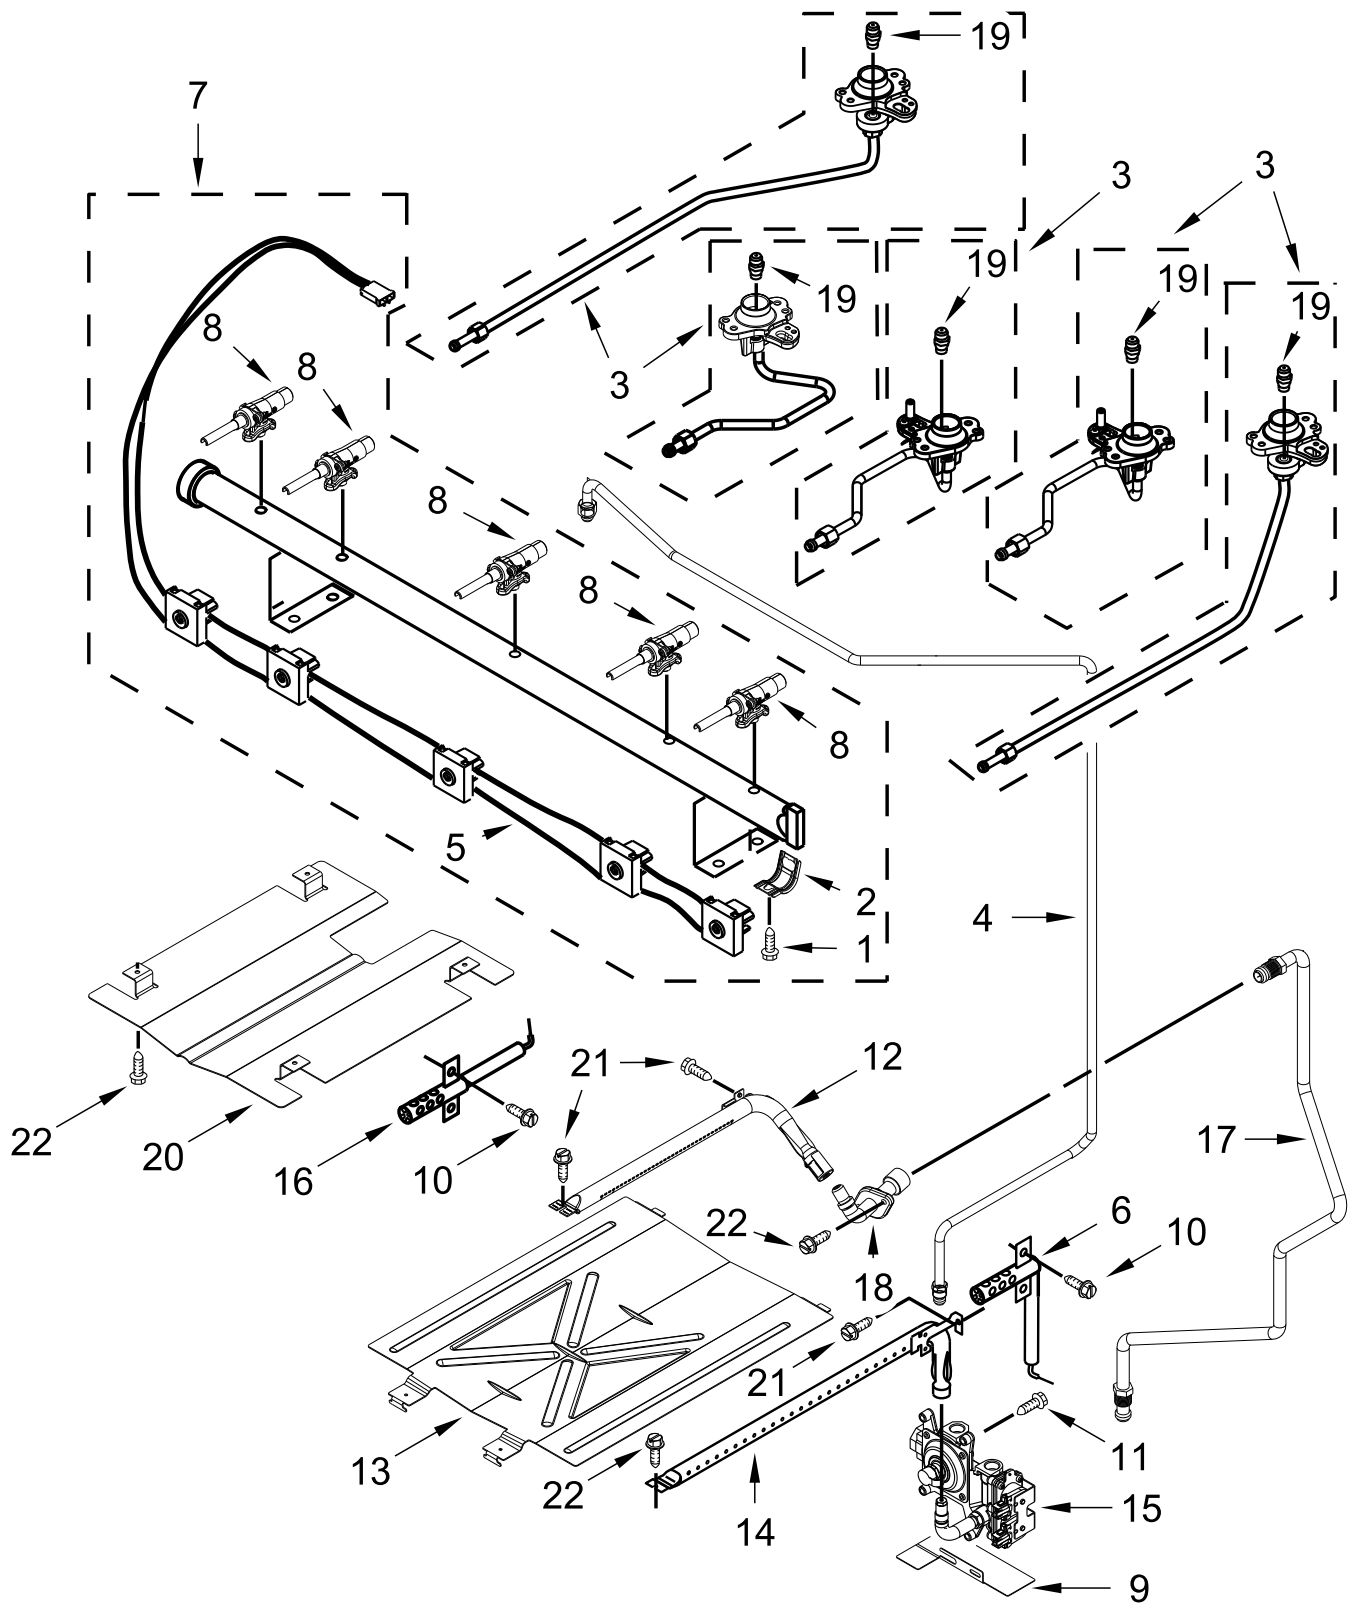

CONTROL PANEL PARTS

<u>Illus.</u> <u>No.</u>	<u>Part No.</u>	<u>Description</u>	<u>Illus.</u> <u>No.</u>	<u>Part No.</u>	<u>Description</u>	<u>Illus.</u> <u>No.</u>	<u>Part No.</u>	<u>Description</u>
1		Endcap	7	8523412	Bracket, Rear Cooktop	16	W10475149	Module, Spark (5+0)
	W11213290	Black (Left)	8	W10198745	Cover, Upper	17	W10901802	Panel, Backer
	W11213292	Black (Right)	9	W10192841	Shield, Heat	18		Bracket, Eye Brow
2	8053505	Shield, Heat	10	W10184251	Cover, Back		W11051312	Black
3		Panel, Control	11	3196169	Screw	19	3196165	Screw
	W10869988	Stainless	12		Control, Electronic (LCX)			
	W10881624	Black Stainless		W11204531	Black			
4	W10762981	Bracket, Mounting	13	3196178	Screw			
5	W10920631	Module, Spark DSI	14	W10856361	Bracket, Control			
6	W10516123	Bracket, Console Mounting	15	W10797001	Bracket, Ignitor			

MANIFOLD PARTS