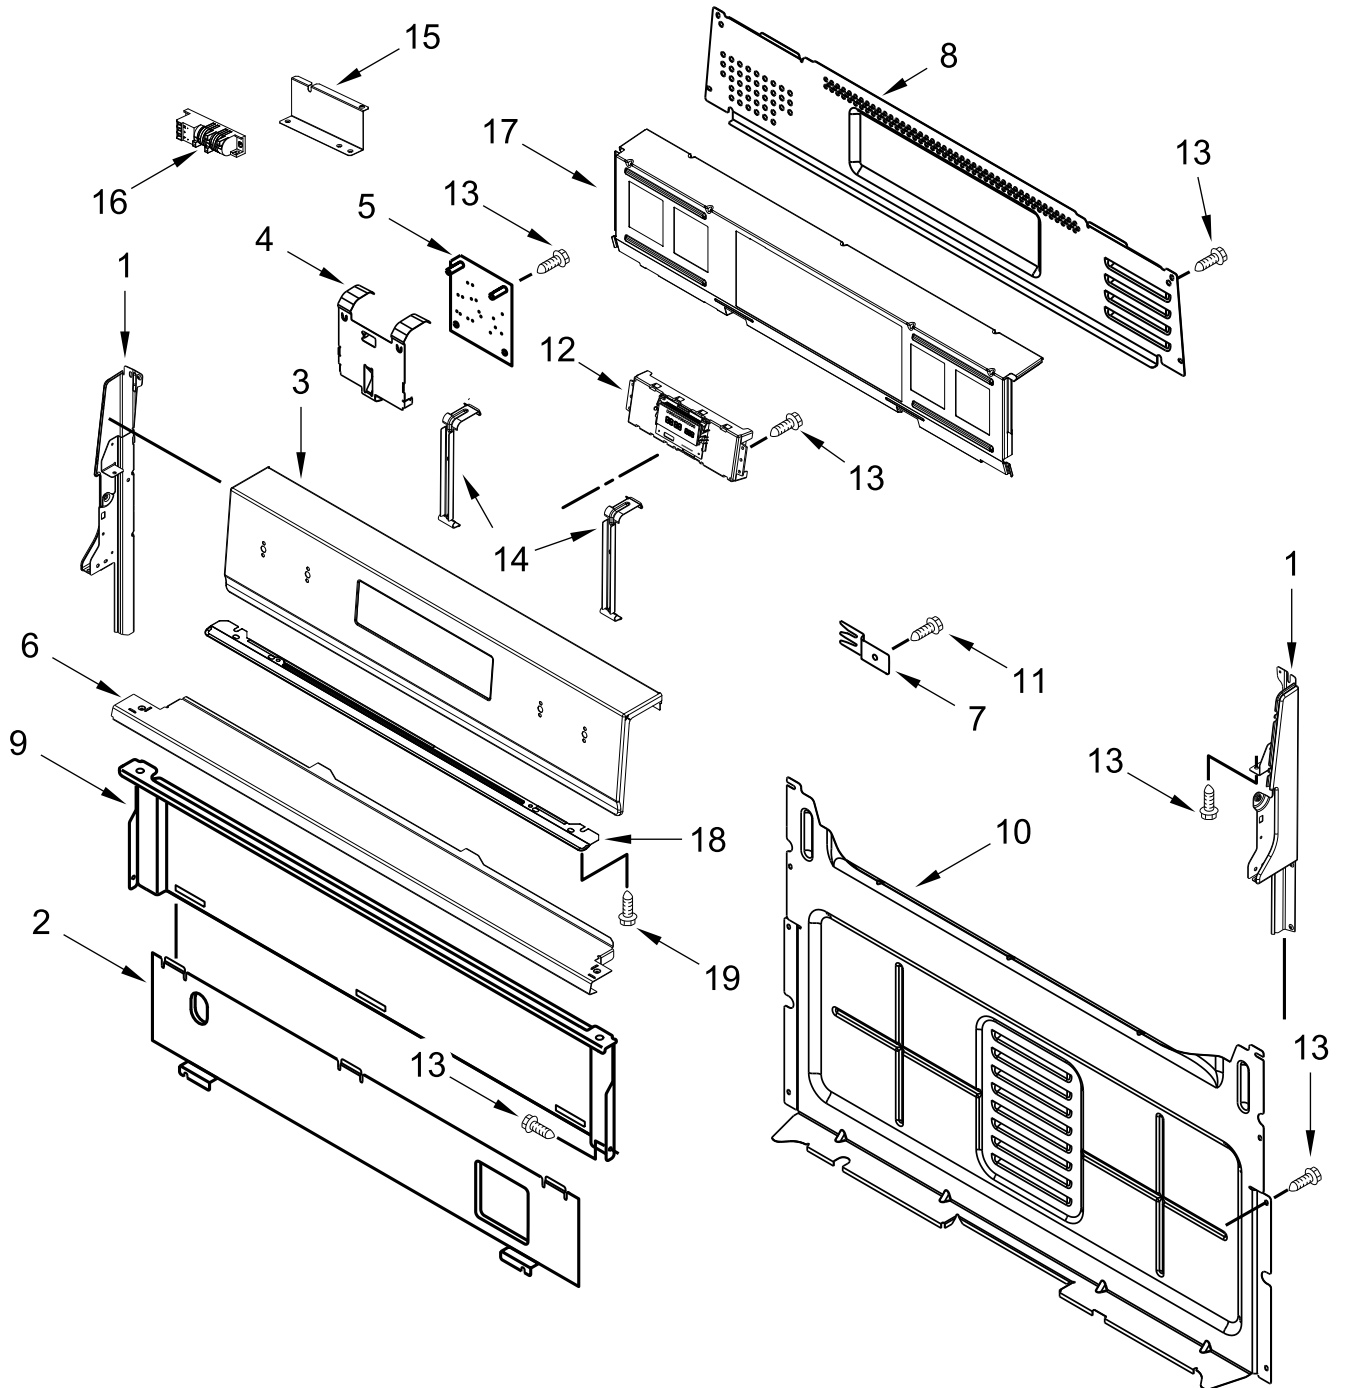

CONTROL PANEL PARTS

CONTROL PANEL PARTS

<u>Illus.</u> <u>No.</u>	<u>Part No.</u>	<u>Description</u>	<u>Illus.</u> <u>No.</u>	<u>Part No.</u>	<u>Description</u>	<u>Illus.</u> <u>No.</u>	<u>Part No.</u>	<u>Description</u>
1		Endcap	7	8523412	Bracket, Rear Cooktop	16	W10475149	Module, Spark (5+0)
	W11213290	Black (Left)	8	W10198745	Cover, Upper	17	W10901802	Panel, Backer
	W11213292	Black (Right)	9	W10192841	Shield, Heat	18		Bracket, Eye Brow
2	8053505	Shield, Heat	10	W10184251	Cover, Back		W11051312	Black
3		Panel, Control	11	3196169	Screw	19	3196165	Screw
	W10869988	Stainless	12		Control, Electronic (LCX)			
	W10881624	Black Stainless		W11204531	Black			
4	W10762981	Bracket, Mounting	13	3196178	Screw			
5	W10920631	Module, Spark DSI	14	W10856361	Bracket, Control			
6	W10516123	Bracket, Console Mounting	15	W10797001	Bracket, Ignitor