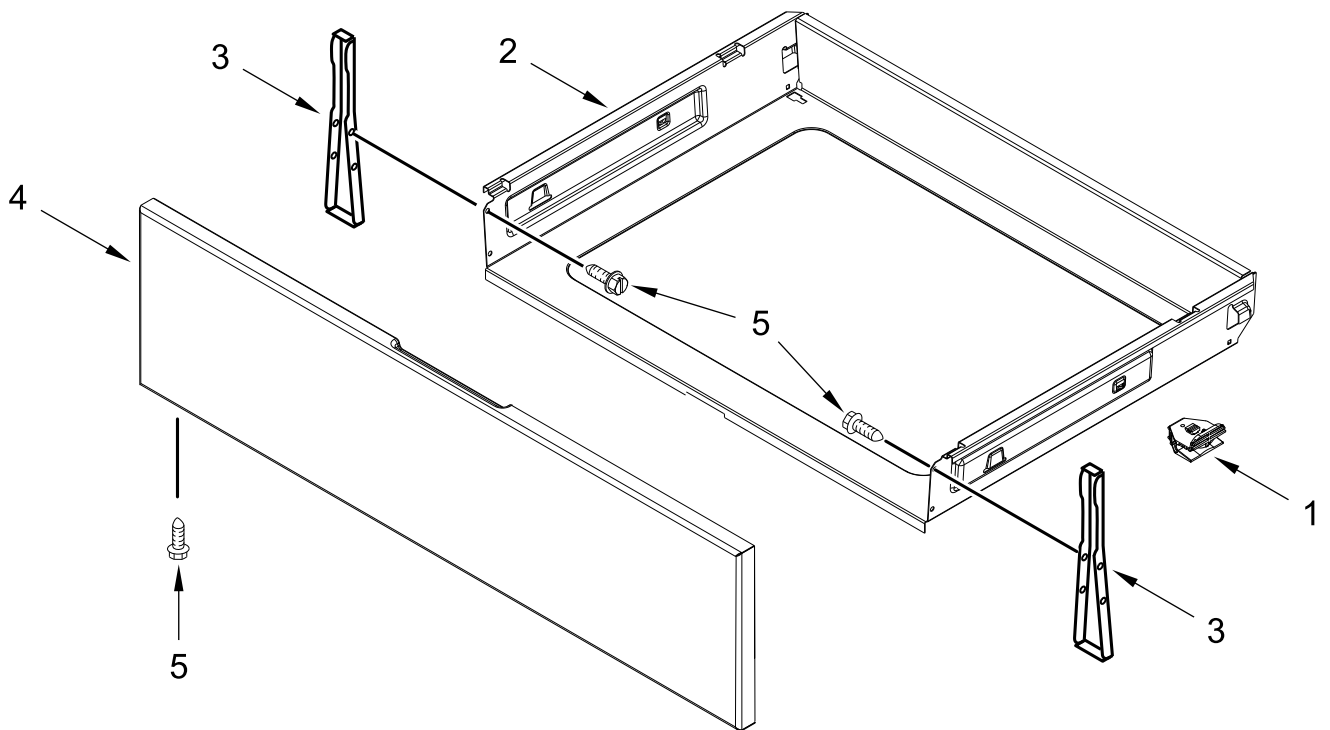

DRAWER PARTS

DRAWER PARTS

<u>Illus.</u> <u>No.</u>	<u>Part No.</u>	<u>Description</u>	<u>Illus.</u> <u>No.</u>	<u>Part No.</u>	<u>Description</u>
1	W10674708	Glide, Drawer Rear	4		Panel, Drawer Front
2	W10688022	Drawer, Storage		W11190210	Stainless
3	W10462909	Bracket, Mounting		W11045574	Black Stainless
			5	3196169	Screw