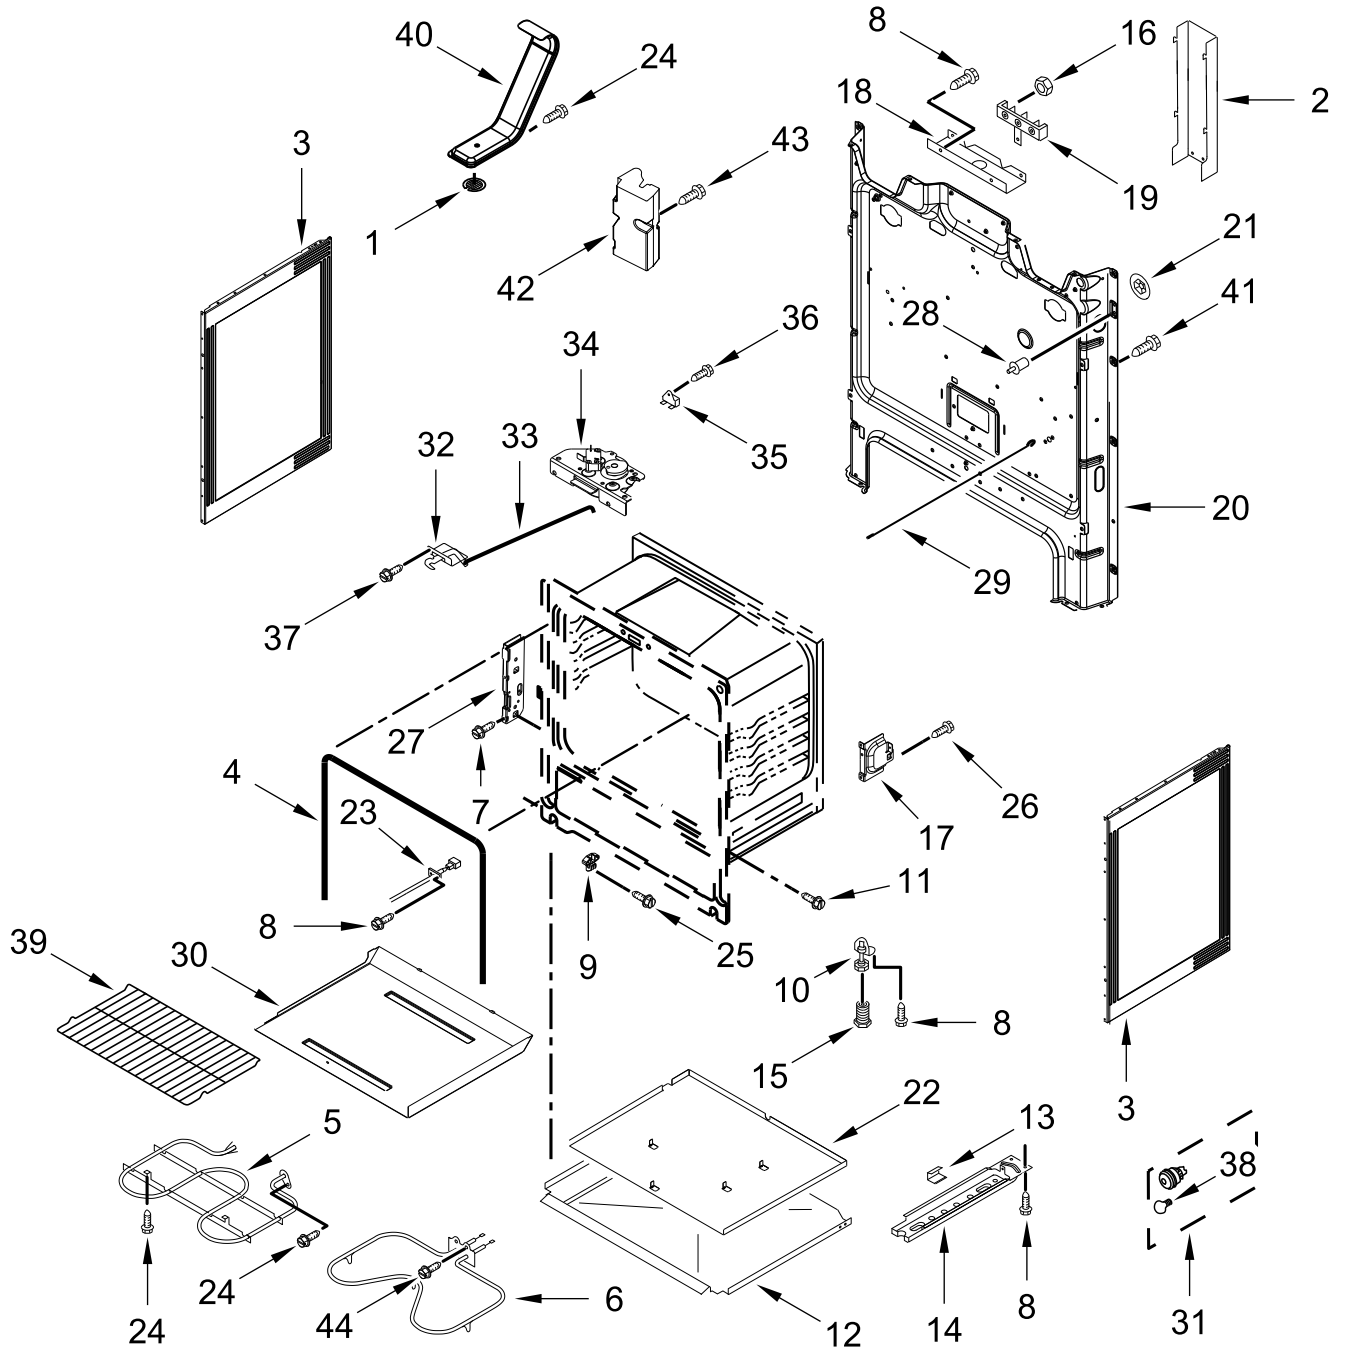

CHASSIS PARTS

CHASSIS PARTS

<u>Illus. No.</u>	<u>Part No.</u>	<u>Description</u>	<u>Illus. No.</u>	<u>Part No.</u>	<u>Description</u>	<u>Illus. No.</u>	<u>Part No.</u>	<u>Description</u>
1	W11092984	Screen, Vent	16	3400029	Nut	35	3196548	Fuse, Thermal
2	W10326122	Cover, Terminal Block	17	W10404688	Clip, Oven Support	36	3196172	Screw
3		Panel, Side	18	3186034	Bracket, Service	37	3196560	Screw
	W10162245	Black	19	W10245259	Block, Terminal	38	W10571723	Bulb, Halogen 40 Watts
	W10575396	White	20	W10289149	Back, Main	39	W10268578	Rack, Oven
4	W10658354	Seal, Door	21	3400968	Nut	40	W10134285	Tube, Vent
5	9757340	Element, Broil	22	W10134125	Shield, Heat	41	3400016	Screw
6	9755770	Element, Bake	23	W10181986	Sensor, Oven	42	W10910404	Counterweight
7	W10031780	Screw	24	3196154	Screw	43	W11034869	Screw
8	3196178	Screw	25	3400080	Screw	44	3196174	Screw
9	W10674705	Glide, Drawer Front	26	3196169	Screw			FOLLOWING PARTS NOT ILLUSTRATED
10	W10341186	Assembly, Front Foot	27	W10289077	Receiver, Hinge		3196520	Clip, Wire
11	W10067840	Screw	28	W10627802	Switch, Door		W10774939	Insulation, Wrap
12	W10134121	Tray, Insulation	29	9757239	Rod, Door Switch		W11127324	Insulation, Back
13	W10137382	Clip, Panel	30	W10183712	Tray, Hidden Bake		W10646923	Card, Insulator
14	W10390008	Assembly, Base Rail (Left)	31	W11175594	Assembly, Light		W10333344	Insulation, Flue
	W10390007	Assembly, Base Rail (Right)	32	9761013	Assembly, Door Latch (Front)			
			33	W10078380	Rod, Latch			
15	W10058460	Foot, Leveling	34	W10107820	Assembly, Door Latch (Rear)