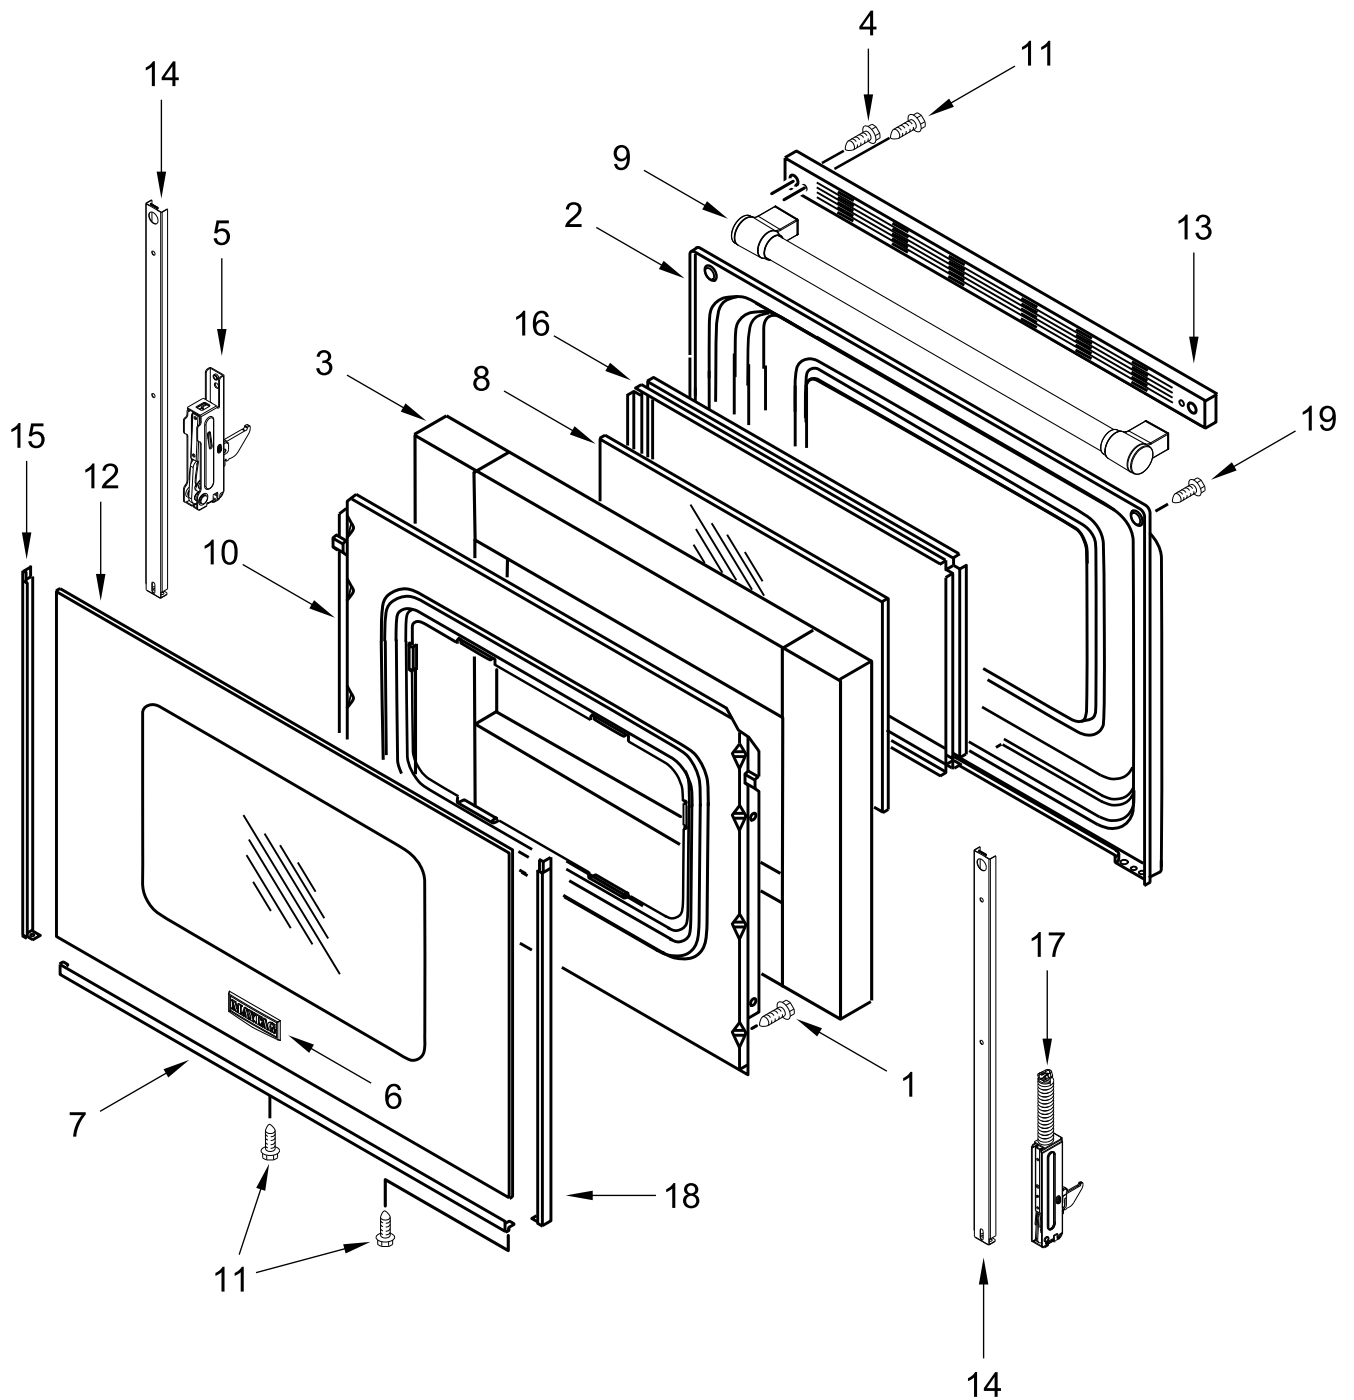

DOOR PARTS

DOOR PARTS

<u>Illus.</u> <u>No.</u>	<u>Part No.</u>	<u>Description</u>	<u>Illus.</u> <u>No.</u>	<u>Part No.</u>	<u>Description</u>	<u>Illus.</u> <u>No.</u>	<u>Part No.</u>	<u>Description</u>
1	W10031790	Screw	10	9761357	Retainer, Insulation	17	W10299226	Hinge, Active
2	9761344	Liner, Door	11	W10480830	Screw	18		Trim, Door
3	W10278991	Insulation, Door Strip	12		Glass, Window		W10746435	Black (Right)
4	W10200660	Screw		W10884159	Black		8523166	White (Right)
5	W10299227	Hinge, Door (Passive)		W10409945	White	19	W10327235	Screw
6	W10612925	Badge	13		Trim, Oven Door Vent			
7		Trim, Lower Door		W10875233	Black			
	8523177	Black		W10875232	White			
	8523175	White	14	W10544179	Strap, Door			
8	9758162	Glass, Inner	15		Trim, Door			
9		Handle, Oven Door		W10746436	Black (Left)			
	W10889624	Black		8523172	White (Left)			
	W10889625	White	16	W10316950	Frame, Glass