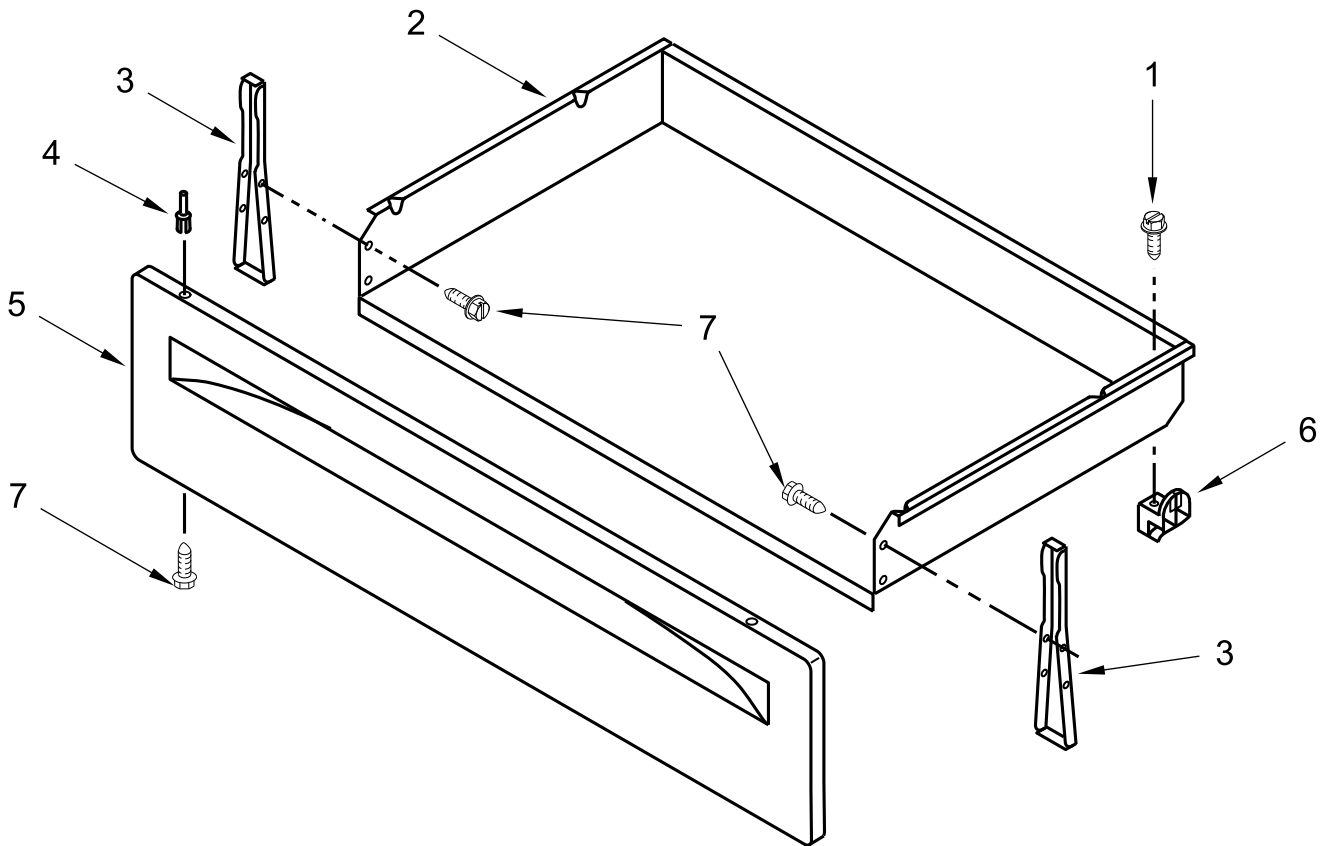

DRAWER PARTS

DRAWER PARTS

<u>Illus.</u> <u>No.</u>	<u>Part No.</u>	<u>Description</u>	<u>Illus.</u> <u>No.</u>	<u>Part No.</u>	<u>Description</u>	<u>Illus.</u> <u>No.</u>	<u>Part No.</u>	<u>Description</u>
1	3196178	Screw	5		Panel, Drawer Front	6	W10674708	Glide, Drawer Rear
2	W10688022	Drawer, Storage		W11123900	Black	7	3196169	Screw
3	W10462912	Bracket, Mounting Drawer		W11123901	White			
4		Rivet, Push						
	3196813	Black						
	3196814	White