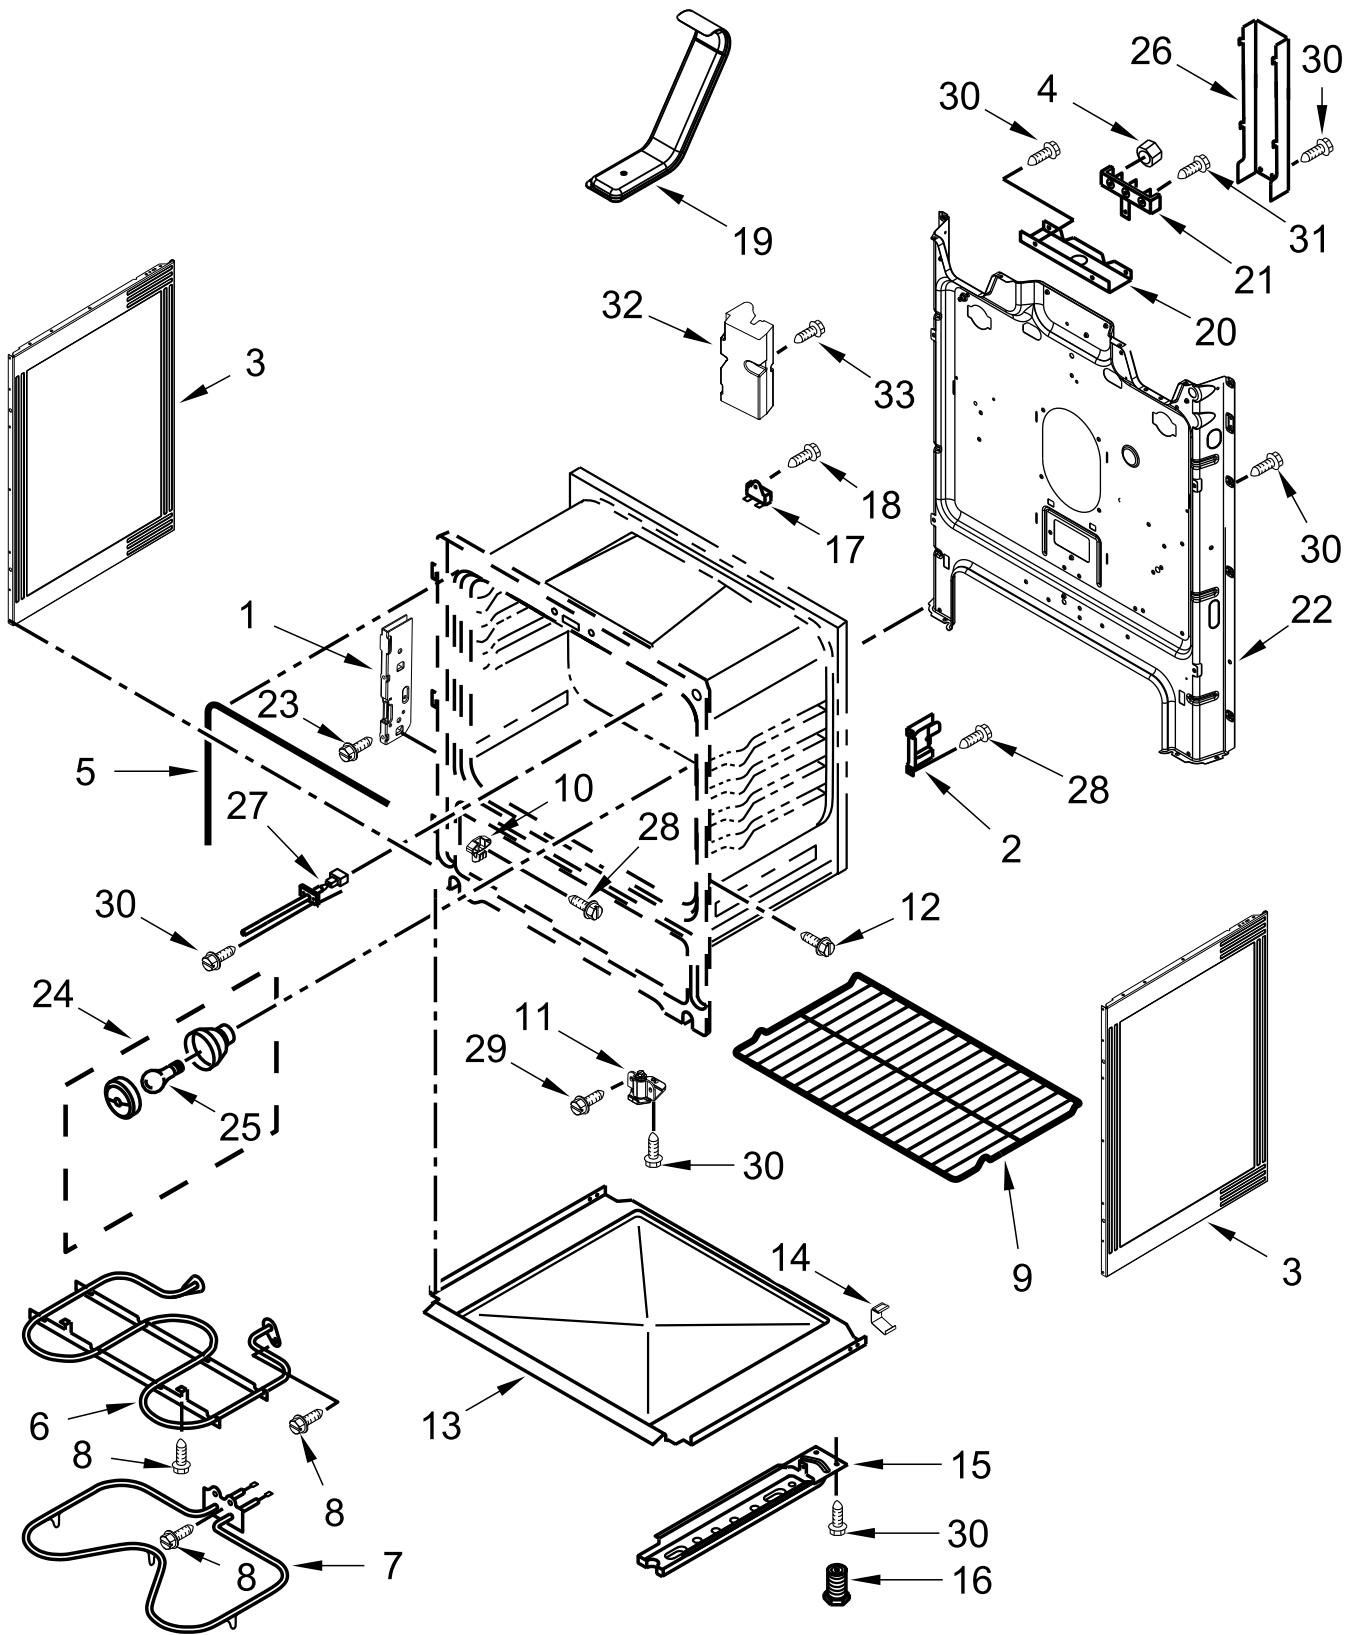

CHASSIS PARTS

CHASSIS PARTS

<u>Illus. No.</u>	<u>Part No.</u>	<u>Description</u>	<u>Illus. No.</u>	<u>Part No.</u>	<u>Description</u>	<u>Illus. No.</u>	<u>Part No.</u>	<u>Description</u>
1	W10289077	Receiver, Hinge	14	W10137382	Clip, Panel	26	W10326122	Cover, Terminal Block
2	W10404688	Clip, Oven Support	15	W10390008	Assembly, Base Rail (Left)	27	W10181986	Sensor, Oven
3		Panel, Side		W10390007	Assembly, Base Rail (Right)	28	3196169	Screw
	W10162245	Black				29	3196174	Screw
	W10575396	White				30	3196178	Screw
4	3400029	Nut	16	W10058460	Foot, Leveling	31	3400016	Screw
5	W10129032	Seal, Door	17	3196548	Fuse, Thermal	32	W10910404	Counterweight
6	W10308476	Element, Broil	18	3196172	Screw	33	W11034869	Screw
7	W11022836	Element, Bake	19	W10134285	Tube, Vent			FOLLOWING PARTS NOT ILLUSTRATED
8	3196154	Screw	20	3186034	Bracket, Service		8273263	Insulation, Wrap
9	W10268578	Rack, Oven	21	W10245259	Block, Terminal		8272611	Insulation, Back
10	W10674705	Glide, Drawer Front	22	W10289149	Back, Main		W10333344	Insulation, Flue
11	W10341186	Assembly, Front Foot	23	W10031780	Screw		W10281322	Kit, Bare Wire Adapter Block
12	W10067840	Screw	24	W11175594	Assembly, Light			
13	8054068	Retainer, Insulation	25	W10571723	Bulb, Halogen 40 Watts