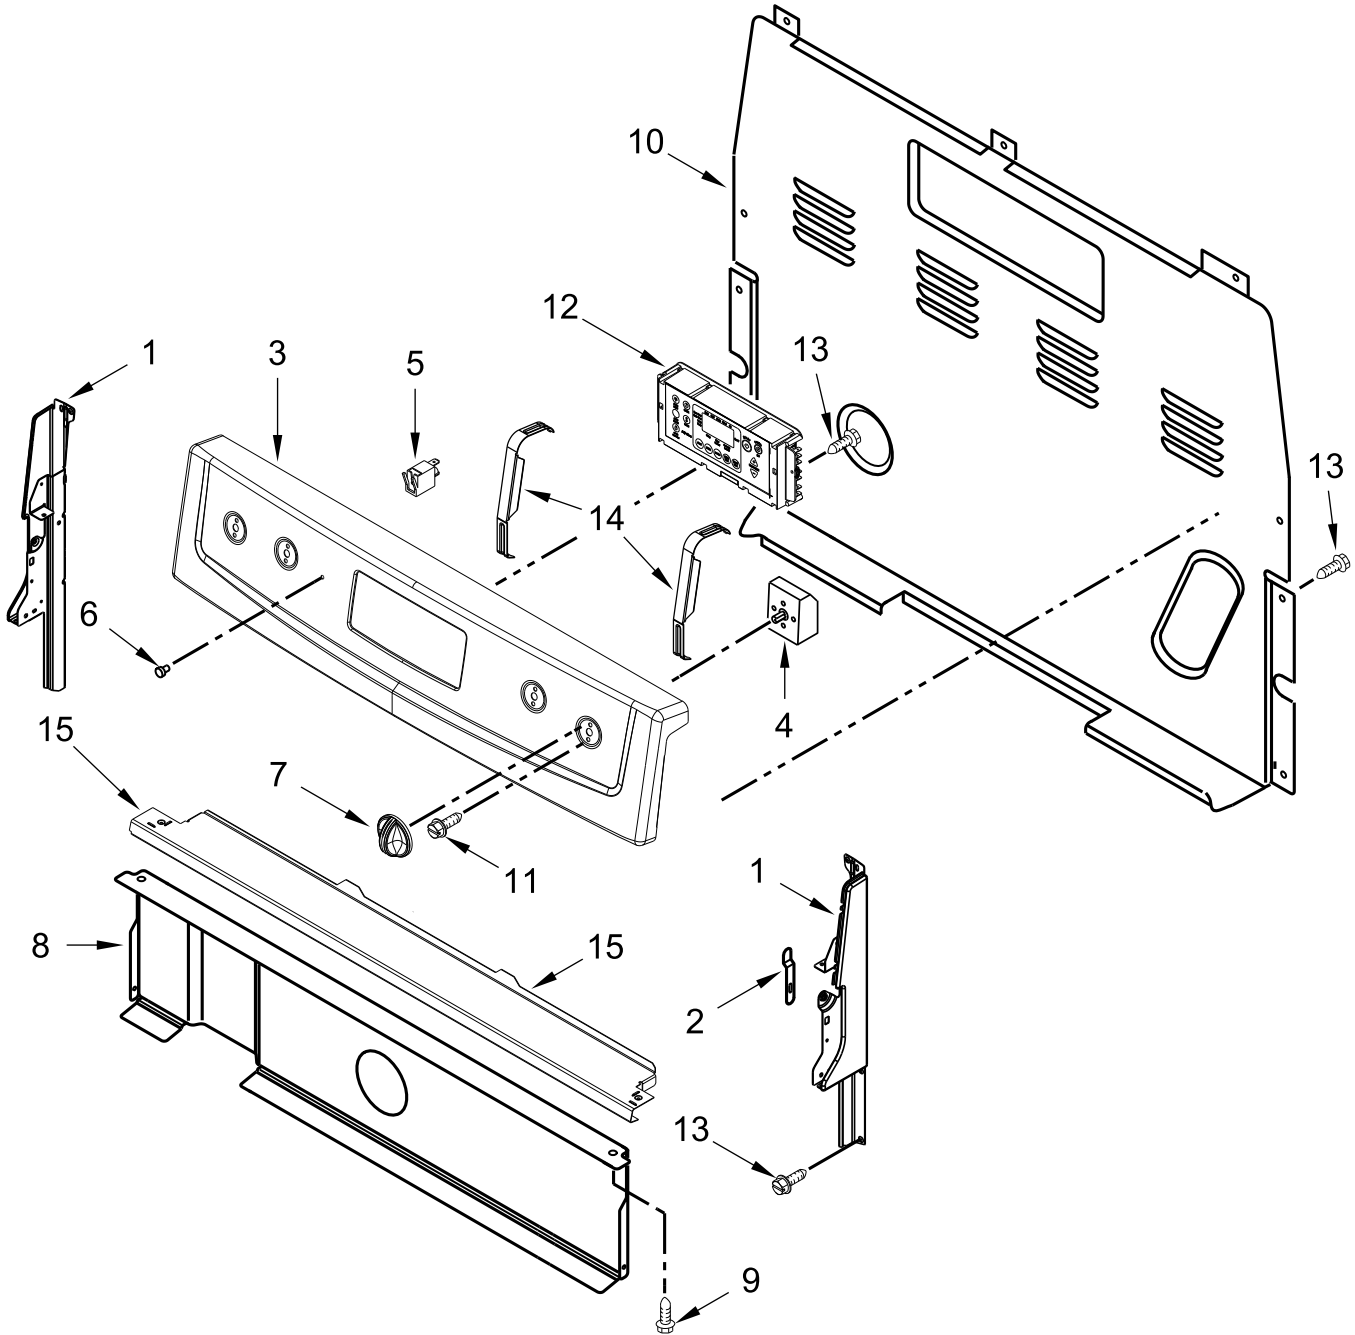

**30" ELECTRIC FREESTANDING RANGE
(FlexHeat Element)**

MODELS:

WFE320M0EB2 (Black)
WFE320M0EW2 (White)

COOKTOP PARTS

COOKTOP PARTS

<u>Illus. No.</u>	<u>Part No.</u>	<u>Description</u>	<u>Illus. No.</u>	<u>Part No.</u>	<u>Description</u>	<u>Illus. No.</u>	<u>Part No.</u>	<u>Description</u>
1		Literature Parts	5	W10275048	Element (3000/1400W)	10	7101P485-60	Screw, Anti-Tip Kit
	W11047681	Instructions, Installation			(Left Front)			MISCELLANEOUS PARTS
	W10719733	Owner's Manual		W10248262	Element (2500W)		W11134601	Harness, Cooktop (Left)
	W10432689	Tech Sheet (English)			(Right Front)		W11134602	Harness, Cooktop (Right)
	9762761	Tips, Safe Cooking (English)		8273994	Element (1200W)		W11232223	Harness, Door Switch Sensor
					(Left Rear & Right Rear)		W11219895	Harness, Main
2	W10225448	Spring, Element	6	3196169	Screw		313660	Clip, Ground Wire
3	W10607641	Bracket, Cooktop (Left)	7	W10691223	Pan, Radiant Element			
4		Cooktop	8	W10607642	Bracket, Cooktop (Right)			
	W10380657	Black	9	W10306542	Bracket, Anti-Tip			
	W10380656	White						

CONTROL PANEL PARTS

CONTROL PANEL PARTS

<u>Illus.</u> <u>No.</u>	<u>Part No.</u>	<u>Description</u>	<u>Illus.</u> <u>No.</u>	<u>Part No.</u>	<u>Description</u>	<u>Illus.</u> <u>No.</u>	<u>Part No.</u>	<u>Description</u>
1		Endcap	4	W10434452	Switch, Infinite (Dual)	9	3196165	Screw
	W11130372	Black (Left)			(Left Front)	10	8272473	Cover, Upper Rear
	W11130379	Black (Right)		3148954	Switch, Infinite	11	3400882	Screw
	W11130371	White (Left)			(Right Front)	12		Control, Range
	W11130378	White (Right)		3148951	Switch, Infinite		W10887901	Black
2	3196200	Clip, Spring			(Left Rear & Right Rear)		W10887899	White
3		Panel, Backguard				13	3196178	Screw
	W11135549	Black	5	8523265	Light, Indicator (125V)	14	W10695491	Bracket, Control
	W11135550	White	6	3196068	Lens, Indicator	15	W10525121	Bracket, Console Mounting
			7		Knob, Infinite			
				W10676213	Black			
				W10676214	White			
			8	W10134247	Shield, Heat			