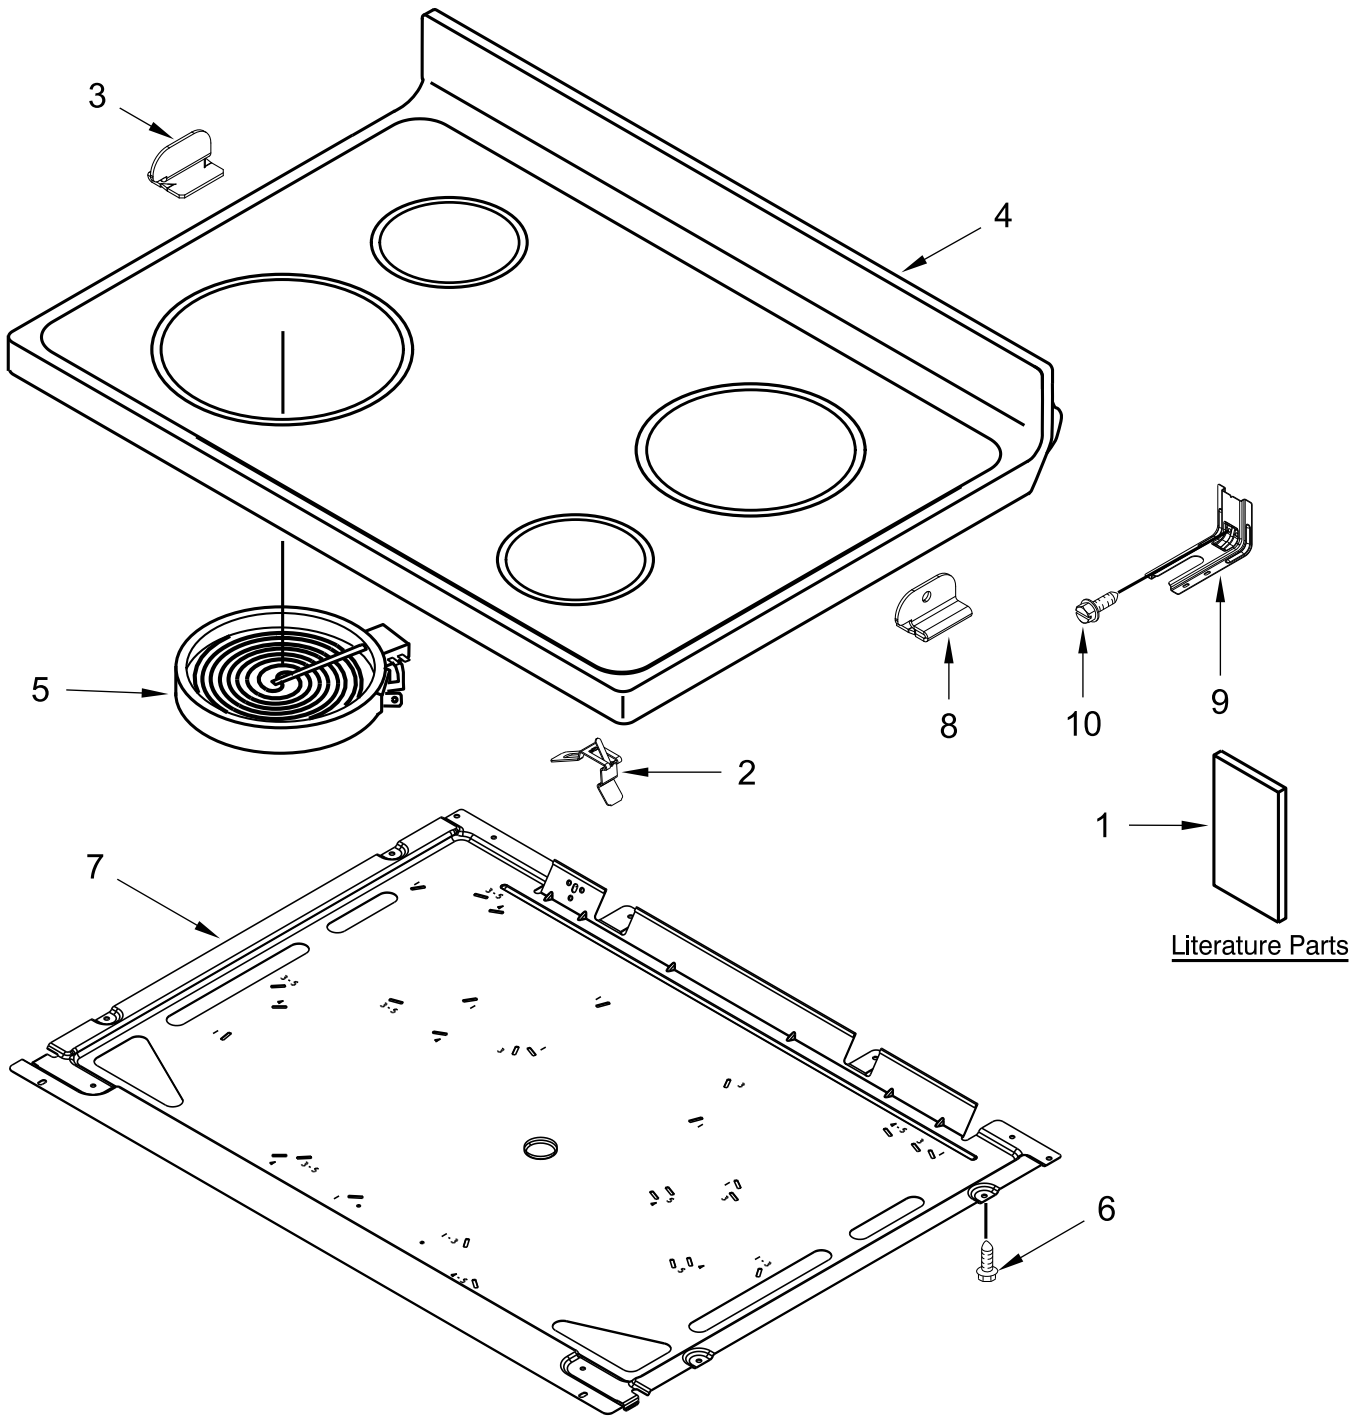

**30" ELECTRIC FREESTANDING RANGE
(FlexHeat Element)**

MODELS:

WFE320M0EB2 (Black)
WFE320M0EW2 (White)

COOKTOP PARTS

COOKTOP PARTS

<u>Illus. No.</u>	<u>Part No.</u>	<u>Description</u>	<u>Illus. No.</u>	<u>Part No.</u>	<u>Description</u>	<u>Illus. No.</u>	<u>Part No.</u>	<u>Description</u>
1		Literature Parts	5	W10275048	Element (3000/1400W)	10	7101P485-60	Screw, Anti-Tip Kit
	W11047681	Instructions, Installation			(Left Front)			MISCELLANEOUS PARTS
	W10719733	Owner's Manual		W10248262	Element (2500W)		W11134601	Harness, Cooktop (Left)
	W10432689	Tech Sheet (English)			(Right Front)		W11134602	Harness, Cooktop (Right)
	9762761	Tips, Safe Cooking (English)		8273994	Element (1200W)		W11232223	Harness, Door Switch Sensor
					(Left Rear & Right Rear)		W11219895	Harness, Main
2	W10225448	Spring, Element	6	3196169	Screw		313660	Clip, Ground Wire
3	W10607641	Bracket, Cooktop (Left)	7	W10691223	Pan, Radiant Element			
4		Cooktop	8	W10607642	Bracket, Cooktop (Right)			
	W10380657	Black	9	W10306542	Bracket, Anti-Tip			
	W10380656	White						

CONTROL PANEL PARTS

CONTROL PANEL PARTS

<u>Illus.</u> <u>No.</u>	<u>Part No.</u>	<u>Description</u>	<u>Illus.</u> <u>No.</u>	<u>Part No.</u>	<u>Description</u>	<u>Illus.</u> <u>No.</u>	<u>Part No.</u>	<u>Description</u>
1		Endcap	4	W10434452	Switch, Infinite (Dual)	9	3196165	Screw
	W11130372	Black (Left)			(Left Front)	10	8272473	Cover, Upper Rear
	W11130379	Black (Right)		3148954	Switch, Infinite	11	3400882	Screw
	W11130371	White (Left)			(Right Front)	12		Control, Range
	W11130378	White (Right)		3148951	Switch, Infinite		W10887901	Black
2	3196200	Clip, Spring			(Left Rear & Right Rear)		W10887899	White
3		Panel, Backguard				13	3196178	Screw
	W11135549	Black	5	8523265	Light, Indicator (125V)	14	W10695491	Bracket, Control
	W11135550	White	6	3196068	Lens, Indicator	15	W10525121	Bracket, Console Mounting
			7		Knob, Infinite			
				W10676213	Black			
				W10676214	White			
			8	W10134247	Shield, Heat			