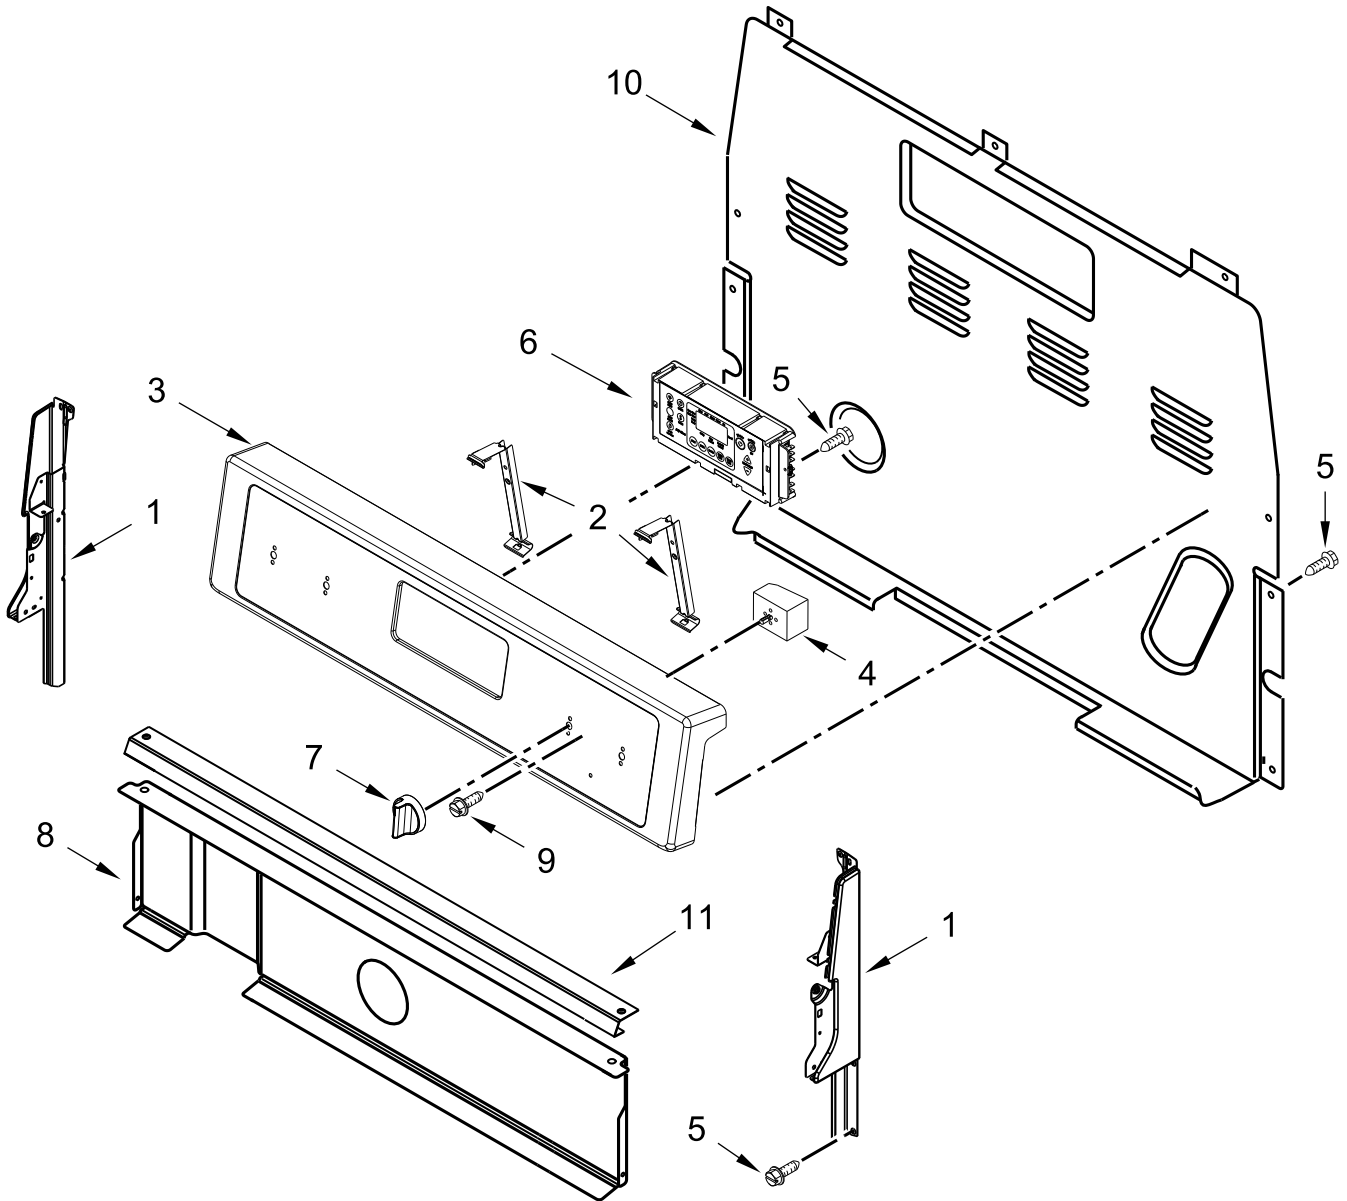

**30" ELECTRIC FREESTANDING STANDARD CLEAN RANGE
Finger Print Resistant**

MODELS:

WFE525S0HZ1 (Stainless)

WFE525S0HV1 (Black Stainless)

COOKTOP PARTS

COOKTOP PARTS

<u>Illus. No.</u>	<u>Part No.</u>	<u>Description</u>	<u>Illus. No.</u>	<u>Part No.</u>	<u>Description</u>	<u>Illus. No.</u>	<u>Part No.</u>	<u>Description</u>
1		Literature Parts	5	W10275048	Element (3000/1400W)	11	W10248261	Element (1200W) (Left Rear, Right Rear)
	W11102909	Use and Care Guide			(Left Front, Right Front)			FOLLOWING PARTS NOT ILLUSTRATED
	W11157404	Instructions, Installation	6	3196169	Screw		W11134844	Harness, Main
	W11109898	Wiring Diagram	7	W10691223	Pan, Radiant Element		W11134845	Harness, Cooktop (Right)
	W11102747	Sheet, Tech	8	W10306542	Bracket, Anti-Tip		W11134603	Harness, Cooktop (Left)
2	W10225448	Spring, Element	9	7101P485-60	Screw, Anti-Tip Kit		W11134592	Harness, Warm Zone
3	W10607641	Bracket, Cooktop (Left)	10	W10799048	Element, Warm Zone (Center)			
	W10607642	Bracket, Cooktop (Right)						
4		Cooktop						
	W11034833	Black						

CONTROL PANEL PARTS

CONTROL PANEL PARTS

<u>Illus.</u> <u>No.</u>	<u>Part No.</u>	<u>Description</u>	<u>Illus.</u> <u>No.</u>	<u>Part No.</u>	<u>Description</u>	<u>Illus.</u> <u>No.</u>	<u>Part No.</u>	<u>Description</u>
1		Endcap	4	W10434452	Switch, Infinite (Dual)	7		Knob
	W11130372	Black (Left)			(Left Front, Right		W11022717	Stainless
	W11130379	Black (Right)			Front)		W11027166	Black Stainless
2	W10695491	Bracket, Control		3148951	Switch, Infinite	8	W10134247	Shield, Heat
3		Console, Assembly			(Right Rear and Left	9	3400882	Screw
	W11027376	Stainless			Rear)	10	8272473	Cover, Upper Rear
	W11027381	Black Stainless	5	3196178	Screw	11	W10525121	Bracket, Console
			6		Control, Electronic			Mounting
					(LCX)			
				W11204519	Black			