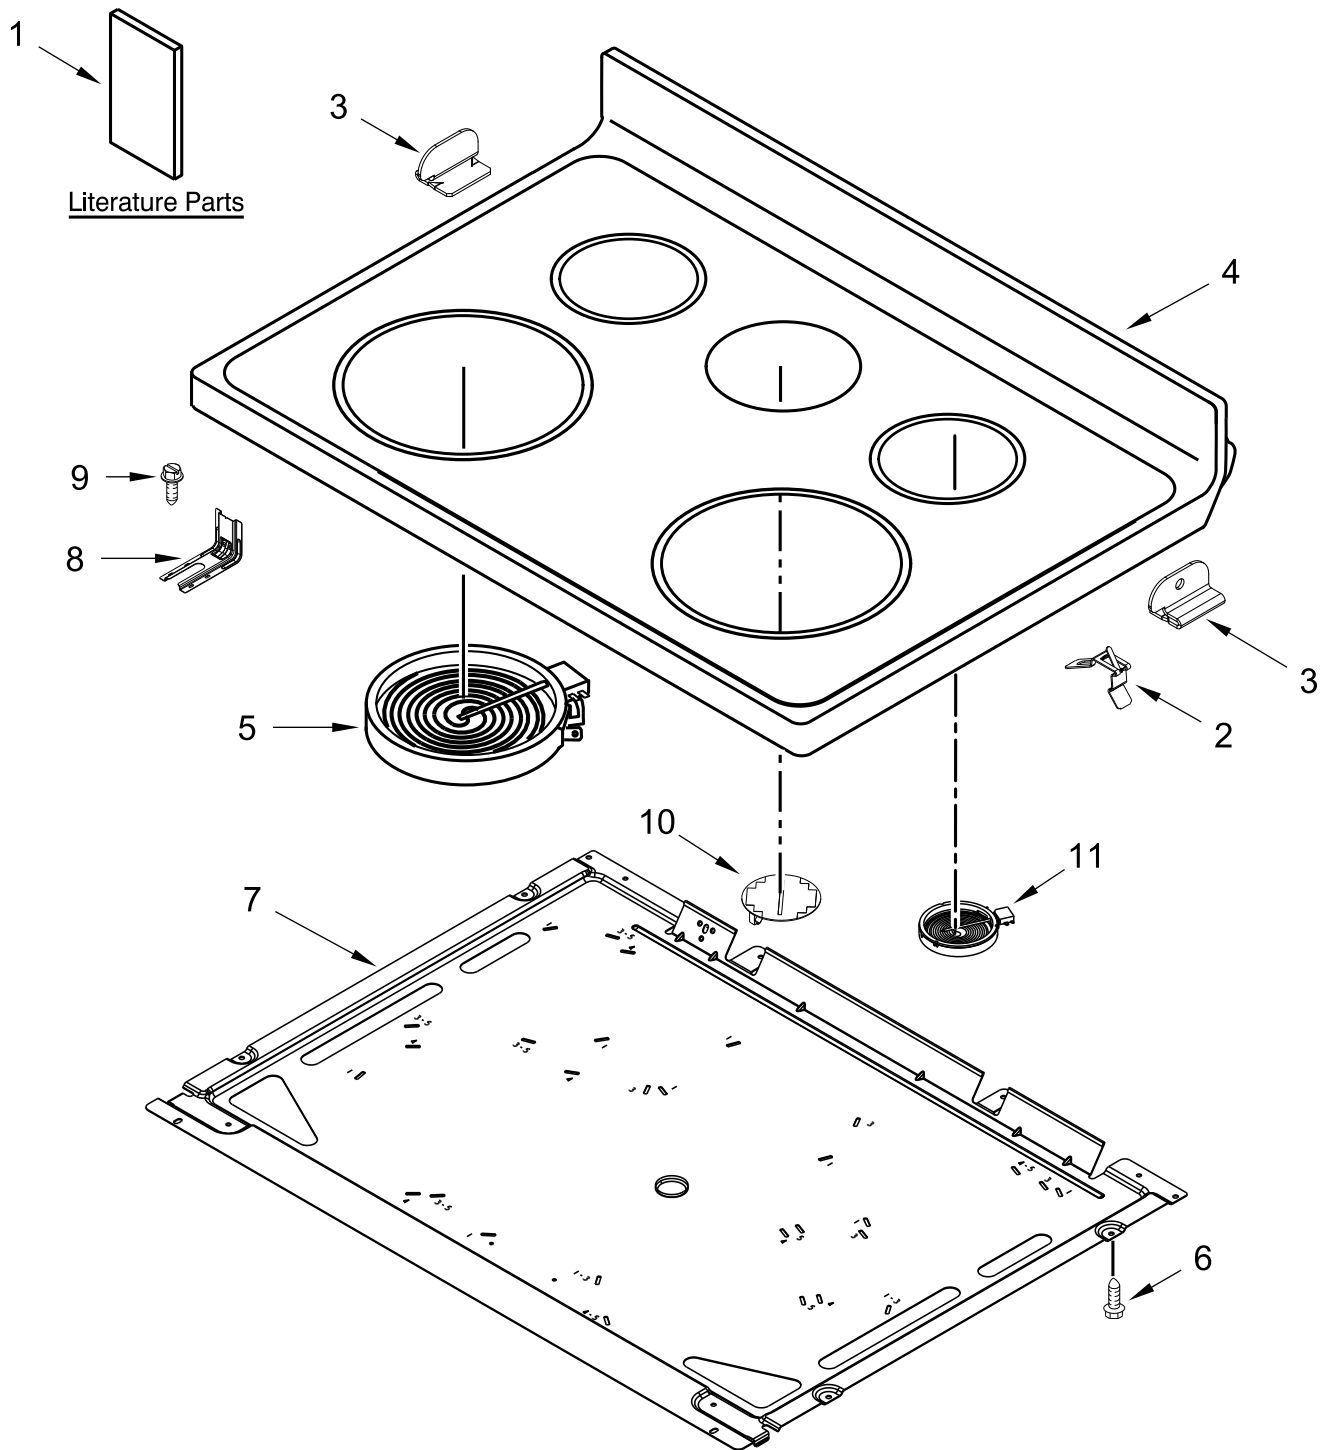

**30" ELECTRIC FREESTANDING STANDARD CLEAN RANGE
Finger Print Resistant**

MODELS:

WFE525S0HZ1 (Stainless)

WFE525S0HV1 (Black Stainless)

COOKTOP PARTS

COOKTOP PARTS

<u>Illus. No.</u>	<u>Part No.</u>	<u>Description</u>	<u>Illus. No.</u>	<u>Part No.</u>	<u>Description</u>	<u>Illus. No.</u>	<u>Part No.</u>	<u>Description</u>
1		Literature Parts	5	W10275048	Element (3000/1400W)	11	W10248261	Element (1200W) (Left Rear, Right Rear)
	W11102909	Use and Care Guide			(Left Front, Right Front)			FOLLOWING PARTS NOT ILLUSTRATED
	W11157404	Instructions, Installation	6	3196169	Screw		W11134844	Harness, Main
	W11109898	Wiring Diagram	7	W10691223	Pan, Radiant Element		W11134845	Harness, Cooktop (Right)
	W11102747	Sheet, Tech	8	W10306542	Bracket, Anti-Tip		W11134603	Harness, Cooktop (Left)
2	W10225448	Spring, Element	9	7101P485-60	Screw, Anti-Tip Kit		W11134592	Harness, Warm Zone
3	W10607641	Bracket, Cooktop (Left)	10	W10799048	Element, Warm Zone (Center)			
	W10607642	Bracket, Cooktop (Right)						
4		Cooktop						
	W11034833	Black						

CONTROL PANEL PARTS

CONTROL PANEL PARTS

<u>Illus.</u> <u>No.</u>	<u>Part No.</u>	<u>Description</u>	<u>Illus.</u> <u>No.</u>	<u>Part No.</u>	<u>Description</u>	<u>Illus.</u> <u>No.</u>	<u>Part No.</u>	<u>Description</u>
1		Endcap	4	W10434452	Switch, Infinite (Dual)	7		Knob
	W11130372	Black (Left)			(Left Front, Right		W11022717	Stainless
	W11130379	Black (Right)			Front)		W11027166	Black Stainless
2	W10695491	Bracket, Control		3148951	Switch, Infinite	8	W10134247	Shield, Heat
3		Console, Assembly			(Right Rear and Left	9	3400882	Screw
	W11027376	Stainless			Rear)	10	8272473	Cover, Upper Rear
	W11027381	Black Stainless	5	3196178	Screw	11	W10525121	Bracket, Console
			6		Control, Electronic			Mounting
					(LCX)			
				W11204519	Black			