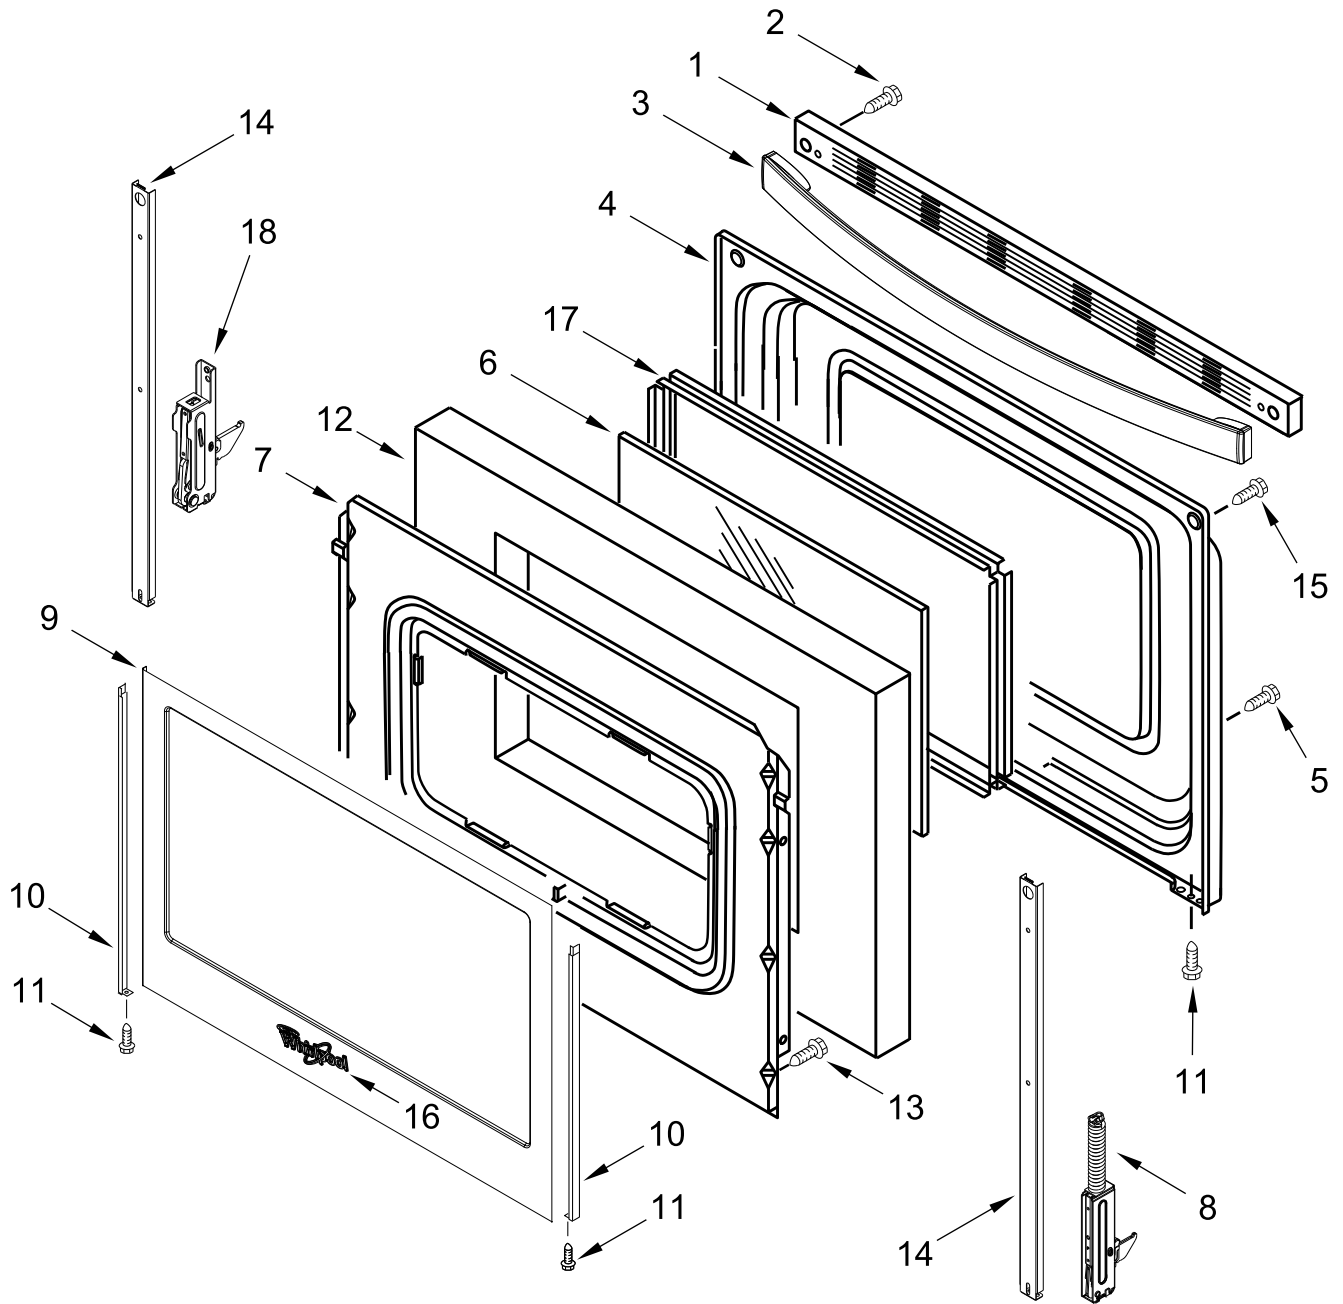

DOOR PARTS

DOOR PARTS

<u>Illus. No.</u>	<u>Part No.</u>	<u>Description</u>
1		Trim, Top
	W10310922	Black
2	W10480830	Screw
3		Handle, Door
	W11039070	Stainless
	W11039071	Black Stainless
4	9761344	Liner, Door
5	W10031790	Screw
6	9758162	Glass, Inner
7	9761357	Retainer, Insulation

<u>Illus. No.</u>	<u>Part No.</u>	<u>Description</u>
8	W10299224	Hinge, Active (With Spring)
9		Glass Assembly, Outer Door
	W11167877	Stainless
	W11169660	Black Stainless
10		Trim, Side
	W10746436	Black (Left)
	W10746435	Black (Right)
11	W10327235	Screw

<u>Illus. No.</u>	<u>Part No.</u>	<u>Description</u>
12	W10278991	Insulation, Door Strip
13	W10031780	Screw
14	W10544179	Strap, Door
15	W10200660	Screw
16	W10884775	Nameplate
17	W10316950	Frame, Glass
18	W10299227	Hinge, Door (Passive)