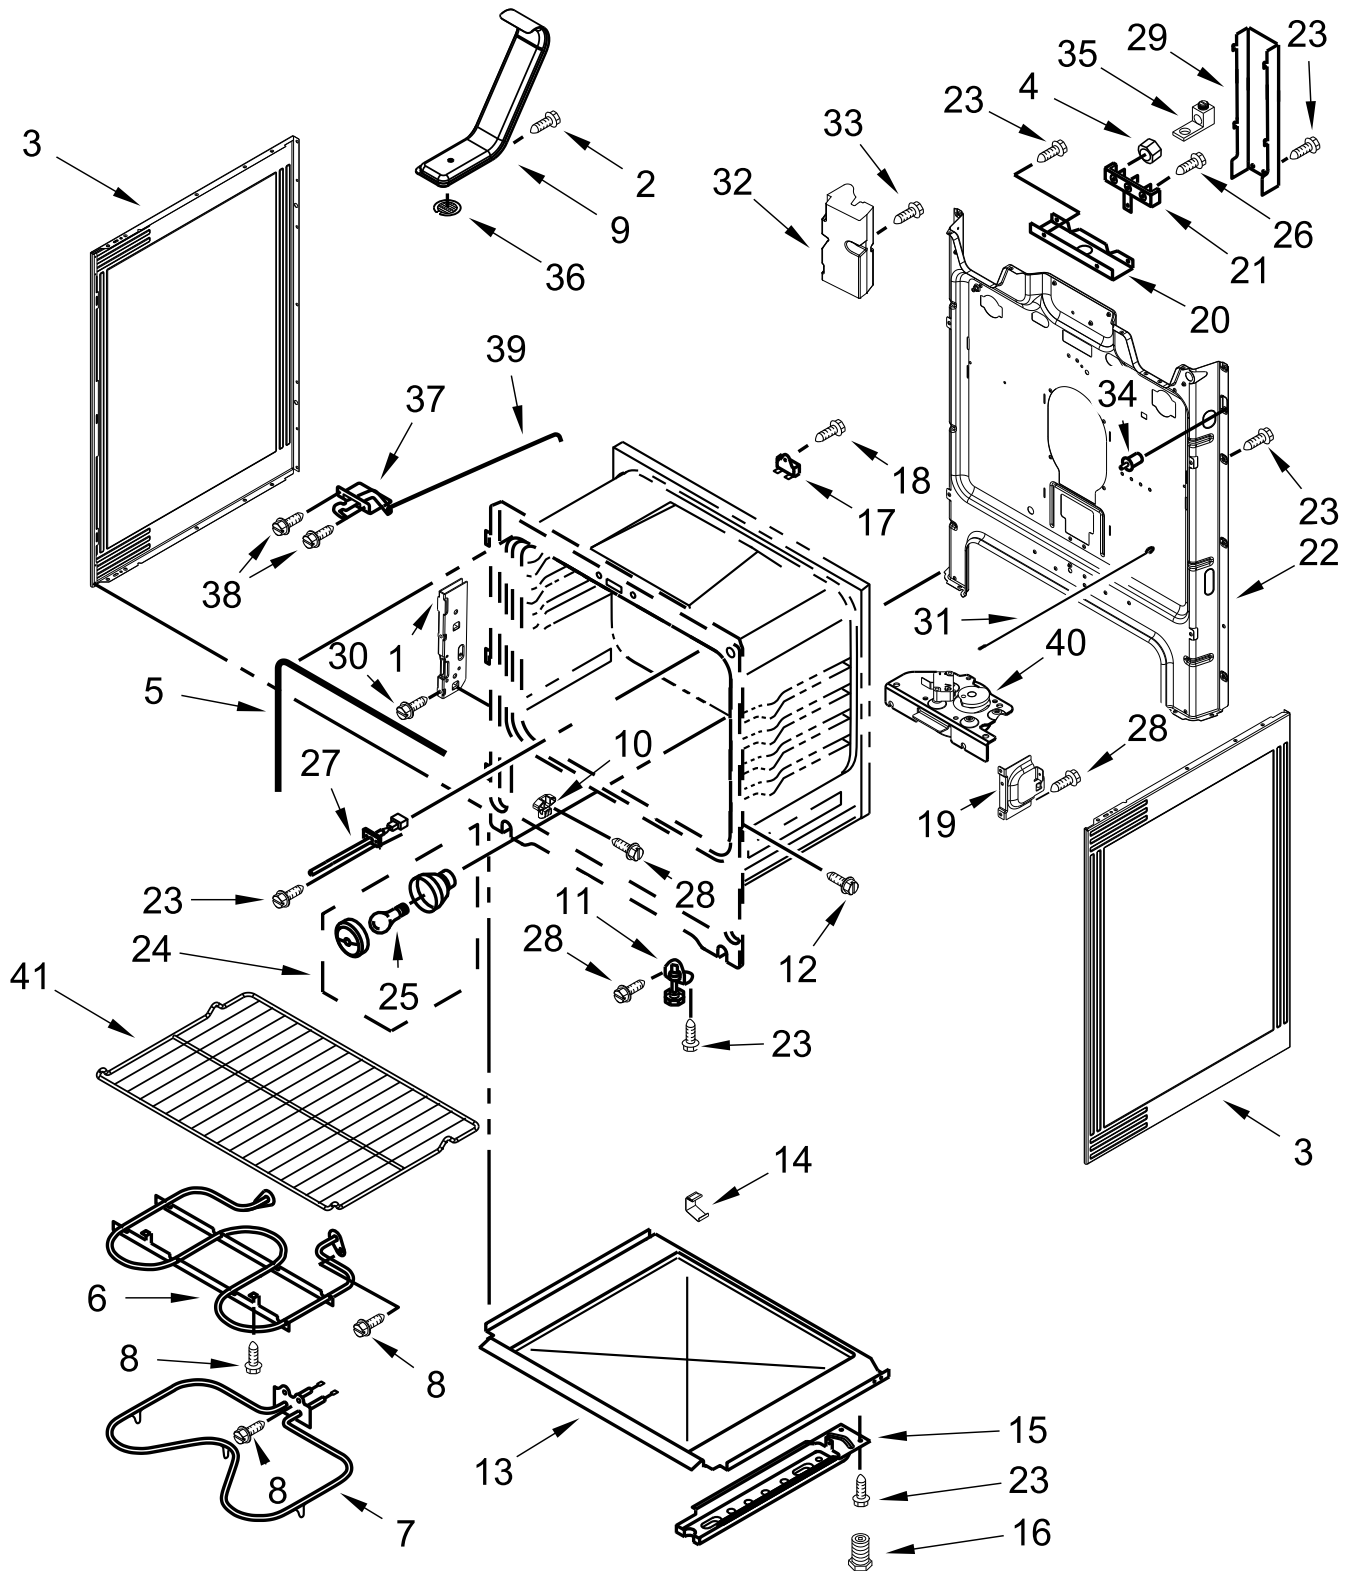

CHASSIS PARTS

CHASSIS PARTS

<u>Illus. No.</u>	<u>Part No.</u>	<u>Description</u>	<u>Illus. No.</u>	<u>Part No.</u>	<u>Description</u>	<u>Illus. No.</u>	<u>Part No.</u>	<u>Description</u>
1	W10289077	Receiver, Hinge	16	W10058460	Foot, Leveling	33	W11034869	Screw
2	3196154	Screw	17	3196548	Fuse, Thermal	34	W10627802	Switch, Door
3		Panel, Side	18	3196172	Screw	35	W10281322	Kit, Bare Wire Adapter Block
	W10162245	Black	19	W10404688	Clip, Oven Support	36	W11092984	Screen, Vent
4	3400029	Nut	20	3186034	Bracket, Service	37	9761013	Assembly, Door Latch (Front)
5	W10658354	Seal, Door	21	W10245259	Block, Terminal	38	3196560	Screw
6	9757340	Element, Broil	22		Back, Main (Not Serviced)	39	W10078380	Rod, Latch
7	W11111743	Element, Bake	23	3196178	Screw	40	W10107820	Assembly, Door Latch (Rear)
8	3196174	Screw	24	W11175594	Assembly, Light	41	W10268578	Rack, Oven
9	W10134285	Tube, Vent	25	W10571723	Bulb, Halogen 40 Watts			FOLLOWING PARTS NOT ILLUSTRATED
10	W10674705	Glide, Drawer Front	26	3400016	Screw		W10774939	Insulation, Wrap
11	W10341186	Assembly, Front Foot	27	W10181986	Sensor, Oven		W11127325	Insulation, Back
12	W10067840	Screw	28	3196169	Screw		W10333344	Insulation, Flue
13	8054068	Retainer, Insulation	29	W10326122	Cover, Terminal Block			
14	W10137382	Clip, Panel	30	W10031780	Screw			
15	W10390007	Assembly, Base Rail (Right)	31	9757239	Rod, Door Switch			
	W10390008	Assembly, Base Rail (Left)	32	W10910404	Counterweight