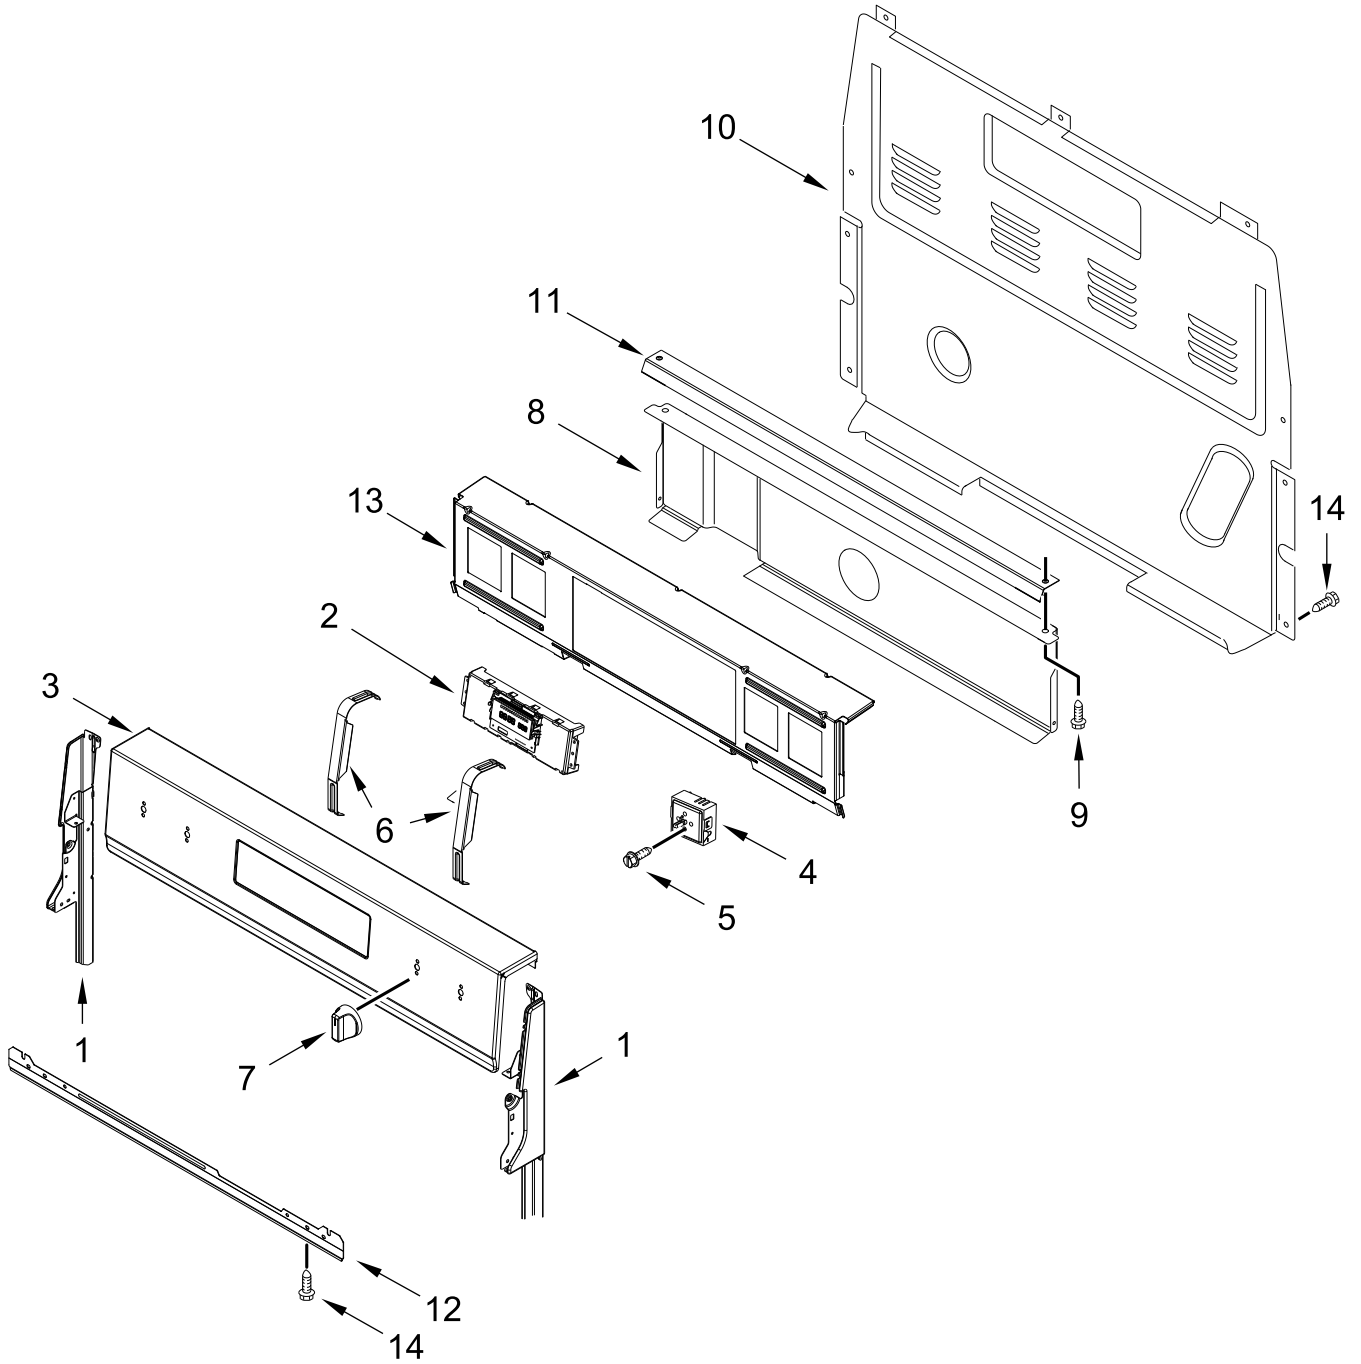

**30" ELECTRIC FREESTANDING STANDARD CLEAN RANGE
(Finger Print Resistant)**

MODELS:

WFE550S0HZ0 (Stainless)

WFE550S0HV0 (Black Stainless)

COOKTOP PARTS

COOKTOP PARTS

<u>Illus. No.</u>	<u>Part No.</u>	<u>Description</u>	<u>Illus. No.</u>	<u>Part No.</u>	<u>Description</u>	<u>Illus. No.</u>	<u>Part No.</u>	<u>Description</u>
1		Literature Parts	5	W10275048	Element (3000/1400W)	11	W10248261	Element (1200W) (Left Rear, Right Rear)
	W11157404	Instructions, Installation			(Right Front)			FOLLOWING PARTS NOT ILLUSTRATED
	W11102909	Use and Care Guide		W10711900	Element (3000W) (Left Front)		W11028535	Harness, Main
	W11102747	Sheet, Tech	6	3196169	Screw		W11028537	Harness, Cooktop (Right)
	W11109899	Wiring Diagram	7	W10691223	Pan, Radiant Element		W10848523	Harness, Cooktop (Left)
2	W10225448	Spring, Element	8	W10306542	Bracket, Anti-Tip		W10174460	Harness, Warm Zone
3	W10607641	Bracket, Cooktop (Left)	9	7101P485-60	Screw, Anti-Tip Kit		W10465644	Harness, Hidden Bake
	W10607642	Bracket, Cooktop (Right)	10	W10799048	Element, Warm Zone (Center)		W10183541	Clip, Spring Steel
4		Cooktop					3196520	Clip, Wire
	W11034836	Black						

CONTROL PANEL PARTS

CONTROL PANEL PARTS

<u>Illus.</u> <u>No.</u>	<u>Part No.</u>	<u>Description</u>	<u>Illus.</u> <u>No.</u>	<u>Part No.</u>	<u>Description</u>	<u>Illus.</u> <u>No.</u>	<u>Part No.</u>	<u>Description</u>
1		Endcap	4	W10434452	Switch, Infinite (Dual)	8	W10134247	Shield, Heat
	W11213290	Black (Left)			(Left Front and Right Front)	9	3400882	Screw
	W11213292	Black (Right)				10	8272473	Cover, Upper Rear
2		Control, Electronic (LCX)		3148951	Switch, Infinite (Right Rear and Left Rear)	11	W10525121	Bracket, Console Mounting
	W11204529	Black				12		Bracket, Eye Brow
3		Console, Assembly	5	3196178	Screw		W11051312	Black
	W11089993	Stainless	6	W10856361	Bracket, Control	13	W10901802	Panel, Backer
	W11089994	Black Stainless	7		Knob	14	3196169	Screw
				W11022717	Stainless			
				W11027166	Black Stainless			