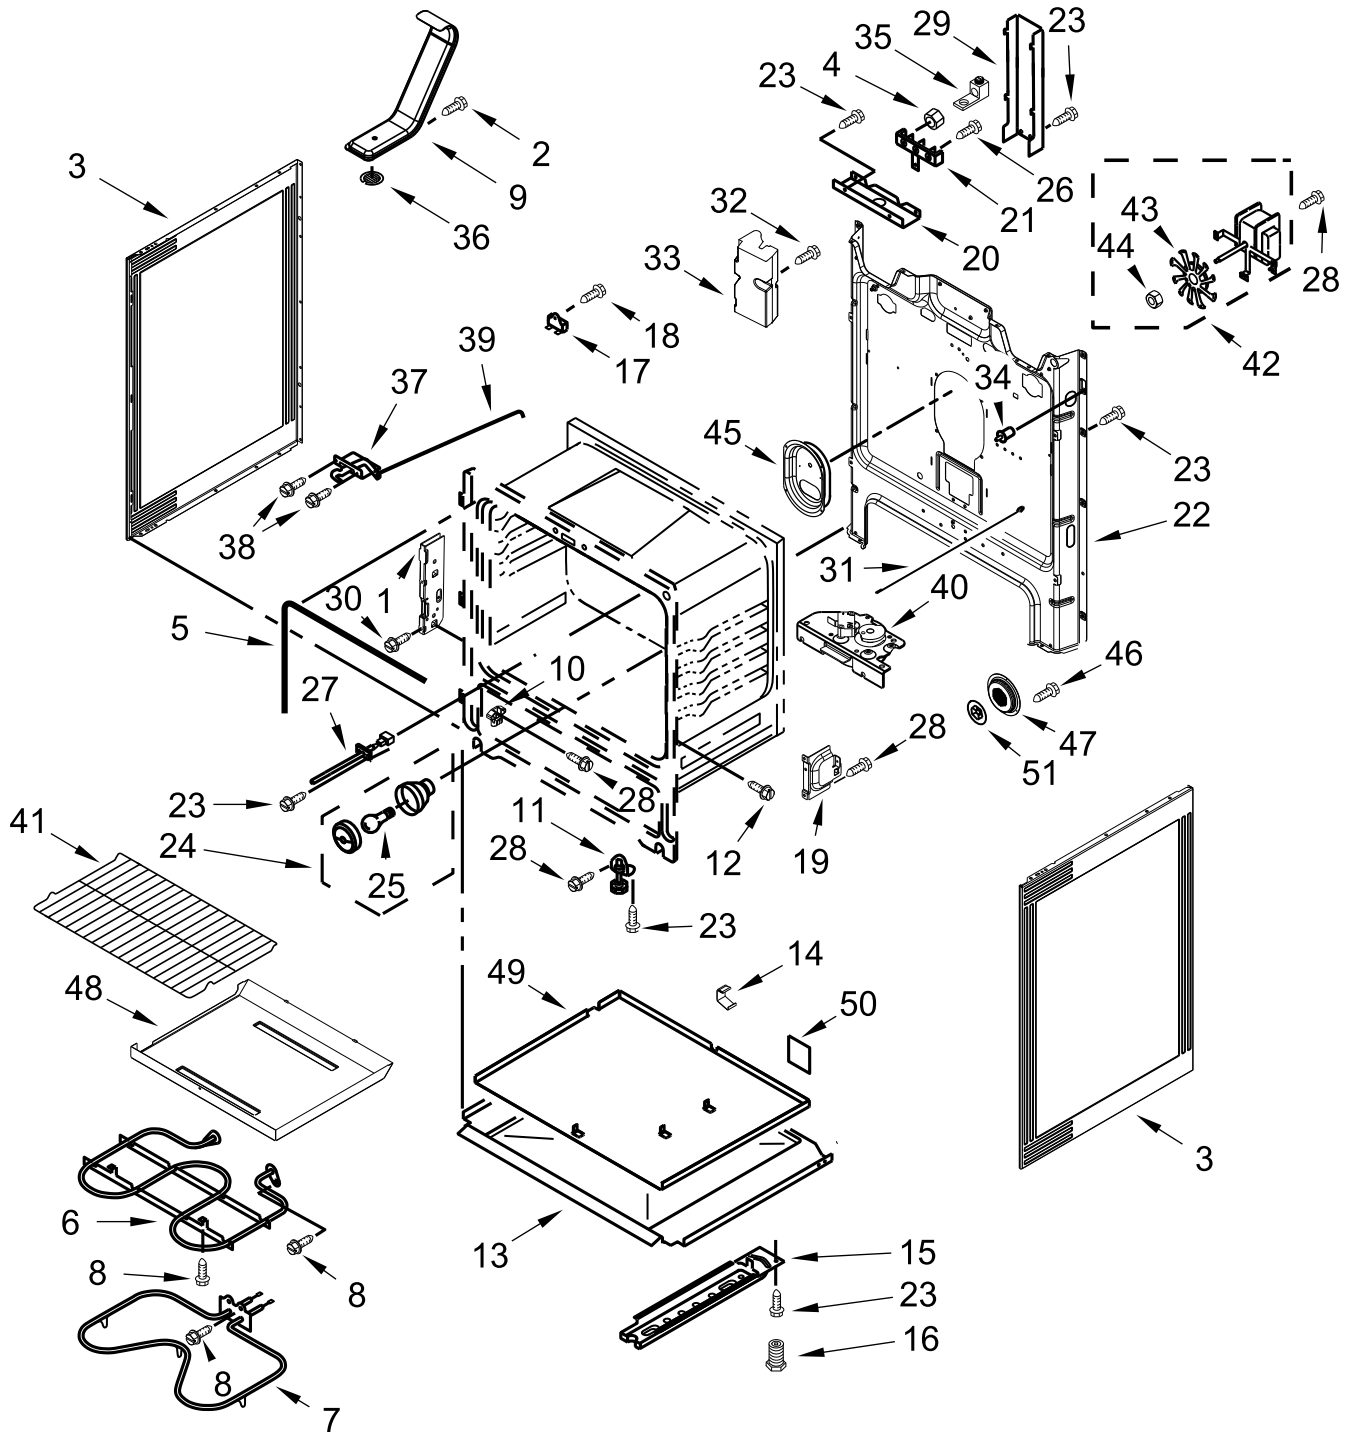

CHASSIS PARTS

CHASSIS PARTS

<u>Illus. No.</u>	<u>Part No.</u>	<u>Description</u>	<u>Illus. No.</u>	<u>Part No.</u>	<u>Description</u>	<u>Illus. No.</u>	<u>Part No.</u>	<u>Description</u>
1	W10289077	Receiver, Hinge	20	3186034	Bracket, Service	39	W10078380	Rod, Latch
2	3196154	Screw	21	W10245259	Block, Terminal	40	W10107820	Assembly, Door Latch (Rear)
3		Panel, Side	22		Back, Main (Not Serviced)	41	W10268578	Rack, Oven
	W10162245	Black	23	3196178	Screw	42	W11190726	Fan, Convection
4	3400029	Nut	24	W11175594	Assembly, Light	43	W10116351	Blade, Fan
5	W10658354	Seal, Door	25	W10571723	Bulb, Halogen 40 Watts	44	W10213748	Nut
6	9757340	Element, Broil	26	3400016	Screw	45	W10134126	Bracket, Fan
7	9755770	Element, Bake	27	W10181986	Sensor, Oven	46	4449809	Screw
8	3196174	Screw	28	3196169	Screw	47	W10134124	Cover, Conv Fan
9	W10134285	Tube, Vent	29	W10326122	Cover, Terminal Block	48	W10183712	Tray, Hidden Bake
10	W10674705	Glide, Drawer Front	30	W10031780	Screw	49	W10134125	Shield, Heat
11	W10341186	Assembly, Front Foot	31	9757239	Rod, Door Switch	50	W10646923	Card, Insulator
12	W10067840	Screw	32	W11034869	Screw	51	3400968	Nut
13	W10134121	Tray, Insulation	33	W10910404	Counterweight			FOLLOWING PARTS NOT ILLUSTRATED
14	W10137382	Clip, Panel	34	W10627802	Switch, Door		W10774939	Insulation, Wrap
15	W10390007	Assembly, Base Rail (Right)	35	W10281322	Kit, Bare Wire Adapter Block		W11127324	Insulation, Back
	W10390008	Assembly, Base Rail (Left)	36	W11092984	Screen, Vent		W10333344	Insulation, Flue
16	W10058460	Foot, Leveling	37	9761013	Assembly, Door Latch (Front)			
17	3196548	Fuse, Thermal	38	3196560	Screw			
18	3196172	Screw						
19	W10404688	Clip, Oven Support