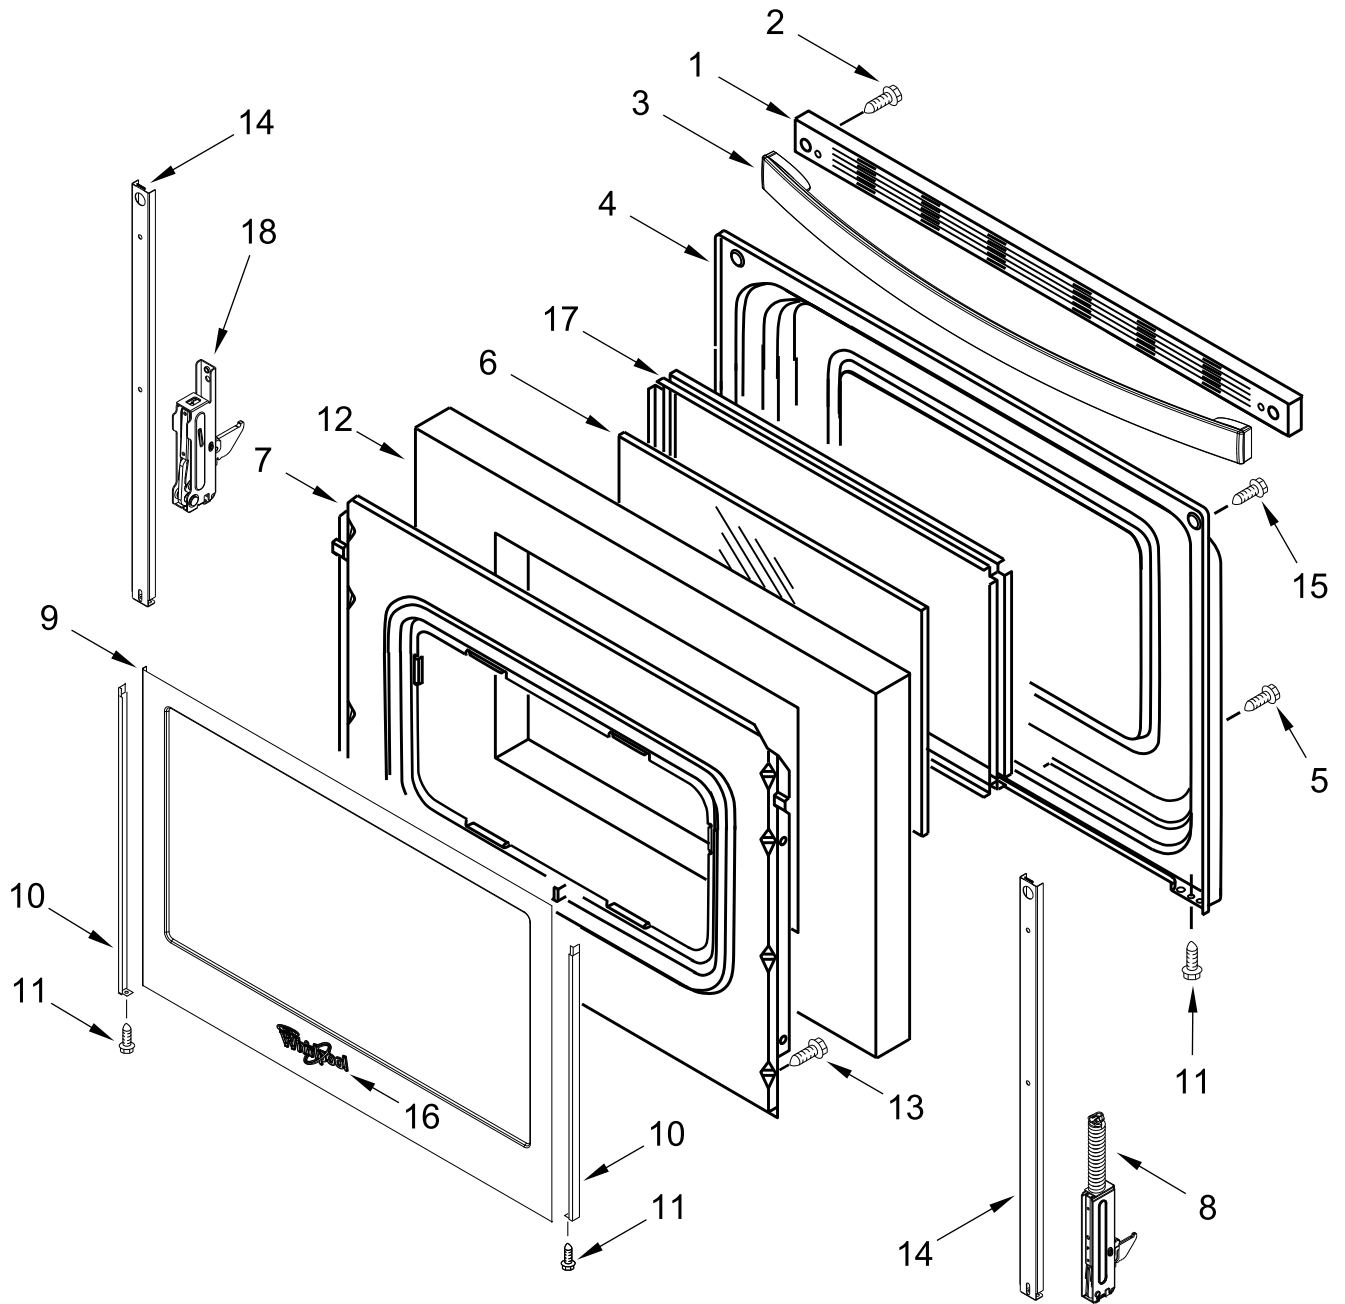

DOOR PARTS

DOOR PARTS

<u>Illus.</u> <u>No.</u>	<u>Part No.</u>	<u>Description</u>
1		Trim, Top
	W11047800	Stainless
	W10310922	Black
2	W10480830	Screw
3		Handle, Door
	W11039070	Stainless
	W11039071	Black Stainless
4	9761344	Liner, Door
5	W10031790	Screw
6	9758162	Glass, Inner

<u>Illus.</u> <u>No.</u>	<u>Part No.</u>	<u>Description</u>
7	9761357	Retainer, Insulation
8	W10299224	Hinge, Active (With Spring)
9		Glass Assembly, Outer Door
	W11167877	Stainless
	W11169660	Black Stainless
10		Trim, Side
	W10746436	Black (Left)
	W10746435	Black (Right)

<u>Illus.</u> <u>No.</u>	<u>Part No.</u>	<u>Description</u>
11	W10327235	Screw
12	W10278991	Insulation, Door Strip
13	W10031780	Screw
14	W10544179	Strap, Door
15	W10200660	Screw
16	W10884775	Nameplate
17	W10316950	Frame, Glass
18	W10299227	Hinge, Door (Passive)