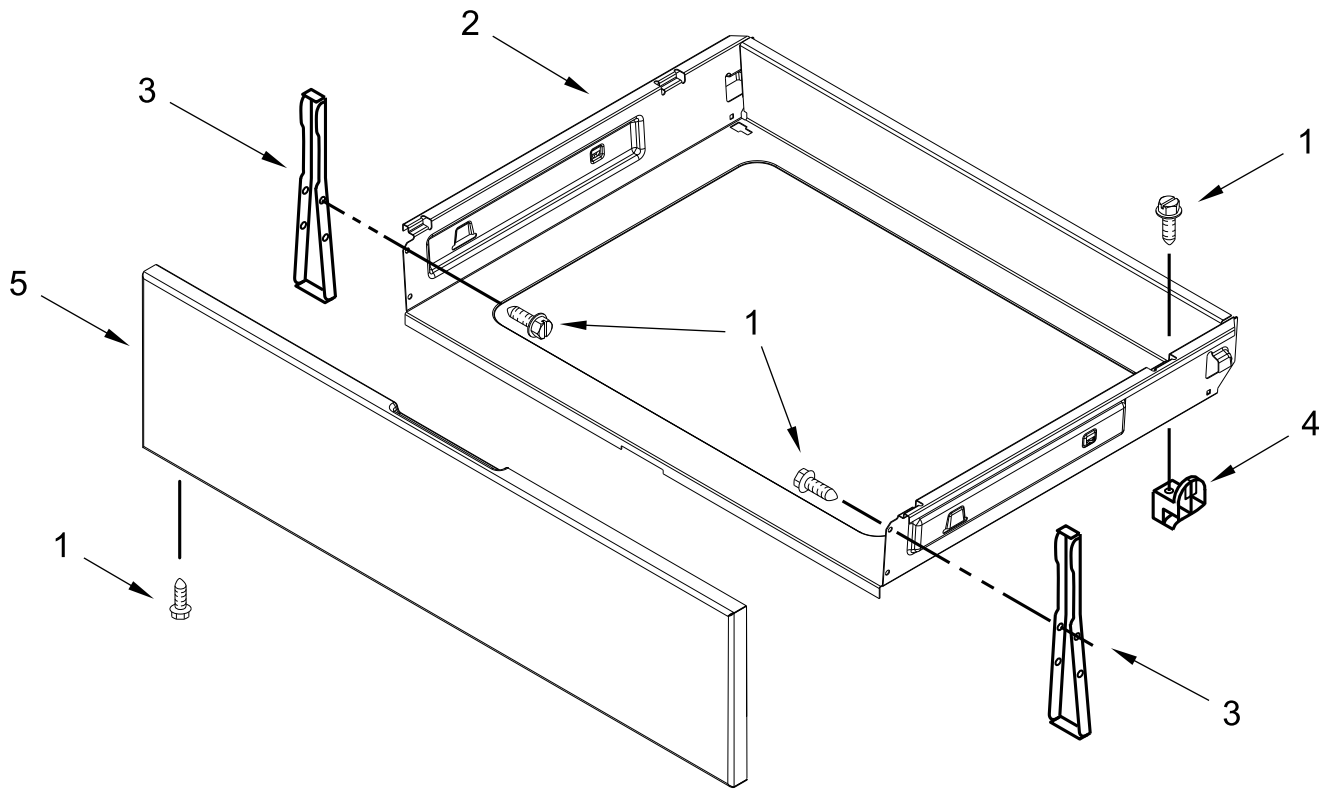

DRAWER PARTS

DRAWER PARTS

<u>Illus.</u> <u>No.</u>	<u>Part No.</u>	<u>Description</u>
1	3196165	Screw
2	W10688022	Drawer, Storage
3	W10462910	Bracket, Mounting Drawer

<u>Illus.</u> <u>No.</u>	<u>Part No.</u>	<u>Description</u>
4	W10674708	Glide, Drawer Rear

<u>Illus.</u> <u>No.</u>	<u>Part No.</u>	<u>Description</u>
5		Panel, Drawer Front
	W10861542	Stainless
	W11045573	Black Stainless