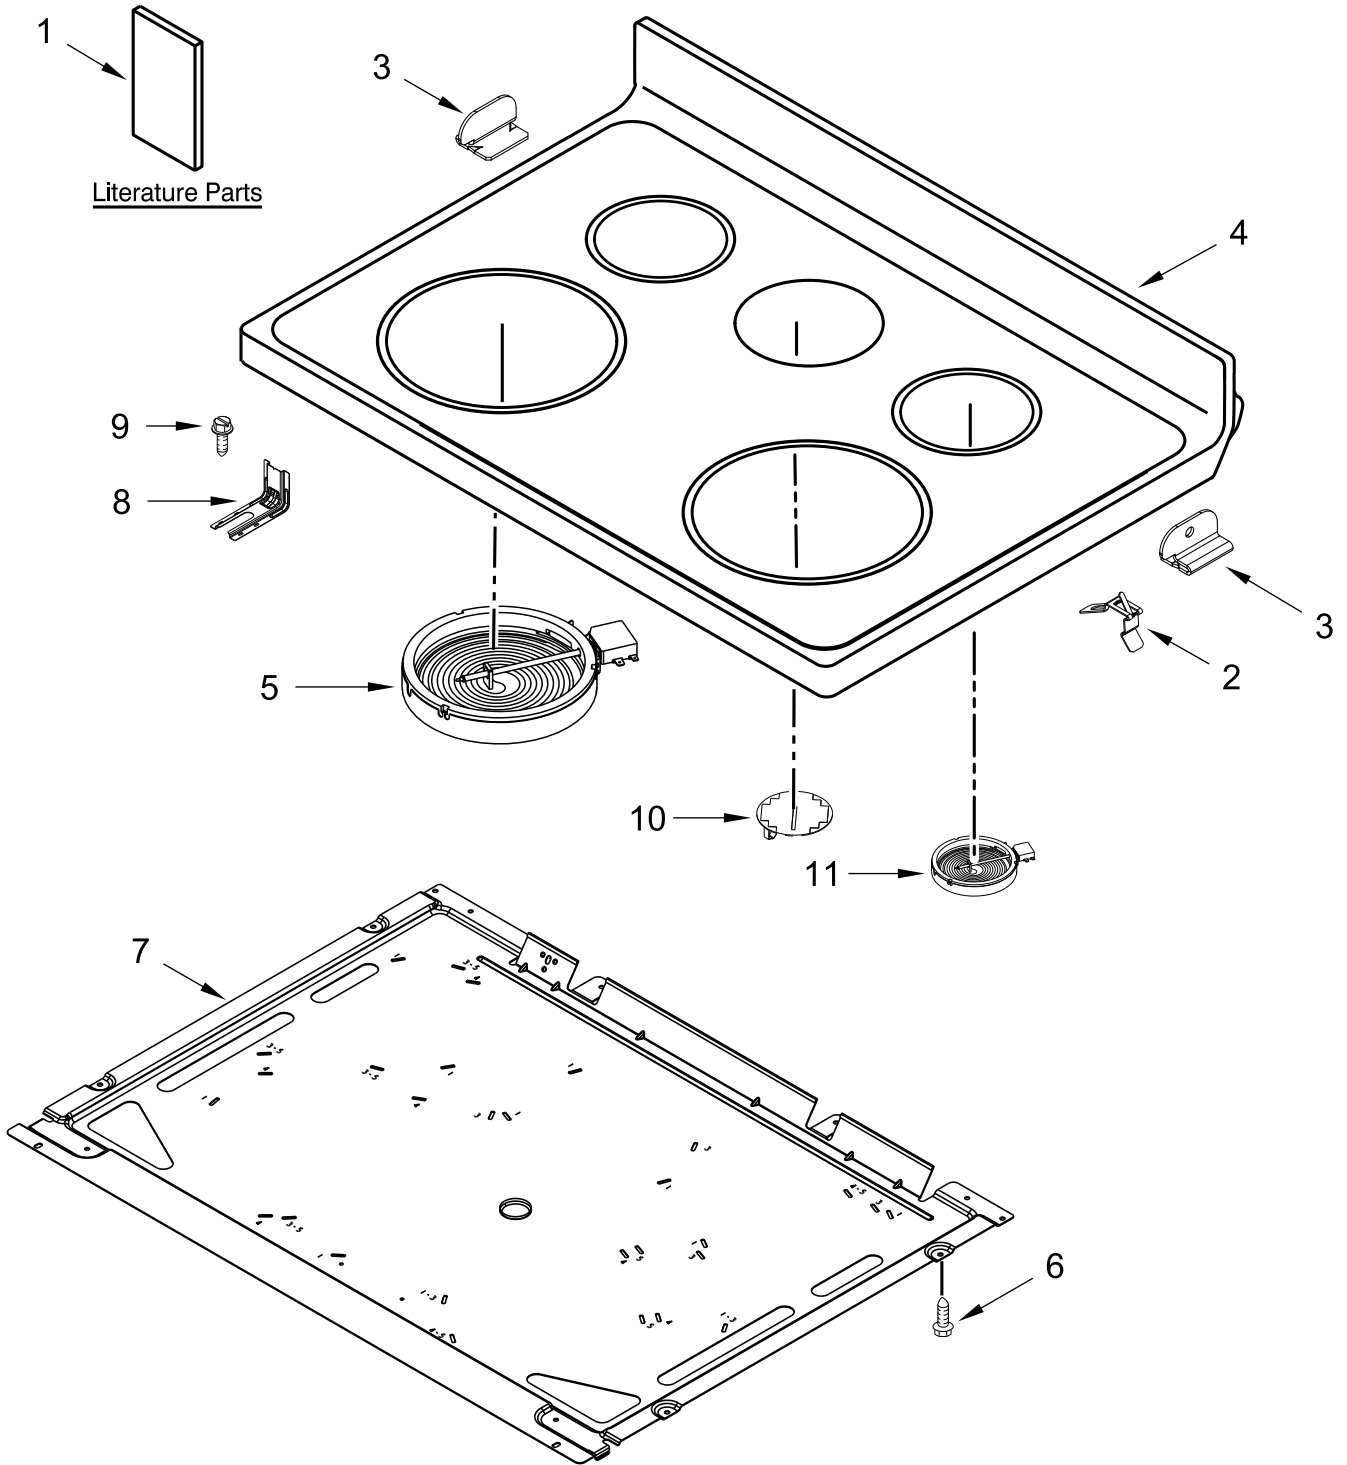

**30" ELECTRIC FREESTANDING STANDARD CLEAN RANGE
(Finger Print Resistant)**

MODELS:

WFE550S0HZ0 (Stainless)

WFE550S0HV0 (Black Stainless)

COOKTOP PARTS

COOKTOP PARTS

<u>Illus. No.</u>	<u>Part No.</u>	<u>Description</u>	<u>Illus. No.</u>	<u>Part No.</u>	<u>Description</u>	<u>Illus. No.</u>	<u>Part No.</u>	<u>Description</u>
1		Literature Parts	5	W10275048	Element (3000/1400W)	11	W10248261	Element (1200W) (Left Rear, Right Rear)
	W11157404	Instructions, Installation			(Right Front)			FOLLOWING PARTS NOT ILLUSTRATED
	W11102909	Use and Care Guide		W10711900	Element (3000W) (Left Front)		W11028535	Harness, Main
	W11102747	Sheet, Tech	6	3196169	Screw		W11028537	Harness, Cooktop (Right)
	W11109899	Wiring Diagram	7	W10691223	Pan, Radiant Element		W10848523	Harness, Cooktop (Left)
2	W10225448	Spring, Element	8	W10306542	Bracket, Anti-Tip		W10174460	Harness, Warm Zone
3	W10607641	Bracket, Cooktop (Left)	9	7101P485-60	Screw, Anti-Tip Kit		W10465644	Harness, Hidden Bake
	W10607642	Bracket, Cooktop (Right)	10	W10799048	Element, Warm Zone (Center)		W10183541	Clip, Spring Steel
4		Cooktop					3196520	Clip, Wire
	W11034836	Black						

CONTROL PANEL PARTS

CONTROL PANEL PARTS

<u>Illus.</u> <u>No.</u>	<u>Part No.</u>	<u>Description</u>	<u>Illus.</u> <u>No.</u>	<u>Part No.</u>	<u>Description</u>	<u>Illus.</u> <u>No.</u>	<u>Part No.</u>	<u>Description</u>
1		Endcap	4	W10434452	Switch, Infinite (Dual)	8	W10134247	Shield, Heat
	W11213290	Black (Left)			(Left Front and Right Front)	9	3400882	Screw
	W11213292	Black (Right)				10	8272473	Cover, Upper Rear
2		Control, Electronic (LCX)		3148951	Switch, Infinite (Right Rear and Left Rear)	11	W10525121	Bracket, Console Mounting
	W11204529	Black				12		Bracket, Eye Brow
3		Console, Assembly	5	3196178	Screw		W11051312	Black
	W11089993	Stainless	6	W10856361	Bracket, Control	13	W10901802	Panel, Backer
	W11089994	Black Stainless	7		Knob	14	3196169	Screw
				W11022717	Stainless			
				W11027166	Black Stainless			