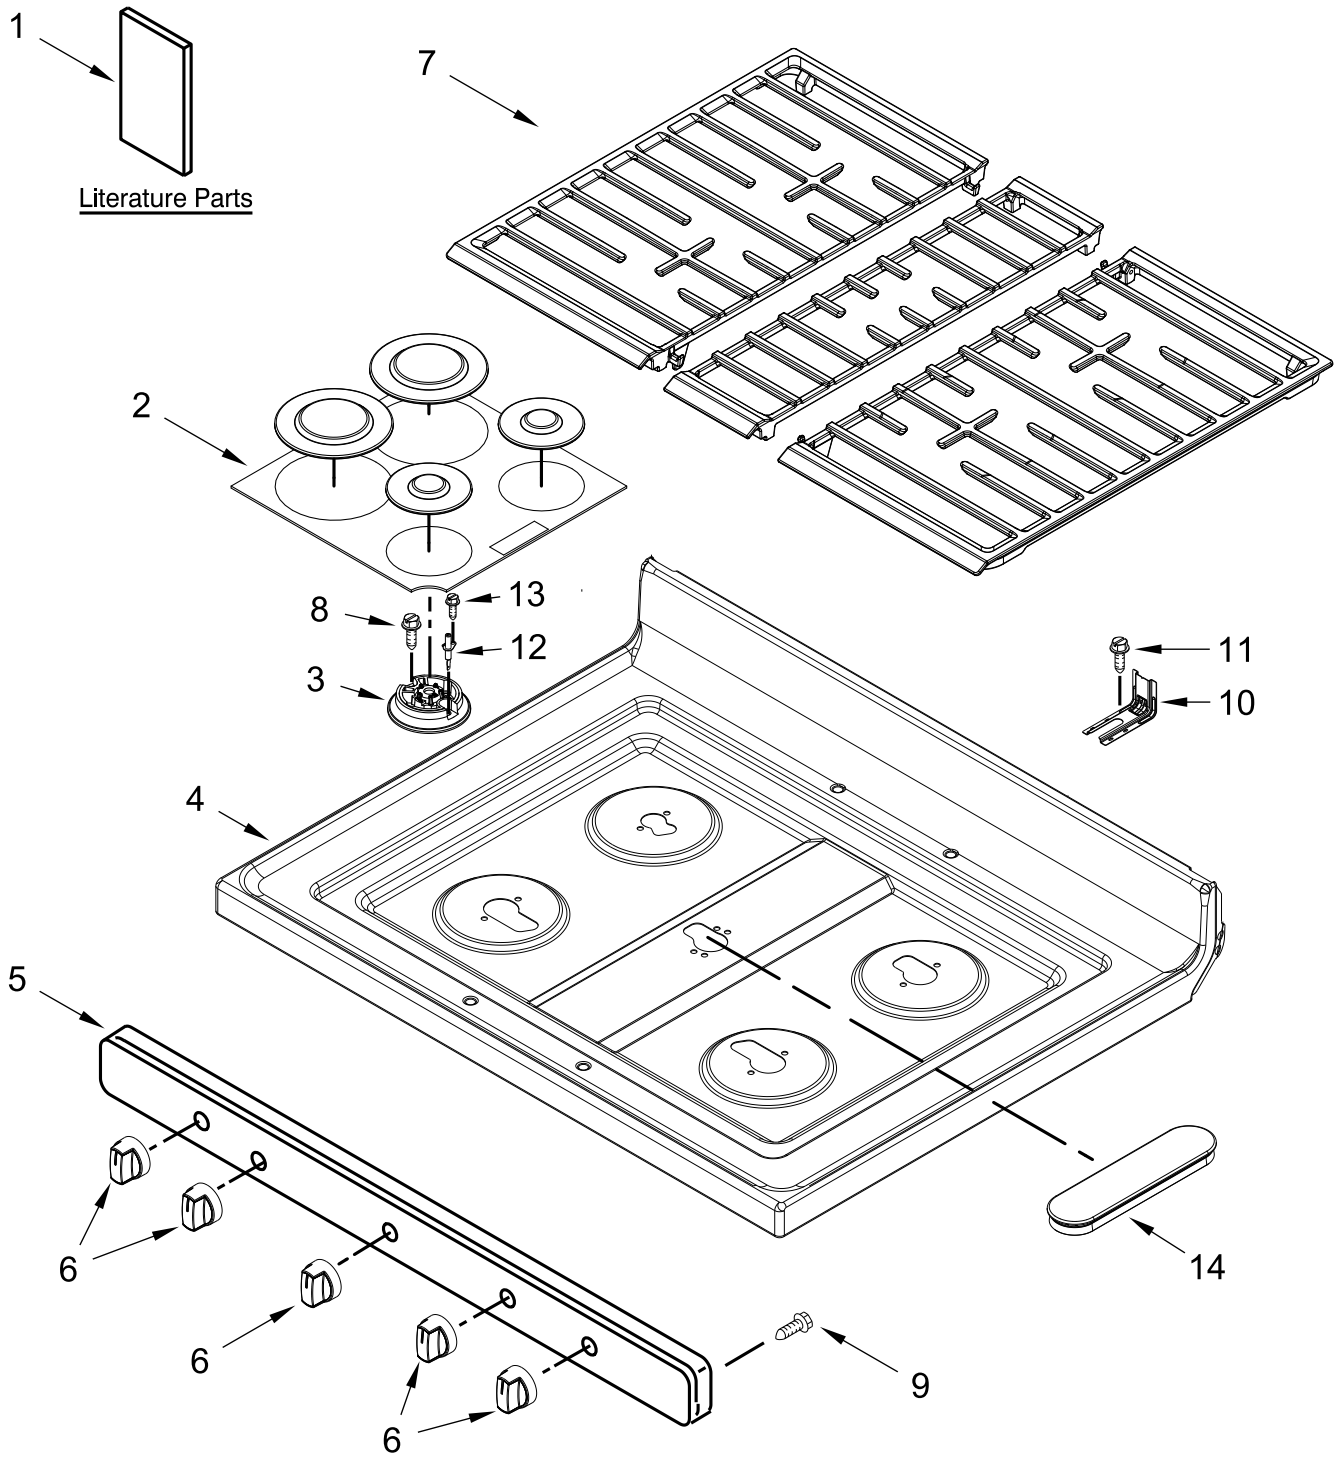

COOKTOP PARTS