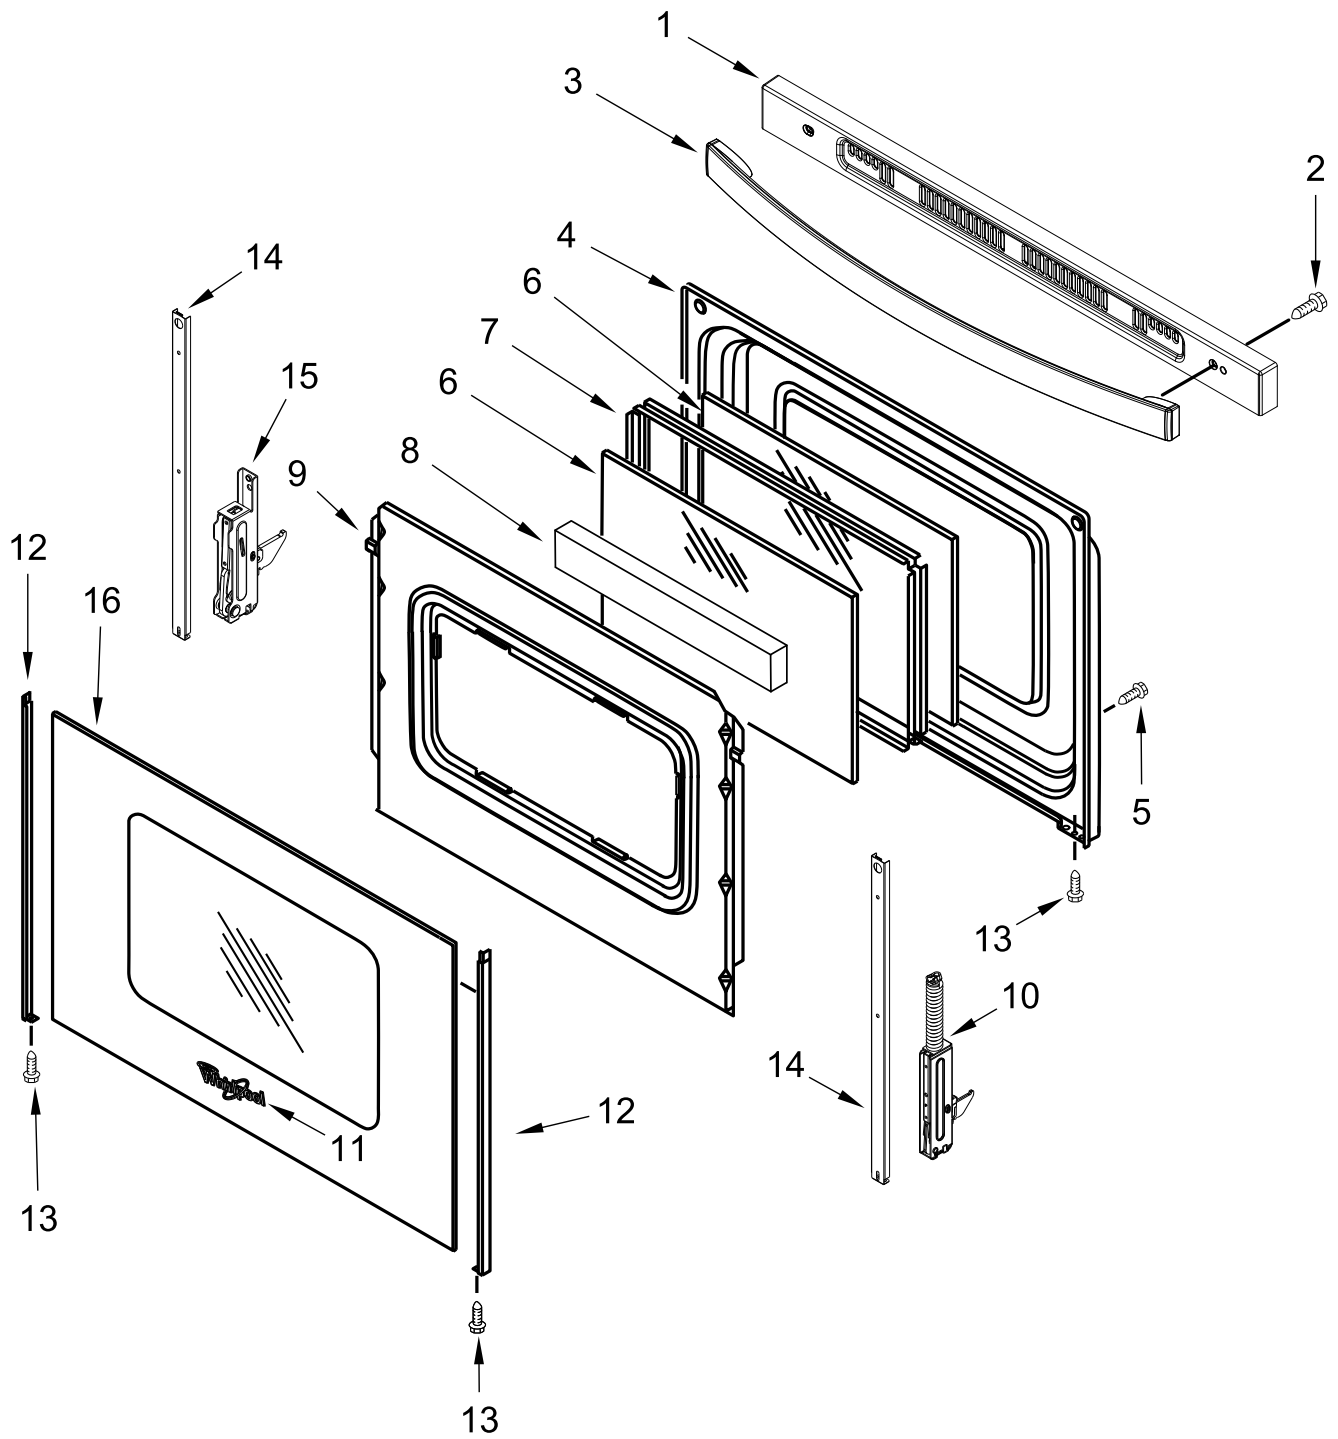

DOOR PARTS

DOOR PARTS

<u>Illus. No.</u>	<u>Part No.</u>	<u>Description</u>
1		Trim, Top
	W10310922	Black
2	W10480830	Screw
3		Handle, Door (Includes Standoff)
	W11039070	Stainless
4	9761344	Liner, Door
5	W10031790	Screw
6	W11044424	Glass, Inner

<u>Illus. No.</u>	<u>Part No.</u>	<u>Description</u>
7	W10316950	Frame, Glass
8	W10278991	Insulation, Door Strip
9	9761357	Retainer, Insulation
10	W10299224	Hinge, Active (With Spring)
11	W10884775	Nameplate
12		Trim, Door
	W10746436	Black (Left)
	W10746435	Black (Right)

<u>Illus. No.</u>	<u>Part No.</u>	<u>Description</u>
13	W10327235	Screw
14	W10544179	Strap, Door
15	W10299227	Hinge, Door (Passive)
16		Glass Assembly, Outer Door
	W11169624	Stainless