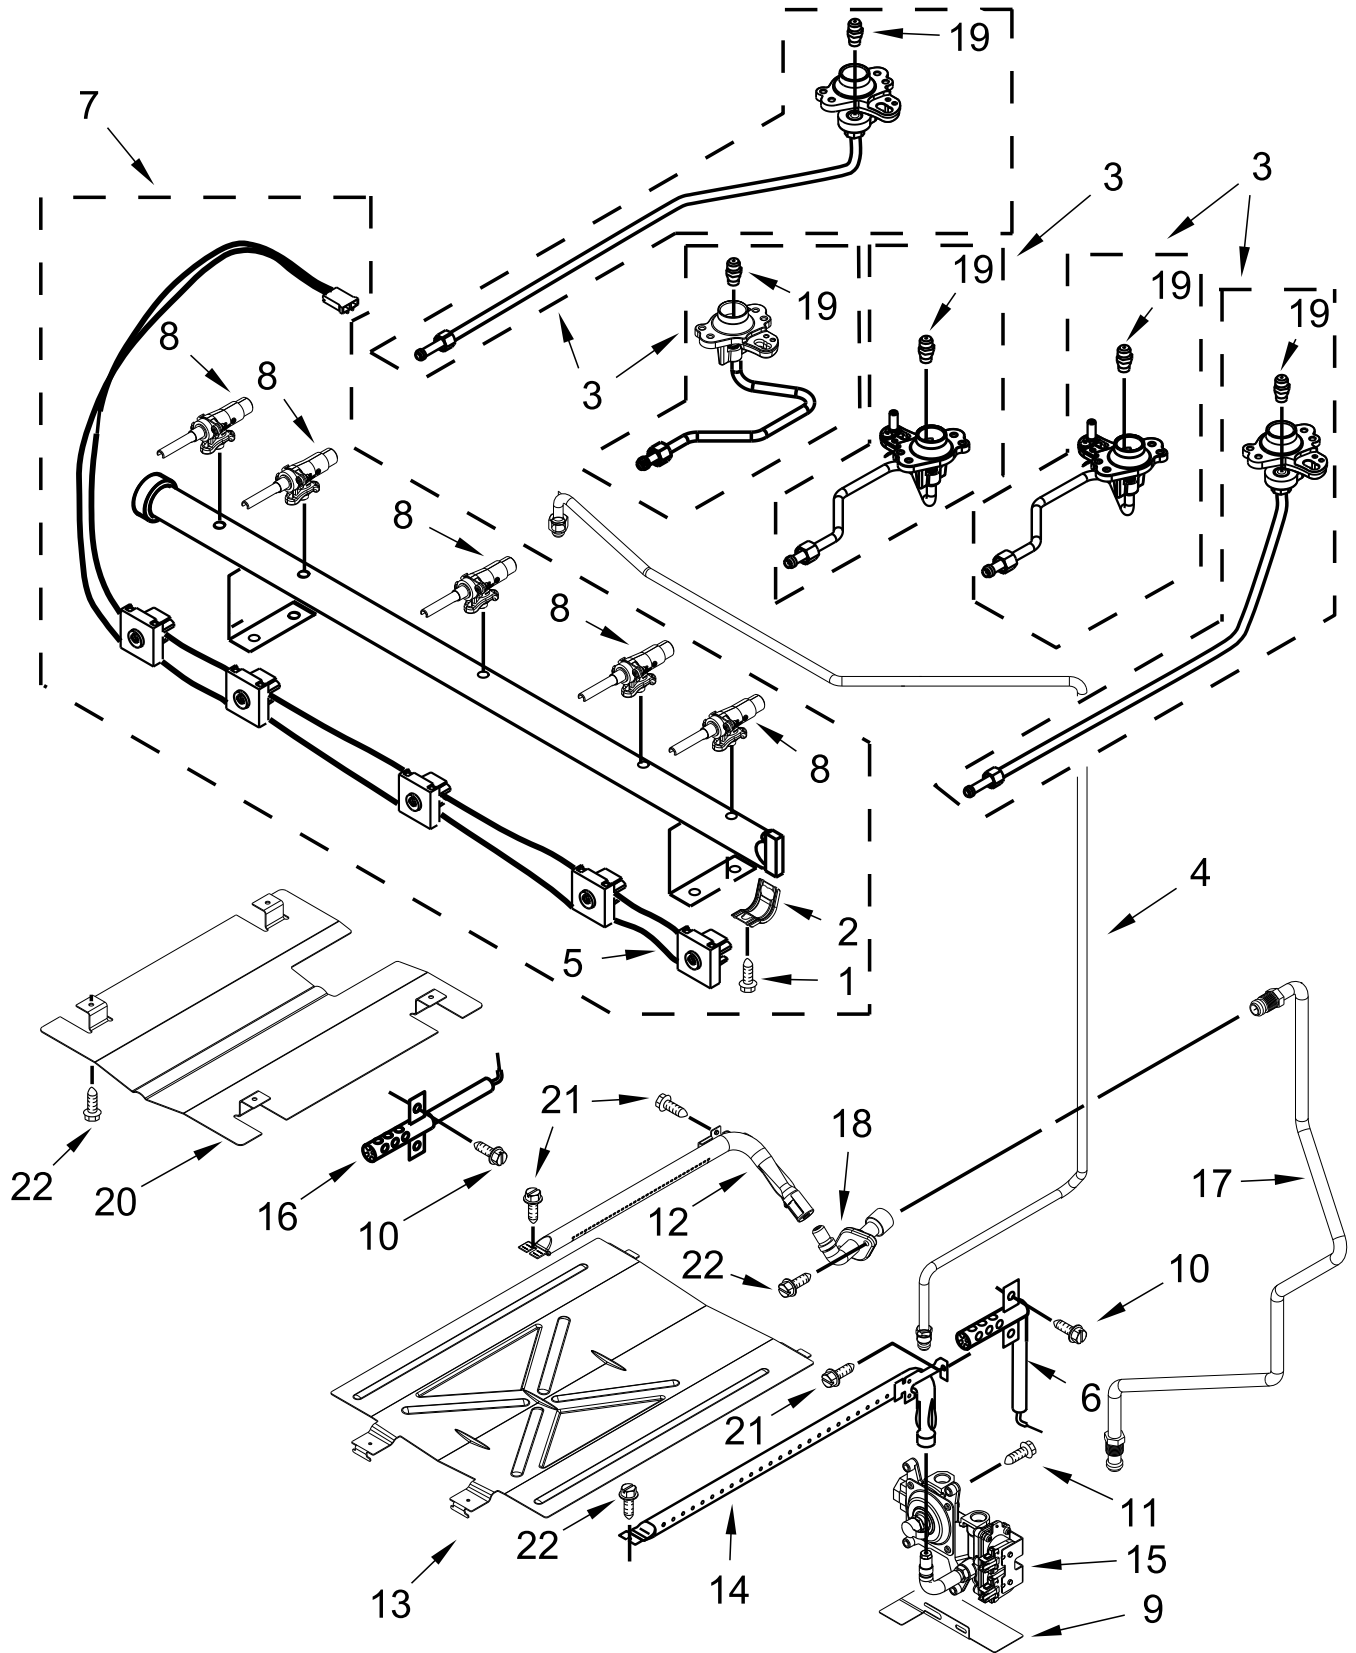

CONTROL PANEL PARTS

<u>Illus.</u> <u>No.</u>	<u>Part No.</u>	<u>Description</u>	<u>Illus.</u> <u>No.</u>	<u>Part No.</u>	<u>Description</u>	<u>Illus.</u> <u>No.</u>	<u>Part No.</u>	<u>Description</u>
1		Endcap	5	W10920631	Module, Spark DSI	11	3196169	Screw
	W11130372	Black (Left)	6	W10516123	Bracket, Console Mounting	12		Control, Range LCC190
	W11130379	Black (Right)					W11204525	Black
2	8053505	Shield, Heat	7	8523412	Bracket, Rear Cooktop	13	3196178	Screw
3		Panel, Control	8	W10198745	Cover, Upper	14	W10695491	Bracket, Control
	W10835288	Stainless	9	W10192841	Shield, Heat	15	W10797001	Bracket, Ignitor
4	W10762981	Bracket, Mounting	10	W10184370	Cover, Back	16	W10475149	Module, Spark (5+0)

MANIFOLD PARTS