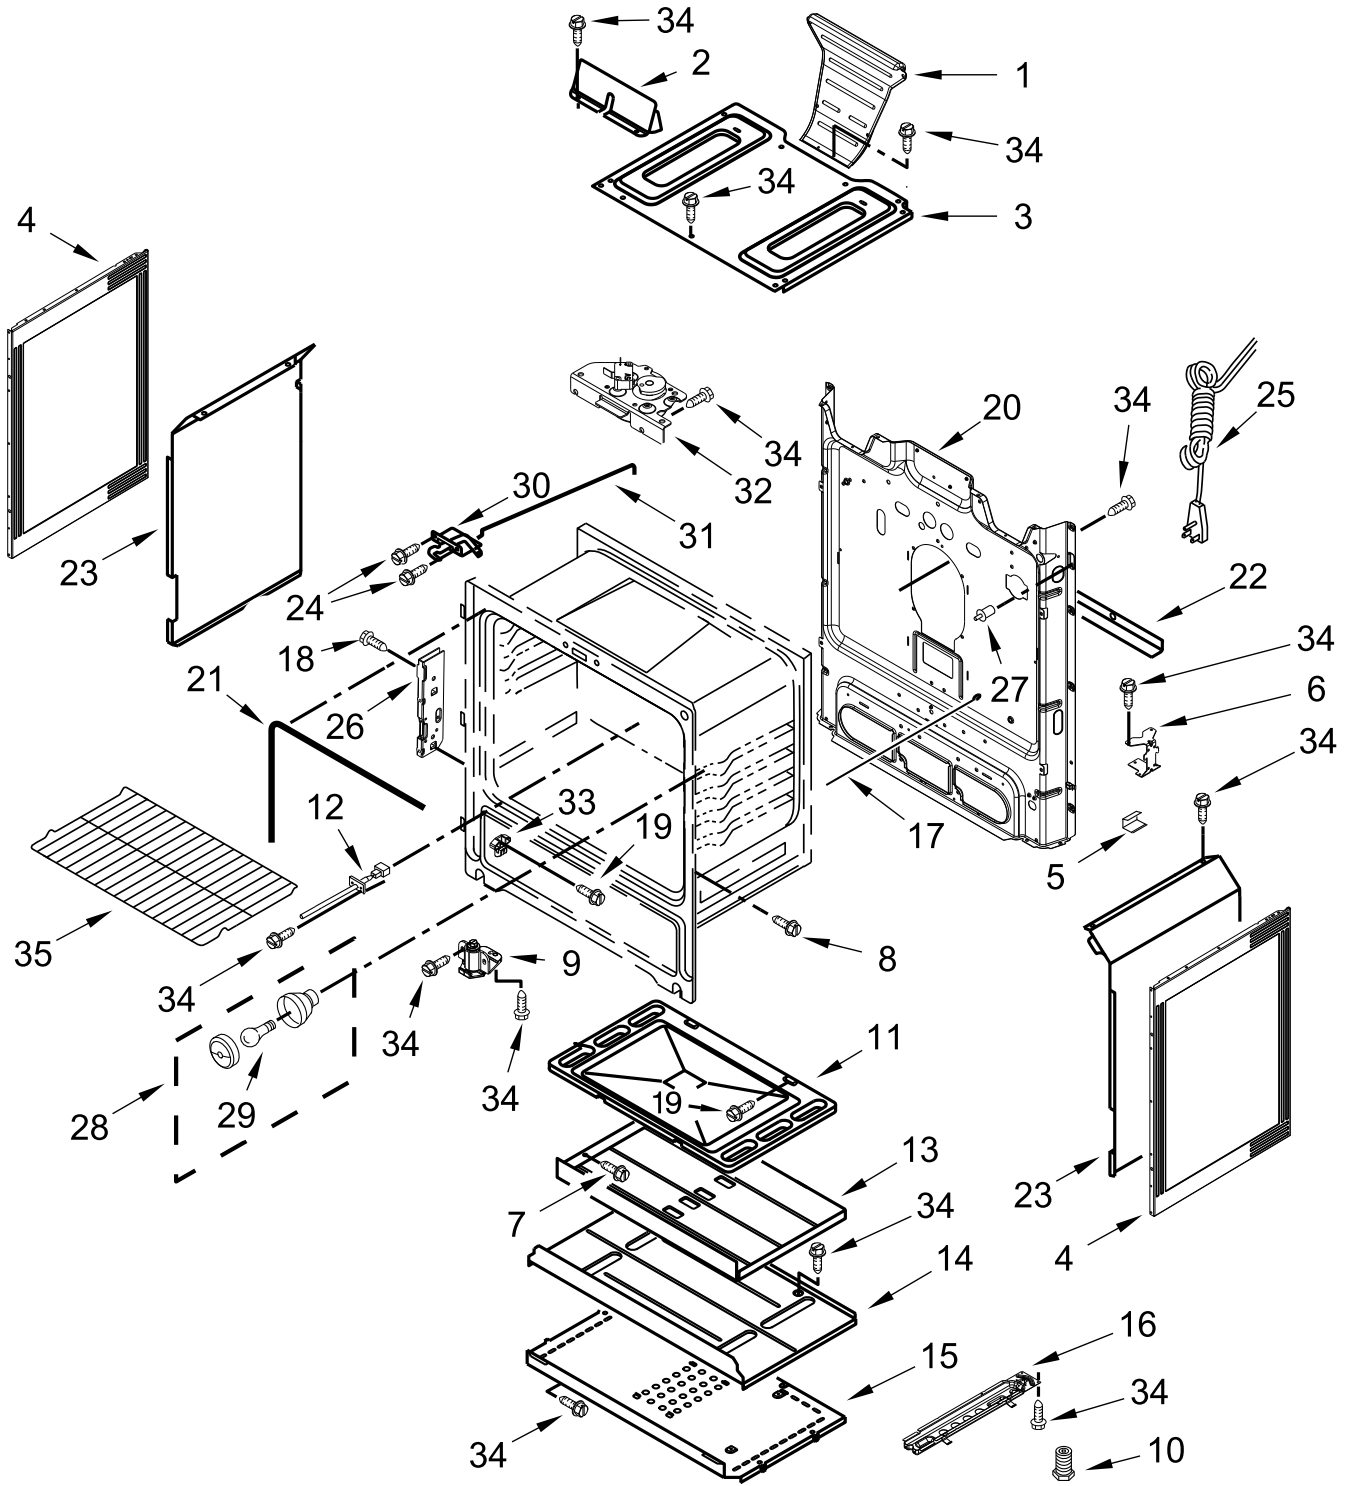

CHASSIS PARTS

CHASSIS PARTS

<u>Illus.</u> <u>No.</u>	<u>Part No.</u>	<u>Description</u>	<u>Illus.</u> <u>No.</u>	<u>Part No.</u>	<u>Description</u>	<u>Illus.</u> <u>No.</u>	<u>Part No.</u>	<u>Description</u>
1	W10153186	Box, Flue	16	W10390008	Assembly, Base Rail (Left)	27	W10627802	Switch, Door
2	8272747	Shield, Flue				28	W11175594	Assembly, Light
3	8273036	Box-Burner, Gas Sealed		W10390007	Assembly, Base Rail (Right)	29	W10571723	Bulb, Halogen 40 Watts
4		Panel, Side	17	9757239	Rod, Door Switch	30	9761013	Assembly, Door Latch (Front)
	W10162245	Black	18	W10031780	Screw			
5	W10137382	Clip, Panel	19	3400080	Screw	31	W10078370	Rod, Push Latch
6	8523249	Bracket, Manifold	20		Back, Main (Not Serviced)	32	W10107820	Assembly, Door Latch (Rear)
7	W10362924	Screw	21	W10658354	Seal, Door	33	W10674705	Glide, Drawer Front
8	3196560	Screw	22	W10435470	Brace, Main Back	34	3196178	Screw
9	W10341186	Assembly, Front Foot	23	9761449	Retainer, Insulation (Left)	35	W10268578	Rack, Oven
10	W10058460	Foot, Leveling						FOLLOWING PARTS NOT ILLUSTRATED
11	3195097	Bottom, Oven		9761448	Retainer, Insulation (Right)		8524099	Insulation, Wrap
12	W10586204	Sensor					W10180437	Insulation, Back
13	8053967	Baffle, Burner Oven	24	3196560	Screw			
14	8053969	Shield, Heat	25	W10624590	Cord, Power			
15	8053968	Shield, Lower	26	W10289077	Receiver, Hinge