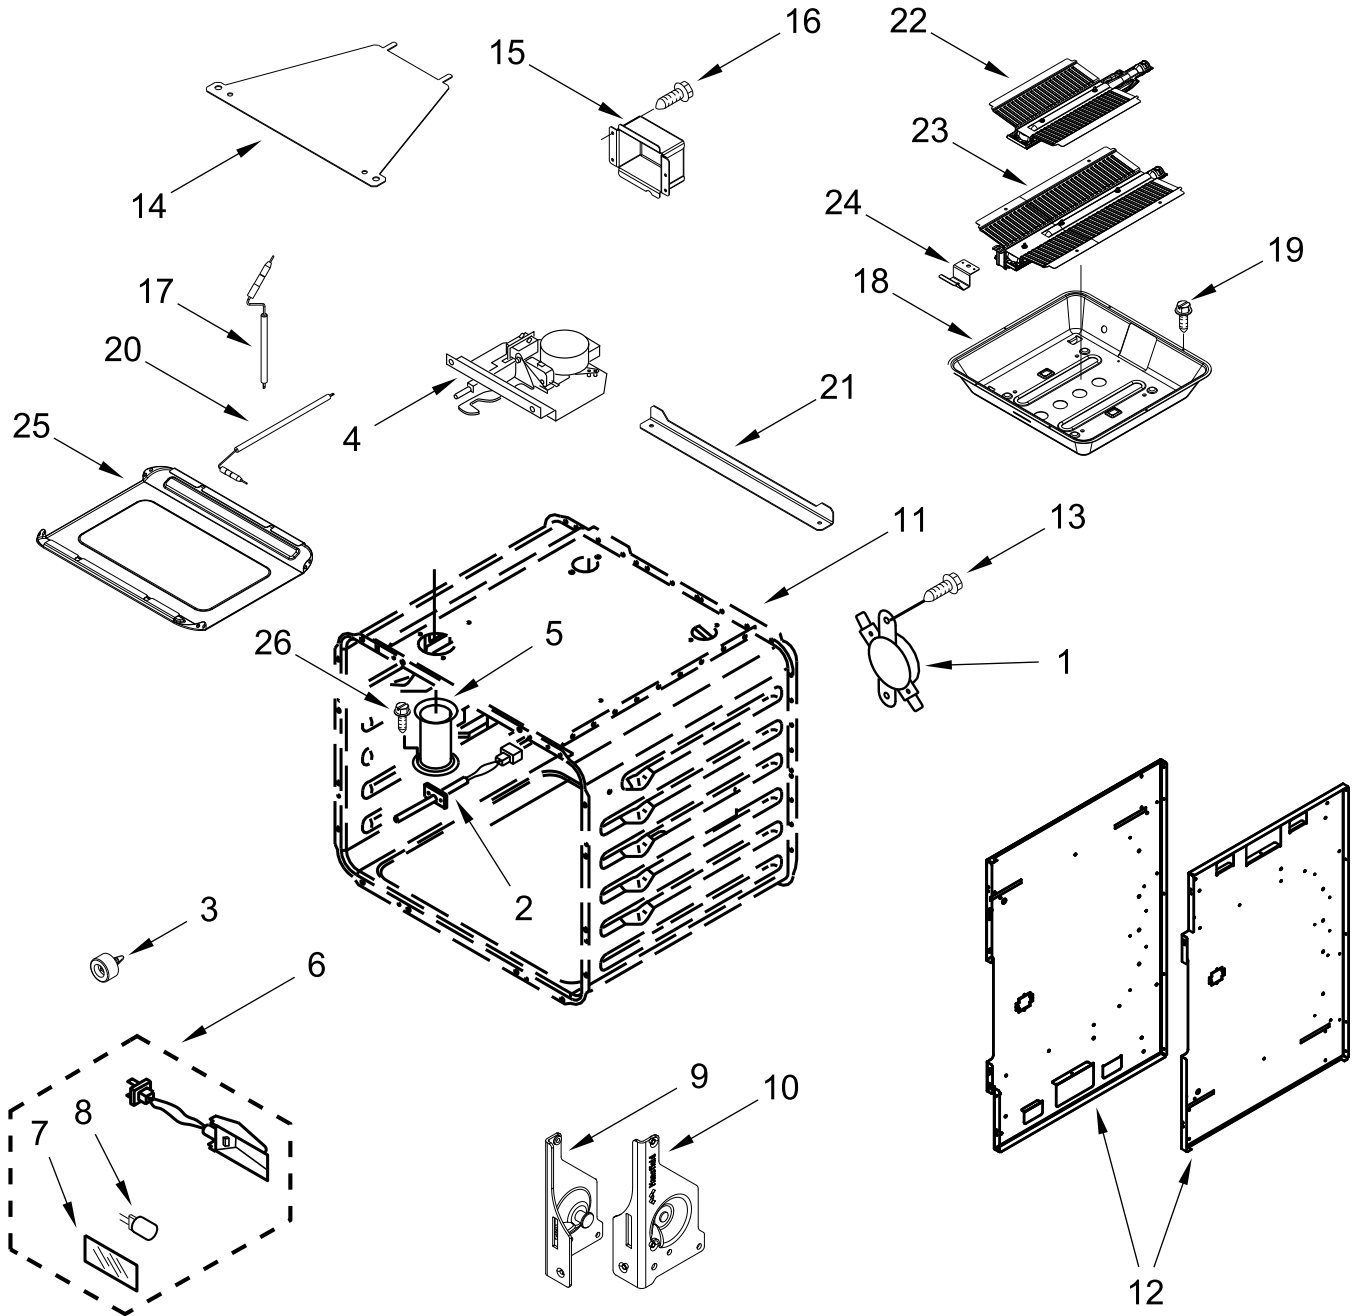

30-IN OVEN PARTS

30-IN OVEN PARTS

<u>Illus. No.</u>	<u>Part No.</u>	<u>Description</u>	<u>Illus. No.</u>	<u>Part No.</u>	<u>Description</u>	<u>Illus. No.</u>	<u>Part No.</u>	<u>Description</u>
1	4450249	Thermostat (TOD)	12	W11102297	Chassis, Side (Left)	23	W10311335	Burner, Broil
2	W10622170	Probe, Sensor		W11102296	Chassis, Side (Right)	24	W10308040	Bracket, Bake Burner
3	W10351278	Bumper and Screw	13	7101P426-60	Screw	25	W10496809	Pan, Oven Bottom
4	W10830016	Latch, Motorized	14	W10160858	Cover, Latch	26	3196176	Screw
5	W10145743	Tube, Vent	15	W10308051	Box, Broil			FOLLOWING PARTS NOT ILLUSTRATED
6	W11223932	Assembly, Oven Light	16	7101P434-60	Screw	W10282810		Insulation, Wrap (30 in)
7	W10169756	Lens, Light	17	W11182863	Electrode, Broil	W11109145		Insulation, Back (30 in)
8	W10169757	Bulb, Light	18	W10145744	Support, Bake Pan	W10299354		Insulation, Bottom
9	W11096294	Receiver, Hinge (Left)	19	12992902	Screw	3400968		Nut
10	W11096293	Receiver, Hinge (Right)	20	W11205400	Electrode, Bake			
11		Liner, Oven (Not Serviced)	21	W10317437	Bracket, Broil Standoff			
			22	W10878504	Burner, Bake