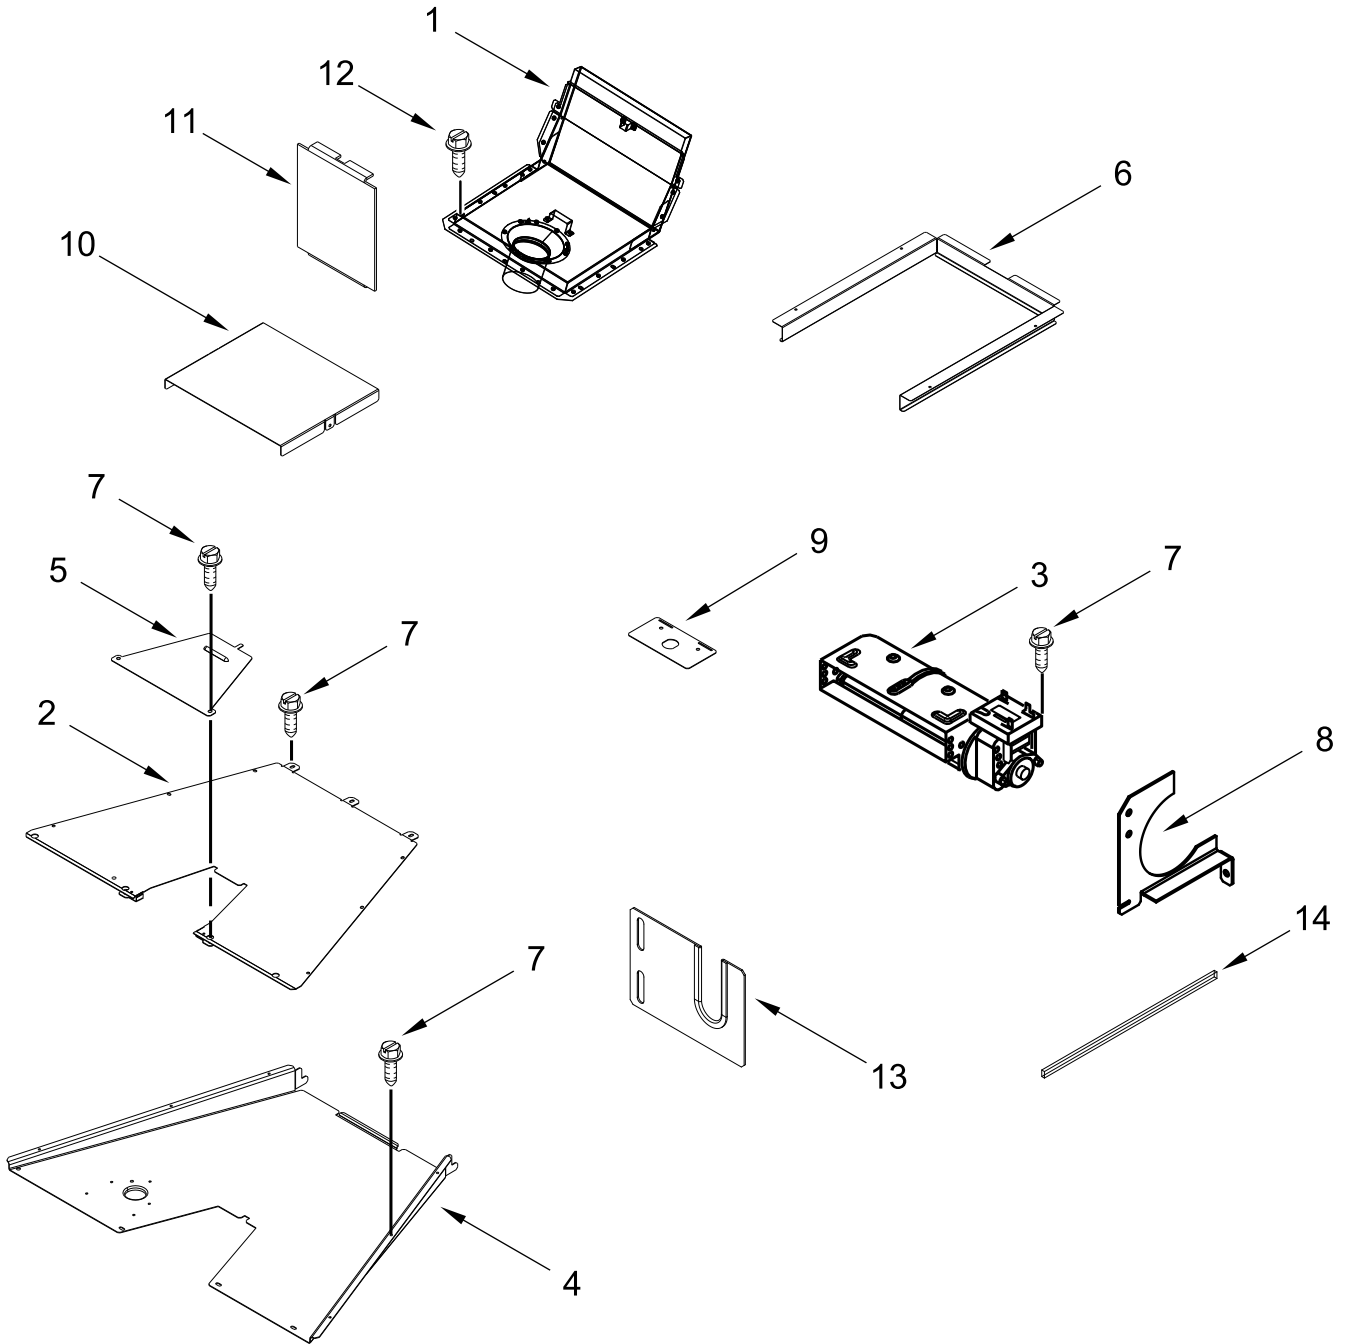

18-IN OVEN PARTS

<u>Illus.</u> <u>No.</u>	<u>Part No.</u>	<u>Description</u>	<u>Illus.</u> <u>No.</u>	<u>Part No.</u>	<u>Description</u>	<u>Illus.</u> <u>No.</u>	<u>Part No.</u>	<u>Description</u>
1	W10622170	Probe, Sensor	11		Liner, Oven (Not Serviced)	18	W10308040	Bracket, Bake Burner
2	W10830016	Latch, Motorized				19	W10145706	Tube, Bake
3	W10351278	Bumper and Screw	12	W11096293	Receiver, Hinge (Right)	20	W11211936	Cover, Bake
4	7101P426-60	Screw				21	3196176	Screw
5	W10145743	Tube, Vent	13	W10145651	Support, Bake Pan			FOLLOWING PARTS NOT ILLUSTRATED
6	W11223932	Assembly, Oven Light	14	12992902	Screw			
7	W10169756	Lens, Light	15	W10308041	Bracket, Bake Burner (18 in Cavity)	W10282820		Insulation, Wrap, 18 in
8	W10169757	Bulb, Light				W10299353		Insulation, Back, 18 in
9	W11096294	Receiver, Hinge (Left)	16	W10878505	Burner, Bake W/O Spreader	W10299355		Insulation, Bottom
10	W10160858	Cover, Latch	17	W11205400	Electrode, Bake		3400968	Nut

VENTING PARTS