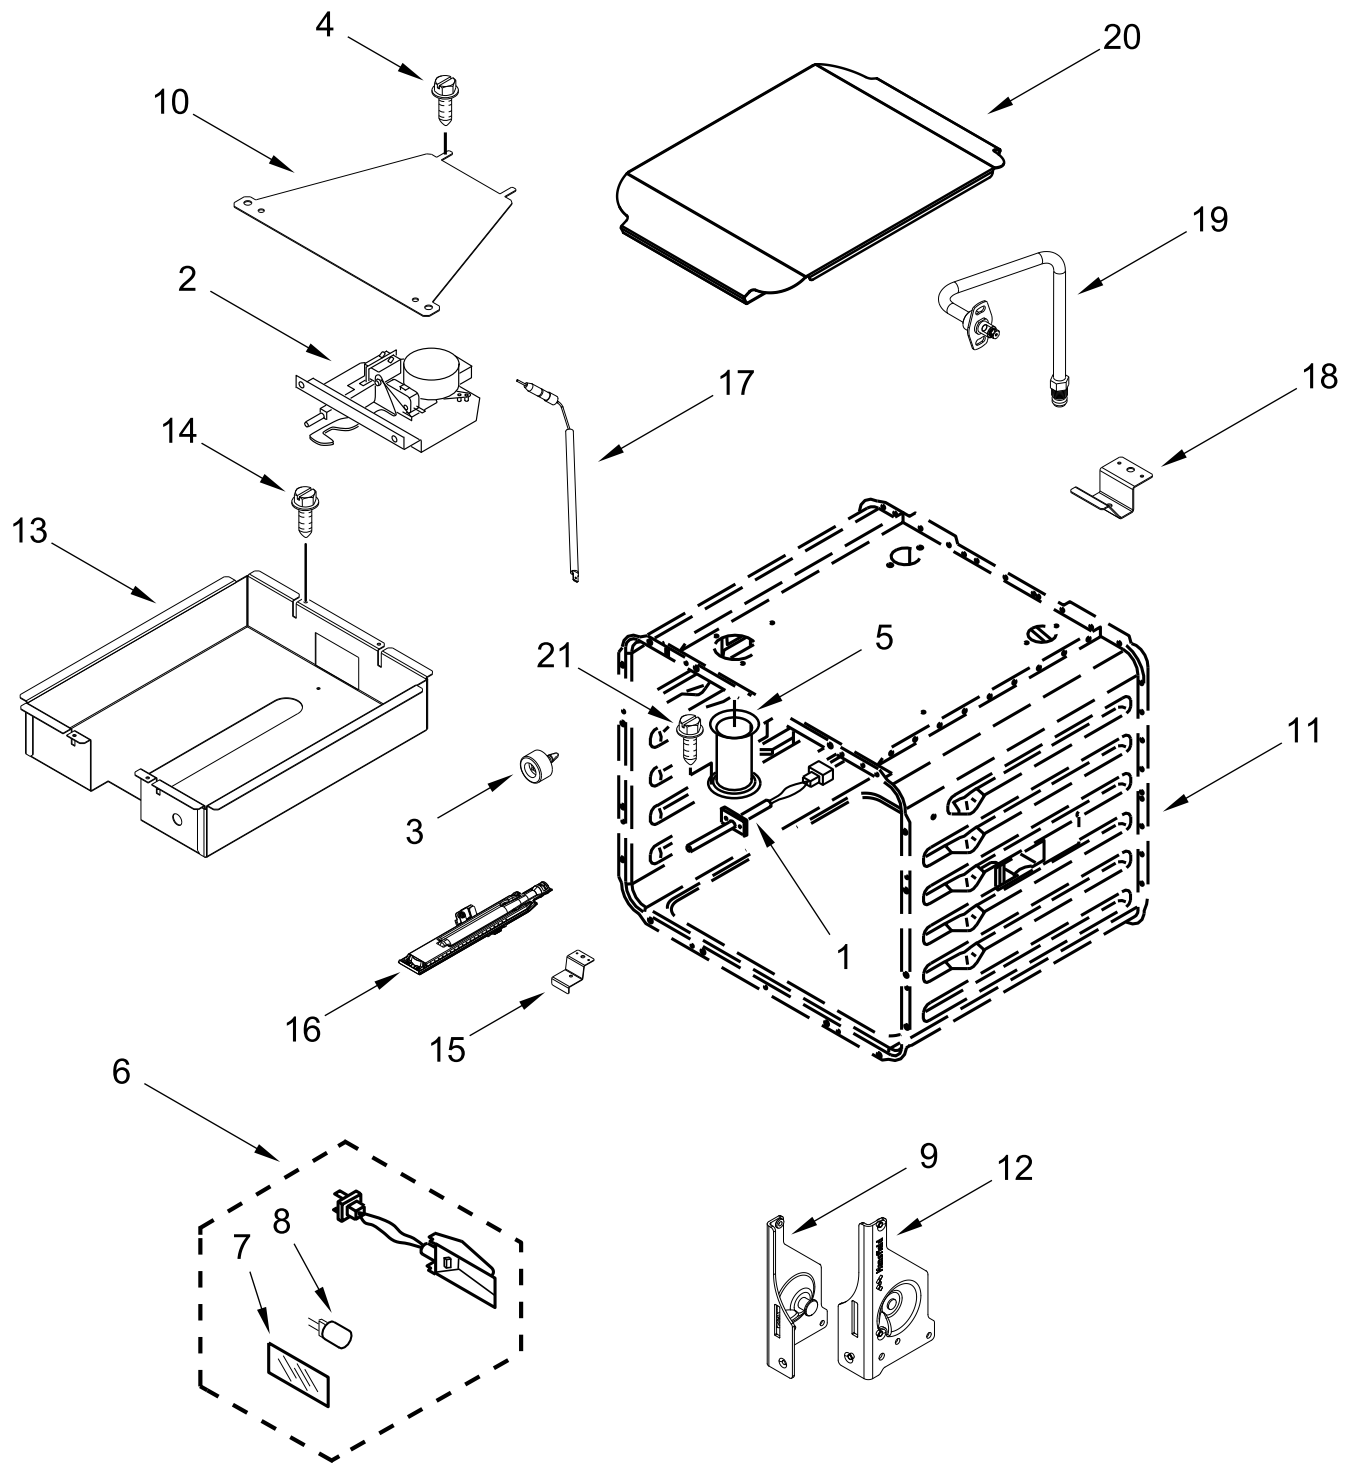

18-IN OVEN PARTS

18-IN OVEN PARTS

<u>Illus.</u> <u>No.</u>	<u>Part No.</u>	<u>Description</u>	<u>Illus.</u> <u>No.</u>	<u>Part No.</u>	<u>Description</u>	<u>Illus.</u> <u>No.</u>	<u>Part No.</u>	<u>Description</u>
1	W10622170	Probe, Sensor	11		Liner, Oven (Not Serviced)	18	W10308040	Bracket, Bake Burner
2	W10830016	Latch, Motorized				19	W10145706	Tube, Bake
3	W10351278	Bumper and Screw	12	W11096293	Receiver, Hinge (Right)	20	W11211936	Cover, Bake
4	7101P426-60	Screw				21	3196176	Screw
5	W10145743	Tube, Vent	13	W10145651	Support, Bake Pan			FOLLOWING PARTS NOT ILLUSTRATED
6	W11223932	Assembly, Oven Light	14	12992902	Screw			
7	W10169756	Lens, Light	15	W10308041	Bracket, Bake Burner (18 in Cavity)	W10282820		Insulation, Wrap, 18 in
8	W10169757	Bulb, Light				W10299353		Insulation, Back, 18 in
9	W11096294	Receiver, Hinge (Left)	16	W10878505	Burner, Bake W/O Spreader	W10299355		Insulation, Bottom
10	W10160858	Cover, Latch	17	W11205400	Electrode, Bake		3400968	Nut