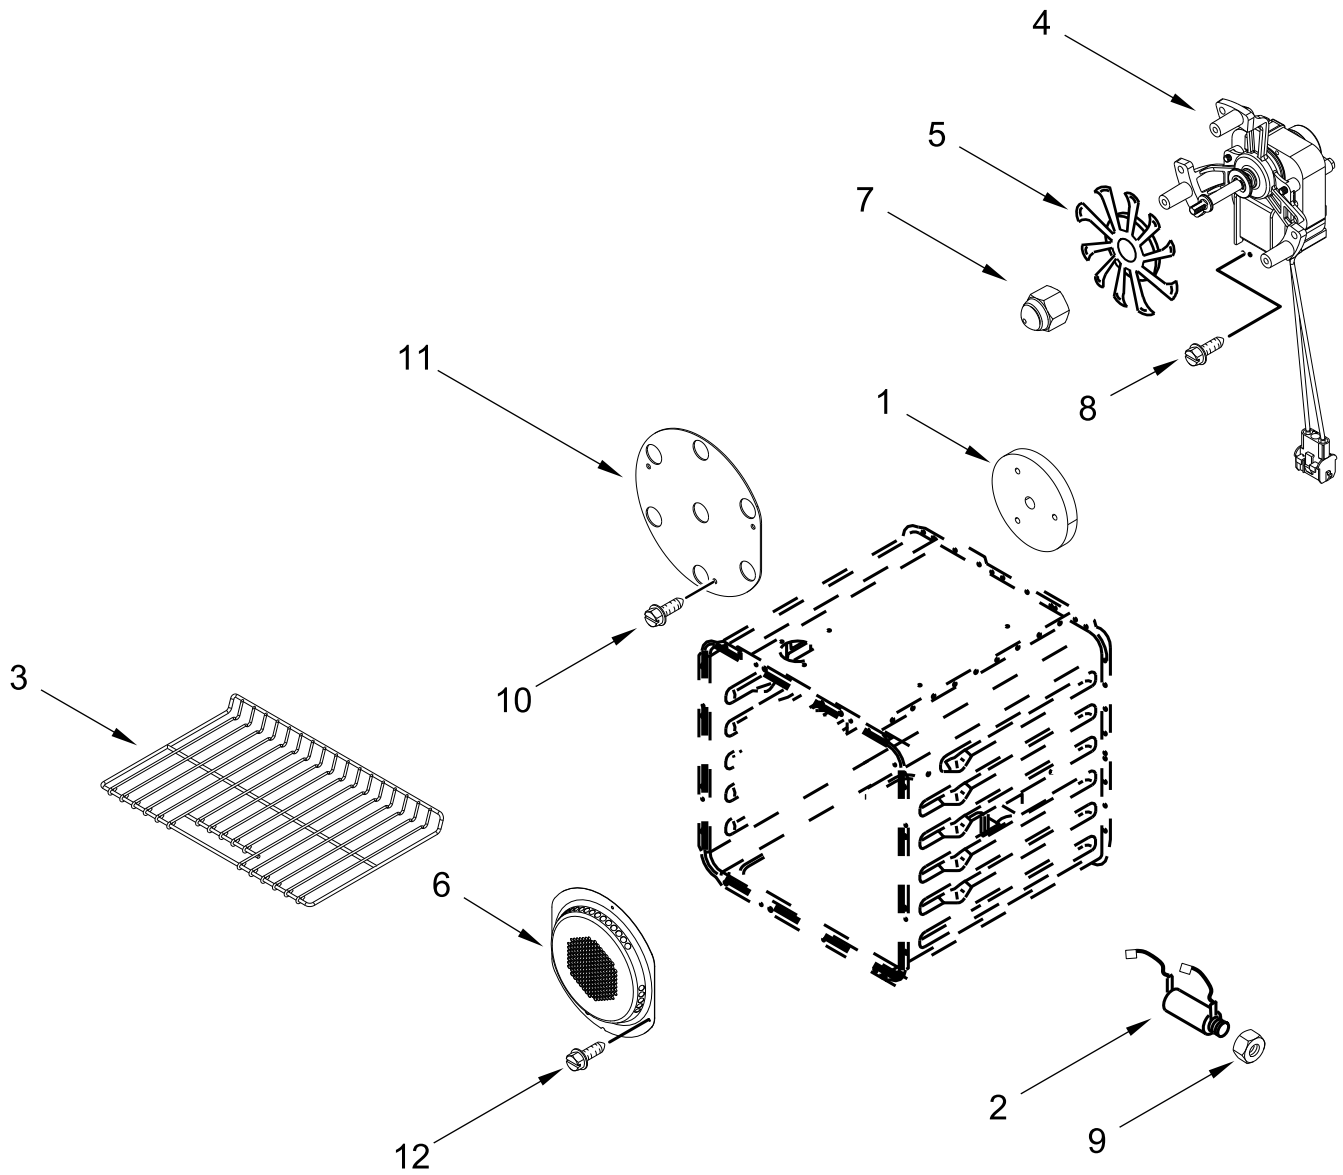

18-IN INTERNAL OVEN PARTS

18-IN INTERNAL OVEN PARTS

<u>Illus.</u> <u>No.</u>	<u>Part No.</u>	<u>Description</u>	<u>Illus.</u> <u>No.</u>	<u>Part No.</u>	<u>Description</u>	<u>Illus.</u> <u>No.</u>	<u>Part No.</u>	<u>Description</u>
1	W10282821	Insulation, Convection Cover	5	W10631503	Blade, Fan	10	W10720084	Screw
2	9755543	Jack, Meat Probe	6	W11211948	Cover, Fan	11	W10261523	Plate, Fan
3	W10570879	Rack, Oven (18 in)	7	W10631504	Nut, Acorn (LH)	12	W10739592	Screw
4	W10631506	Motor, Convection	8	4449154	Screw			
			9	W11033111	Nut, Locking