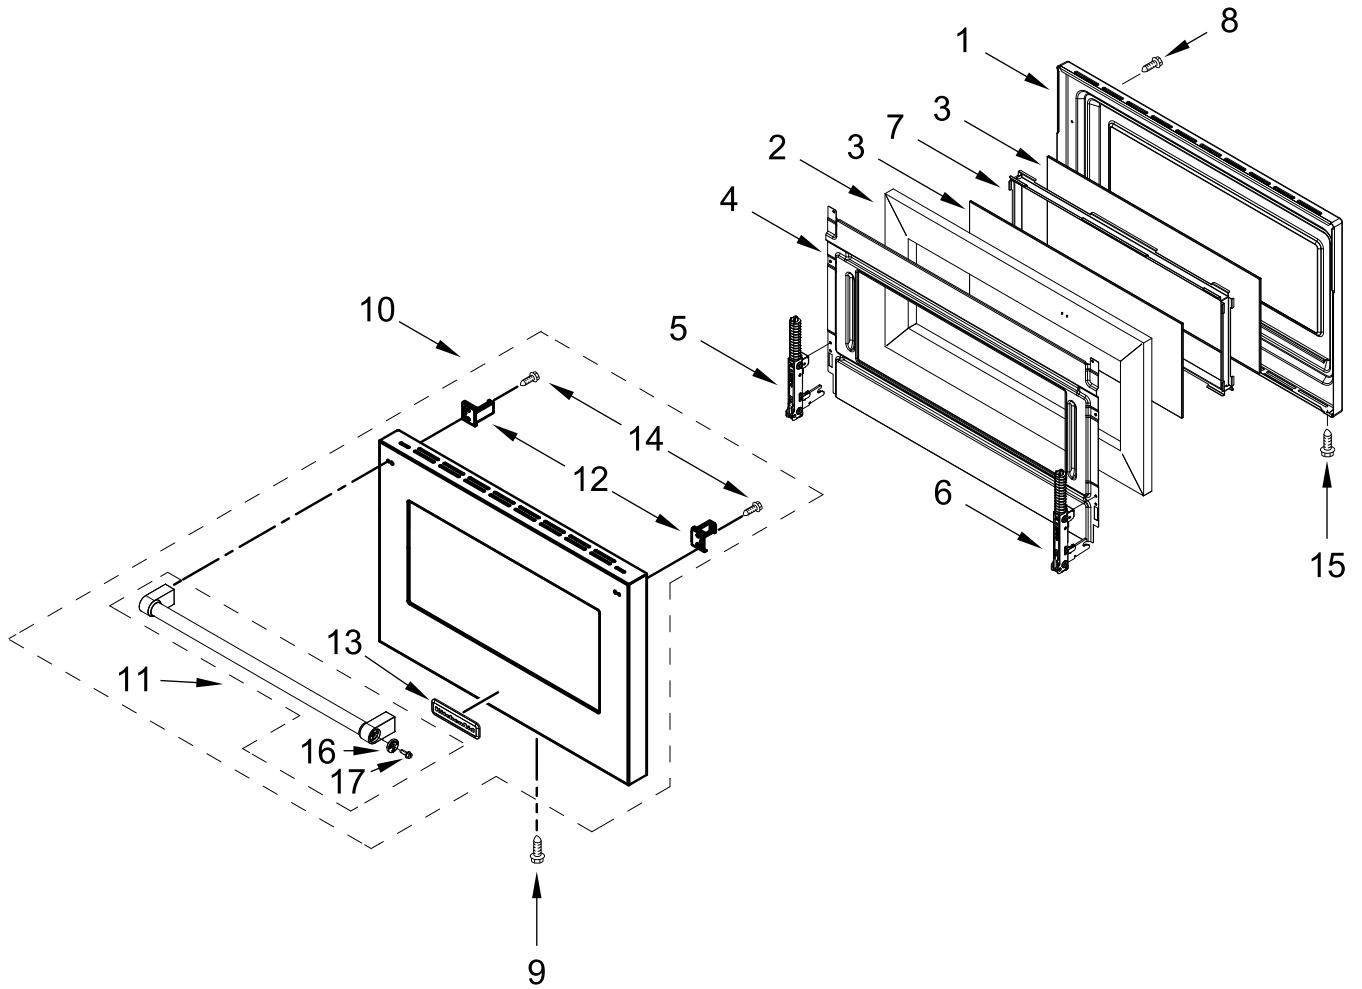

30-IN OVEN DOOR PARTS

30-IN OVEN DOOR PARTS

<u>Illus.</u> <u>No.</u>	<u>Part No.</u>	<u>Description</u>	<u>Illus.</u> <u>No.</u>	<u>Part No.</u>	<u>Description</u>	<u>Illus.</u> <u>No.</u>	<u>Part No.</u>	<u>Description</u>
1	W11036771	Liner, Door	7	W10272594	Frame, Glass	12	W11197830	Bracket, Handle
2	W11413190	Insulation, Door (30 in)	8	W10898280	Screw	13	W10518672	Badge
3	W11184409	Glass, Inner	9	W10162096	Screw	14	W10276043	Screw
4	W11194821	Retainer, Glass	10	W11389296	Assembly, Outer Door (Includes Handle)	15	W10607120	Screw
5	W11390105	Hinge, Door (Left)	11	W11362706	Handle Assembly	16	W11361074	Medallion, Handle
6	W11390124	Hinge, Dual (Right)				17	W10656499	Screw