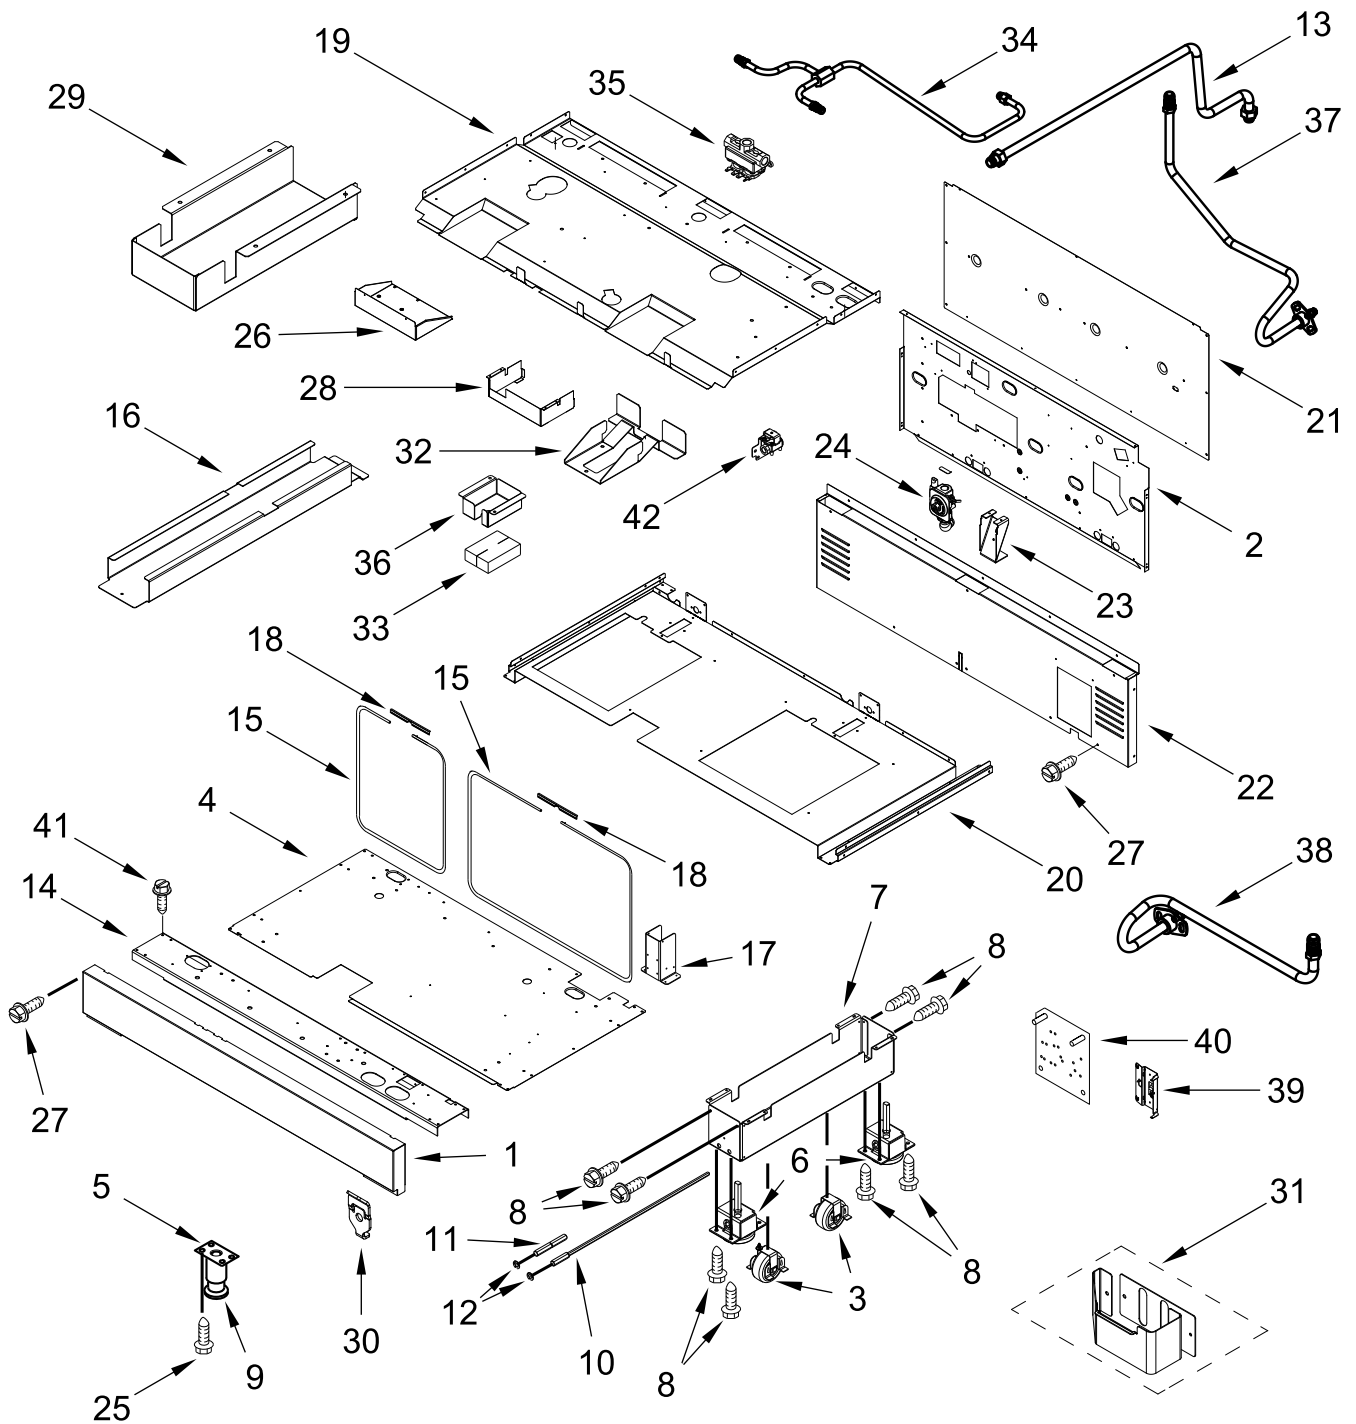

CHASSIS PARTS

CHASSIS PARTS

<u>Illus. No.</u>	<u>Part No.</u>	<u>Description</u>	<u>Illus. No.</u>	<u>Part No.</u>	<u>Description</u>	<u>Illus. No.</u>	<u>Part No.</u>	<u>Description</u>
1	W11394809	Kickplate	17	W10115819	Column, Central	31	W11199181	Cover, Foot (Left)
2	W11324987	Back, Chassis	18	W11362015	Retainer, Gasket (9 in Long)		W11199178	Cover, Foot (Right)
3	W10138054	Assembly, Roller	19	W11324984	Top, Chassis	32	W11190223	Bracket, Bake Alignment
4	W11110260	Duct, Bottom (48 in)	20	W11040800	Chassis, Bottom	33	W10311009	Insulation, Broil Cover
5	9759118	Plate, Mounting	21	W11103335	Panel, Back Top	34	W11112366	Tube, Valve (Double)
6	9760860	Leveler	22	W11034123	Panel, Back Bottom	35	W10145680	Valve, Dual
7	W10908710	Base, Leveling Leg	23	W11096823	Bracket, Pressure Regulator	36	W10310985	Cover, Broil
8	4449743	Screw	24	W10896959	Regulator, Pressure	37	W11109238	Tube, Broil
9	9759117	Foot, Dual Fuel	25	3400518	Screw	38	W11106980	Tube, Bake
10	W10115869	Shaft, Long	26	W11106341	Drawer, Appliance Manager	39	W10145362	Bracket-Board, DSI
11	W10115793	Shaft, Short	27	7101P426-60	Screw	40	W10511278	Module, Spark DSI
12	489504	E-Ring	28	W11369237	Cabinet, Appliance Manager	41	3196560	Screw
13	W11181648	Tube, Pressure Regulator	29	W11368831	Channel, Wire	42	W10311268	Valve, Single
14	W11369238	Support, Channel	30	W11036559	Spring Clip, Range			
15	W11115328	Gasket, Oven (30 in)						
	W11115326	Gasket, Oven (18 in)						
16	W11050145	Duct-Chassis, Rear